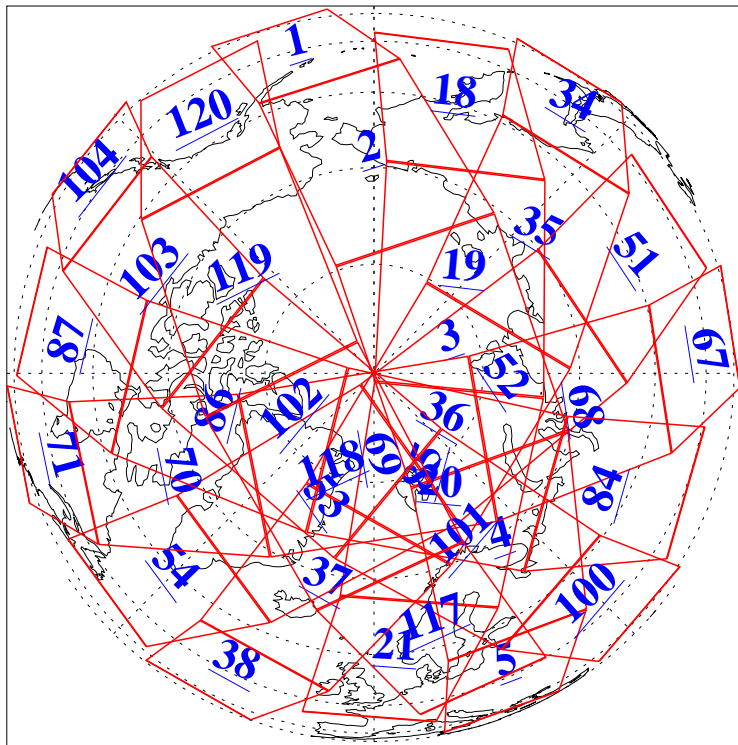

L1B Availability  
AMSU Granules: 240  
HSB Granules: 0  
AIRS Granules: 239

26 Sep 2014  
DoY 269  
Aqua Day 4528  
Granules: 1 to 120

Granules: 121 to 240

Legend: AMSU Available, HSB Available, AIRS Available

L1B Availability  
AMSU Granules: 240  
HSB Granules: 0  
AIRS Granules: 239

26 Sep 2014  
DoY 269  
Aqua Day 4528

Ascending Granules

Descending Granules

Legend: AMSU Available, HSB Available, AIRS Available

L1B Availability  
 AMSU Granules: 240  
 HSB Granules: 0  
 AIRS Granules: 239

26 Sep 2014  
 DoY 269  
 Aqua Day 4528

Northern Hemisphere Granules

Southern Hemisphere Granules

Legend: AMSU Available, HSB Available, AIRS Available