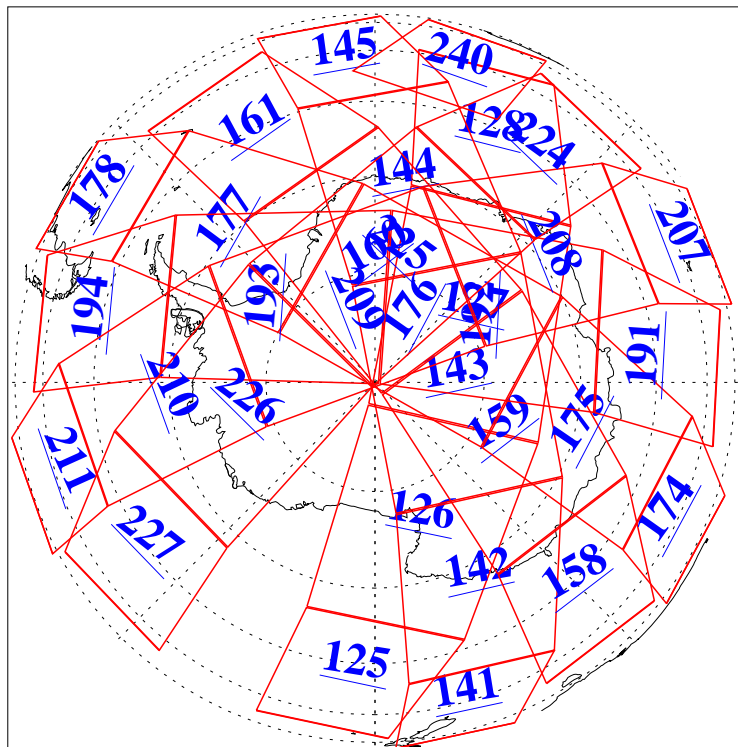

L1B Availability  
AMSU Granules: 240  
HSB Granules: 0  
AIRS Granules: 239

26 Sep 2014  
DoY 269  
Aqua Day 4528  
Granules: 1 to 120

Granules: 121 to 240

Legend: AMSU Available, HSB Available, AIRS Available

L1B Availability  
AMSU Granules: 240  
HSB Granules: 0  
AIRS Granules: 239

26 Sep 2014  
DoY 269  
Aqua Day 4528

Ascending Granules

Descending Granules

Legend: AMSU Available, HSB Available, AIRS Available

L1B Availability  
 AMSU Granules: 240  
 HSB Granules: 0  
 AIRS Granules: 239

26 Sep 2014  
 DoY 269  
 Aqua Day 4528

Northern Hemisphere Granules

Southern Hemisphere Granules

Legend: AMSU Available, HSB Available, AIRS Available