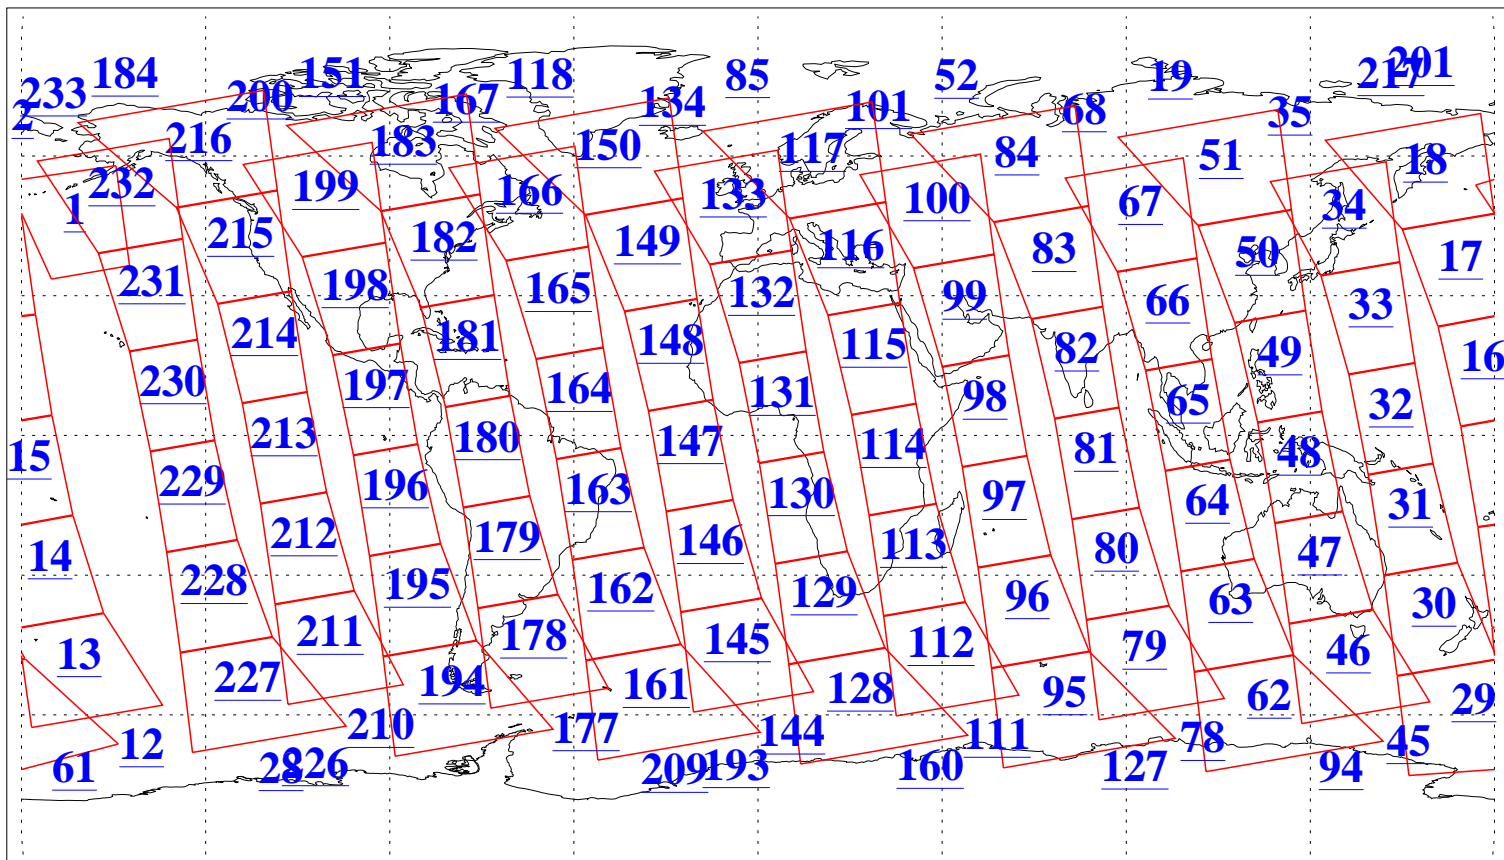

L1B Availability  
AMSU Granules: 240  
HSB Granules: 0  
AIRS Granules: 239

26 Sep 2014  
DoY 269  
Aqua Day 4528  
Granules: 1 to 120

Granules: 121 to 240

Legend: AMSU Available, HSB Available, AIRS Available

L1B Availability  
AMSU Granules: 240  
HSB Granules: 0  
AIRS Granules: 239

26 Sep 2014  
DoY 269  
Aqua Day 4528

Ascending Granules

Descending Granules

Legend: AMSU Available, HSB Available, AIRS Available

L1B Availability  
 AMSU Granules: 240  
 HSB Granules: 0  
 AIRS Granules: 239

26 Sep 2014  
 DoY 269  
 Aqua Day 4528

Northern Hemisphere Granules

Southern Hemisphere Granules

Legend: AMSU Available, HSB Available, AIRS Available