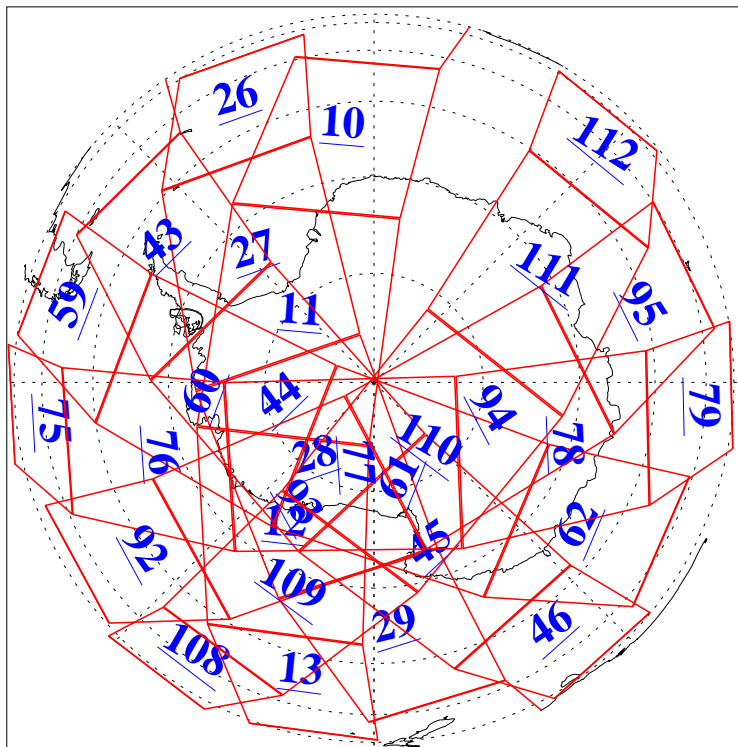

L1B Availability  
AMSU Granules: 240  
HSB Granules: 0  
AIRS Granules: 239

26 Sep 2014  
DoY 269  
Aqua Day 4528  
Granules: 1 to 120

Granules: 121 to 240

Legend: AMSU Available, HSB Available, AIRS Available

L1B Availability  
AMSU Granules: 240  
HSB Granules: 0  
AIRS Granules: 239

26 Sep 2014  
DoY 269  
Aqua Day 4528

Ascending Granules

Descending Granules

Legend: AMSU Available, HSB Available, AIRS Available

L1B Availability  
 AMSU Granules: 240  
 HSB Granules: 0  
 AIRS Granules: 239

26 Sep 2014  
 DoY 269  
 Aqua Day 4528

Northern Hemisphere Granules

Southern Hemisphere Granules

Legend: AMSU Available, HSB Available, AIRS Available