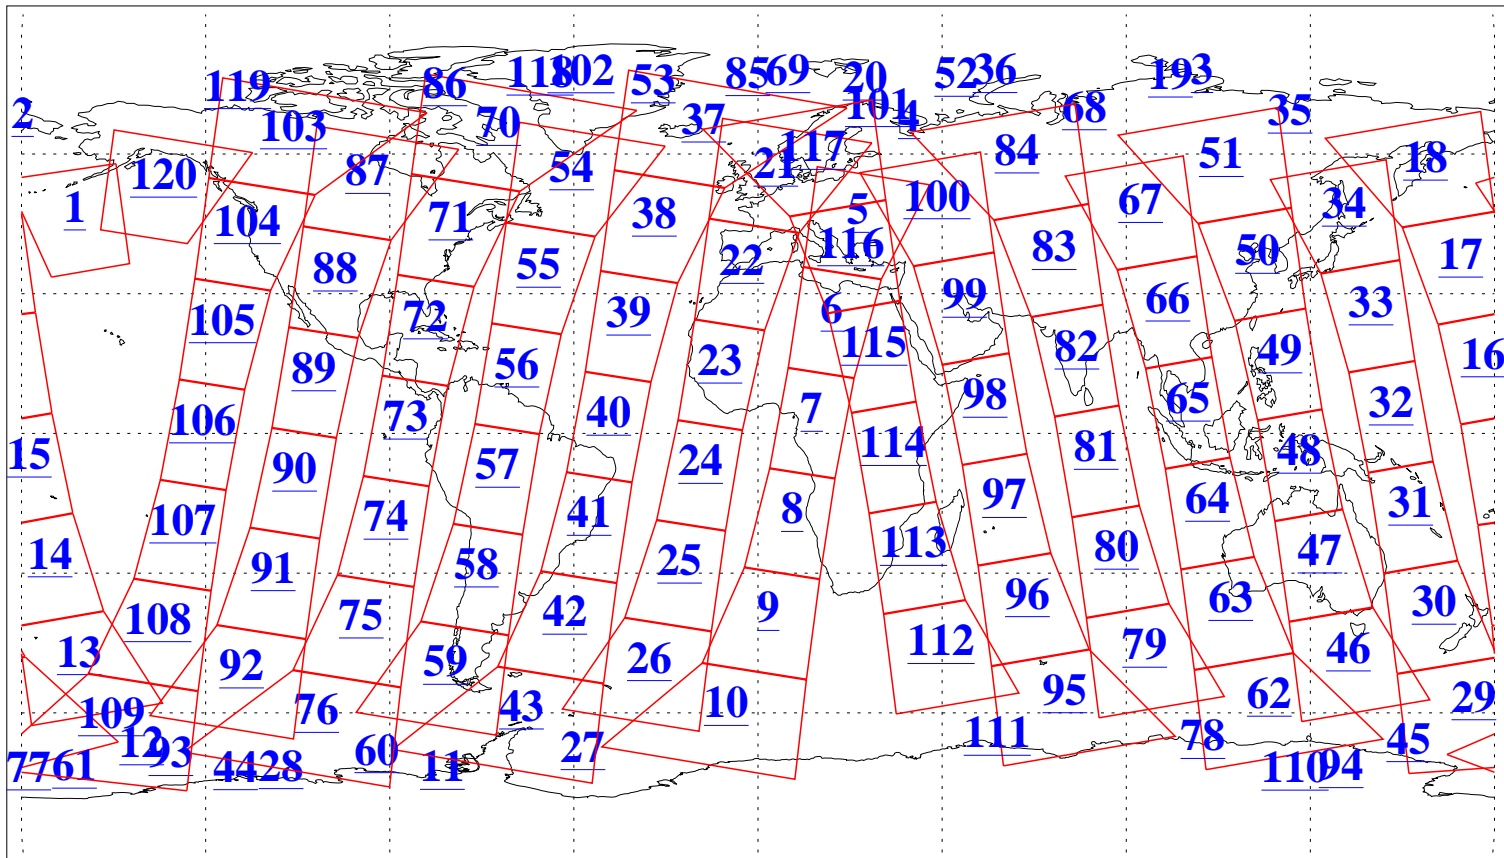

L1B Availability  
AMSU Granules: 240  
HSB Granules: 0  
AIRS Granules: 239

26 Sep 2014  
DoY 269  
Aqua Day 4528  
Granules: 1 to 120

Granules: 121 to 240

Legend: AMSU Available, HSB Available, AIRS Available

L1B Availability  
AMSU Granules: 240  
HSB Granules: 0  
AIRS Granules: 239

26 Sep 2014  
DoY 269  
Aqua Day 4528

Ascending Granules

Descending Granules

Legend: AMSU Available, HSB Available, AIRS Available

L1B Availability  
 AMSU Granules: 240  
 HSB Granules: 0  
 AIRS Granules: 239

26 Sep 2014  
 DoY 269  
 Aqua Day 4528

Northern Hemisphere Granules

Southern Hemisphere Granules

Legend: AMSU Available, HSB Available, AIRS Available