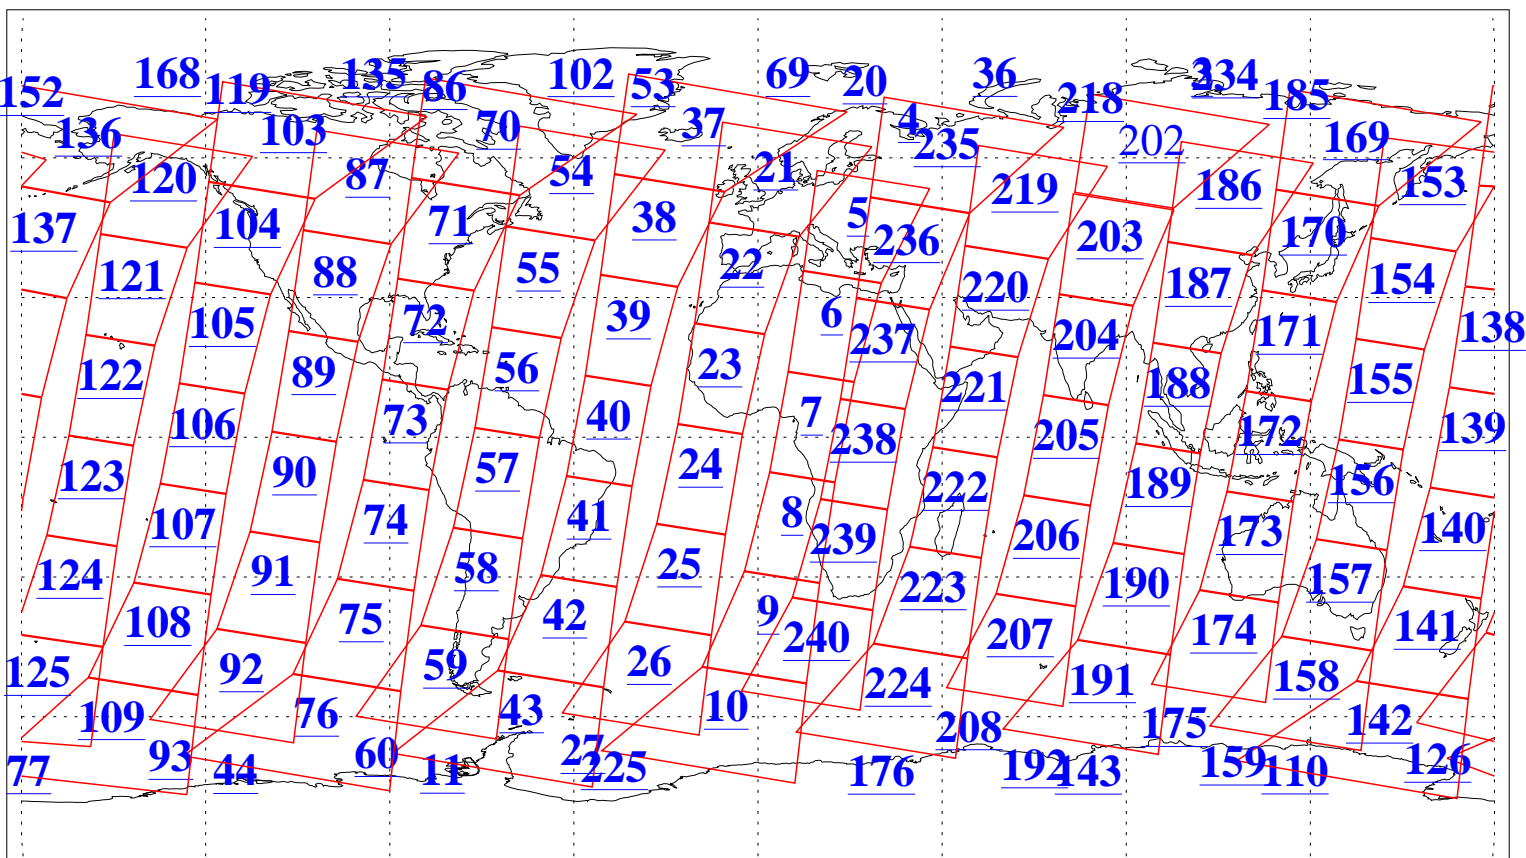

L1B Availability  
AMSU Granules: 240  
HSB Granules: 0  
AIRS Granules: 239

26 Sep 2014  
DoY 269  
Aqua Day 4528  
Granules: 1 to 120

Granules: 121 to 240

Legend: AMSU Available, HSB Available, AIRS Available

L1B Availability  
AMSU Granules: 240  
HSB Granules: 0  
AIRS Granules: 239

26 Sep 2014  
DoY 269  
Aqua Day 4528

Ascending Granules

Descending Granules

Legend: AMSU Available, HSB Available, AIRS Available