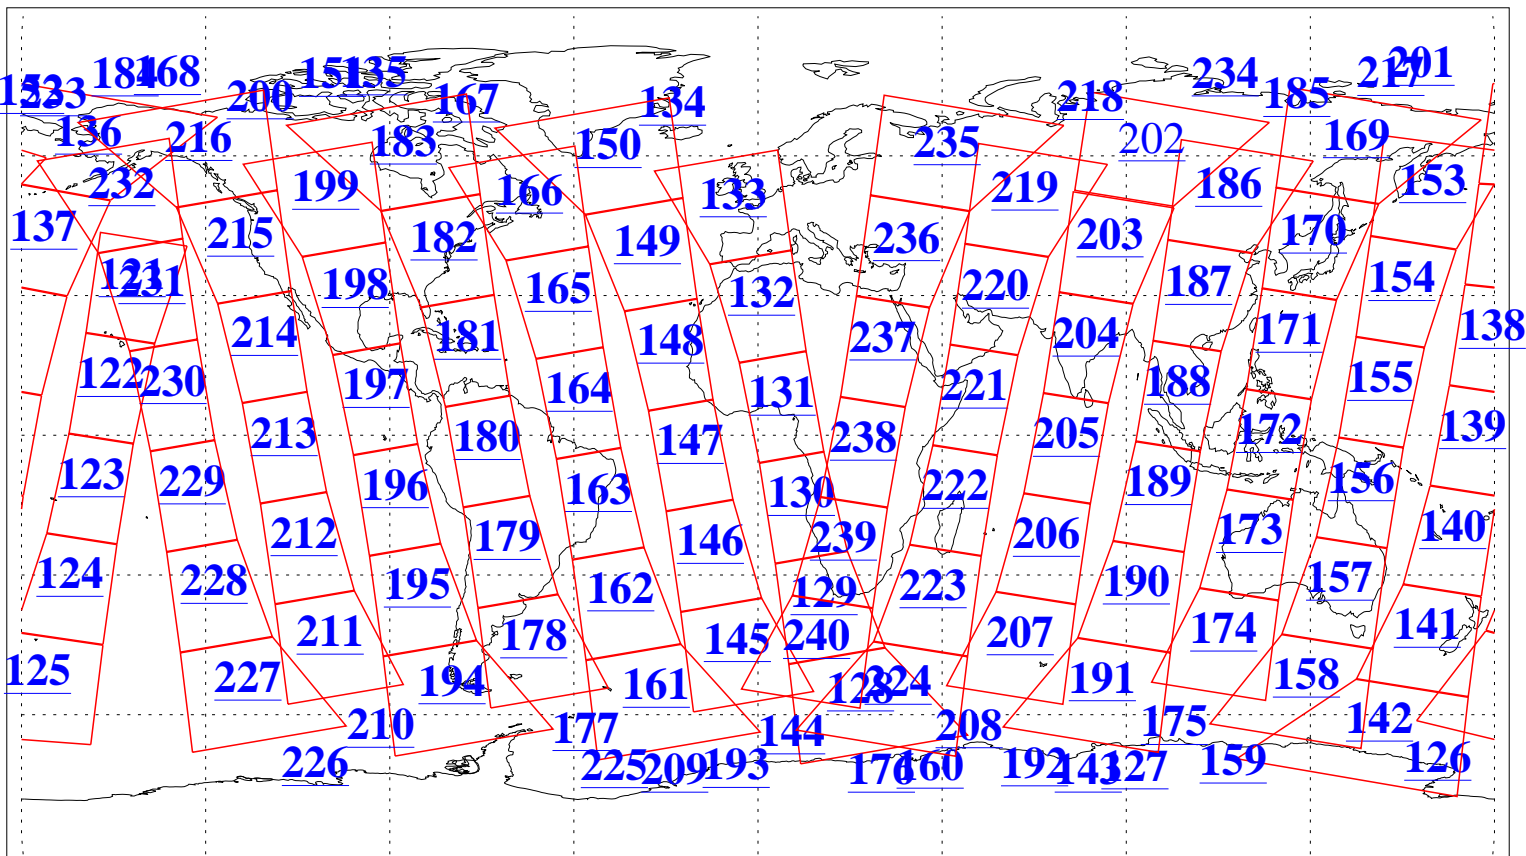

L1B Availability  
AMSU Granules: 240  
HSB Granules: 0  
AIRS Granules: 239

26 Sep 2014  
DoY 269  
Aqua Day 4528  
Granules: 1 to 120

Granules: 121 to 240

Legend: AMSU Available, HSB Available, AIRS Available

L1B Availability  
AMSU Granules: 240  
HSB Granules: 0  
AIRS Granules: 239

26 Sep 2014  
DoY 269  
Aqua Day 4528

Ascending Granules

Descending Granules

Legend: AMSU Available, HSB Available, AIRS Available