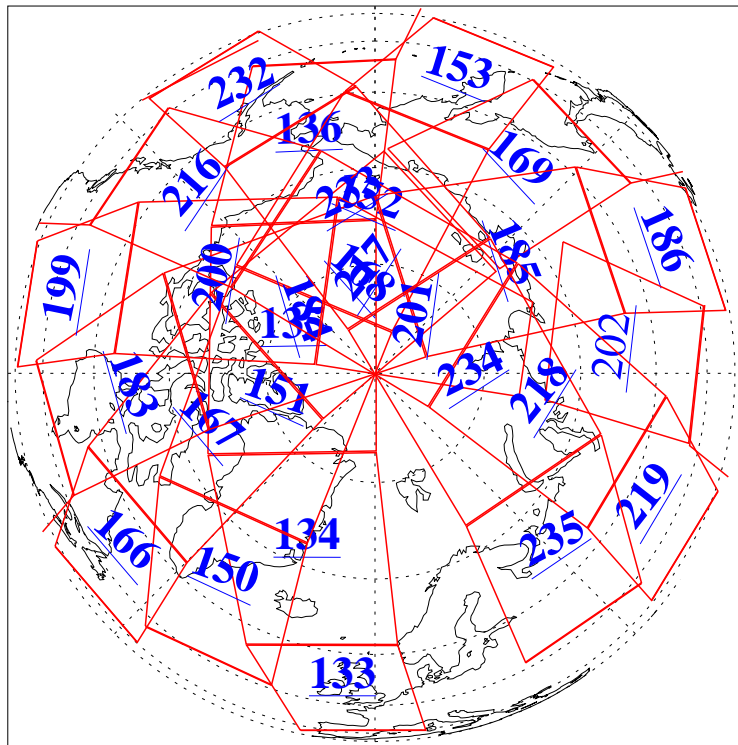

L1B Availability  
AMSU Granules: 240  
HSB Granules: 0  
AIRS Granules: 239

26 Sep 2014  
DoY 269  
Aqua Day 4528  
Granules: 1 to 120

Granules: 121 to 240

Legend: AMSU Available, HSB Available, AIRS Available

L1B Availability  
AMSU Granules: 240  
HSB Granules: 0  
AIRS Granules: 239

26 Sep 2014  
DoY 269  
Aqua Day 4528

Ascending Granules

Descending Granules

Legend: AMSU Available, HSB Available, AIRS Available

L1B Availability  
 AMSU Granules: 240  
 HSB Granules: 0  
 AIRS Granules: 239

26 Sep 2014  
 DoY 269  
 Aqua Day 4528

Northern Hemisphere Granules

Southern Hemisphere Granules

Legend: AMSU Available, HSB Available, AIRS Available