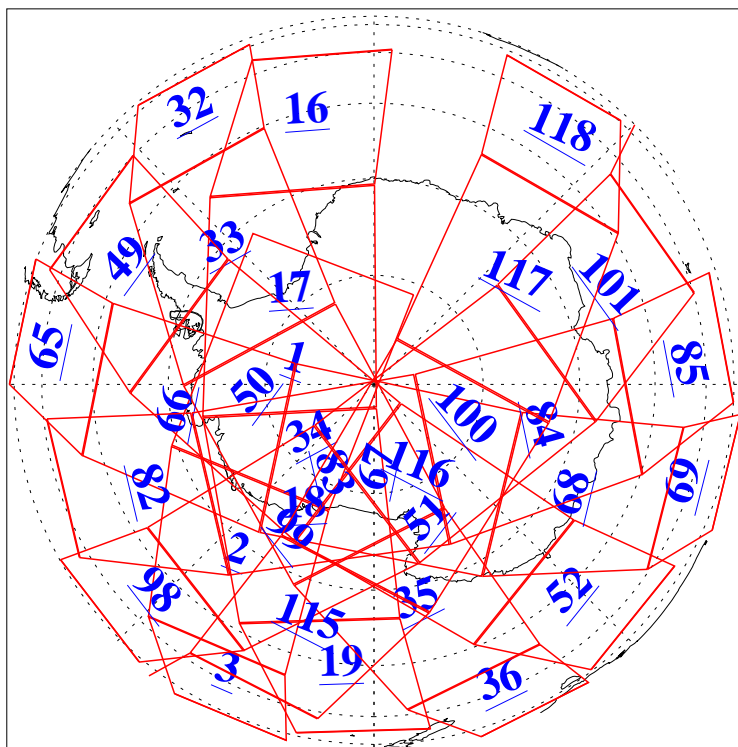

L1B Availability
AMSU Granules: 240
HSB Granules: 0
AIRS Granules: 240

20 Sep 2014
DoY 263
Aqua Day 4522
Granules: 1 to 120

Granules: 121 to 240

Legend: AMSU Available, HSB Available, AIRS Available

L1B Availability
AMSU Granules: 240
HSB Granules: 0
AIRS Granules: 240

20 Sep 2014
DoY 263
Aqua Day 4522

Ascending Granules

Descending Granules

Legend: AMSU Available, HSB Available, AIRS Available

L1B Availability
 AMSU Granules: 240
 HSB Granules: 0
 AIRS Granules: 240

20 Sep 2014
 DoY 263
 Aqua Day 4522

Northern Hemisphere Granules

Southern Hemisphere Granules

Legend: AMSU Available, HSB Available, AIRS Available