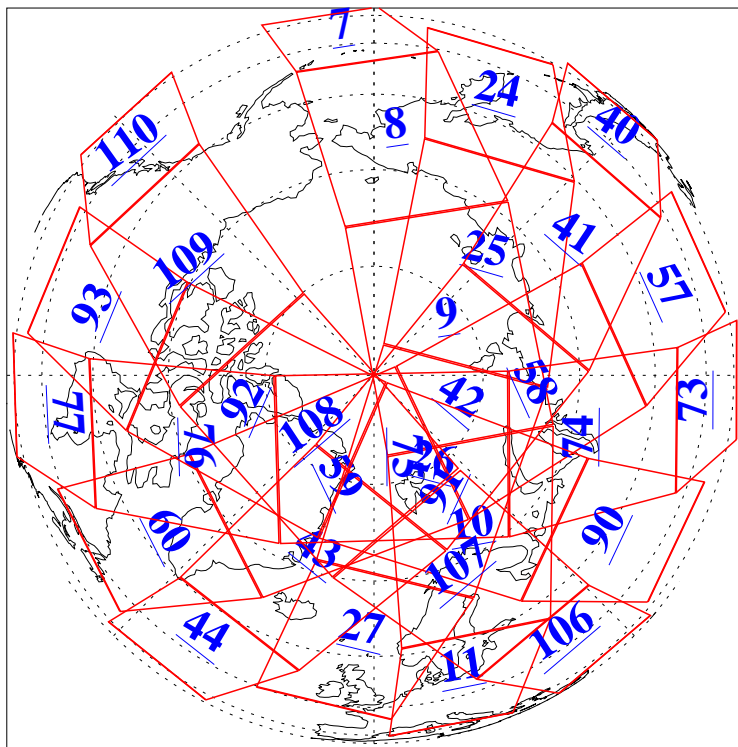

L1B Availability
AMSU Granules: 240
HSB Granules: 0
AIRS Granules: 240

20 Sep 2014
DoY 263
Aqua Day 4522
Granules: 1 to 120

Granules: 121 to 240

Legend: AMSU Available, HSB Available, AIRS Available

L1B Availability
AMSU Granules: 240
HSB Granules: 0
AIRS Granules: 240

20 Sep 2014
DoY 263
Aqua Day 4522

Ascending Granules

Descending Granules

Legend: AMSU Available, HSB Available, AIRS Available

L1B Availability
 AMSU Granules: 240
 HSB Granules: 0
 AIRS Granules: 240

20 Sep 2014
 DoY 263
 Aqua Day 4522

Northern Hemisphere Granules

Southern Hemisphere Granules

Legend: AMSU Available, HSB Available, AIRS Available