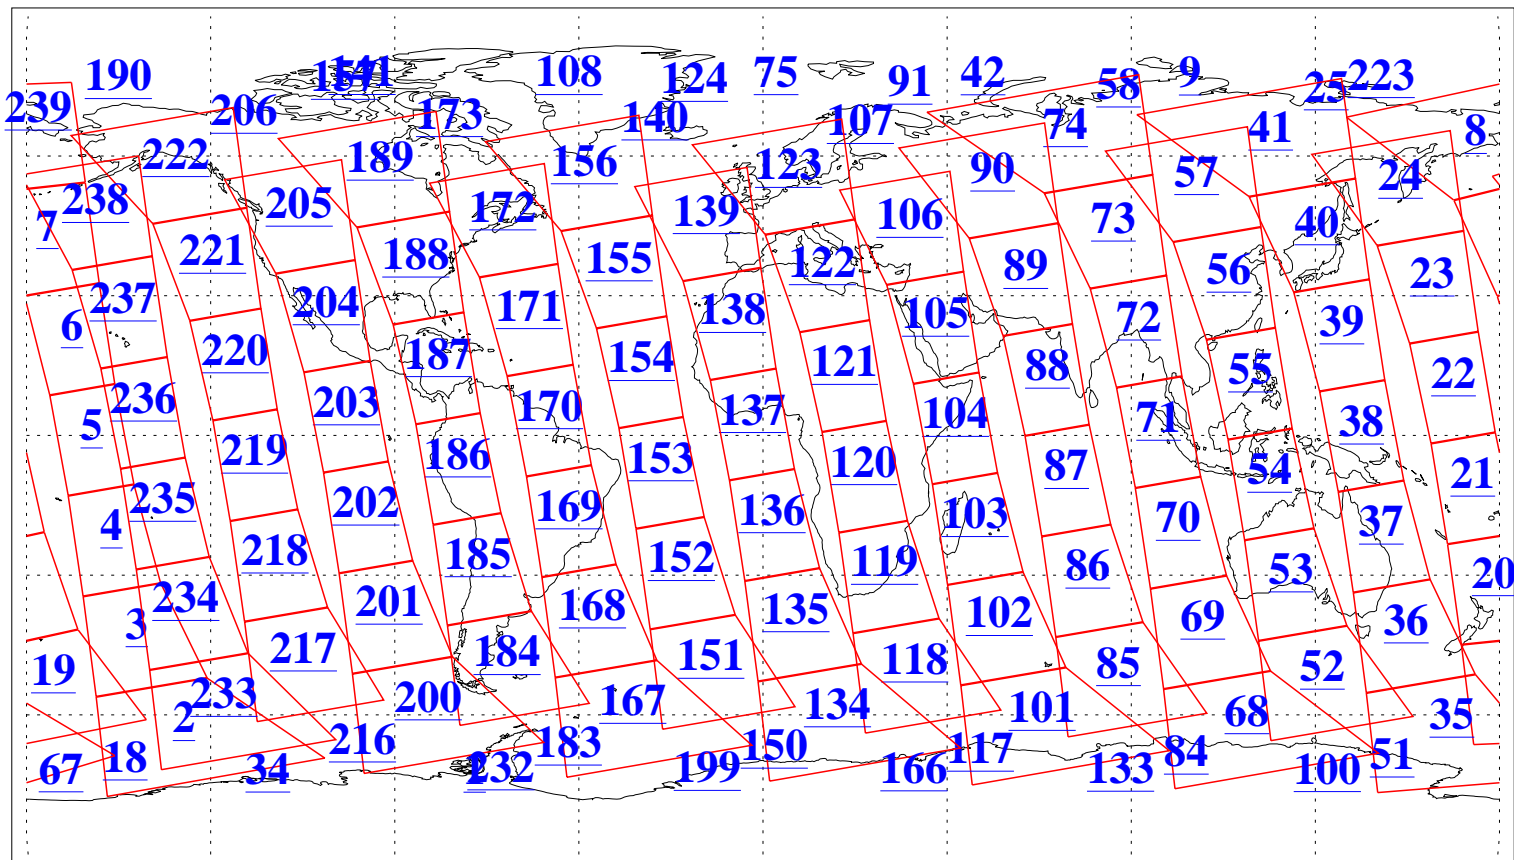

L1B Availability
AMSU Granules: 240
HSB Granules: 0
AIRS Granules: 240

20 Sep 2014
DoY 263
Aqua Day 4522
Granules: 1 to 120

Granules: 121 to 240

Legend: AMSU Available, HSB Available, AIRS Available

L1B Availability
AMSU Granules: 240
HSB Granules: 0
AIRS Granules: 240

20 Sep 2014
DoY 263
Aqua Day 4522

Ascending Granules

Descending Granules

Legend: AMSU Available, HSB Available, AIRS Available

L1B Availability
 AMSU Granules: 240
 HSB Granules: 0
 AIRS Granules: 240

20 Sep 2014
 DoY 263
 Aqua Day 4522

Northern Hemisphere Granules

Southern Hemisphere Granules

Legend: AMSU Available, HSB Available, AIRS Available