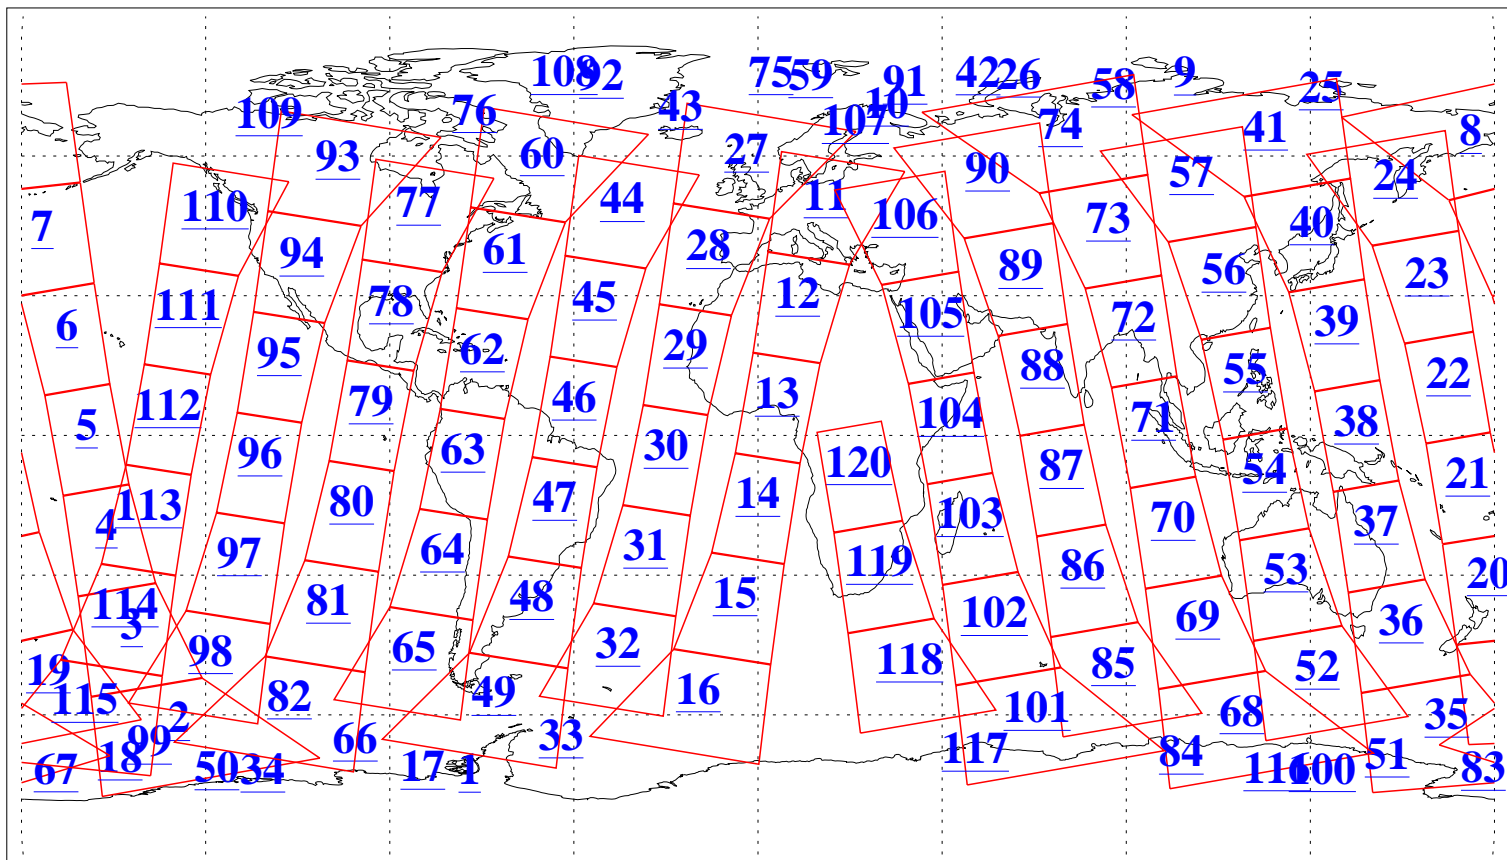

L1B Availability
AMSU Granules: 240
HSB Granules: 0
AIRS Granules: 240

20 Sep 2014
DoY 263
Aqua Day 4522
Granules: 1 to 120

Granules: 121 to 240

Legend: AMSU Available, HSB Available, AIRS Available

L1B Availability
AMSU Granules: 240
HSB Granules: 0
AIRS Granules: 240

20 Sep 2014
DoY 263
Aqua Day 4522

Ascending Granules

Descending Granules

Legend: AMSU Available, HSB Available, AIRS Available

L1B Availability
 AMSU Granules: 240
 HSB Granules: 0
 AIRS Granules: 240

20 Sep 2014
 DoY 263
 Aqua Day 4522

Northern Hemisphere Granules

Southern Hemisphere Granules

Legend: AMSU Available, HSB Available, AIRS Available