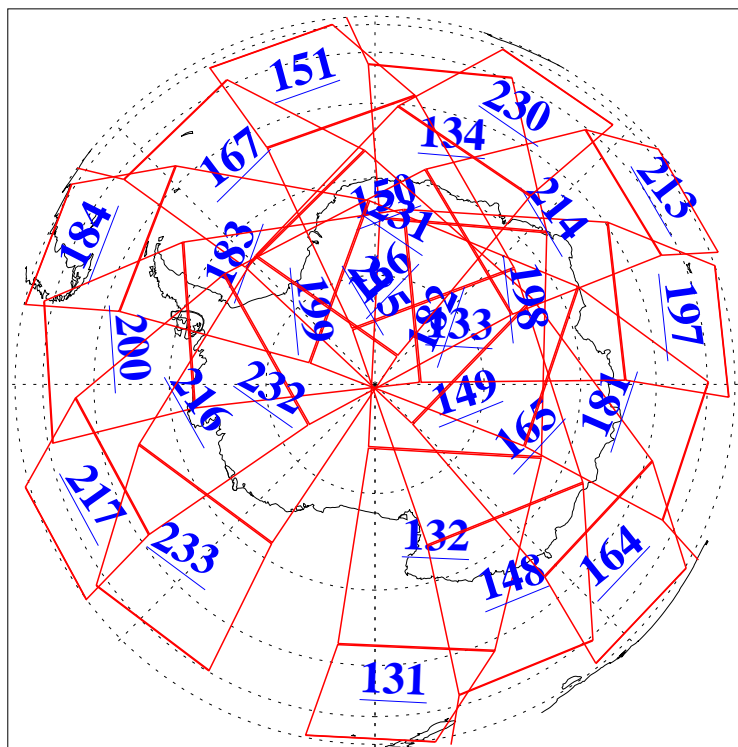

L1B Availability
AMSU Granules: 240
HSB Granules: 0
AIRS Granules: 240

20 Sep 2014
DoY 263
Aqua Day 4522
Granules: 1 to 120

Granules: 121 to 240

Legend: AMSU Available, HSB Available, AIRS Available

L1B Availability
AMSU Granules: 240
HSB Granules: 0
AIRS Granules: 240

20 Sep 2014
DoY 263
Aqua Day 4522

Ascending Granules

Descending Granules

Legend: AMSU Available, HSB Available, AIRS Available

L1B Availability
 AMSU Granules: 240
 HSB Granules: 0
 AIRS Granules: 240

20 Sep 2014
 DoY 263
 Aqua Day 4522

Northern Hemisphere Granules

Southern Hemisphere Granules

Legend: AMSU Available, HSB Available, AIRS Available