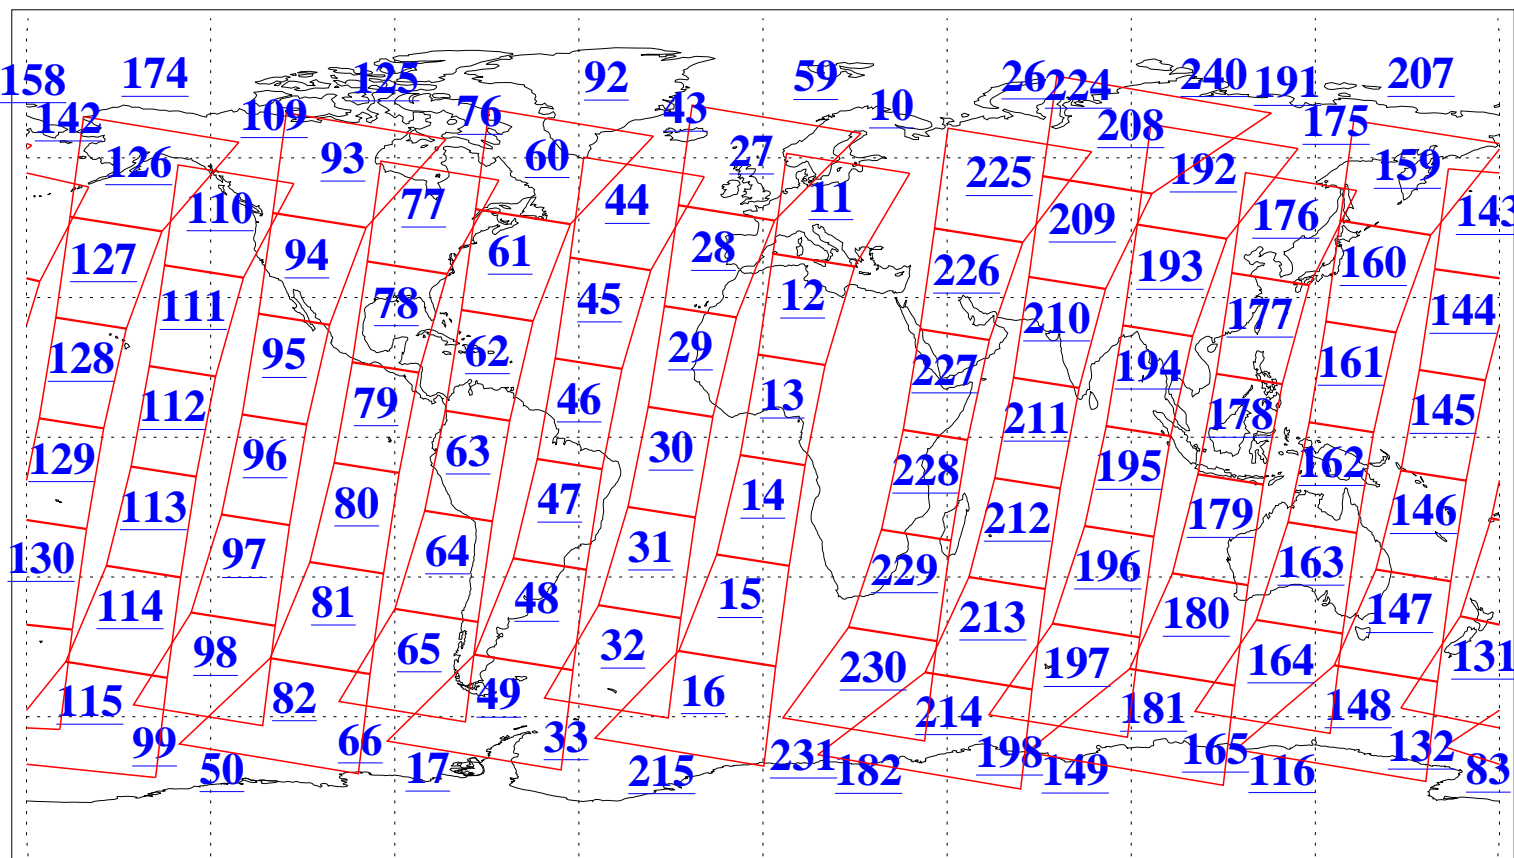

L1B Availability
AMSU Granules: 240
HSB Granules: 0
AIRS Granules: 240

20 Sep 2014
DoY 263
Aqua Day 4522
Granules: 1 to 120

Granules: 121 to 240

Legend: AMSU Available, HSB Available, AIRS Available

L1B Availability
AMSU Granules: 240
HSB Granules: 0
AIRS Granules: 240

20 Sep 2014
DoY 263
Aqua Day 4522

Ascending Granules

Descending Granules

Legend: AMSU Available, HSB Available, AIRS Available

L1B Availability
 AMSU Granules: 240
 HSB Granules: 0
 AIRS Granules: 240

20 Sep 2014
 DoY 263
 Aqua Day 4522

Northern Hemisphere Granules

Southern Hemisphere Granules

Legend: AMSU Available, HSB Available, AIRS Available