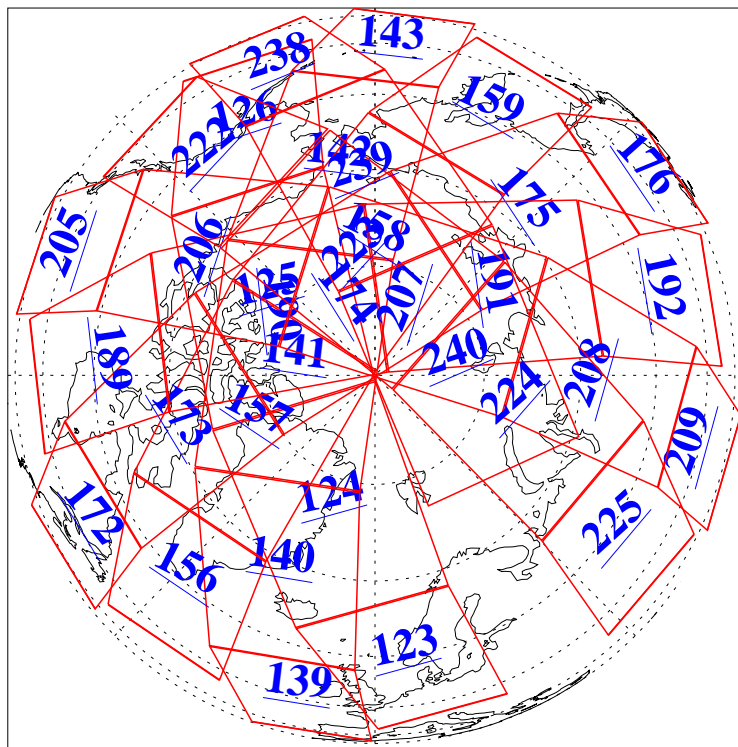

L1B Availability
AMSU Granules: 240
HSB Granules: 0
AIRS Granules: 240

20 Sep 2014
DoY 263
Aqua Day 4522
Granules: 1 to 120

Granules: 121 to 240

Legend: AMSU Available, HSB Available, AIRS Available

L1B Availability
AMSU Granules: 240
HSB Granules: 0
AIRS Granules: 240

20 Sep 2014
DoY 263
Aqua Day 4522

Ascending Granules

Descending Granules

Legend: AMSU Available, HSB Available, AIRS Available

L1B Availability
 AMSU Granules: 240
 HSB Granules: 0
 AIRS Granules: 240

20 Sep 2014
 DoY 263
 Aqua Day 4522

Northern Hemisphere Granules

Southern Hemisphere Granules

Legend: AMSU Available, HSB Available, AIRS Available