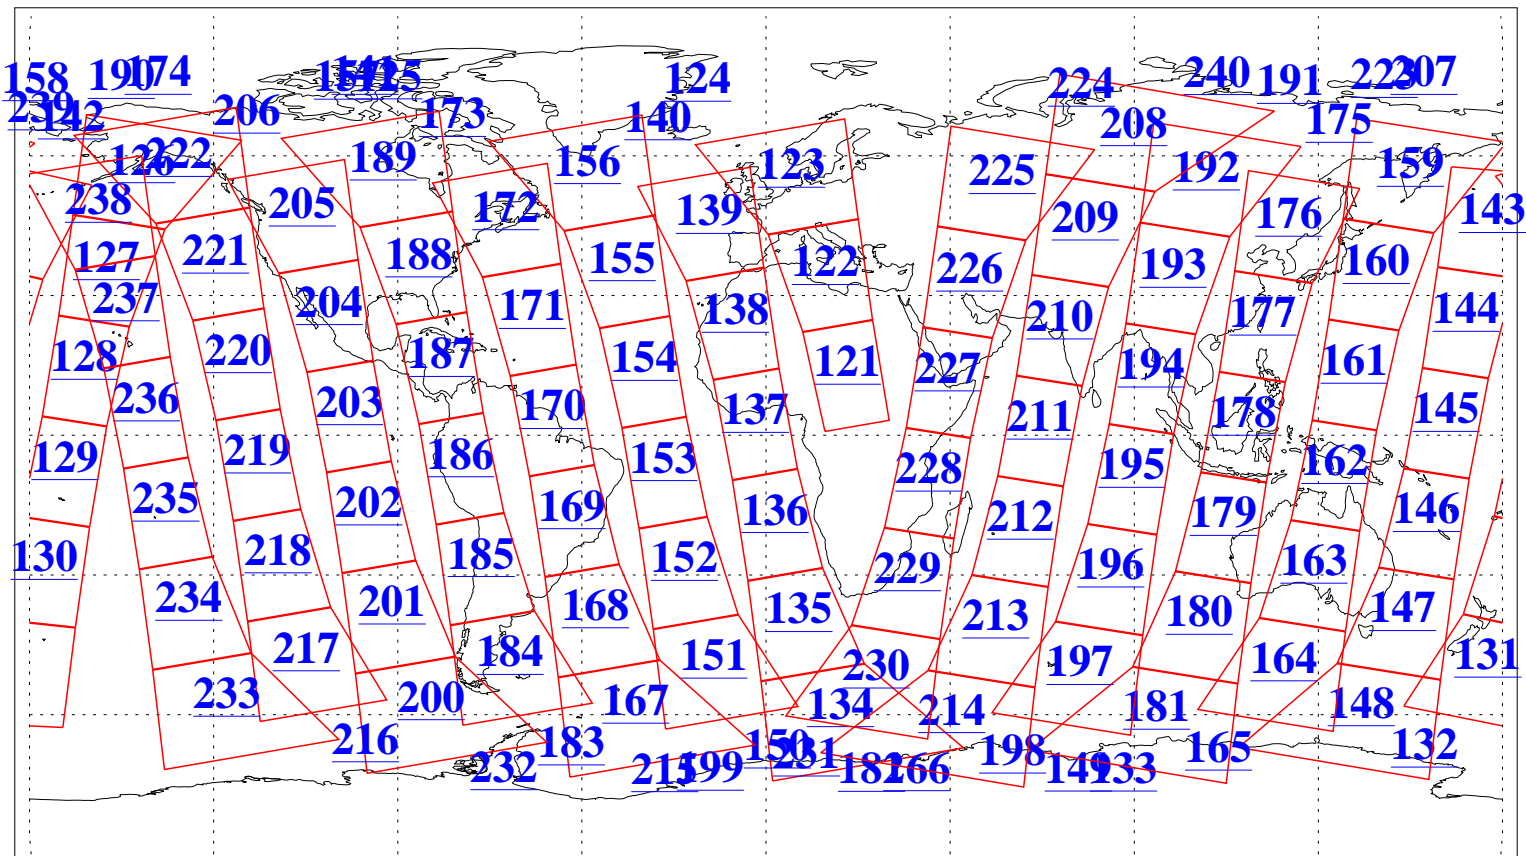

L1B Availability
AMSU Granules: 240
HSB Granules: 0
AIRS Granules: 240

20 Sep 2014
DoY 263
Aqua Day 4522
Granules: 1 to 120

Granules: 121 to 240

Legend: AMSU Available, HSB Available, AIRS Available

L1B Availability
AMSU Granules: 240
HSB Granules: 0
AIRS Granules: 240

20 Sep 2014
DoY 263
Aqua Day 4522

Ascending Granules

Descending Granules

Legend: AMSU Available, HSB Available, AIRS Available

L1B Availability
 AMSU Granules: 240
 HSB Granules: 0
 AIRS Granules: 240

20 Sep 2014
 DoY 263
 Aqua Day 4522

Northern Hemisphere Granules

Southern Hemisphere Granules

Legend: AMSU Available, HSB Available, AIRS Available