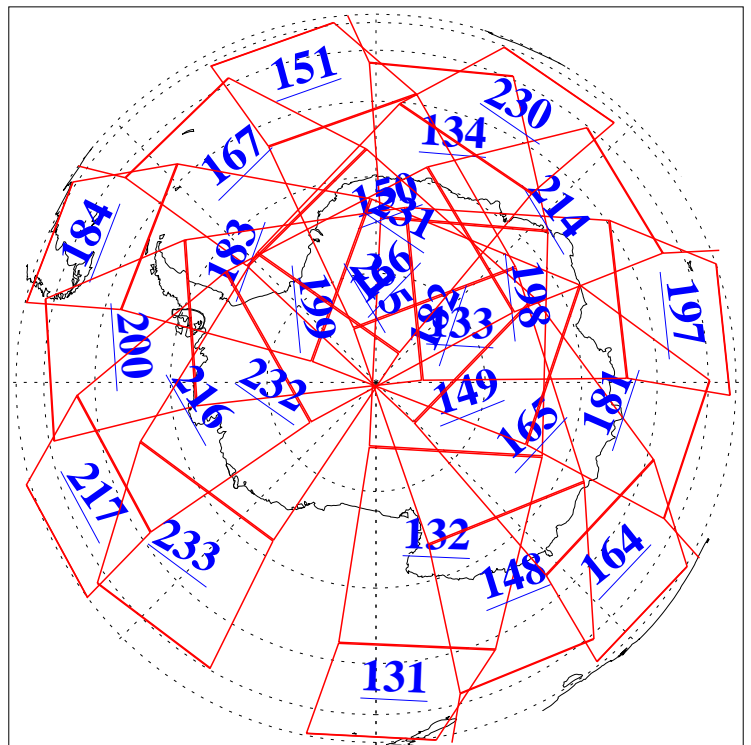

L1B Availability
AMSU Granules: 240
HSB Granules: 0
AIRS Granules: 240

4 Sep 2014
DoY 247
Aqua Day 4506
Granules: 1 to 120

Granules: 121 to 240

Legend: AMSU Available, HSB Available, AIRS Available

L1B Availability
AMSU Granules: 240
HSB Granules: 0
AIRS Granules: 240

4 Sep 2014
DoY 247
Aqua Day 4506
Ascending Granules

Descending Granules

Legend: AMSU Available, HSB Available, AIRS Available

L1B Availability
 AMSU Granules: 240
 HSB Granules: 0
 AIRS Granules: 240

4 Sep 2014
 DoY 247
 Aqua Day 4506

Northern Hemisphere Granules

Southern Hemisphere Granules

Legend: AMSU Available, HSB Available, AIRS Available