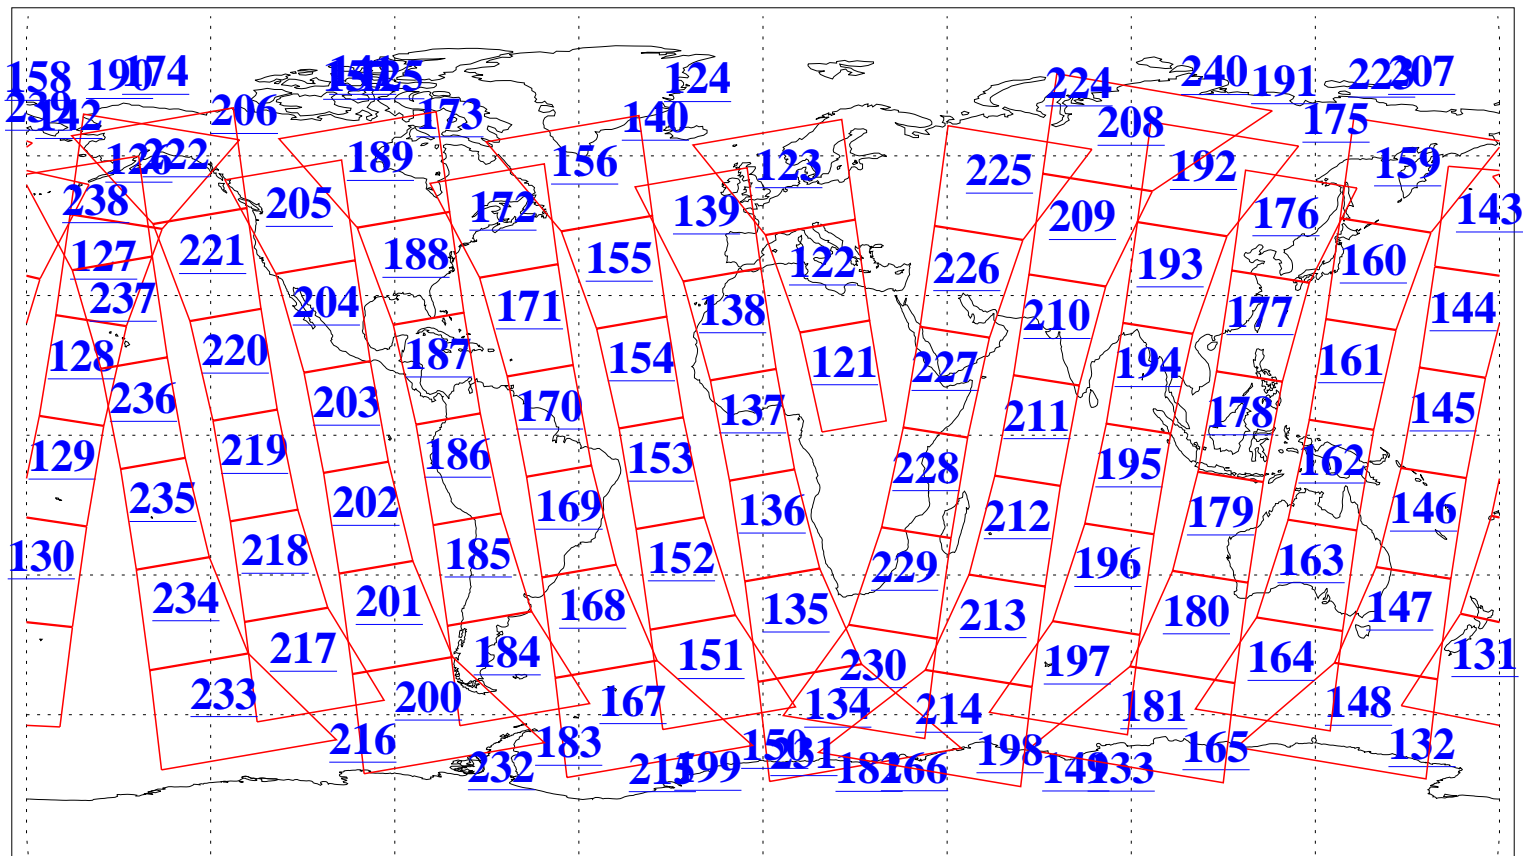

L1B Availability
AMSU Granules: 240
HSB Granules: 0
AIRS Granules: 240

4 Sep 2014
DoY 247
Aqua Day 4506
Granules: 1 to 120

Granules: 121 to 240

Legend: AMSU Available, HSB Available, AIRS Available

L1B Availability
AMSU Granules: 240
HSB Granules: 0
AIRS Granules: 240

4 Sep 2014
DoY 247
Aqua Day 4506
Ascending Granules

Descending Granules

Legend: AMSU Available, HSB Available, AIRS Available

L1B Availability
 AMSU Granules: 240
 HSB Granules: 0
 AIRS Granules: 240

4 Sep 2014
 DoY 247
 Aqua Day 4506

Northern Hemisphere Granules

Southern Hemisphere Granules

Legend: AMSU Available, HSB Available, AIRS Available