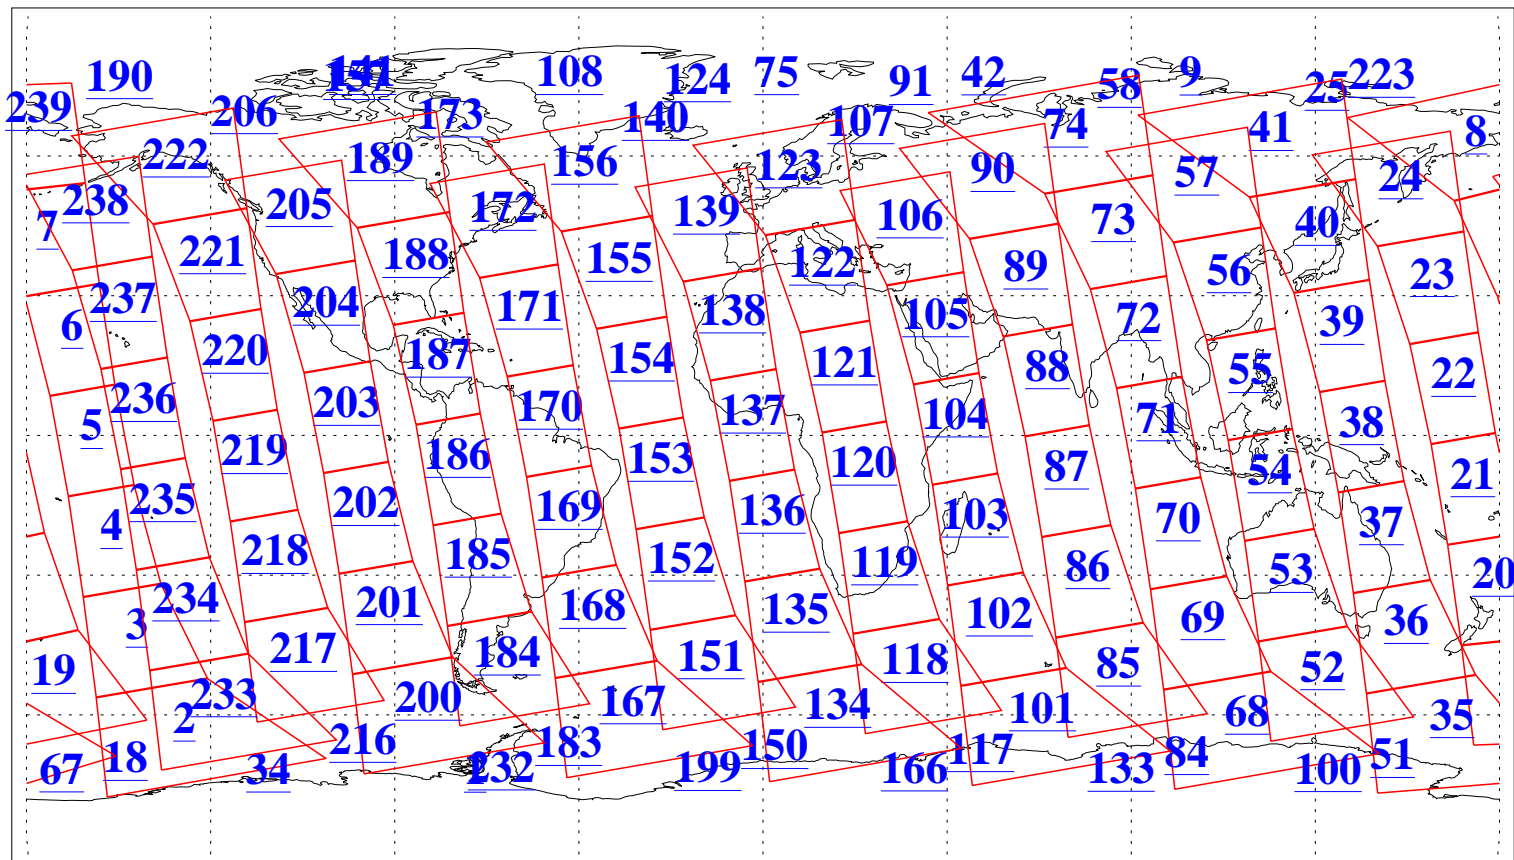

L1B Availability
AMSU Granules: 240
HSB Granules: 0
AIRS Granules: 240

4 Sep 2014
DoY 247
Aqua Day 4506
Granules: 1 to 120

Granules: 121 to 240

Legend: AMSU Available, HSB Available, AIRS Available

L1B Availability
AMSU Granules: 240
HSB Granules: 0
AIRS Granules: 240

4 Sep 2014
DoY 247
Aqua Day 4506
Ascending Granules

Descending Granules

Legend: AMSU Available, HSB Available, AIRS Available

L1B Availability
 AMSU Granules: 240
 HSB Granules: 0
 AIRS Granules: 240

4 Sep 2014
 DoY 247
 Aqua Day 4506

Northern Hemisphere Granules

Southern Hemisphere Granules

Legend: AMSU Available, HSB Available, AIRS Available