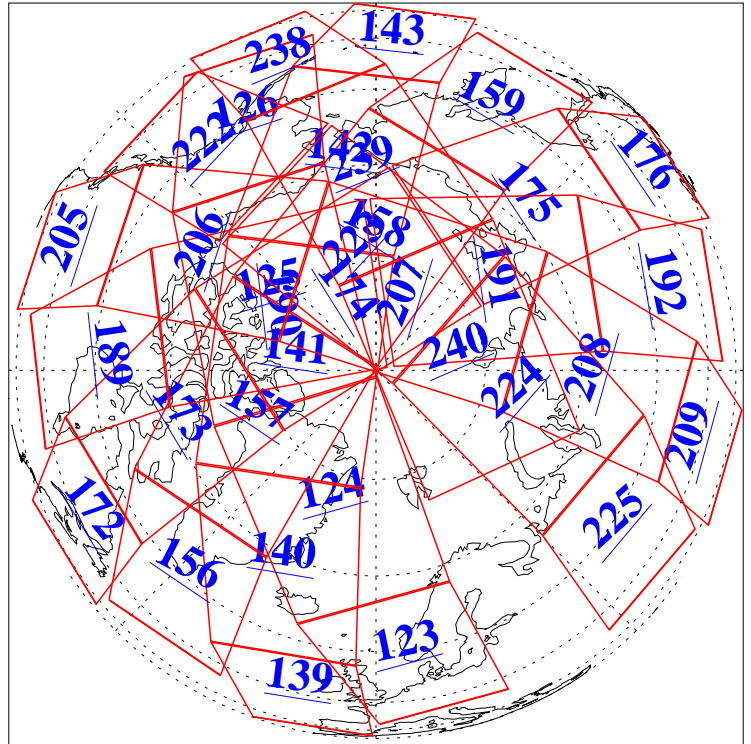

L1B Availability
AMSU Granules: 240
HSB Granules: 0
AIRS Granules: 240

4 Sep 2014
DoY 247
Aqua Day 4506
Granules: 1 to 120

Granules: 121 to 240

Legend: AMSU Available, HSB Available, AIRS Available

L1B Availability
AMSU Granules: 240
HSB Granules: 0
AIRS Granules: 240

4 Sep 2014
DoY 247
Aqua Day 4506
Ascending Granules

Descending Granules

Legend: AMSU Available, HSB Available, AIRS Available

L1B Availability
 AMSU Granules: 240
 HSB Granules: 0
 AIRS Granules: 240

4 Sep 2014
 DoY 247
 Aqua Day 4506

Northern Hemisphere Granules

Southern Hemisphere Granules

Legend: AMSU Available, HSB Available, AIRS Available