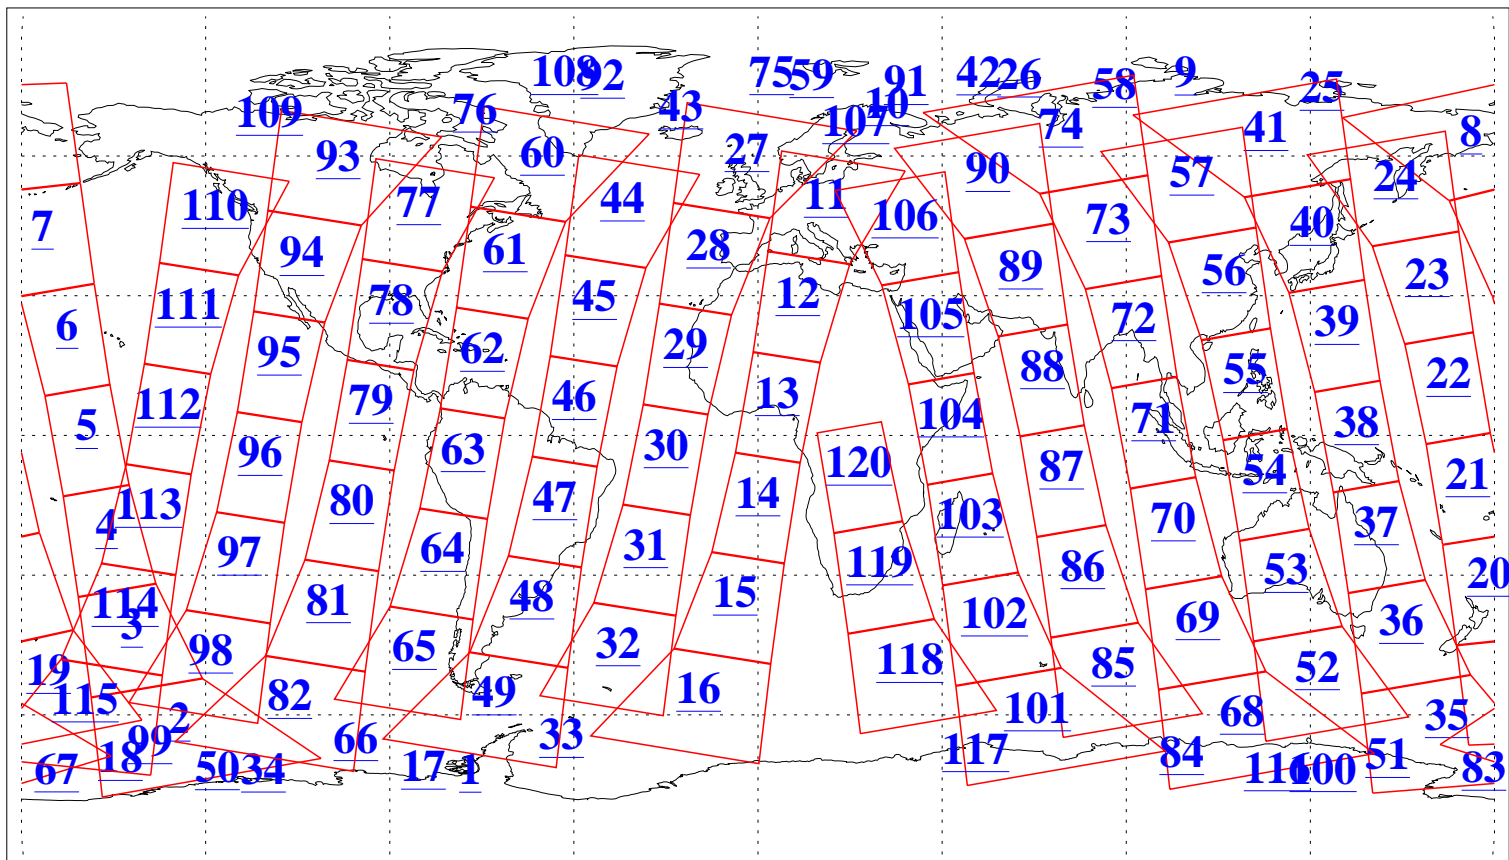

L1B Availability
AMSU Granules: 240
HSB Granules: 0
AIRS Granules: 240

4 Sep 2014
DoY 247
Aqua Day 4506
Granules: 1 to 120

Granules: 121 to 240

Legend: AMSU Available, HSB Available, AIRS Available

L1B Availability
AMSU Granules: 240
HSB Granules: 0
AIRS Granules: 240

4 Sep 2014
DoY 247
Aqua Day 4506
Ascending Granules

Descending Granules

Legend: AMSU Available, HSB Available, AIRS Available

L1B Availability
 AMSU Granules: 240
 HSB Granules: 0
 AIRS Granules: 240

4 Sep 2014
 DoY 247
 Aqua Day 4506

Northern Hemisphere Granules

Southern Hemisphere Granules

Legend: AMSU Available, HSB Available, AIRS Available