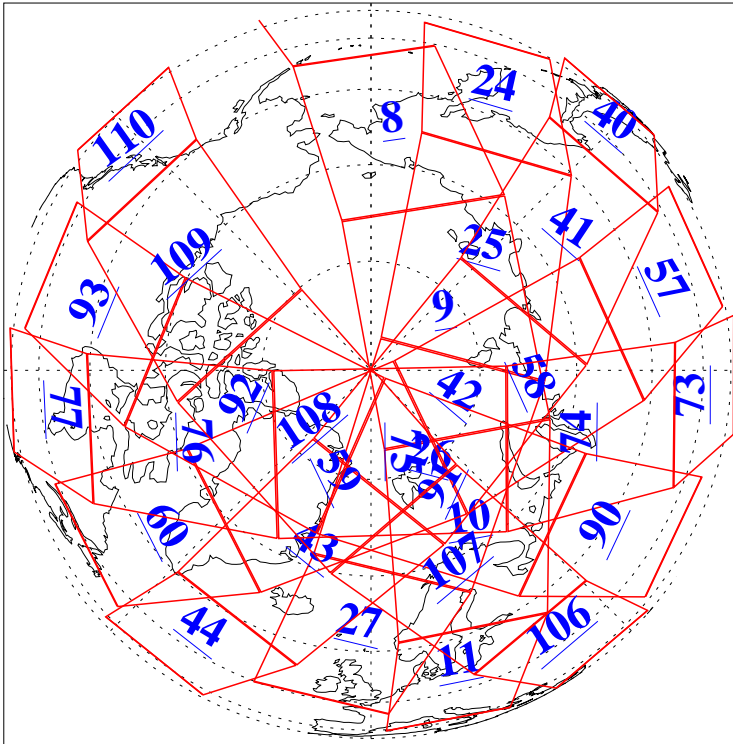

L1B Availability
AMSU Granules: 240
HSB Granules: 0
AIRS Granules: 240

4 Sep 2014
DoY 247
Aqua Day 4506
Granules: 1 to 120

Granules: 121 to 240

Legend: AMSU Available, HSB Available, AIRS Available

L1B Availability
AMSU Granules: 240
HSB Granules: 0
AIRS Granules: 240

4 Sep 2014
DoY 247
Aqua Day 4506
Ascending Granules

Descending Granules

Legend: AMSU Available, HSB Available, AIRS Available

L1B Availability
 AMSU Granules: 240
 HSB Granules: 0
 AIRS Granules: 240

4 Sep 2014
 DoY 247
 Aqua Day 4506

Northern Hemisphere Granules

Southern Hemisphere Granules

Legend: AMSU Available, HSB Available, AIRS Available