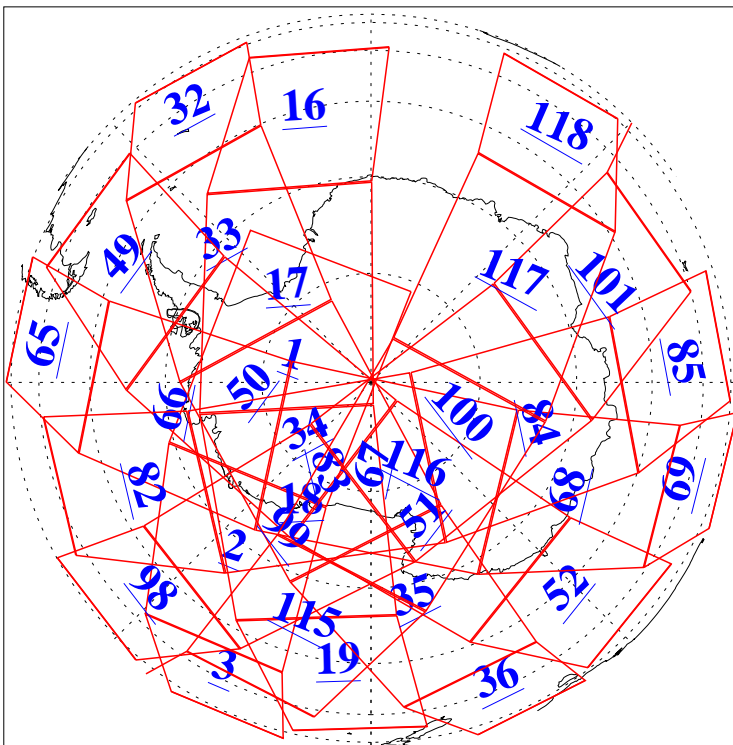

L1B Availability
AMSU Granules: 240
HSB Granules: 0
AIRS Granules: 240

4 Sep 2014
DoY 247
Aqua Day 4506
Granules: 1 to 120

Granules: 121 to 240

Legend: AMSU Available, HSB Available, AIRS Available

L1B Availability
AMSU Granules: 240
HSB Granules: 0
AIRS Granules: 240

4 Sep 2014
DoY 247
Aqua Day 4506
Ascending Granules

Descending Granules

Legend: AMSU Available, HSB Available, AIRS Available

L1B Availability
 AMSU Granules: 240
 HSB Granules: 0
 AIRS Granules: 240

4 Sep 2014
 DoY 247
 Aqua Day 4506

Northern Hemisphere Granules

Southern Hemisphere Granules

Legend: AMSU Available, HSB Available, AIRS Available