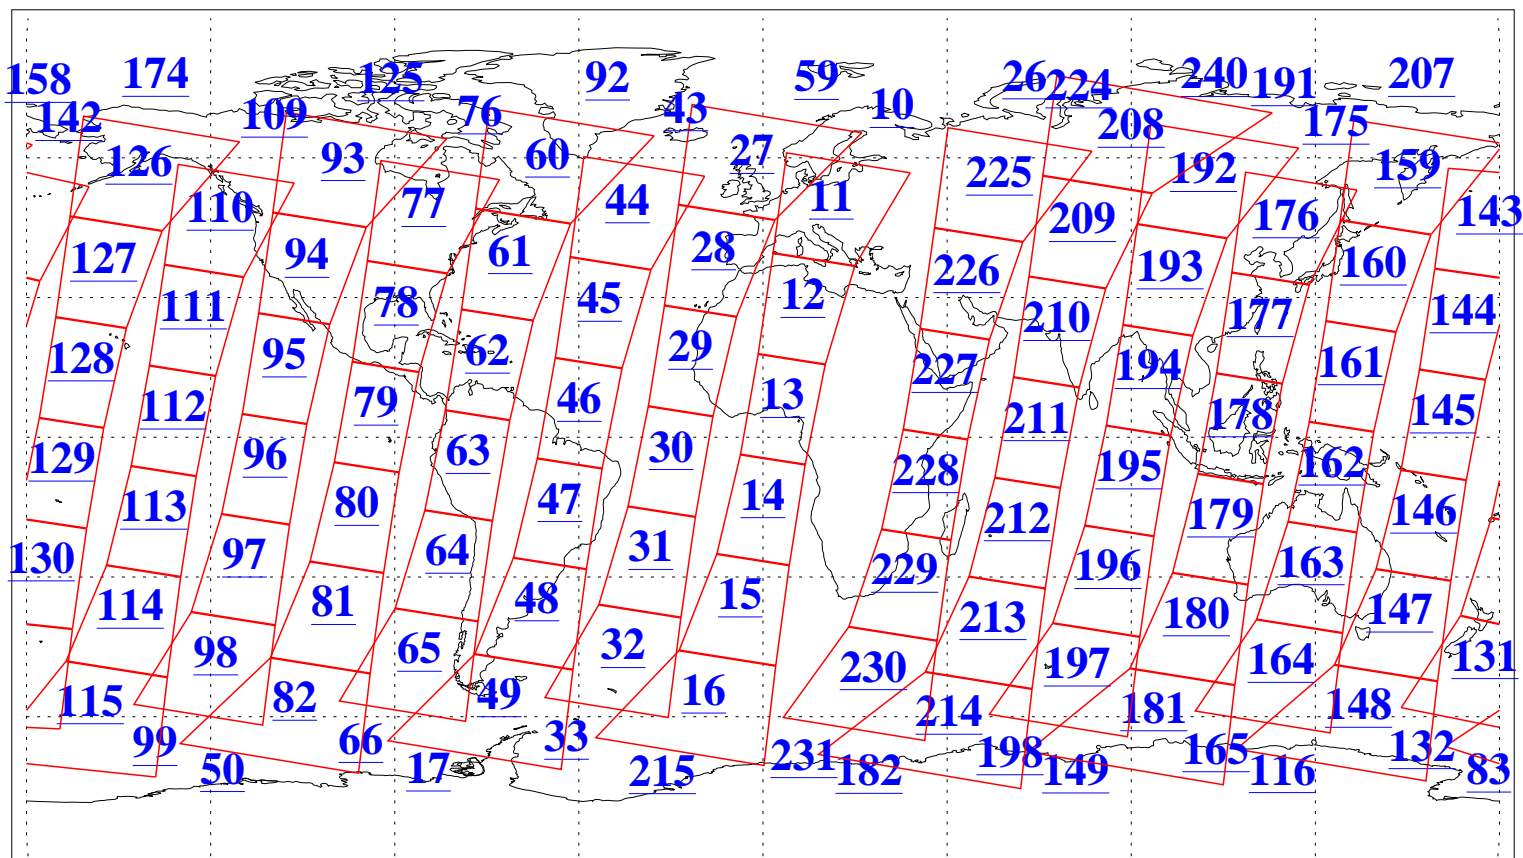

L1B Availability
AMSU Granules: 240
HSB Granules: 0
AIRS Granules: 240

4 Sep 2014
DoY 247
Aqua Day 4506
Granules: 1 to 120

Granules: 121 to 240

Legend: AMSU Available, HSB Available, AIRS Available

L1B Availability
AMSU Granules: 240
HSB Granules: 0
AIRS Granules: 240

4 Sep 2014
DoY 247
Aqua Day 4506
Ascending Granules

Descending Granules

Legend: AMSU Available, HSB Available, AIRS Available

L1B Availability
 AMSU Granules: 240
 HSB Granules: 0
 AIRS Granules: 240

4 Sep 2014
 DoY 247
 Aqua Day 4506

Northern Hemisphere Granules

Southern Hemisphere Granules

Legend: AMSU Available, HSB Available, AIRS Available