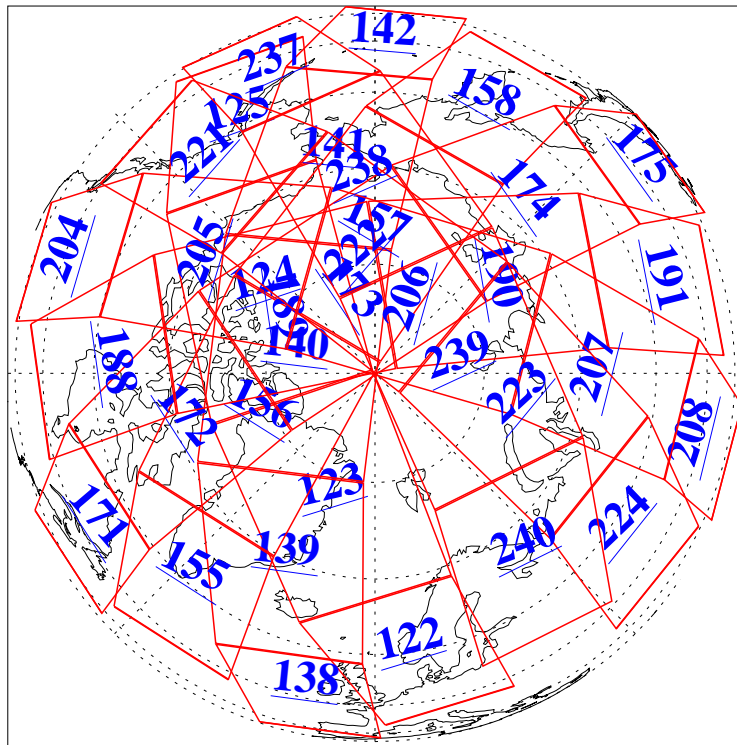

L1B Availability  
AMSU Granules: 240  
HSB Granules: 0  
AIRS Granules: 240

28 Aug 2014  
DoY 240  
Aqua Day 4499  
Granules: 1 to 120

Granules: 121 to 240

Legend: AMSU Available, HSB Available, AIRS Available

L1B Availability  
AMSU Granules: 240  
HSB Granules: 0  
AIRS Granules: 240

28 Aug 2014  
DoY 240  
Aqua Day 4499

Ascending Granules

Descending Granules

Legend: AMSU Available, HSB Available, AIRS Available

L1B Availability  
 AMSU Granules: 240  
 HSB Granules: 0  
 AIRS Granules: 240

28 Aug 2014  
 DoY 240  
 Aqua Day 4499

Northern Hemisphere Granules

Southern Hemisphere Granules

Legend: AMSU Available, HSB Available, AIRS Available