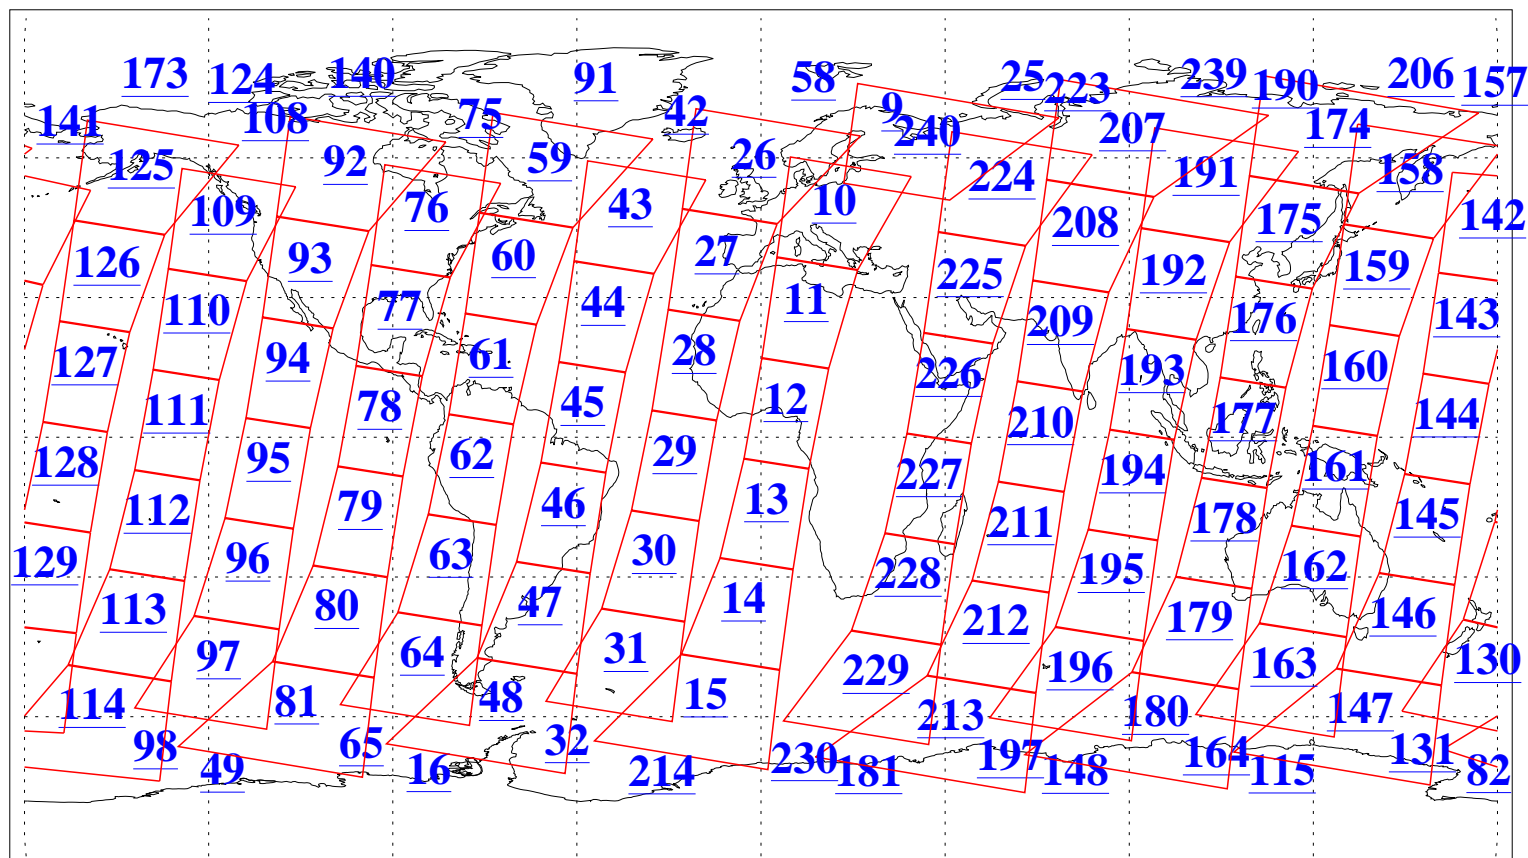

L1B Availability  
AMSU Granules: 240  
HSB Granules: 0  
AIRS Granules: 240

28 Aug 2014  
DoY 240  
Aqua Day 4499  
Granules: 1 to 120

Granules: 121 to 240

Legend: AMSU Available, HSB Available, AIRS Available

L1B Availability  
AMSU Granules: 240  
HSB Granules: 0  
AIRS Granules: 240

28 Aug 2014  
DoY 240  
Aqua Day 4499

Ascending Granules

Descending Granules

Legend: AMSU Available, HSB Available, AIRS Available

L1B Availability  
 AMSU Granules: 240  
 HSB Granules: 0  
 AIRS Granules: 240

28 Aug 2014  
 DoY 240  
 Aqua Day 4499

Northern Hemisphere Granules

Southern Hemisphere Granules

Legend: AMSU Available, HSB Available, AIRS Available