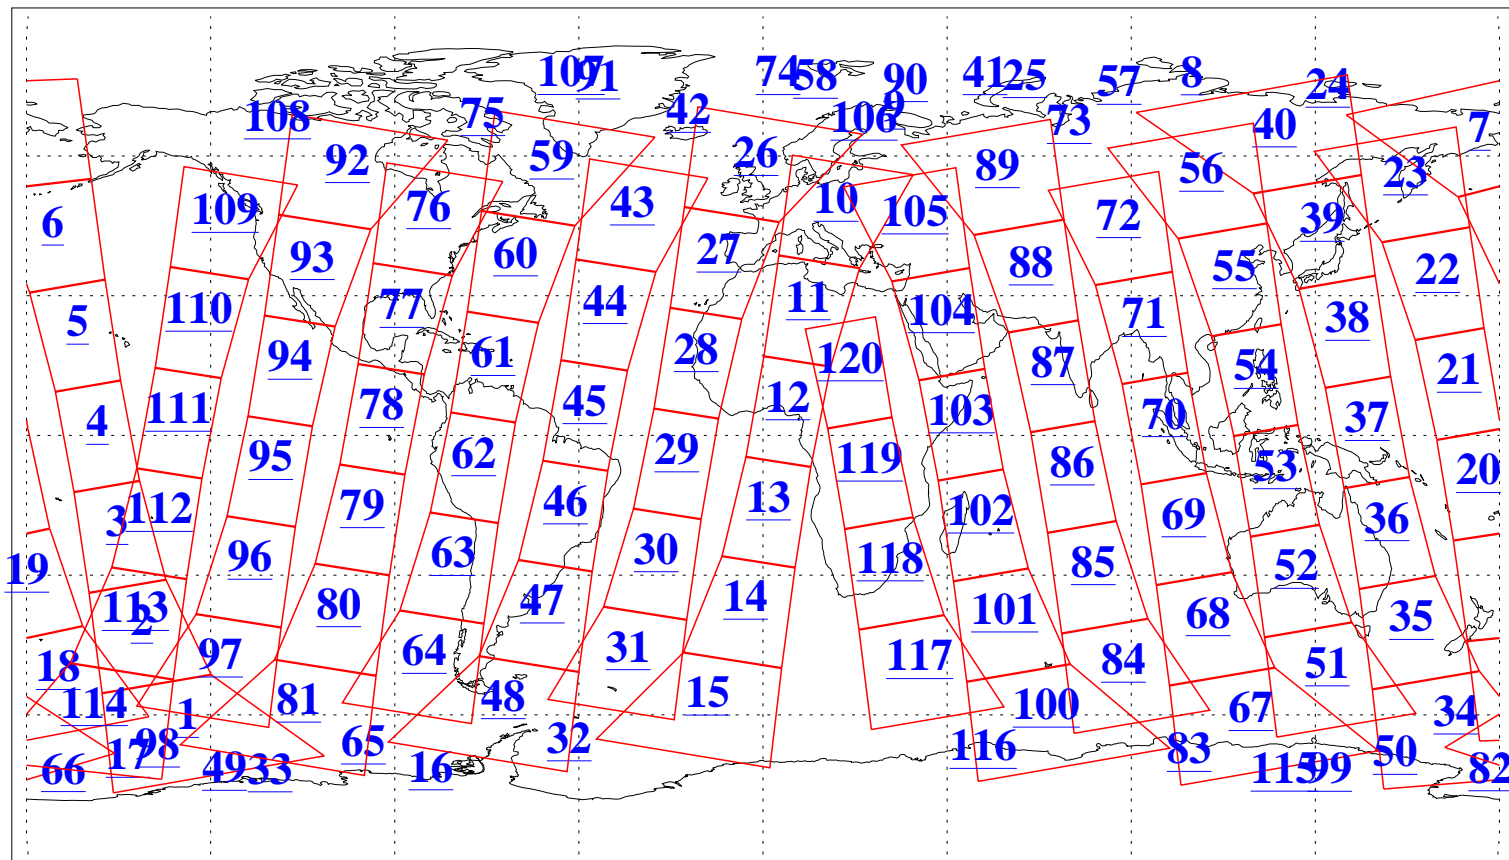

L1B Availability  
AMSU Granules: 240  
HSB Granules: 0  
AIRS Granules: 240

28 Aug 2014  
DoY 240  
Aqua Day 4499  
Granules: 1 to 120

Granules: 121 to 240

Legend: AMSU Available, HSB Available, AIRS Available

L1B Availability  
AMSU Granules: 240  
HSB Granules: 0  
AIRS Granules: 240

28 Aug 2014  
DoY 240  
Aqua Day 4499

Ascending Granules

Descending Granules

Legend: AMSU Available, HSB Available, AIRS Available

L1B Availability  
 AMSU Granules: 240  
 HSB Granules: 0  
 AIRS Granules: 240

28 Aug 2014  
 DoY 240  
 Aqua Day 4499

Northern Hemisphere Granules

Southern Hemisphere Granules

Legend: AMSU Available, HSB Available, AIRS Available