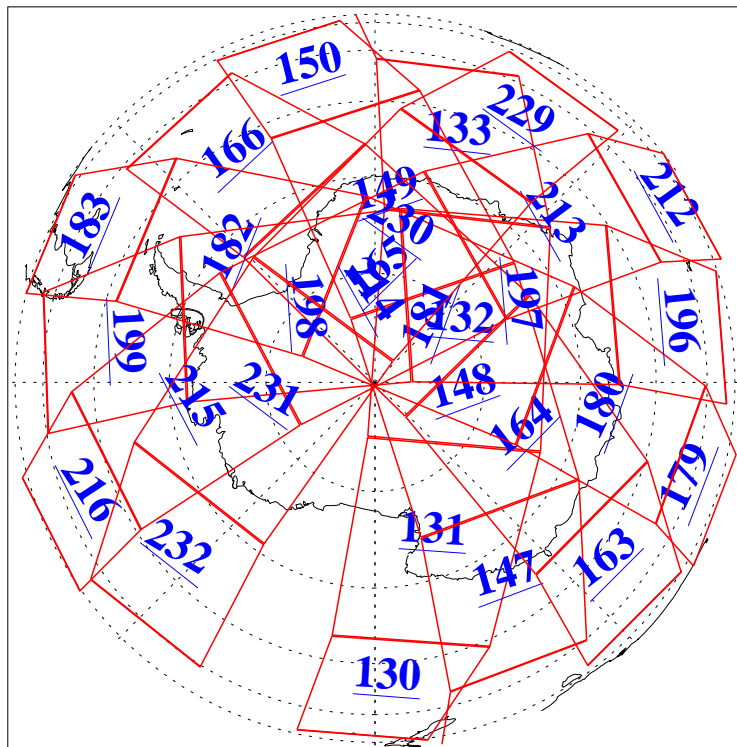

L1B Availability  
AMSU Granules: 240  
HSB Granules: 0  
AIRS Granules: 240

28 Aug 2014  
DoY 240  
Aqua Day 4499  
Granules: 1 to 120

Granules: 121 to 240

Legend: AMSU Available, HSB Available, AIRS Available

L1B Availability  
AMSU Granules: 240  
HSB Granules: 0  
AIRS Granules: 240

28 Aug 2014  
DoY 240  
Aqua Day 4499

Ascending Granules

Descending Granules

Legend: AMSU Available, HSB Available, AIRS Available

L1B Availability  
 AMSU Granules: 240  
 HSB Granules: 0  
 AIRS Granules: 240

28 Aug 2014  
 DoY 240  
 Aqua Day 4499

Northern Hemisphere Granules

Southern Hemisphere Granules

Legend: AMSU Available, HSB Available, AIRS Available