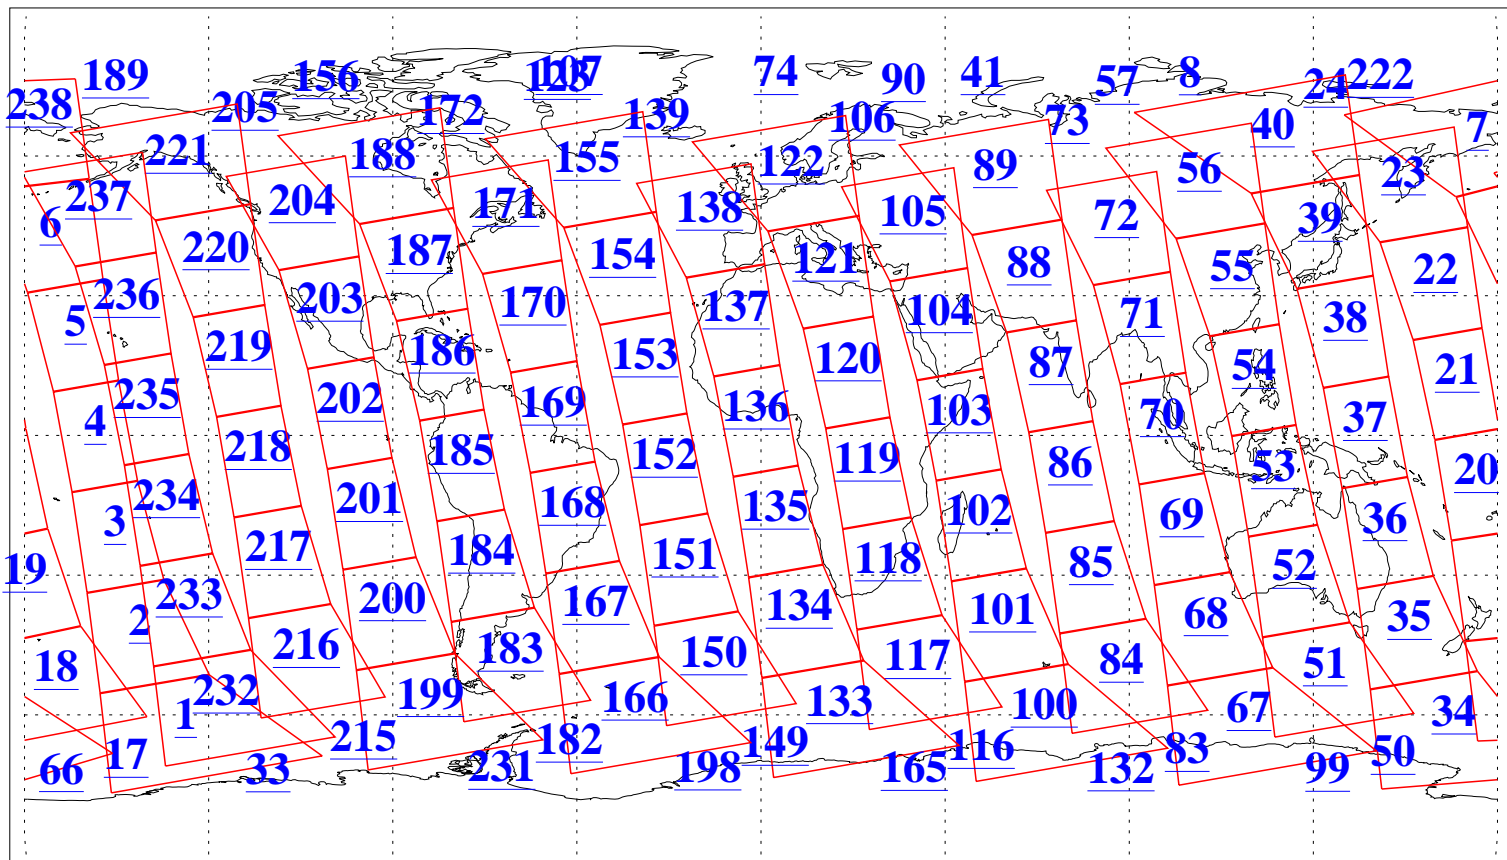

L1B Availability  
AMSU Granules: 240  
HSB Granules: 0  
AIRS Granules: 240

28 Aug 2014  
DoY 240  
Aqua Day 4499  
Granules: 1 to 120

Granules: 121 to 240

Legend: AMSU Available, HSB Available, AIRS Available

L1B Availability  
AMSU Granules: 240  
HSB Granules: 0  
AIRS Granules: 240

28 Aug 2014  
DoY 240  
Aqua Day 4499

Ascending Granules

Descending Granules

Legend: AMSU Available, HSB Available, AIRS Available

L1B Availability  
 AMSU Granules: 240  
 HSB Granules: 0  
 AIRS Granules: 240

28 Aug 2014  
 DoY 240  
 Aqua Day 4499

Northern Hemisphere Granules

Southern Hemisphere Granules

Legend: AMSU Available, HSB Available, AIRS Available