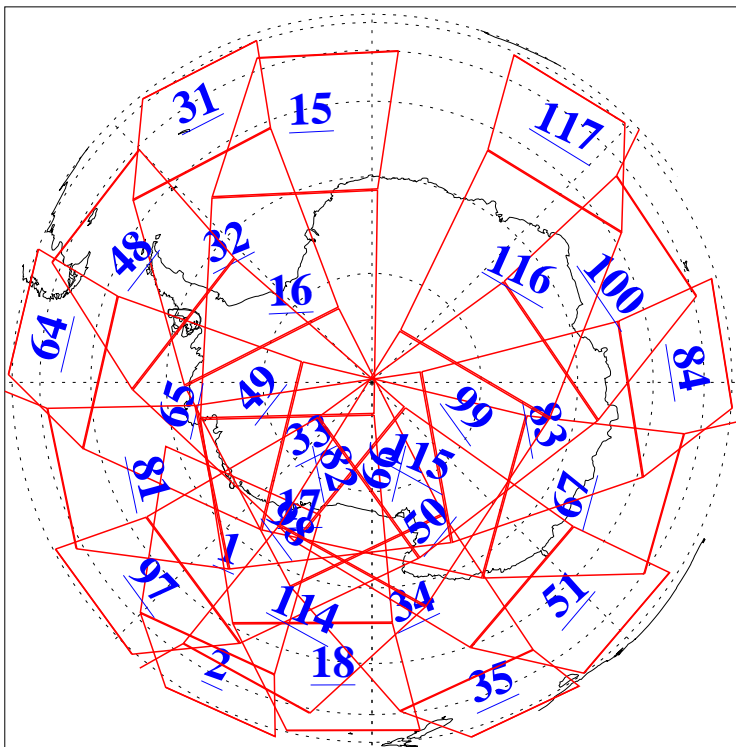

L1B Availability  
AMSU Granules: 240  
HSB Granules: 0  
AIRS Granules: 240

28 Aug 2014  
DoY 240  
Aqua Day 4499  
Granules: 1 to 120

Granules: 121 to 240

Legend: AMSU Available, HSB Available, AIRS Available

L1B Availability  
AMSU Granules: 240  
HSB Granules: 0  
AIRS Granules: 240

28 Aug 2014  
DoY 240  
Aqua Day 4499

Ascending Granules

Descending Granules

Legend: AMSU Available, HSB Available, AIRS Available

L1B Availability  
 AMSU Granules: 240  
 HSB Granules: 0  
 AIRS Granules: 240

28 Aug 2014  
 DoY 240  
 Aqua Day 4499

Northern Hemisphere Granules

Southern Hemisphere Granules

Legend: AMSU Available, HSB Available, AIRS Available