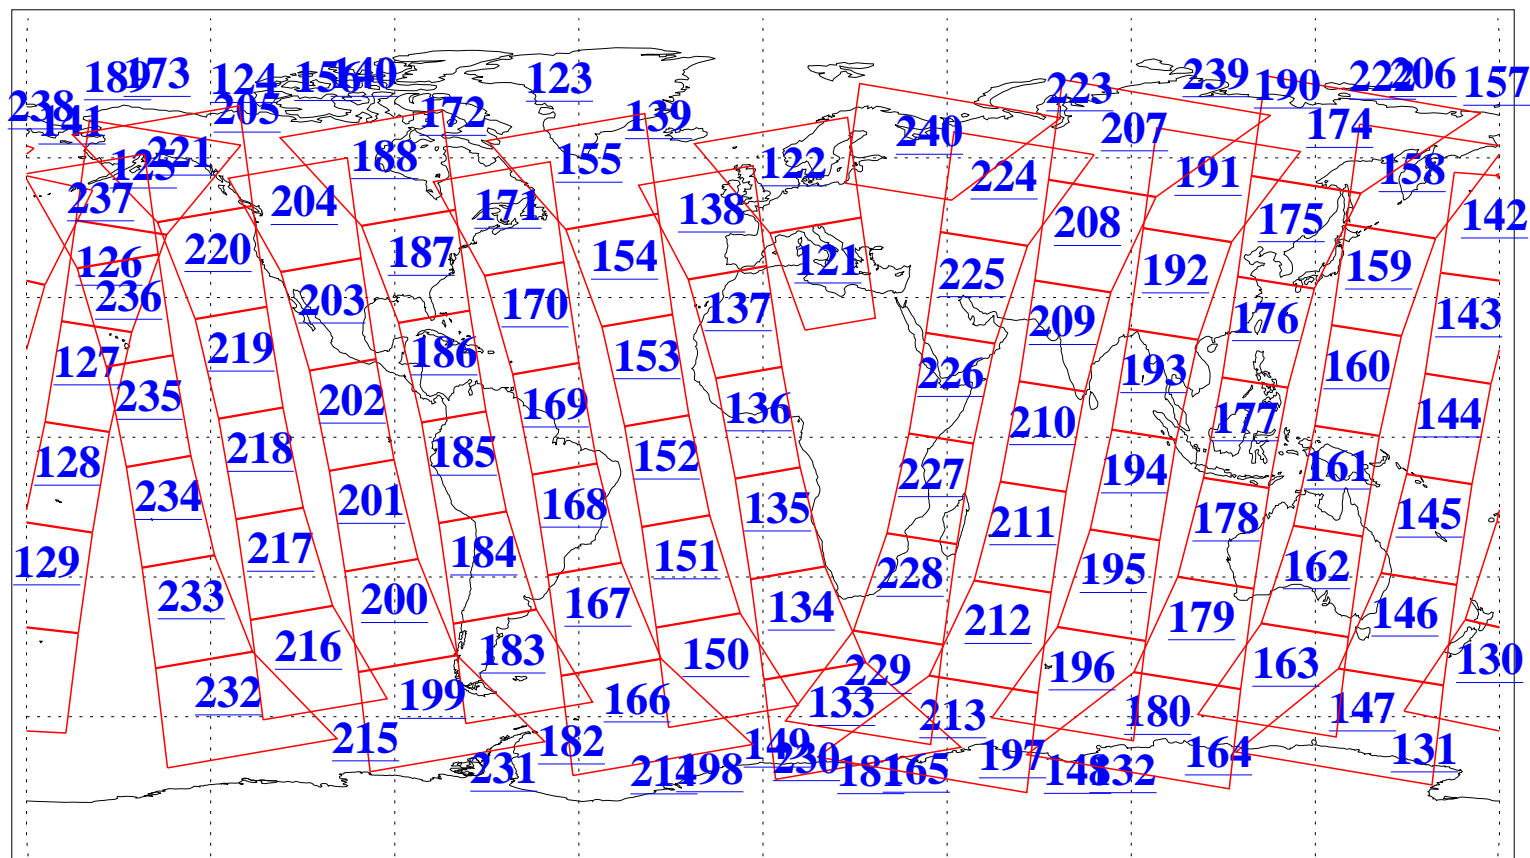

L1B Availability  
AMSU Granules: 240  
HSB Granules: 0  
AIRS Granules: 240

28 Aug 2014  
DoY 240  
Aqua Day 4499  
Granules: 1 to 120

Granules: 121 to 240

Legend: AMSU Available, HSB Available, AIRS Available

L1B Availability  
AMSU Granules: 240  
HSB Granules: 0  
AIRS Granules: 240

28 Aug 2014  
DoY 240  
Aqua Day 4499

Ascending Granules

Descending Granules

Legend: AMSU Available, HSB Available, AIRS Available

L1B Availability  
 AMSU Granules: 240  
 HSB Granules: 0  
 AIRS Granules: 240

28 Aug 2014  
 DoY 240  
 Aqua Day 4499

Northern Hemisphere Granules

Southern Hemisphere Granules

Legend: AMSU Available, HSB Available, AIRS Available