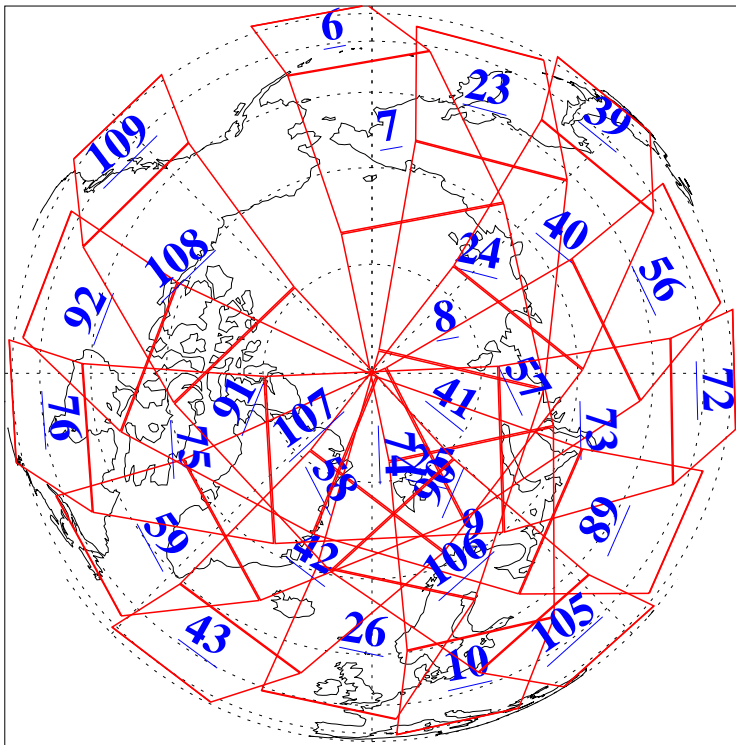

L1B Availability  
AMSU Granules: 240  
HSB Granules: 0  
AIRS Granules: 240

28 Aug 2014  
DoY 240  
Aqua Day 4499  
Granules: 1 to 120

Granules: 121 to 240

Legend: AMSU Available, HSB Available, AIRS Available

L1B Availability  
AMSU Granules: 240  
HSB Granules: 0  
AIRS Granules: 240

28 Aug 2014  
DoY 240  
Aqua Day 4499

Ascending Granules

Descending Granules

Legend: AMSU Available, HSB Available, AIRS Available

L1B Availability  
 AMSU Granules: 240  
 HSB Granules: 0  
 AIRS Granules: 240

28 Aug 2014  
 DoY 240  
 Aqua Day 4499

Northern Hemisphere Granules

Southern Hemisphere Granules

Legend: AMSU Available, HSB Available, AIRS Available