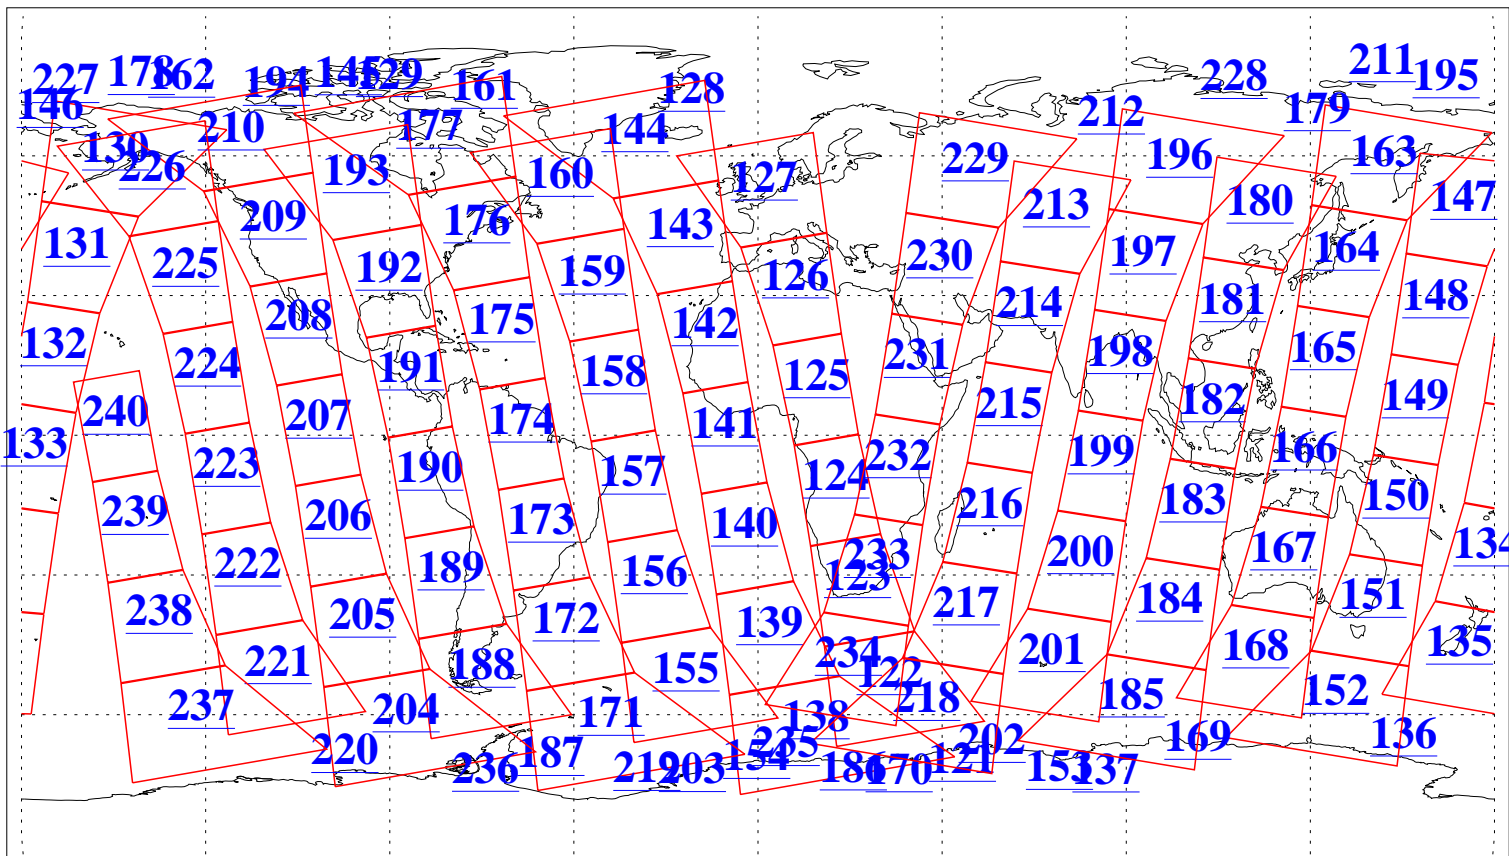

L1B Availability
AMSU Granules: 240
HSB Granules: 0
AIRS Granules: 240

15 Aug 2014
DoY 227
Aqua Day 4486
Granules: 1 to 120

Granules: 121 to 240

Legend: AMSU Available, HSB Available, AIRS Available

L1B Availability
AMSU Granules: 240
HSB Granules: 0
AIRS Granules: 240

15 Aug 2014
DoY 227
Aqua Day 4486
Ascending Granules

Descending Granules

Legend: AMSU Available, HSB Available, AIRS Available

L1B Availability
 AMSU Granules: 240
 HSB Granules: 0
 AIRS Granules: 240

15 Aug 2014
 DoY 227
 Aqua Day 4486

Northern Hemisphere Granules

Southern Hemisphere Granules

Legend: AMSU Available, HSB Available, AIRS Available