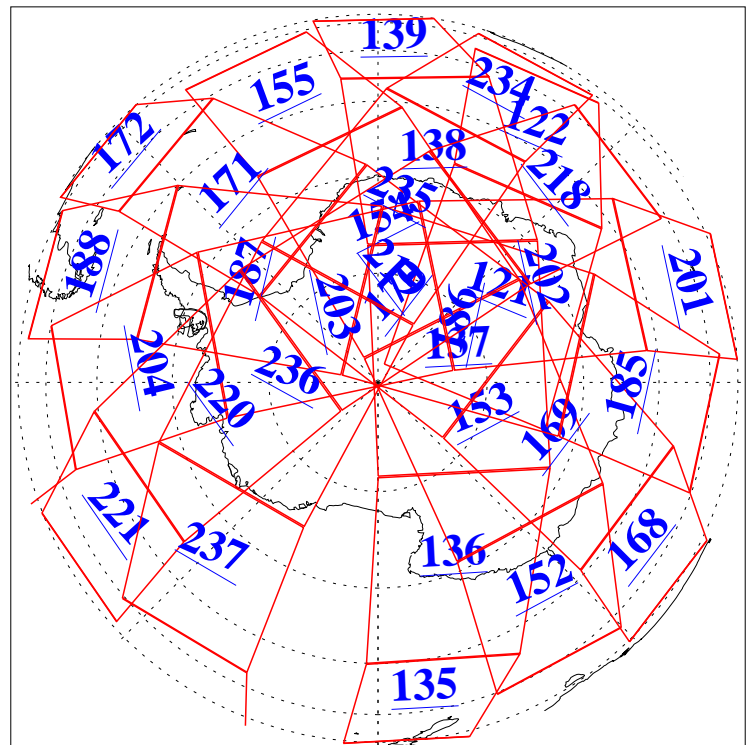

L1B Availability
AMSU Granules: 240
HSB Granules: 0
AIRS Granules: 240

15 Aug 2014
DoY 227
Aqua Day 4486
Granules: 1 to 120

Granules: 121 to 240

Legend: AMSU Available, HSB Available, AIRS Available

L1B Availability
AMSU Granules: 240
HSB Granules: 0
AIRS Granules: 240

15 Aug 2014
DoY 227
Aqua Day 4486
Ascending Granules

Descending Granules

Legend: AMSU Available, HSB Available, AIRS Available

L1B Availability
 AMSU Granules: 240
 HSB Granules: 0
 AIRS Granules: 240

15 Aug 2014
 DoY 227
 Aqua Day 4486

Northern Hemisphere Granules

Southern Hemisphere Granules

Legend: AMSU Available, HSB Available, AIRS Available