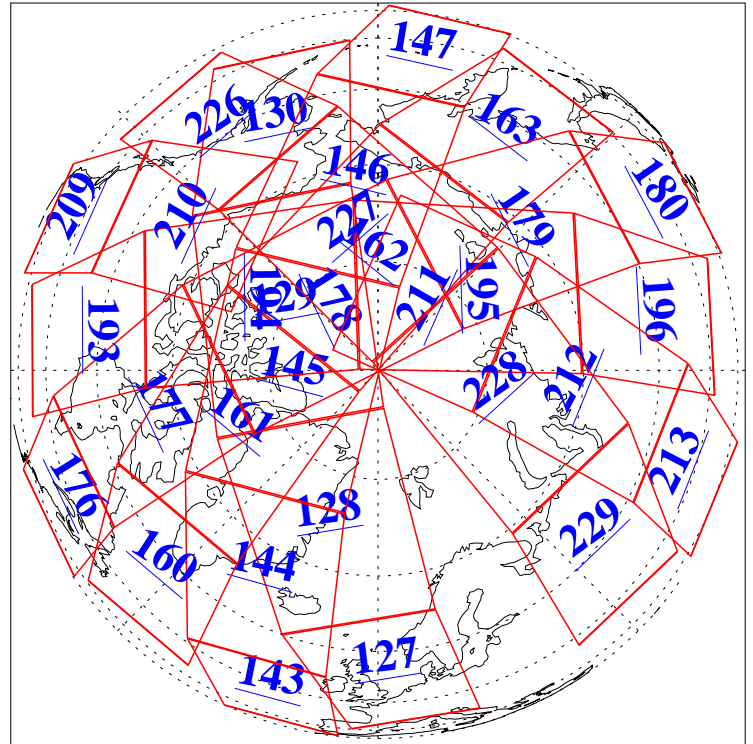

15 Aug 2014
DoY 227
Aqua Day 4486
Ascending Granules

Descending Granules

Legend: AMSU Available, HSB Available, AIRS Available

L1B Availability
 AMSU Granules: 240
 HSB Granules: 0
 AIRS Granules: 240

15 Aug 2014
 DoY 227
 Aqua Day 4486

Northern Hemisphere Granules

Southern Hemisphere Granules

Legend: AMSU Available, HSB Available, AIRS Available