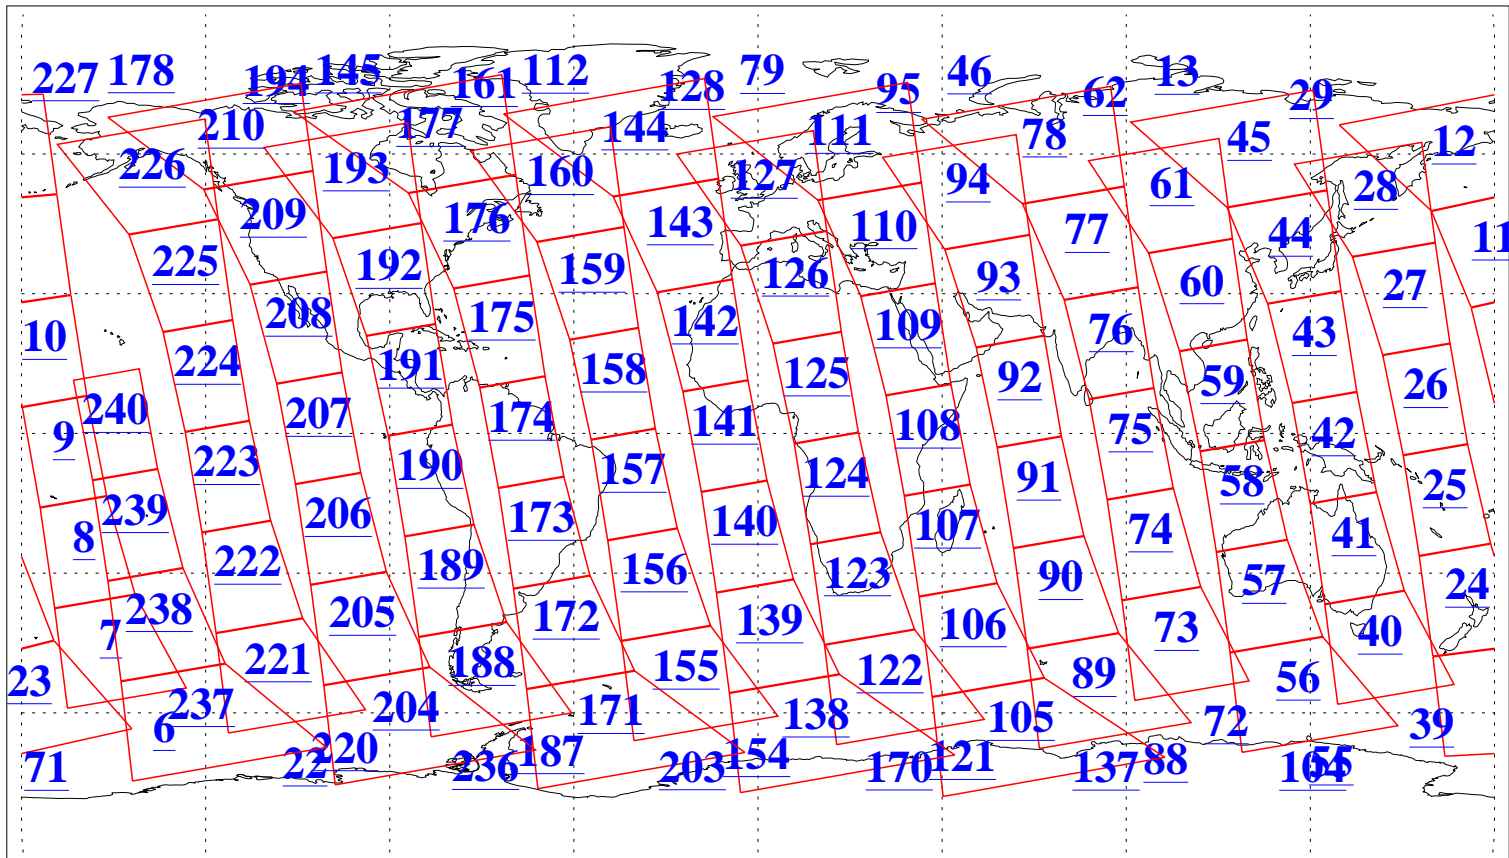

L1B Availability
AMSU Granules: 240
HSB Granules: 0
AIRS Granules: 240

15 Aug 2014
DoY 227
Aqua Day 4486
Granules: 1 to 120

Granules: 121 to 240

Legend: AMSU Available, HSB Available, AIRS Available

L1B Availability
AMSU Granules: 240
HSB Granules: 0
AIRS Granules: 240

15 Aug 2014
DoY 227
Aqua Day 4486
Ascending Granules

Descending Granules

Legend: AMSU Available, HSB Available, AIRS Available

L1B Availability
 AMSU Granules: 240
 HSB Granules: 0
 AIRS Granules: 240

15 Aug 2014
 DoY 227
 Aqua Day 4486

Northern Hemisphere Granules

Southern Hemisphere Granules

Legend: AMSU Available, HSB Available, AIRS Available