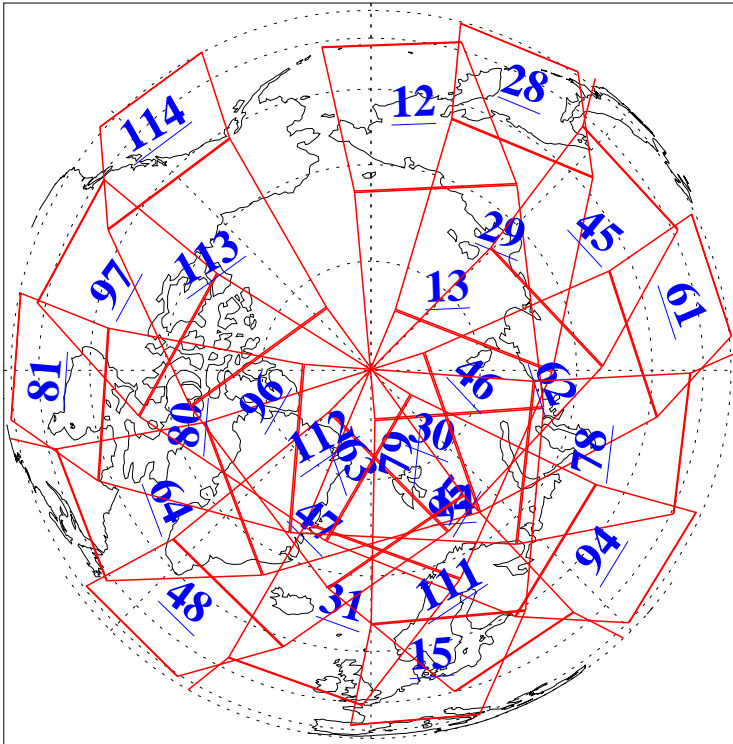

L1B Availability
AMSU Granules: 240
HSB Granules: 0
AIRS Granules: 240

15 Aug 2014
DoY 227
Aqua Day 4486
Granules: 1 to 120

Granules: 121 to 240

Legend: AMSU Available, HSB Available, AIRS Available

L1B Availability
AMSU Granules: 240
HSB Granules: 0
AIRS Granules: 240

15 Aug 2014
DoY 227
Aqua Day 4486
Ascending Granules

Descending Granules

Legend: AMSU Available, HSB Available, AIRS Available

L1B Availability
 AMSU Granules: 240
 HSB Granules: 0
 AIRS Granules: 240

15 Aug 2014
 DoY 227
 Aqua Day 4486

Northern Hemisphere Granules

Southern Hemisphere Granules

Legend: AMSU Available, HSB Available, AIRS Available