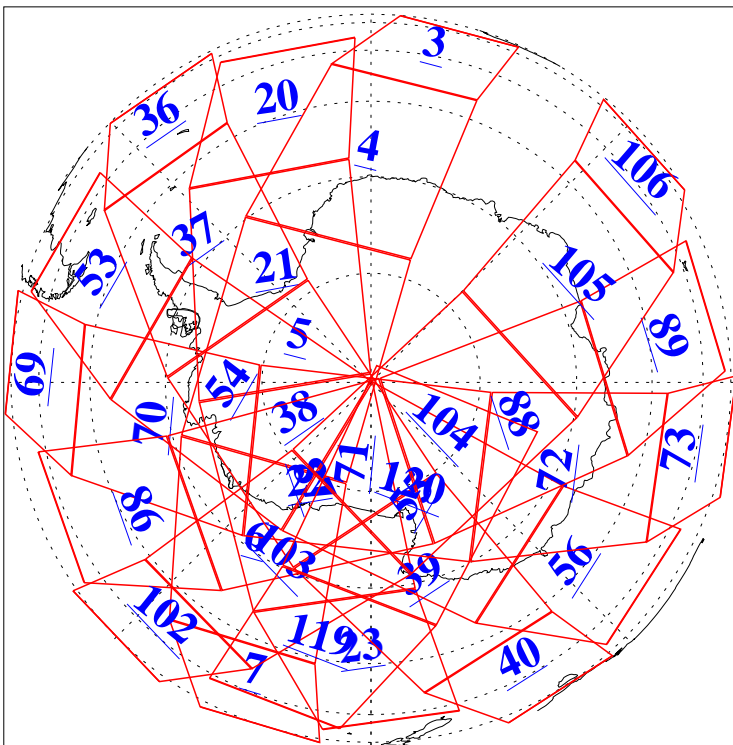

L1B Availability
AMSU Granules: 240
HSB Granules: 0
AIRS Granules: 240

15 Aug 2014
DoY 227
Aqua Day 4486
Granules: 1 to 120

Granules: 121 to 240

Legend: AMSU Available, HSB Available, AIRS Available

L1B Availability
AMSU Granules: 240
HSB Granules: 0
AIRS Granules: 240

15 Aug 2014
DoY 227
Aqua Day 4486
Ascending Granules

Descending Granules

Legend: AMSU Available, HSB Available, AIRS Available

L1B Availability
 AMSU Granules: 240
 HSB Granules: 0
 AIRS Granules: 240

15 Aug 2014
 DoY 227
 Aqua Day 4486

Northern Hemisphere Granules

Southern Hemisphere Granules

Legend: AMSU Available, HSB Available, AIRS Available