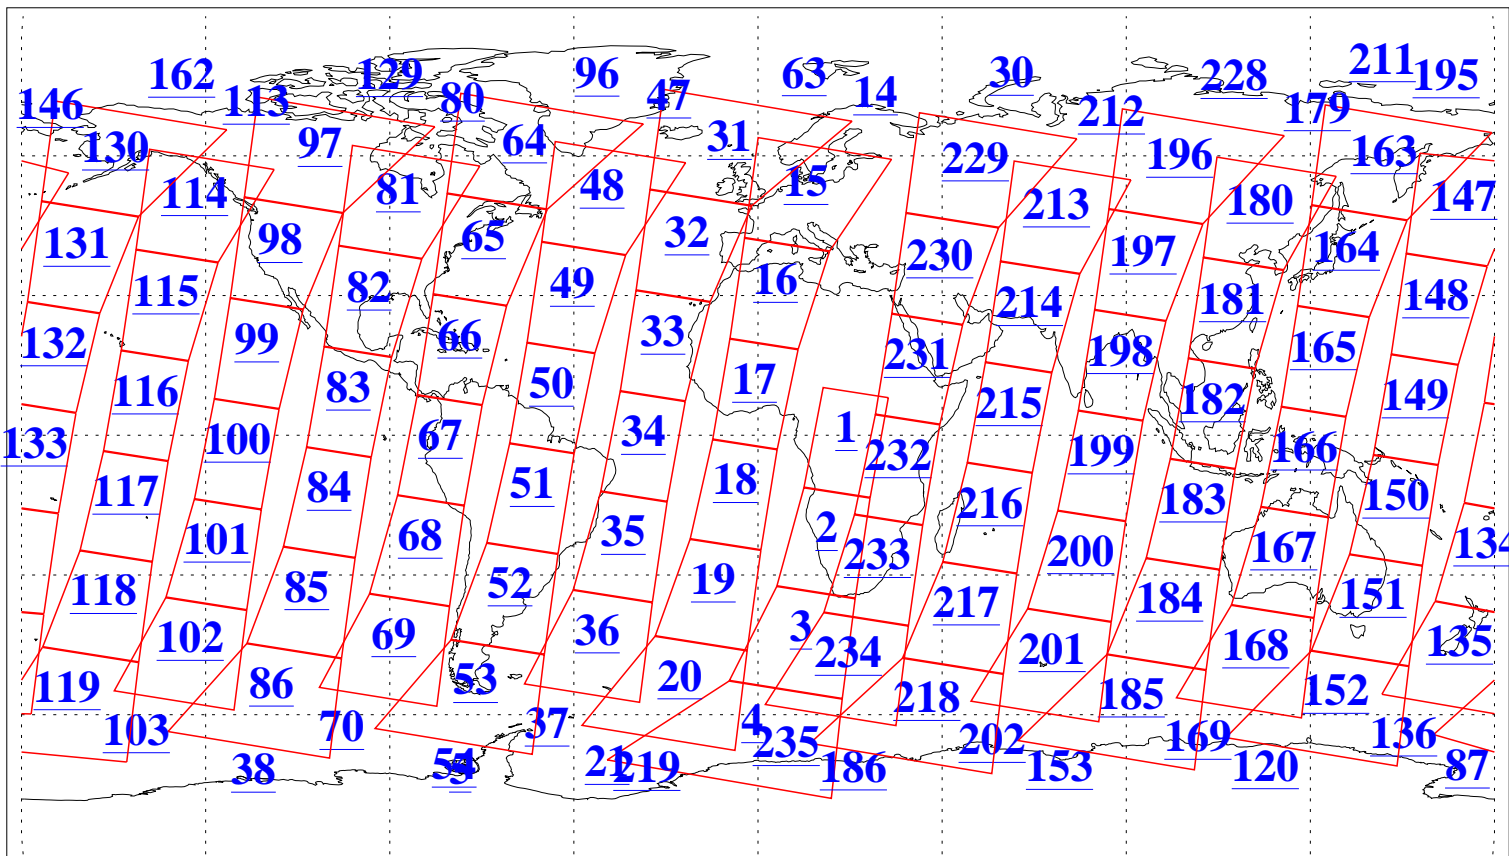

L1B Availability
AMSU Granules: 240
HSB Granules: 0
AIRS Granules: 240

15 Aug 2014
DoY 227
Aqua Day 4486
Granules: 1 to 120

Granules: 121 to 240

Legend: AMSU Available, HSB Available, AIRS Available

L1B Availability
AMSU Granules: 240
HSB Granules: 0
AIRS Granules: 240

15 Aug 2014
DoY 227
Aqua Day 4486
Ascending Granules

Descending Granules

Legend: AMSU Available, HSB Available, AIRS Available

L1B Availability
 AMSU Granules: 240
 HSB Granules: 0
 AIRS Granules: 240

15 Aug 2014
 DoY 227
 Aqua Day 4486

Northern Hemisphere Granules

Southern Hemisphere Granules

Legend: AMSU Available, HSB Available, AIRS Available