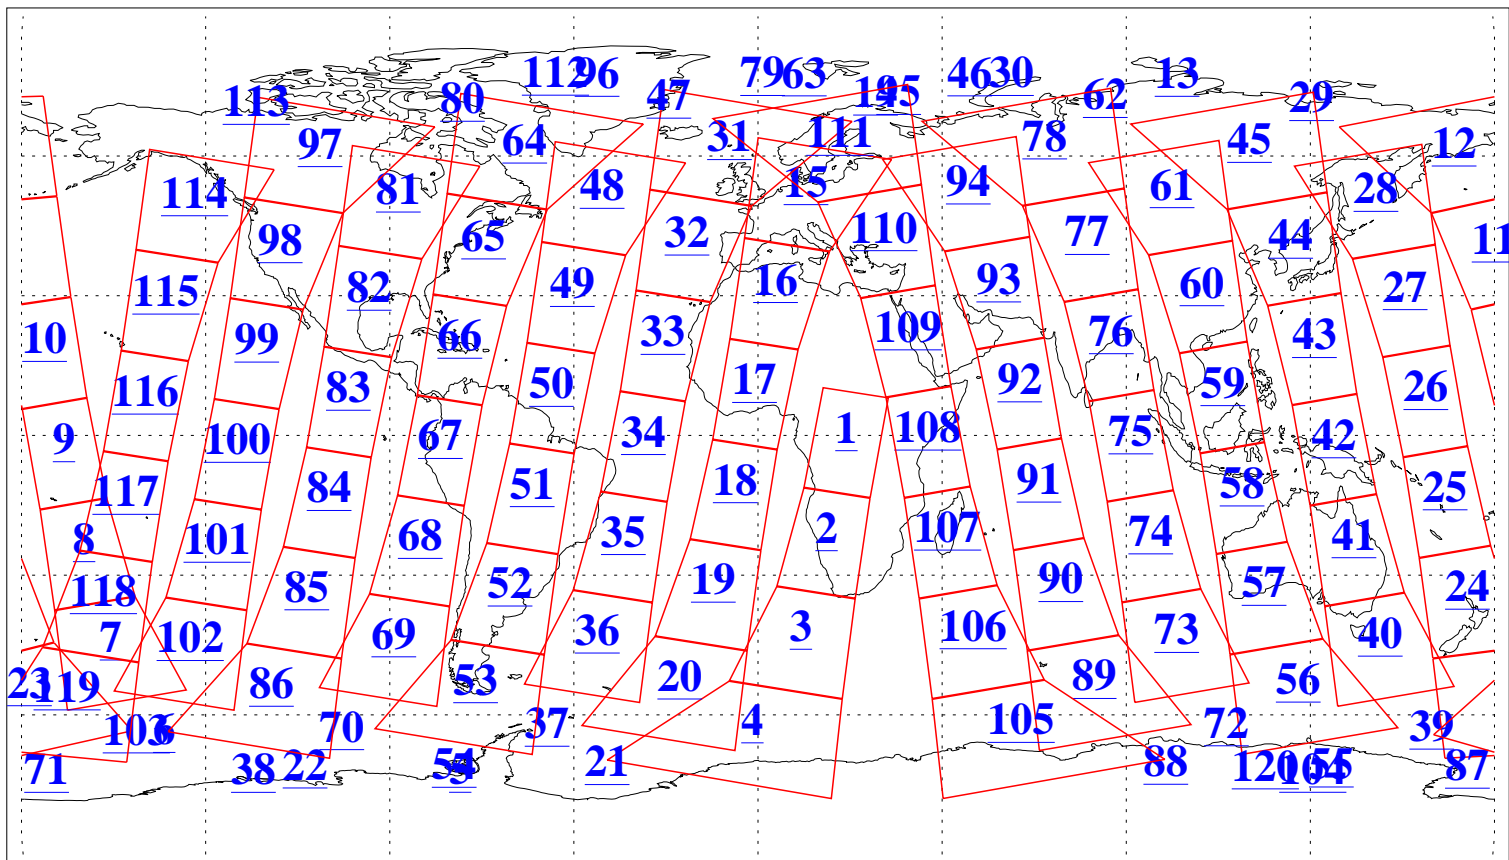

L1B Availability
AMSU Granules: 240
HSB Granules: 0
AIRS Granules: 240

15 Aug 2014
DoY 227
Aqua Day 4486
Granules: 1 to 120

Granules: 121 to 240

Legend: AMSU Available, HSB Available, AIRS Available

L1B Availability
AMSU Granules: 240
HSB Granules: 0
AIRS Granules: 240

15 Aug 2014
DoY 227
Aqua Day 4486
Ascending Granules

Descending Granules

Legend: AMSU Available, HSB Available, AIRS Available

L1B Availability
 AMSU Granules: 240
 HSB Granules: 0
 AIRS Granules: 240

15 Aug 2014
 DoY 227
 Aqua Day 4486

Northern Hemisphere Granules

Southern Hemisphere Granules

Legend: AMSU Available, HSB Available, AIRS Available