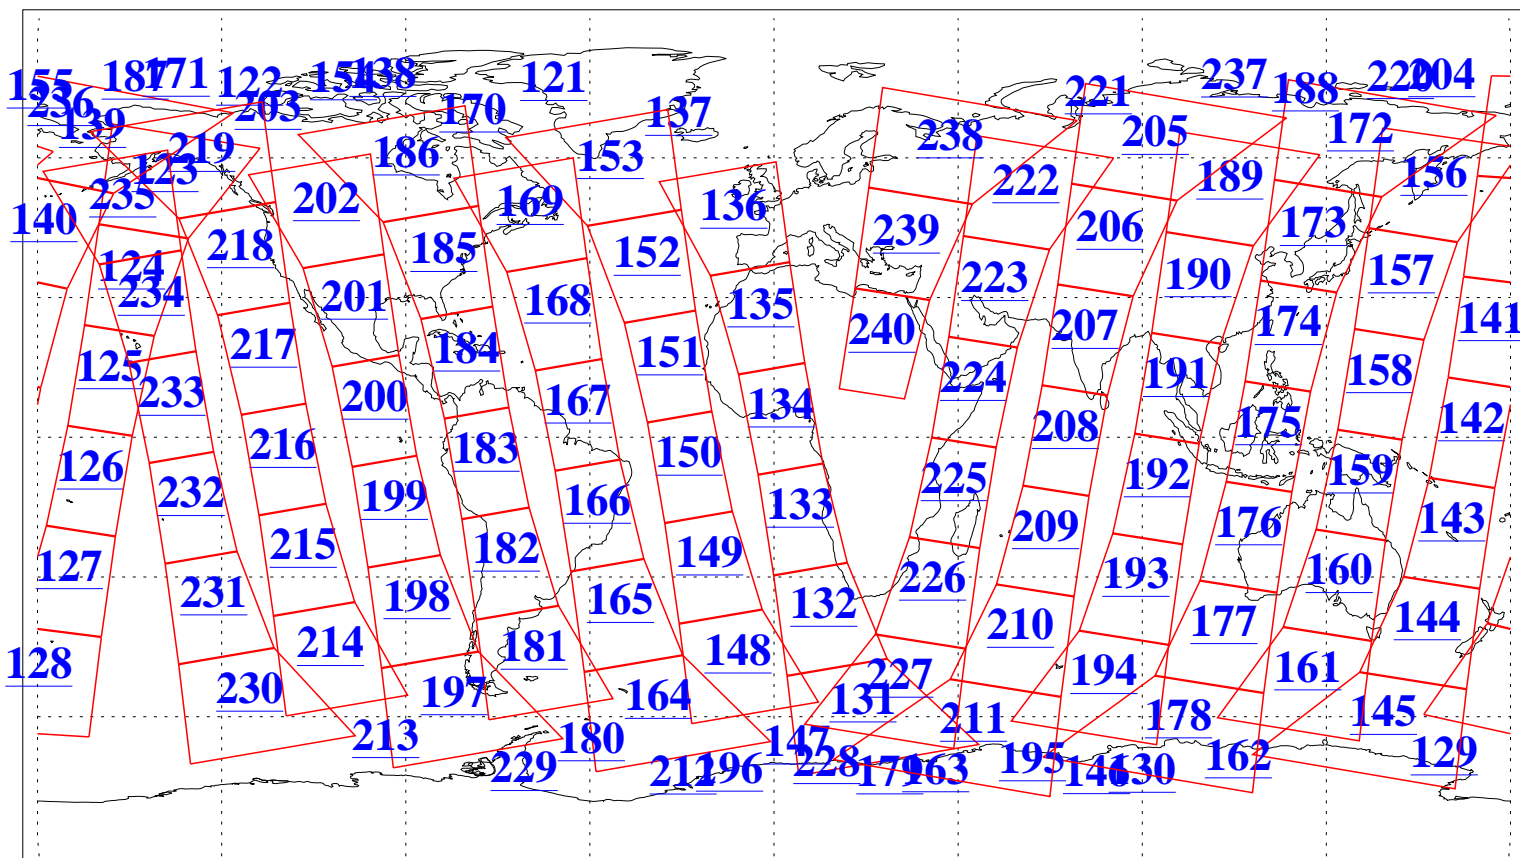

L1B Availability  
AMSU Granules: 240  
HSB Granules: 0  
AIRS Granules: 240

14 Aug 2014  
DoY 226  
Aqua Day 4485  
Granules: 1 to 120

Granules: 121 to 240

Legend: AMSU Available, *HSB Available*, *AIRS Available*

L1B Availability  
AMSU Granules: 240  
HSB Granules: 0  
AIRS Granules: 240

14 Aug 2014  
DoY 226  
Aqua Day 4485  
Ascending Granules

Descending Granules

Legend: AMSU Available, HSB Available, AIRS Available

L1B Availability  
 AMSU Granules: 240  
 HSB Granules: 0  
 AIRS Granules: 240

14 Aug 2014  
 DoY 226  
 Aqua Day 4485

Northern Hemisphere Granules

Southern Hemisphere Granules

Legend: AMSU Available, HSB Available, AIRS Available