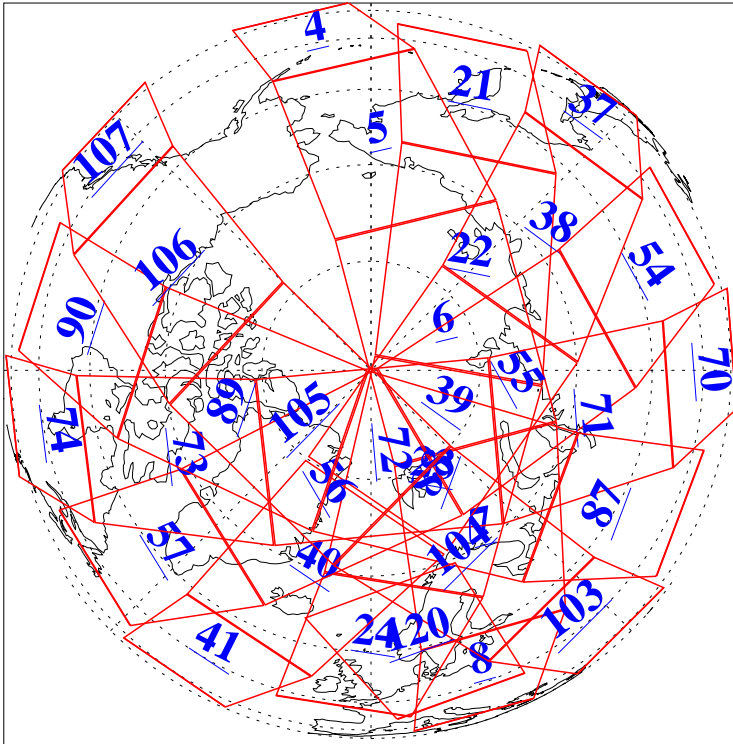

L1B Availability  
AMSU Granules: 240  
HSB Granules: 0  
AIRS Granules: 240

14 Aug 2014  
DoY 226  
Aqua Day 4485  
Granules: 1 to 120

Granules: 121 to 240

Legend: AMSU Available, *HSB Available*, *AIRS Available*

L1B Availability  
AMSU Granules: 240  
HSB Granules: 0  
AIRS Granules: 240

14 Aug 2014  
DoY 226  
Aqua Day 4485  
Ascending Granules

Descending Granules

Legend: AMSU Available, HSB Available, AIRS Available

L1B Availability  
 AMSU Granules: 240  
 HSB Granules: 0  
 AIRS Granules: 240

14 Aug 2014  
 DoY 226  
 Aqua Day 4485

Northern Hemisphere Granules

Southern Hemisphere Granules

Legend: AMSU Available, HSB Available, AIRS Available