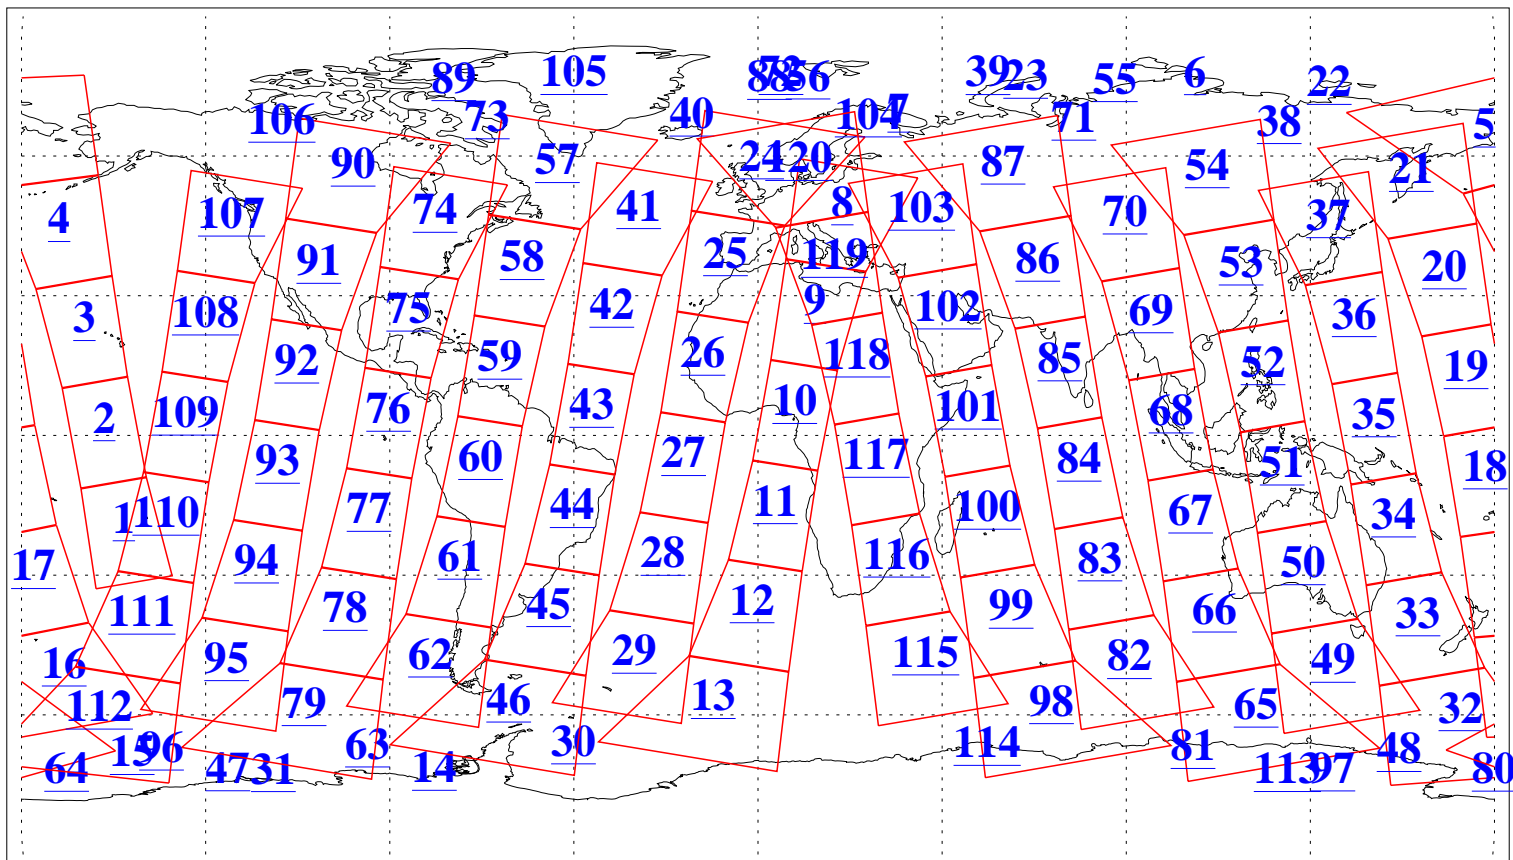

L1B Availability  
AMSU Granules: 240  
HSB Granules: 0  
AIRS Granules: 240

14 Aug 2014  
DoY 226  
Aqua Day 4485  
Granules: 1 to 120

Granules: 121 to 240

Legend: AMSU Available, *HSB Available*, *AIRS Available*

L1B Availability  
AMSU Granules: 240  
HSB Granules: 0  
AIRS Granules: 240

14 Aug 2014  
DoY 226  
Aqua Day 4485  
Ascending Granules

Descending Granules

Legend: AMSU Available, HSB Available, AIRS Available

L1B Availability  
 AMSU Granules: 240  
 HSB Granules: 0  
 AIRS Granules: 240

14 Aug 2014  
 DoY 226  
 Aqua Day 4485

Northern Hemisphere Granules

Southern Hemisphere Granules

Legend: AMSU Available, HSB Available, AIRS Available