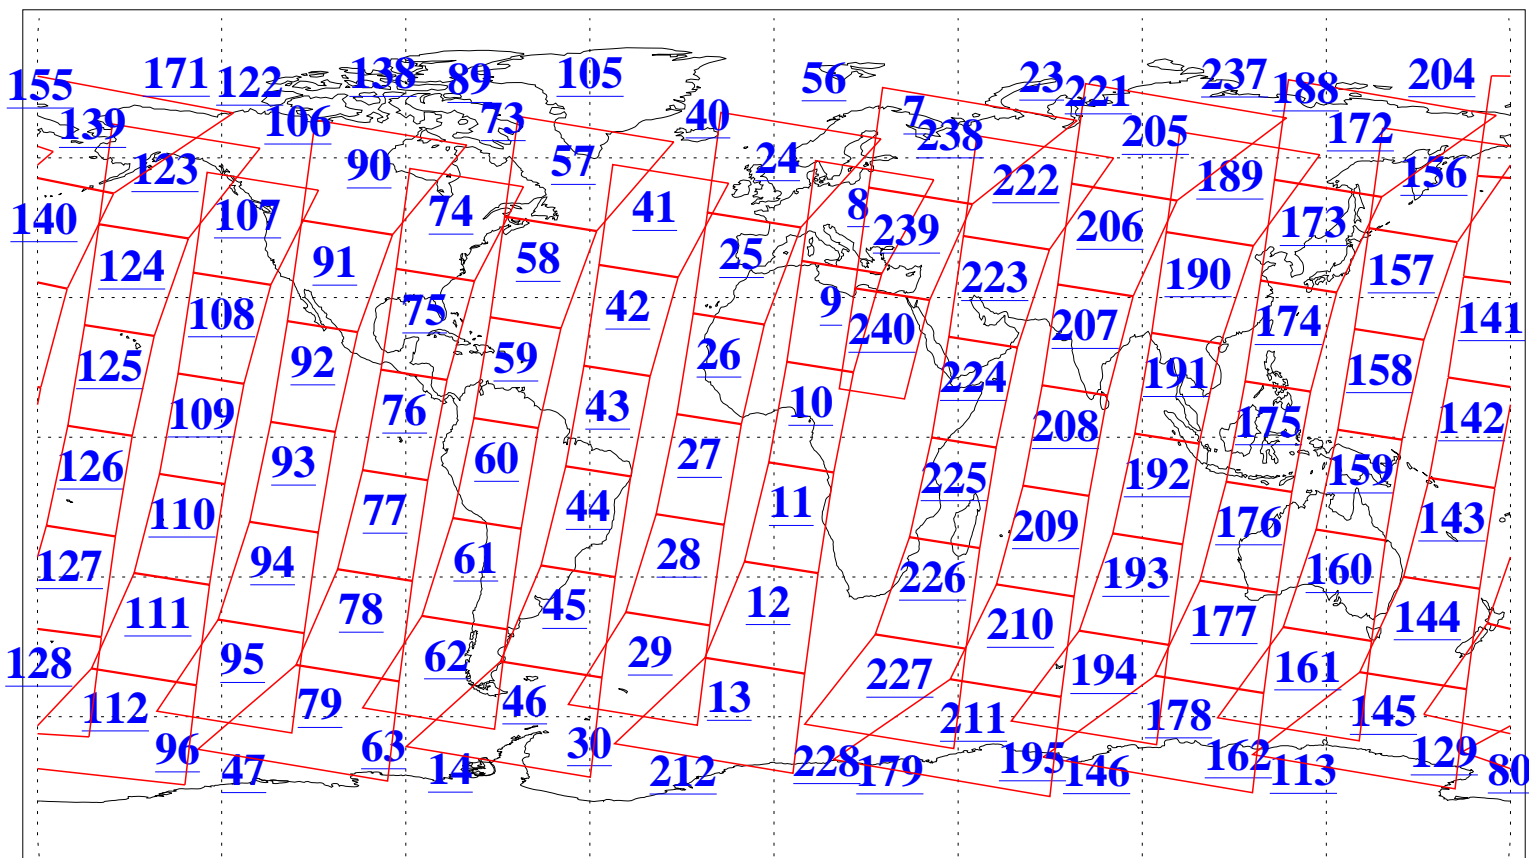

L1B Availability  
AMSU Granules: 240  
HSB Granules: 0  
AIRS Granules: 240

14 Aug 2014  
DoY 226  
Aqua Day 4485  
Granules: 1 to 120

Granules: 121 to 240

Legend: AMSU Available, *HSB Available*, *AIRS Available*

L1B Availability  
AMSU Granules: 240  
HSB Granules: 0  
AIRS Granules: 240

14 Aug 2014  
DoY 226  
Aqua Day 4485  
Ascending Granules

Descending Granules

Legend: AMSU Available, HSB Available, AIRS Available

L1B Availability  
 AMSU Granules: 240  
 HSB Granules: 0  
 AIRS Granules: 240

14 Aug 2014  
 DoY 226  
 Aqua Day 4485

Northern Hemisphere Granules

Southern Hemisphere Granules

Legend: AMSU Available, HSB Available, AIRS Available