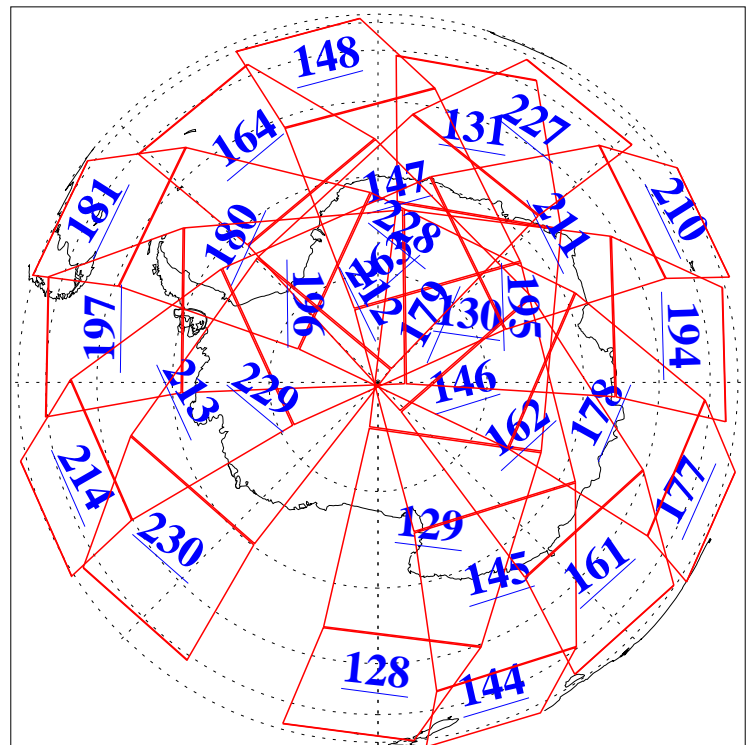

L1B Availability  
AMSU Granules: 240  
HSB Granules: 0  
AIRS Granules: 240

14 Aug 2014  
DoY 226  
Aqua Day 4485  
Granules: 1 to 120

Granules: 121 to 240

Legend: AMSU Available, *HSB Available*, *AIRS Available*

L1B Availability  
AMSU Granules: 240  
HSB Granules: 0  
AIRS Granules: 240

14 Aug 2014  
DoY 226  
Aqua Day 4485  
Ascending Granules

Descending Granules

Legend: AMSU Available, HSB Available, AIRS Available

L1B Availability  
 AMSU Granules: 240  
 HSB Granules: 0  
 AIRS Granules: 240

14 Aug 2014  
 DoY 226  
 Aqua Day 4485

Northern Hemisphere Granules

Southern Hemisphere Granules

Legend: AMSU Available, HSB Available, AIRS Available