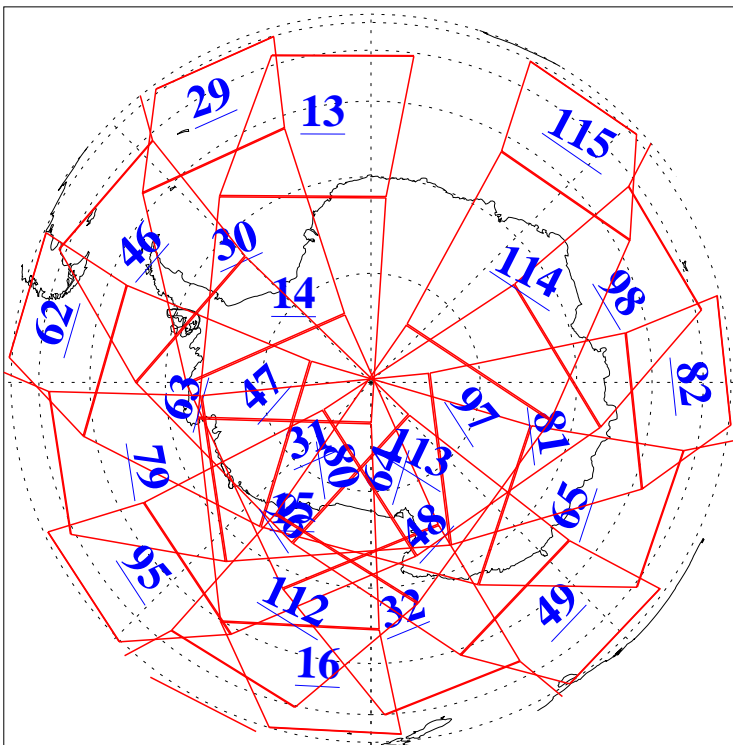

L1B Availability  
AMSU Granules: 240  
HSB Granules: 0  
AIRS Granules: 240

14 Aug 2014  
DoY 226  
Aqua Day 4485  
Granules: 1 to 120

Granules: 121 to 240

Legend: AMSU Available, *HSB Available*, *AIRS Available*

L1B Availability  
AMSU Granules: 240  
HSB Granules: 0  
AIRS Granules: 240

14 Aug 2014  
DoY 226  
Aqua Day 4485  
Ascending Granules

Descending Granules

Legend: AMSU Available, HSB Available, AIRS Available

L1B Availability  
 AMSU Granules: 240  
 HSB Granules: 0  
 AIRS Granules: 240

14 Aug 2014  
 DoY 226  
 Aqua Day 4485

Northern Hemisphere Granules

Southern Hemisphere Granules

Legend: AMSU Available, HSB Available, AIRS Available