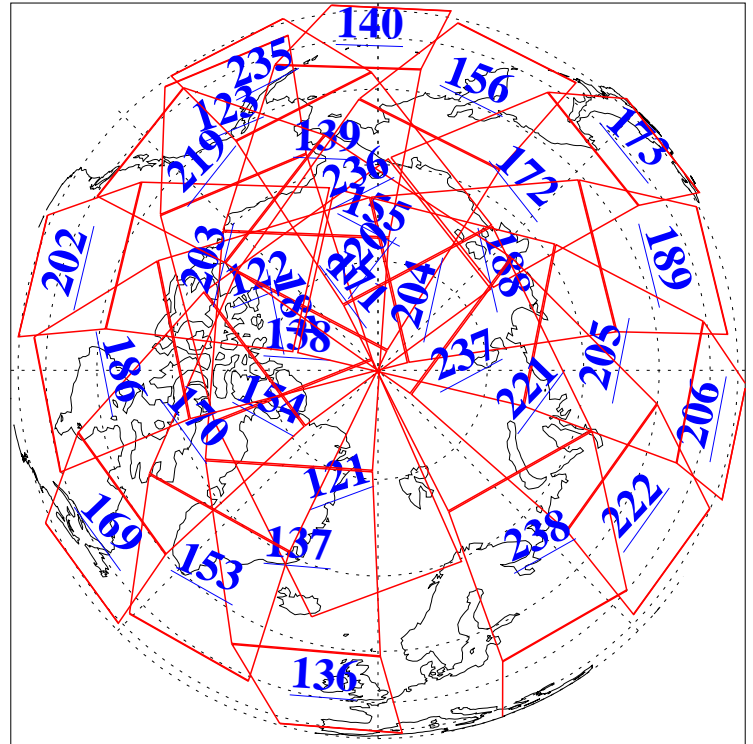

L1B Availability  
AMSU Granules: 240  
HSB Granules: 0  
AIRS Granules: 240

14 Aug 2014  
DoY 226  
Aqua Day 4485  
Granules: 1 to 120

Granules: 121 to 240

Legend: AMSU Available, *HSB Available*, *AIRS Available*

L1B Availability  
AMSU Granules: 240  
HSB Granules: 0  
AIRS Granules: 240

14 Aug 2014  
DoY 226  
Aqua Day 4485  
Ascending Granules

Descending Granules

Legend: AMSU Available, HSB Available, AIRS Available

L1B Availability  
 AMSU Granules: 240  
 HSB Granules: 0  
 AIRS Granules: 240

14 Aug 2014  
 DoY 226  
 Aqua Day 4485

Northern Hemisphere Granules

Southern Hemisphere Granules

Legend: AMSU Available, HSB Available, AIRS Available