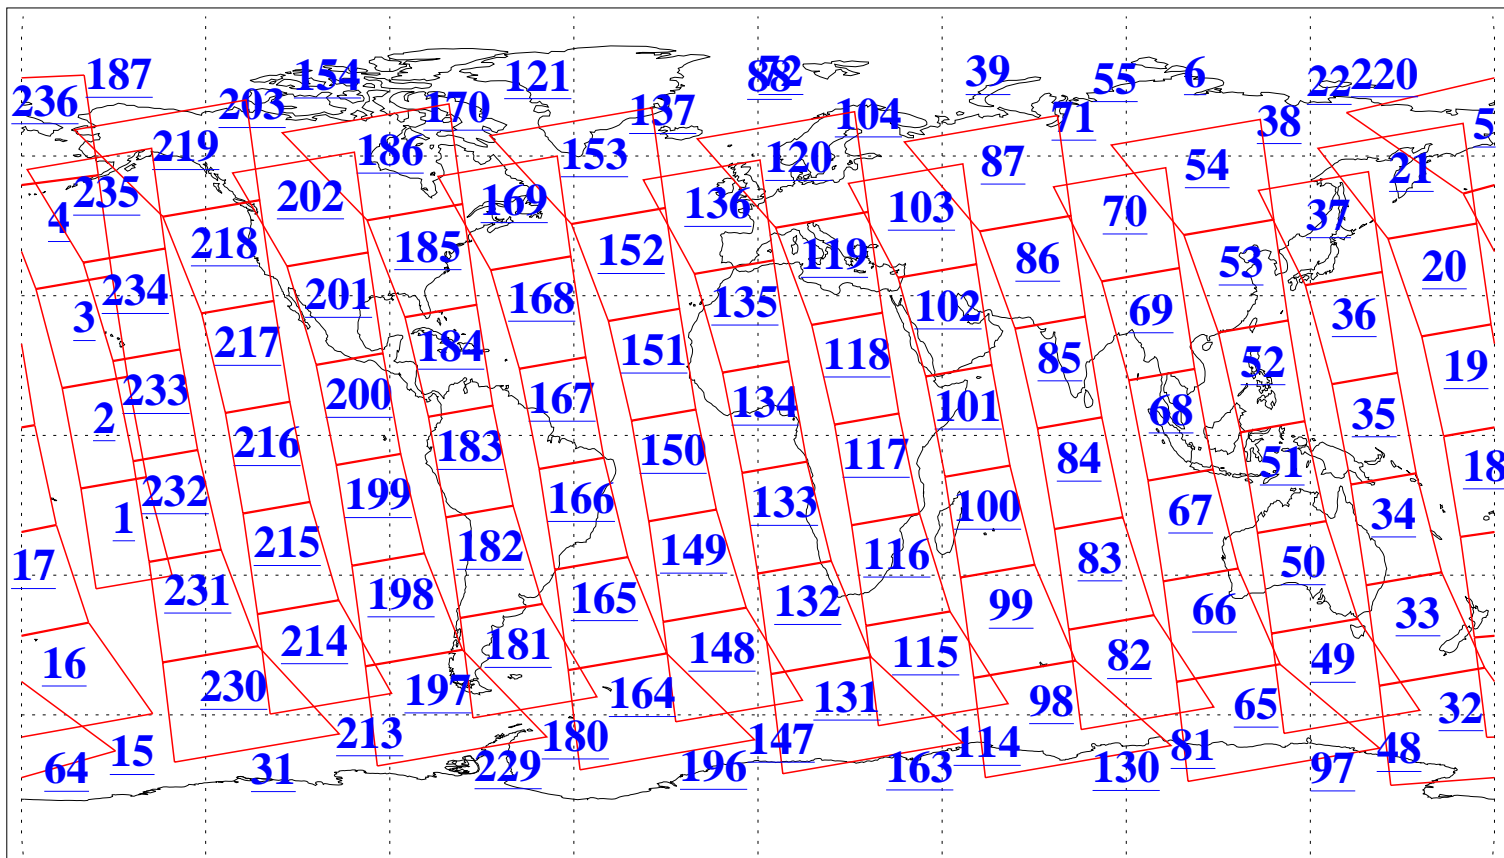

L1B Availability  
AMSU Granules: 240  
HSB Granules: 0  
AIRS Granules: 240

14 Aug 2014  
DoY 226  
Aqua Day 4485  
Granules: 1 to 120

Granules: 121 to 240

Legend: AMSU Available, *HSB Available*, *AIRS Available*

L1B Availability  
AMSU Granules: 240  
HSB Granules: 0  
AIRS Granules: 240

14 Aug 2014  
DoY 226  
Aqua Day 4485  
Ascending Granules

Descending Granules

Legend: AMSU Available, HSB Available, AIRS Available

L1B Availability  
 AMSU Granules: 240  
 HSB Granules: 0  
 AIRS Granules: 240

14 Aug 2014  
 DoY 226  
 Aqua Day 4485

Northern Hemisphere Granules

Southern Hemisphere Granules

Legend: AMSU Available, HSB Available, AIRS Available