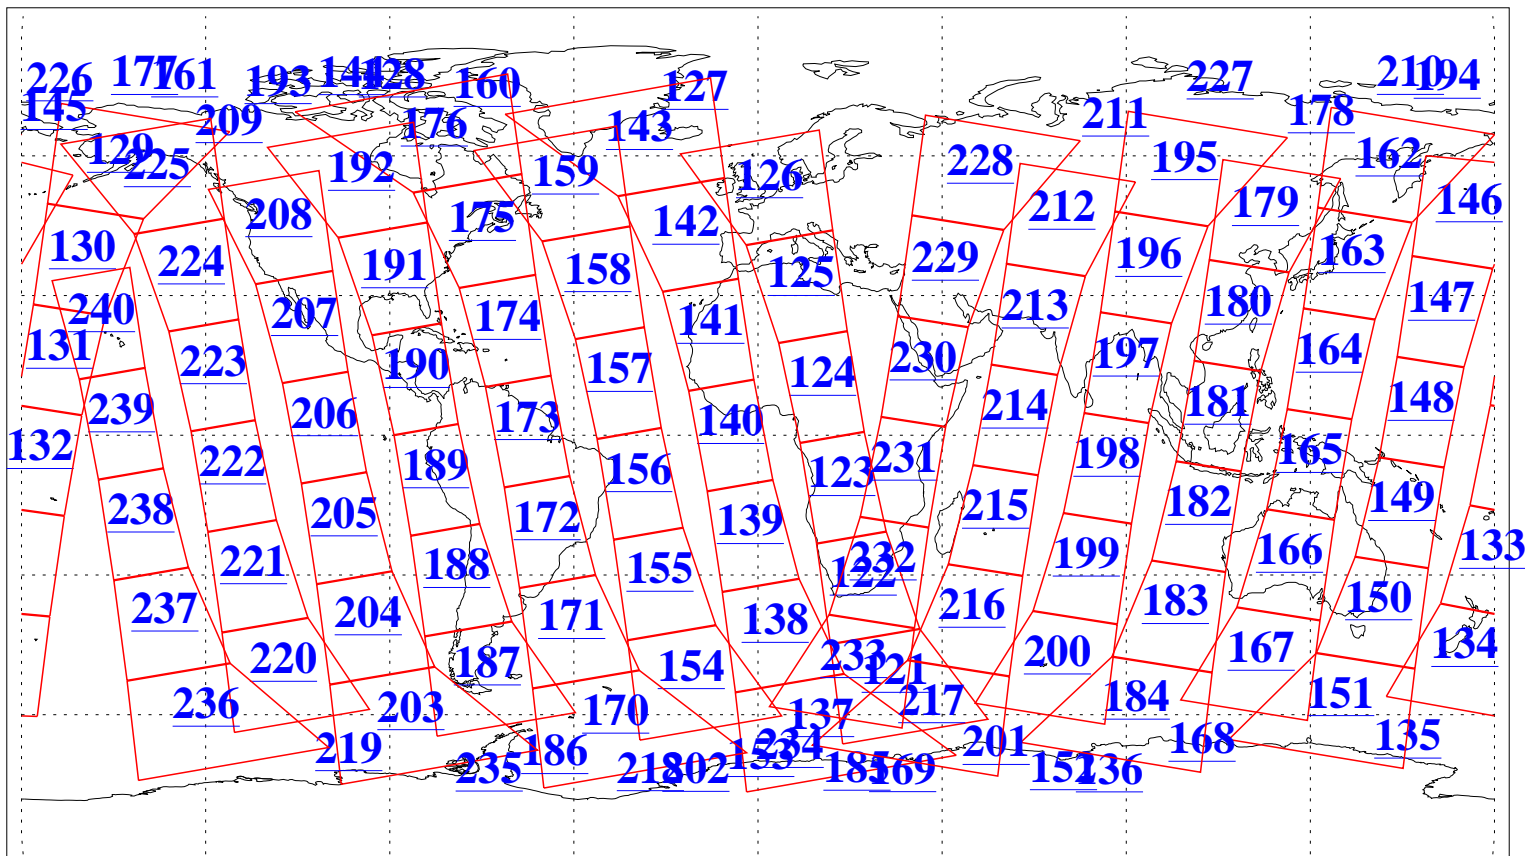

L1B Availability
AMSU Granules: 240
HSB Granules: 0
AIRS Granules: 240

8 Aug 2014
DoY 220
Aqua Day 4479
Granules: 1 to 120

Granules: 121 to 240

Legend: AMSU Available, HSB Available, AIRS Available

L1B Availability
AMSU Granules: 240
HSB Granules: 0
AIRS Granules: 240

8 Aug 2014
DoY 220
Aqua Day 4479

Ascending Granules

Descending Granules

Legend: AMSU Available, HSB Available, AIRS Available

L1B Availability
 AMSU Granules: 240
 HSB Granules: 0
 AIRS Granules: 240

8 Aug 2014
 DoY 220
 Aqua Day 4479

Northern Hemisphere Granules

Southern Hemisphere Granules

Legend: AMSU Available, HSB Available, AIRS Available