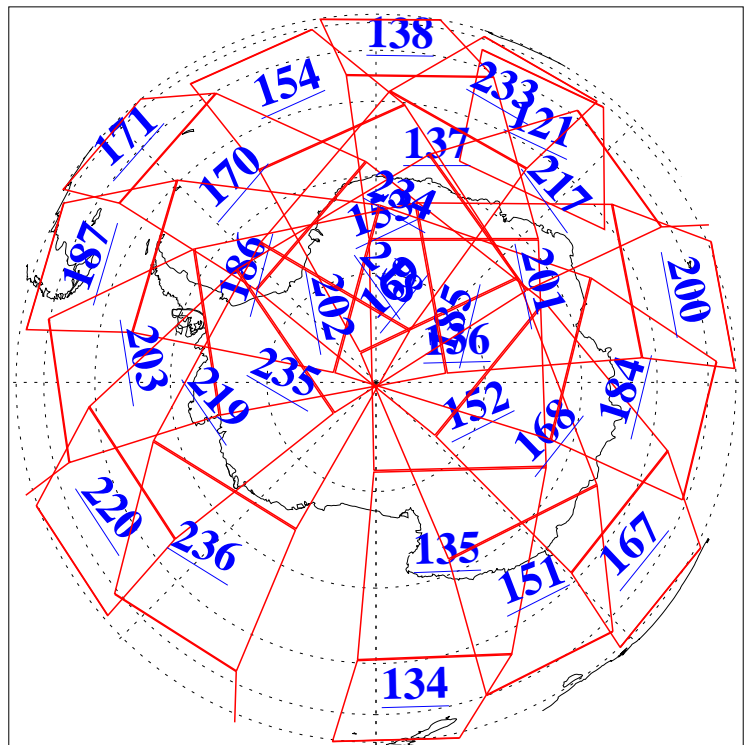

8 Aug 2014
DoY 220
Aqua Day 4479

Ascending Granules

Descending Granules

Legend: AMSU Available, HSB Available, AIRS Available

L1B Availability
 AMSU Granules: 240
 HSB Granules: 0
 AIRS Granules: 240

8 Aug 2014
 DoY 220
 Aqua Day 4479

Northern Hemisphere Granules

Southern Hemisphere Granules

Legend: AMSU Available, HSB Available, AIRS Available