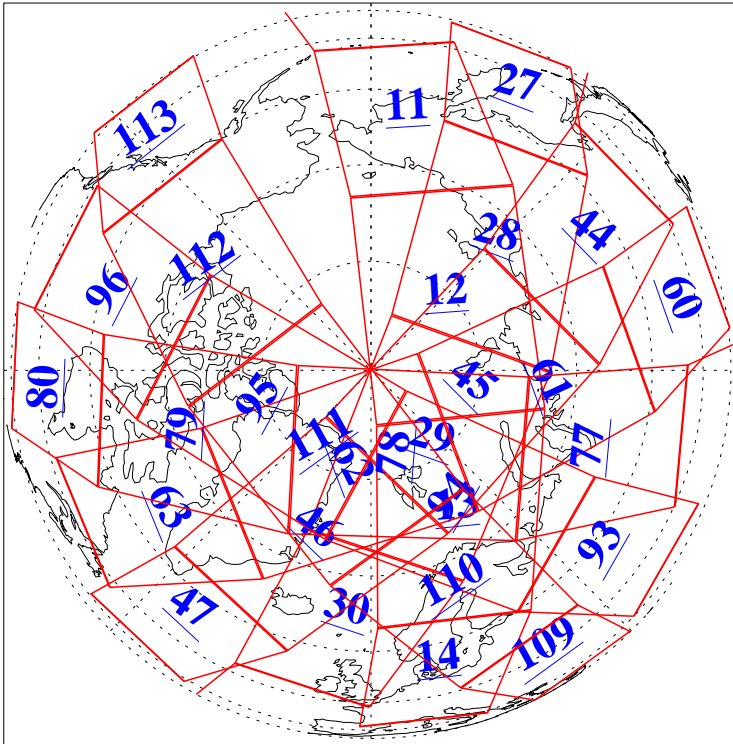

L1B Availability
AMSU Granules: 240
HSB Granules: 0
AIRS Granules: 240

8 Aug 2014
DoY 220
Aqua Day 4479
Granules: 1 to 120

Granules: 121 to 240

Legend: AMSU Available, HSB Available, AIRS Available

L1B Availability
AMSU Granules: 240
HSB Granules: 0
AIRS Granules: 240

8 Aug 2014
DoY 220
Aqua Day 4479

Ascending Granules

Descending Granules

Legend: AMSU Available, HSB Available, AIRS Available

L1B Availability
 AMSU Granules: 240
 HSB Granules: 0
 AIRS Granules: 240

8 Aug 2014
 DoY 220
 Aqua Day 4479

Northern Hemisphere Granules

Southern Hemisphere Granules

Legend: AMSU Available, HSB Available, AIRS Available