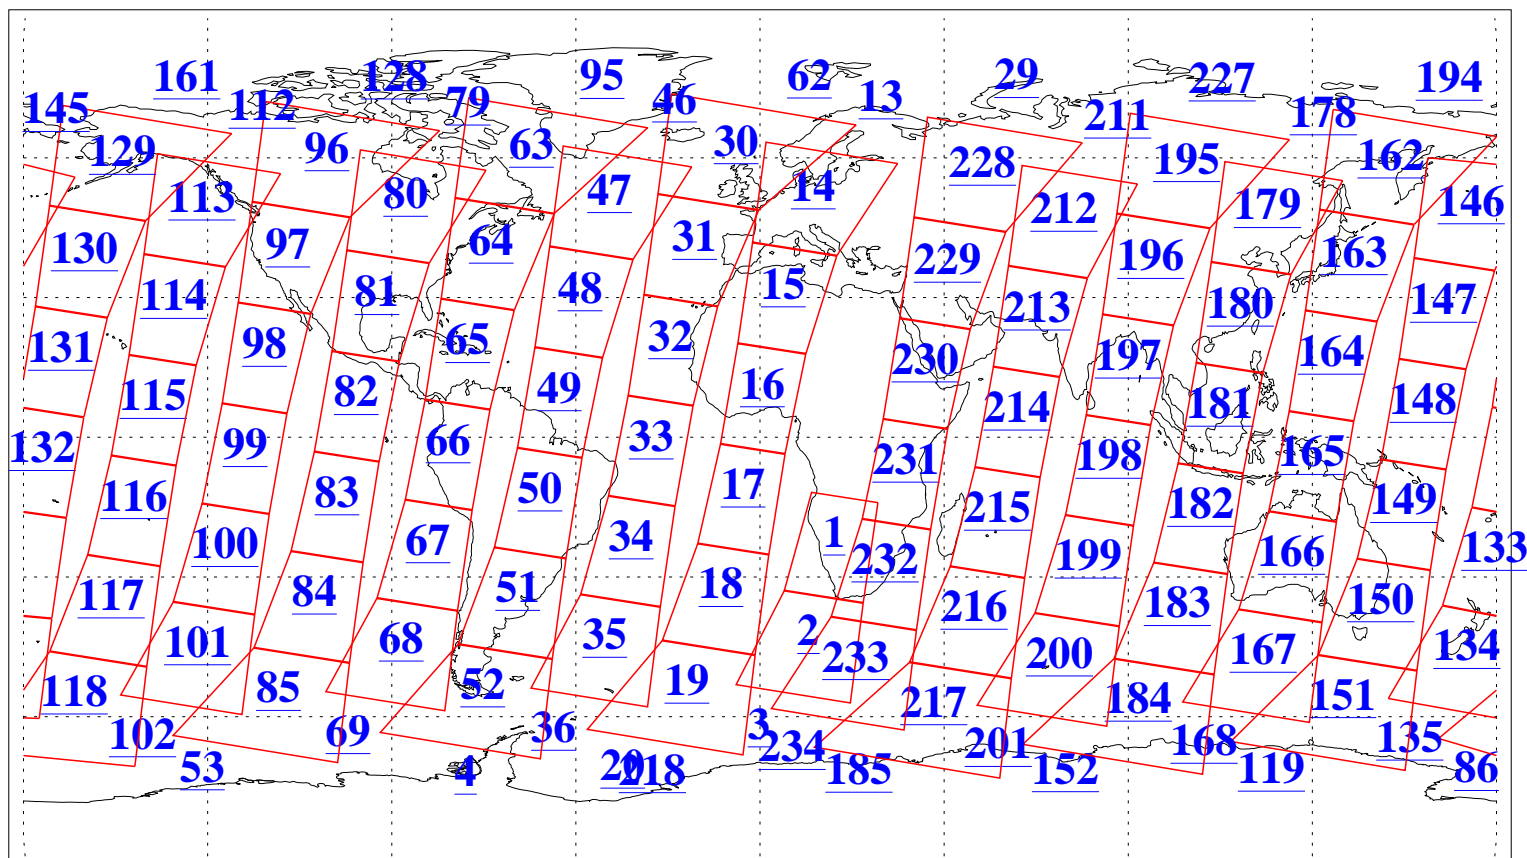

L1B Availability
AMSU Granules: 240
HSB Granules: 0
AIRS Granules: 240

8 Aug 2014
DoY 220
Aqua Day 4479
Granules: 1 to 120

Granules: 121 to 240

Legend: AMSU Available, HSB Available, AIRS Available

L1B Availability
AMSU Granules: 240
HSB Granules: 0
AIRS Granules: 240

8 Aug 2014
DoY 220
Aqua Day 4479

Ascending Granules

Descending Granules

Legend: AMSU Available, HSB Available, AIRS Available

L1B Availability
 AMSU Granules: 240
 HSB Granules: 0
 AIRS Granules: 240

8 Aug 2014
 DoY 220
 Aqua Day 4479

Northern Hemisphere Granules

Southern Hemisphere Granules

Legend: AMSU Available, HSB Available, AIRS Available