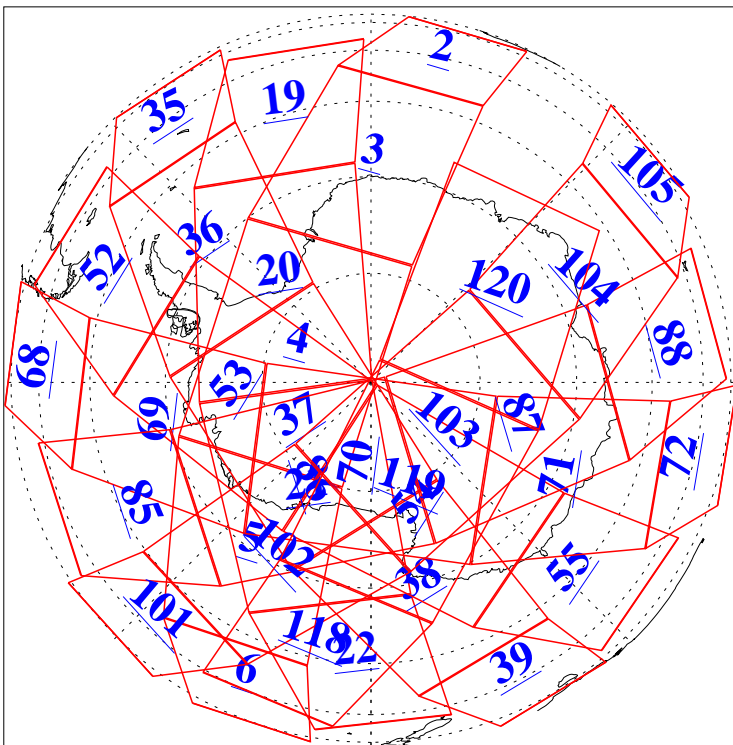

L1B Availability
AMSU Granules: 240
HSB Granules: 0
AIRS Granules: 240

8 Aug 2014
DoY 220
Aqua Day 4479
Granules: 1 to 120

Granules: 121 to 240

Legend: AMSU Available, HSB Available, AIRS Available

L1B Availability
AMSU Granules: 240
HSB Granules: 0
AIRS Granules: 240

8 Aug 2014
DoY 220
Aqua Day 4479

Ascending Granules

Descending Granules

Legend: AMSU Available, HSB Available, AIRS Available

L1B Availability
 AMSU Granules: 240
 HSB Granules: 0
 AIRS Granules: 240

8 Aug 2014
 DoY 220
 Aqua Day 4479

Northern Hemisphere Granules

Southern Hemisphere Granules

Legend: AMSU Available, HSB Available, AIRS Available