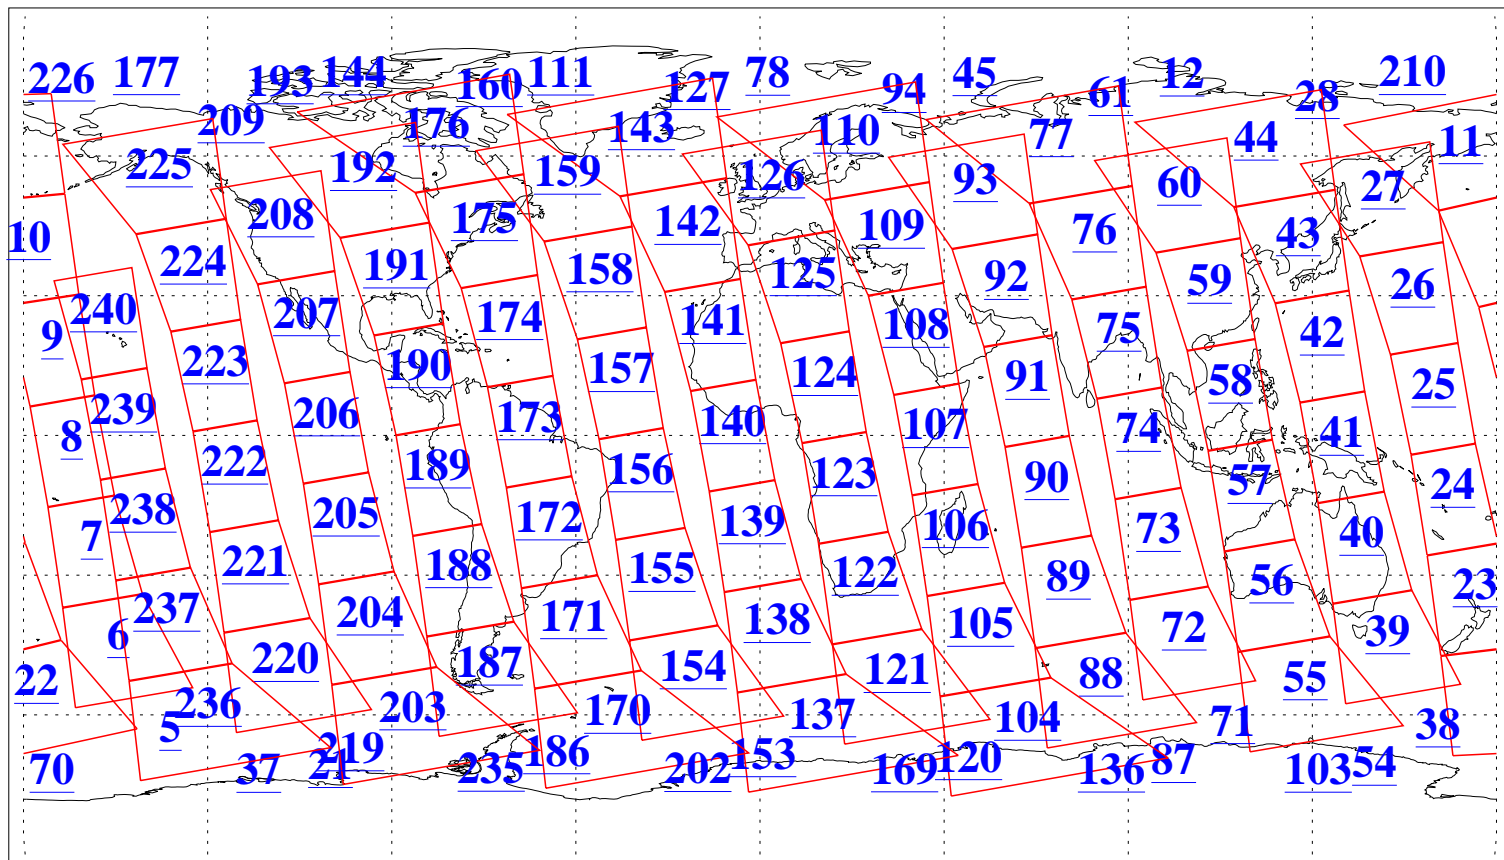

L1B Availability
AMSU Granules: 240
HSB Granules: 0
AIRS Granules: 240

8 Aug 2014
DoY 220
Aqua Day 4479
Granules: 1 to 120

Granules: 121 to 240

Legend: AMSU Available, HSB Available, AIRS Available

L1B Availability
AMSU Granules: 240
HSB Granules: 0
AIRS Granules: 240

8 Aug 2014
DoY 220
Aqua Day 4479

Ascending Granules

Descending Granules

Legend: AMSU Available, HSB Available, AIRS Available

L1B Availability
 AMSU Granules: 240
 HSB Granules: 0
 AIRS Granules: 240

8 Aug 2014
 DoY 220
 Aqua Day 4479

Northern Hemisphere Granules

Southern Hemisphere Granules

Legend: AMSU Available, HSB Available, AIRS Available