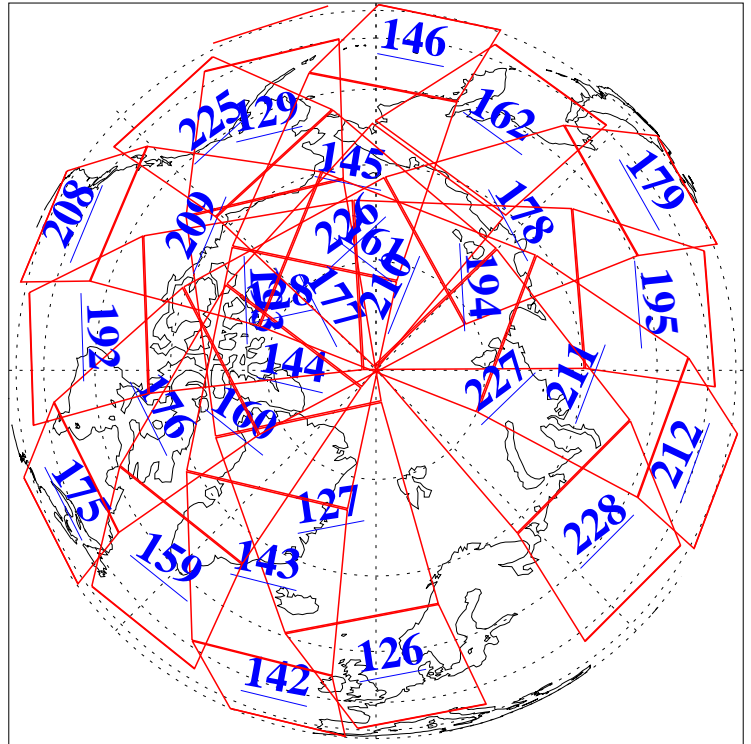

8 Aug 2014
DoY 220
Aqua Day 4479

Ascending Granules

Descending Granules

Legend: AMSU Available, HSB Available, AIRS Available

L1B Availability
 AMSU Granules: 240
 HSB Granules: 0
 AIRS Granules: 240

8 Aug 2014
 DoY 220
 Aqua Day 4479

Northern Hemisphere Granules

Southern Hemisphere Granules

Legend: AMSU Available, HSB Available, AIRS Available