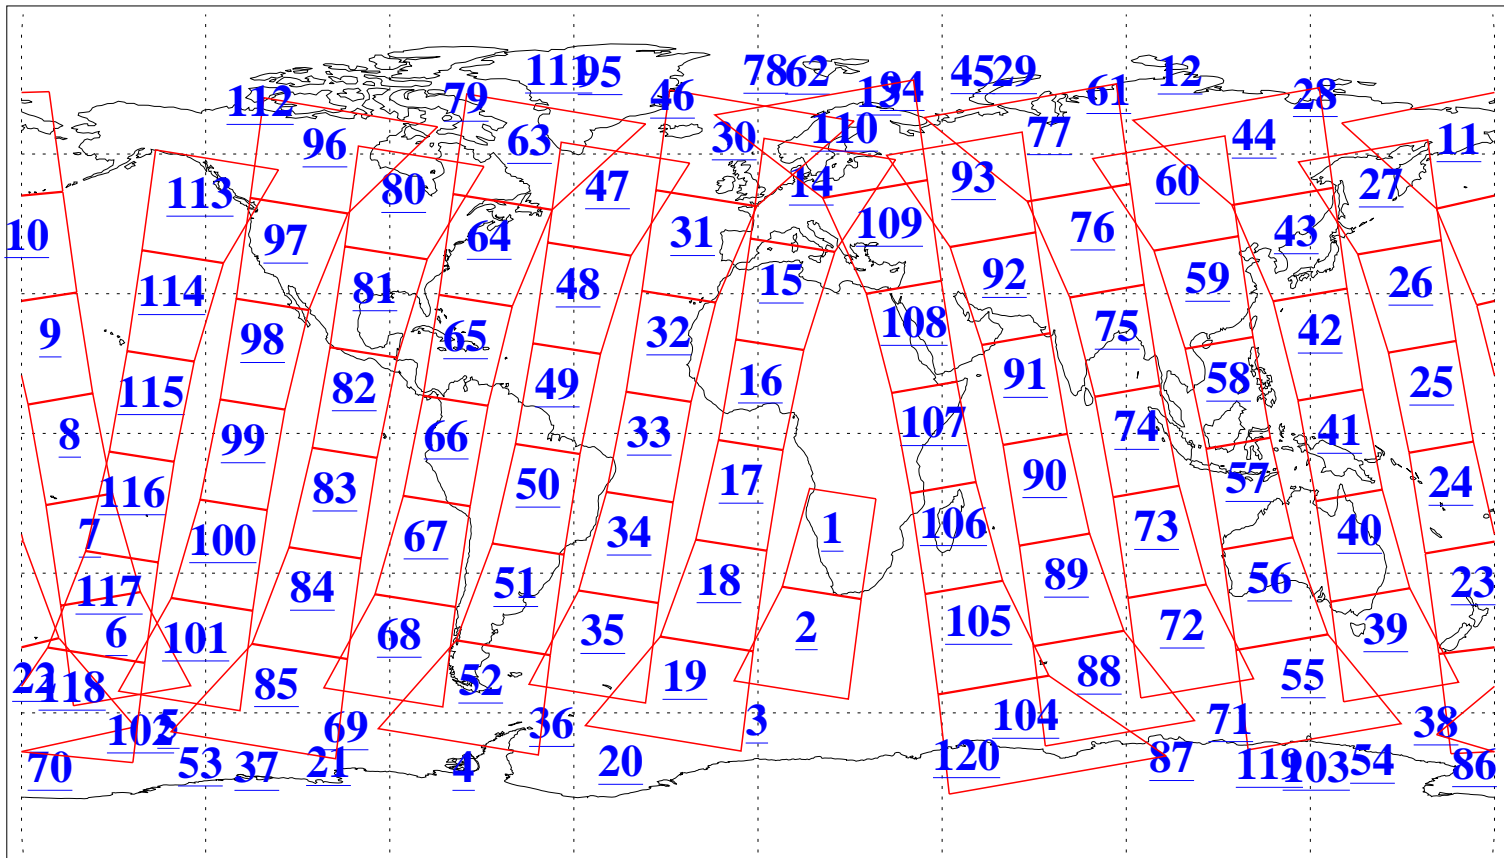

L1B Availability
AMSU Granules: 240
HSB Granules: 0
AIRS Granules: 240

8 Aug 2014
DoY 220
Aqua Day 4479
Granules: 1 to 120

Granules: 121 to 240

Legend: AMSU Available, HSB Available, AIRS Available

L1B Availability
AMSU Granules: 240
HSB Granules: 0
AIRS Granules: 240

8 Aug 2014
DoY 220
Aqua Day 4479

Ascending Granules

Descending Granules

Legend: AMSU Available, HSB Available, AIRS Available

L1B Availability
 AMSU Granules: 240
 HSB Granules: 0
 AIRS Granules: 240

8 Aug 2014
 DoY 220
 Aqua Day 4479

Northern Hemisphere Granules

Southern Hemisphere Granules

Legend: AMSU Available, HSB Available, AIRS Available