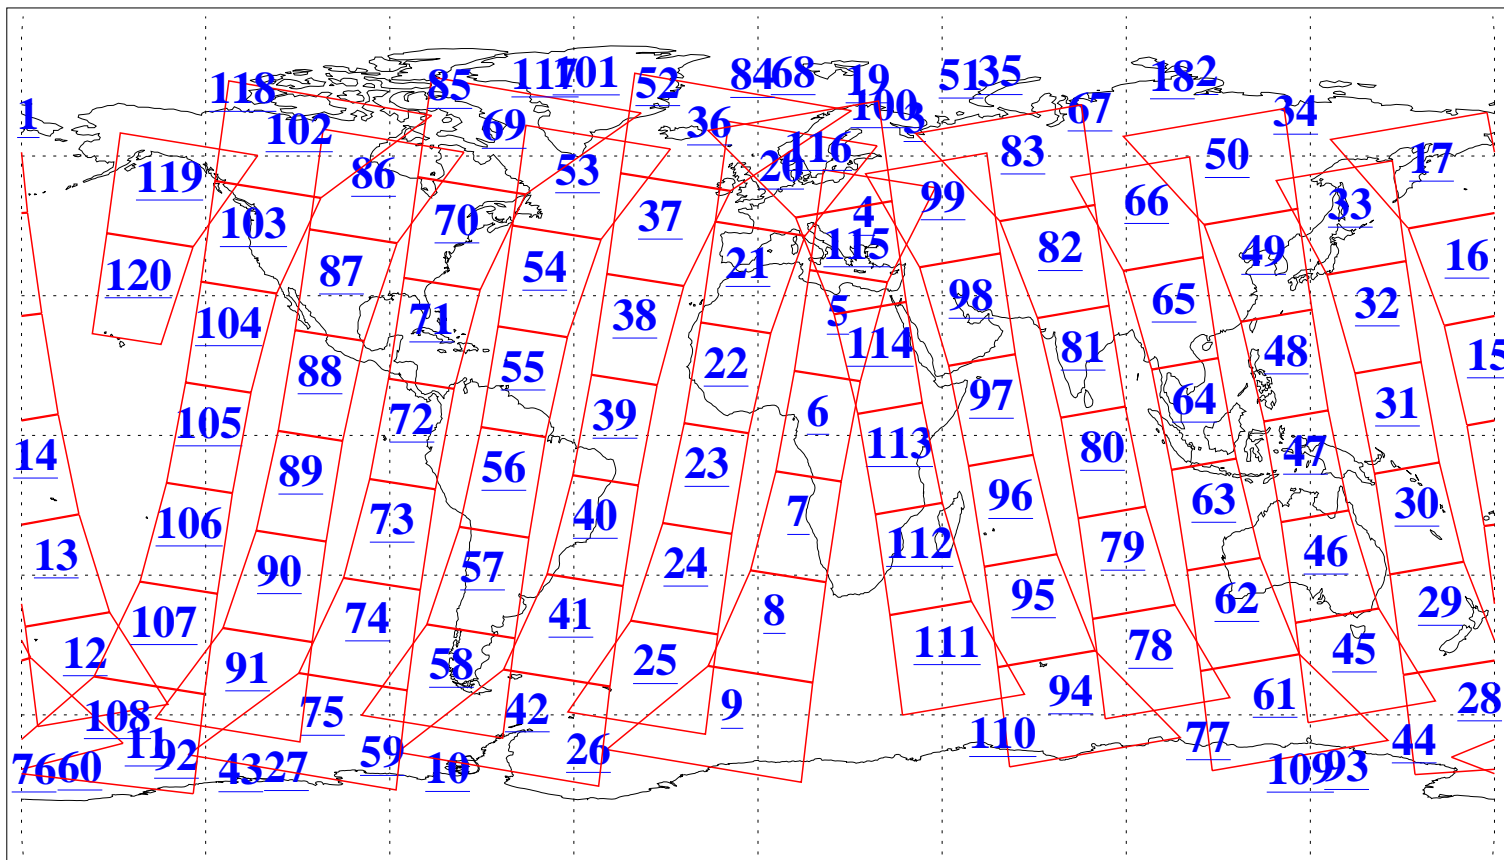

L1B Availability
AMSU Granules: 240
HSB Granules: 0
AIRS Granules: 240

1 Jul 2014
DoY 182
Aqua Day 4441
Granules: 1 to 120

Granules: 121 to 240

Legend: AMSU Available, HSB Available, AIRS Available

L1B Availability
AMSU Granules: 240
HSB Granules: 0
AIRS Granules: 240

1 Jul 2014
DoY 182
Aqua Day 4441

Ascending Granules

Descending Granules

Legend: AMSU Available, HSB Available, AIRS Available

L1B Availability
 AMSU Granules: 240
 HSB Granules: 0
 AIRS Granules: 240

1 Jul 2014
 DoY 182
 Aqua Day 4441

Northern Hemisphere Granules

Southern Hemisphere Granules

Legend: AMSU Available, HSB Available, AIRS Available