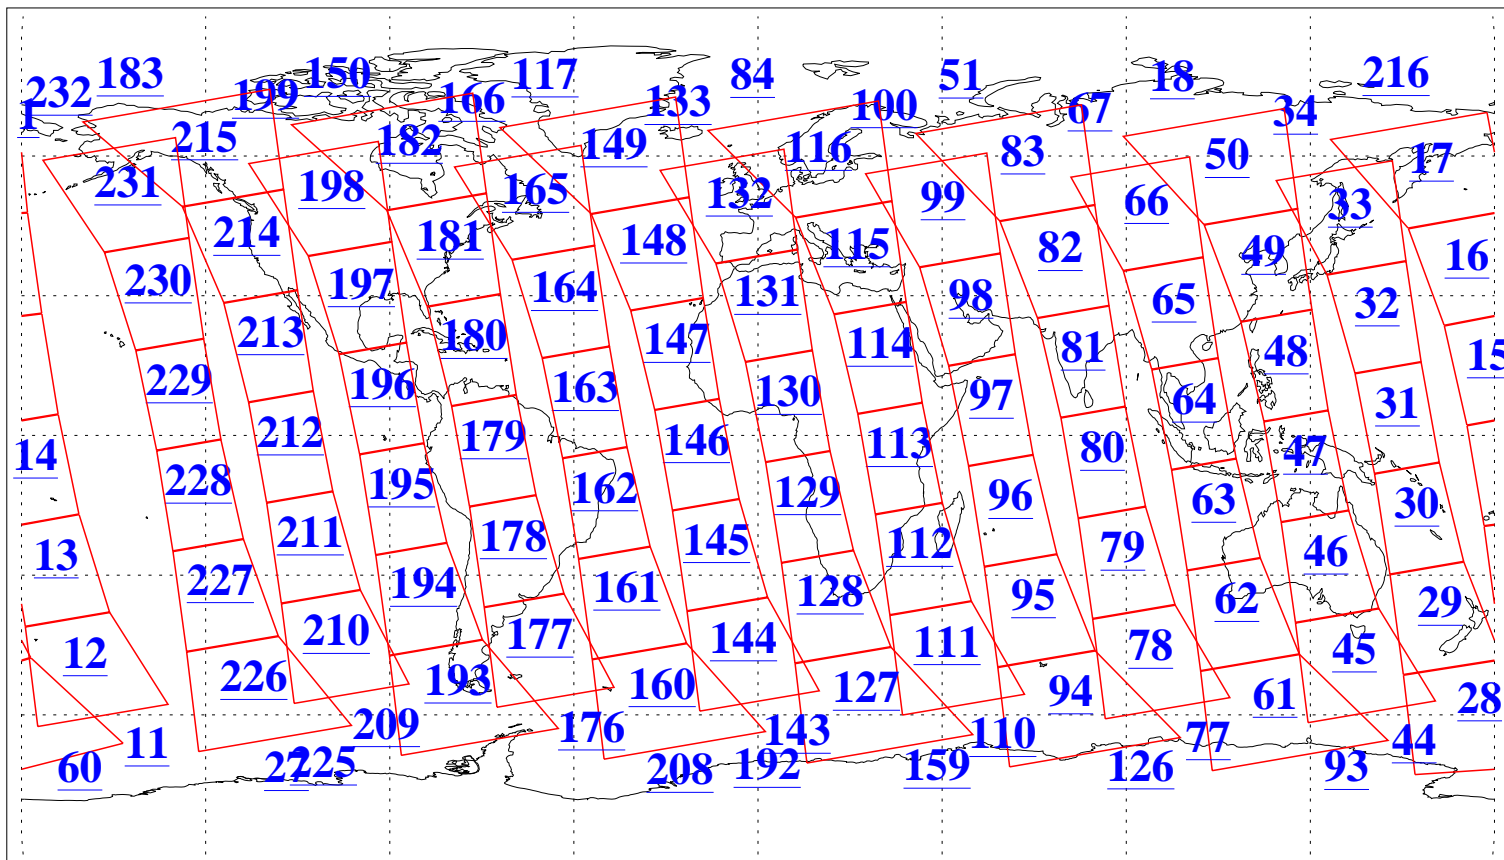

L1B Availability
AMSU Granules: 240
HSB Granules: 0
AIRS Granules: 240

1 Jul 2014
DoY 182
Aqua Day 4441
Granules: 1 to 120

Granules: 121 to 240

Legend: AMSU Available, HSB Available, AIRS Available

L1B Availability
AMSU Granules: 240
HSB Granules: 0
AIRS Granules: 240

1 Jul 2014
DoY 182
Aqua Day 4441

Ascending Granules

Descending Granules

Legend: AMSU Available, HSB Available, AIRS Available

L1B Availability
 AMSU Granules: 240
 HSB Granules: 0
 AIRS Granules: 240

1 Jul 2014
 DoY 182
 Aqua Day 4441

Northern Hemisphere Granules

Southern Hemisphere Granules

Legend: AMSU Available, HSB Available, AIRS Available