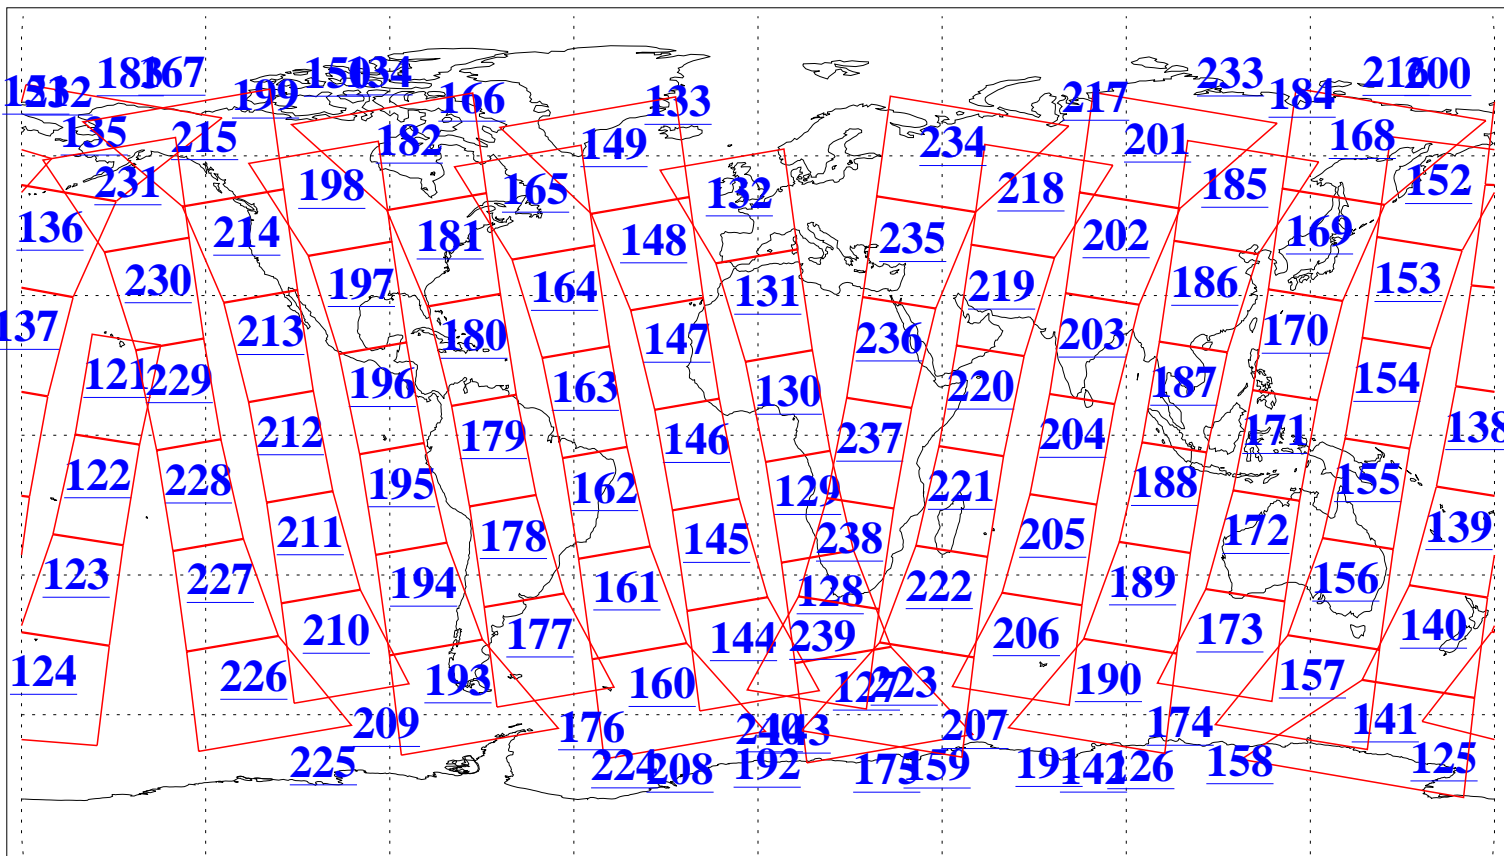

L1B Availability
AMSU Granules: 240
HSB Granules: 0
AIRS Granules: 240

1 Jul 2014
DoY 182
Aqua Day 4441
Granules: 1 to 120

Granules: 121 to 240

Legend: AMSU Available, HSB Available, AIRS Available

L1B Availability
AMSU Granules: 240
HSB Granules: 0
AIRS Granules: 240

1 Jul 2014
DoY 182
Aqua Day 4441

Ascending Granules

Descending Granules

Legend: AMSU Available, HSB Available, AIRS Available

L1B Availability
 AMSU Granules: 240
 HSB Granules: 0
 AIRS Granules: 240

1 Jul 2014
 DoY 182
 Aqua Day 4441

Northern Hemisphere Granules

Southern Hemisphere Granules

Legend: AMSU Available, HSB Available, AIRS Available