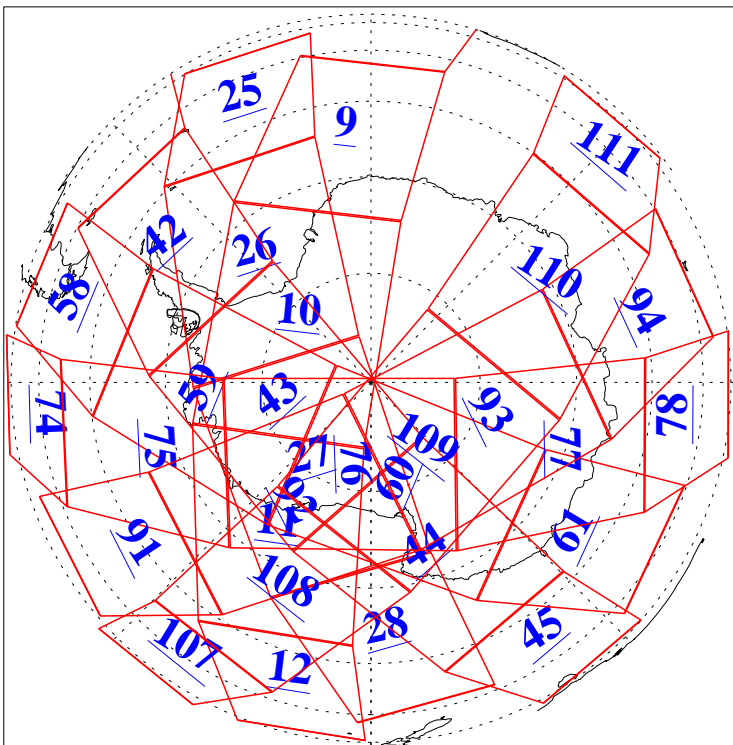

L1B Availability
AMSU Granules: 240
HSB Granules: 0
AIRS Granules: 240

1 Jul 2014
DoY 182
Aqua Day 4441
Granules: 1 to 120

Granules: 121 to 240

Legend: AMSU Available, HSB Available, AIRS Available

L1B Availability
AMSU Granules: 240
HSB Granules: 0
AIRS Granules: 240

1 Jul 2014
DoY 182
Aqua Day 4441

Ascending Granules

Descending Granules

Legend: AMSU Available, HSB Available, AIRS Available

L1B Availability
 AMSU Granules: 240
 HSB Granules: 0
 AIRS Granules: 240

1 Jul 2014
 DoY 182
 Aqua Day 4441

Northern Hemisphere Granules

Southern Hemisphere Granules

Legend: AMSU Available, HSB Available, AIRS Available