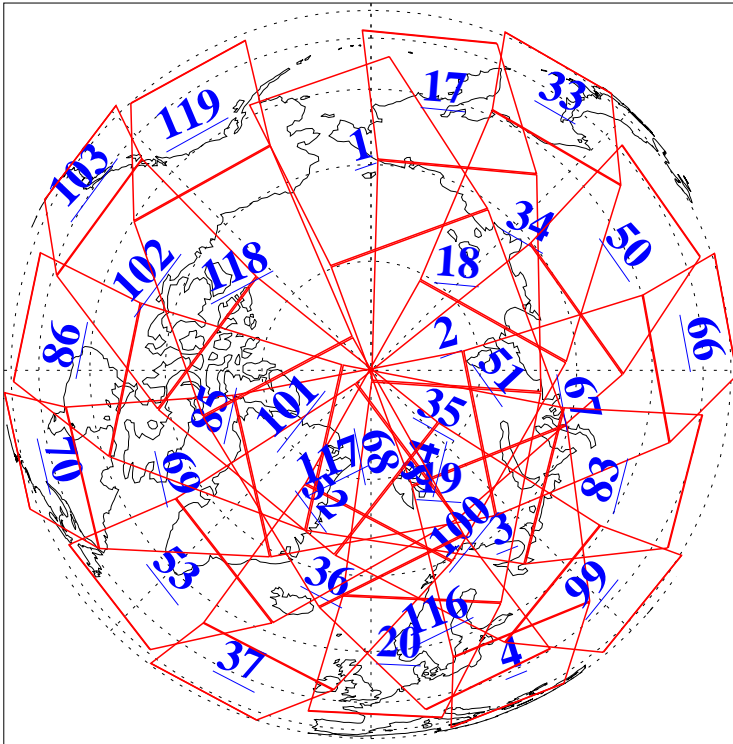

L1B Availability
AMSU Granules: 240
HSB Granules: 0
AIRS Granules: 240

1 Jul 2014
DoY 182
Aqua Day 4441
Granules: 1 to 120

Granules: 121 to 240

Legend: AMSU Available, HSB Available, AIRS Available

L1B Availability
AMSU Granules: 240
HSB Granules: 0
AIRS Granules: 240

1 Jul 2014
DoY 182
Aqua Day 4441

Ascending Granules

Descending Granules

Legend: AMSU Available, HSB Available, AIRS Available

L1B Availability
 AMSU Granules: 240
 HSB Granules: 0
 AIRS Granules: 240

1 Jul 2014
 DoY 182
 Aqua Day 4441

Northern Hemisphere Granules

Southern Hemisphere Granules

Legend: AMSU Available, HSB Available, AIRS Available