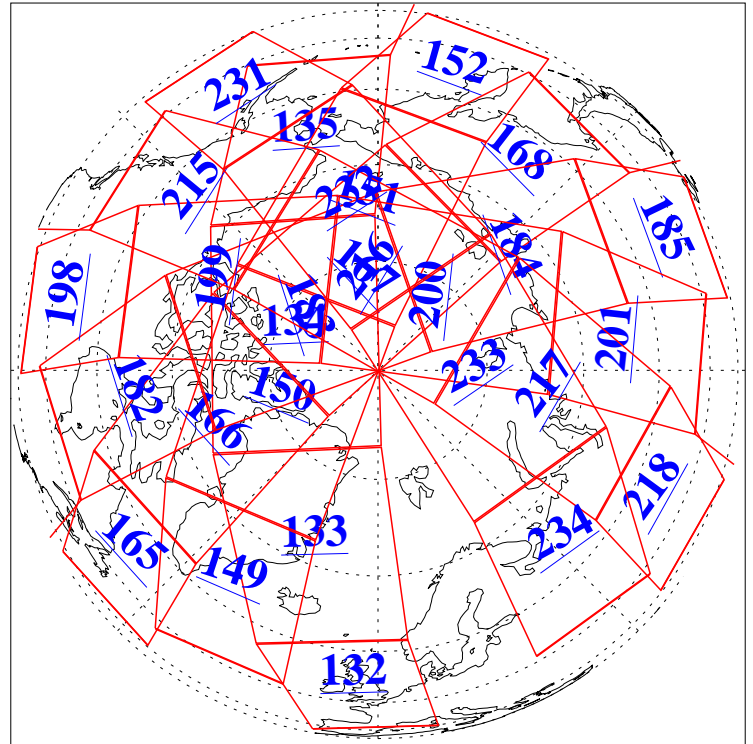

L1B Availability
AMSU Granules: 240
HSB Granules: 0
AIRS Granules: 240

1 Jul 2014
DoY 182
Aqua Day 4441
Granules: 1 to 120

Granules: 121 to 240

Legend: AMSU Available, HSB Available, AIRS Available

L1B Availability
AMSU Granules: 240
HSB Granules: 0
AIRS Granules: 240

1 Jul 2014
DoY 182
Aqua Day 4441

Ascending Granules

Descending Granules

Legend: AMSU Available, HSB Available, AIRS Available

L1B Availability
 AMSU Granules: 240
 HSB Granules: 0
 AIRS Granules: 240

1 Jul 2014
 DoY 182
 Aqua Day 4441

Northern Hemisphere Granules

Southern Hemisphere Granules

Legend: AMSU Available, HSB Available, AIRS Available