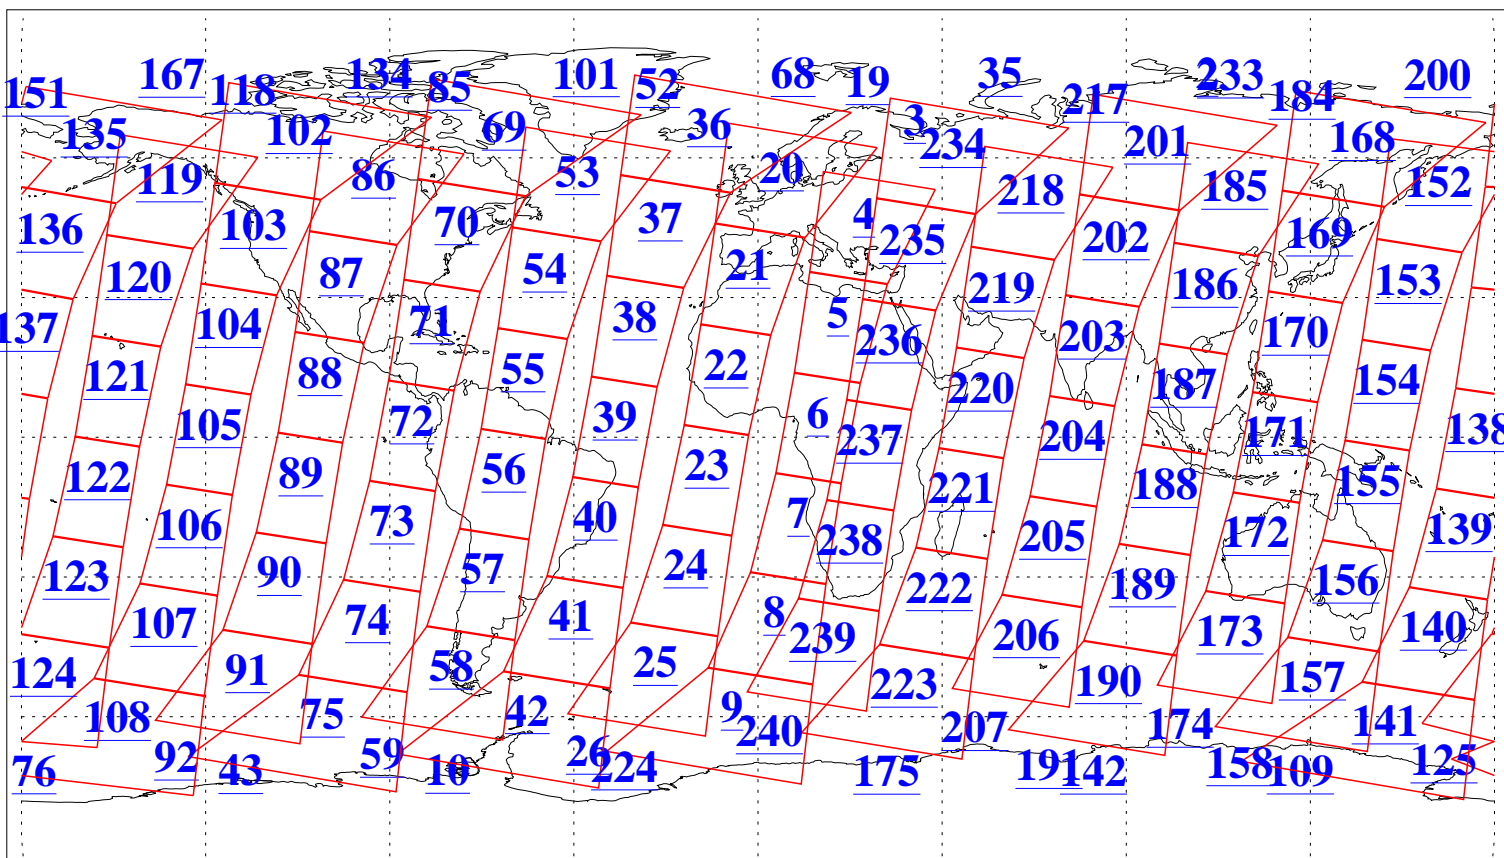

L1B Availability
AMSU Granules: 240
HSB Granules: 0
AIRS Granules: 240

1 Jul 2014
DoY 182
Aqua Day 4441
Granules: 1 to 120

Granules: 121 to 240

Legend: AMSU Available, HSB Available, AIRS Available

L1B Availability
AMSU Granules: 240
HSB Granules: 0
AIRS Granules: 240

1 Jul 2014
DoY 182
Aqua Day 4441

Ascending Granules

Descending Granules

Legend: AMSU Available, HSB Available, AIRS Available

L1B Availability
 AMSU Granules: 240
 HSB Granules: 0
 AIRS Granules: 240

1 Jul 2014
 DoY 182
 Aqua Day 4441

Northern Hemisphere Granules

Southern Hemisphere Granules

Legend: AMSU Available, HSB Available, AIRS Available