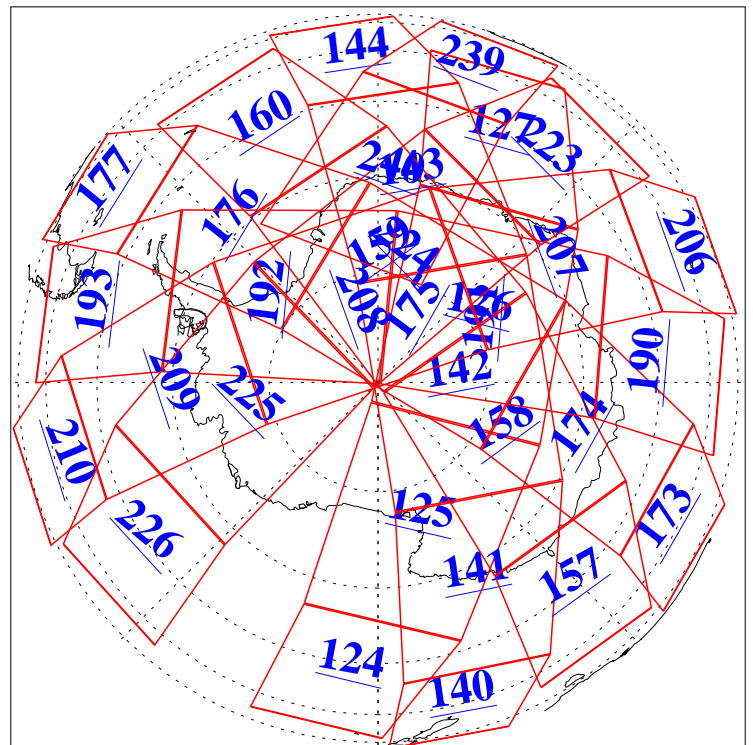

L1B Availability
AMSU Granules: 240
HSB Granules: 0
AIRS Granules: 240

1 Jul 2014
DoY 182
Aqua Day 4441
Granules: 1 to 120

Granules: 121 to 240

Legend: AMSU Available, HSB Available, AIRS Available

L1B Availability
AMSU Granules: 240
HSB Granules: 0
AIRS Granules: 240

1 Jul 2014
DoY 182
Aqua Day 4441

Ascending Granules

Descending Granules

Legend: AMSU Available, HSB Available, AIRS Available

L1B Availability
 AMSU Granules: 240
 HSB Granules: 0
 AIRS Granules: 240

1 Jul 2014
 DoY 182
 Aqua Day 4441

Northern Hemisphere Granules

Southern Hemisphere Granules

Legend: AMSU Available, HSB Available, AIRS Available