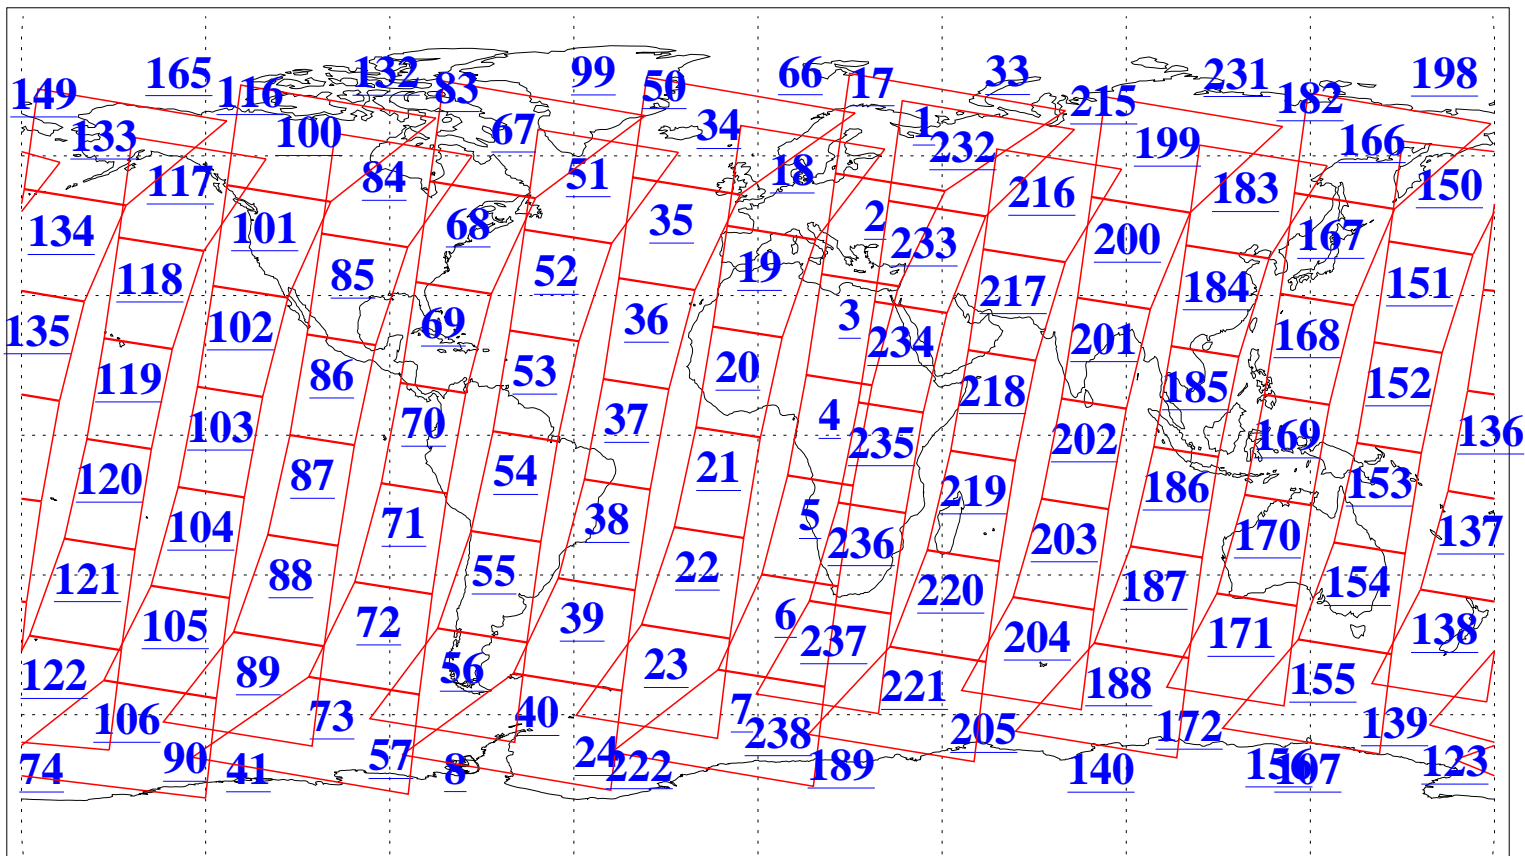

L1B Availability
AMSU Granules: 240
HSB Granules: 0
AIRS Granules: 240

17 Jun 2014
DoY 168
Aqua Day 4427
Granules: 1 to 120

Granules: 121 to 240

Legend: AMSU Available, HSB Available, AIRS Available

L1B Availability
AMSU Granules: 240
HSB Granules: 0
AIRS Granules: 240

17 Jun 2014
DoY 168
Aqua Day 4427

Ascending Granules

Descending Granules

Legend: AMSU Available, HSB Available, AIRS Available

L1B Availability
AMSU Granules: 240
HSB Granules: 0
AIRS Granules: 240

17 Jun 2014
DoY 168
Aqua Day 4427

Northern Hemisphere Granules

Southern Hemisphere Granules

Legend: AMSU Available, HSB Available, AIRS Available