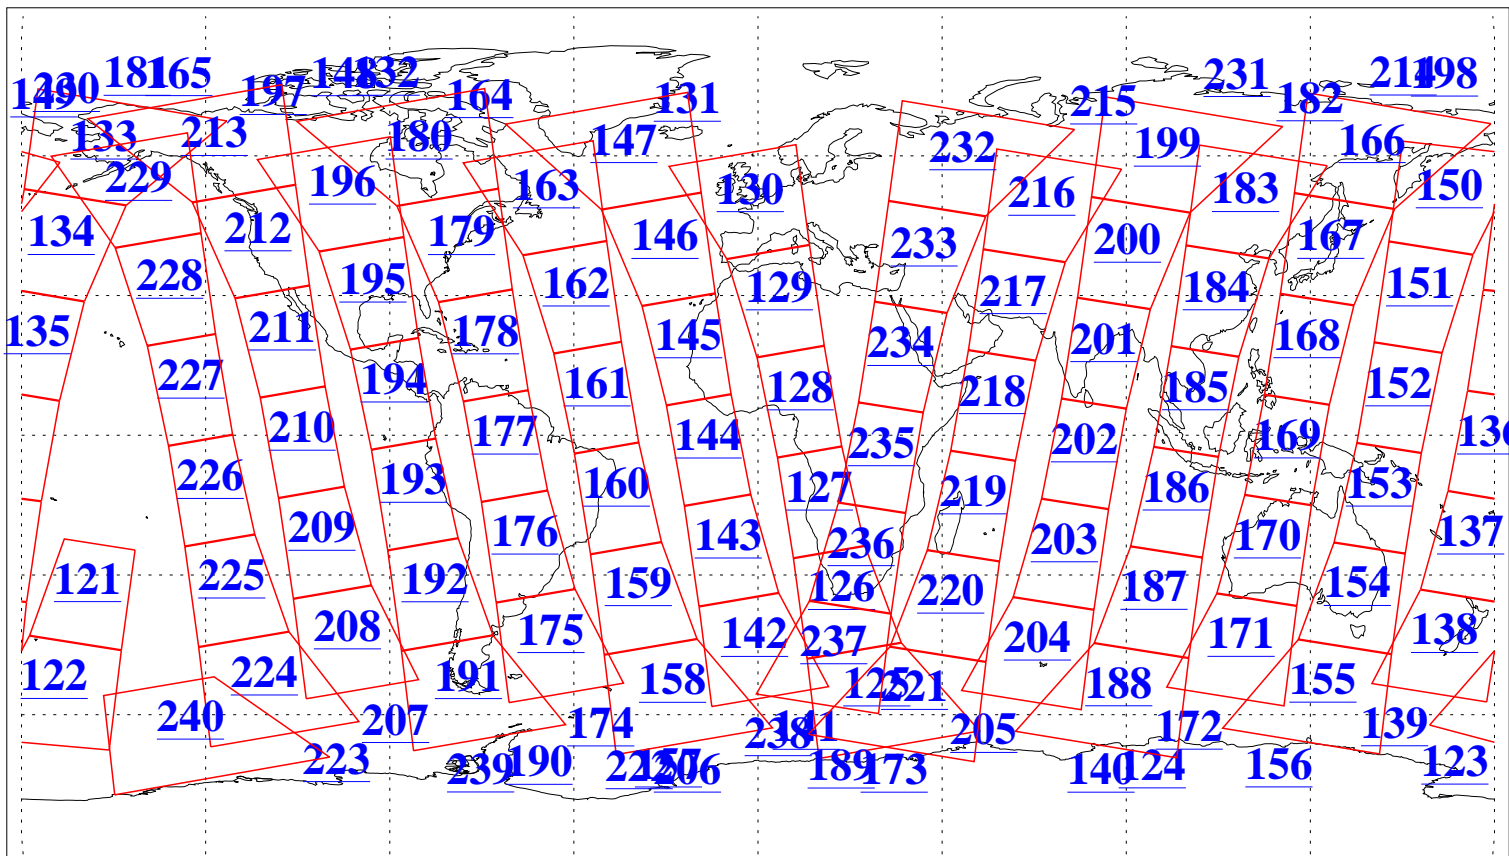

L1B Availability
AMSU Granules: 240
HSB Granules: 0
AIRS Granules: 240

17 Jun 2014
DoY 168
Aqua Day 4427
Granules: 1 to 120

Granules: 121 to 240

Legend: AMSU Available, HSB Available, AIRS Available

L1B Availability
AMSU Granules: 240
HSB Granules: 0
AIRS Granules: 240

17 Jun 2014
DoY 168
Aqua Day 4427

Ascending Granules

Descending Granules

Legend: AMSU Available, HSB Available, AIRS Available

L1B Availability
AMSU Granules: 240
HSB Granules: 0
AIRS Granules: 240

17 Jun 2014
DoY 168
Aqua Day 4427

Northern Hemisphere Granules

Southern Hemisphere Granules

Legend: AMSU Available, HSB Available, AIRS Available