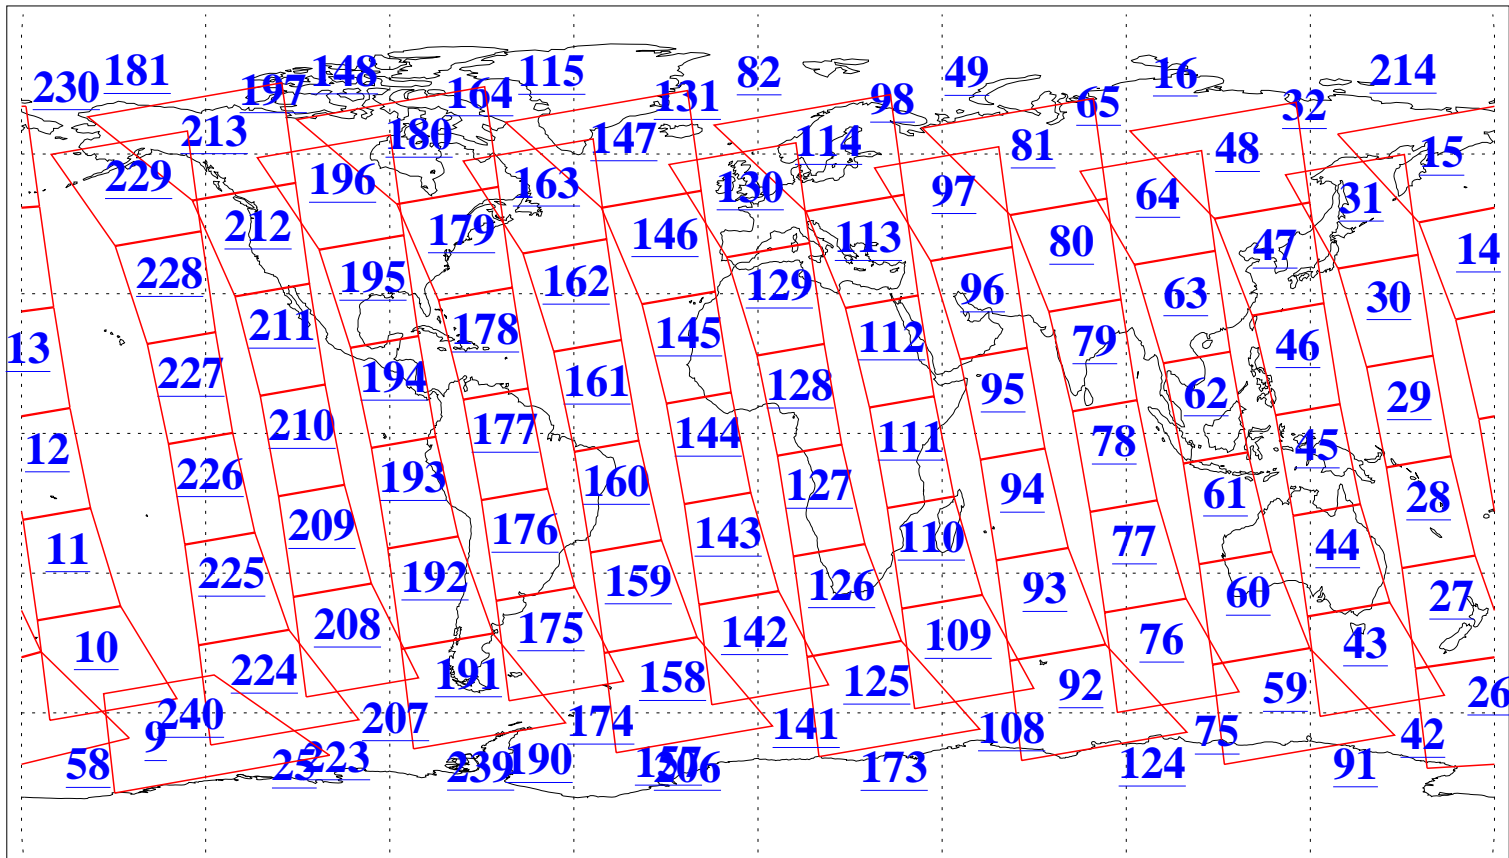

L1B Availability
AMSU Granules: 240
HSB Granules: 0
AIRS Granules: 240

17 Jun 2014
DoY 168
Aqua Day 4427
Granules: 1 to 120

Granules: 121 to 240

Legend: AMSU Available, HSB Available, AIRS Available

L1B Availability
AMSU Granules: 240
HSB Granules: 0
AIRS Granules: 240

17 Jun 2014
DoY 168
Aqua Day 4427

Ascending Granules

Descending Granules

Legend: AMSU Available, HSB Available, AIRS Available

L1B Availability
AMSU Granules: 240
HSB Granules: 0
AIRS Granules: 240

17 Jun 2014
DoY 168
Aqua Day 4427

Northern Hemisphere Granules

Southern Hemisphere Granules

Legend: AMSU Available, HSB Available, AIRS Available