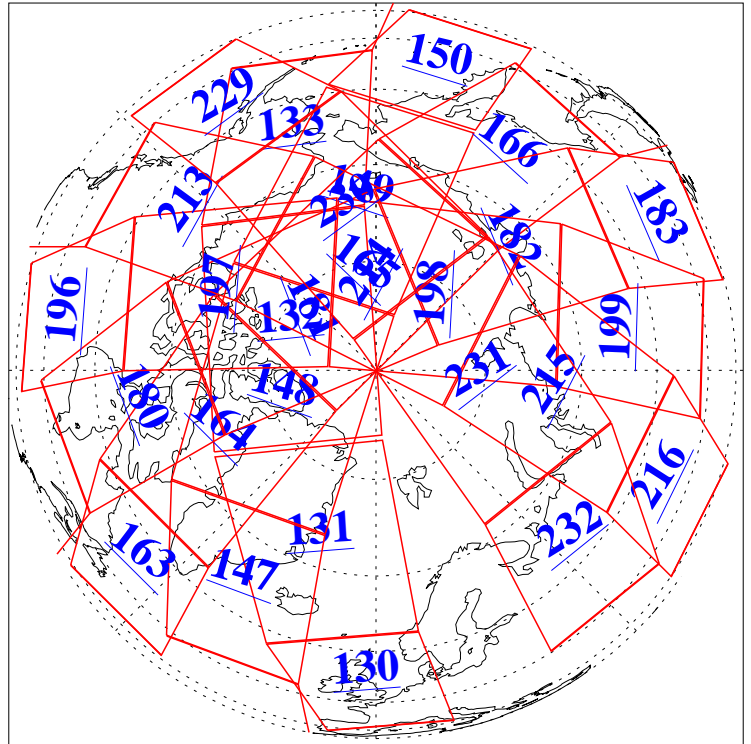

17 Jun 2014
DoY 168
Aqua Day 4427

Ascending Granules

Descending Granules

Legend: AMSU Available, HSB Available, AIRS Available

L1B Availability
AMSU Granules: 240
HSB Granules: 0
AIRS Granules: 240

17 Jun 2014
DoY 168
Aqua Day 4427

Northern Hemisphere Granules

Southern Hemisphere Granules

Legend: AMSU Available, HSB Available, AIRS Available