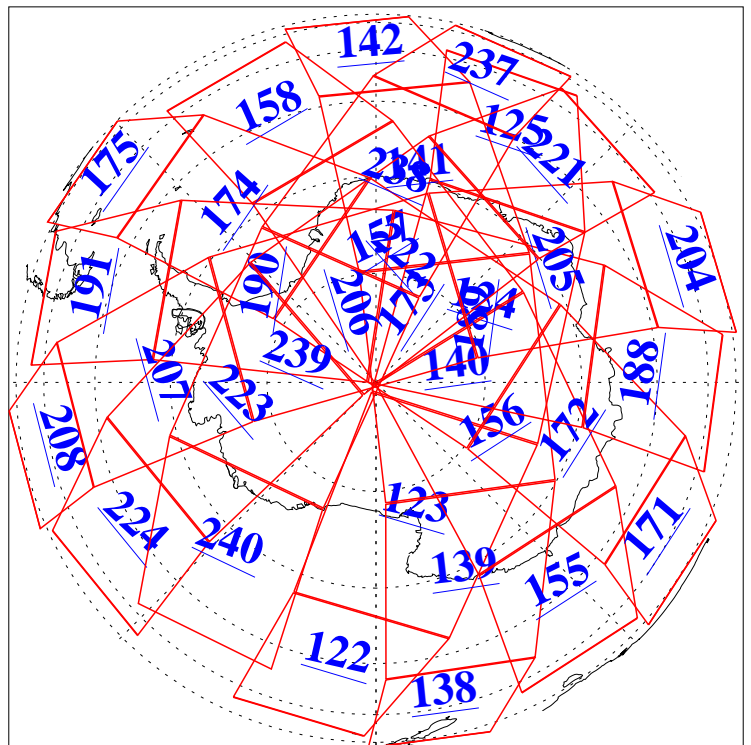

L1B Availability
AMSU Granules: 240
HSB Granules: 0
AIRS Granules: 240

17 Jun 2014
DoY 168
Aqua Day 4427
Granules: 1 to 120

Granules: 121 to 240

Legend: AMSU Available, HSB Available, AIRS Available

L1B Availability
AMSU Granules: 240
HSB Granules: 0
AIRS Granules: 240

17 Jun 2014
DoY 168
Aqua Day 4427

Ascending Granules

Descending Granules

Legend: AMSU Available, HSB Available, AIRS Available

L1B Availability
AMSU Granules: 240
HSB Granules: 0
AIRS Granules: 240

17 Jun 2014
DoY 168
Aqua Day 4427

Northern Hemisphere Granules

Southern Hemisphere Granules

Legend: AMSU Available, HSB Available, AIRS Available