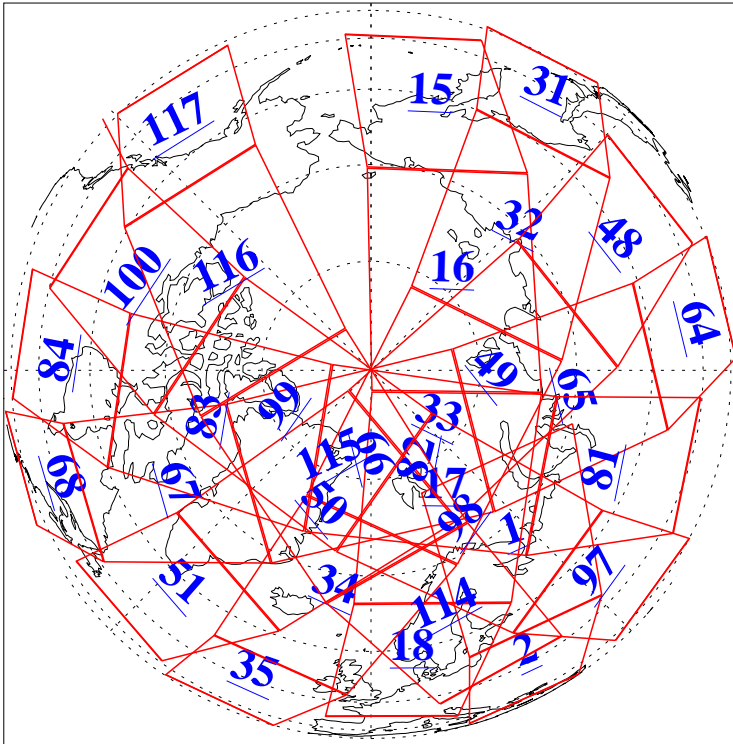

L1B Availability
AMSU Granules: 240
HSB Granules: 0
AIRS Granules: 240

17 Jun 2014
DoY 168
Aqua Day 4427
Granules: 1 to 120

Granules: 121 to 240

Legend: AMSU Available, HSB Available, AIRS Available

L1B Availability
AMSU Granules: 240
HSB Granules: 0
AIRS Granules: 240

17 Jun 2014
DoY 168
Aqua Day 4427

Ascending Granules

Descending Granules

Legend: AMSU Available, HSB Available, AIRS Available

L1B Availability
AMSU Granules: 240
HSB Granules: 0
AIRS Granules: 240

17 Jun 2014
DoY 168
Aqua Day 4427

Northern Hemisphere Granules

Southern Hemisphere Granules

Legend: AMSU Available, HSB Available, AIRS Available