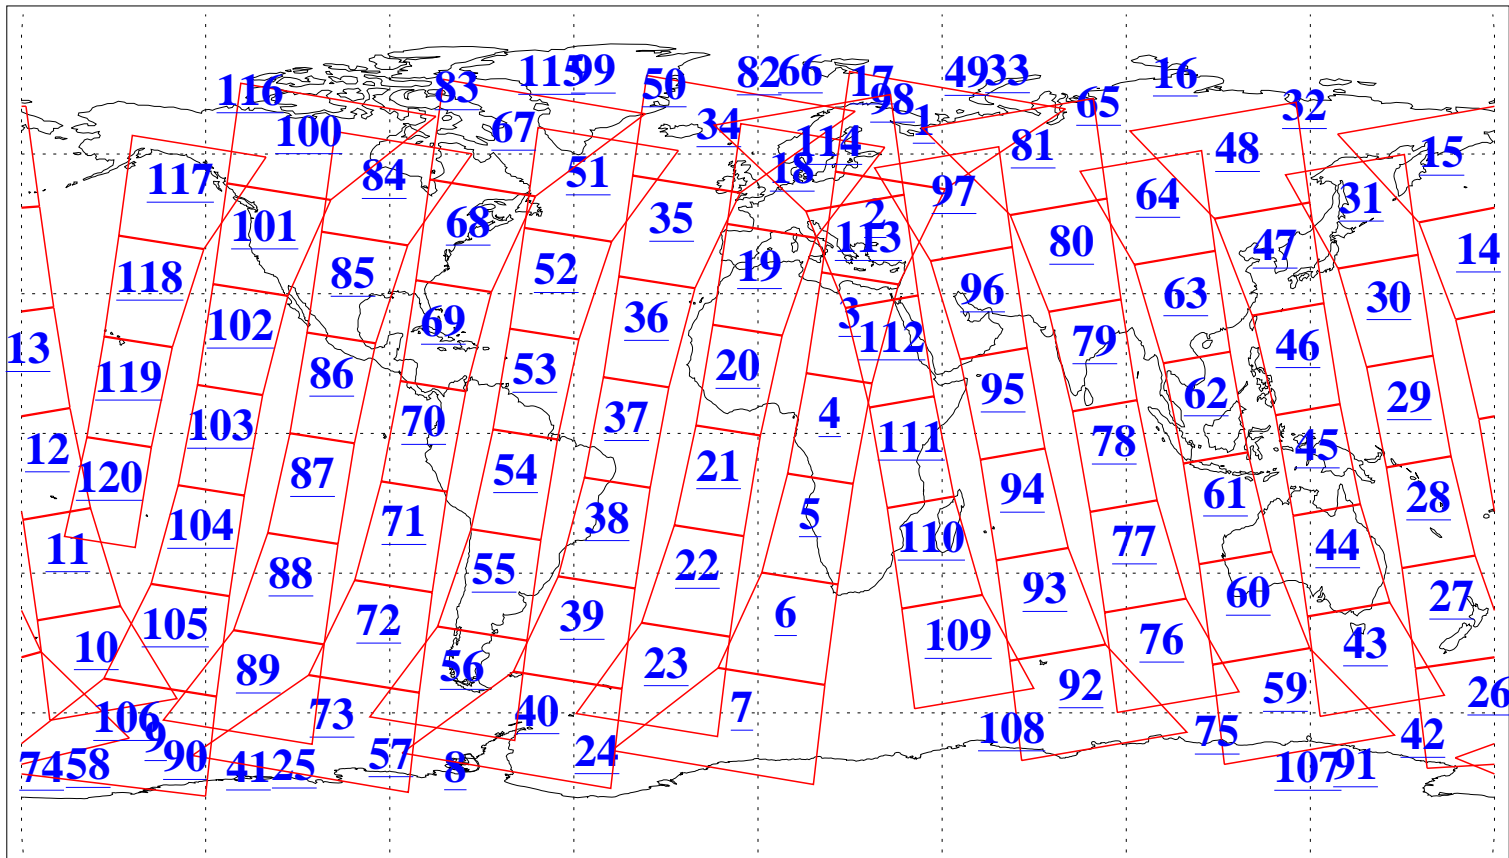

L1B Availability
AMSU Granules: 240
HSB Granules: 0
AIRS Granules: 240

17 Jun 2014
DoY 168
Aqua Day 4427
Granules: 1 to 120

Granules: 121 to 240

Legend: AMSU Available, HSB Available, AIRS Available

L1B Availability
AMSU Granules: 240
HSB Granules: 0
AIRS Granules: 240

17 Jun 2014
DoY 168
Aqua Day 4427

Ascending Granules

Descending Granules

Legend: AMSU Available, HSB Available, AIRS Available

L1B Availability
AMSU Granules: 240
HSB Granules: 0
AIRS Granules: 240

17 Jun 2014
DoY 168
Aqua Day 4427

Northern Hemisphere Granules

Southern Hemisphere Granules

Legend: AMSU Available, HSB Available, AIRS Available