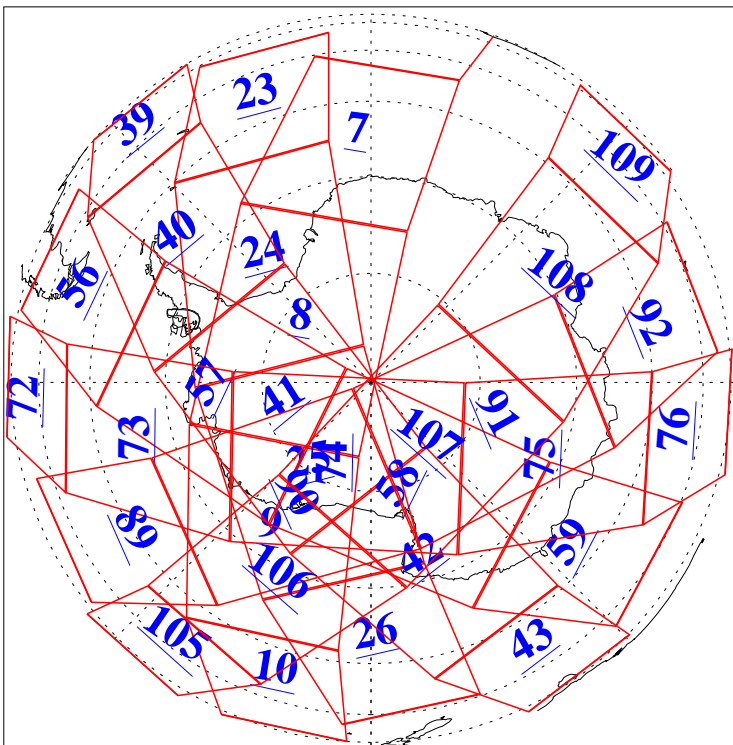

L1B Availability
AMSU Granules: 240
HSB Granules: 0
AIRS Granules: 240

17 Jun 2014
DoY 168
Aqua Day 4427
Granules: 1 to 120

Granules: 121 to 240

Legend: AMSU Available, HSB Available, AIRS Available

L1B Availability
AMSU Granules: 240
HSB Granules: 0
AIRS Granules: 240

17 Jun 2014
DoY 168
Aqua Day 4427

Ascending Granules

Descending Granules

Legend: AMSU Available, HSB Available, AIRS Available

L1B Availability
AMSU Granules: 240
HSB Granules: 0
AIRS Granules: 240

17 Jun 2014
DoY 168
Aqua Day 4427

Northern Hemisphere Granules

Southern Hemisphere Granules

Legend: AMSU Available, HSB Available, AIRS Available