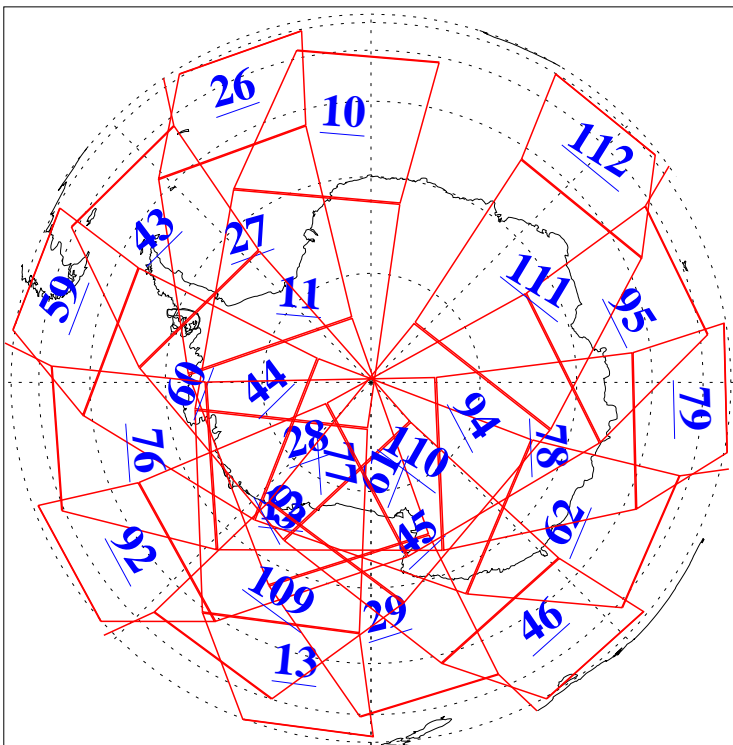

L1B Availability
AMSU Granules: 240
HSB Granules: 0
AIRS Granules: 240

21 May 2014
DoY 141
Aqua Day 4400
Granules: 1 to 120

Granules: 121 to 240

Legend: AMSU Available, HSB Available, AIRS Available

L1B Availability
AMSU Granules: 240
HSB Granules: 0
AIRS Granules: 240

21 May 2014
DoY 141
Aqua Day 4400
Ascending Granules

Descending Granules

Legend: AMSU Available, HSB Available, AIRS Available

L1B Availability
 AMSU Granules: 240
 HSB Granules: 0
 AIRS Granules: 240

21 May 2014
 DoY 141
 Aqua Day 4400

Northern Hemisphere Granules

Southern Hemisphere Granules

Legend: AMSU Available, HSB Available, AIRS Available