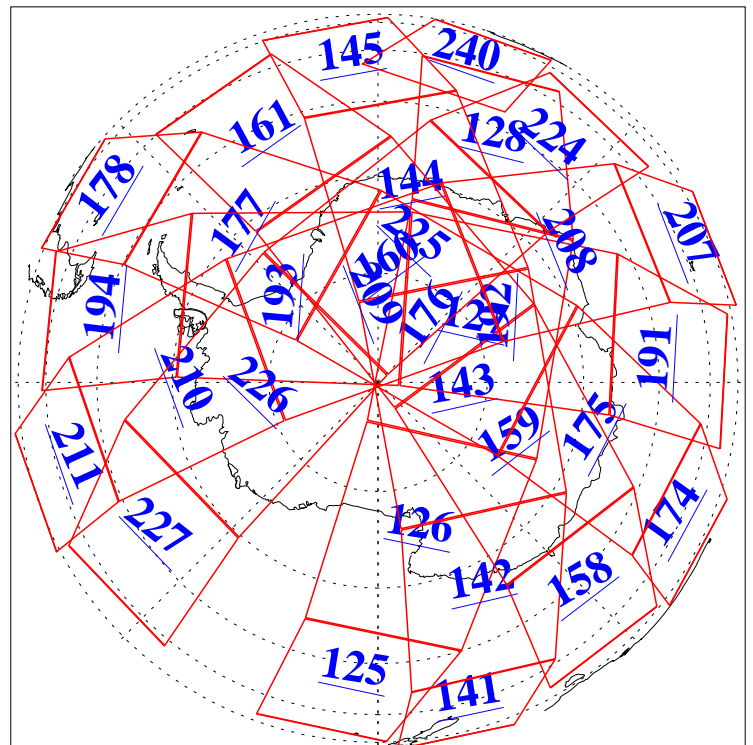

L1B Availability
AMSU Granules: 240
HSB Granules: 0
AIRS Granules: 240

21 May 2014
DoY 141
Aqua Day 4400
Granules: 1 to 120

Granules: 121 to 240

Legend: AMSU Available, HSB Available, AIRS Available

L1B Availability
AMSU Granules: 240
HSB Granules: 0
AIRS Granules: 240

21 May 2014
DoY 141
Aqua Day 4400
Ascending Granules

Descending Granules

Legend: AMSU Available, HSB Available, AIRS Available

L1B Availability
 AMSU Granules: 240
 HSB Granules: 0
 AIRS Granules: 240

21 May 2014
 DoY 141
 Aqua Day 4400

Northern Hemisphere Granules

Southern Hemisphere Granules

Legend: AMSU Available, HSB Available, AIRS Available