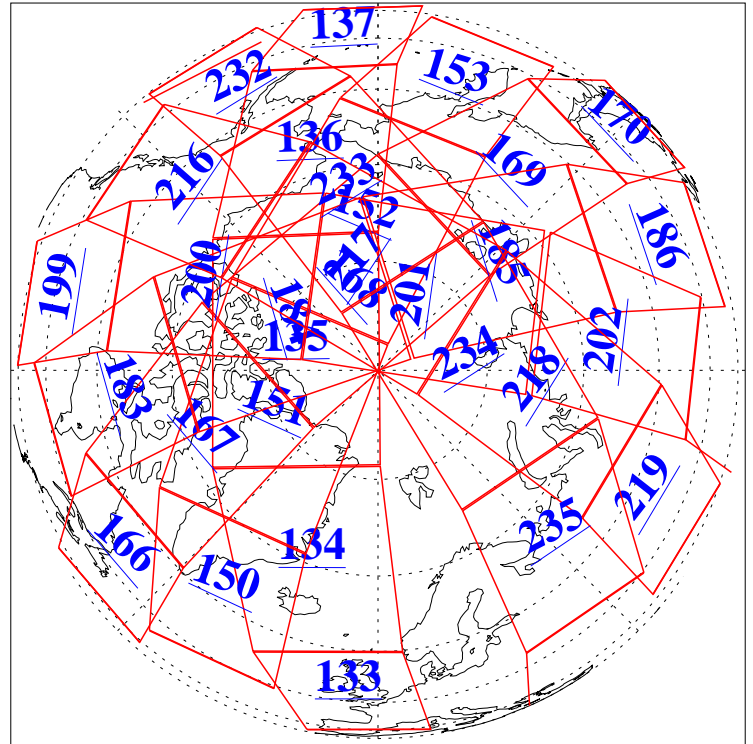

21 May 2014
DoY 141
Aqua Day 4400
Ascending Granules

Descending Granules

Legend: AMSU Available, HSB Available, AIRS Available

L1B Availability
 AMSU Granules: 240
 HSB Granules: 0
 AIRS Granules: 240

21 May 2014
 DoY 141
 Aqua Day 4400

Northern Hemisphere Granules

Southern Hemisphere Granules

Legend: AMSU Available, HSB Available, AIRS Available