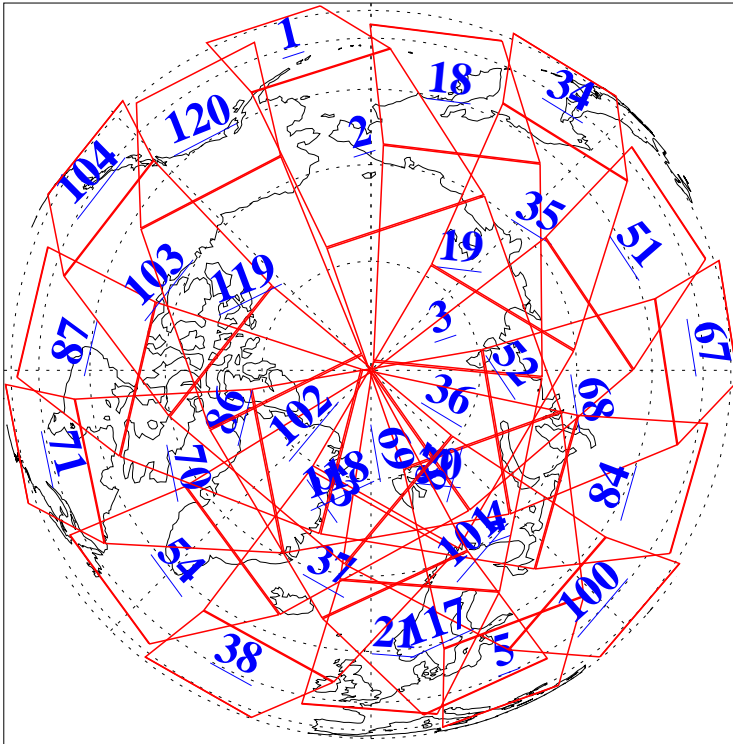

L1B Availability
AMSU Granules: 240
HSB Granules: 0
AIRS Granules: 240

21 May 2014
DoY 141
Aqua Day 4400
Granules: 1 to 120

Granules: 121 to 240

Legend: AMSU Available, HSB Available, AIRS Available

L1B Availability
AMSU Granules: 240
HSB Granules: 0
AIRS Granules: 240

21 May 2014
DoY 141
Aqua Day 4400
Ascending Granules

Descending Granules

Legend: AMSU Available, HSB Available, AIRS Available

L1B Availability
 AMSU Granules: 240
 HSB Granules: 0
 AIRS Granules: 240

21 May 2014
 DoY 141
 Aqua Day 4400

Northern Hemisphere Granules

Southern Hemisphere Granules

Legend: AMSU Available, HSB Available, AIRS Available