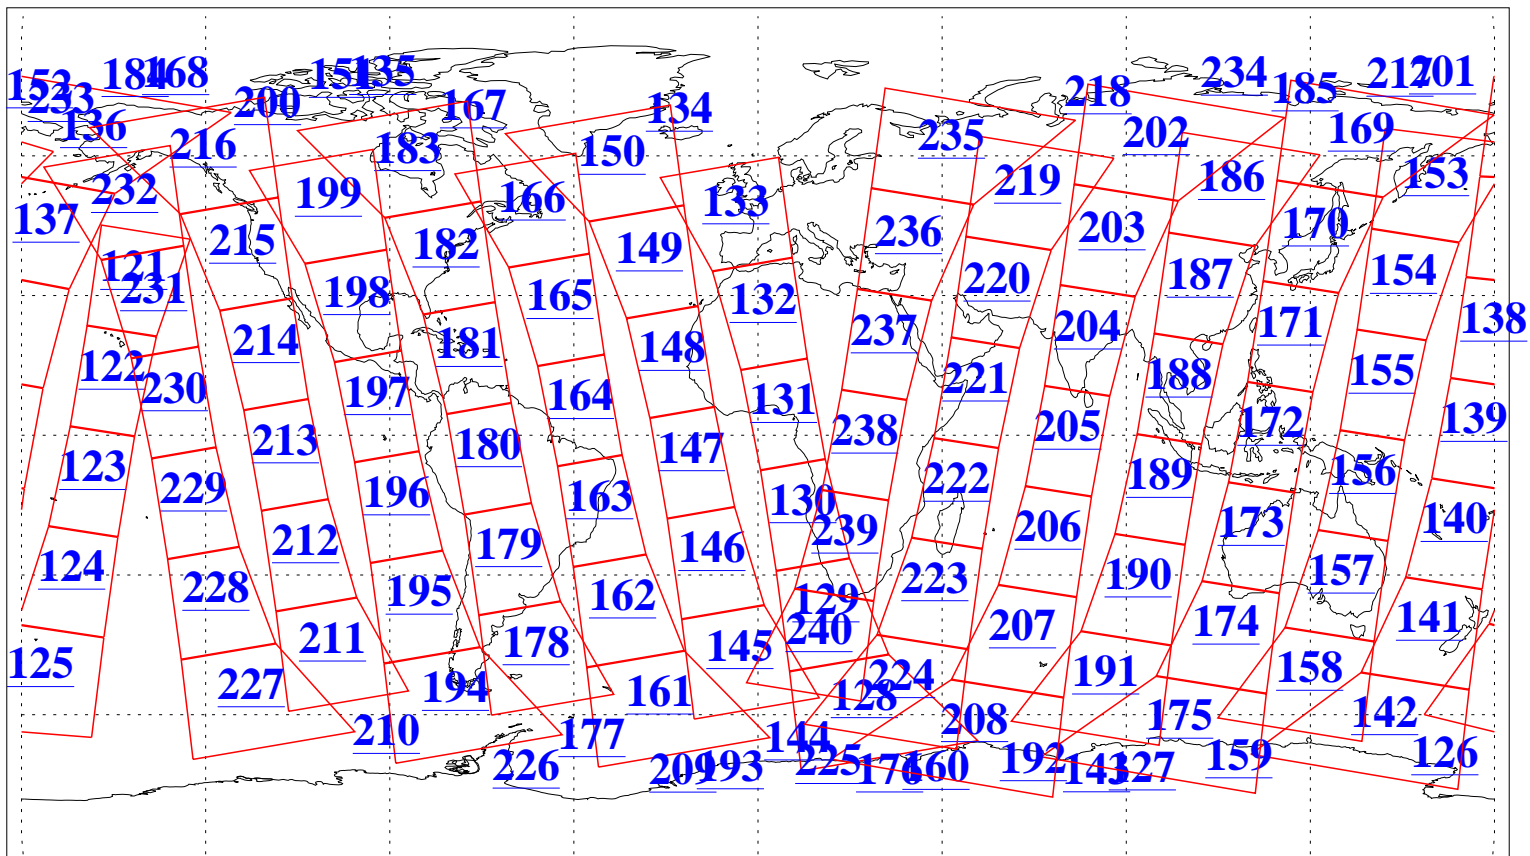

L1B Availability
AMSU Granules: 240
HSB Granules: 0
AIRS Granules: 240

21 May 2014
DoY 141
Aqua Day 4400
Granules: 1 to 120

Granules: 121 to 240

Legend: AMSU Available, HSB Available, AIRS Available

L1B Availability
AMSU Granules: 240
HSB Granules: 0
AIRS Granules: 240

21 May 2014
DoY 141
Aqua Day 4400
Ascending Granules

Descending Granules

Legend: AMSU Available, HSB Available, AIRS Available

L1B Availability
 AMSU Granules: 240
 HSB Granules: 0
 AIRS Granules: 240

21 May 2014
 DoY 141
 Aqua Day 4400