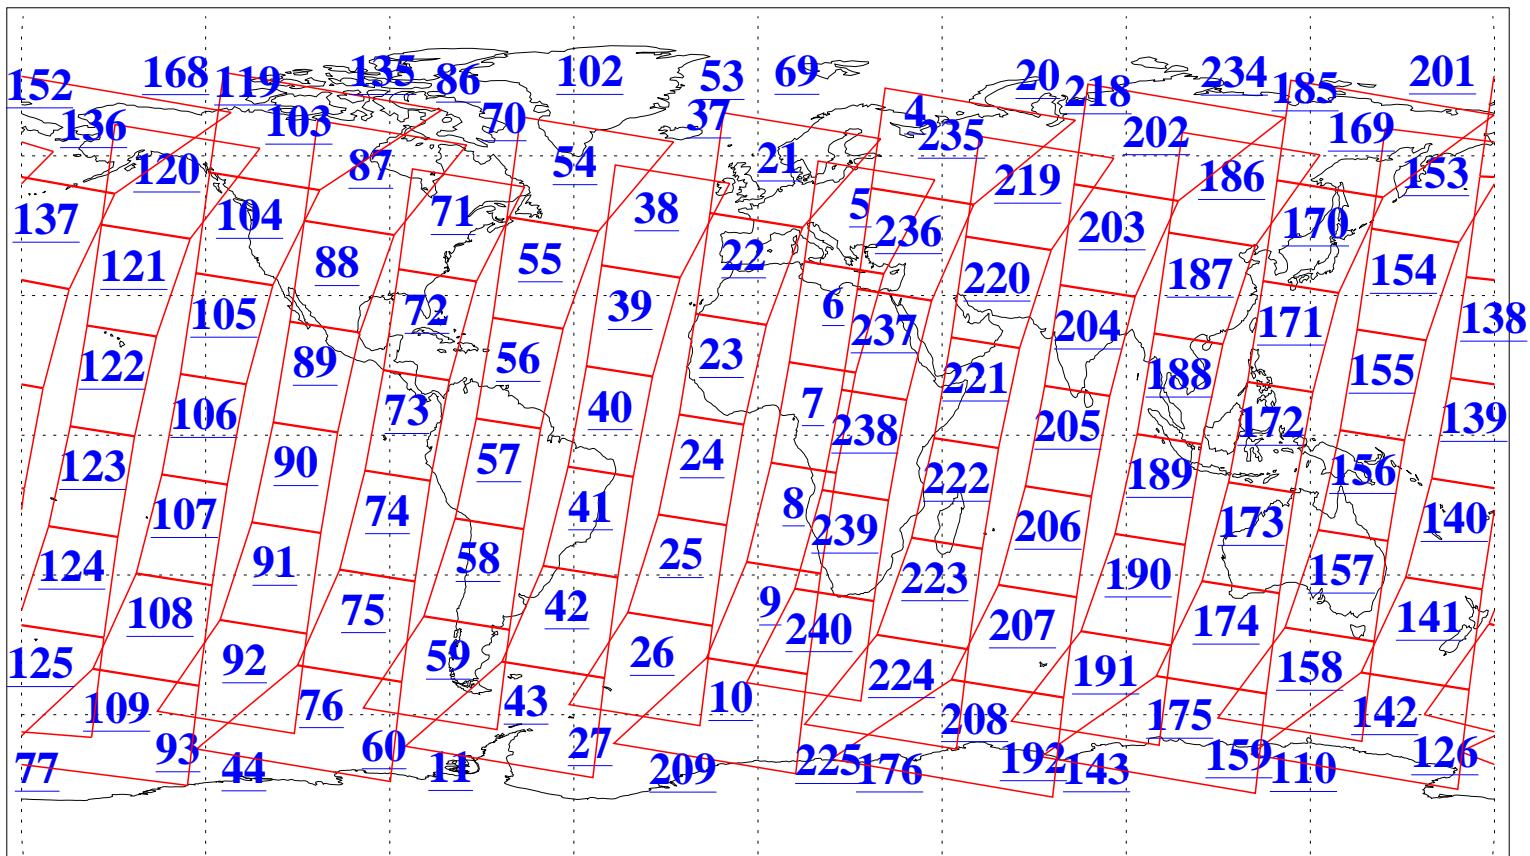

L1B Availability
AMSU Granules: 240
HSB Granules: 0
AIRS Granules: 240

21 May 2014
DoY 141
Aqua Day 4400
Granules: 1 to 120

Granules: 121 to 240

Legend: AMSU Available, HSB Available, AIRS Available

L1B Availability
AMSU Granules: 240
HSB Granules: 0
AIRS Granules: 240

21 May 2014
DoY 141
Aqua Day 4400
Ascending Granules

Descending Granules

Legend: AMSU Available, HSB Available, AIRS Available

L1B Availability
 AMSU Granules: 240
 HSB Granules: 0
 AIRS Granules: 240

21 May 2014
 DoY 141
 Aqua Day 4400

Northern Hemisphere Granules

Southern Hemisphere Granules

Legend: AMSU Available, HSB Available, AIRS Available