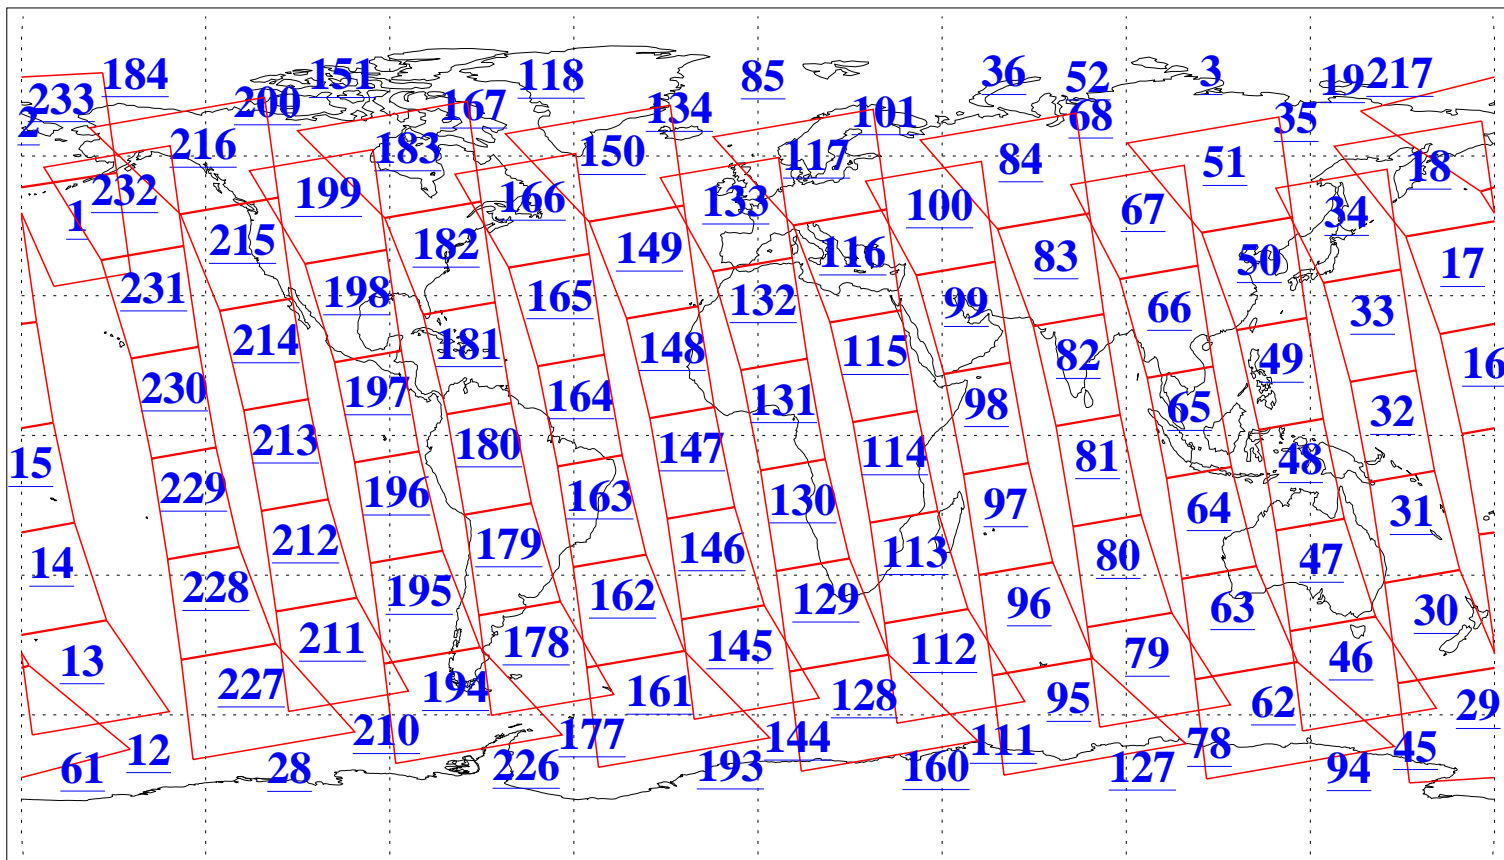

L1B Availability
AMSU Granules: 240
HSB Granules: 0
AIRS Granules: 240

21 May 2014
DoY 141
Aqua Day 4400
Granules: 1 to 120

Granules: 121 to 240

Legend: AMSU Available, HSB Available, AIRS Available

L1B Availability
AMSU Granules: 240
HSB Granules: 0
AIRS Granules: 240

21 May 2014
DoY 141
Aqua Day 4400
Ascending Granules

Descending Granules

Legend: AMSU Available, HSB Available, AIRS Available

L1B Availability
 AMSU Granules: 240
 HSB Granules: 0
 AIRS Granules: 240

21 May 2014
 DoY 141
 Aqua Day 4400

Northern Hemisphere Granules

Southern Hemisphere Granules

Legend: AMSU Available, HSB Available, AIRS Available