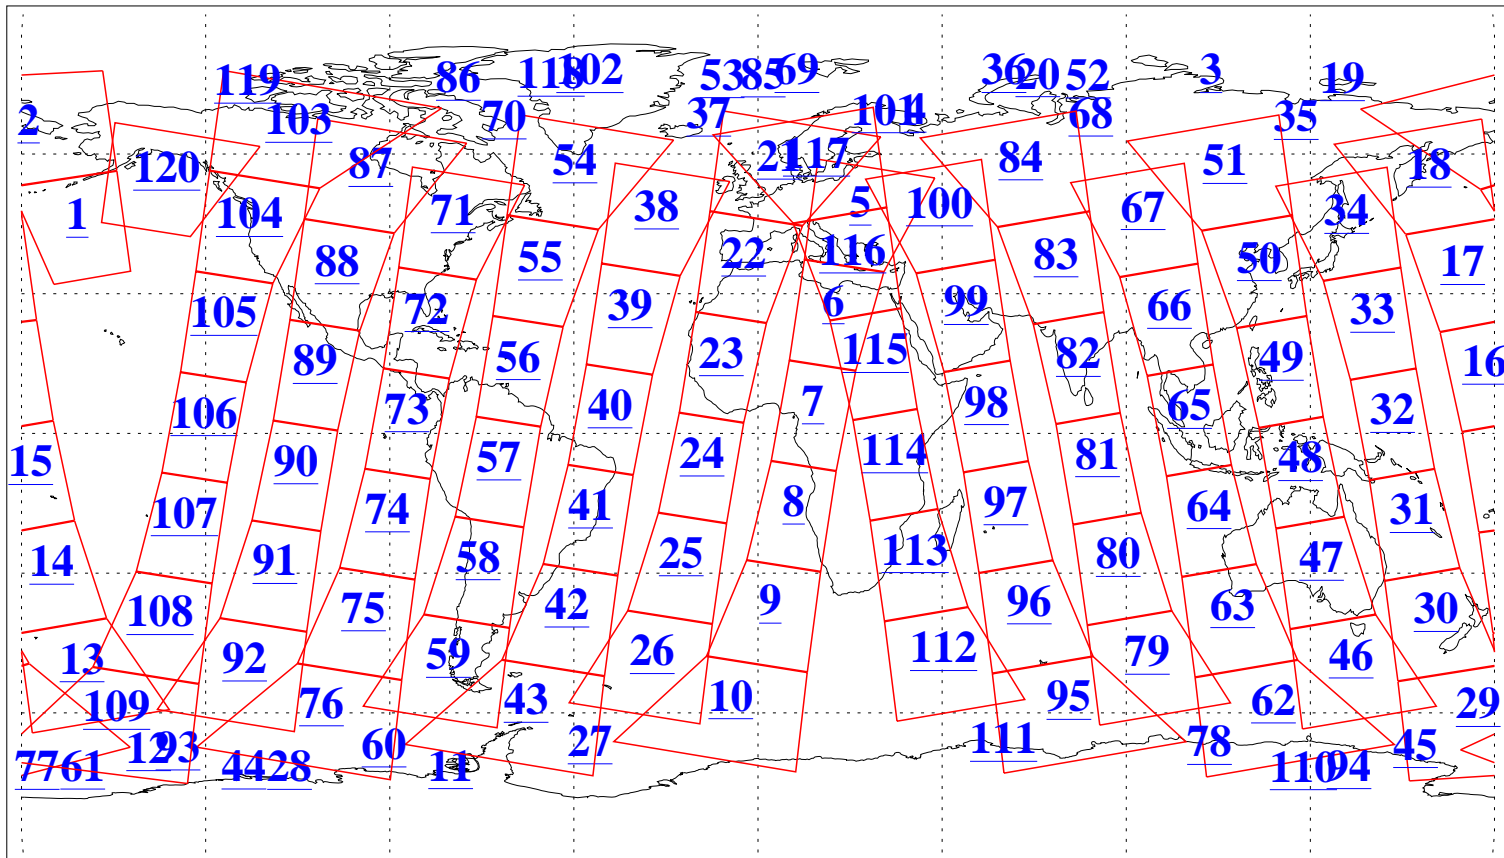

L1B Availability
AMSU Granules: 240
HSB Granules: 0
AIRS Granules: 240

21 May 2014
DoY 141
Aqua Day 4400
Granules: 1 to 120

Granules: 121 to 240

Legend: AMSU Available, HSB Available, AIRS Available

L1B Availability
AMSU Granules: 240
HSB Granules: 0
AIRS Granules: 240

21 May 2014
DoY 141
Aqua Day 4400
Ascending Granules

Descending Granules

Legend: AMSU Available, HSB Available, AIRS Available

L1B Availability
 AMSU Granules: 240
 HSB Granules: 0
 AIRS Granules: 240

21 May 2014
 DoY 141
 Aqua Day 4400

Northern Hemisphere Granules

Southern Hemisphere Granules

Legend: AMSU Available, HSB Available, AIRS Available