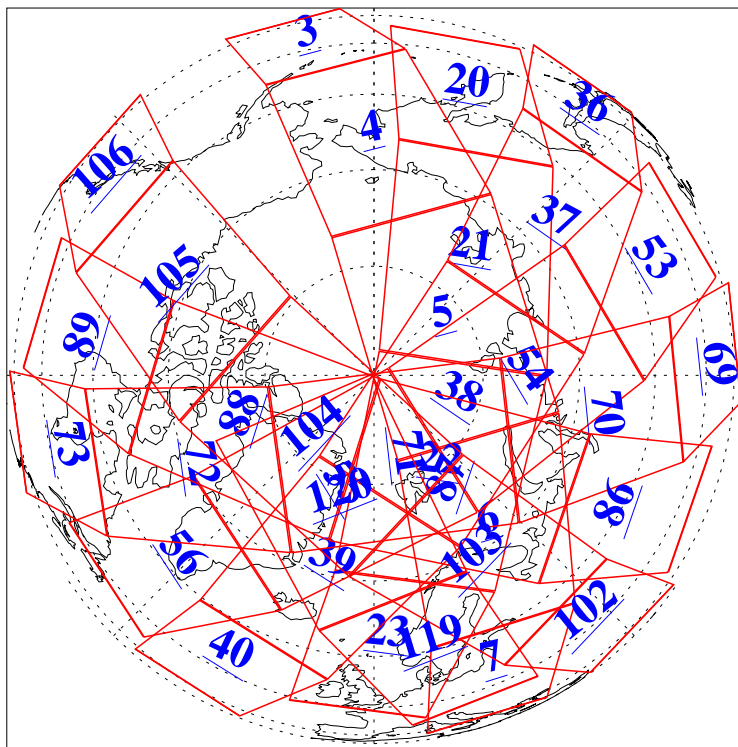

L1B Availability
AMSU Granules: 240
HSB Granules: 0
AIRS Granules: 240

19 May 2014
DoY 139
Aqua Day 4398
Granules: 1 to 120

Granules: 121 to 240

Legend: AMSU Available, HSB Available, AIRS Available

L1B Availability
AMSU Granules: 240
HSB Granules: 0
AIRS Granules: 240

19 May 2014
DoY 139
Aqua Day 4398
Ascending Granules

Descending Granules

Legend: AMSU Available, HSB Available, AIRS Available

L1B Availability
 AMSU Granules: 240
 HSB Granules: 0
 AIRS Granules: 240

19 May 2014
 DoY 139
 Aqua Day 4398

Northern Hemisphere Granules

Southern Hemisphere Granules

Legend: AMSU Available, HSB Available, AIRS Available