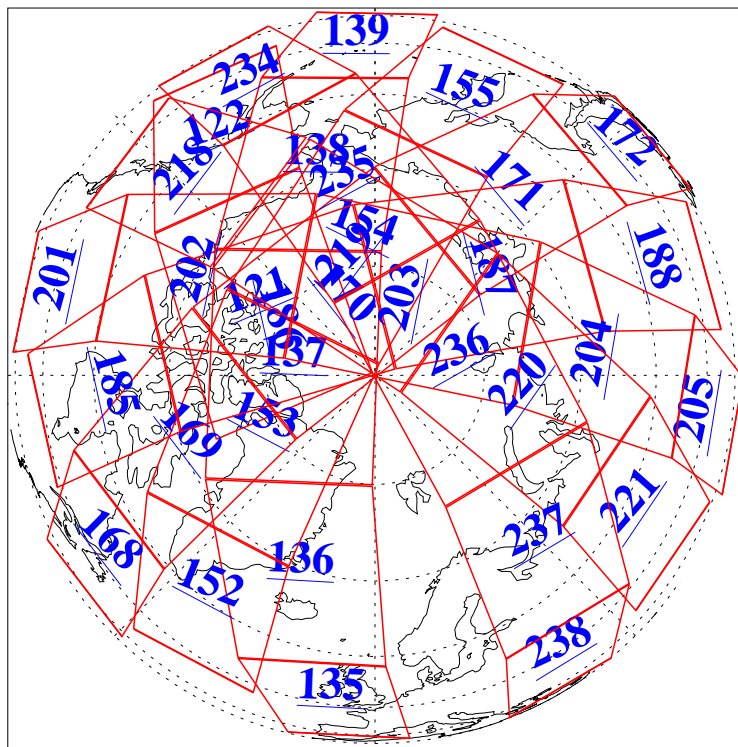

L1B Availability
AMSU Granules: 240
HSB Granules: 0
AIRS Granules: 240

19 May 2014
DoY 139
Aqua Day 4398
Granules: 1 to 120

Granules: 121 to 240

Legend: AMSU Available, HSB Available, AIRS Available

L1B Availability
AMSU Granules: 240
HSB Granules: 0
AIRS Granules: 240

19 May 2014
DoY 139
Aqua Day 4398
Ascending Granules

Descending Granules

Legend: AMSU Available, HSB Available, AIRS Available

L1B Availability
 AMSU Granules: 240
 HSB Granules: 0
 AIRS Granules: 240

19 May 2014
 DoY 139
 Aqua Day 4398

Northern Hemisphere Granules

Southern Hemisphere Granules

Legend: AMSU Available, HSB Available, AIRS Available