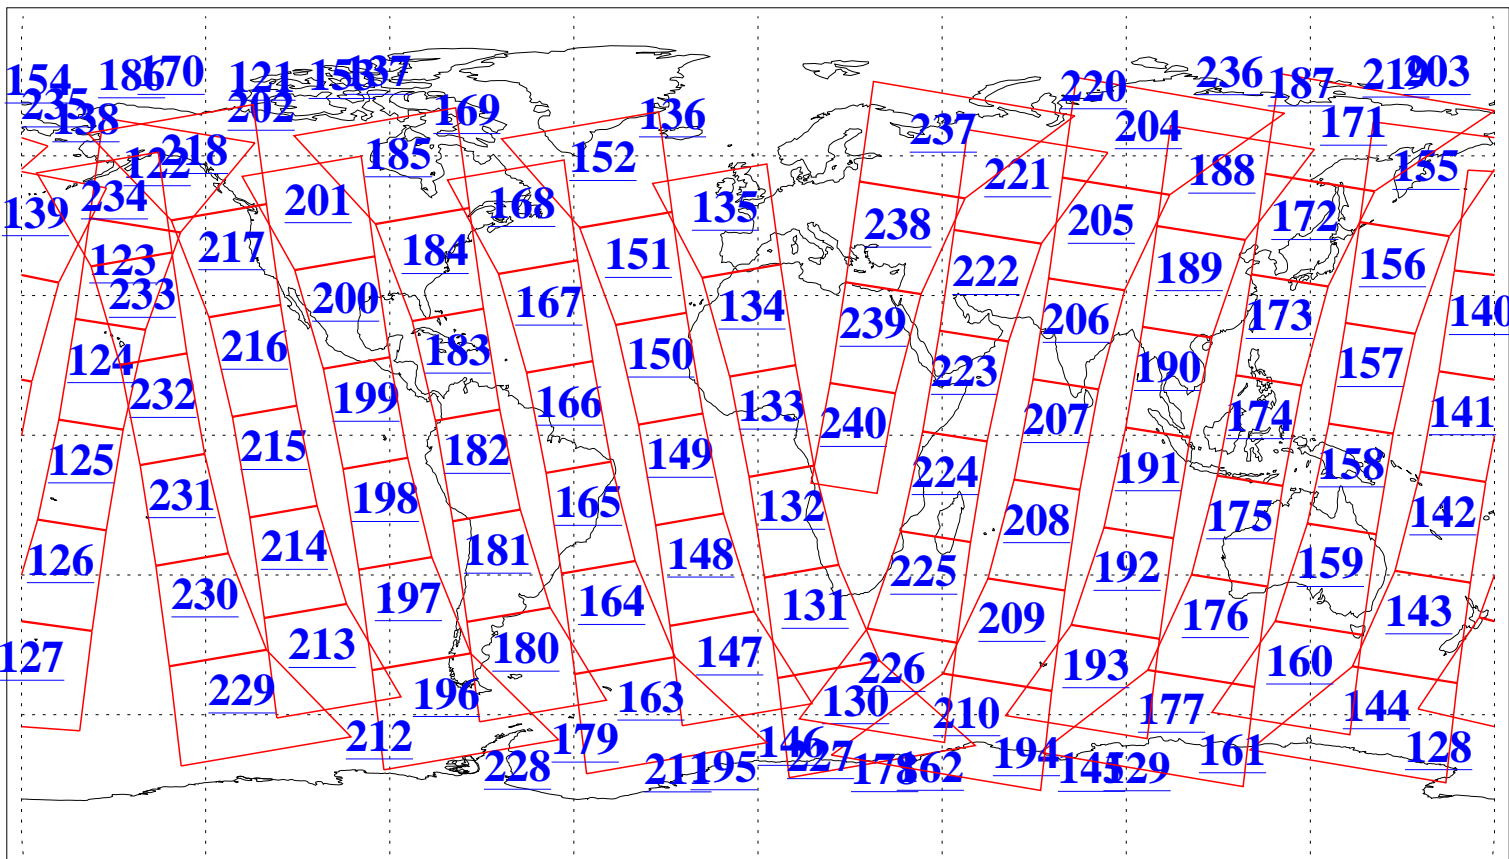

L1B Availability
AMSU Granules: 240
HSB Granules: 0
AIRS Granules: 240

19 May 2014
DoY 139
Aqua Day 4398
Granules: 1 to 120

Granules: 121 to 240

Legend: AMSU Available, HSB Available, AIRS Available

L1B Availability
AMSU Granules: 240
HSB Granules: 0
AIRS Granules: 240

19 May 2014
DoY 139
Aqua Day 4398
Ascending Granules

Descending Granules

Legend: AMSU Available, HSB Available, AIRS Available

L1B Availability
 AMSU Granules: 240
 HSB Granules: 0
 AIRS Granules: 240

19 May 2014
 DoY 139
 Aqua Day 4398

Northern Hemisphere Granules

Southern Hemisphere Granules

Legend: AMSU Available, HSB Available, AIRS Available