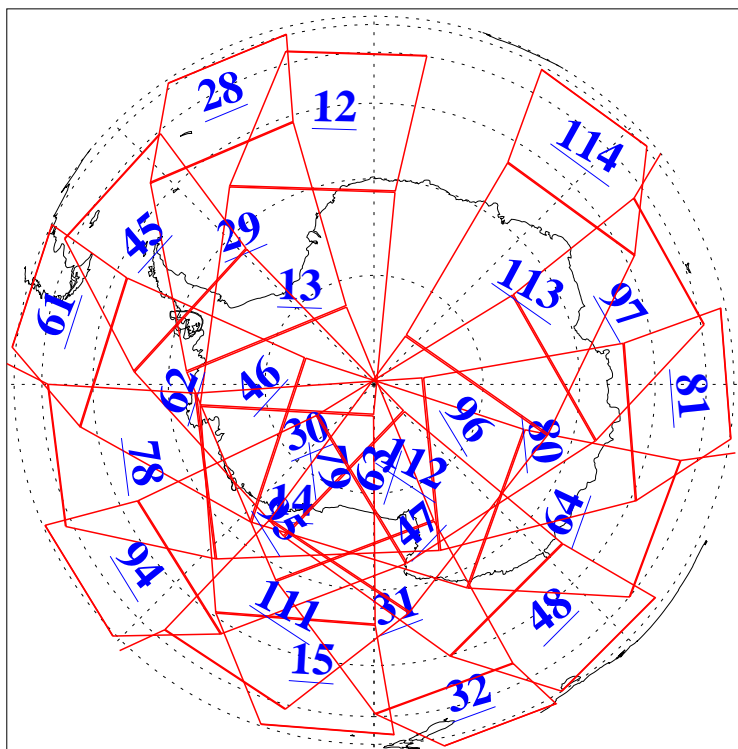

L1B Availability
AMSU Granules: 240
HSB Granules: 0
AIRS Granules: 240

19 May 2014
DoY 139
Aqua Day 4398
Granules: 1 to 120

Granules: 121 to 240

Legend: AMSU Available, HSB Available, AIRS Available

L1B Availability
AMSU Granules: 240
HSB Granules: 0
AIRS Granules: 240

19 May 2014
DoY 139
Aqua Day 4398
Ascending Granules

Descending Granules

Legend: AMSU Available, HSB Available, AIRS Available

L1B Availability
 AMSU Granules: 240
 HSB Granules: 0
 AIRS Granules: 240

19 May 2014
 DoY 139
 Aqua Day 4398

Northern Hemisphere Granules

Southern Hemisphere Granules

Legend: AMSU Available, HSB Available, AIRS Available