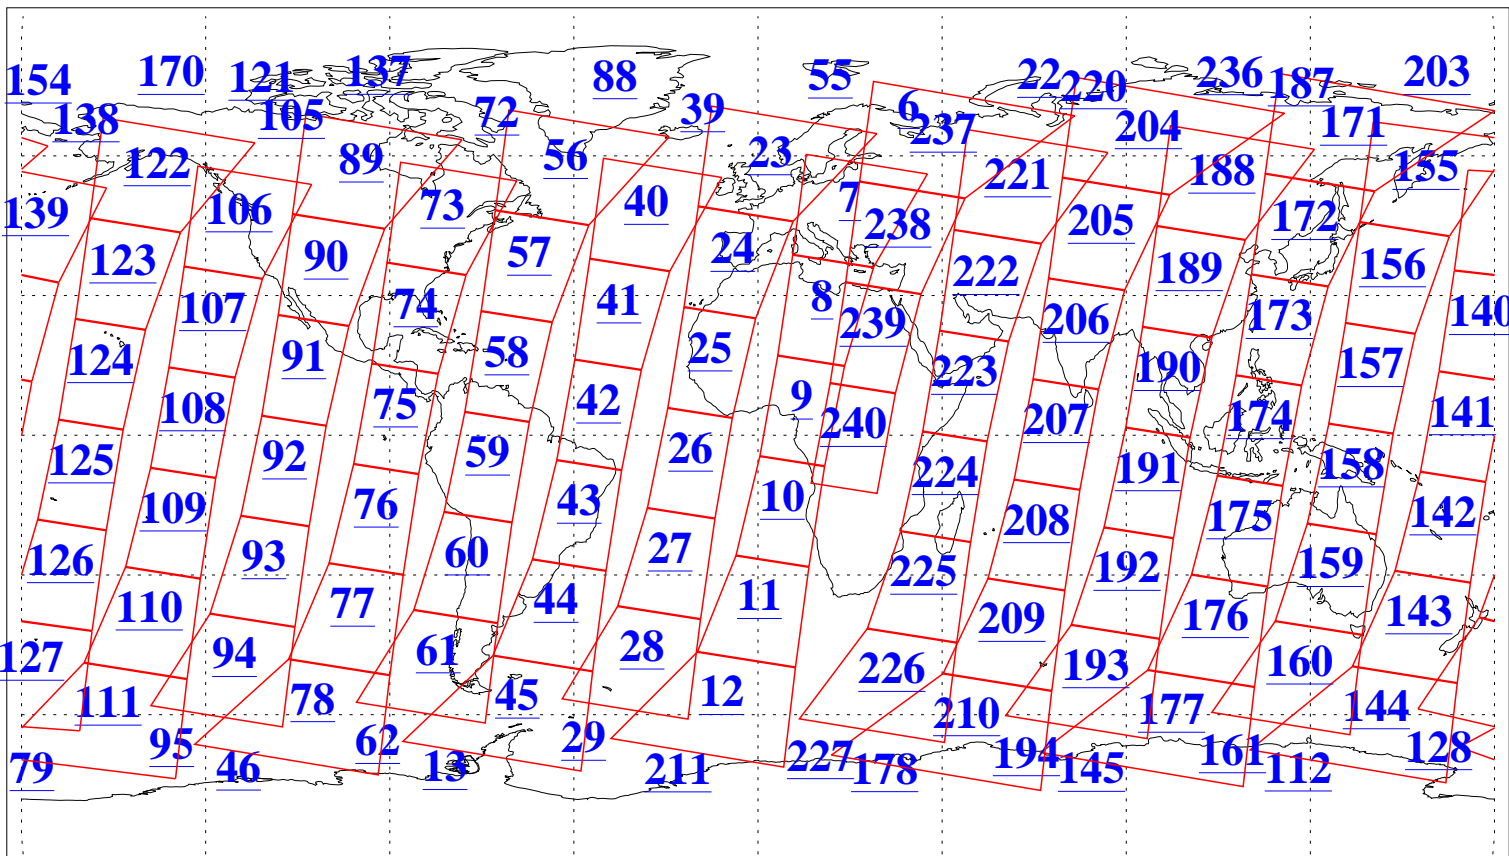

L1B Availability
AMSU Granules: 240
HSB Granules: 0
AIRS Granules: 240

19 May 2014
DoY 139
Aqua Day 4398
Granules: 1 to 120

Granules: 121 to 240

Legend: AMSU Available, HSB Available, AIRS Available

L1B Availability
AMSU Granules: 240
HSB Granules: 0
AIRS Granules: 240

19 May 2014
DoY 139
Aqua Day 4398
Ascending Granules

Descending Granules

Legend: AMSU Available, HSB Available, AIRS Available

L1B Availability
 AMSU Granules: 240
 HSB Granules: 0
 AIRS Granules: 240

19 May 2014
 DoY 139
 Aqua Day 4398

Northern Hemisphere Granules

Southern Hemisphere Granules

Legend: AMSU Available, HSB Available, AIRS Available