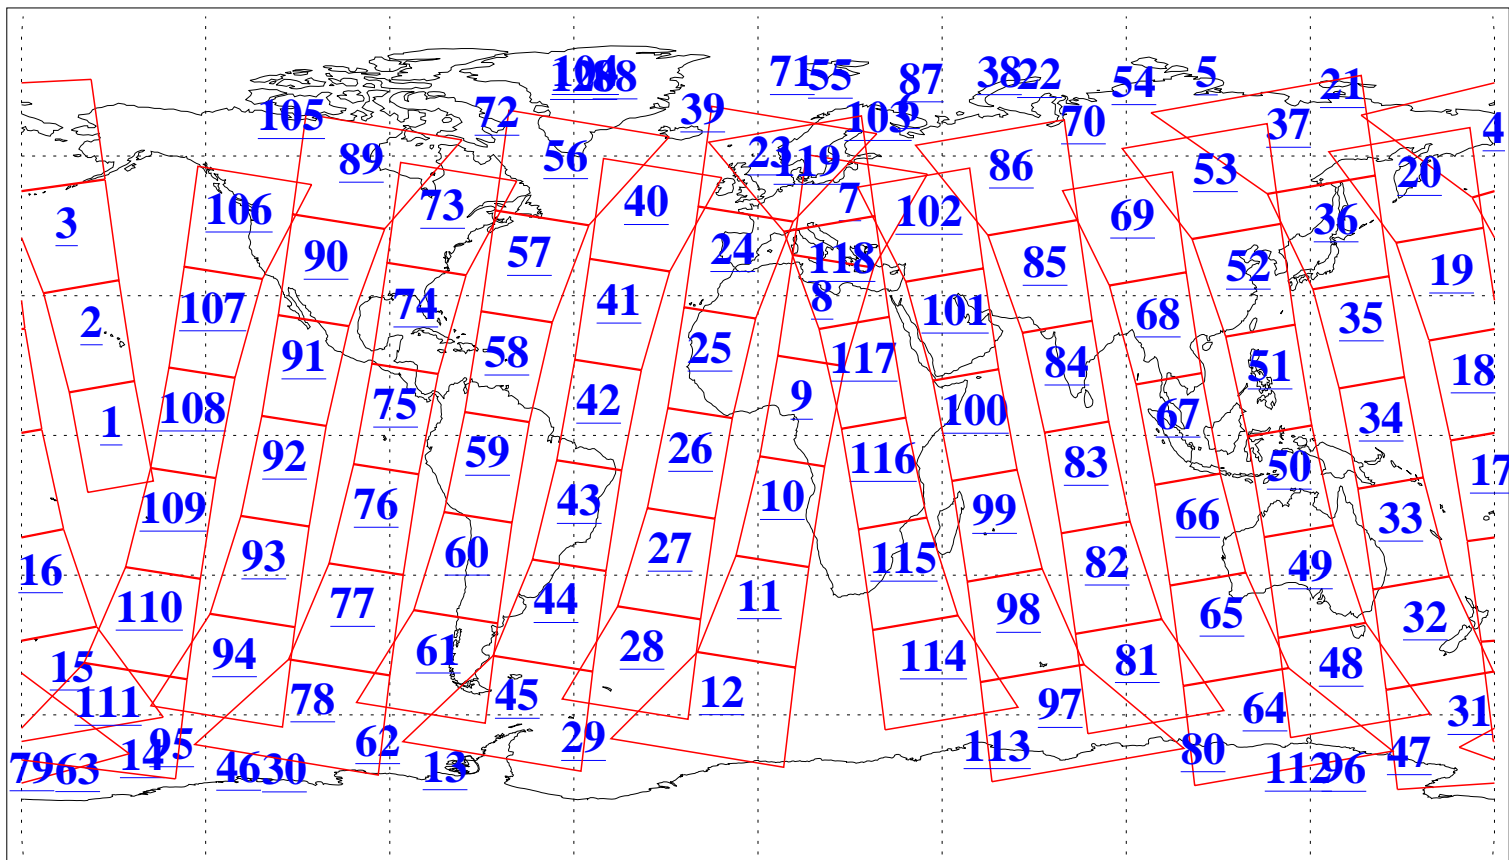

L1B Availability
AMSU Granules: 240
HSB Granules: 0
AIRS Granules: 240

19 May 2014
DoY 139
Aqua Day 4398
Granules: 1 to 120

Granules: 121 to 240

Legend: AMSU Available, HSB Available, AIRS Available

L1B Availability
AMSU Granules: 240
HSB Granules: 0
AIRS Granules: 240

19 May 2014
DoY 139
Aqua Day 4398
Ascending Granules

Descending Granules

Legend: AMSU Available, HSB Available, AIRS Available

L1B Availability
 AMSU Granules: 240
 HSB Granules: 0
 AIRS Granules: 240

19 May 2014
 DoY 139
 Aqua Day 4398

Northern Hemisphere Granules

Southern Hemisphere Granules

Legend: AMSU Available, HSB Available, AIRS Available