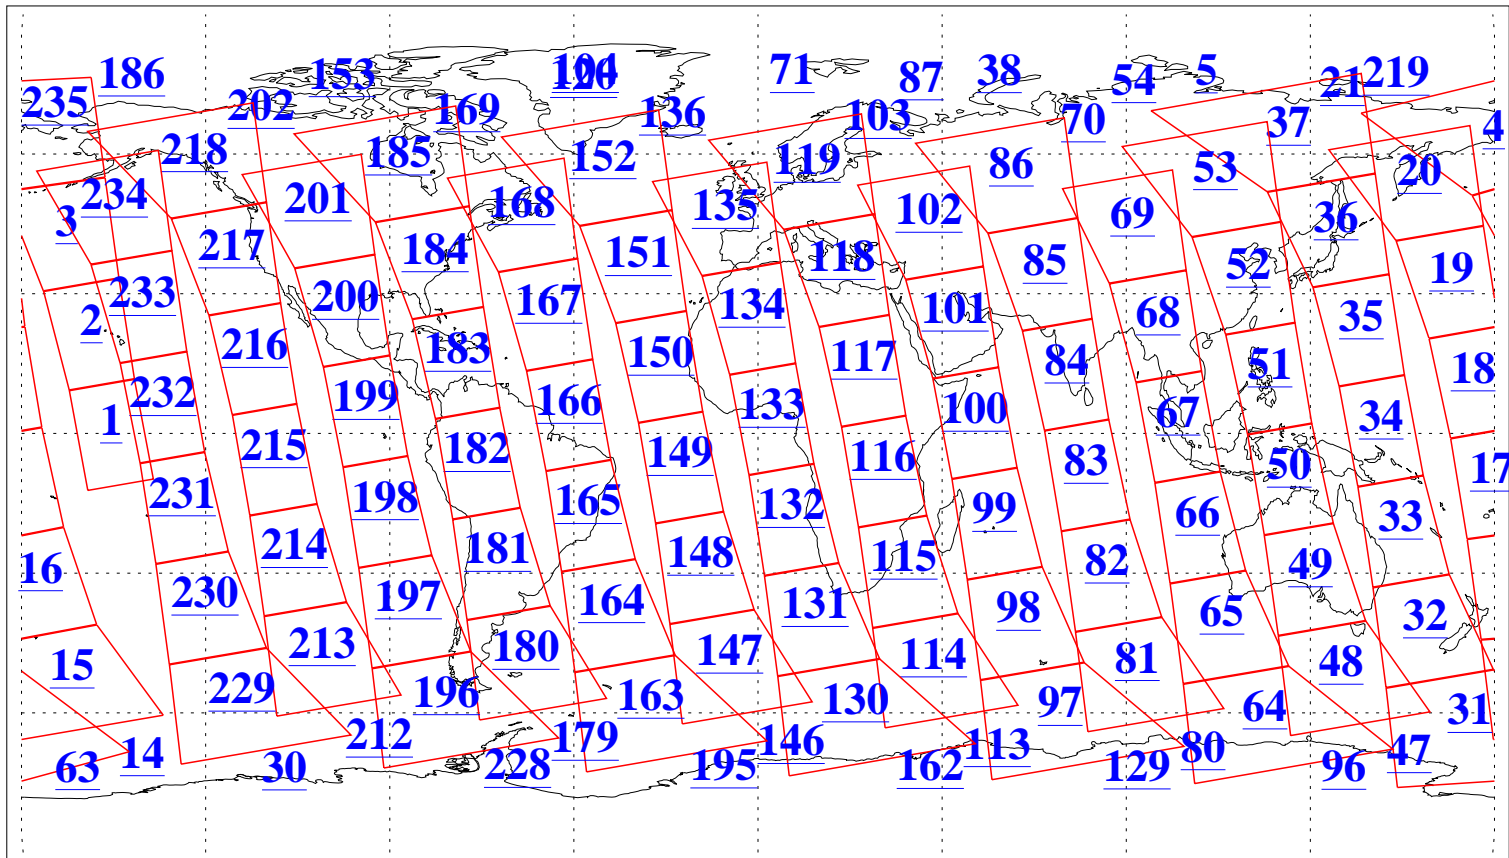

L1B Availability
AMSU Granules: 240
HSB Granules: 0
AIRS Granules: 240

19 May 2014
DoY 139
Aqua Day 4398
Granules: 1 to 120

Granules: 121 to 240

Legend: AMSU Available, HSB Available, AIRS Available

L1B Availability
AMSU Granules: 240
HSB Granules: 0
AIRS Granules: 240

19 May 2014
DoY 139
Aqua Day 4398
Ascending Granules

Descending Granules

Legend: AMSU Available, HSB Available, AIRS Available

L1B Availability
 AMSU Granules: 240
 HSB Granules: 0
 AIRS Granules: 240

19 May 2014
 DoY 139
 Aqua Day 4398

Northern Hemisphere Granules

Southern Hemisphere Granules

Legend: AMSU Available, HSB Available, AIRS Available