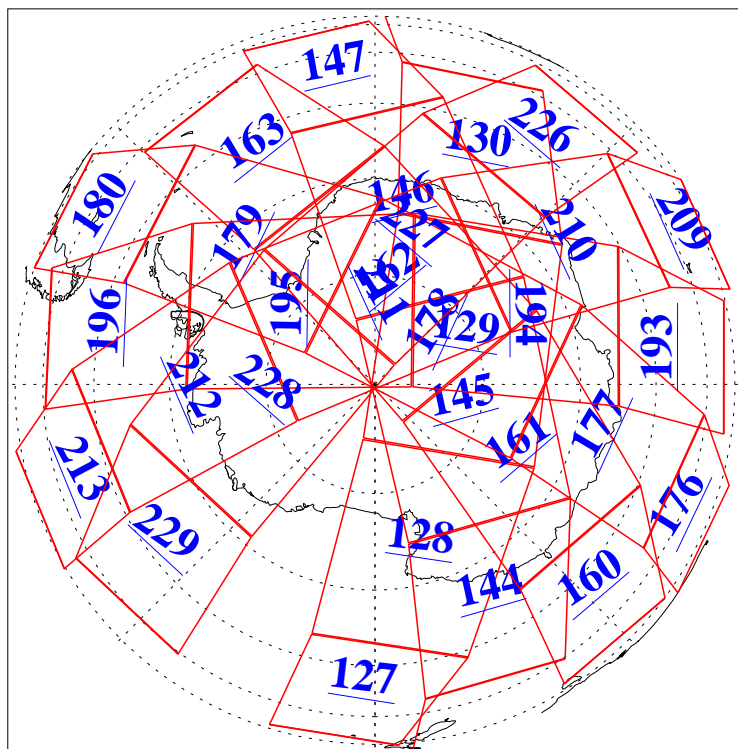

19 May 2014
DoY 139
Aqua Day 4398
Ascending Granules

Descending Granules

Legend: AMSU Available, HSB Available, AIRS Available

L1B Availability
 AMSU Granules: 240
 HSB Granules: 0
 AIRS Granules: 240

19 May 2014
 DoY 139
 Aqua Day 4398

Northern Hemisphere Granules

Southern Hemisphere Granules

Legend: AMSU Available, HSB Available, AIRS Available