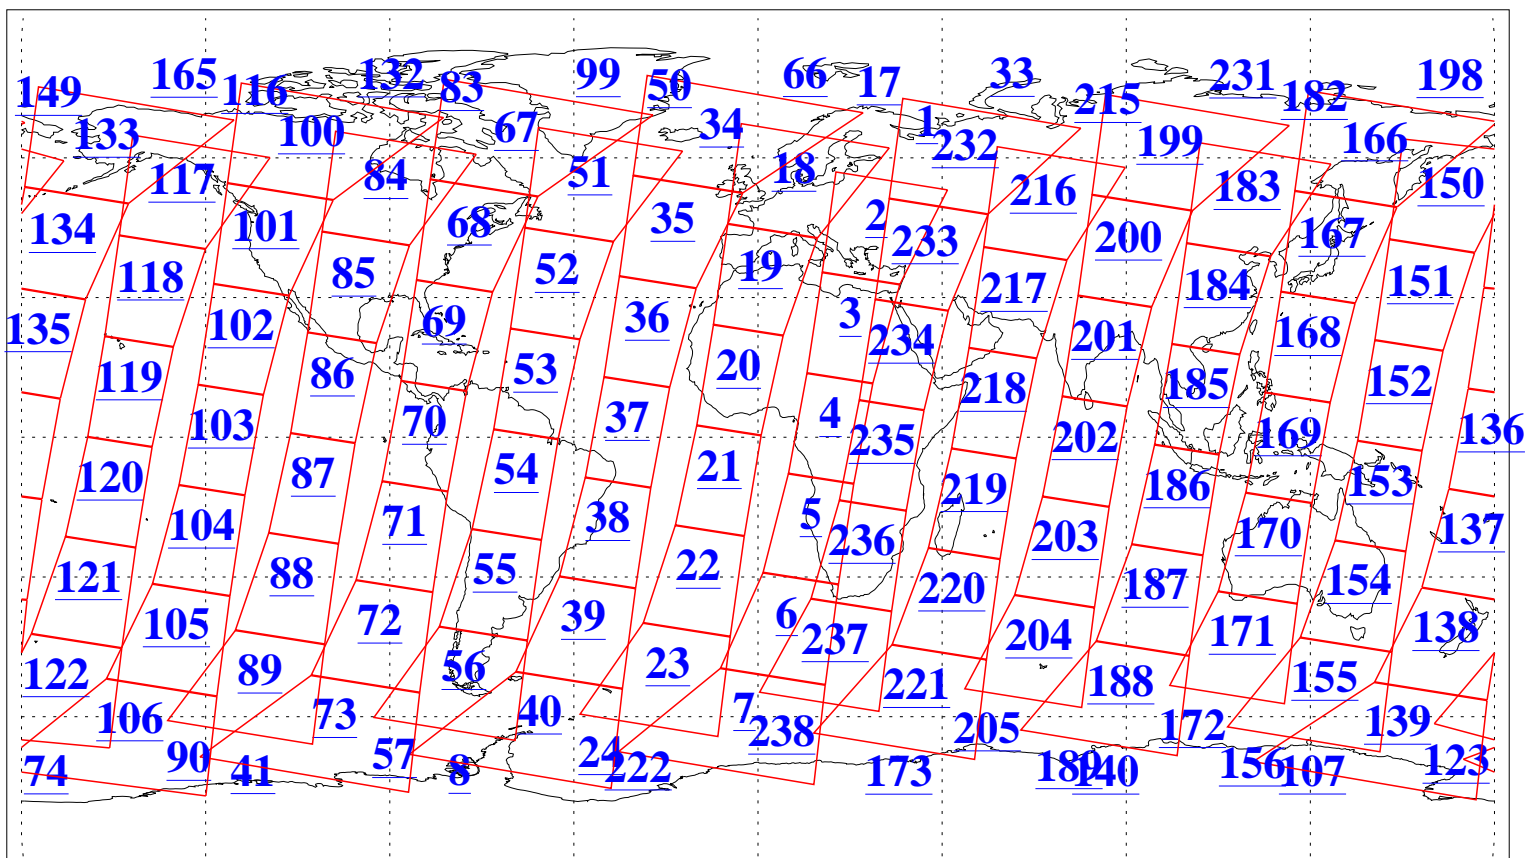

L1B Availability
AMSU Granules: 240
HSB Granules: 0
AIRS Granules: 240

30 Apr 2014
DoY 120
Aqua Day 4379
Granules: 1 to 120

Granules: 121 to 240

Legend: AMSU Available, HSB Available, AIRS Available

L1B Availability
AMSU Granules: 240
HSB Granules: 0
AIRS Granules: 240

30 Apr 2014
DoY 120
Aqua Day 4379

Ascending Granules

Descending Granules

Legend: AMSU Available, HSB Available, AIRS Available

L1B Availability
 AMSU Granules: 240
 HSB Granules: 0
 AIRS Granules: 240

30 Apr 2014
 DoY 120
 Aqua Day 4379

Northern Hemisphere Granules

Southern Hemisphere Granules

Legend: AMSU Available, HSB Available, AIRS Available