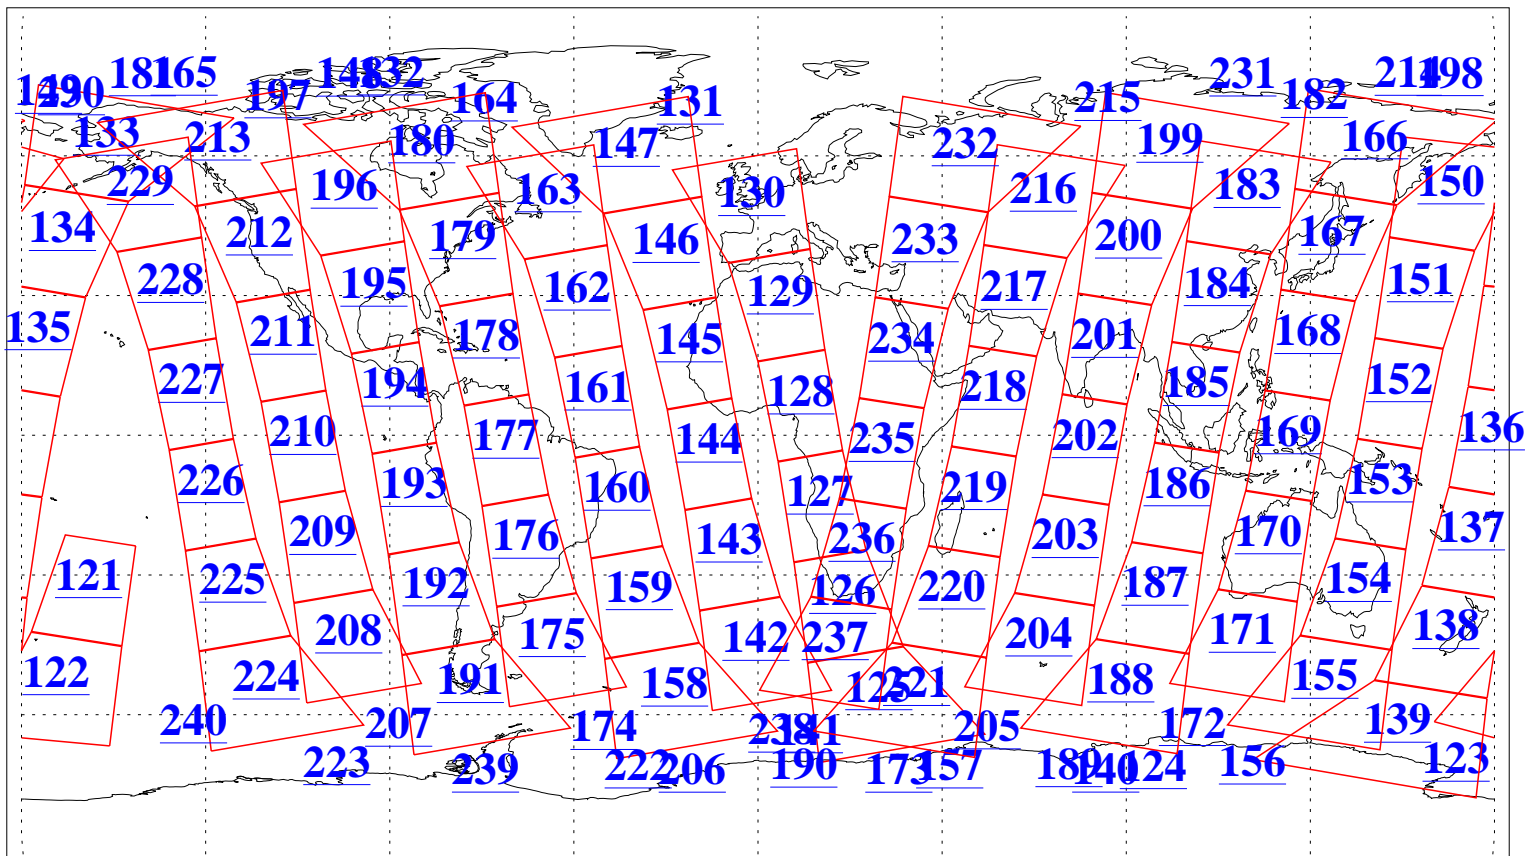

L1B Availability
AMSU Granules: 240
HSB Granules: 0
AIRS Granules: 240

30 Apr 2014
DoY 120
Aqua Day 4379
Granules: 1 to 120

Granules: 121 to 240

Legend: AMSU Available, HSB Available, AIRS Available

L1B Availability
AMSU Granules: 240
HSB Granules: 0
AIRS Granules: 240

30 Apr 2014
DoY 120
Aqua Day 4379

Ascending Granules

Descending Granules

Legend: AMSU Available, HSB Available, AIRS Available

L1B Availability
 AMSU Granules: 240
 HSB Granules: 0
 AIRS Granules: 240

30 Apr 2014
 DoY 120
 Aqua Day 4379

Northern Hemisphere Granules

Southern Hemisphere Granules

Legend: AMSU Available, HSB Available, AIRS Available