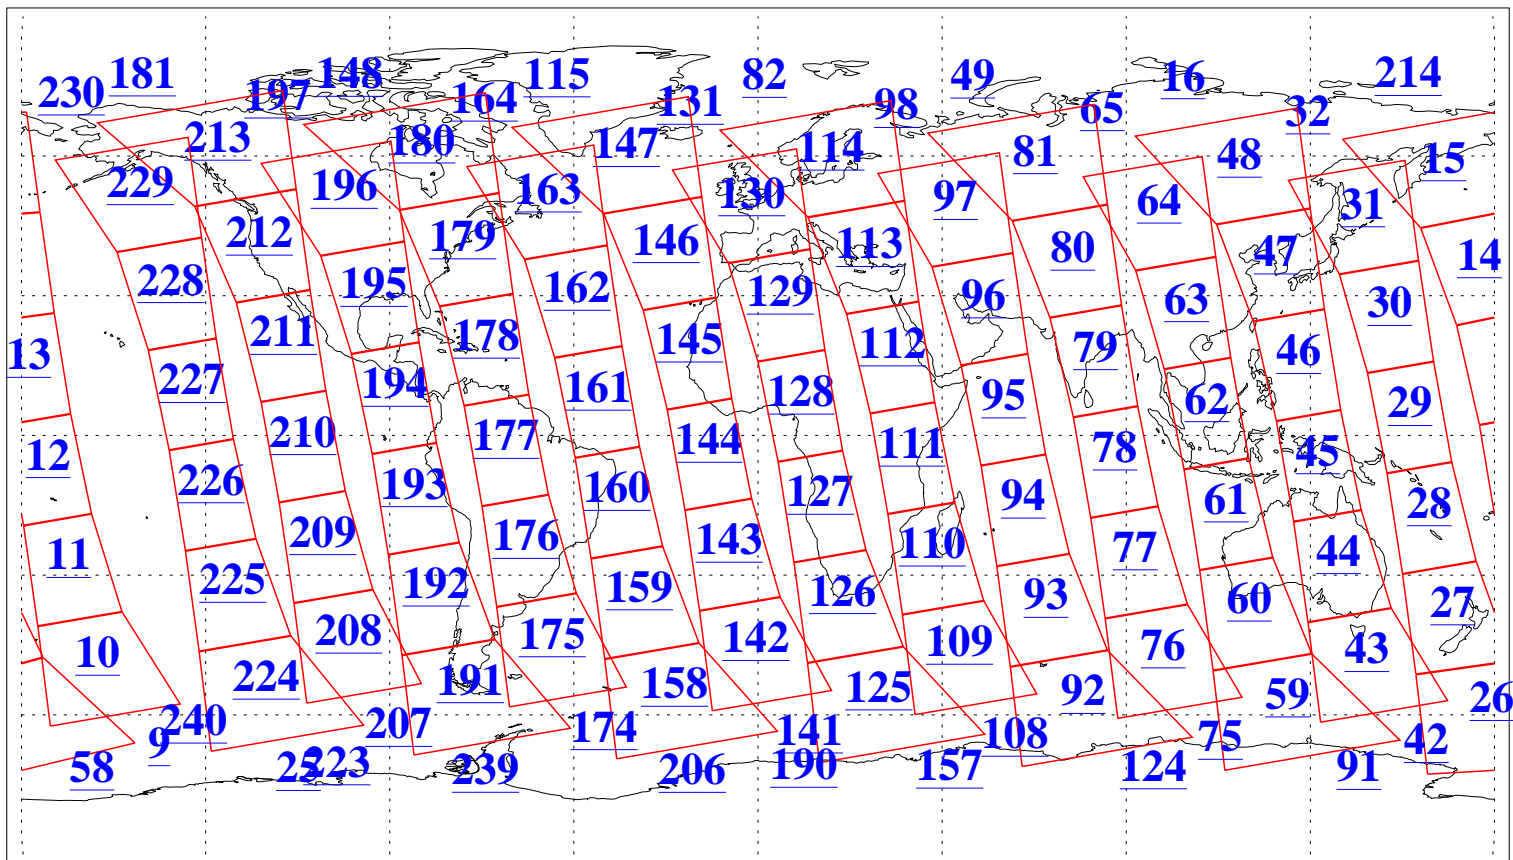

L1B Availability
AMSU Granules: 240
HSB Granules: 0
AIRS Granules: 240

30 Apr 2014
DoY 120
Aqua Day 4379
Granules: 1 to 120

Granules: 121 to 240

Legend: AMSU Available, HSB Available, AIRS Available

L1B Availability
AMSU Granules: 240
HSB Granules: 0
AIRS Granules: 240

30 Apr 2014
DoY 120
Aqua Day 4379

Ascending Granules

Descending Granules

Legend: AMSU Available, HSB Available, AIRS Available

L1B Availability
 AMSU Granules: 240
 HSB Granules: 0
 AIRS Granules: 240

30 Apr 2014
 DoY 120
 Aqua Day 4379

Northern Hemisphere Granules

Southern Hemisphere Granules

Legend: AMSU Available, HSB Available, AIRS Available