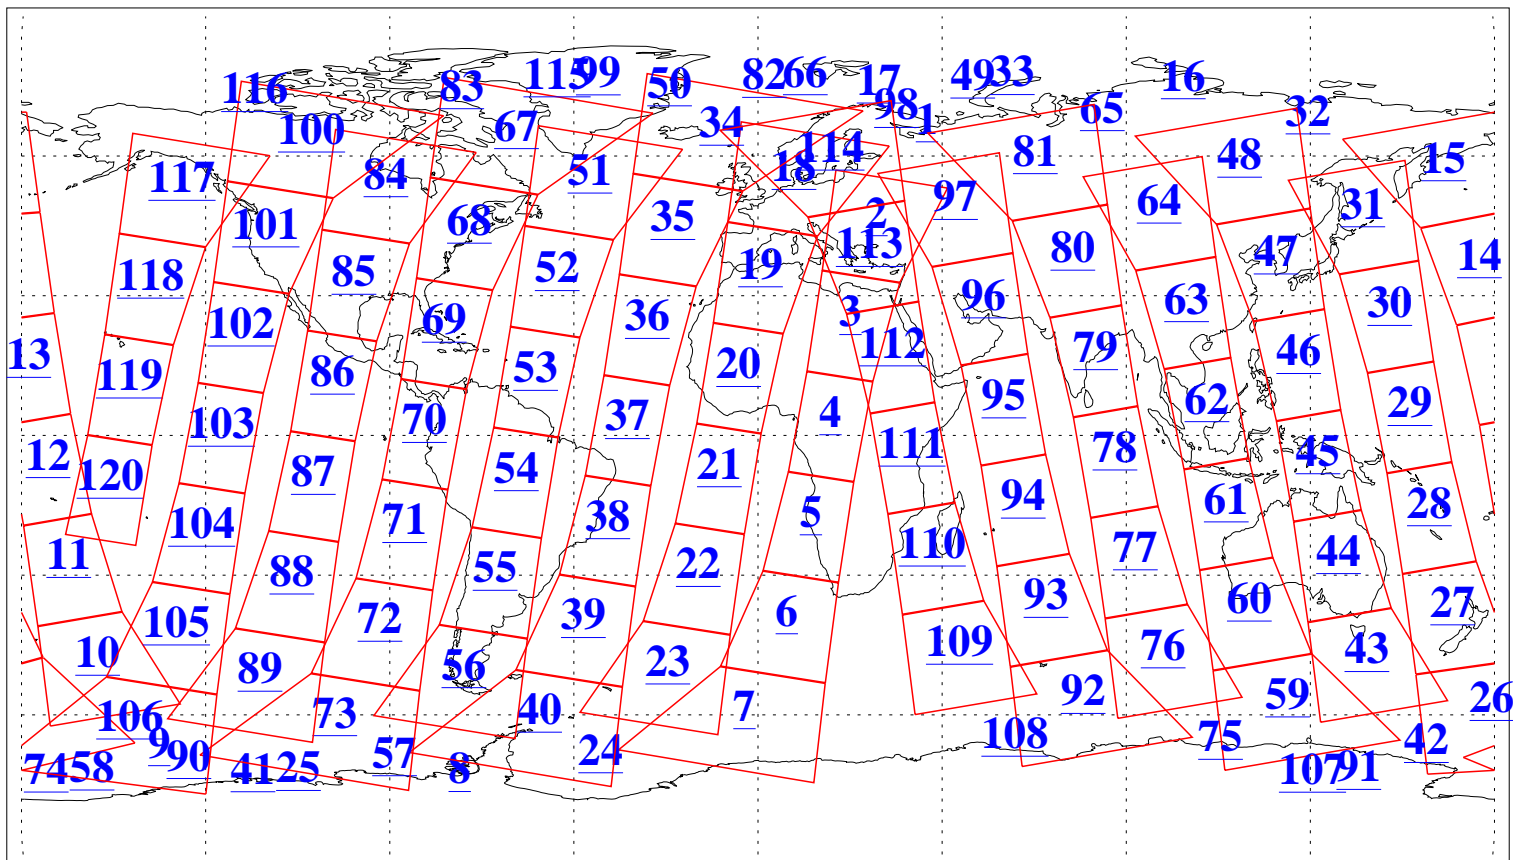

L1B Availability
AMSU Granules: 240
HSB Granules: 0
AIRS Granules: 240

30 Apr 2014
DoY 120
Aqua Day 4379
Granules: 1 to 120

Granules: 121 to 240

Legend: AMSU Available, HSB Available, AIRS Available

L1B Availability
AMSU Granules: 240
HSB Granules: 0
AIRS Granules: 240

30 Apr 2014
DoY 120
Aqua Day 4379

Ascending Granules

Descending Granules

Legend: AMSU Available, HSB Available, AIRS Available

L1B Availability
 AMSU Granules: 240
 HSB Granules: 0
 AIRS Granules: 240

30 Apr 2014
 DoY 120
 Aqua Day 4379

Northern Hemisphere Granules

Southern Hemisphere Granules

Legend: AMSU Available, HSB Available, AIRS Available