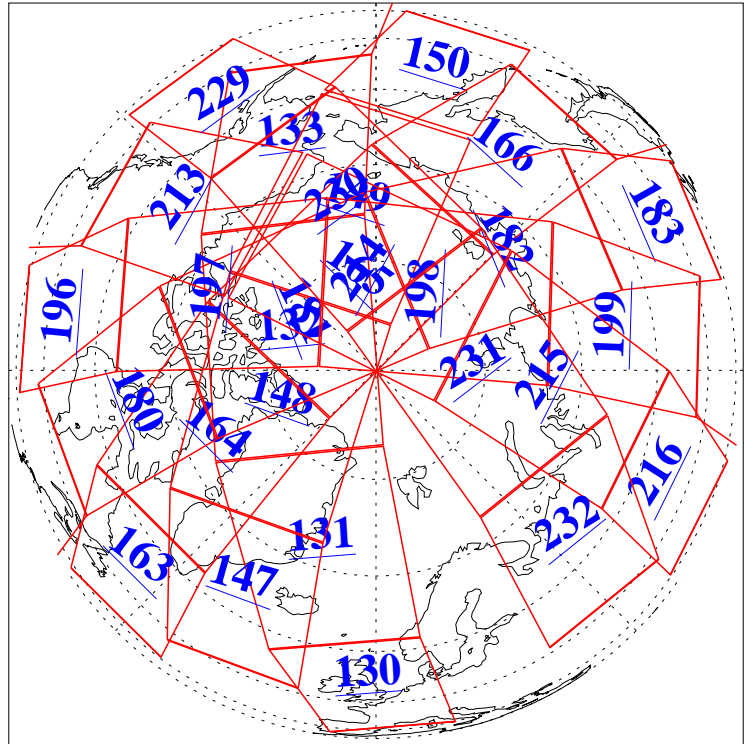

30 Apr 2014
DoY 120
Aqua Day 4379

Ascending Granules

Descending Granules

Legend: AMSU Available, HSB Available, AIRS Available

L1B Availability
 AMSU Granules: 240
 HSB Granules: 0
 AIRS Granules: 240

30 Apr 2014
 DoY 120
 Aqua Day 4379

Northern Hemisphere Granules

Southern Hemisphere Granules

Legend: AMSU Available, HSB Available, AIRS Available