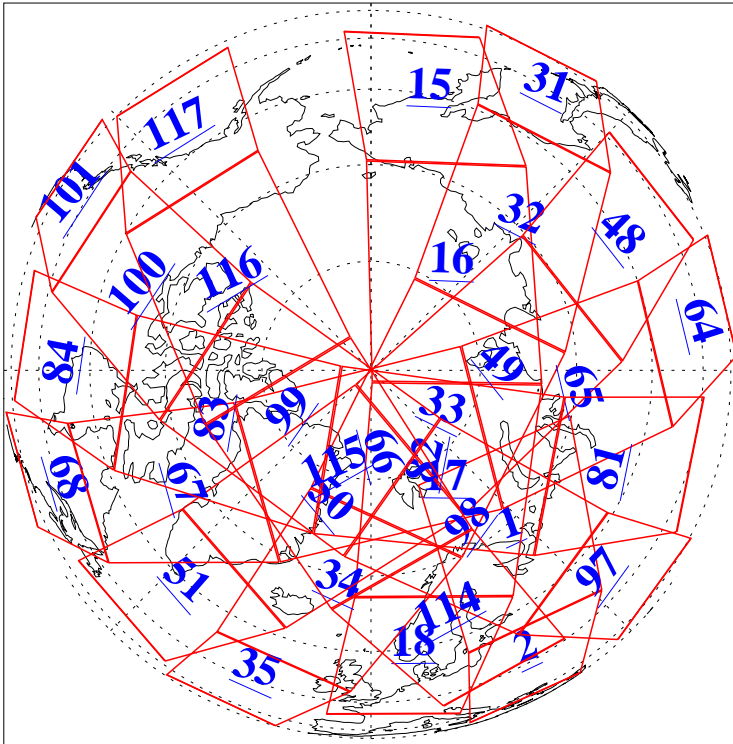

L1B Availability
AMSU Granules: 240
HSB Granules: 0
AIRS Granules: 240

30 Apr 2014
DoY 120
Aqua Day 4379
Granules: 1 to 120

Granules: 121 to 240

Legend: AMSU Available, HSB Available, AIRS Available

L1B Availability
AMSU Granules: 240
HSB Granules: 0
AIRS Granules: 240

30 Apr 2014
DoY 120
Aqua Day 4379

Ascending Granules

Descending Granules

Legend: AMSU Available, HSB Available, AIRS Available

L1B Availability
 AMSU Granules: 240
 HSB Granules: 0
 AIRS Granules: 240

30 Apr 2014
 DoY 120
 Aqua Day 4379

Northern Hemisphere Granules

Southern Hemisphere Granules

Legend: AMSU Available, HSB Available, AIRS Available