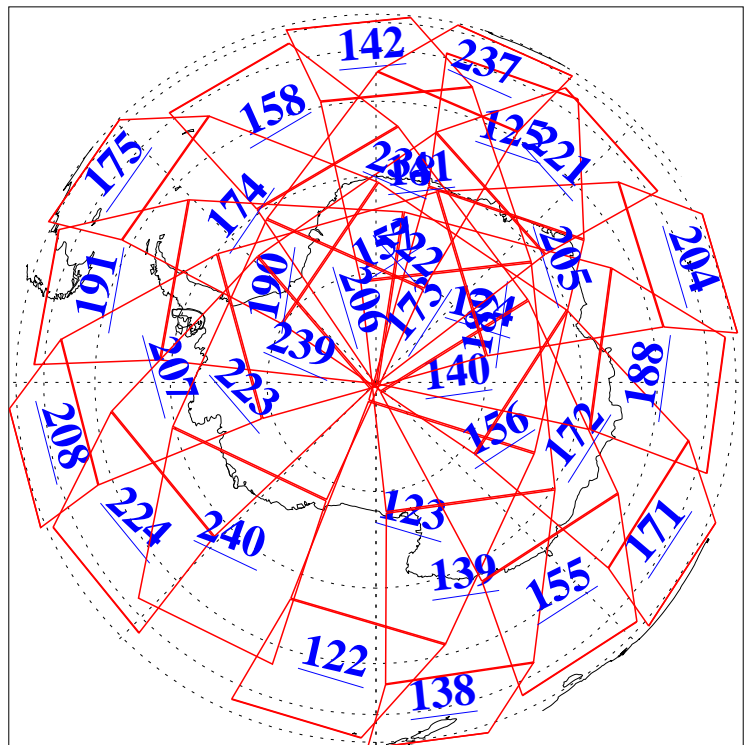

L1B Availability
AMSU Granules: 240
HSB Granules: 0
AIRS Granules: 240

30 Apr 2014
DoY 120
Aqua Day 4379
Granules: 1 to 120

Granules: 121 to 240

Legend: AMSU Available, HSB Available, AIRS Available

L1B Availability
AMSU Granules: 240
HSB Granules: 0
AIRS Granules: 240

30 Apr 2014
DoY 120
Aqua Day 4379

Ascending Granules

Descending Granules

Legend: AMSU Available, HSB Available, AIRS Available

L1B Availability
 AMSU Granules: 240
 HSB Granules: 0
 AIRS Granules: 240

30 Apr 2014
 DoY 120
 Aqua Day 4379

Northern Hemisphere Granules

Southern Hemisphere Granules

Legend: AMSU Available, HSB Available, AIRS Available