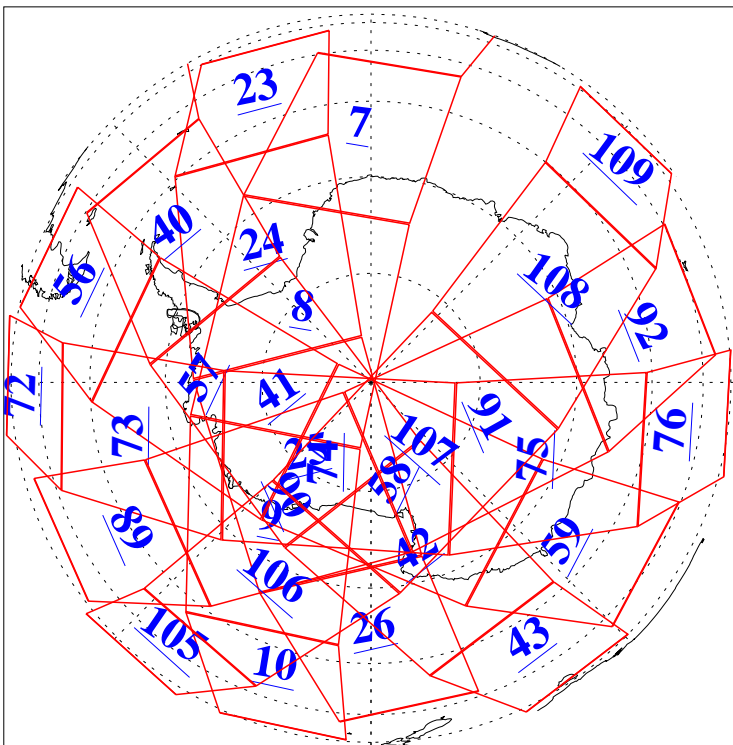

L1B Availability
AMSU Granules: 240
HSB Granules: 0
AIRS Granules: 240

30 Apr 2014
DoY 120
Aqua Day 4379
Granules: 1 to 120

Granules: 121 to 240

Legend: AMSU Available, HSB Available, AIRS Available

L1B Availability
AMSU Granules: 240
HSB Granules: 0
AIRS Granules: 240

30 Apr 2014
DoY 120
Aqua Day 4379

Ascending Granules

Descending Granules

Legend: AMSU Available, HSB Available, AIRS Available

L1B Availability
 AMSU Granules: 240
 HSB Granules: 0
 AIRS Granules: 240

30 Apr 2014
 DoY 120
 Aqua Day 4379

Northern Hemisphere Granules

Southern Hemisphere Granules

Legend: AMSU Available, HSB Available, AIRS Available