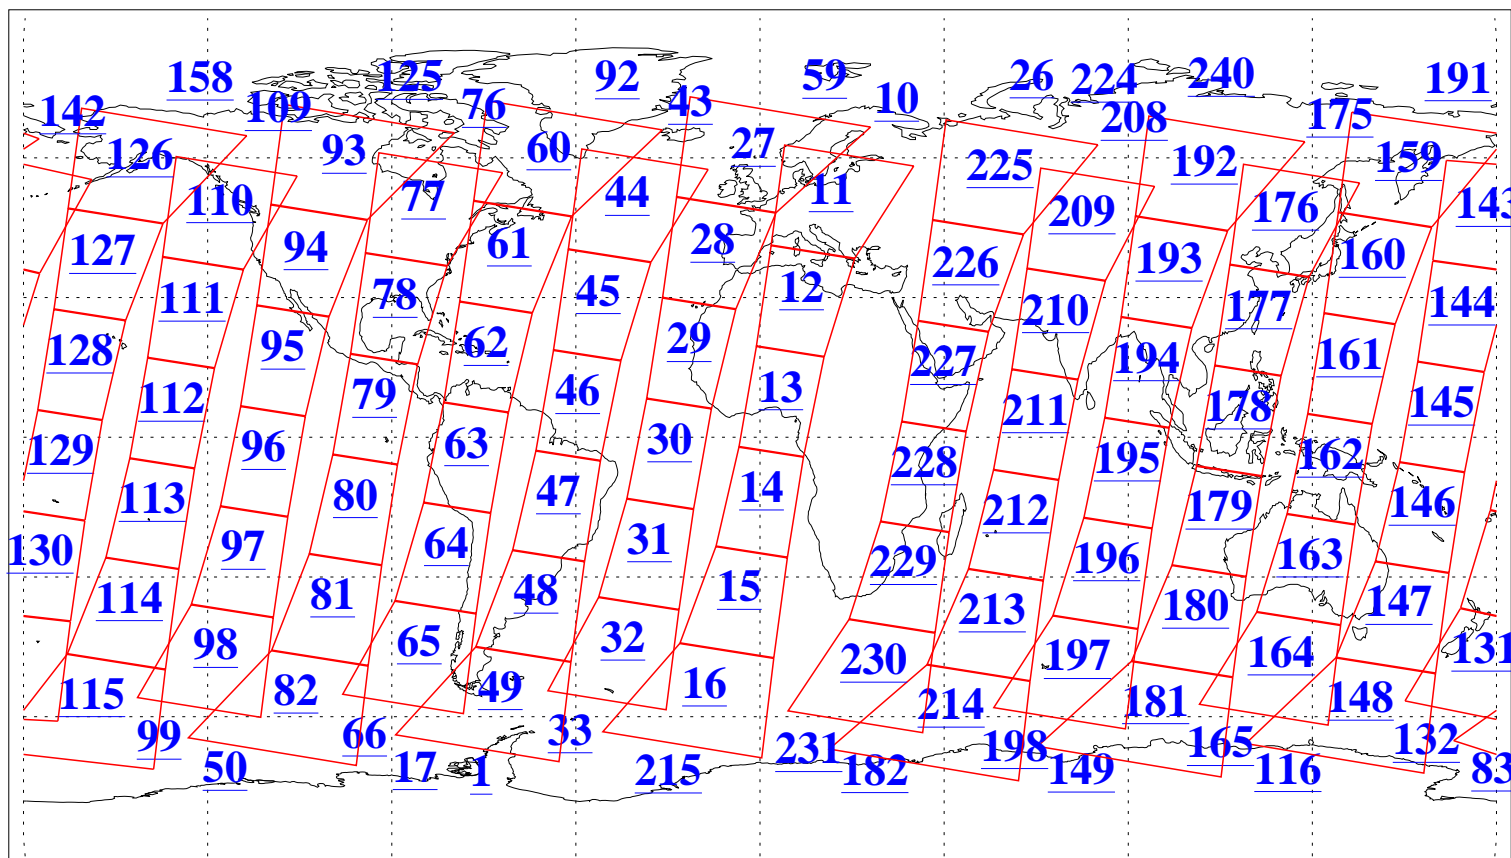

L1B Availability
AMSU Granules: 240
HSB Granules: 0
AIRS Granules: 240

29 Apr 2014
DoY 119
Aqua Day 4378
Granules: 1 to 120

Granules: 121 to 240

Legend: AMSU Available, HSB Available, AIRS Available

L1B Availability
AMSU Granules: 240
HSB Granules: 0
AIRS Granules: 240

29 Apr 2014
DoY 119
Aqua Day 4378

Ascending Granules

Descending Granules

Legend: AMSU Available, HSB Available, AIRS Available

L1B Availability
 AMSU Granules: 240
 HSB Granules: 0
 AIRS Granules: 240

29 Apr 2014
 DoY 119
 Aqua Day 4378

Northern Hemisphere Granules

Southern Hemisphere Granules

Legend: AMSU Available, HSB Available, AIRS Available