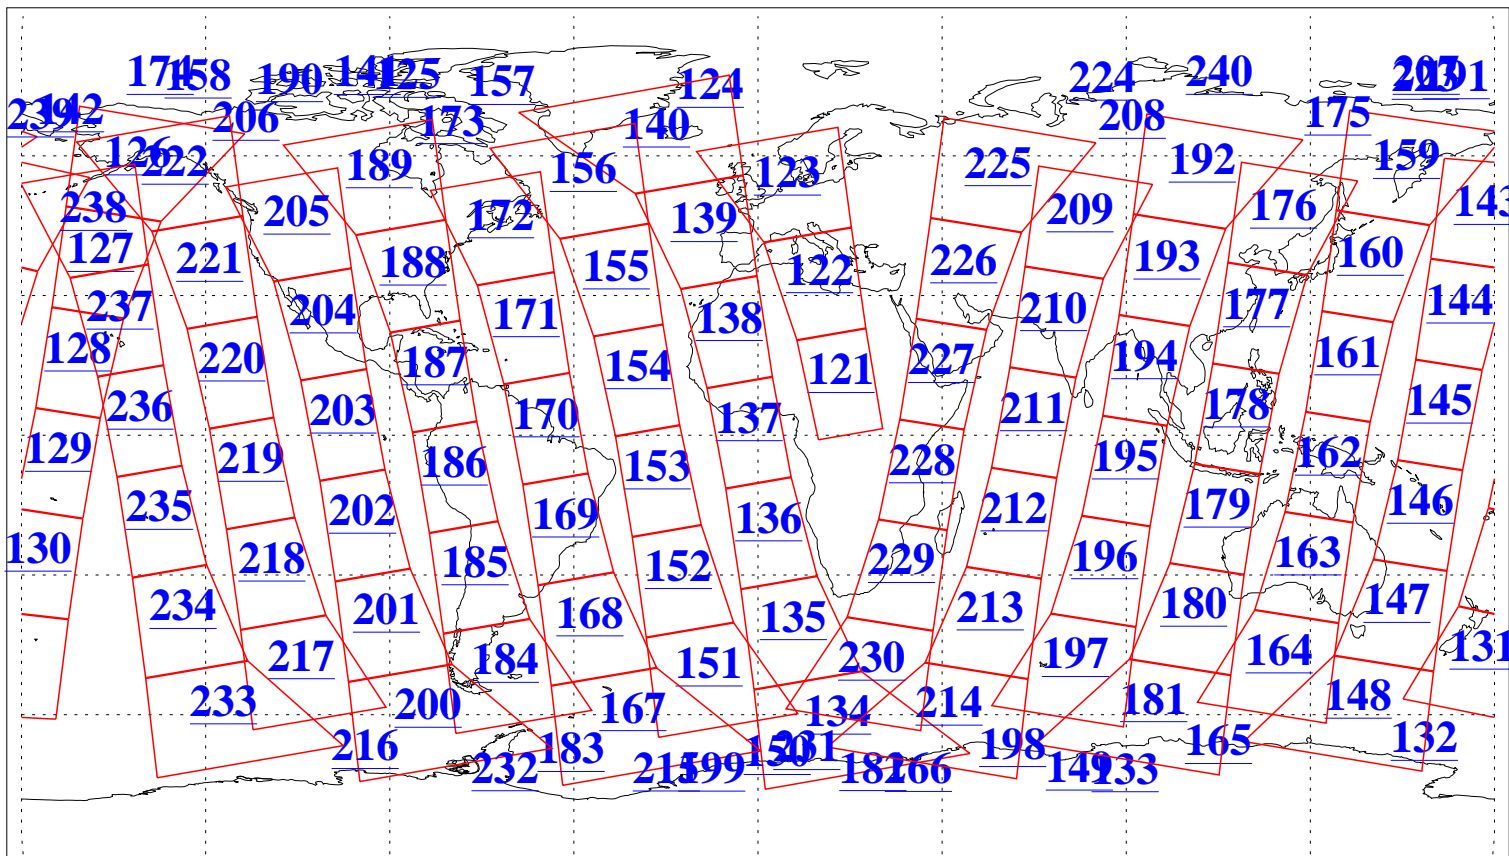

L1B Availability
AMSU Granules: 240
HSB Granules: 0
AIRS Granules: 240

29 Apr 2014
DoY 119
Aqua Day 4378
Granules: 1 to 120

Granules: 121 to 240

Legend: AMSU Available, HSB Available, AIRS Available

L1B Availability
AMSU Granules: 240
HSB Granules: 0
AIRS Granules: 240

29 Apr 2014
DoY 119
Aqua Day 4378

Ascending Granules

Descending Granules

Legend: AMSU Available, HSB Available, AIRS Available

L1B Availability
 AMSU Granules: 240
 HSB Granules: 0
 AIRS Granules: 240

29 Apr 2014
 DoY 119
 Aqua Day 4378