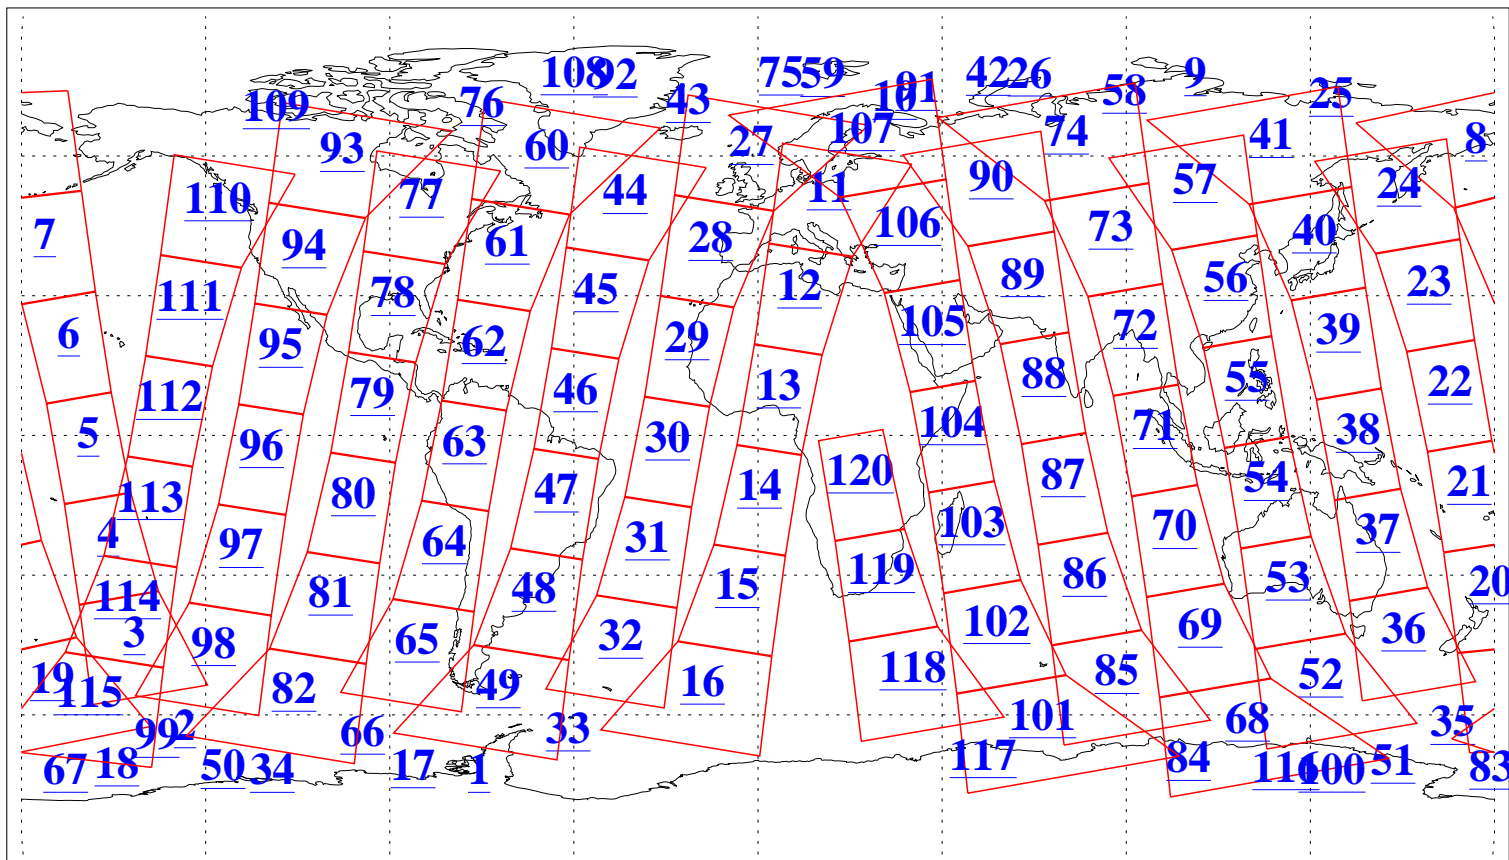

L1B Availability
AMSU Granules: 240
HSB Granules: 0
AIRS Granules: 240

29 Apr 2014
DoY 119
Aqua Day 4378
Granules: 1 to 120

Granules: 121 to 240

Legend: AMSU Available, HSB Available, AIRS Available

L1B Availability
AMSU Granules: 240
HSB Granules: 0
AIRS Granules: 240

29 Apr 2014
DoY 119
Aqua Day 4378

Ascending Granules

Descending Granules

Legend: AMSU Available, HSB Available, AIRS Available

L1B Availability
 AMSU Granules: 240
 HSB Granules: 0
 AIRS Granules: 240

29 Apr 2014
 DoY 119
 Aqua Day 4378

Northern Hemisphere Granules

Southern Hemisphere Granules

Legend: AMSU Available, HSB Available, AIRS Available