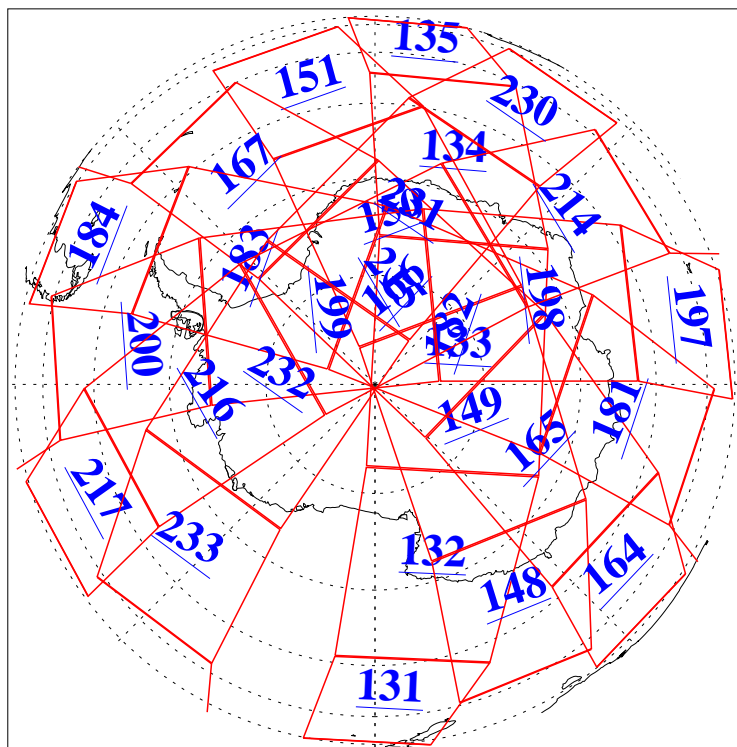

L1B Availability
AMSU Granules: 240
HSB Granules: 0
AIRS Granules: 240

29 Apr 2014
DoY 119
Aqua Day 4378
Granules: 1 to 120

Granules: 121 to 240

Legend: AMSU Available, HSB Available, AIRS Available

L1B Availability
AMSU Granules: 240
HSB Granules: 0
AIRS Granules: 240

29 Apr 2014
DoY 119
Aqua Day 4378

Ascending Granules

Descending Granules

Legend: AMSU Available, HSB Available, AIRS Available

L1B Availability
 AMSU Granules: 240
 HSB Granules: 0
 AIRS Granules: 240

29 Apr 2014
 DoY 119
 Aqua Day 4378

Northern Hemisphere Granules

Southern Hemisphere Granules

Legend: AMSU Available, HSB Available, AIRS Available