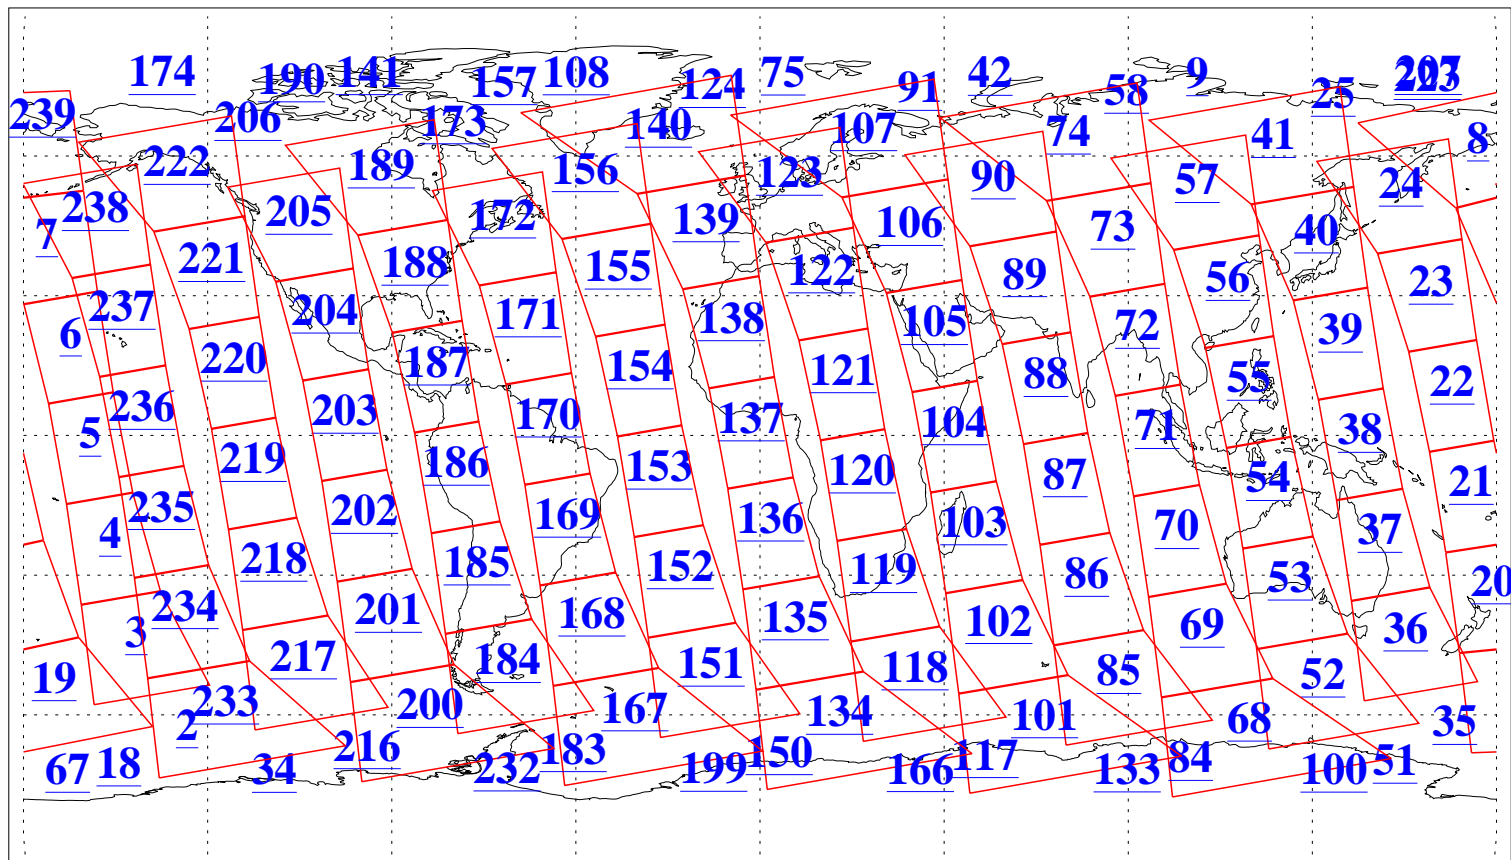

L1B Availability
AMSU Granules: 240
HSB Granules: 0
AIRS Granules: 240

29 Apr 2014
DoY 119
Aqua Day 4378
Granules: 1 to 120

Granules: 121 to 240

Legend: AMSU Available, HSB Available, AIRS Available

L1B Availability
AMSU Granules: 240
HSB Granules: 0
AIRS Granules: 240

29 Apr 2014
DoY 119
Aqua Day 4378

Ascending Granules

Descending Granules

Legend: AMSU Available, HSB Available, AIRS Available

L1B Availability
 AMSU Granules: 240
 HSB Granules: 0
 AIRS Granules: 240

29 Apr 2014
 DoY 119
 Aqua Day 4378

Northern Hemisphere Granules

Southern Hemisphere Granules

Legend: AMSU Available, HSB Available, AIRS Available