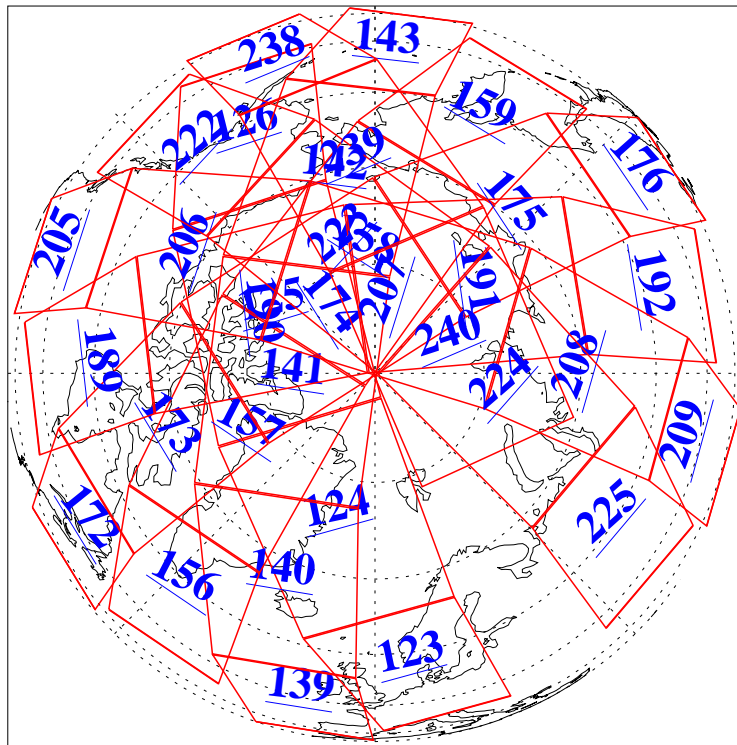

L1B Availability
AMSU Granules: 240
HSB Granules: 0
AIRS Granules: 240

29 Apr 2014
DoY 119
Aqua Day 4378
Granules: 1 to 120

Granules: 121 to 240

Legend: AMSU Available, HSB Available, AIRS Available

L1B Availability
AMSU Granules: 240
HSB Granules: 0
AIRS Granules: 240

29 Apr 2014
DoY 119
Aqua Day 4378

Ascending Granules

Descending Granules

Legend: AMSU Available, HSB Available, AIRS Available

L1B Availability
 AMSU Granules: 240
 HSB Granules: 0
 AIRS Granules: 240

29 Apr 2014
 DoY 119
 Aqua Day 4378

Northern Hemisphere Granules

Southern Hemisphere Granules

Legend: AMSU Available, HSB Available, AIRS Available