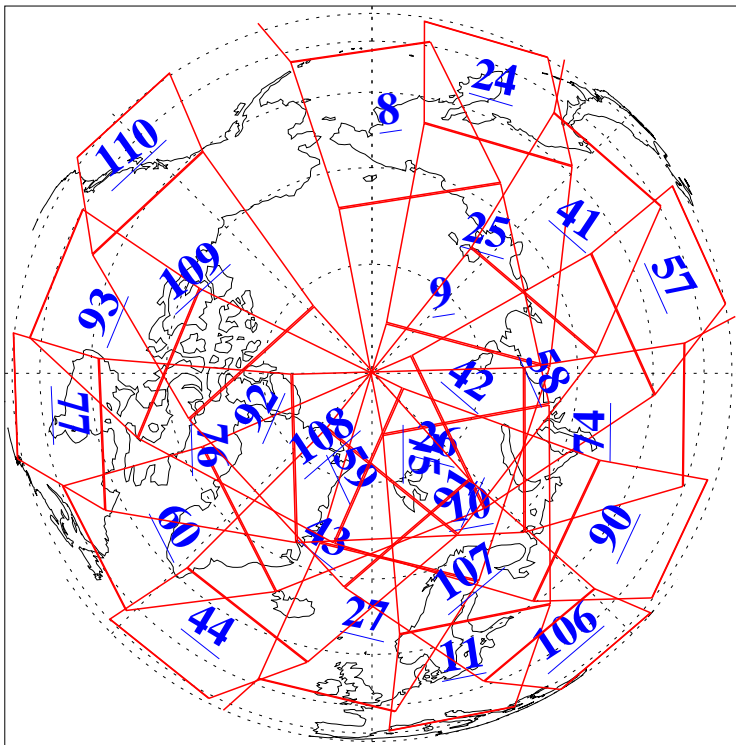

L1B Availability
AMSU Granules: 240
HSB Granules: 0
AIRS Granules: 240

29 Apr 2014
DoY 119
Aqua Day 4378
Granules: 1 to 120

Granules: 121 to 240

Legend: AMSU Available, HSB Available, AIRS Available

L1B Availability
AMSU Granules: 240
HSB Granules: 0
AIRS Granules: 240

29 Apr 2014
DoY 119
Aqua Day 4378

Ascending Granules

Descending Granules

Legend: AMSU Available, HSB Available, AIRS Available

L1B Availability
 AMSU Granules: 240
 HSB Granules: 0
 AIRS Granules: 240

29 Apr 2014
 DoY 119
 Aqua Day 4378

Northern Hemisphere Granules

Southern Hemisphere Granules

Legend: AMSU Available, HSB Available, AIRS Available