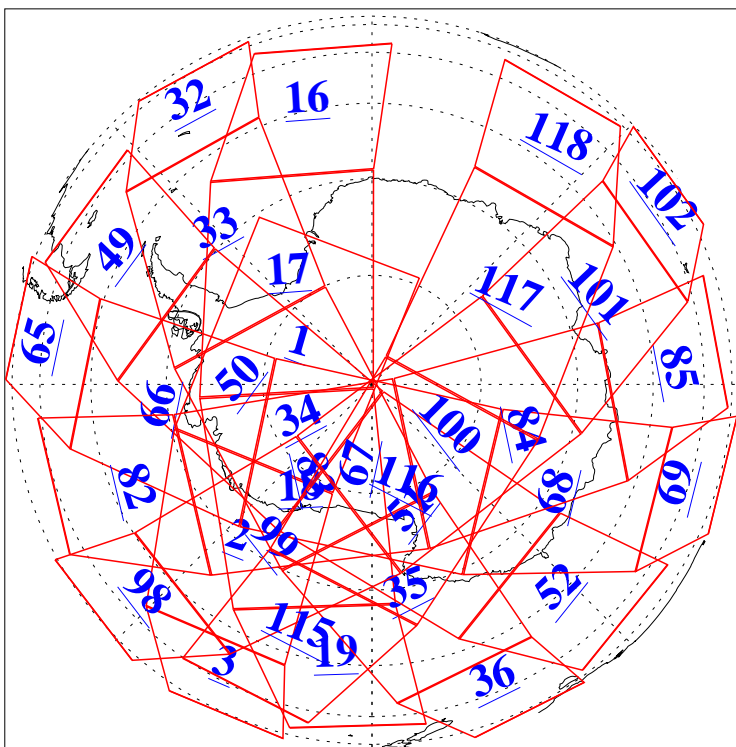

L1B Availability
AMSU Granules: 240
HSB Granules: 0
AIRS Granules: 240

29 Apr 2014
DoY 119
Aqua Day 4378
Granules: 1 to 120

Granules: 121 to 240

Legend: AMSU Available, HSB Available, AIRS Available

L1B Availability
AMSU Granules: 240
HSB Granules: 0
AIRS Granules: 240

29 Apr 2014
DoY 119
Aqua Day 4378

Ascending Granules

Descending Granules

Legend: AMSU Available, HSB Available, AIRS Available

L1B Availability
 AMSU Granules: 240
 HSB Granules: 0
 AIRS Granules: 240

29 Apr 2014
 DoY 119
 Aqua Day 4378

Northern Hemisphere Granules

Southern Hemisphere Granules

Legend: AMSU Available, HSB Available, AIRS Available