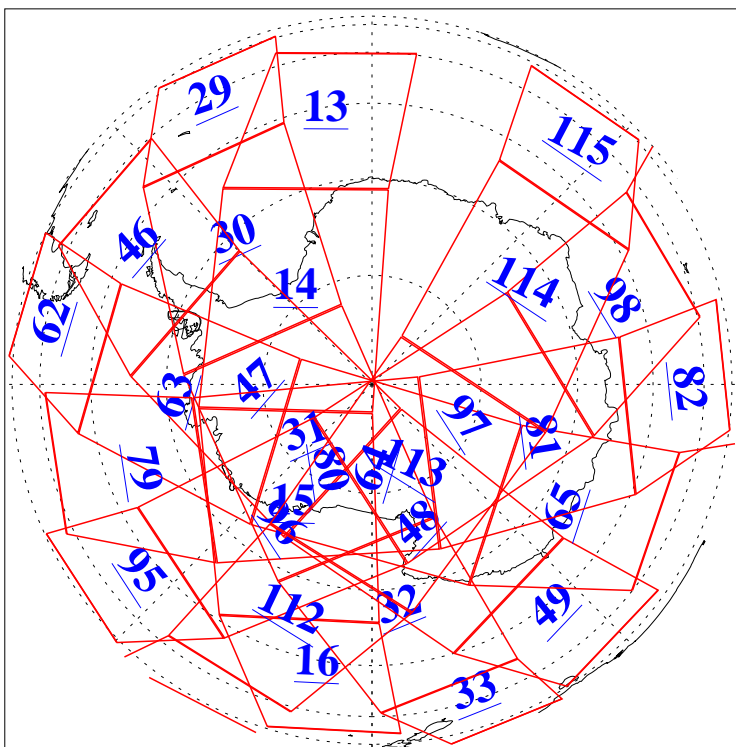

Legend: AMSU Available, *HSB Available*, **AIRS Available**