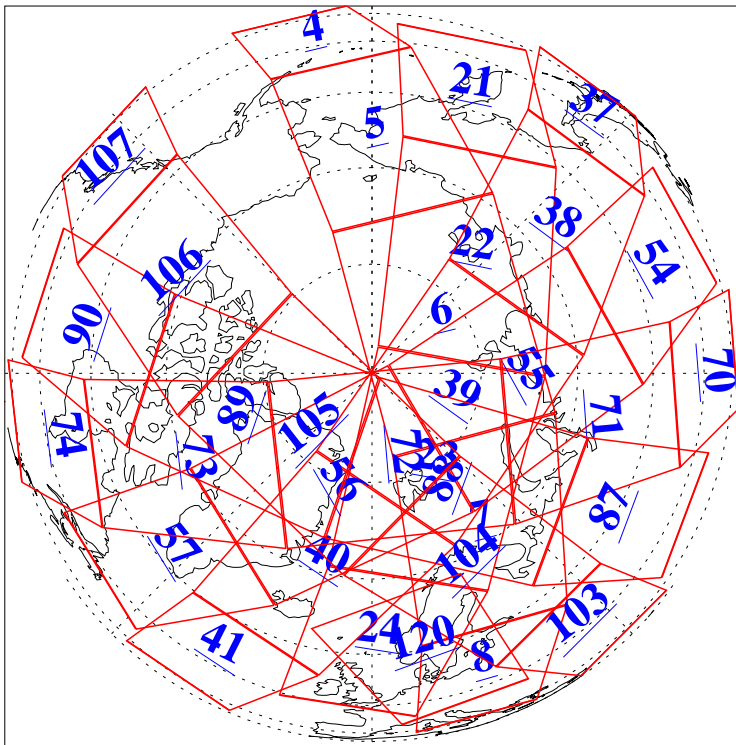

L1B Availability  
AMSU Granules: 240  
HSB Granules: 0  
AIRS Granules: 219

24 Apr 2014  
DoY 114  
Aqua Day 4373  
Granules: 1 to 120

Granules: 121 to 240

Legend: AMSU Available, HSB Available, AIRS Available

L1B Availability  
AMSU Granules: 240  
HSB Granules: 0  
AIRS Granules: 219

24 Apr 2014  
DoY 114  
Aqua Day 4373

Ascending Granules

Descending Granules

Legend: AMSU Available, HSB Available, AIRS Available

### Northern Hemisphere Granules