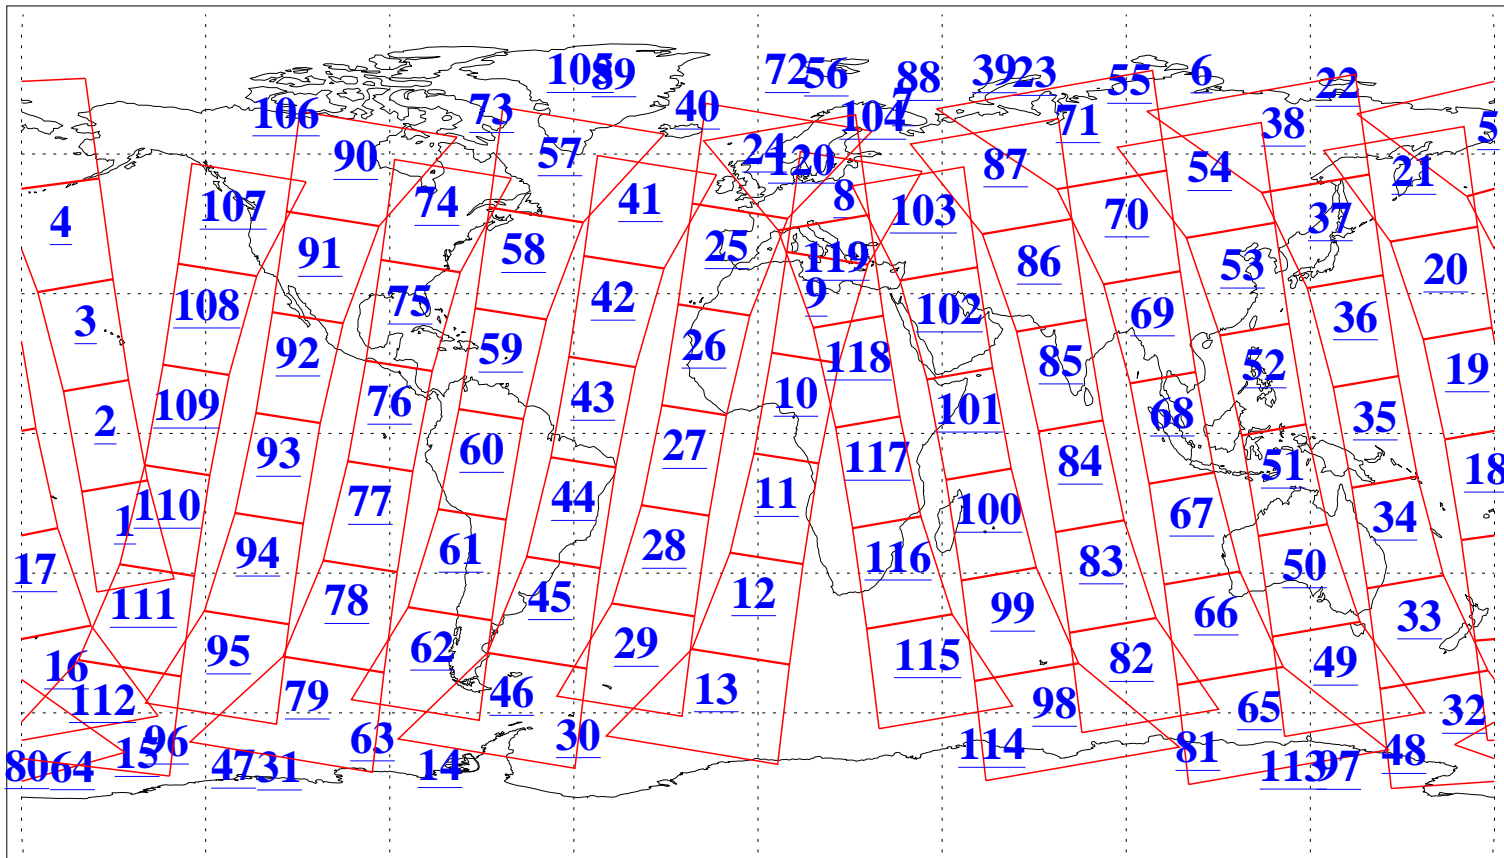

L1B Availability  
AMSU Granules: 240  
HSB Granules: 0  
AIRS Granules: 219

24 Apr 2014  
DoY 114  
Aqua Day 4373  
Granules: 1 to 120

Granules: 121 to 240

Legend: AMSU Available, HSB Available, AIRS Available

L1B Availability  
AMSU Granules: 240  
HSB Granules: 0  
AIRS Granules: 219

24 Apr 2014  
DoY 114  
Aqua Day 4373

Ascending Granules

Descending Granules

Legend: AMSU Available, HSB Available, AIRS Available