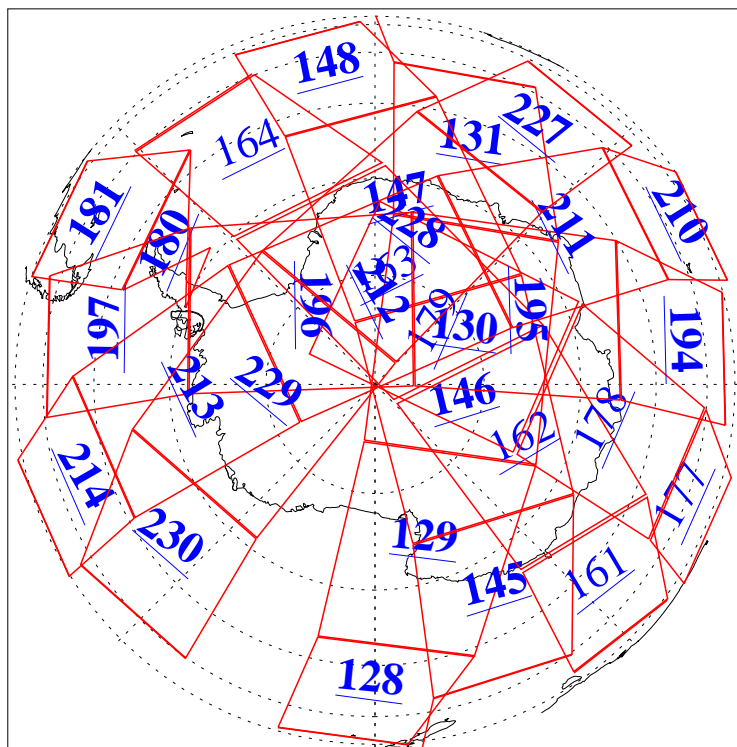

Legend: AMSU Available, *HSB Available*, **AIRS Available**