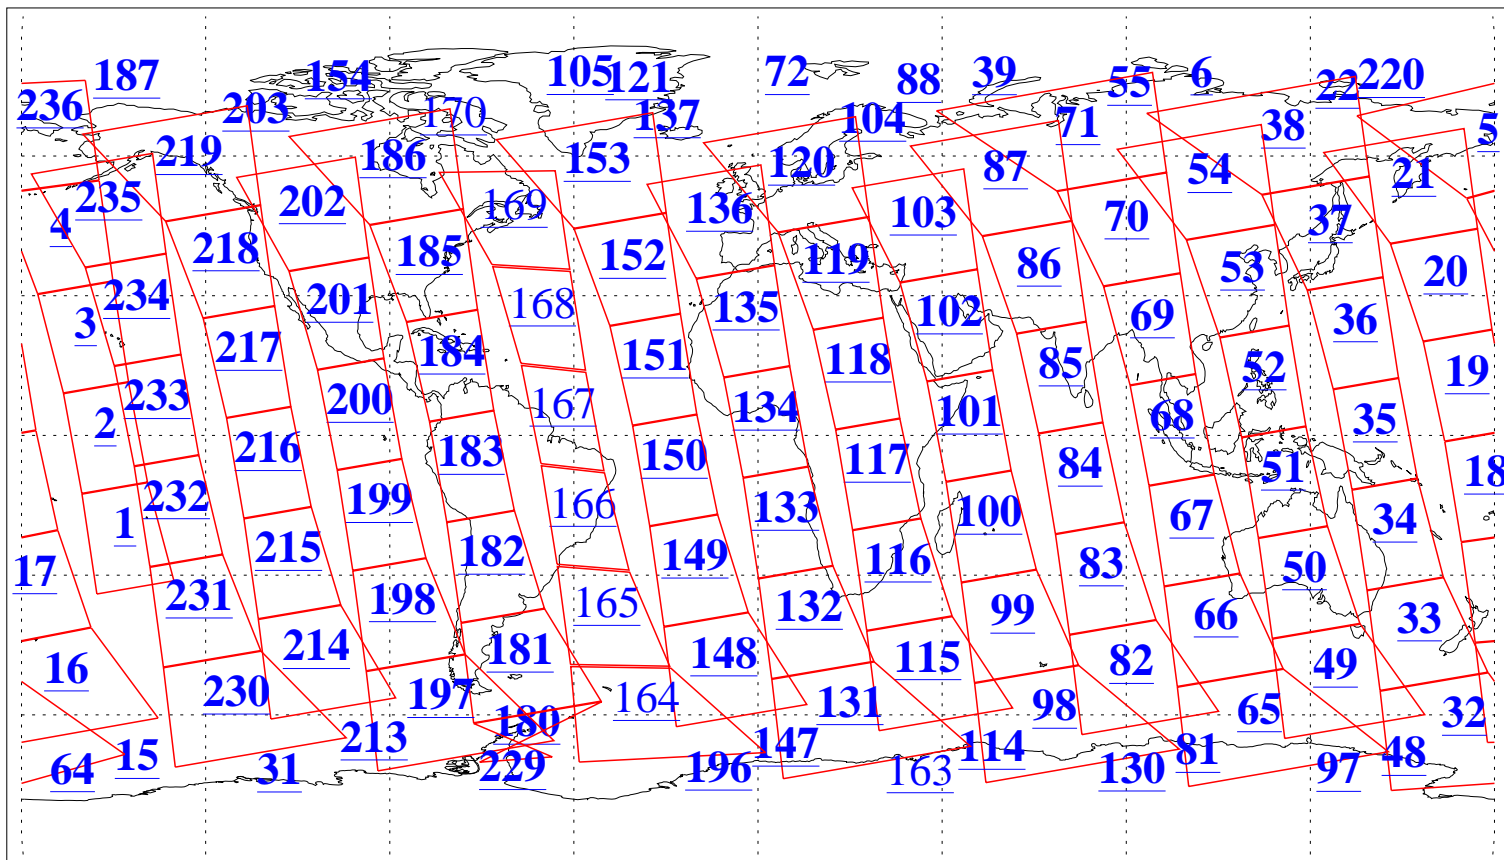

L1B Availability  
AMSU Granules: 240  
HSB Granules: 0  
AIRS Granules: 219

24 Apr 2014  
DoY 114  
Aqua Day 4373  
Granules: 1 to 120

Granules: 121 to 240

Legend: AMSU Available, HSB Available, AIRS Available

L1B Availability  
AMSU Granules: 240  
HSB Granules: 0  
AIRS Granules: 219

24 Apr 2014  
DoY 114  
Aqua Day 4373

Ascending Granules

Descending Granules

Legend: AMSU Available, HSB Available, AIRS Available

### Northern Hemisphere Granules