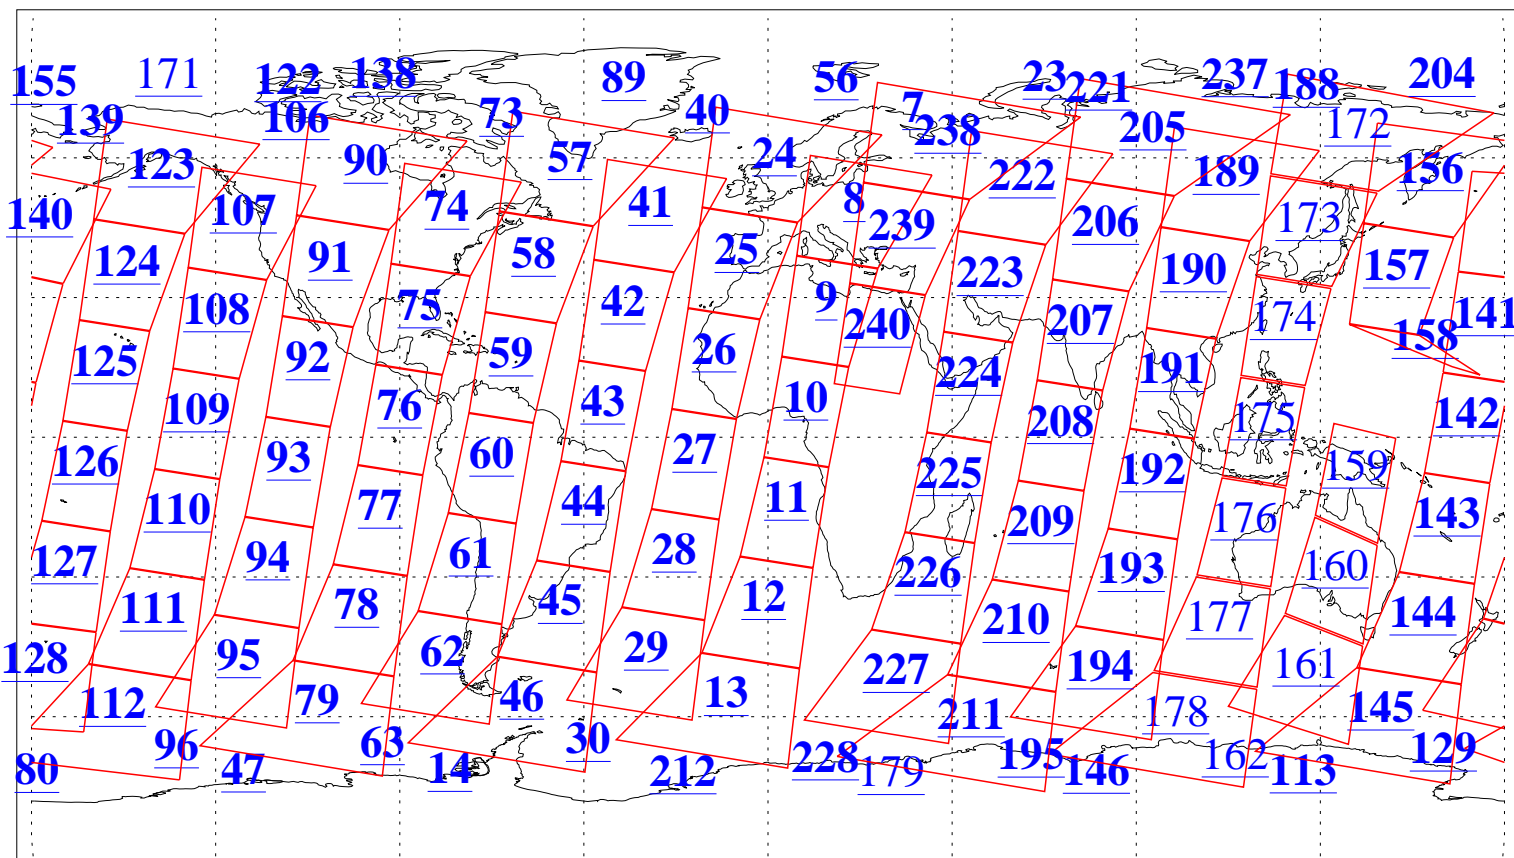

L1B Availability  
AMSU Granules: 240  
HSB Granules: 0  
AIRS Granules: 219

24 Apr 2014  
DoY 114  
Aqua Day 4373  
Granules: 1 to 120

Granules: 121 to 240

Legend: AMSU Available, HSB Available, AIRS Available

L1B Availability  
AMSU Granules: 240  
HSB Granules: 0  
AIRS Granules: 219

24 Apr 2014  
DoY 114  
Aqua Day 4373

Ascending Granules

Descending Granules

Legend: AMSU Available, HSB Available, AIRS Available