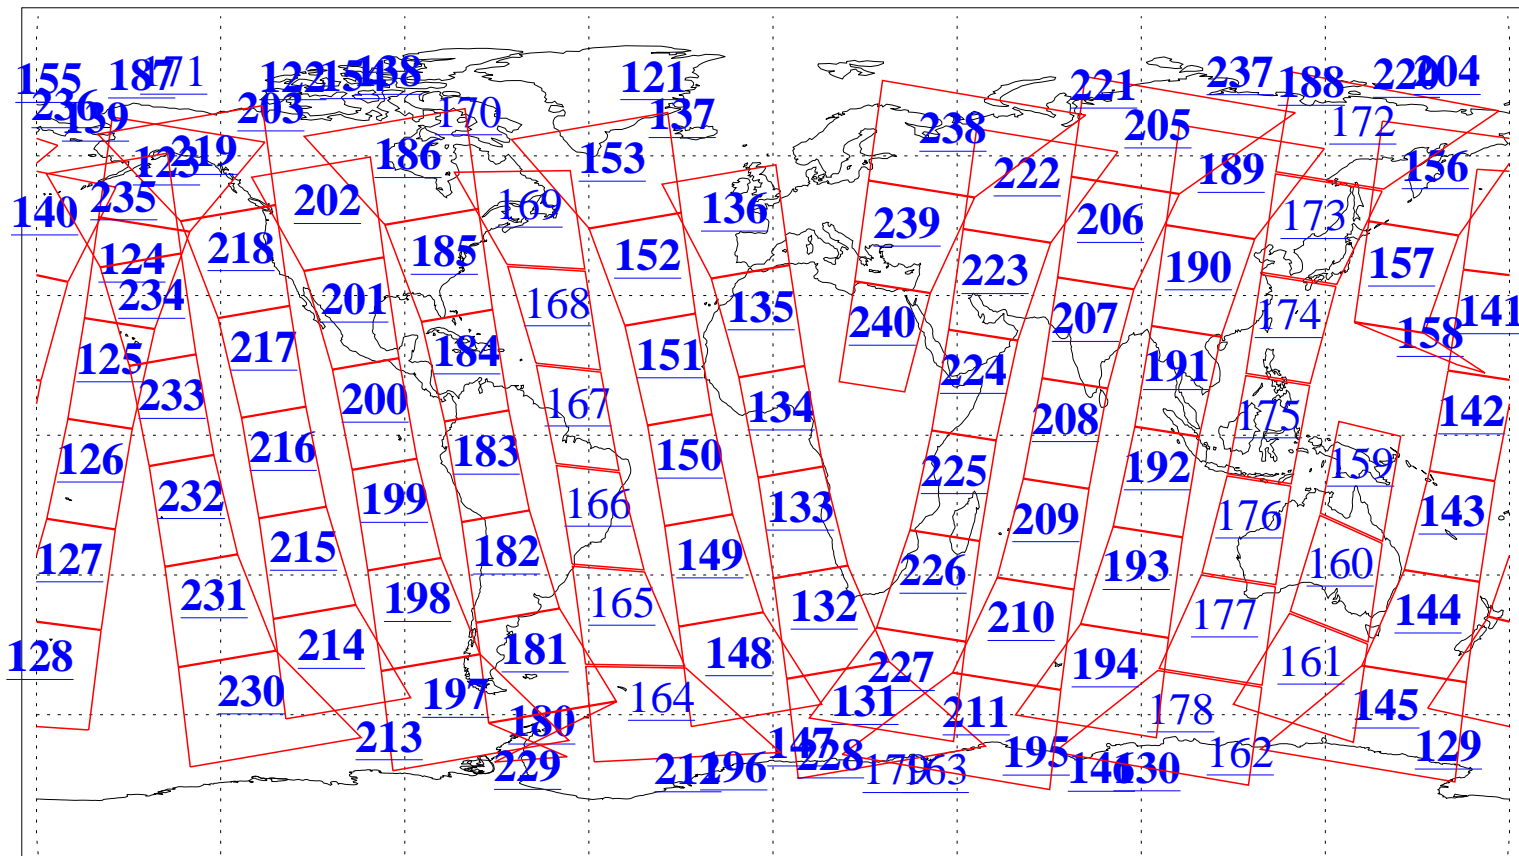

L1B Availability  
AMSU Granules: 240  
HSB Granules: 0  
AIRS Granules: 219

24 Apr 2014  
DoY 114  
Aqua Day 4373  
Granules: 1 to 120

Granules: 121 to 240

Legend: AMSU Available, HSB Available, AIRS Available

L1B Availability  
AMSU Granules: 240  
HSB Granules: 0  
AIRS Granules: 219

24 Apr 2014  
DoY 114  
Aqua Day 4373

Ascending Granules

Descending Granules

Legend: AMSU Available, HSB Available, AIRS Available