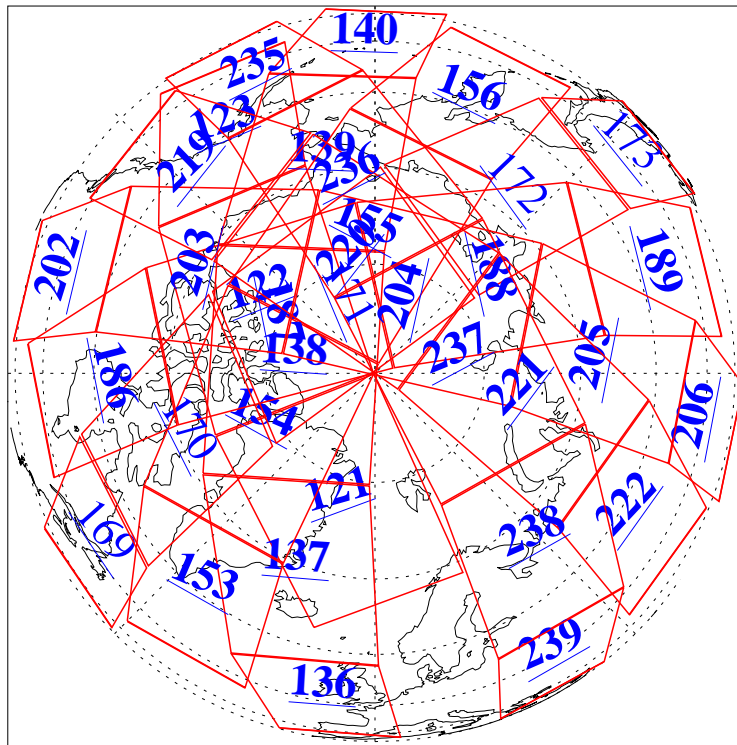

L1B Availability  
AMSU Granules: 240  
HSB Granules: 0  
AIRS Granules: 219

24 Apr 2014  
DoY 114  
Aqua Day 4373  
Granules: 1 to 120

Granules: 121 to 240

Legend: AMSU Available, HSB Available, AIRS Available

L1B Availability  
AMSU Granules: 240  
HSB Granules: 0  
AIRS Granules: 219

24 Apr 2014  
DoY 114  
Aqua Day 4373

Ascending Granules

Descending Granules

Legend: AMSU Available, HSB Available, AIRS Available

### Northern Hemisphere Granules