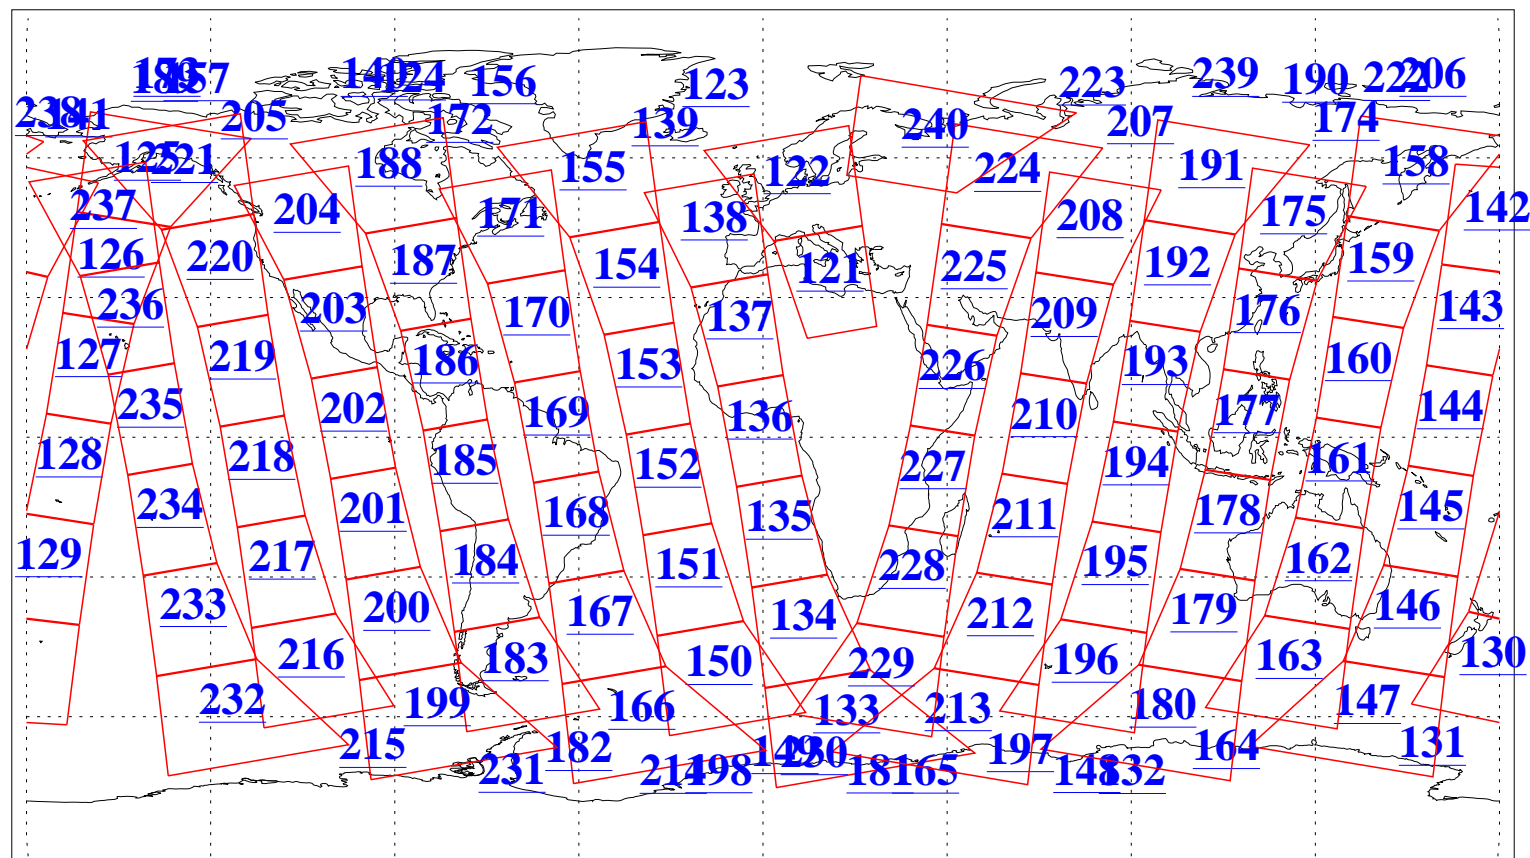

L1B Availability  
AMSU Granules: 240  
HSB Granules: 0  
AIRS Granules: 240

22 Apr 2014  
DoY 112  
Aqua Day 4371  
Granules: 1 to 120

Granules: 121 to 240

Legend: AMSU Available, HSB Available, AIRS Available

L1B Availability  
AMSU Granules: 240  
HSB Granules: 0  
AIRS Granules: 240

22 Apr 2014  
DoY 112  
Aqua Day 4371

Ascending Granules

Descending Granules

Legend: AMSU Available, HSB Available, AIRS Available