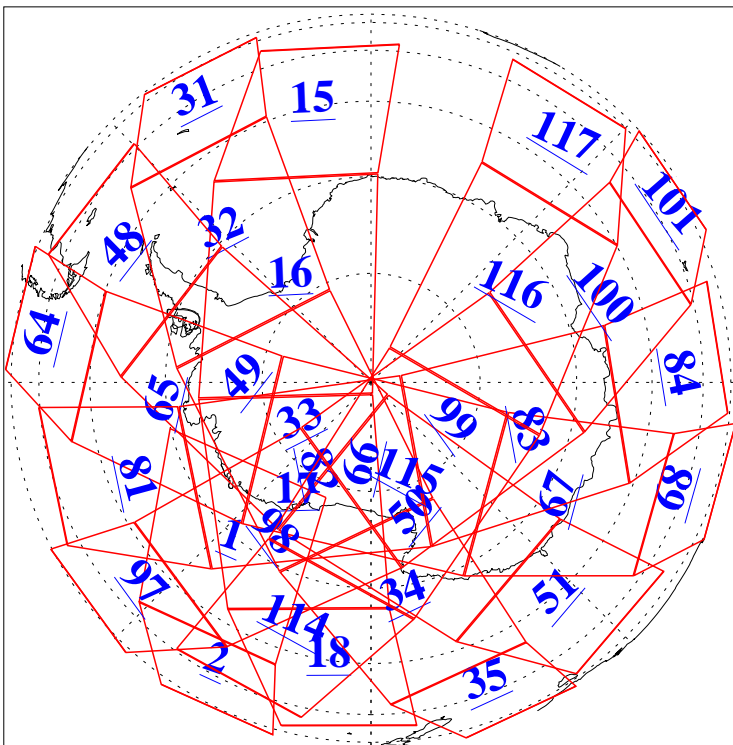

Legend: AMSU Available, HSB Available, AIRS Available