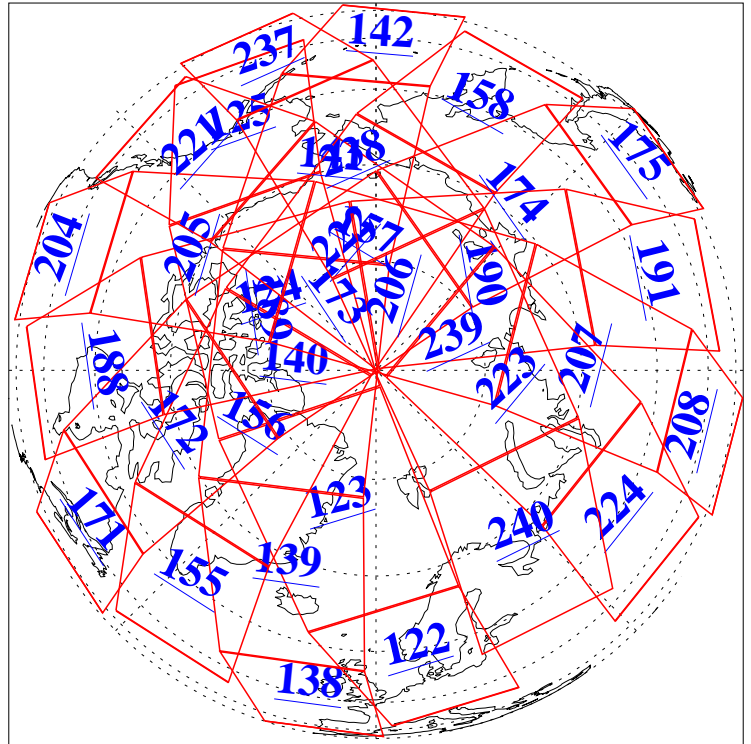

L1B Availability  
AMSU Granules: 240  
HSB Granules: 0  
AIRS Granules: 240

22 Apr 2014  
DoY 112  
Aqua Day 4371  
Granules: 1 to 120

Granules: 121 to 240

Legend: AMSU Available, HSB Available, AIRS Available

L1B Availability  
AMSU Granules: 240  
HSB Granules: 0  
AIRS Granules: 240

22 Apr 2014  
DoY 112  
Aqua Day 4371

Ascending Granules

Descending Granules

Legend: AMSU Available, HSB Available, AIRS Available

### Northern Hemisphere Granules