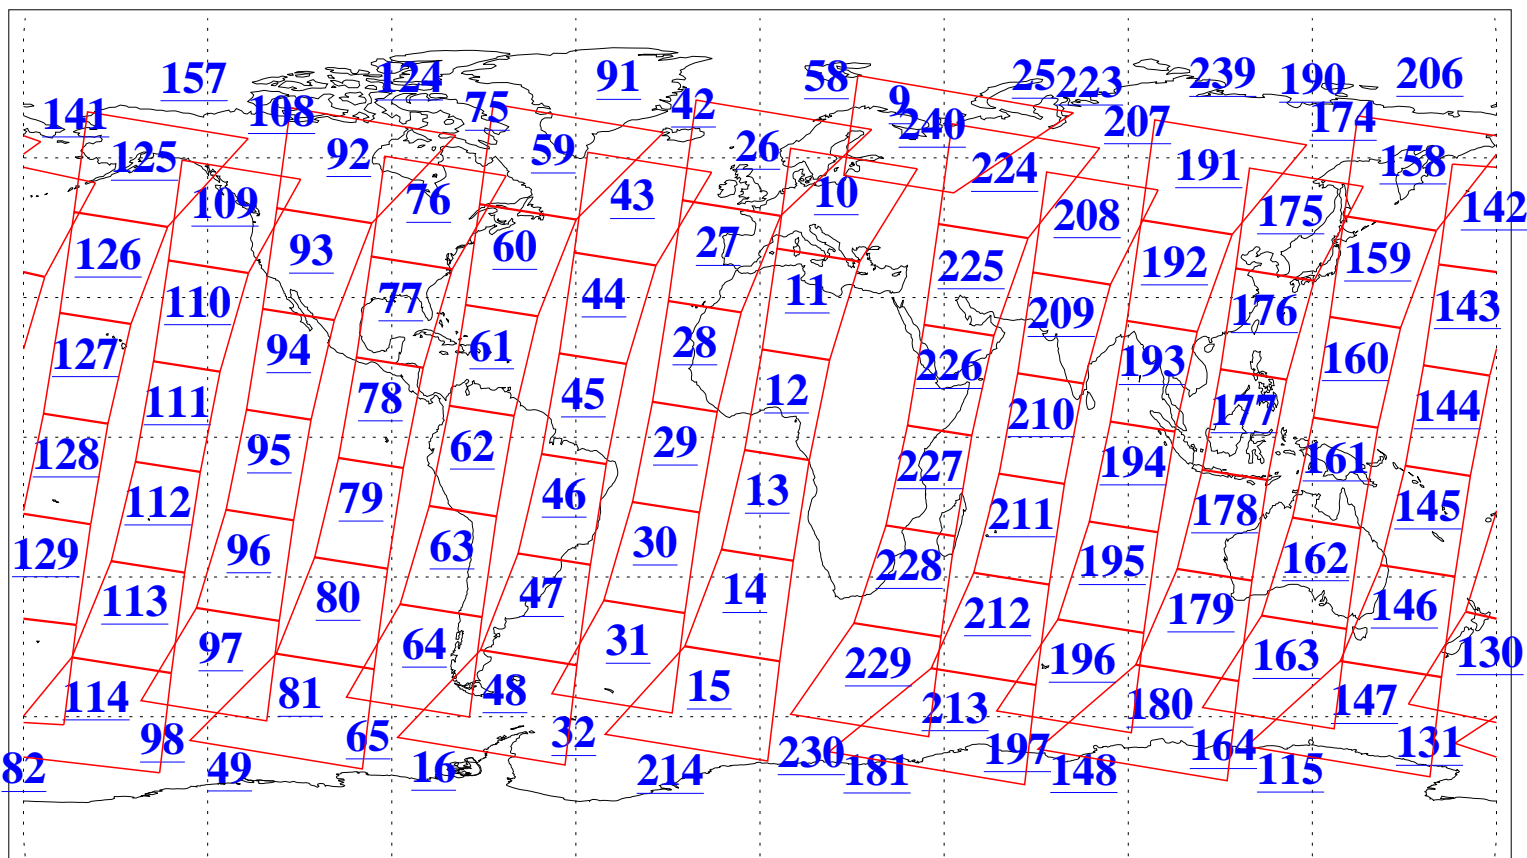

L1B Availability  
AMSU Granules: 240  
HSB Granules: 0  
AIRS Granules: 240

22 Apr 2014  
DoY 112  
Aqua Day 4371  
Granules: 1 to 120

Granules: 121 to 240

Legend: AMSU Available, HSB Available, AIRS Available

L1B Availability  
AMSU Granules: 240  
HSB Granules: 0  
AIRS Granules: 240

22 Apr 2014  
DoY 112  
Aqua Day 4371

Ascending Granules

Descending Granules

Legend: AMSU Available, HSB Available, AIRS Available