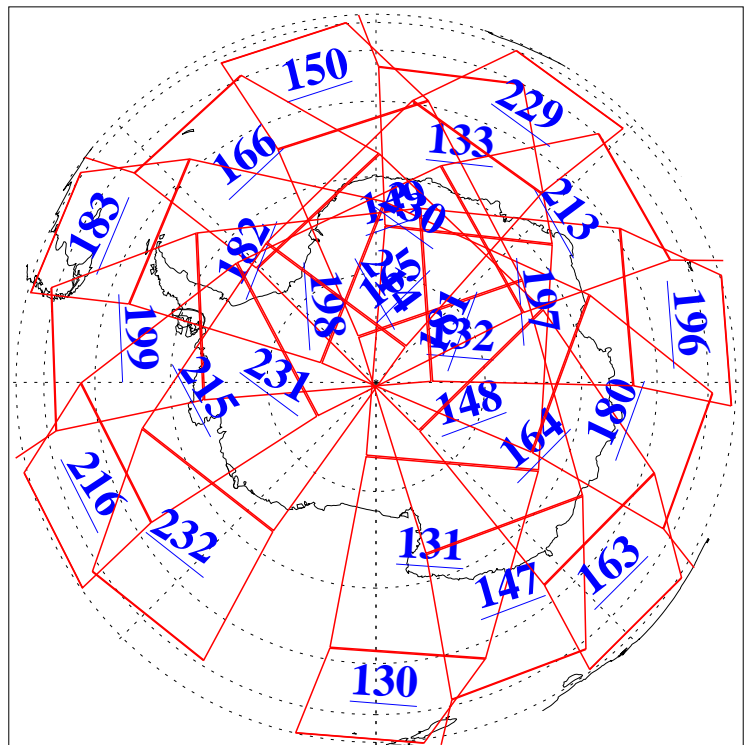

Legend: AMSU Available, HSB Available, AIRS Available