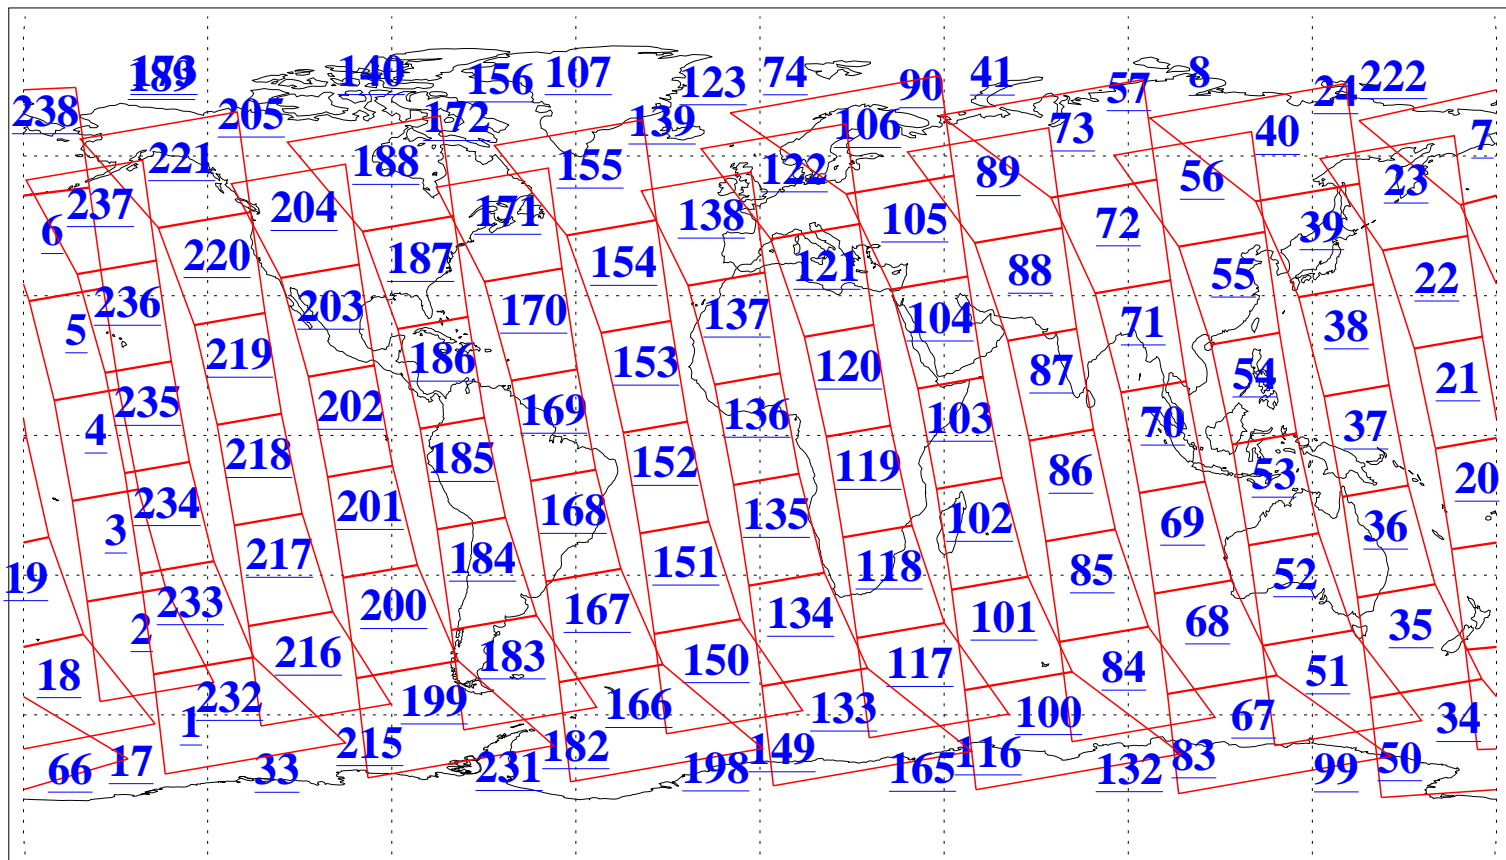

L1B Availability  
AMSU Granules: 240  
HSB Granules: 0  
AIRS Granules: 240

22 Apr 2014  
DoY 112  
Aqua Day 4371  
Granules: 1 to 120

Granules: 121 to 240

Legend: AMSU Available, HSB Available, AIRS Available

L1B Availability  
AMSU Granules: 240  
HSB Granules: 0  
AIRS Granules: 240

22 Apr 2014  
DoY 112  
Aqua Day 4371

Ascending Granules

Descending Granules

Legend: AMSU Available, HSB Available, AIRS Available

### Northern Hemisphere Granules