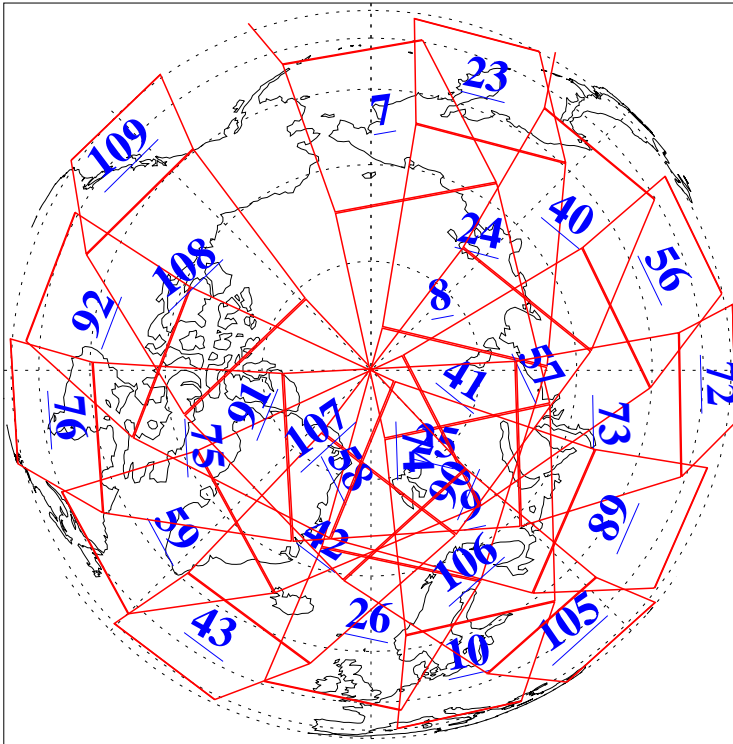

L1B Availability  
AMSU Granules: 240  
HSB Granules: 0  
AIRS Granules: 240

22 Apr 2014  
DoY 112  
Aqua Day 4371  
Granules: 1 to 120

Granules: 121 to 240

Legend: AMSU Available, HSB Available, AIRS Available

L1B Availability  
AMSU Granules: 240  
HSB Granules: 0  
AIRS Granules: 240

22 Apr 2014  
DoY 112  
Aqua Day 4371

Ascending Granules

Descending Granules

Legend: AMSU Available, HSB Available, AIRS Available

### Northern Hemisphere Granules