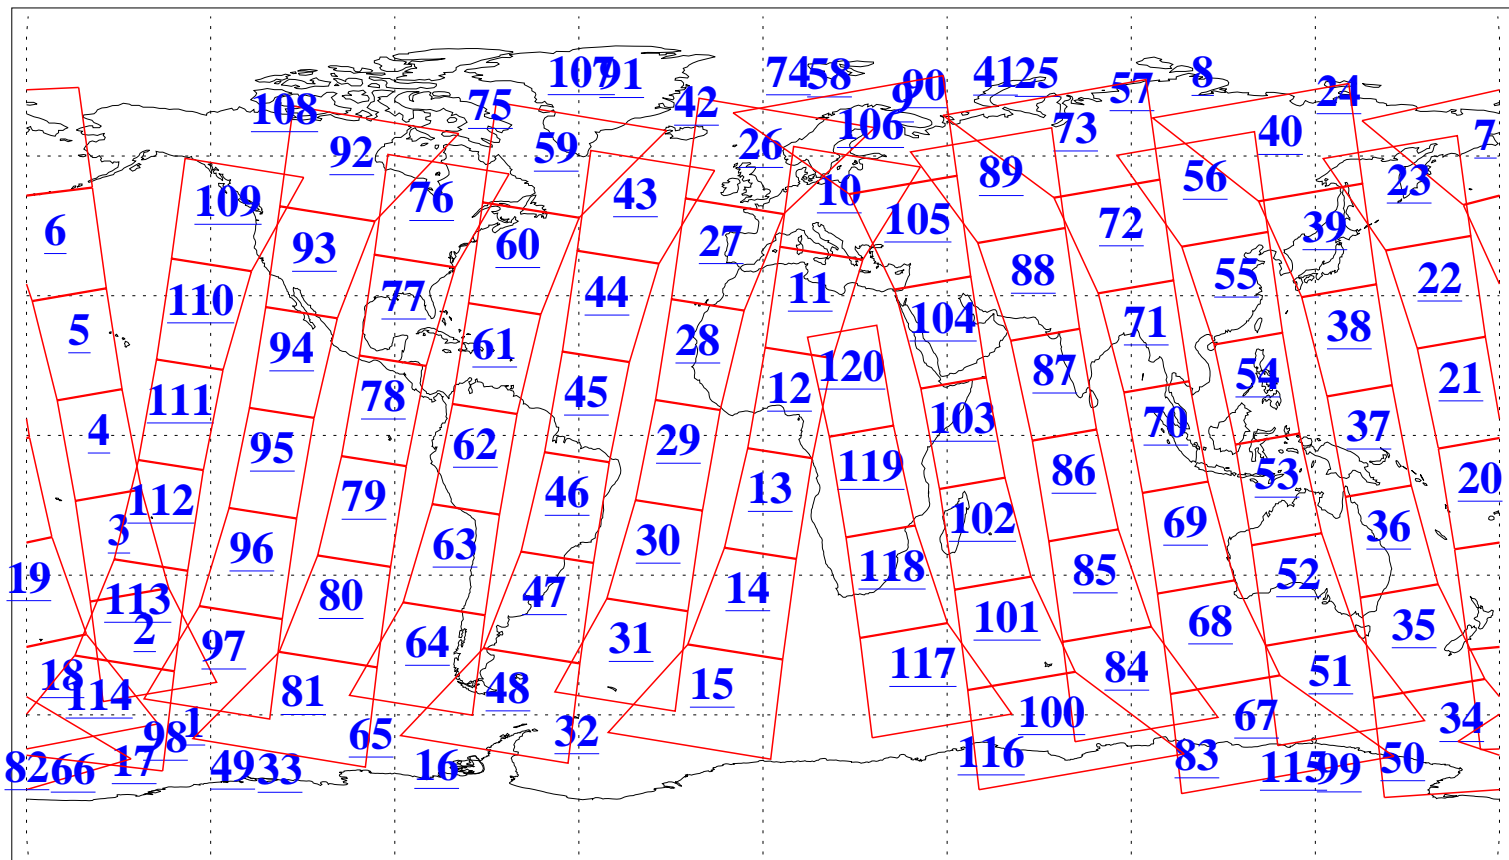

L1B Availability  
AMSU Granules: 240  
HSB Granules: 0  
AIRS Granules: 240

22 Apr 2014  
DoY 112  
Aqua Day 4371  
Granules: 1 to 120

Granules: 121 to 240

Legend: AMSU Available, HSB Available, AIRS Available

L1B Availability  
AMSU Granules: 240  
HSB Granules: 0  
AIRS Granules: 240

22 Apr 2014  
DoY 112  
Aqua Day 4371

Ascending Granules

Descending Granules

Legend: AMSU Available, HSB Available, AIRS Available