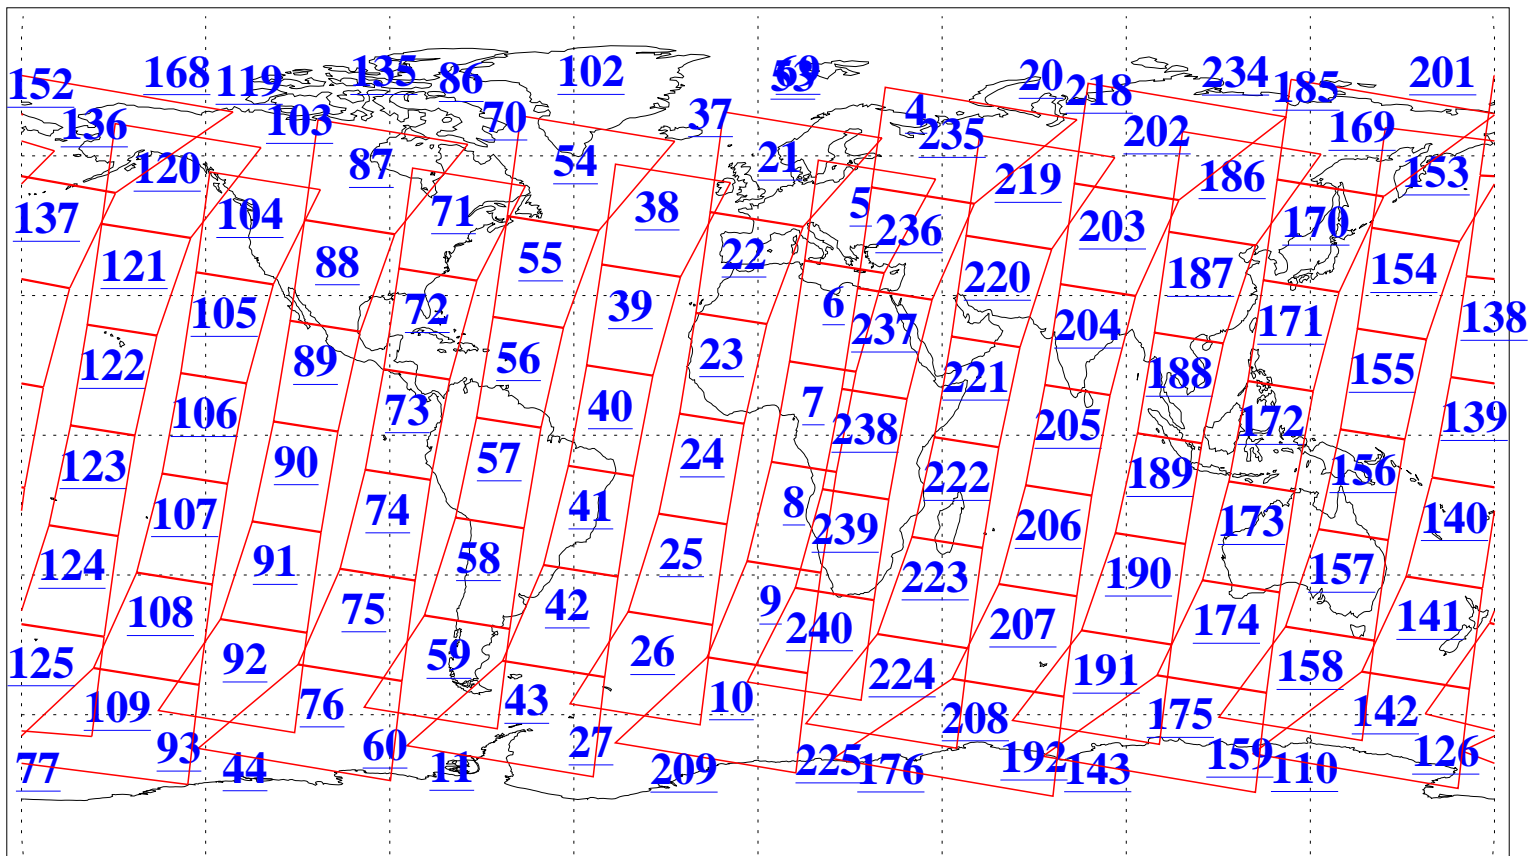

L1B Availability  
AMSU Granules: 240  
HSB Granules: 0  
AIRS Granules: 240

19 Apr 2014  
DoY 109  
Aqua Day 4368  
Granules: 1 to 120

Granules: 121 to 240

Legend: AMSU Available, HSB Available, AIRS Available

L1B Availability  
AMSU Granules: 240  
HSB Granules: 0  
AIRS Granules: 240

19 Apr 2014  
DoY 109  
Aqua Day 4368  
Ascending Granules

Descending Granules

Legend: AMSU Available, HSB Available, AIRS Available