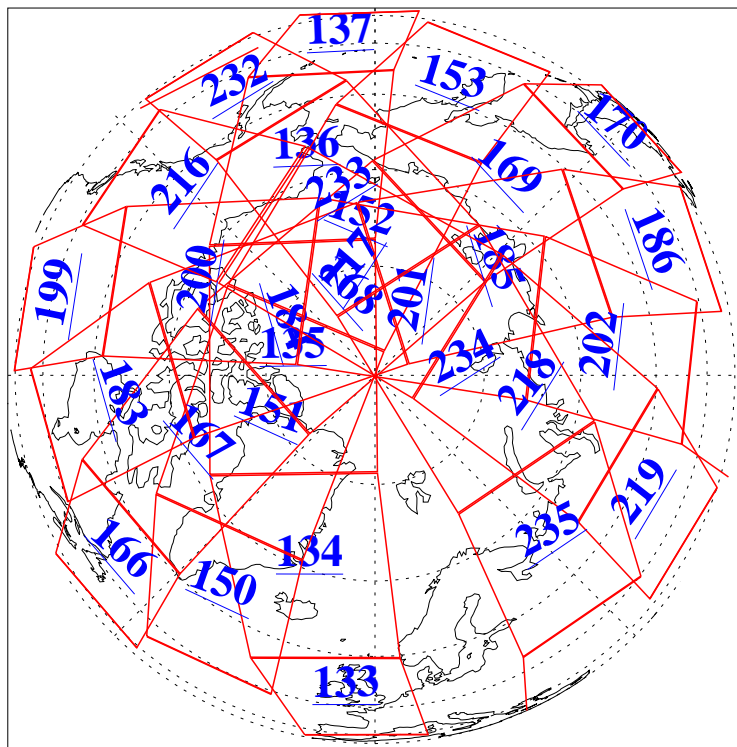

L1B Availability  
AMSU Granules: 240  
HSB Granules: 0  
AIRS Granules: 240

19 Apr 2014  
DoY 109  
Aqua Day 4368  
Granules: 1 to 120

Granules: 121 to 240

Legend: AMSU Available, HSB Available, AIRS Available

L1B Availability  
AMSU Granules: 240  
HSB Granules: 0  
AIRS Granules: 240

19 Apr 2014  
DoY 109  
Aqua Day 4368  
Ascending Granules

Descending Granules

Legend: AMSU Available, HSB Available, AIRS Available

### Northern Hemisphere Granules