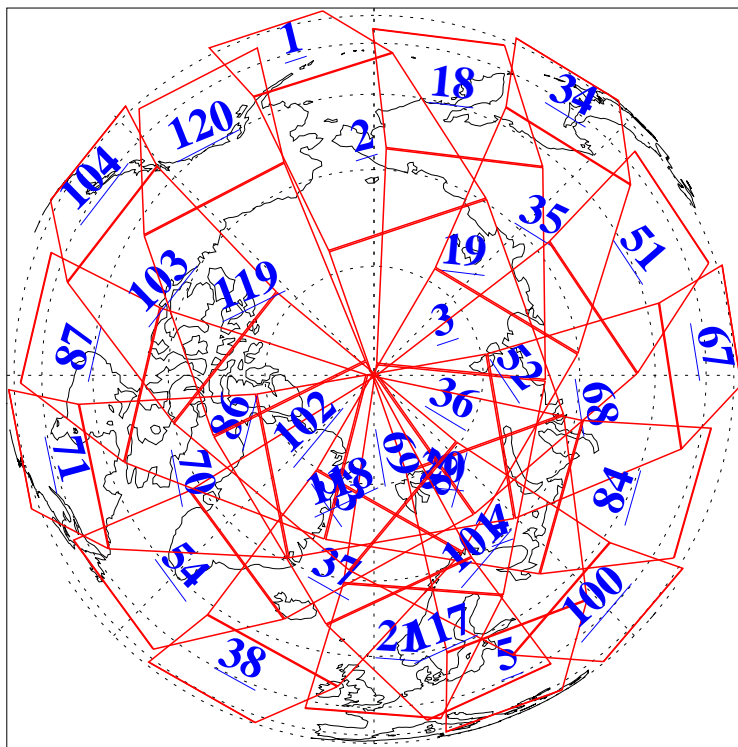

L1B Availability  
AMSU Granules: 240  
HSB Granules: 0  
AIRS Granules: 240

19 Apr 2014  
DoY 109  
Aqua Day 4368  
Granules: 1 to 120

Granules: 121 to 240

Legend: AMSU Available, HSB Available, AIRS Available

L1B Availability  
AMSU Granules: 240  
HSB Granules: 0  
AIRS Granules: 240

19 Apr 2014  
DoY 109  
Aqua Day 4368  
Ascending Granules

Descending Granules

Legend: AMSU Available, HSB Available, AIRS Available

### Northern Hemisphere Granules