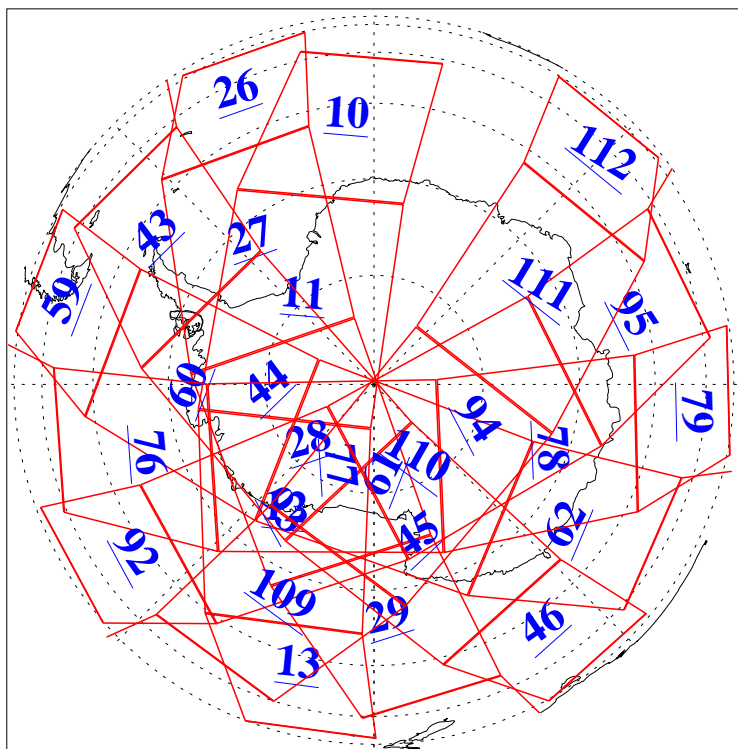

Legend: AMSU Available, HSB Available, AIRS Available