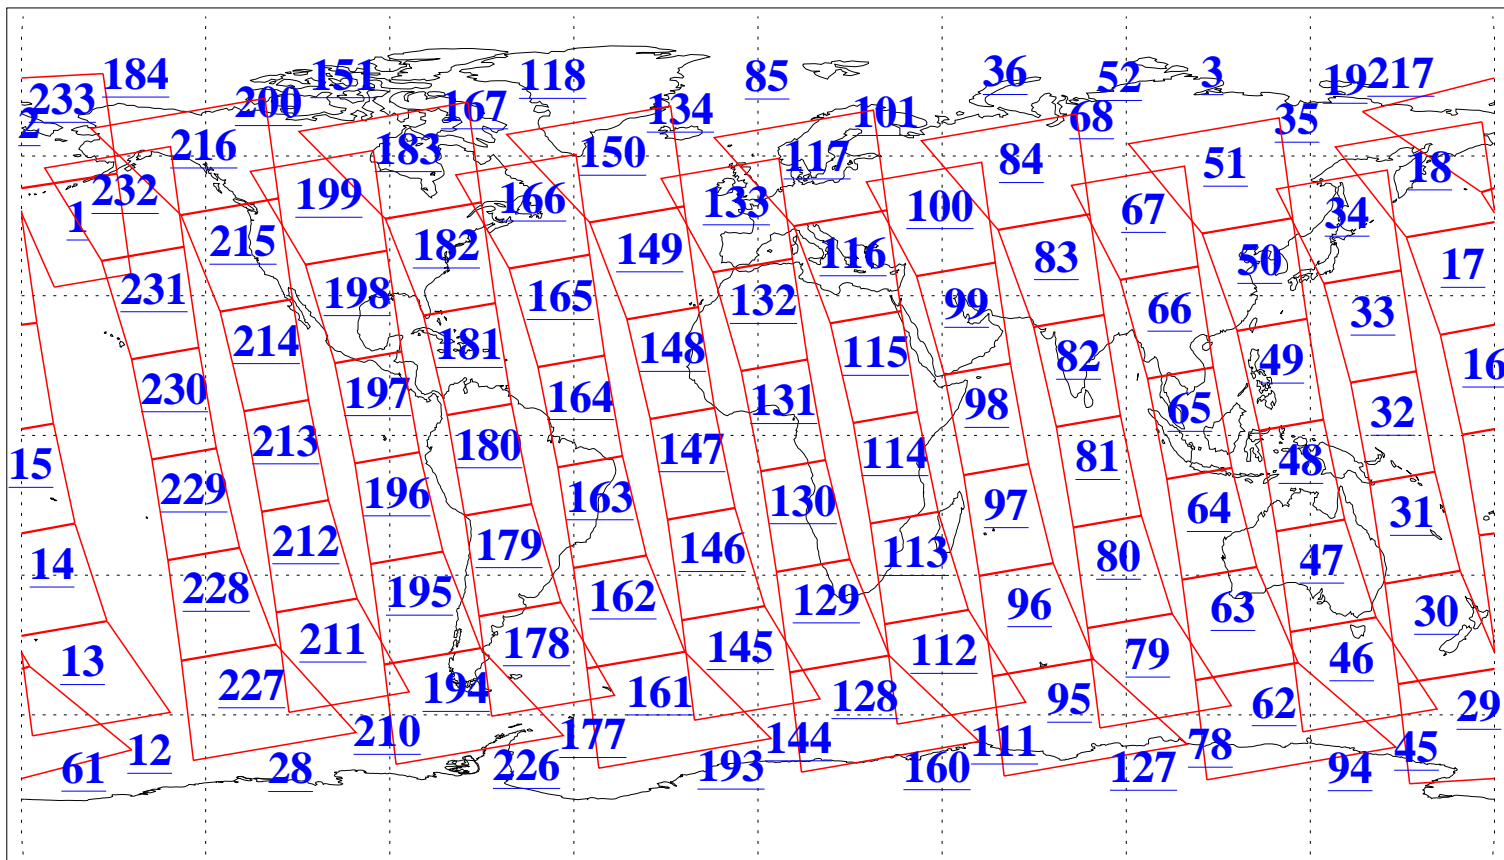

L1B Availability  
AMSU Granules: 240  
HSB Granules: 0  
AIRS Granules: 240

19 Apr 2014  
DoY 109  
Aqua Day 4368  
Granules: 1 to 120

Granules: 121 to 240

Legend: AMSU Available, HSB Available, AIRS Available

L1B Availability  
AMSU Granules: 240  
HSB Granules: 0  
AIRS Granules: 240

19 Apr 2014  
DoY 109  
Aqua Day 4368  
Ascending Granules

Descending Granules

Legend: AMSU Available, HSB Available, AIRS Available