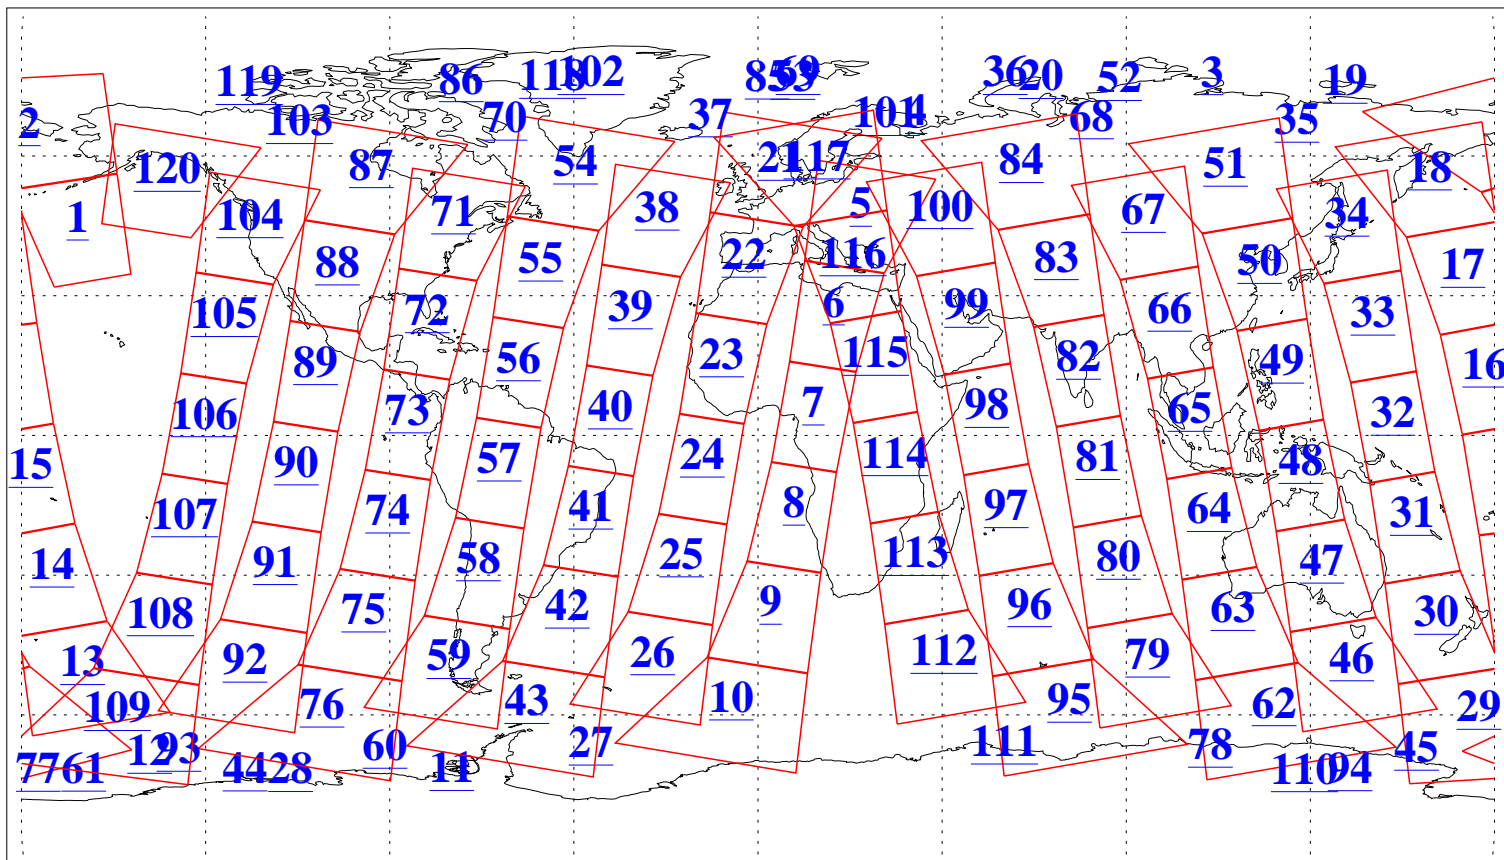

L1B Availability  
AMSU Granules: 240  
HSB Granules: 0  
AIRS Granules: 240

19 Apr 2014  
DoY 109  
Aqua Day 4368  
Granules: 1 to 120

Granules: 121 to 240

Legend: AMSU Available, HSB Available, AIRS Available

L1B Availability  
AMSU Granules: 240  
HSB Granules: 0  
AIRS Granules: 240

19 Apr 2014  
DoY 109  
Aqua Day 4368  
Ascending Granules

Descending Granules

Legend: AMSU Available, HSB Available, AIRS Available