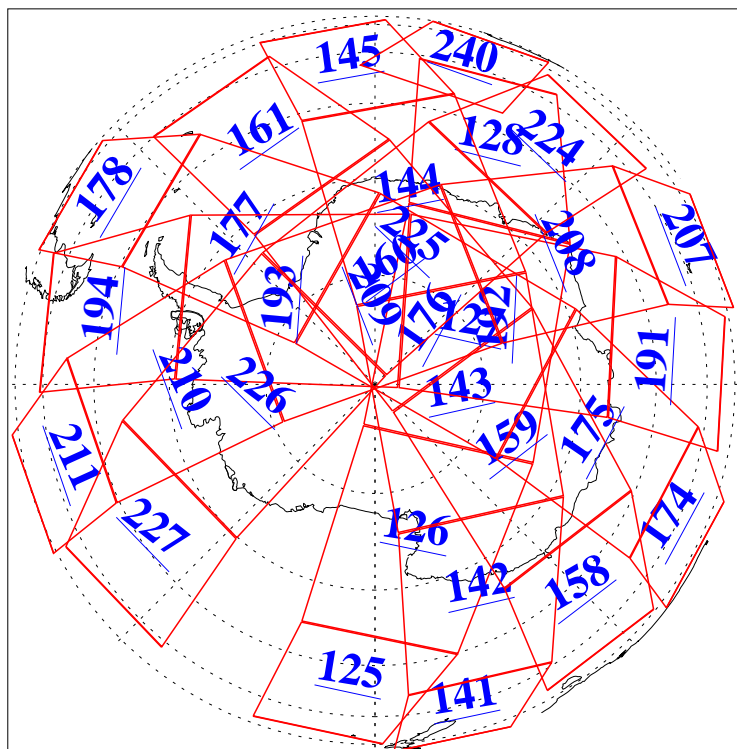

Legend: AMSU Available, HSB Available, AIRS Available