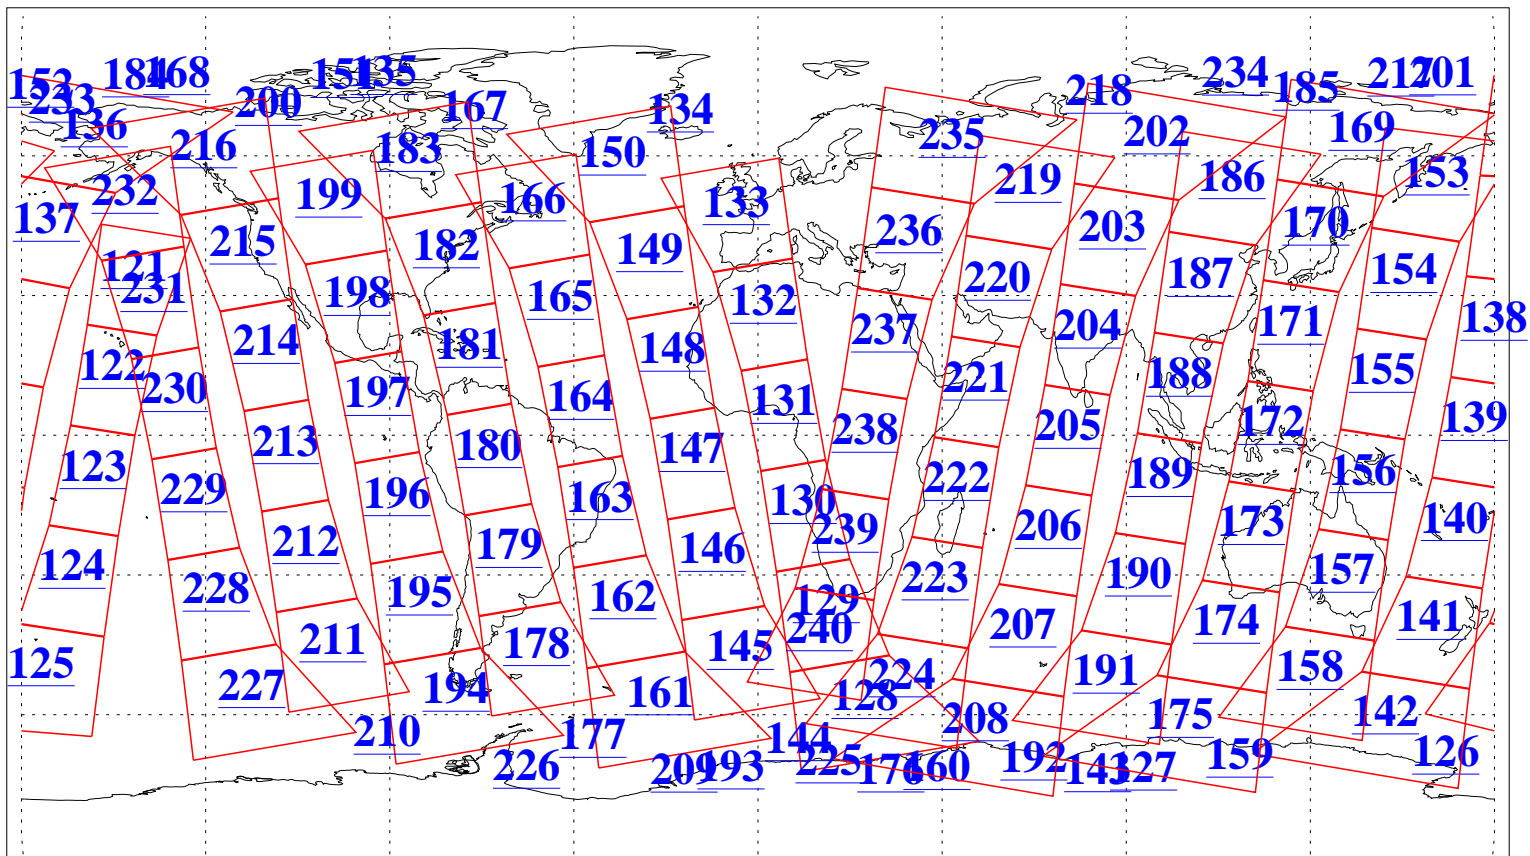

L1B Availability  
AMSU Granules: 240  
HSB Granules: 0  
AIRS Granules: 240

19 Apr 2014  
DoY 109  
Aqua Day 4368  
Granules: 1 to 120

Granules: 121 to 240

Legend: AMSU Available, HSB Available, AIRS Available

L1B Availability  
AMSU Granules: 240  
HSB Granules: 0  
AIRS Granules: 240

19 Apr 2014  
DoY 109  
Aqua Day 4368  
Ascending Granules

Descending Granules

Legend: AMSU Available, HSB Available, AIRS Available