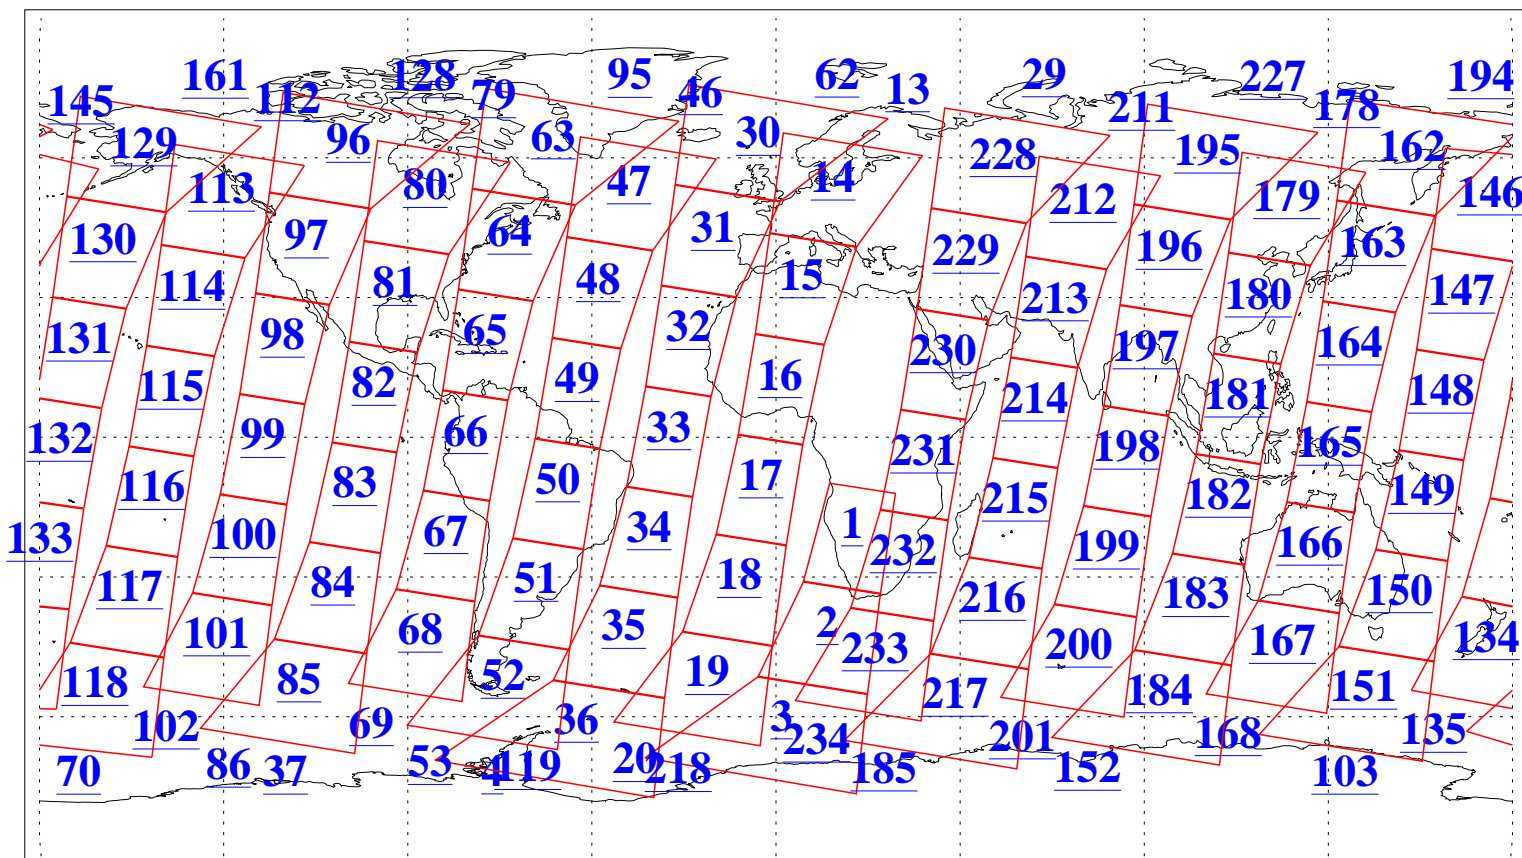

L1B Availability  
AMSU Granules: 240  
HSB Granules: 0  
AIRS Granules: 240

2 Apr 2014  
DoY 92  
Aqua Day 4351  
Granules: 1 to 120

Granules: 121 to 240

Legend: AMSU Available, HSB Available, AIRS Available

L1B Availability  
AMSU Granules: 240  
HSB Granules: 0  
AIRS Granules: 240

2 Apr 2014  
DoY 92  
Aqua Day 4351

Ascending Granules

Descending Granules

Legend: AMSU Available, HSB Available, AIRS Available

L1B Availability  
 AMSU Granules: 240  
 HSB Granules: 0  
 AIRS Granules: 240

2 Apr 2014  
 DoY 92  
 Aqua Day 4351

Northern Hemisphere Granules

Southern Hemisphere Granules

Legend: AMSU Available, HSB Available, AIRS Available