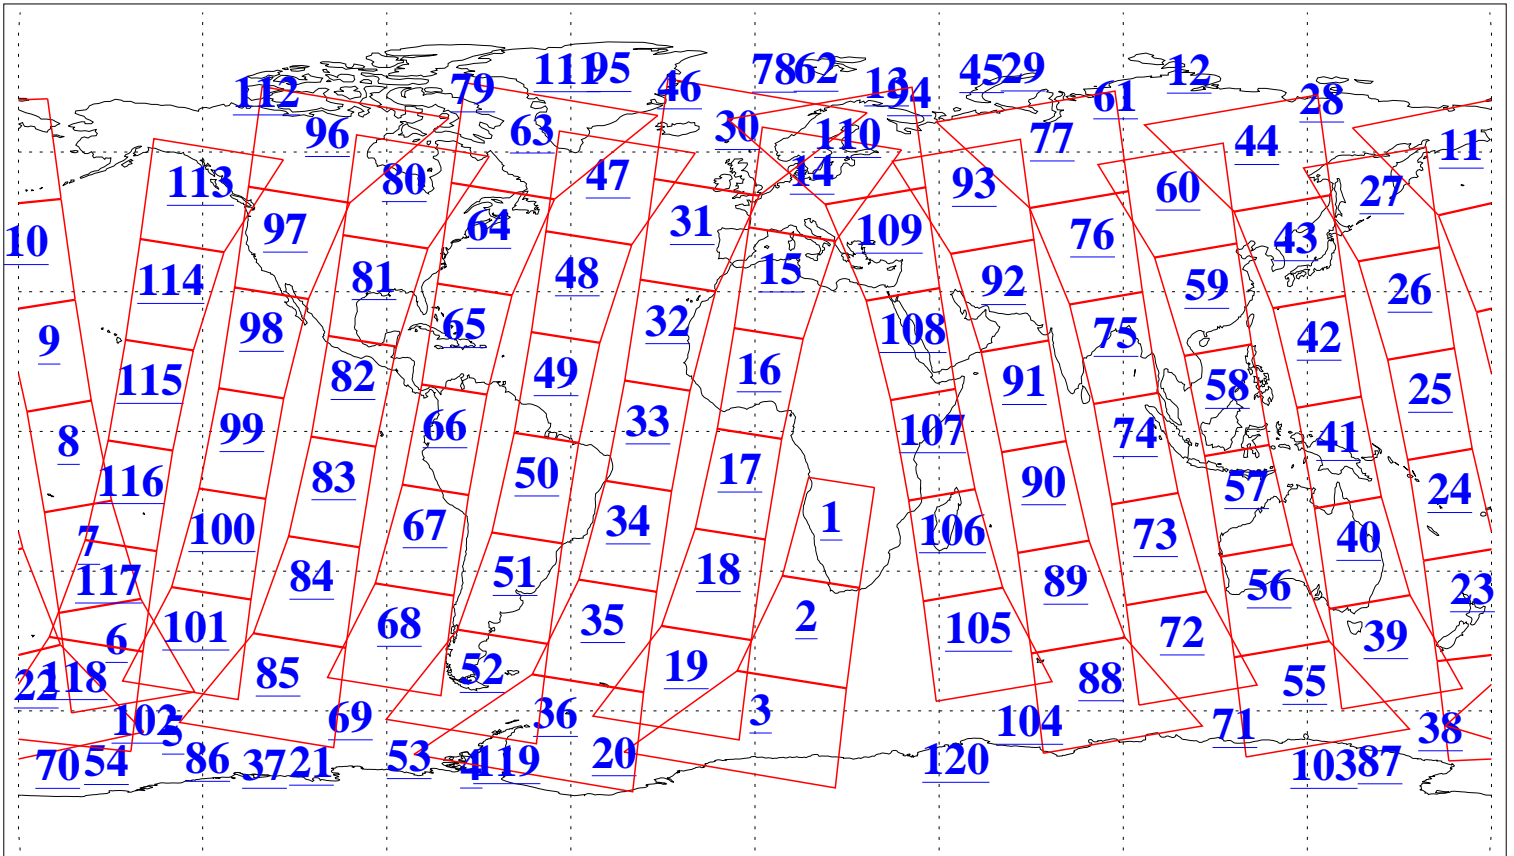

L1B Availability  
AMSU Granules: 240  
HSB Granules: 0  
AIRS Granules: 240

2 Apr 2014  
DoY 92  
Aqua Day 4351  
Granules: 1 to 120

Granules: 121 to 240

Legend: AMSU Available, HSB Available, AIRS Available

L1B Availability  
AMSU Granules: 240  
HSB Granules: 0  
AIRS Granules: 240

2 Apr 2014  
DoY 92  
Aqua Day 4351

Ascending Granules

Descending Granules

Legend: AMSU Available, HSB Available, AIRS Available

L1B Availability  
 AMSU Granules: 240  
 HSB Granules: 0  
 AIRS Granules: 240

2 Apr 2014  
 DoY 92  
 Aqua Day 4351

Northern Hemisphere Granules

Southern Hemisphere Granules

Legend: AMSU Available, HSB Available, AIRS Available