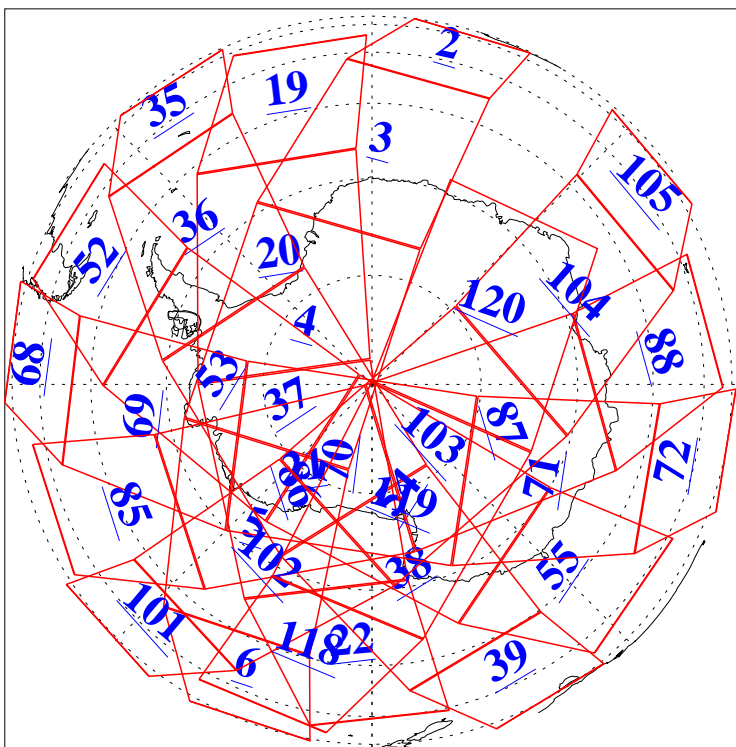

L1B Availability  
AMSU Granules: 240  
HSB Granules: 0  
AIRS Granules: 240

2 Apr 2014  
DoY 92  
Aqua Day 4351  
Granules: 1 to 120

Granules: 121 to 240

Legend: AMSU Available, HSB Available, AIRS Available

L1B Availability  
AMSU Granules: 240  
HSB Granules: 0  
AIRS Granules: 240

2 Apr 2014  
DoY 92  
Aqua Day 4351

Ascending Granules

Descending Granules

Legend: AMSU Available, HSB Available, AIRS Available

L1B Availability  
 AMSU Granules: 240  
 HSB Granules: 0  
 AIRS Granules: 240

2 Apr 2014  
 DoY 92  
 Aqua Day 4351

Northern Hemisphere Granules

Southern Hemisphere Granules

Legend: AMSU Available, HSB Available, AIRS Available