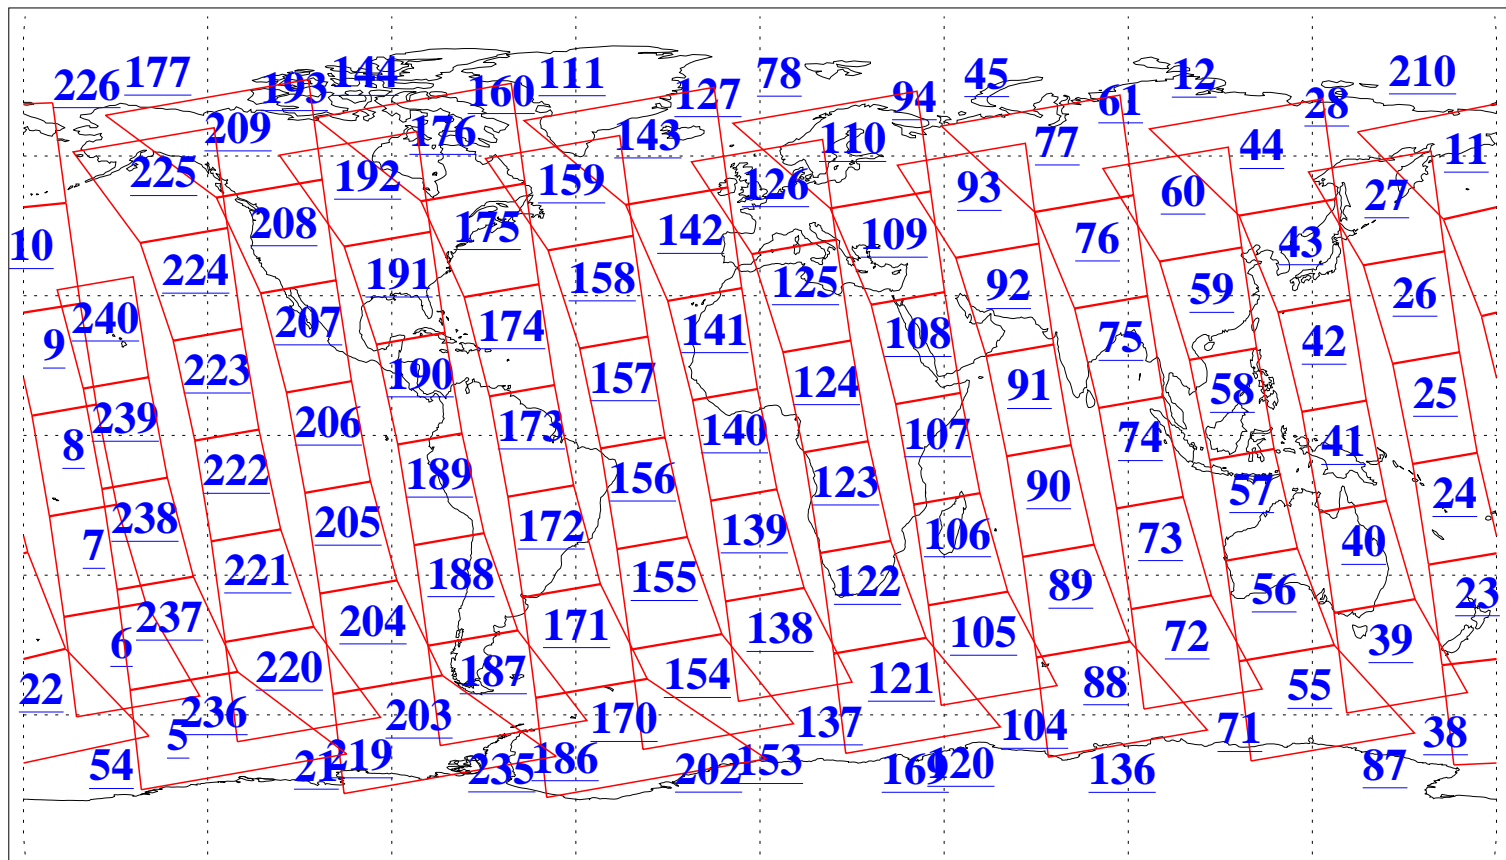

L1B Availability  
AMSU Granules: 240  
HSB Granules: 0  
AIRS Granules: 240

2 Apr 2014  
DoY 92  
Aqua Day 4351  
Granules: 1 to 120

Granules: 121 to 240

Legend: AMSU Available, HSB Available, AIRS Available

L1B Availability  
AMSU Granules: 240  
HSB Granules: 0  
AIRS Granules: 240

2 Apr 2014  
DoY 92  
Aqua Day 4351

Ascending Granules

Descending Granules

Legend: AMSU Available, HSB Available, AIRS Available

L1B Availability  
 AMSU Granules: 240  
 HSB Granules: 0  
 AIRS Granules: 240

2 Apr 2014  
 DoY 92  
 Aqua Day 4351

Northern Hemisphere Granules

Southern Hemisphere Granules

Legend: AMSU Available, HSB Available, AIRS Available