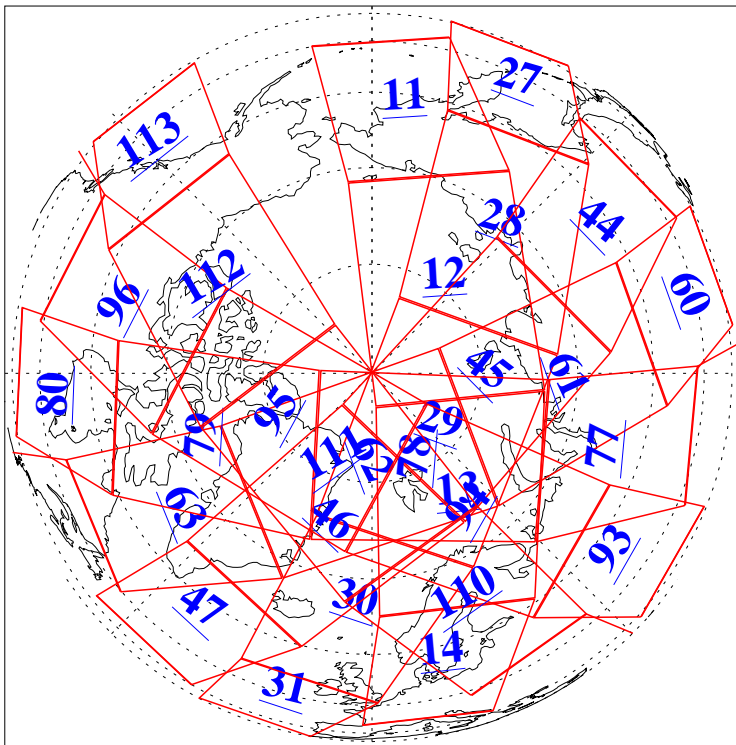

L1B Availability  
AMSU Granules: 240  
HSB Granules: 0  
AIRS Granules: 240

2 Apr 2014  
DoY 92  
Aqua Day 4351  
Granules: 1 to 120

Granules: 121 to 240

Legend: AMSU Available, HSB Available, AIRS Available

L1B Availability  
AMSU Granules: 240  
HSB Granules: 0  
AIRS Granules: 240

2 Apr 2014  
DoY 92  
Aqua Day 4351

Ascending Granules

Descending Granules

Legend: AMSU Available, HSB Available, AIRS Available

L1B Availability  
 AMSU Granules: 240  
 HSB Granules: 0  
 AIRS Granules: 240

2 Apr 2014  
 DoY 92  
 Aqua Day 4351

Northern Hemisphere Granules

Southern Hemisphere Granules

Legend: AMSU Available, HSB Available, AIRS Available