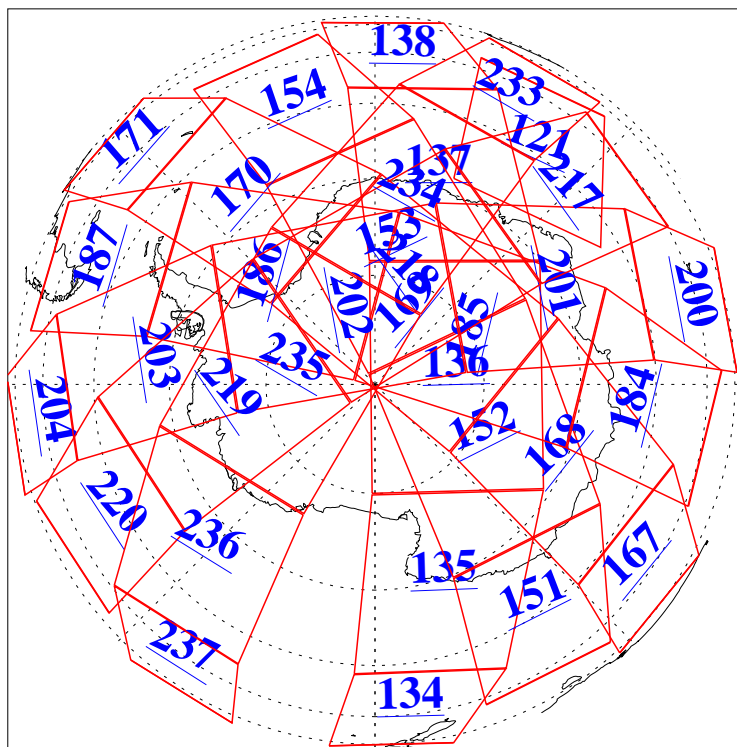

L1B Availability  
AMSU Granules: 240  
HSB Granules: 0  
AIRS Granules: 240

2 Apr 2014  
DoY 92  
Aqua Day 4351  
Granules: 1 to 120

Granules: 121 to 240

Legend: AMSU Available, HSB Available, AIRS Available

L1B Availability  
AMSU Granules: 240  
HSB Granules: 0  
AIRS Granules: 240

2 Apr 2014  
DoY 92  
Aqua Day 4351

Ascending Granules

Descending Granules

Legend: AMSU Available, HSB Available, AIRS Available

L1B Availability  
 AMSU Granules: 240  
 HSB Granules: 0  
 AIRS Granules: 240

2 Apr 2014  
 DoY 92  
 Aqua Day 4351

Northern Hemisphere Granules

Southern Hemisphere Granules

Legend: AMSU Available, HSB Available, AIRS Available