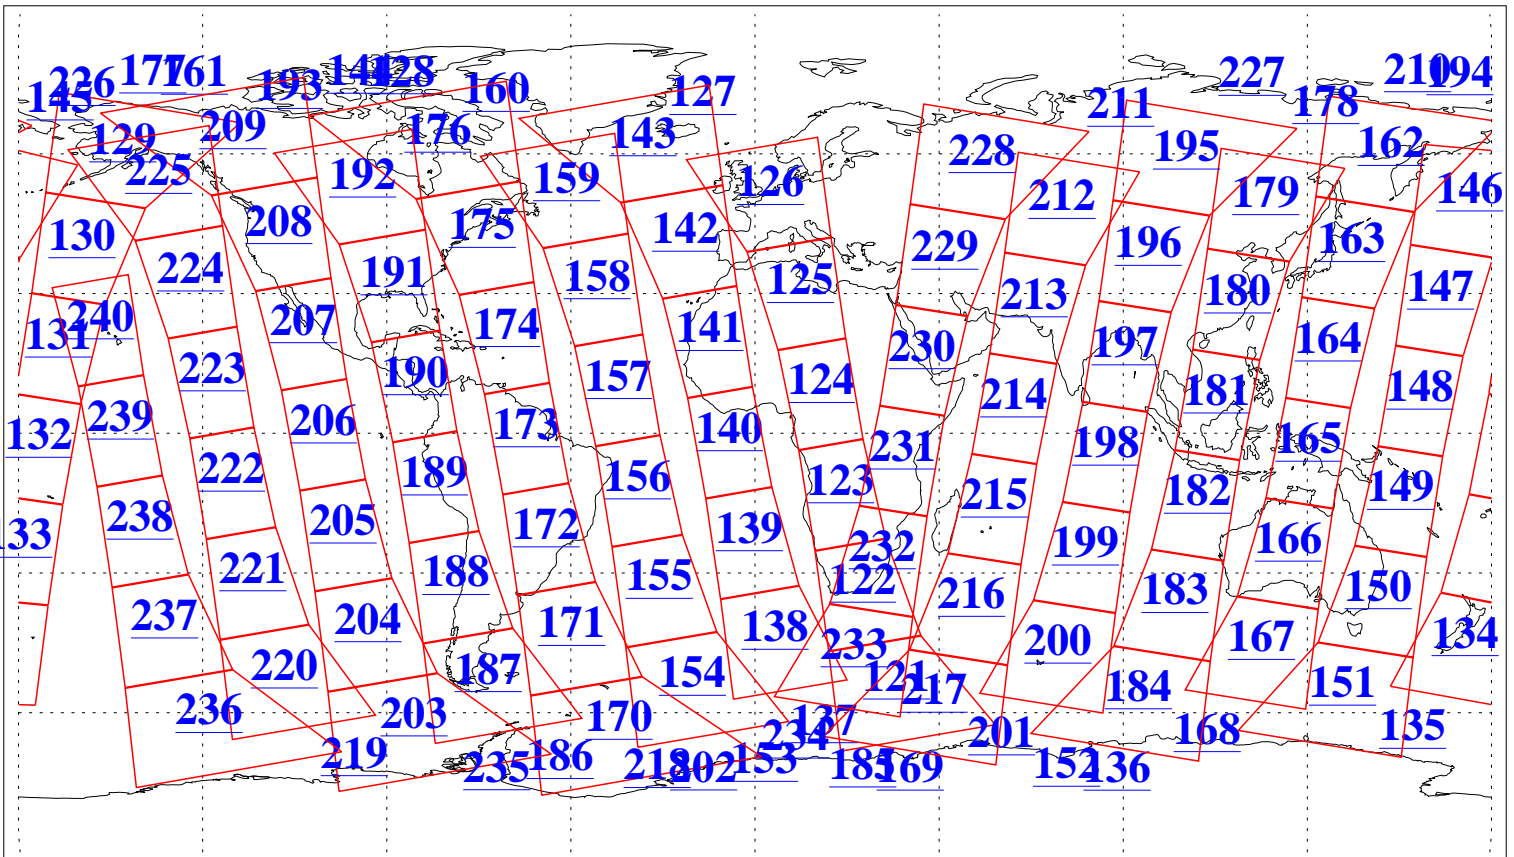

L1B Availability  
AMSU Granules: 240  
HSB Granules: 0  
AIRS Granules: 240

2 Apr 2014  
DoY 92  
Aqua Day 4351  
Granules: 1 to 120

Granules: 121 to 240

Legend: AMSU Available, HSB Available, AIRS Available

L1B Availability  
AMSU Granules: 240  
HSB Granules: 0  
AIRS Granules: 240

2 Apr 2014  
DoY 92  
Aqua Day 4351

Ascending Granules

Descending Granules

Legend: AMSU Available, HSB Available, AIRS Available

L1B Availability  
 AMSU Granules: 240  
 HSB Granules: 0  
 AIRS Granules: 240

2 Apr 2014  
 DoY 92  
 Aqua Day 4351

Northern Hemisphere Granules

Southern Hemisphere Granules

Legend: AMSU Available, HSB Available, AIRS Available