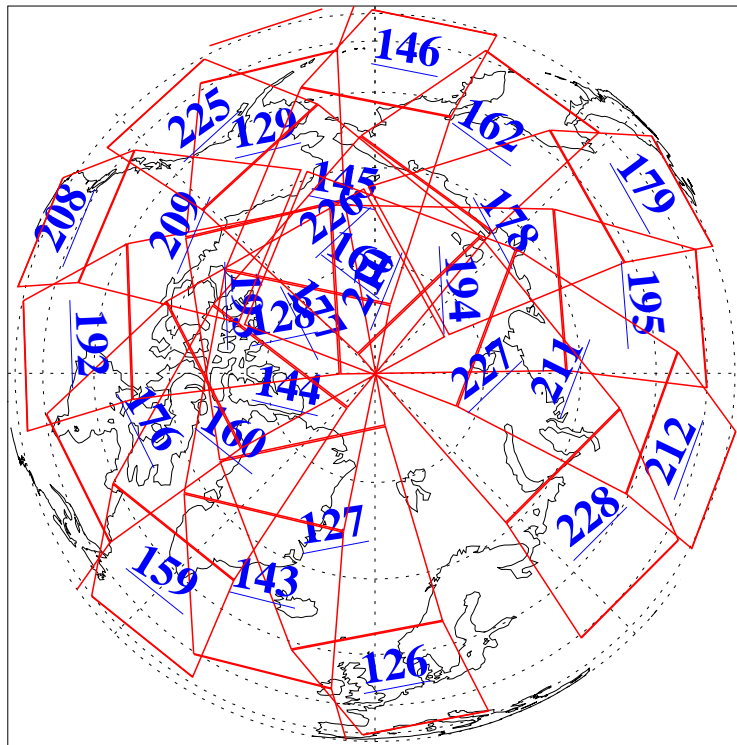

L1B Availability  
AMSU Granules: 240  
HSB Granules: 0  
AIRS Granules: 240

2 Apr 2014  
DoY 92  
Aqua Day 4351  
Granules: 1 to 120

Granules: 121 to 240

Legend: AMSU Available, HSB Available, AIRS Available

L1B Availability  
AMSU Granules: 240  
HSB Granules: 0  
AIRS Granules: 240

2 Apr 2014  
DoY 92  
Aqua Day 4351

Ascending Granules

Descending Granules

Legend: AMSU Available, HSB Available, AIRS Available

L1B Availability  
 AMSU Granules: 240  
 HSB Granules: 0  
 AIRS Granules: 240

2 Apr 2014  
 DoY 92  
 Aqua Day 4351

Northern Hemisphere Granules

Southern Hemisphere Granules

Legend: AMSU Available, HSB Available, AIRS Available