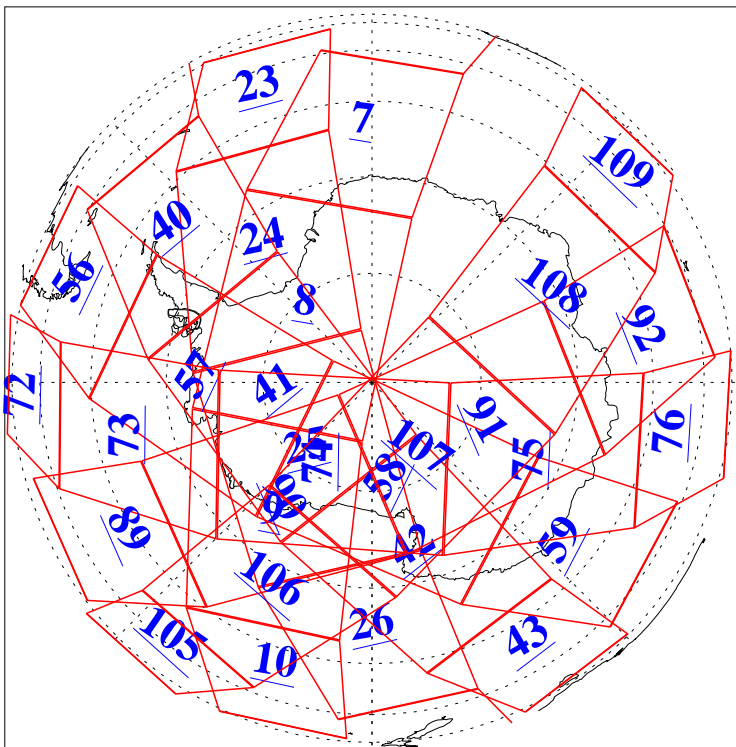

L1B Availability
AMSU Granules: 240
HSB Granules: 0
AIRS Granules: 240

29 Mar 2014
DoY 88
Aqua Day 4347
Granules: 1 to 120

Granules: 121 to 240

Legend: AMSU Available, HSB Available, AIRS Available

L1B Availability
AMSU Granules: 240
HSB Granules: 0
AIRS Granules: 240

29 Mar 2014
DoY 88
Aqua Day 4347

Ascending Granules

Descending Granules

Legend: AMSU Available, HSB Available, AIRS Available

L1B Availability
 AMSU Granules: 240
 HSB Granules: 0
 AIRS Granules: 240

29 Mar 2014
 DoY 88
 Aqua Day 4347

Northern Hemisphere Granules

Southern Hemisphere Granules

Legend: AMSU Available, HSB Available, AIRS Available