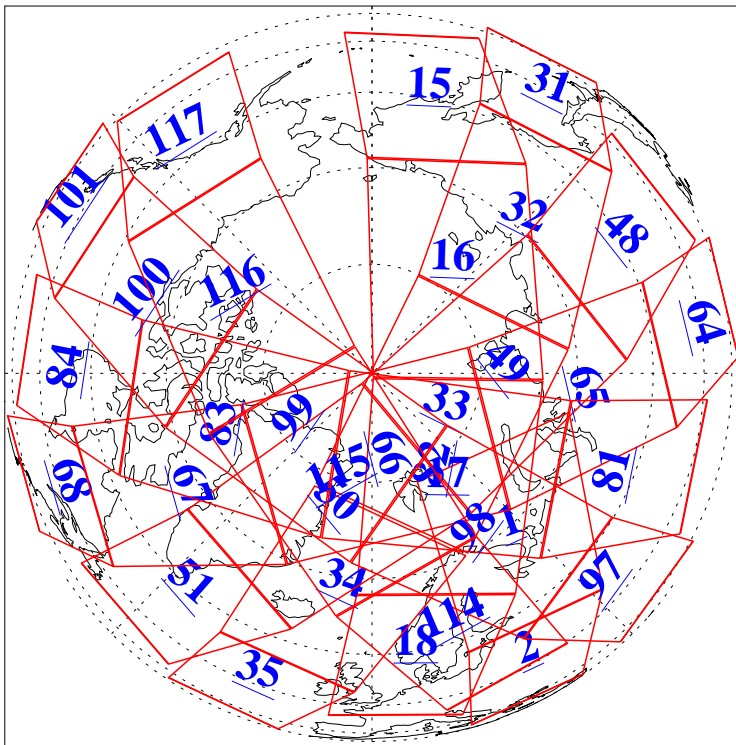

L1B Availability
AMSU Granules: 240
HSB Granules: 0
AIRS Granules: 240

29 Mar 2014
DoY 88
Aqua Day 4347
Granules: 1 to 120

Granules: 121 to 240

Legend: AMSU Available, HSB Available, AIRS Available

L1B Availability
AMSU Granules: 240
HSB Granules: 0
AIRS Granules: 240

29 Mar 2014
DoY 88
Aqua Day 4347

Ascending Granules

Descending Granules

Legend: AMSU Available, HSB Available, AIRS Available

L1B Availability
 AMSU Granules: 240
 HSB Granules: 0
 AIRS Granules: 240

29 Mar 2014
 DoY 88
 Aqua Day 4347

Northern Hemisphere Granules

Southern Hemisphere Granules

Legend: AMSU Available, HSB Available, AIRS Available