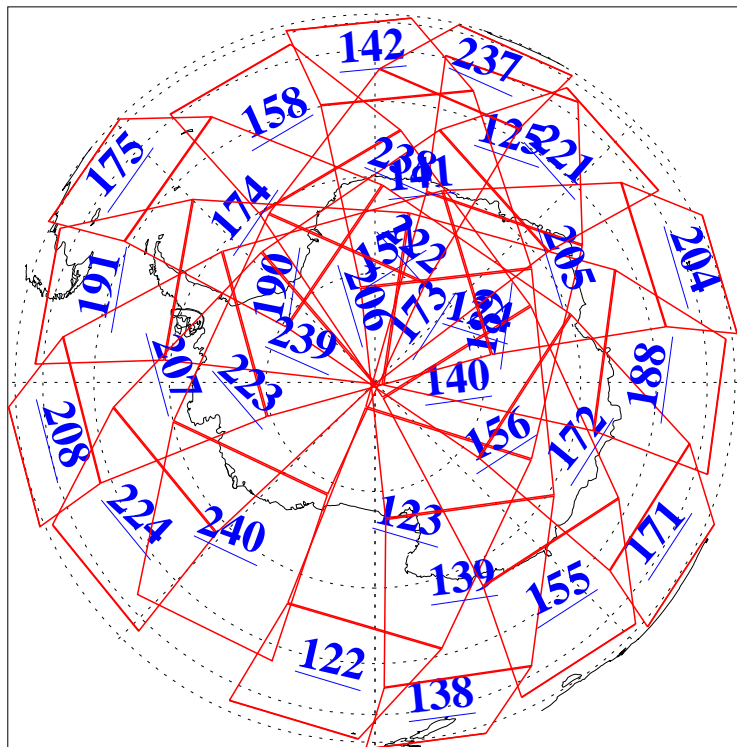

L1B Availability
AMSU Granules: 240
HSB Granules: 0
AIRS Granules: 240

29 Mar 2014
DoY 88
Aqua Day 4347
Granules: 1 to 120

Granules: 121 to 240

Legend: AMSU Available, HSB Available, AIRS Available

L1B Availability
AMSU Granules: 240
HSB Granules: 0
AIRS Granules: 240

29 Mar 2014
DoY 88
Aqua Day 4347

Ascending Granules

Descending Granules

Legend: AMSU Available, HSB Available, AIRS Available

L1B Availability
 AMSU Granules: 240
 HSB Granules: 0
 AIRS Granules: 240

29 Mar 2014
 DoY 88
 Aqua Day 4347

Northern Hemisphere Granules

Southern Hemisphere Granules

Legend: AMSU Available, HSB Available, AIRS Available