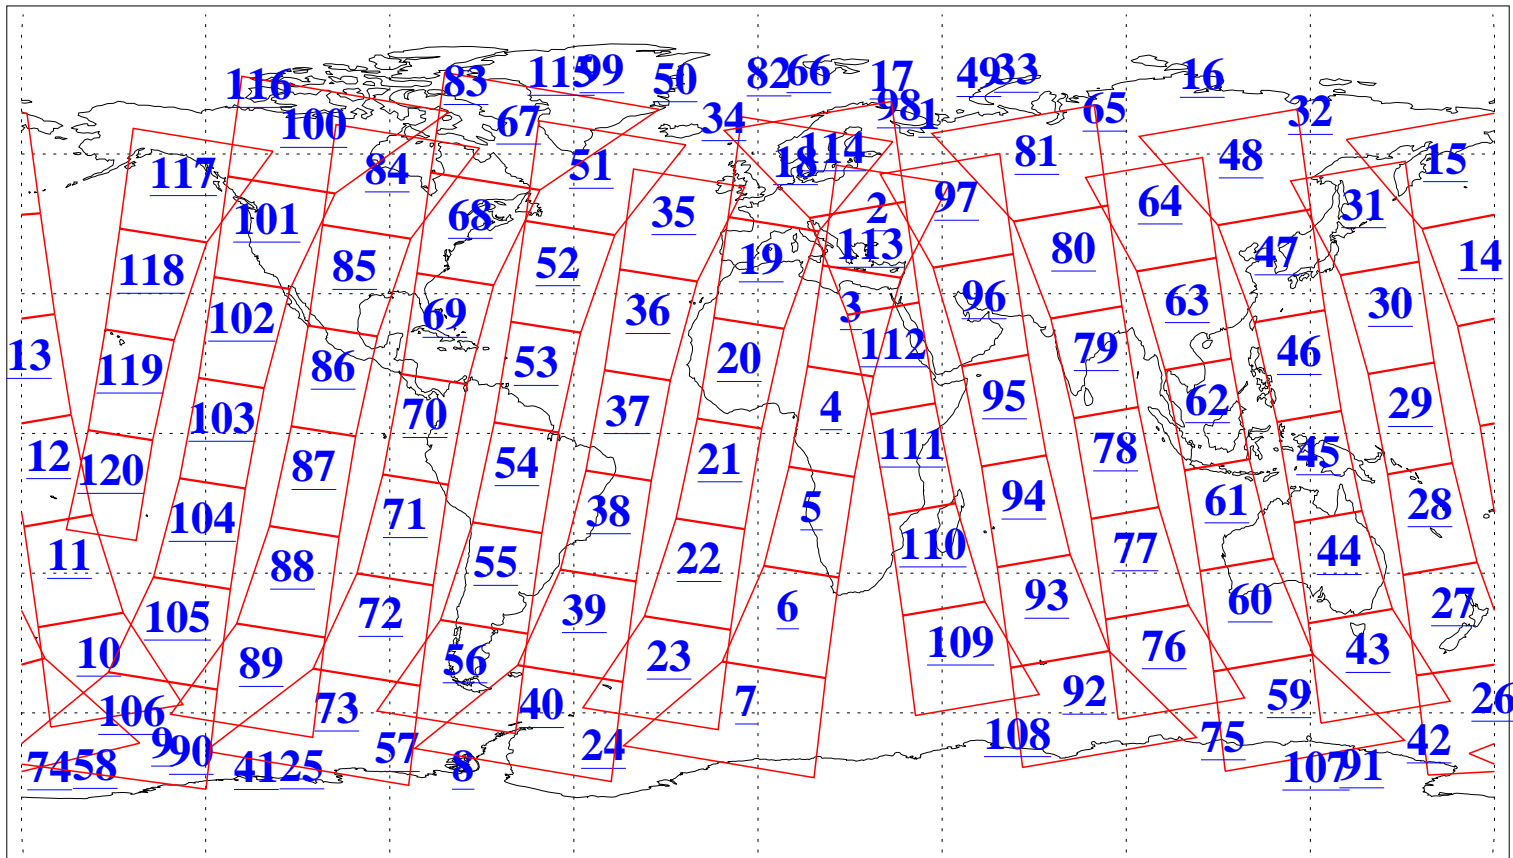

L1B Availability
AMSU Granules: 240
HSB Granules: 0
AIRS Granules: 240

29 Mar 2014
DoY 88
Aqua Day 4347
Granules: 1 to 120

Granules: 121 to 240

Legend: AMSU Available, HSB Available, AIRS Available

L1B Availability
AMSU Granules: 240
HSB Granules: 0
AIRS Granules: 240

29 Mar 2014
DoY 88
Aqua Day 4347

Ascending Granules

Descending Granules

Legend: AMSU Available, HSB Available, AIRS Available

L1B Availability
 AMSU Granules: 240
 HSB Granules: 0
 AIRS Granules: 240

29 Mar 2014
 DoY 88
 Aqua Day 4347

Northern Hemisphere Granules

Southern Hemisphere Granules

Legend: AMSU Available, HSB Available, AIRS Available