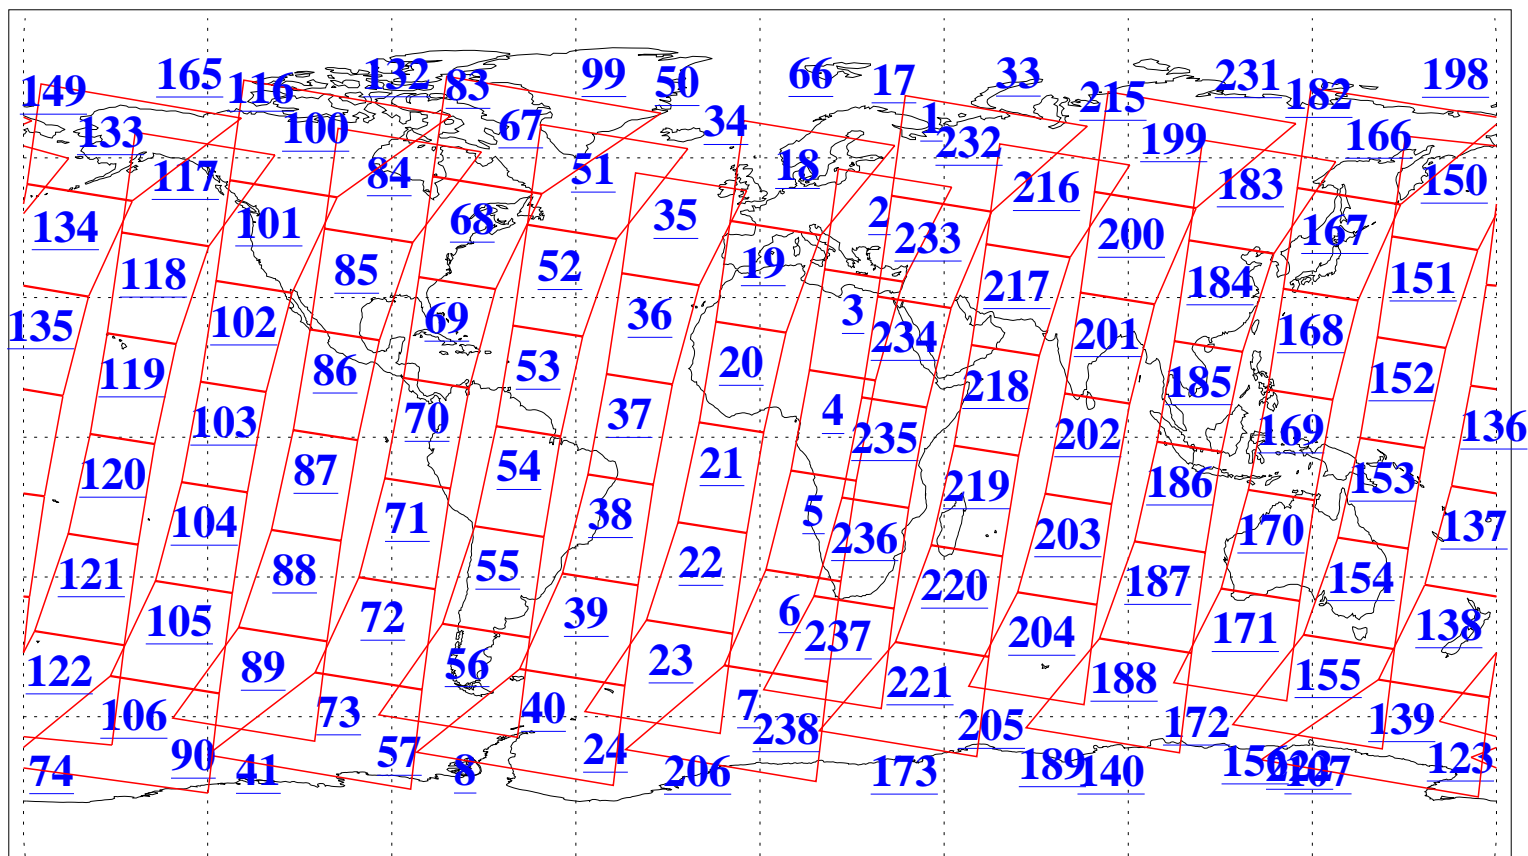

L1B Availability
AMSU Granules: 240
HSB Granules: 0
AIRS Granules: 240

29 Mar 2014
DoY 88
Aqua Day 4347
Granules: 1 to 120

Granules: 121 to 240

Legend: AMSU Available, HSB Available, AIRS Available

L1B Availability
AMSU Granules: 240
HSB Granules: 0
AIRS Granules: 240

29 Mar 2014
DoY 88
Aqua Day 4347

Ascending Granules

Descending Granules

Legend: AMSU Available, HSB Available, AIRS Available

L1B Availability
 AMSU Granules: 240
 HSB Granules: 0
 AIRS Granules: 240

29 Mar 2014
 DoY 88
 Aqua Day 4347

Northern Hemisphere Granules

Southern Hemisphere Granules

Legend: AMSU Available, HSB Available, AIRS Available