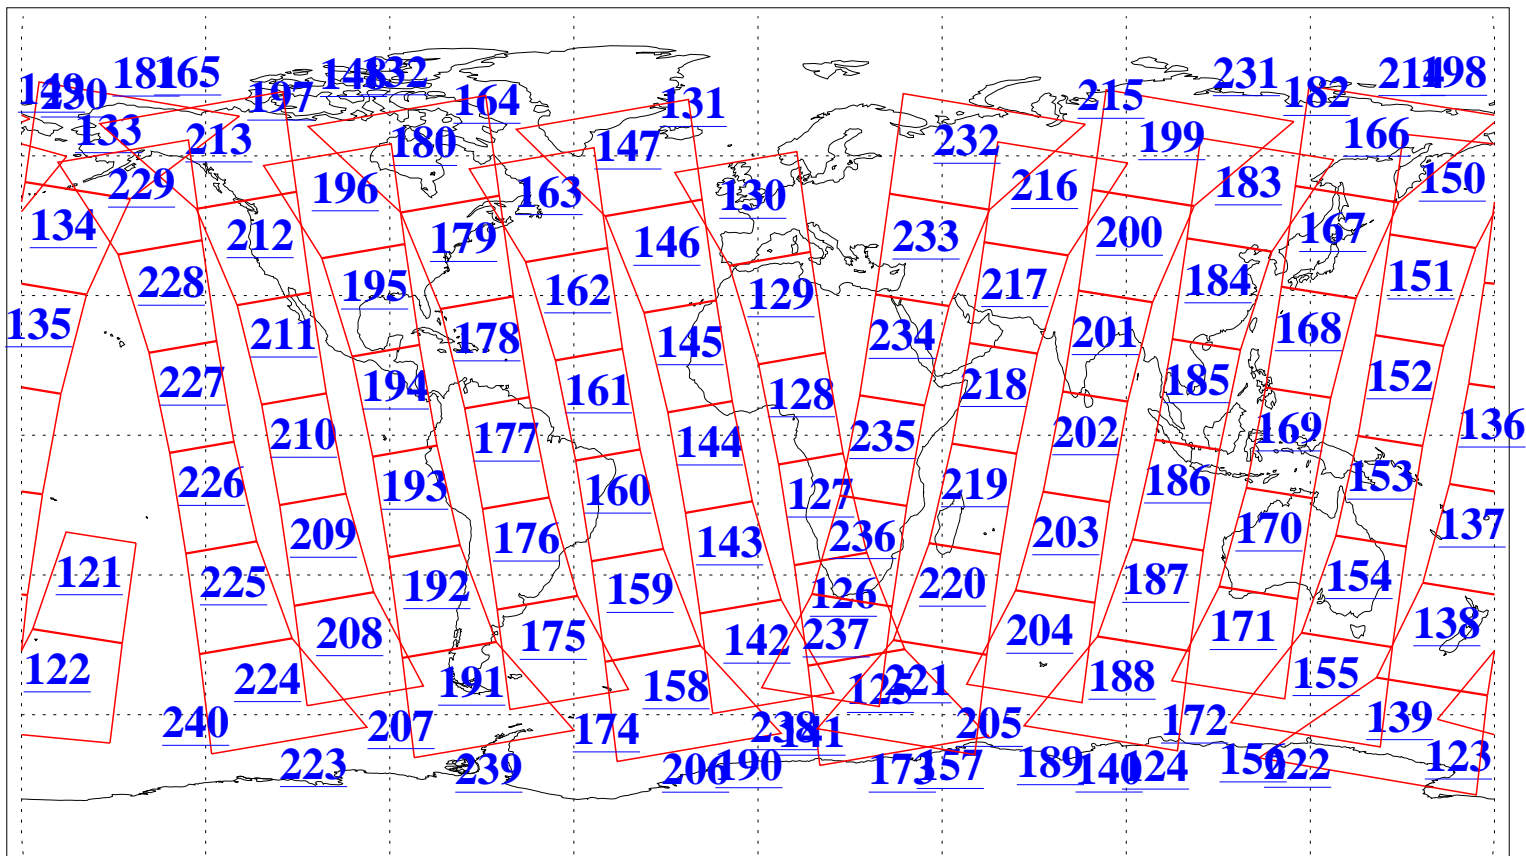

L1B Availability
AMSU Granules: 240
HSB Granules: 0
AIRS Granules: 240

29 Mar 2014
DoY 88
Aqua Day 4347
Granules: 1 to 120

Granules: 121 to 240

Legend: AMSU Available, HSB Available, AIRS Available

L1B Availability
AMSU Granules: 240
HSB Granules: 0
AIRS Granules: 240

29 Mar 2014
DoY 88
Aqua Day 4347

Ascending Granules

Descending Granules

Legend: AMSU Available, HSB Available, AIRS Available

L1B Availability
 AMSU Granules: 240
 HSB Granules: 0
 AIRS Granules: 240

29 Mar 2014
 DoY 88
 Aqua Day 4347

Northern Hemisphere Granules

Southern Hemisphere Granules

Legend: AMSU Available, HSB Available, AIRS Available