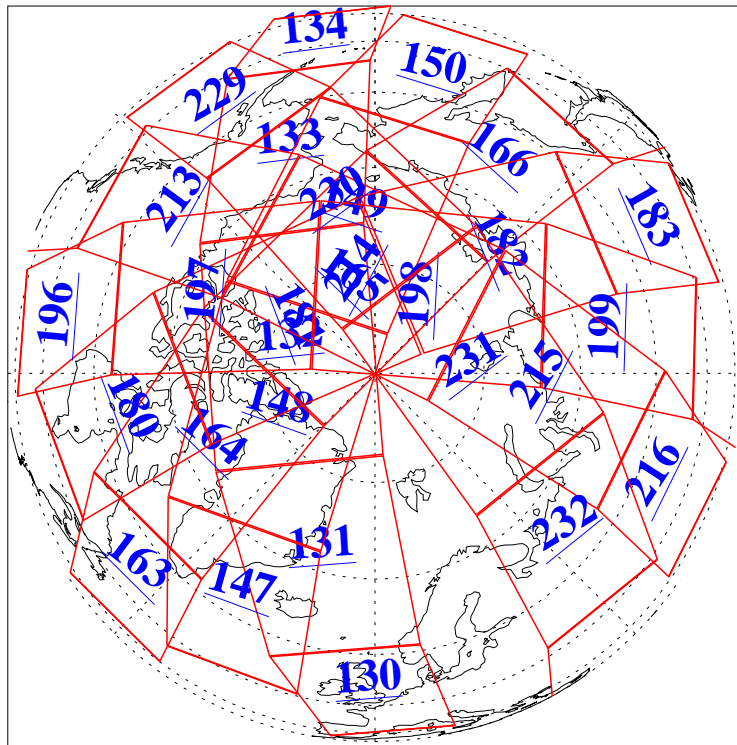

29 Mar 2014
DoY 88
Aqua Day 4347

Ascending Granules

Descending Granules

Legend: AMSU Available, HSB Available, AIRS Available

L1B Availability
 AMSU Granules: 240
 HSB Granules: 0
 AIRS Granules: 240

29 Mar 2014
 DoY 88
 Aqua Day 4347

Northern Hemisphere Granules

Southern Hemisphere Granules

Legend: AMSU Available, HSB Available, AIRS Available