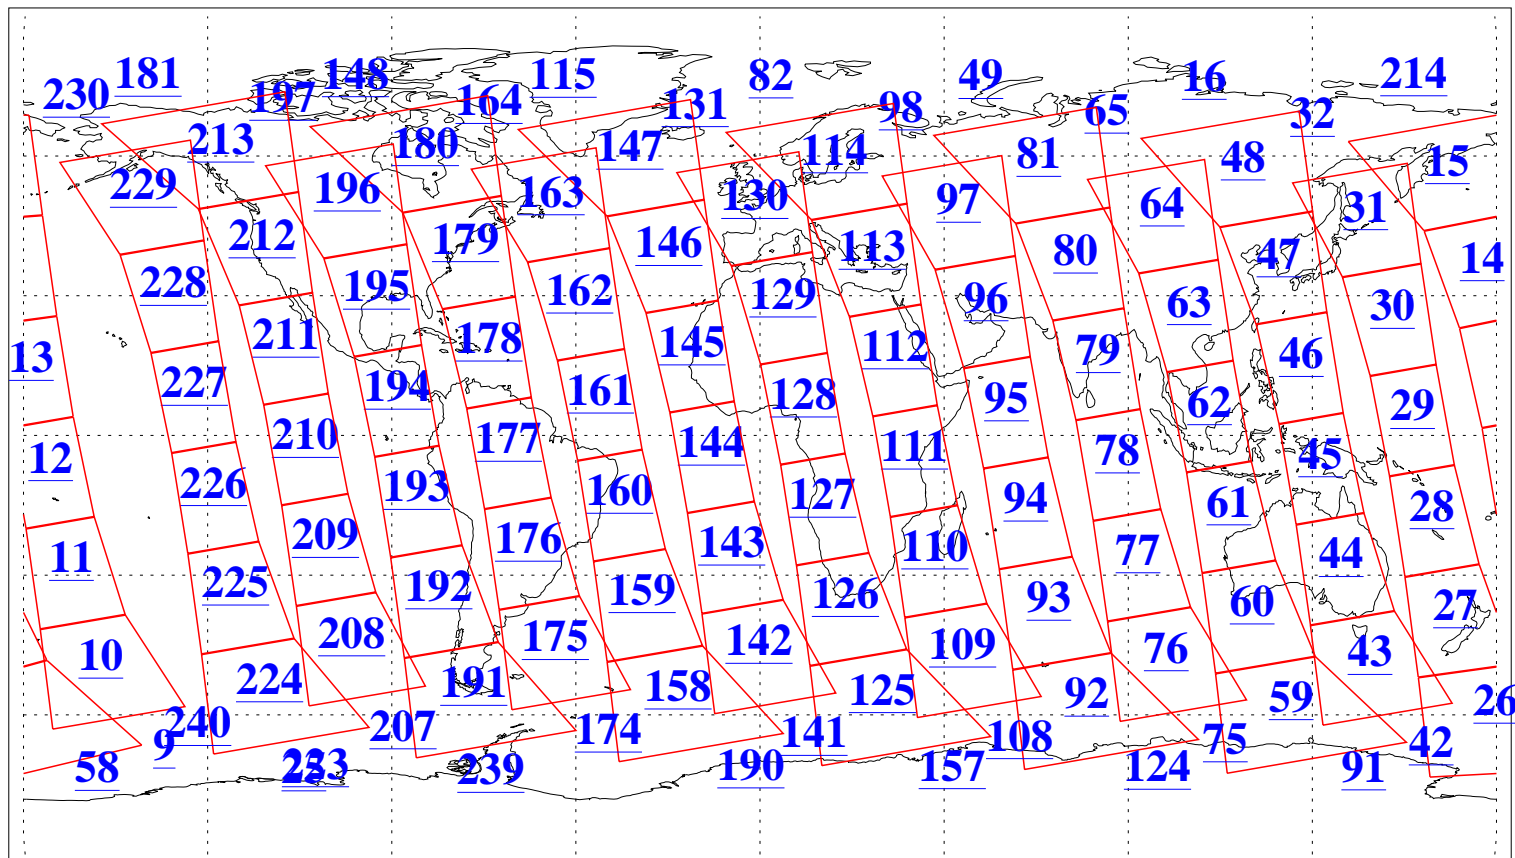

L1B Availability
AMSU Granules: 240
HSB Granules: 0
AIRS Granules: 240

29 Mar 2014
DoY 88
Aqua Day 4347
Granules: 1 to 120

Granules: 121 to 240

Legend: AMSU Available, HSB Available, AIRS Available

L1B Availability
AMSU Granules: 240
HSB Granules: 0
AIRS Granules: 240

29 Mar 2014
DoY 88
Aqua Day 4347

Ascending Granules

Descending Granules

Legend: AMSU Available, HSB Available, AIRS Available

L1B Availability
 AMSU Granules: 240
 HSB Granules: 0
 AIRS Granules: 240

29 Mar 2014
 DoY 88
 Aqua Day 4347

Northern Hemisphere Granules

Southern Hemisphere Granules

Legend: AMSU Available, HSB Available, AIRS Available