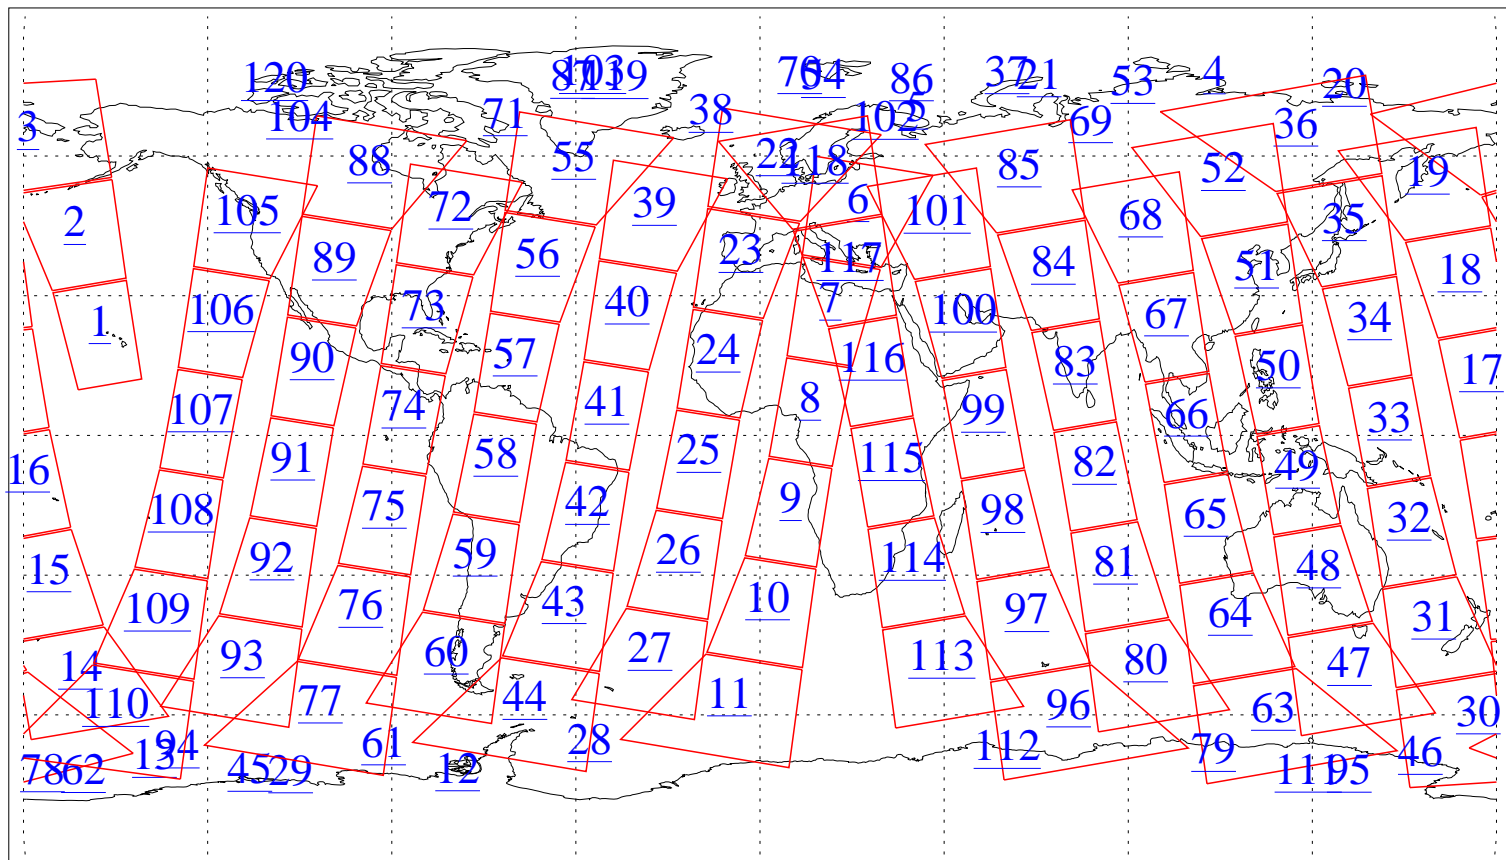

L1B Availability  
AMSU Granules: 240  
HSB Granules: 0  
AIRS Granules: 0

25 Mar 2014  
DoY 84  
Aqua Day 4343  
Granules: 1 to 120

Granules: 121 to 240

Legend: AMSU Available, HSB Available, AIRS Available

L1B Availability  
AMSU Granules: 240  
HSB Granules: 0  
AIRS Granules: 0

25 Mar 2014  
DoY 84  
Aqua Day 4343  
Ascending Granules

Descending Granules

Legend: AMSU Available, HSB Available, AIRS Available

L1B Availability  
 AMSU Granules: 240  
 HSB Granules: 0  
 AIRS Granules: 0

25 Mar 2014  
 DoY 84  
 Aqua Day 4343

Northern Hemisphere Granules

Southern Hemisphere Granules

Legend: AMSU Available, HSB Available, AIRS Available