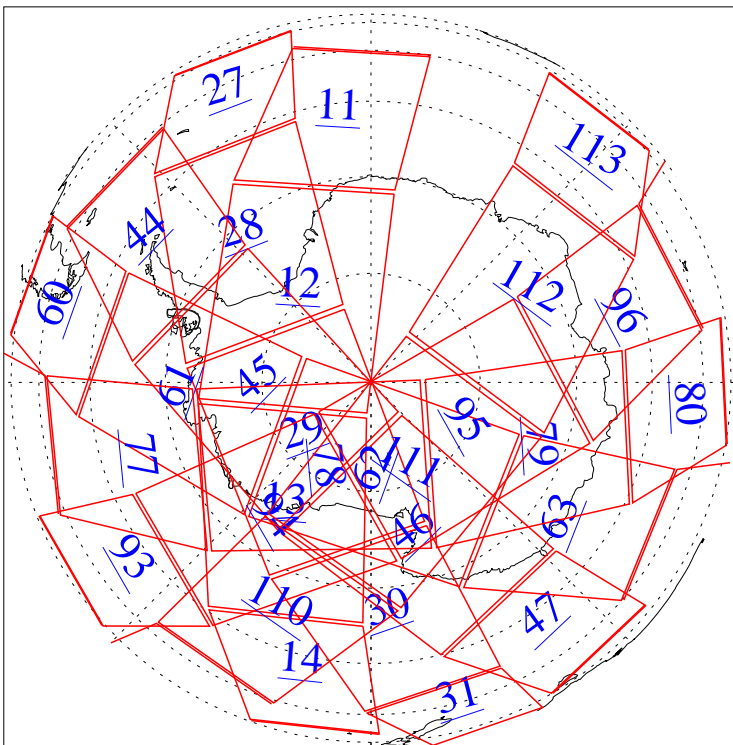

L1B Availability  
AMSU Granules: 240  
HSB Granules: 0  
AIRS Granules: 0

25 Mar 2014  
DoY 84  
Aqua Day 4343  
Granules: 1 to 120

Granules: 121 to 240

Legend: AMSU Available, HSB Available, AIRS Available

L1B Availability  
AMSU Granules: 240  
HSB Granules: 0  
AIRS Granules: 0

25 Mar 2014  
DoY 84  
Aqua Day 4343  
Ascending Granules

Descending Granules

Legend: AMSU Available, HSB Available, AIRS Available

L1B Availability  
 AMSU Granules: 240  
 HSB Granules: 0  
 AIRS Granules: 0

25 Mar 2014  
 DoY 84  
 Aqua Day 4343

Northern Hemisphere Granules

Southern Hemisphere Granules

Legend: AMSU Available, HSB Available, AIRS Available