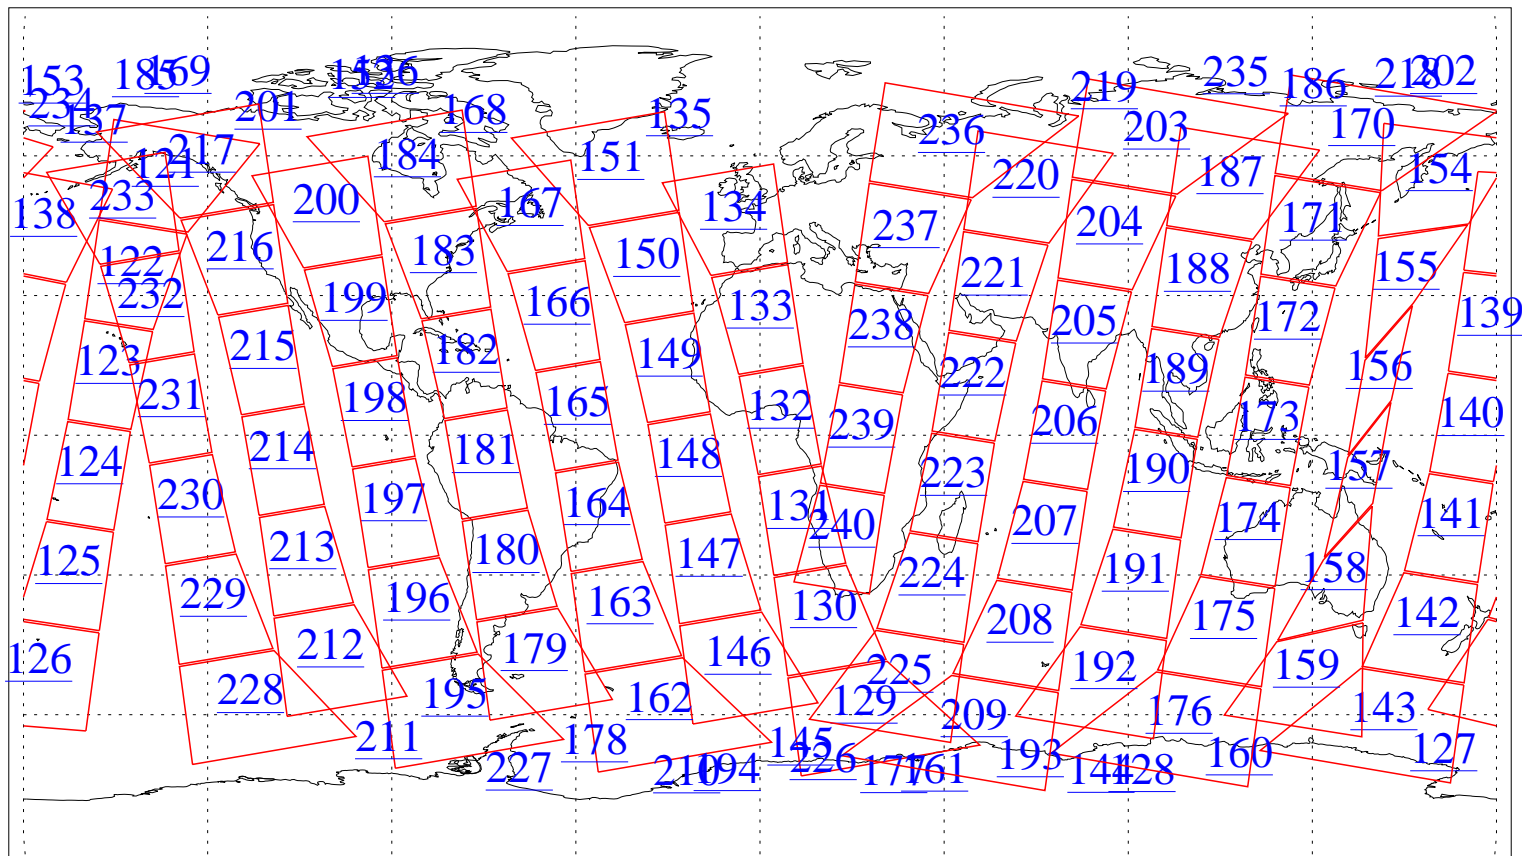

L1B Availability  
AMSU Granules: 240  
HSB Granules: 0  
AIRS Granules: 0

25 Mar 2014  
DoY 84  
Aqua Day 4343  
Granules: 1 to 120

Granules: 121 to 240

Legend: AMSU Available, HSB Available, AIRS Available

L1B Availability  
AMSU Granules: 240  
HSB Granules: 0  
AIRS Granules: 0

25 Mar 2014  
DoY 84  
Aqua Day 4343  
Ascending Granules

Descending Granules

Legend: AMSU Available, HSB Available, AIRS Available