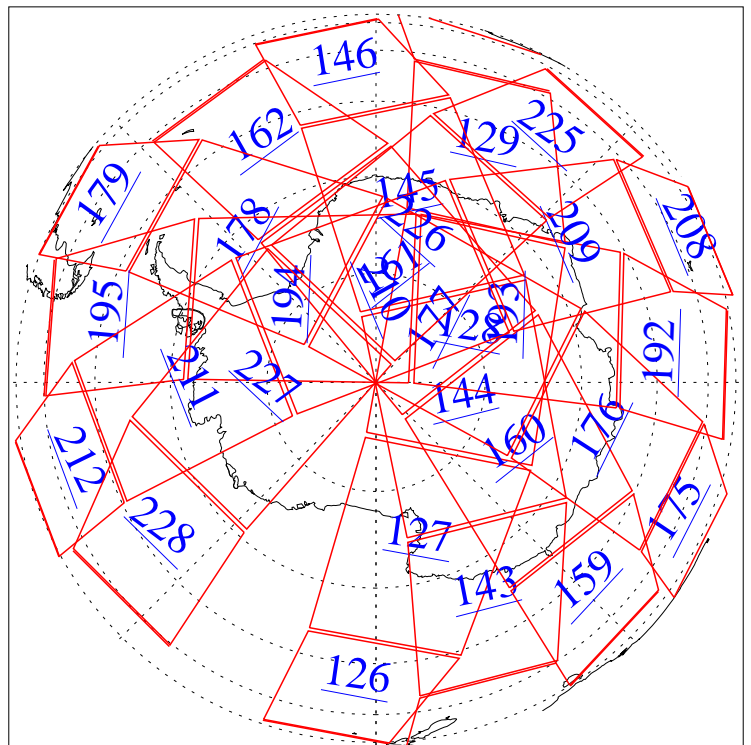

L1B Availability  
AMSU Granules: 240  
HSB Granules: 0  
AIRS Granules: 0

25 Mar 2014  
DoY 84  
Aqua Day 4343  
Granules: 1 to 120

Granules: 121 to 240

Legend: AMSU Available, HSB Available, AIRS Available

L1B Availability  
AMSU Granules: 240  
HSB Granules: 0  
AIRS Granules: 0

25 Mar 2014  
DoY 84  
Aqua Day 4343  
Ascending Granules

Descending Granules

Legend: AMSU Available, HSB Available, AIRS Available

L1B Availability  
 AMSU Granules: 240  
 HSB Granules: 0  
 AIRS Granules: 0

25 Mar 2014  
 DoY 84  
 Aqua Day 4343

Northern Hemisphere Granules

Southern Hemisphere Granules

Legend: AMSU Available, HSB Available, AIRS Available