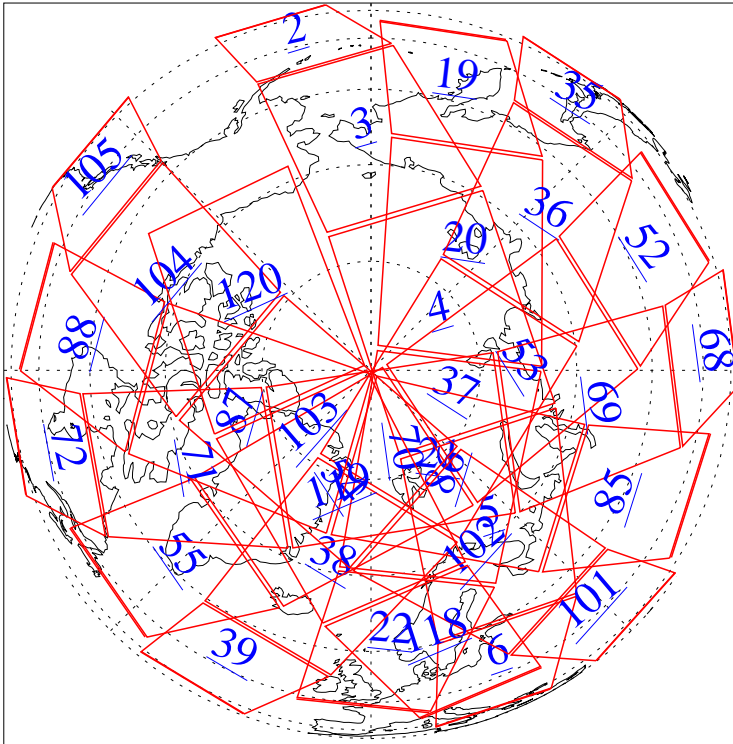

L1B Availability  
AMSU Granules: 240  
HSB Granules: 0  
AIRS Granules: 0

25 Mar 2014  
DoY 84  
Aqua Day 4343  
Granules: 1 to 120

Granules: 121 to 240

Legend: AMSU Available, HSB Available, AIRS Available

L1B Availability  
AMSU Granules: 240  
HSB Granules: 0  
AIRS Granules: 0

25 Mar 2014  
DoY 84  
Aqua Day 4343  
Ascending Granules

Descending Granules

Legend: AMSU Available, HSB Available, AIRS Available

L1B Availability  
 AMSU Granules: 240  
 HSB Granules: 0  
 AIRS Granules: 0

25 Mar 2014  
 DoY 84  
 Aqua Day 4343

Northern Hemisphere Granules

Southern Hemisphere Granules

Legend: AMSU Available, HSB Available, AIRS Available