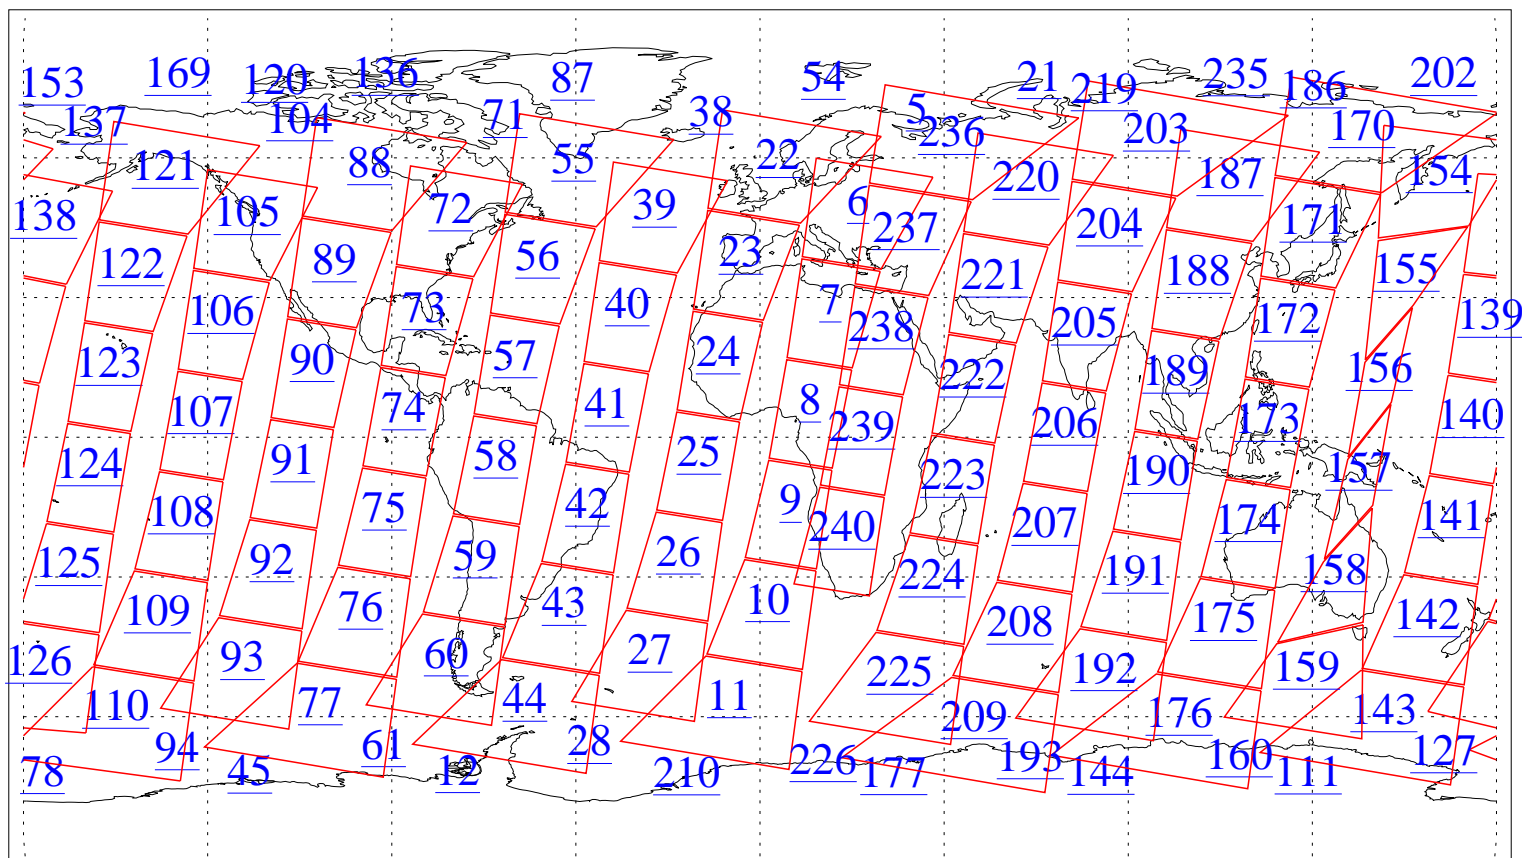

L1B Availability  
AMSU Granules: 240  
HSB Granules: 0  
AIRS Granules: 0

25 Mar 2014  
DoY 84  
Aqua Day 4343  
Granules: 1 to 120

Granules: 121 to 240

Legend: AMSU Available, HSB Available, AIRS Available

L1B Availability  
AMSU Granules: 240  
HSB Granules: 0  
AIRS Granules: 0

25 Mar 2014  
DoY 84  
Aqua Day 4343  
Ascending Granules

Descending Granules

Legend: AMSU Available, HSB Available, AIRS Available