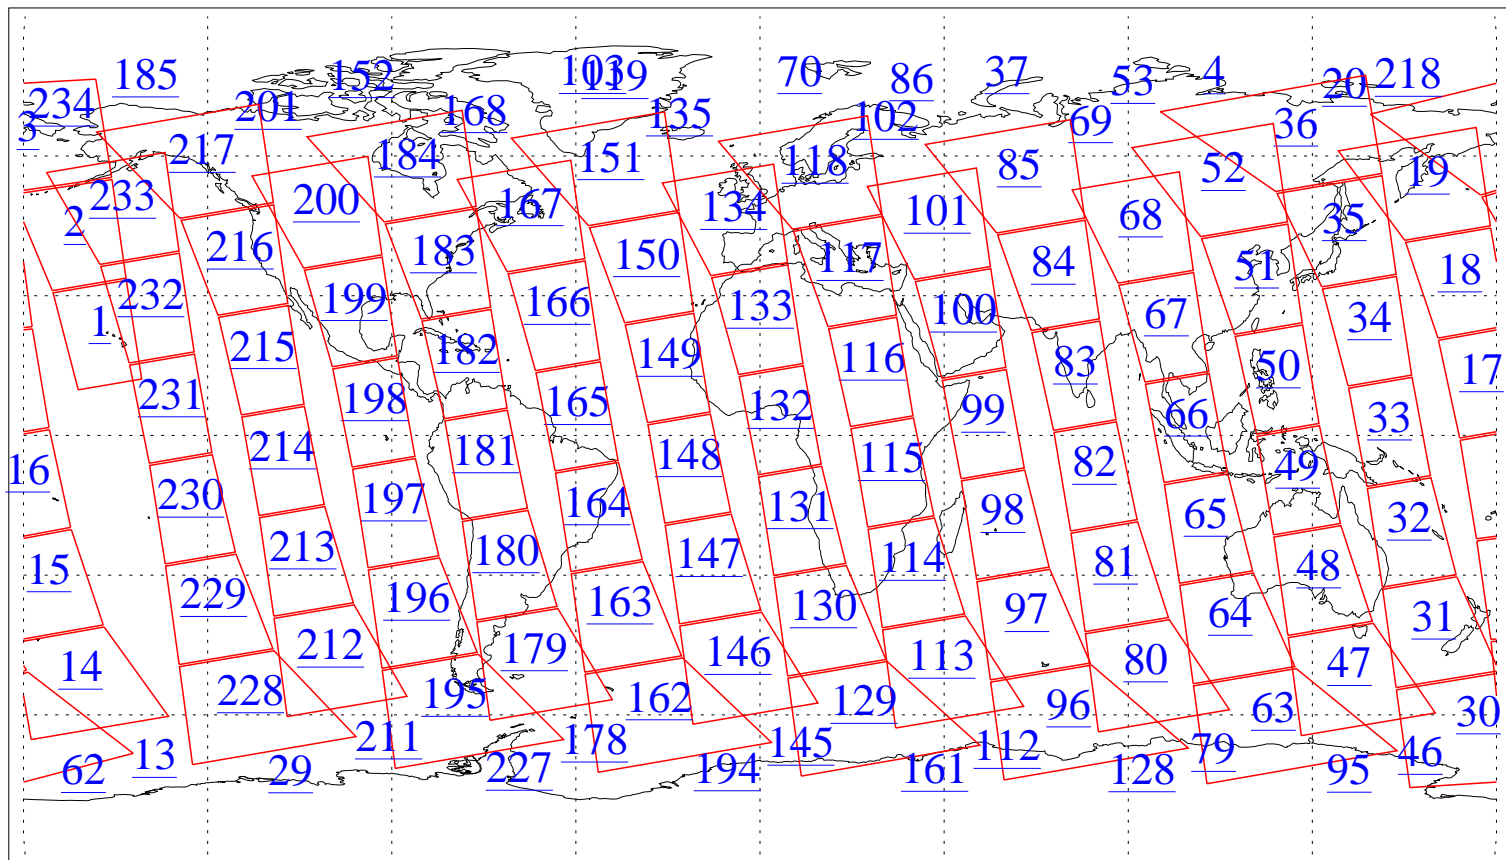

L1B Availability  
AMSU Granules: 240  
HSB Granules: 0  
AIRS Granules: 0

25 Mar 2014  
DoY 84  
Aqua Day 4343  
Granules: 1 to 120

Granules: 121 to 240

Legend: AMSU Available, HSB Available, AIRS Available

L1B Availability  
AMSU Granules: 240  
HSB Granules: 0  
AIRS Granules: 0

25 Mar 2014  
DoY 84  
Aqua Day 4343  
Ascending Granules

Descending Granules

Legend: AMSU Available, HSB Available, AIRS Available

L1B Availability  
 AMSU Granules: 240  
 HSB Granules: 0  
 AIRS Granules: 0

25 Mar 2014  
 DoY 84  
 Aqua Day 4343

Northern Hemisphere Granules

Southern Hemisphere Granules

Legend: AMSU Available, HSB Available, AIRS Available