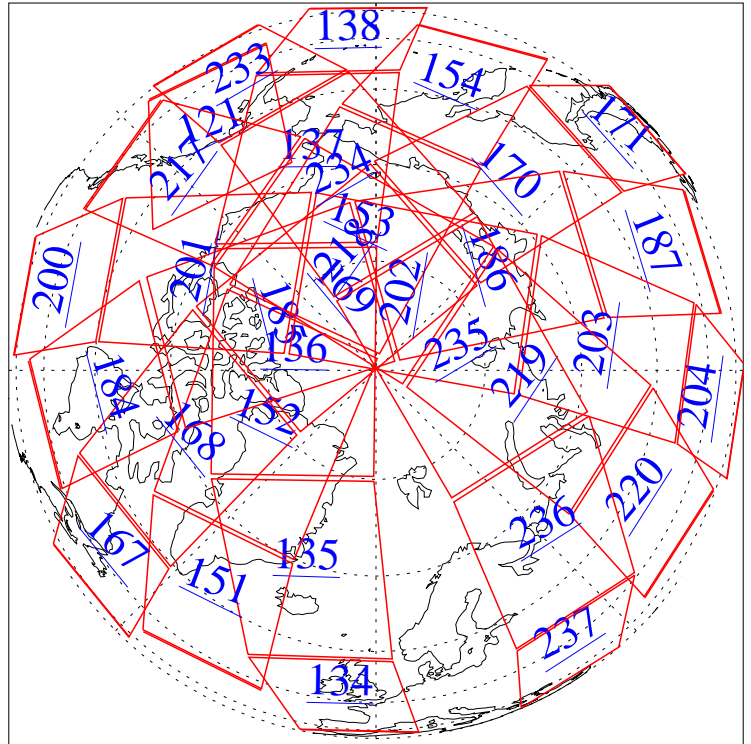

L1B Availability  
AMSU Granules: 240  
HSB Granules: 0  
AIRS Granules: 0

25 Mar 2014  
DoY 84  
Aqua Day 4343  
Granules: 1 to 120

Granules: 121 to 240

Legend: AMSU Available, HSB Available, AIRS Available

L1B Availability  
AMSU Granules: 240  
HSB Granules: 0  
AIRS Granules: 0

25 Mar 2014  
DoY 84  
Aqua Day 4343  
Ascending Granules

Descending Granules

Legend: AMSU Available, HSB Available, AIRS Available

L1B Availability  
 AMSU Granules: 240  
 HSB Granules: 0  
 AIRS Granules: 0

25 Mar 2014  
 DoY 84  
 Aqua Day 4343

Northern Hemisphere Granules

Southern Hemisphere Granules

Legend: AMSU Available, HSB Available, AIRS Available