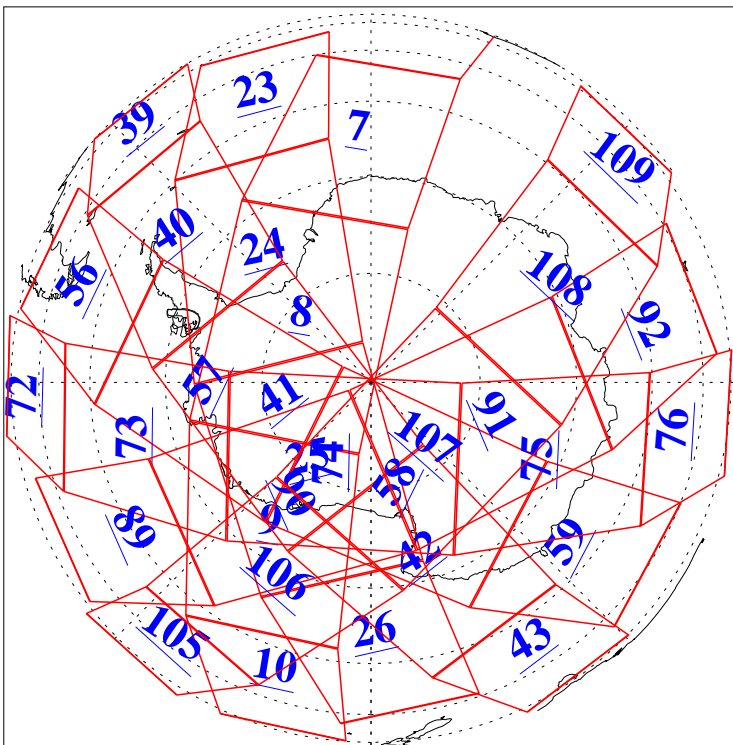

L1B Availability
AMSU Granules: 240
HSB Granules: 0
AIRS Granules: 240

13 Mar 2014
DoY 72
Aqua Day 4331
Granules: 1 to 120

Granules: 121 to 240

Legend: AMSU Available, HSB Available, AIRS Available

L1B Availability
AMSU Granules: 240
HSB Granules: 0
AIRS Granules: 240

13 Mar 2014
DoY 72
Aqua Day 4331
Ascending Granules

Descending Granules

Legend: AMSU Available, HSB Available, AIRS Available

L1B Availability
 AMSU Granules: 240
 HSB Granules: 0
 AIRS Granules: 240

13 Mar 2014
 DoY 72
 Aqua Day 4331

Northern Hemisphere Granules

Southern Hemisphere Granules

Legend: AMSU Available, HSB Available, AIRS Available