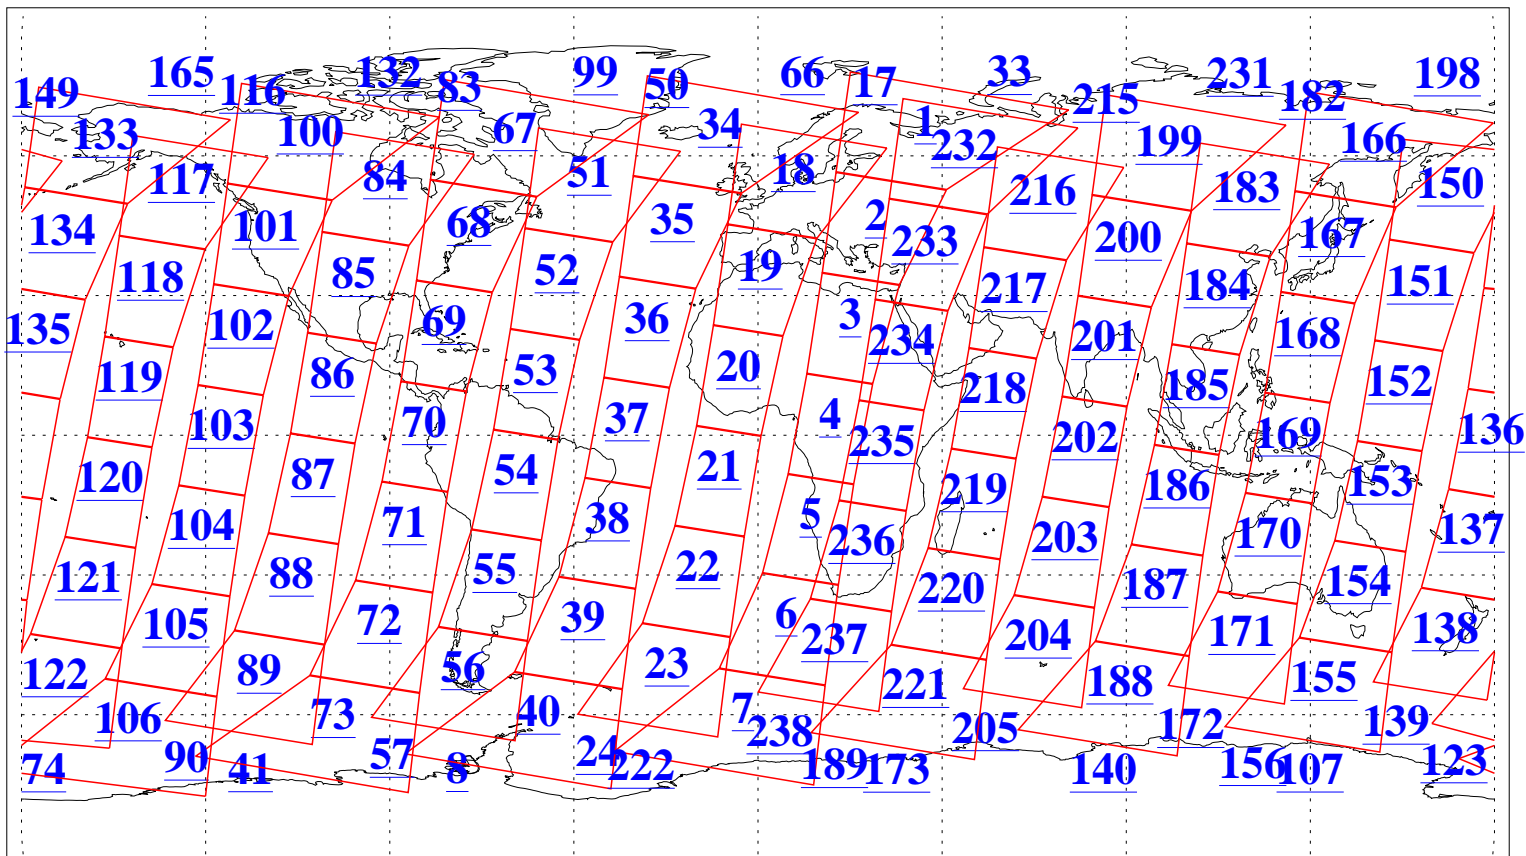

L1B Availability
AMSU Granules: 240
HSB Granules: 0
AIRS Granules: 240

13 Mar 2014
DoY 72
Aqua Day 4331
Granules: 1 to 120

Granules: 121 to 240

Legend: AMSU Available, HSB Available, AIRS Available

L1B Availability
AMSU Granules: 240
HSB Granules: 0
AIRS Granules: 240

13 Mar 2014
DoY 72
Aqua Day 4331
Ascending Granules

Descending Granules

Legend: AMSU Available, HSB Available, AIRS Available

L1B Availability
 AMSU Granules: 240
 HSB Granules: 0
 AIRS Granules: 240

13 Mar 2014
 DoY 72
 Aqua Day 4331

Northern Hemisphere Granules

Southern Hemisphere Granules

Legend: AMSU Available, HSB Available, AIRS Available