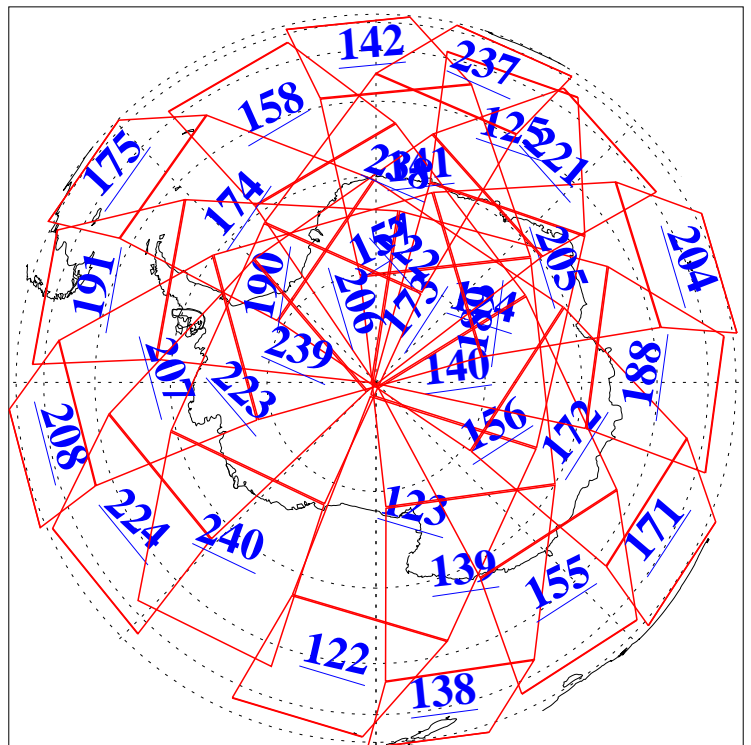

L1B Availability
AMSU Granules: 240
HSB Granules: 0
AIRS Granules: 240

13 Mar 2014
DoY 72
Aqua Day 4331
Granules: 1 to 120

Granules: 121 to 240

Legend: AMSU Available, HSB Available, AIRS Available

L1B Availability
AMSU Granules: 240
HSB Granules: 0
AIRS Granules: 240

13 Mar 2014
DoY 72
Aqua Day 4331
Ascending Granules

Descending Granules

Legend: AMSU Available, HSB Available, AIRS Available

L1B Availability
 AMSU Granules: 240
 HSB Granules: 0
 AIRS Granules: 240

13 Mar 2014
 DoY 72
 Aqua Day 4331

Northern Hemisphere Granules

Southern Hemisphere Granules

Legend: AMSU Available, HSB Available, AIRS Available