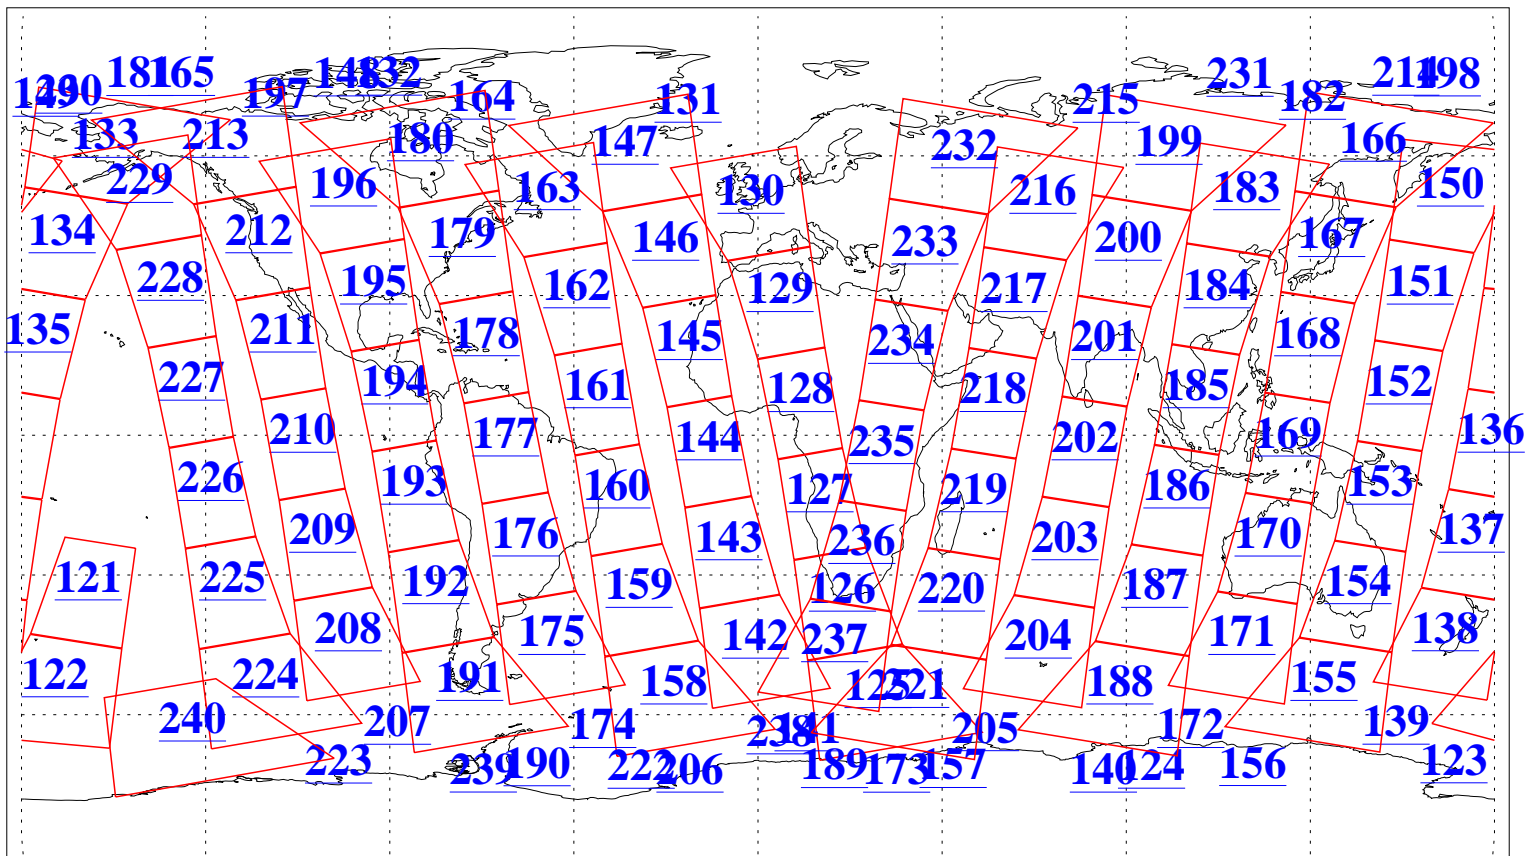

L1B Availability
AMSU Granules: 240
HSB Granules: 0
AIRS Granules: 240

13 Mar 2014
DoY 72
Aqua Day 4331
Granules: 1 to 120

Granules: 121 to 240

Legend: AMSU Available, HSB Available, AIRS Available

L1B Availability
AMSU Granules: 240
HSB Granules: 0
AIRS Granules: 240

13 Mar 2014
DoY 72
Aqua Day 4331
Ascending Granules

Descending Granules

Legend: AMSU Available, HSB Available, AIRS Available

L1B Availability
 AMSU Granules: 240
 HSB Granules: 0
 AIRS Granules: 240

13 Mar 2014
 DoY 72
 Aqua Day 4331

Northern Hemisphere Granules

Southern Hemisphere Granules

Legend: AMSU Available, HSB Available, AIRS Available