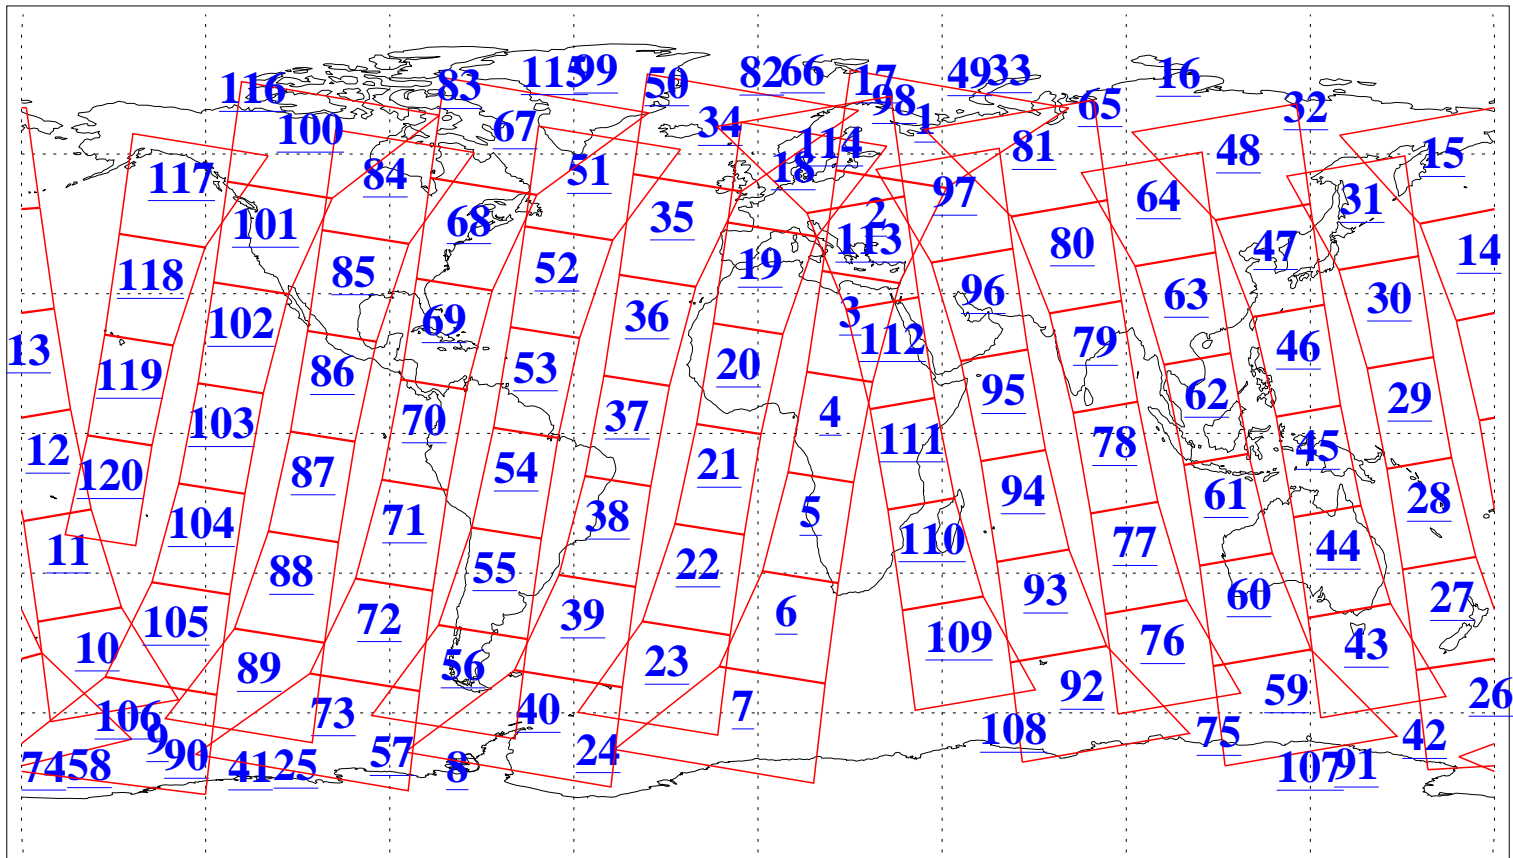

L1B Availability
AMSU Granules: 240
HSB Granules: 0
AIRS Granules: 240

13 Mar 2014
DoY 72
Aqua Day 4331
Granules: 1 to 120

Granules: 121 to 240

Legend: AMSU Available, HSB Available, AIRS Available

L1B Availability
AMSU Granules: 240
HSB Granules: 0
AIRS Granules: 240

13 Mar 2014
DoY 72
Aqua Day 4331
Ascending Granules

Descending Granules

Legend: AMSU Available, HSB Available, AIRS Available

L1B Availability
 AMSU Granules: 240
 HSB Granules: 0
 AIRS Granules: 240

13 Mar 2014
 DoY 72
 Aqua Day 4331

Northern Hemisphere Granules

Southern Hemisphere Granules

Legend: AMSU Available, HSB Available, AIRS Available