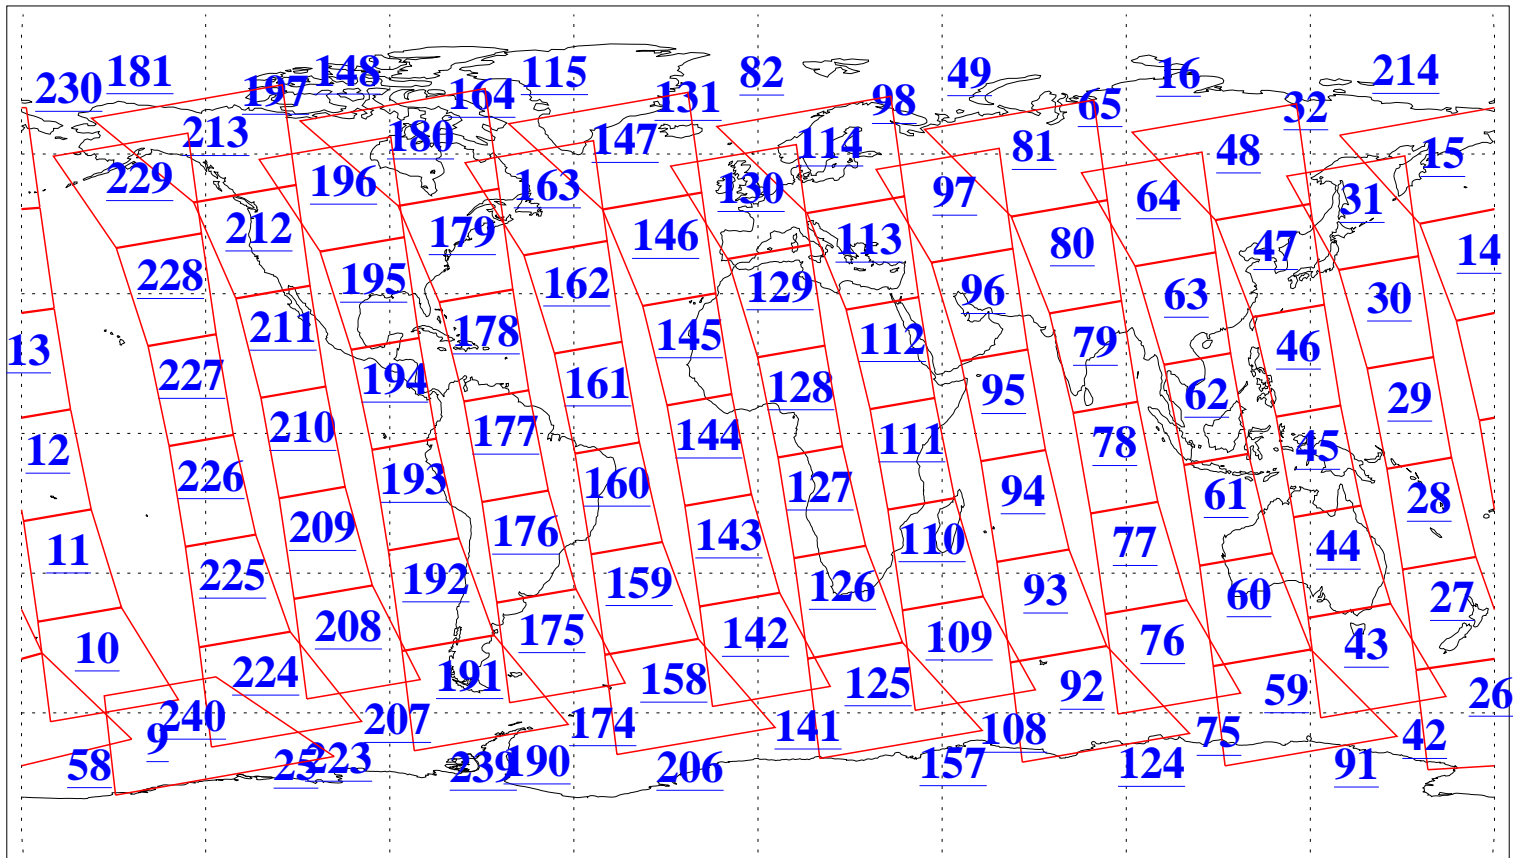

L1B Availability
AMSU Granules: 240
HSB Granules: 0
AIRS Granules: 240

13 Mar 2014
DoY 72
Aqua Day 4331
Granules: 1 to 120

Granules: 121 to 240

Legend: AMSU Available, HSB Available, AIRS Available

L1B Availability
AMSU Granules: 240
HSB Granules: 0
AIRS Granules: 240

13 Mar 2014
DoY 72
Aqua Day 4331
Ascending Granules

Descending Granules

Legend: AMSU Available, HSB Available, AIRS Available

L1B Availability
 AMSU Granules: 240
 HSB Granules: 0
 AIRS Granules: 240

13 Mar 2014
 DoY 72
 Aqua Day 4331

Northern Hemisphere Granules

Southern Hemisphere Granules

Legend: AMSU Available, HSB Available, AIRS Available