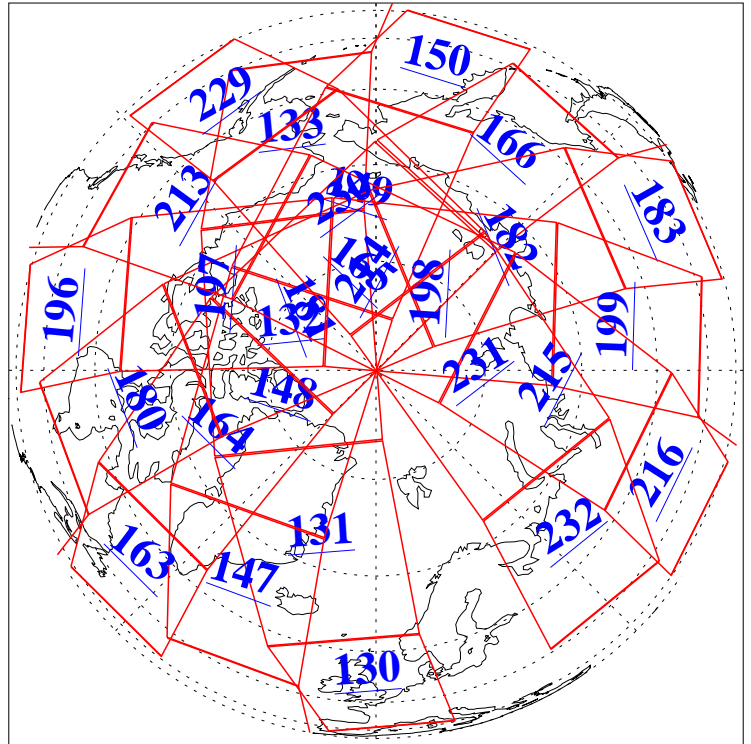

13 Mar 2014
DoY 72
Aqua Day 4331
Ascending Granules

Descending Granules

Legend: AMSU Available, HSB Available, AIRS Available

L1B Availability
 AMSU Granules: 240
 HSB Granules: 0
 AIRS Granules: 240

13 Mar 2014
 DoY 72
 Aqua Day 4331

Northern Hemisphere Granules

Southern Hemisphere Granules

Legend: AMSU Available, HSB Available, AIRS Available