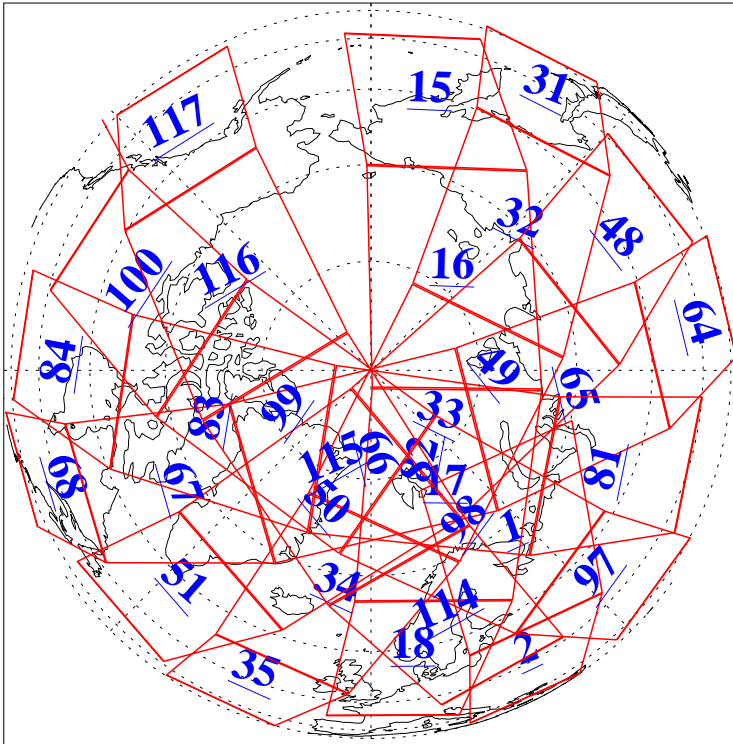

L1B Availability
AMSU Granules: 240
HSB Granules: 0
AIRS Granules: 240

13 Mar 2014
DoY 72
Aqua Day 4331
Granules: 1 to 120

Granules: 121 to 240

Legend: AMSU Available, HSB Available, AIRS Available

L1B Availability
AMSU Granules: 240
HSB Granules: 0
AIRS Granules: 240

13 Mar 2014
DoY 72
Aqua Day 4331
Ascending Granules

Descending Granules

Legend: AMSU Available, HSB Available, AIRS Available

L1B Availability
 AMSU Granules: 240
 HSB Granules: 0
 AIRS Granules: 240

13 Mar 2014
 DoY 72
 Aqua Day 4331

Northern Hemisphere Granules

Southern Hemisphere Granules

Legend: AMSU Available, HSB Available, AIRS Available