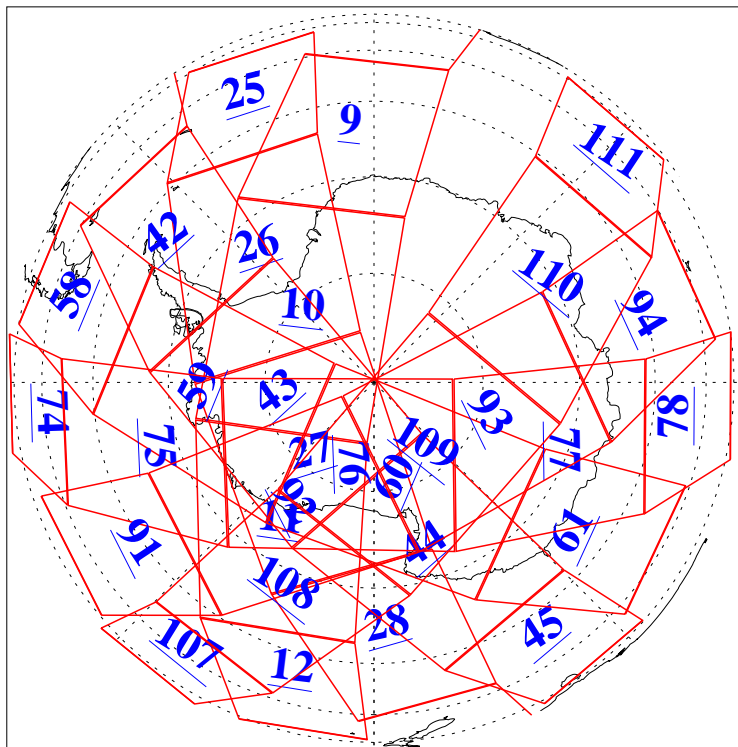

L1B Availability
AMSU Granules: 240
HSB Granules: 0
AIRS Granules: 216

11 Mar 2014
DoY 70
Aqua Day 4329
Granules: 1 to 120

Granules: 121 to 240

Legend: AMSU Available, HSB Available, AIRS Available

L1B Availability
AMSU Granules: 240
HSB Granules: 0
AIRS Granules: 216

11 Mar 2014
DoY 70
Aqua Day 4329

Ascending Granules

Descending Granules

Legend: AMSU Available, HSB Available, AIRS Available

L1B Availability
 AMSU Granules: 240
 HSB Granules: 0
 AIRS Granules: 216

11 Mar 2014
 DoY 70
 Aqua Day 4329

Northern Hemisphere Granules

Southern Hemisphere Granules

Legend: AMSU Available, HSB Available, AIRS Available