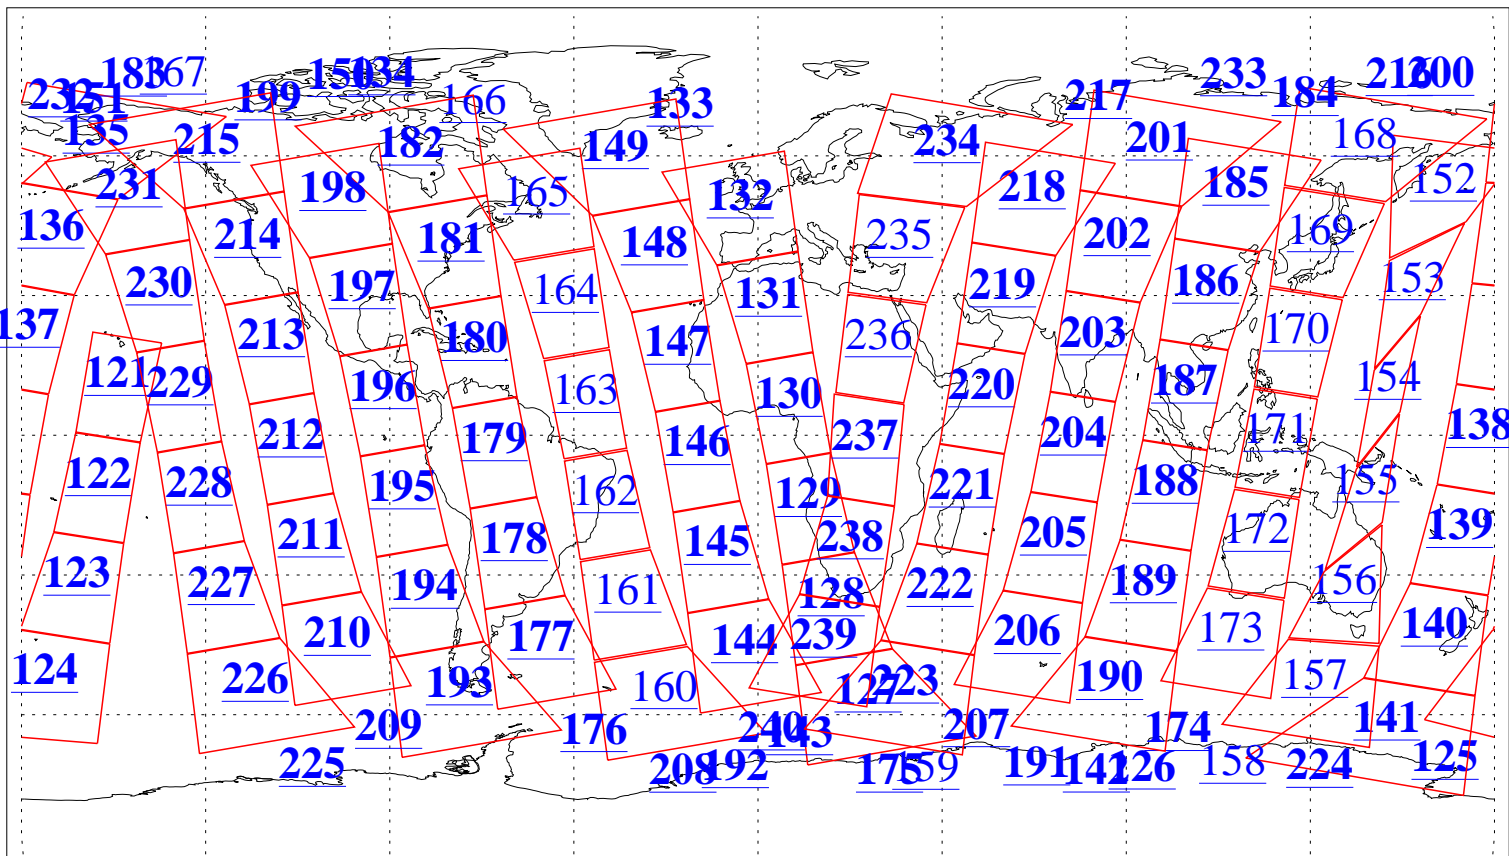

L1B Availability
AMSU Granules: 240
HSB Granules: 0
AIRS Granules: 216

11 Mar 2014
DoY 70
Aqua Day 4329
Granules: 1 to 120

Granules: 121 to 240

Legend: AMSU Available, HSB Available, AIRS Available

L1B Availability
AMSU Granules: 240
HSB Granules: 0
AIRS Granules: 216

11 Mar 2014
DoY 70
Aqua Day 4329

Ascending Granules

Descending Granules

Legend: AMSU Available, HSB Available, AIRS Available

L1B Availability
 AMSU Granules: 240
 HSB Granules: 0
 AIRS Granules: 216

11 Mar 2014
 DoY 70
 Aqua Day 4329

Northern Hemisphere Granules

Southern Hemisphere Granules

Legend: AMSU Available, HSB Available, AIRS Available