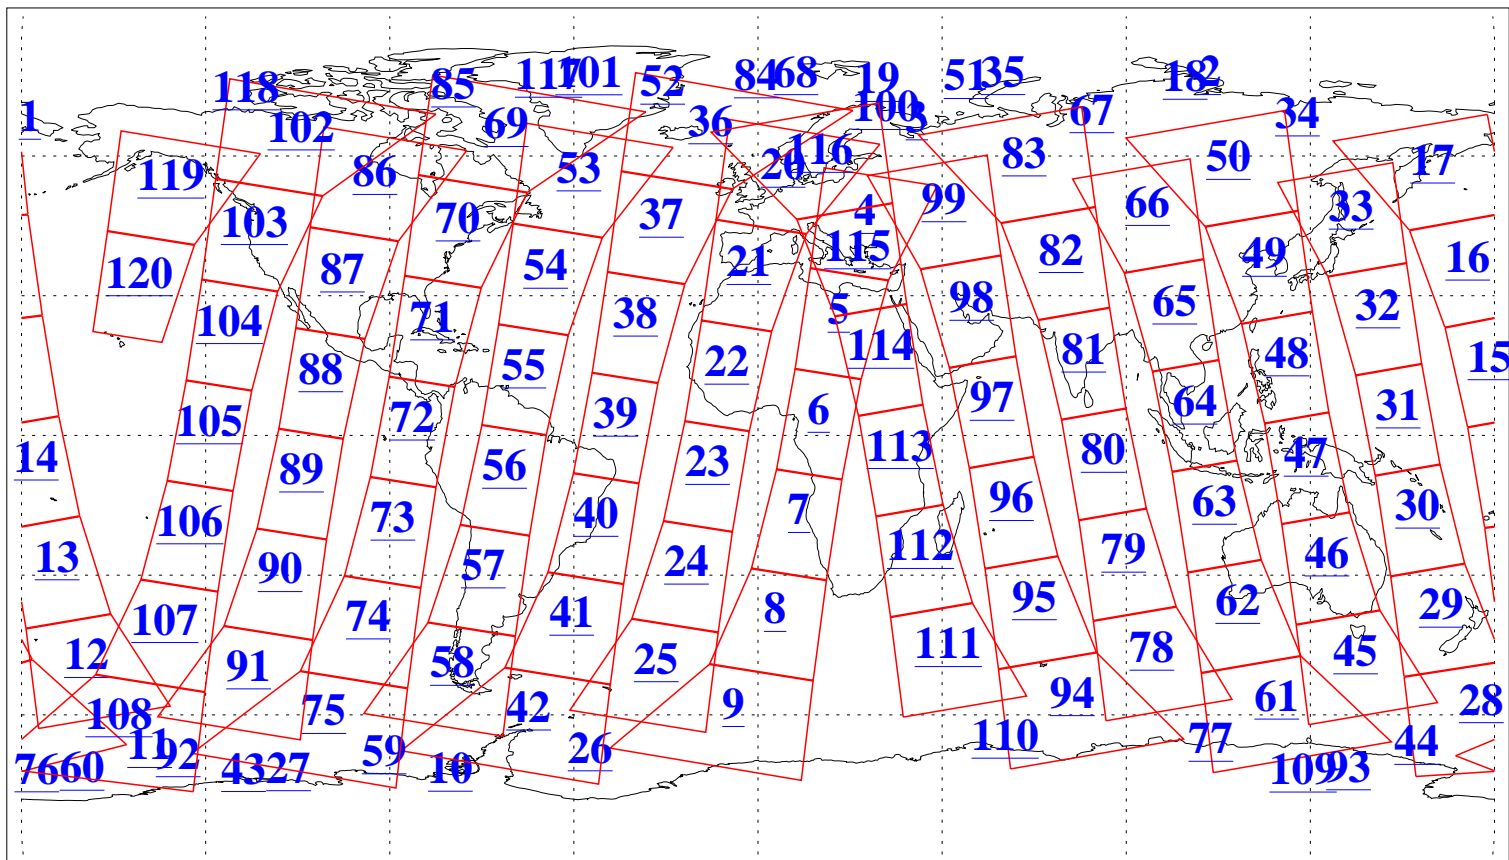

L1B Availability
AMSU Granules: 240
HSB Granules: 0
AIRS Granules: 216

11 Mar 2014
DoY 70
Aqua Day 4329
Granules: 1 to 120

Granules: 121 to 240

Legend: AMSU Available, HSB Available, AIRS Available

L1B Availability
AMSU Granules: 240
HSB Granules: 0
AIRS Granules: 216

11 Mar 2014
DoY 70
Aqua Day 4329

Ascending Granules

Descending Granules

Legend: AMSU Available, HSB Available, AIRS Available

L1B Availability
 AMSU Granules: 240
 HSB Granules: 0
 AIRS Granules: 216

11 Mar 2014
 DoY 70
 Aqua Day 4329

Northern Hemisphere Granules

Southern Hemisphere Granules

Legend: AMSU Available, HSB Available, AIRS Available