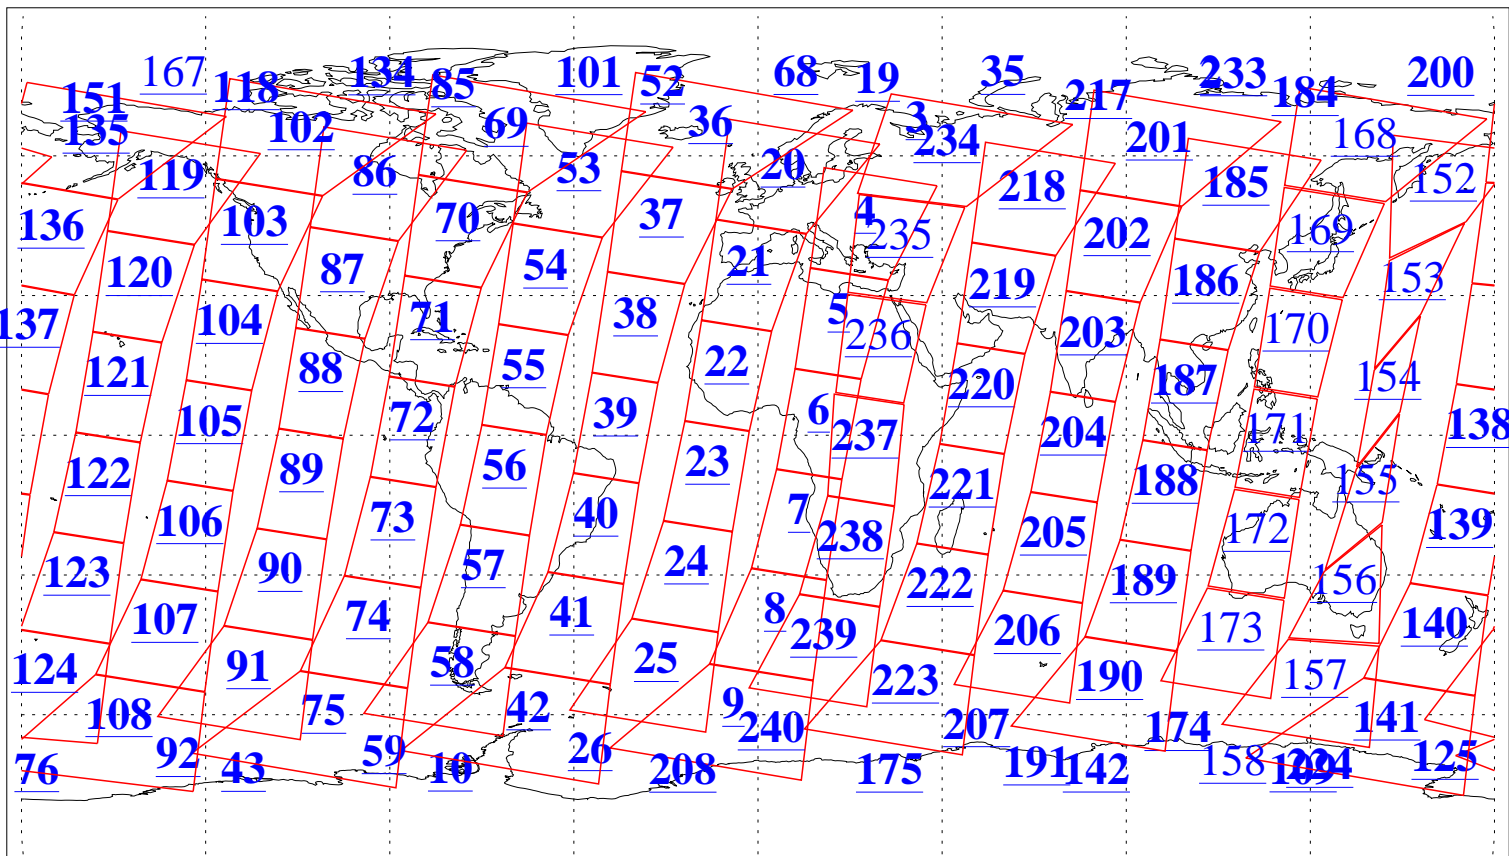

L1B Availability
AMSU Granules: 240
HSB Granules: 0
AIRS Granules: 216

11 Mar 2014
DoY 70
Aqua Day 4329
Granules: 1 to 120

Granules: 121 to 240

Legend: AMSU Available, HSB Available, AIRS Available

L1B Availability
AMSU Granules: 240
HSB Granules: 0
AIRS Granules: 216

11 Mar 2014
DoY 70
Aqua Day 4329

Ascending Granules

Descending Granules

Legend: AMSU Available, HSB Available, AIRS Available

L1B Availability
 AMSU Granules: 240
 HSB Granules: 0
 AIRS Granules: 216

11 Mar 2014
 DoY 70
 Aqua Day 4329

Northern Hemisphere Granules

Southern Hemisphere Granules

Legend: AMSU Available, HSB Available, AIRS Available