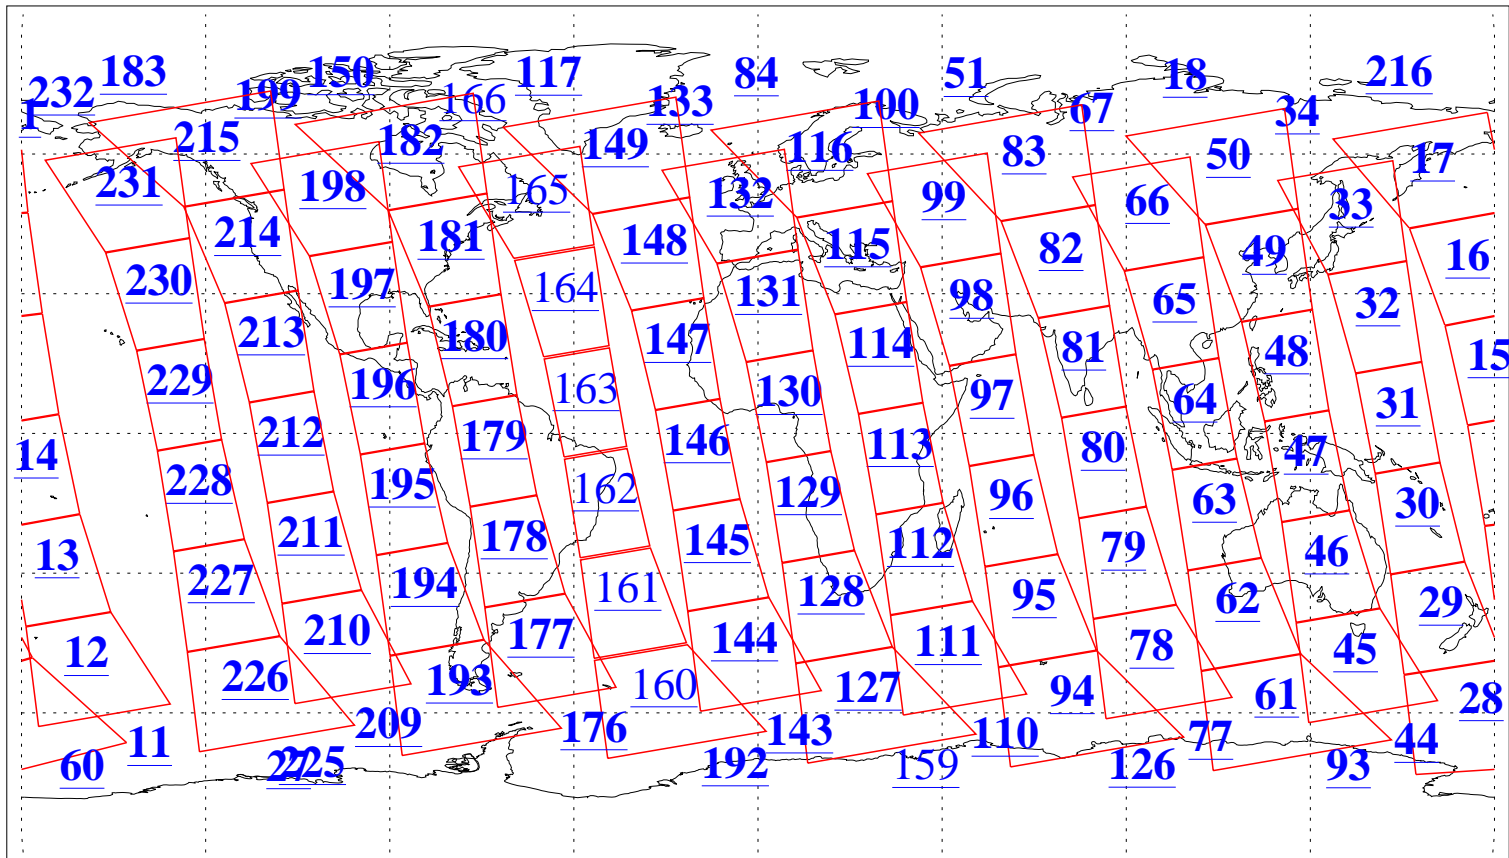

L1B Availability
AMSU Granules: 240
HSB Granules: 0
AIRS Granules: 216

11 Mar 2014
DoY 70
Aqua Day 4329
Granules: 1 to 120

Granules: 121 to 240

Legend: AMSU Available, HSB Available, AIRS Available

L1B Availability
AMSU Granules: 240
HSB Granules: 0
AIRS Granules: 216

11 Mar 2014
DoY 70
Aqua Day 4329

Ascending Granules

Descending Granules

Legend: AMSU Available, HSB Available, AIRS Available

L1B Availability
 AMSU Granules: 240
 HSB Granules: 0
 AIRS Granules: 216

11 Mar 2014
 DoY 70
 Aqua Day 4329

Northern Hemisphere Granules

Southern Hemisphere Granules

Legend: AMSU Available, HSB Available, AIRS Available