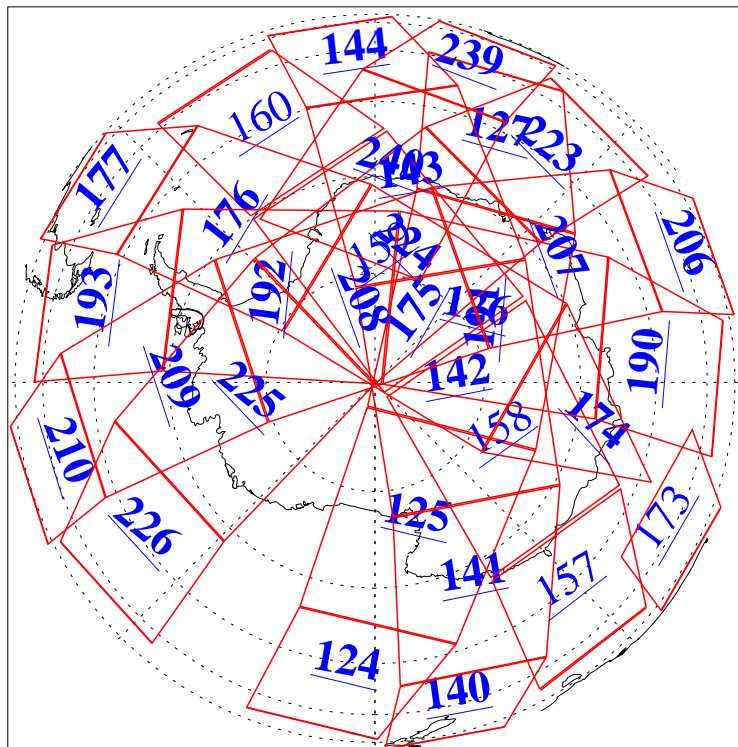

L1B Availability
AMSU Granules: 240
HSB Granules: 0
AIRS Granules: 216

11 Mar 2014
DoY 70
Aqua Day 4329
Granules: 1 to 120

Granules: 121 to 240

Legend: AMSU Available, HSB Available, AIRS Available

L1B Availability
AMSU Granules: 240
HSB Granules: 0
AIRS Granules: 216

11 Mar 2014
DoY 70
Aqua Day 4329

Ascending Granules

Descending Granules

Legend: AMSU Available, HSB Available, AIRS Available

L1B Availability
 AMSU Granules: 240
 HSB Granules: 0
 AIRS Granules: 216

11 Mar 2014
 DoY 70
 Aqua Day 4329

Northern Hemisphere Granules

Southern Hemisphere Granules

Legend: AMSU Available, HSB Available, AIRS Available