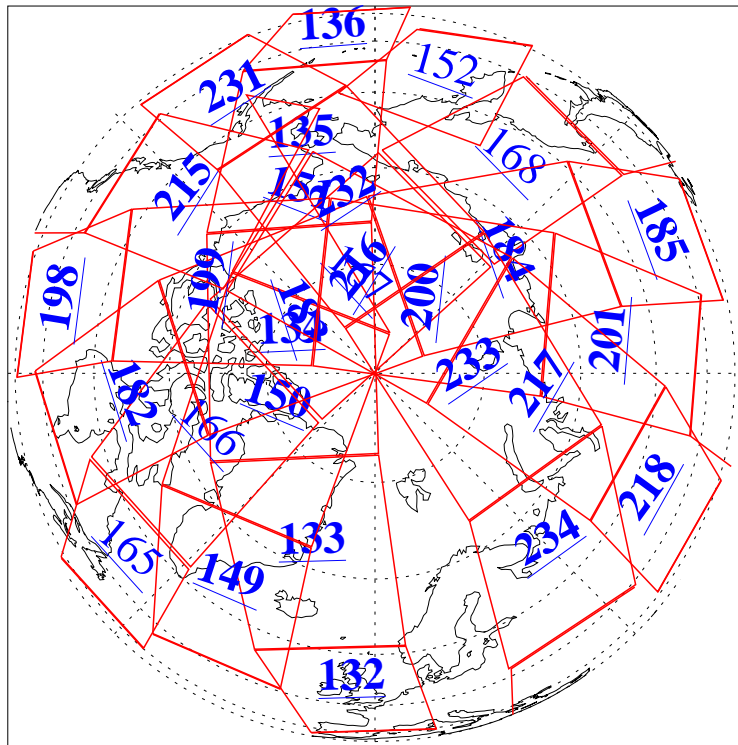

11 Mar 2014
DoY 70
Aqua Day 4329

Ascending Granules

Descending Granules

Legend: AMSU Available, HSB Available, AIRS Available

L1B Availability
 AMSU Granules: 240
 HSB Granules: 0
 AIRS Granules: 216

11 Mar 2014
 DoY 70
 Aqua Day 4329

Northern Hemisphere Granules

Southern Hemisphere Granules

Legend: AMSU Available, HSB Available, AIRS Available