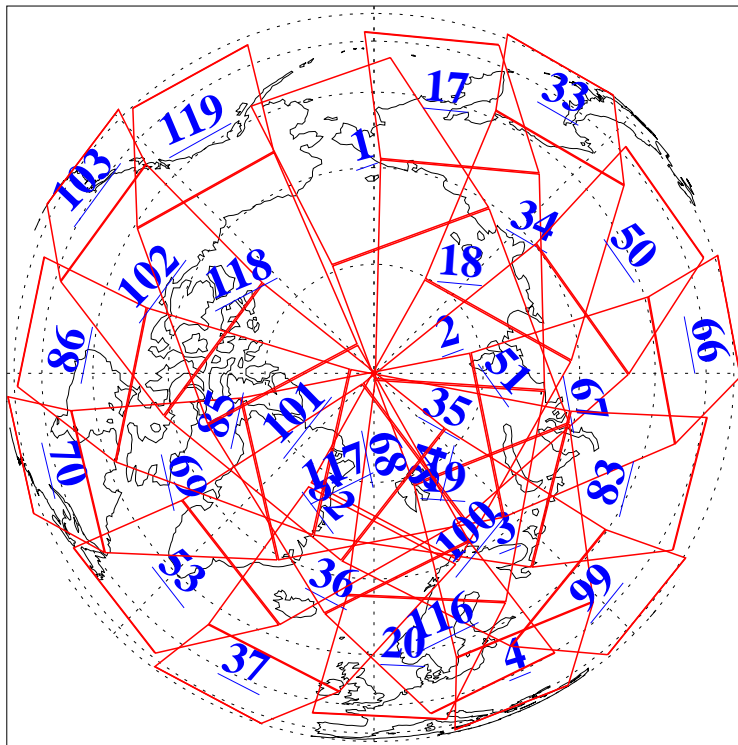

L1B Availability
AMSU Granules: 240
HSB Granules: 0
AIRS Granules: 216

11 Mar 2014
DoY 70
Aqua Day 4329
Granules: 1 to 120

Granules: 121 to 240

Legend: AMSU Available, HSB Available, AIRS Available

L1B Availability
AMSU Granules: 240
HSB Granules: 0
AIRS Granules: 216

11 Mar 2014
DoY 70
Aqua Day 4329

Ascending Granules

Descending Granules

Legend: AMSU Available, HSB Available, AIRS Available

L1B Availability
 AMSU Granules: 240
 HSB Granules: 0
 AIRS Granules: 216

11 Mar 2014
 DoY 70
 Aqua Day 4329

Northern Hemisphere Granules

Southern Hemisphere Granules

Legend: AMSU Available, HSB Available, AIRS Available