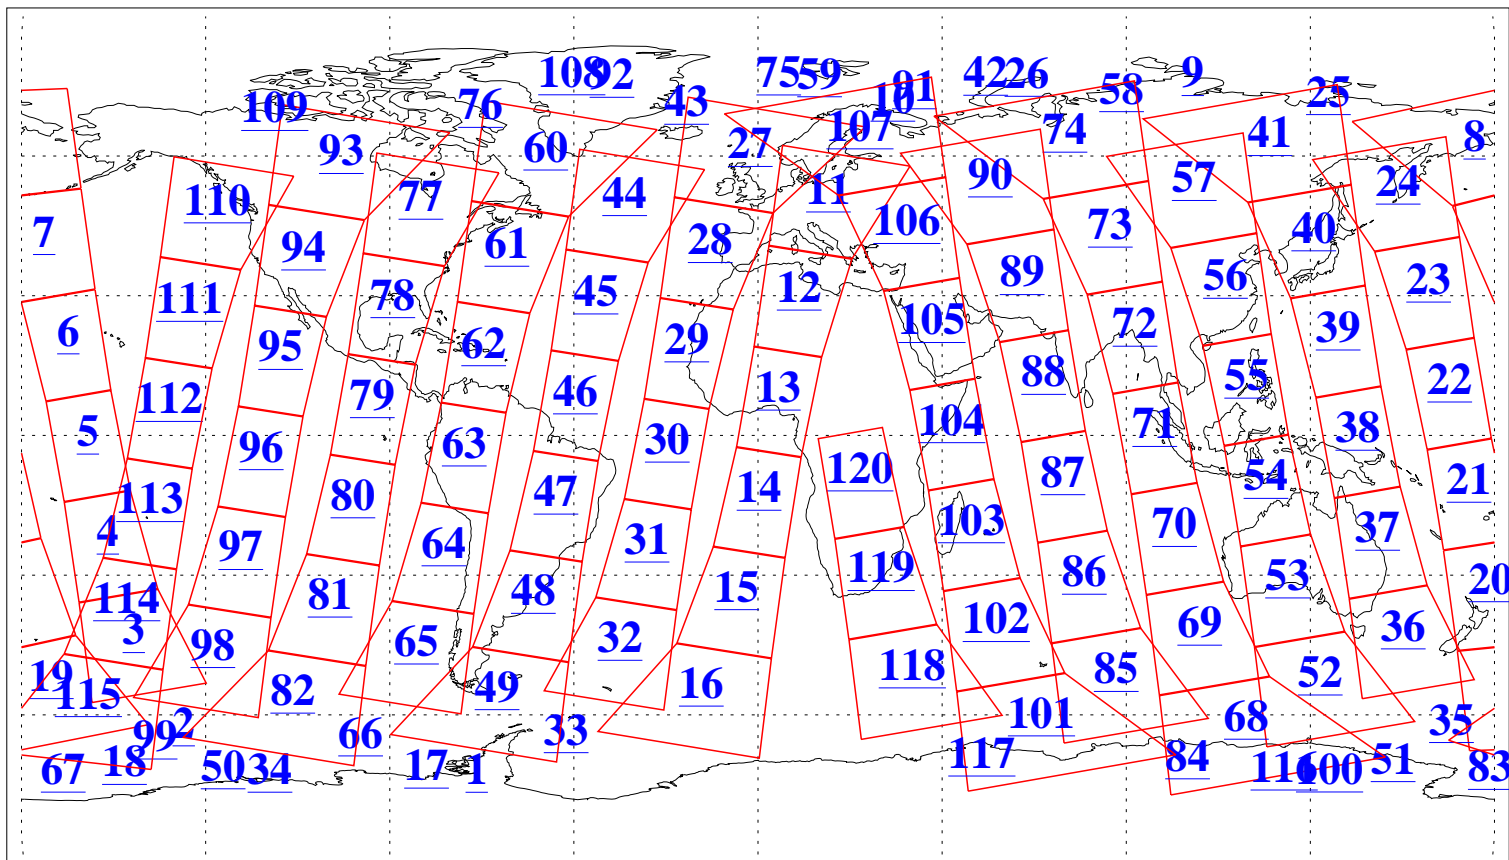

L1B Availability
AMSU Granules: 240
HSB Granules: 0
AIRS Granules: 240

8 Feb 2014
DoY 39
Aqua Day 4298
Granules: 1 to 120

Granules: 121 to 240

Legend: AMSU Available, HSB Available, AIRS Available

L1B Availability
AMSU Granules: 240
HSB Granules: 0
AIRS Granules: 240

8 Feb 2014
DoY 39
Aqua Day 4298
Ascending Granules

Descending Granules

Legend: AMSU Available, HSB Available, AIRS Available

L1B Availability
 AMSU Granules: 240
 HSB Granules: 0
 AIRS Granules: 240

8 Feb 2014
 DoY 39
 Aqua Day 4298

Northern Hemisphere Granules

Southern Hemisphere Granules

Legend: AMSU Available, ~~HSB Available~~, AIRS Available