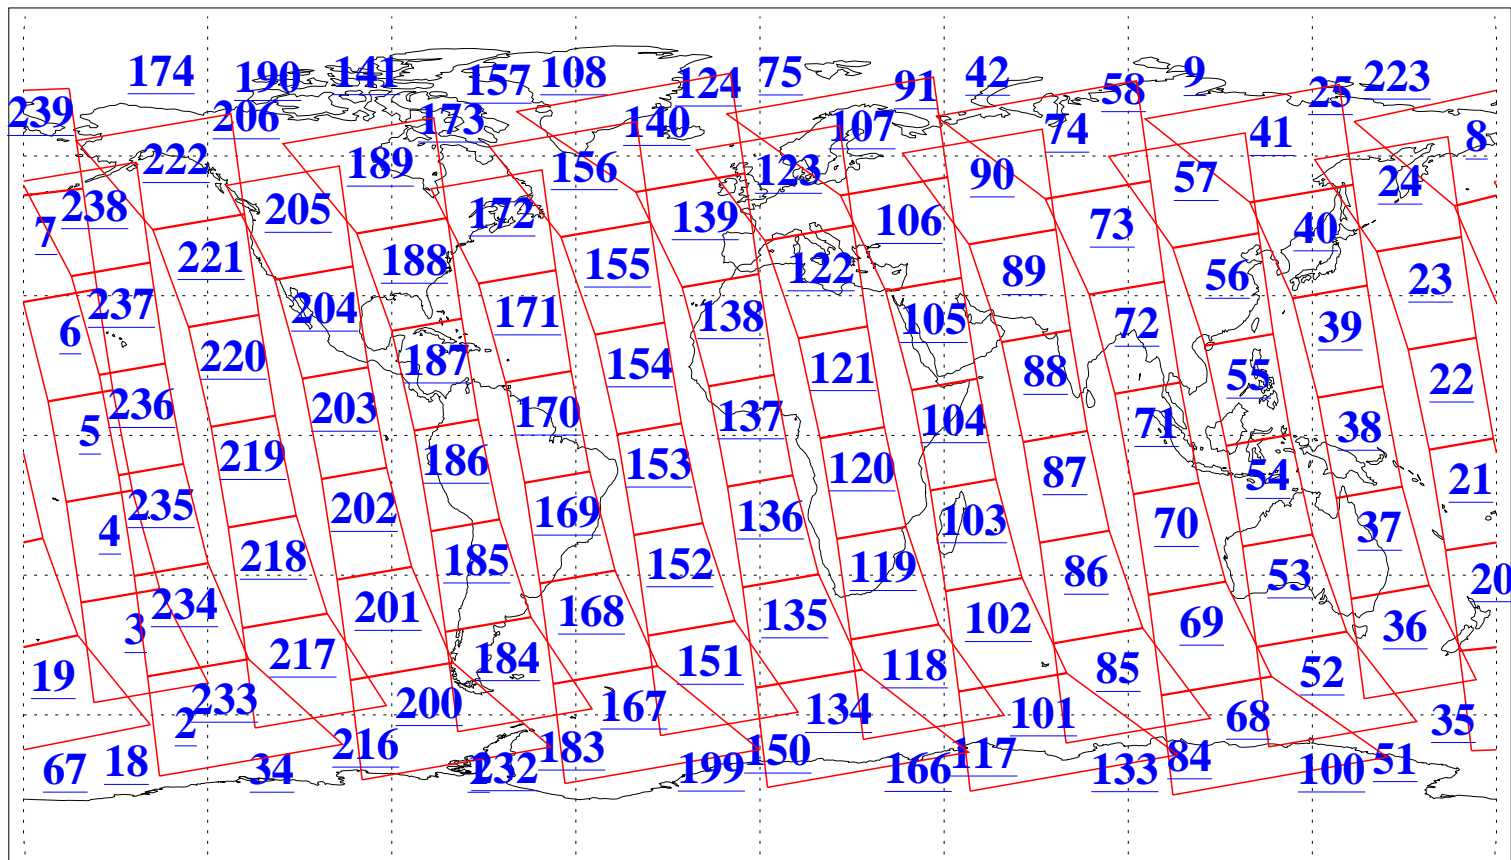

L1B Availability
AMSU Granules: 240
HSB Granules: 0
AIRS Granules: 240

8 Feb 2014
DoY 39
Aqua Day 4298
Granules: 1 to 120

Granules: 121 to 240

Legend: AMSU Available, HSB Available, AIRS Available

L1B Availability
AMSU Granules: 240
HSB Granules: 0
AIRS Granules: 240

8 Feb 2014
DoY 39
Aqua Day 4298
Ascending Granules

Descending Granules

Legend: AMSU Available, HSB Available, AIRS Available

L1B Availability
 AMSU Granules: 240
 HSB Granules: 0
 AIRS Granules: 240

8 Feb 2014
 DoY 39
 Aqua Day 4298

Northern Hemisphere Granules

Southern Hemisphere Granules

Legend: AMSU Available, ~~HSB Available~~, AIRS Available