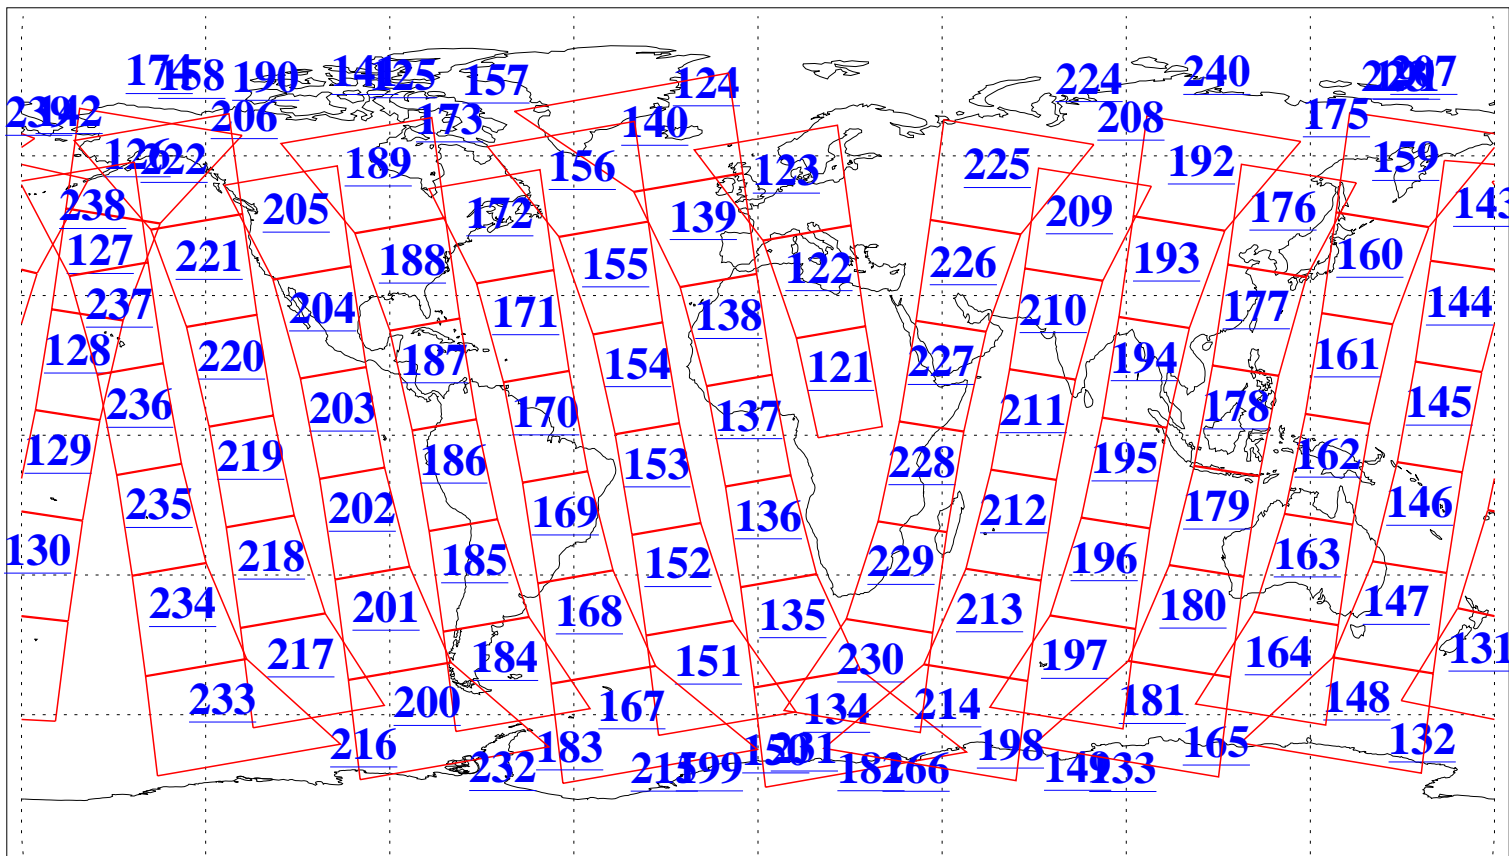

L1B Availability
AMSU Granules: 240
HSB Granules: 0
AIRS Granules: 240

8 Feb 2014
DoY 39
Aqua Day 4298
Granules: 1 to 120

Granules: 121 to 240

Legend: AMSU Available, HSB Available, AIRS Available

L1B Availability
AMSU Granules: 240
HSB Granules: 0
AIRS Granules: 240

8 Feb 2014
DoY 39
Aqua Day 4298
Ascending Granules

Descending Granules

Legend: AMSU Available, HSB Available, AIRS Available

L1B Availability
 AMSU Granules: 240
 HSB Granules: 0
 AIRS Granules: 240

8 Feb 2014
 DoY 39
 Aqua Day 4298