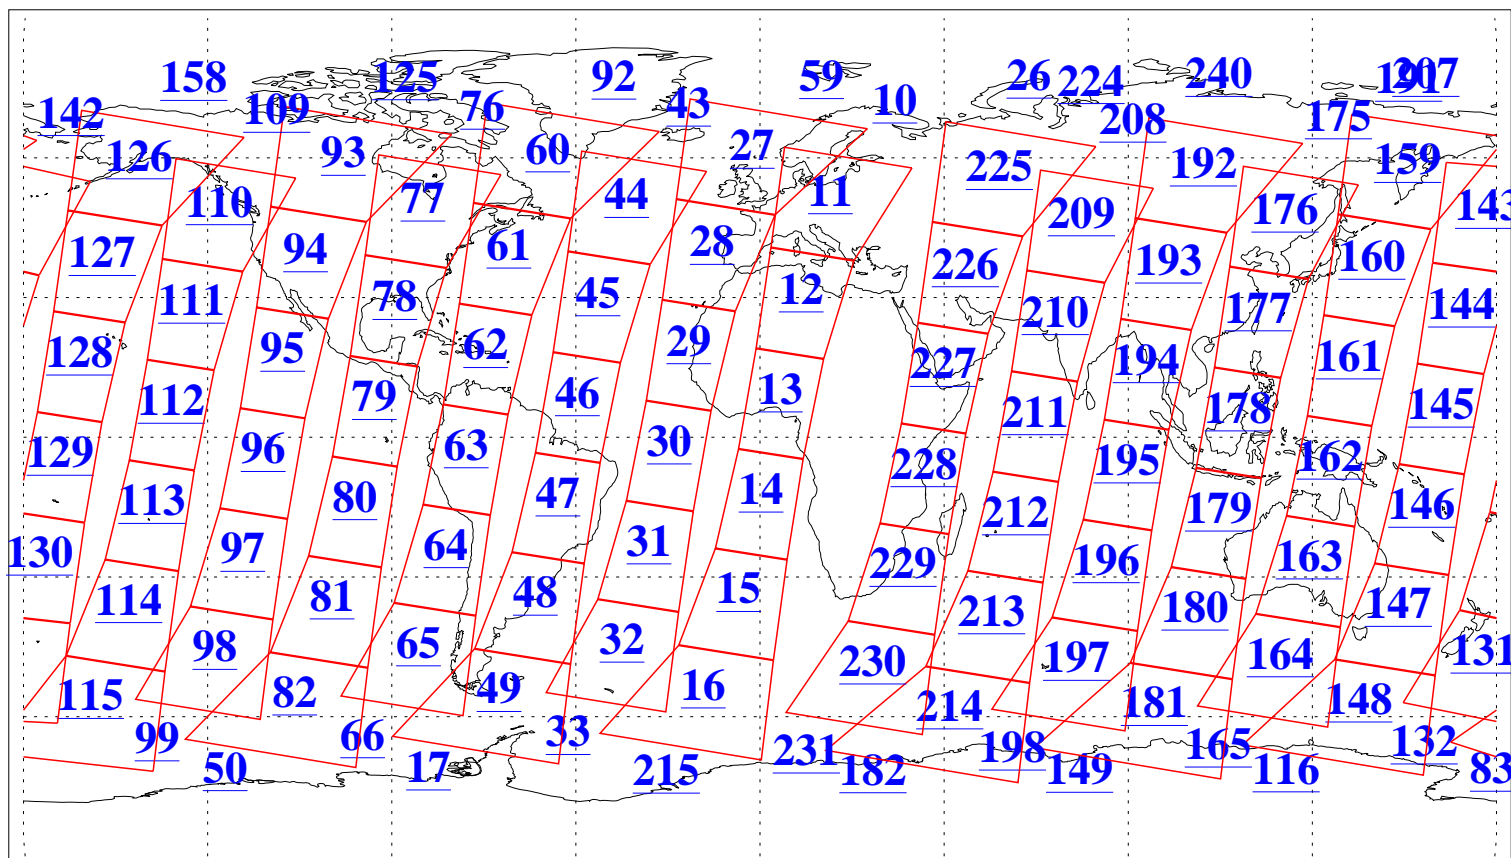

L1B Availability
AMSU Granules: 240
HSB Granules: 0
AIRS Granules: 240

8 Feb 2014
DoY 39
Aqua Day 4298
Granules: 1 to 120

Granules: 121 to 240

Legend: AMSU Available, HSB Available, AIRS Available

L1B Availability
AMSU Granules: 240
HSB Granules: 0
AIRS Granules: 240

8 Feb 2014
DoY 39
Aqua Day 4298
Ascending Granules

Descending Granules

Legend: AMSU Available, HSB Available, AIRS Available

L1B Availability
 AMSU Granules: 240
 HSB Granules: 0
 AIRS Granules: 240

8 Feb 2014
 DoY 39
 Aqua Day 4298

Northern Hemisphere Granules

Southern Hemisphere Granules

Legend: AMSU Available, ~~HSB Available~~, AIRS Available