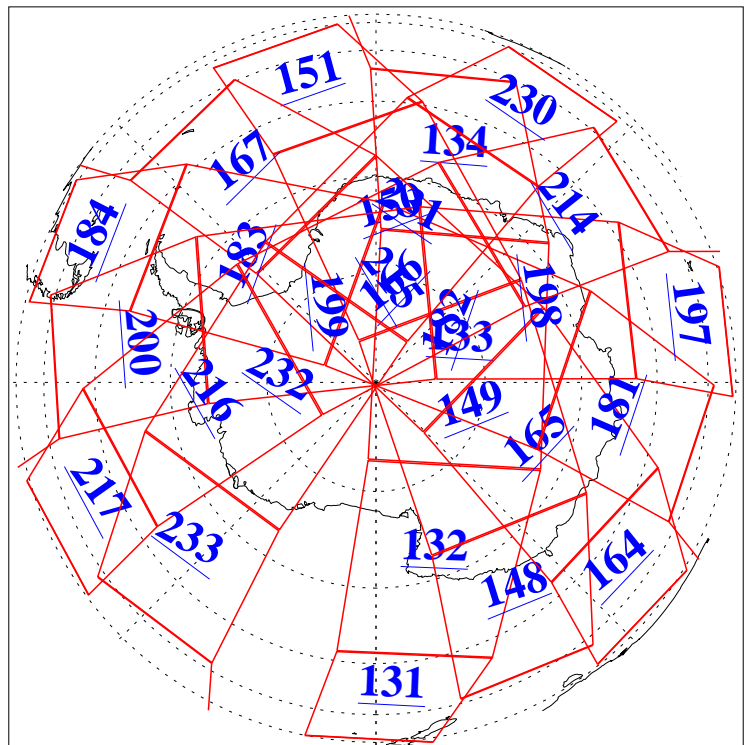

L1B Availability
AMSU Granules: 240
HSB Granules: 0
AIRS Granules: 240

8 Feb 2014
DoY 39
Aqua Day 4298
Granules: 1 to 120

Granules: 121 to 240

Legend: AMSU Available, HSB Available, AIRS Available

L1B Availability
AMSU Granules: 240
HSB Granules: 0
AIRS Granules: 240

8 Feb 2014
DoY 39
Aqua Day 4298
Ascending Granules

Descending Granules

Legend: AMSU Available, HSB Available, AIRS Available

L1B Availability
 AMSU Granules: 240
 HSB Granules: 0
 AIRS Granules: 240

8 Feb 2014
 DoY 39
 Aqua Day 4298

Northern Hemisphere Granules

Southern Hemisphere Granules

Legend: AMSU Available, ~~HSB Available~~, AIRS Available