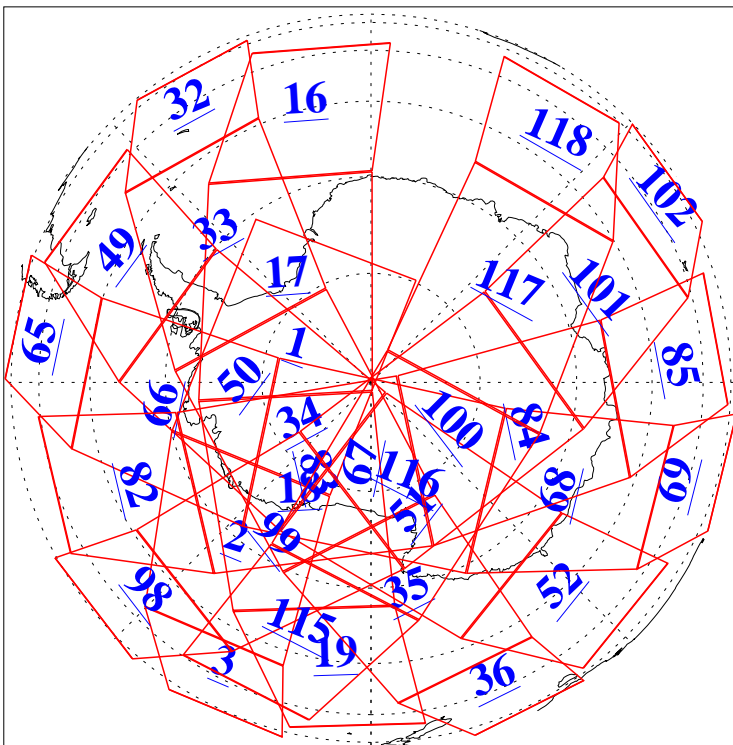

L1B Availability
AMSU Granules: 240
HSB Granules: 0
AIRS Granules: 240

8 Feb 2014
DoY 39
Aqua Day 4298
Granules: 1 to 120

Granules: 121 to 240

Legend: AMSU Available, HSB Available, AIRS Available

L1B Availability
AMSU Granules: 240
HSB Granules: 0
AIRS Granules: 240

8 Feb 2014
DoY 39
Aqua Day 4298
Ascending Granules

Descending Granules

Legend: AMSU Available, HSB Available, AIRS Available

L1B Availability
 AMSU Granules: 240
 HSB Granules: 0
 AIRS Granules: 240

8 Feb 2014
 DoY 39
 Aqua Day 4298

Northern Hemisphere Granules

Southern Hemisphere Granules

Legend: AMSU Available, ~~HSB Available~~, AIRS Available