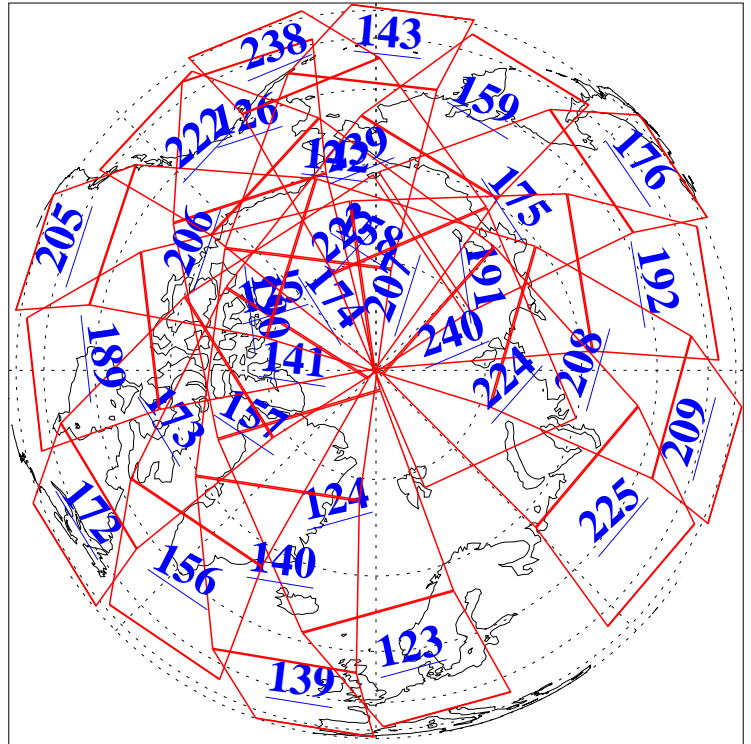

8 Feb 2014
DoY 39
Aqua Day 4298
Ascending Granules

Descending Granules

Legend: AMSU Available, HSB Available, AIRS Available

L1B Availability
 AMSU Granules: 240
 HSB Granules: 0
 AIRS Granules: 240

8 Feb 2014
 DoY 39
 Aqua Day 4298

Northern Hemisphere Granules

Southern Hemisphere Granules

Legend: AMSU Available, ~~HSB Available~~, AIRS Available