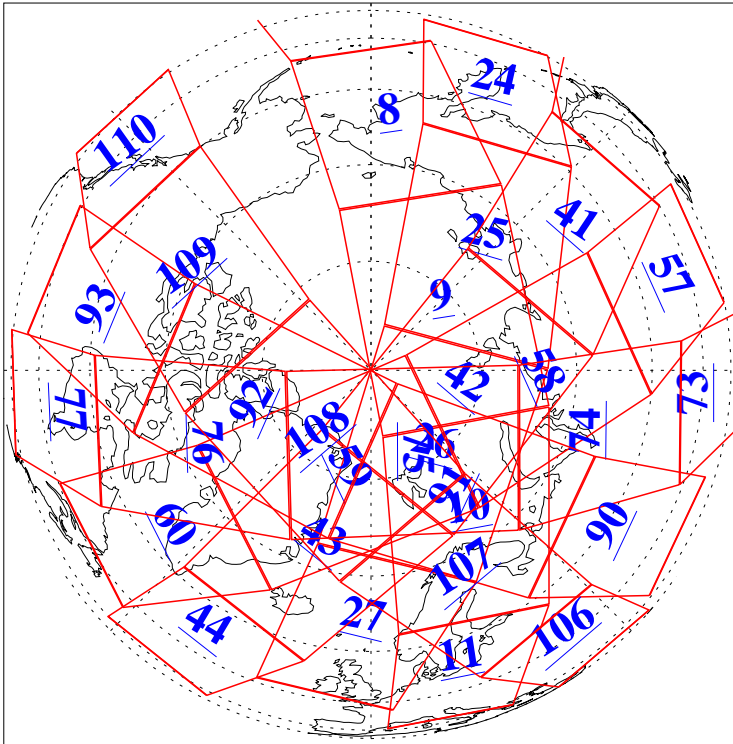

L1B Availability
AMSU Granules: 240
HSB Granules: 0
AIRS Granules: 240

8 Feb 2014
DoY 39
Aqua Day 4298
Granules: 1 to 120

Granules: 121 to 240

Legend: AMSU Available, HSB Available, AIRS Available

L1B Availability
AMSU Granules: 240
HSB Granules: 0
AIRS Granules: 240

8 Feb 2014
DoY 39
Aqua Day 4298
Ascending Granules

Descending Granules

Legend: AMSU Available, HSB Available, AIRS Available

L1B Availability
 AMSU Granules: 240
 HSB Granules: 0
 AIRS Granules: 240

8 Feb 2014
 DoY 39
 Aqua Day 4298

Northern Hemisphere Granules

Southern Hemisphere Granules

Legend: AMSU Available, ~~HSB Available~~, AIRS Available