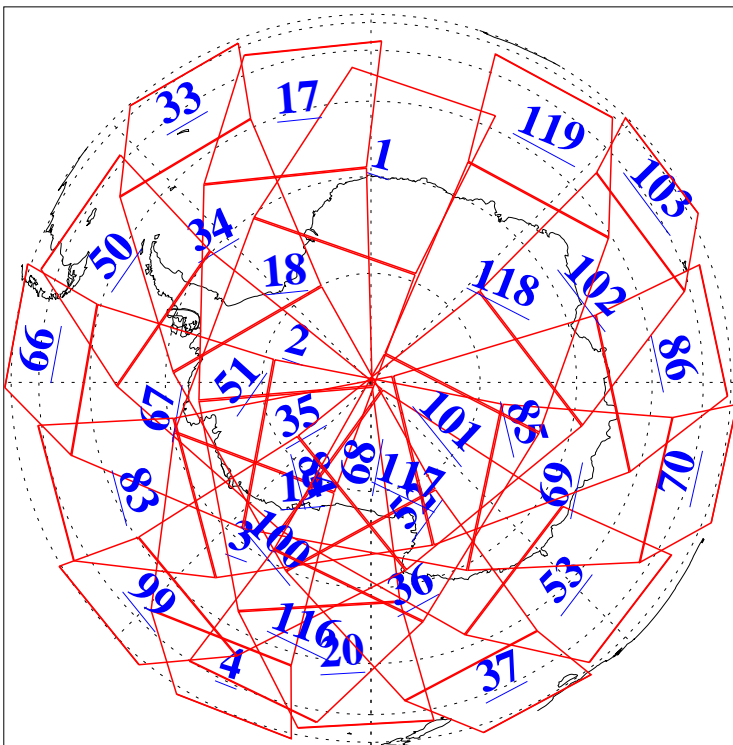

L1B Availability  
AMSU Granules: 240  
HSB Granules: 0  
AIRS Granules: 240

30 Jan 2014  
DoY 30  
Aqua Day 4289  
Granules: 1 to 120

Granules: 121 to 240

Legend: AMSU Available, HSB Available, AIRS Available

L1B Availability  
AMSU Granules: 240  
HSB Granules: 0  
AIRS Granules: 240

30 Jan 2014  
DoY 30  
Aqua Day 4289

Ascending Granules

Descending Granules

Legend: AMSU Available, HSB Available, AIRS Available

L1B Availability  
 AMSU Granules: 240  
 HSB Granules: 0  
 AIRS Granules: 240

30 Jan 2014  
 DoY 30  
 Aqua Day 4289

Northern Hemisphere Granules

Southern Hemisphere Granules

Legend: AMSU Available, HSB Available, AIRS Available