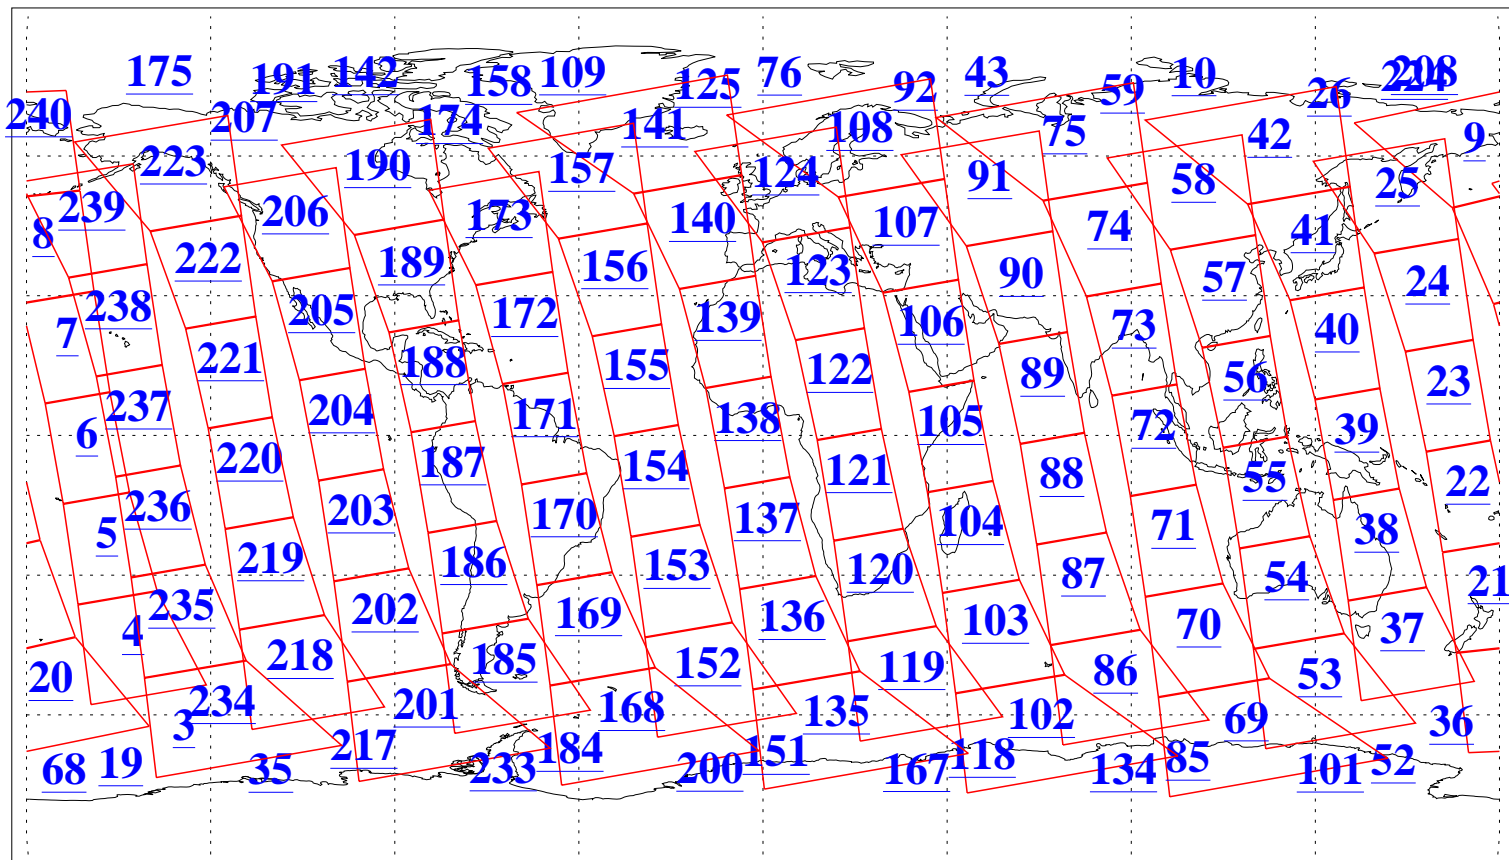

L1B Availability  
AMSU Granules: 240  
HSB Granules: 0  
AIRS Granules: 240

30 Jan 2014  
DoY 30  
Aqua Day 4289  
Granules: 1 to 120

Granules: 121 to 240

Legend: AMSU Available, HSB Available, AIRS Available

L1B Availability  
AMSU Granules: 240  
HSB Granules: 0  
AIRS Granules: 240

30 Jan 2014  
DoY 30  
Aqua Day 4289

Ascending Granules

Descending Granules

Legend: AMSU Available, HSB Available, AIRS Available

L1B Availability  
 AMSU Granules: 240  
 HSB Granules: 0  
 AIRS Granules: 240

30 Jan 2014  
 DoY 30  
 Aqua Day 4289

Northern Hemisphere Granules

Southern Hemisphere Granules

Legend: AMSU Available, HSB Available, AIRS Available