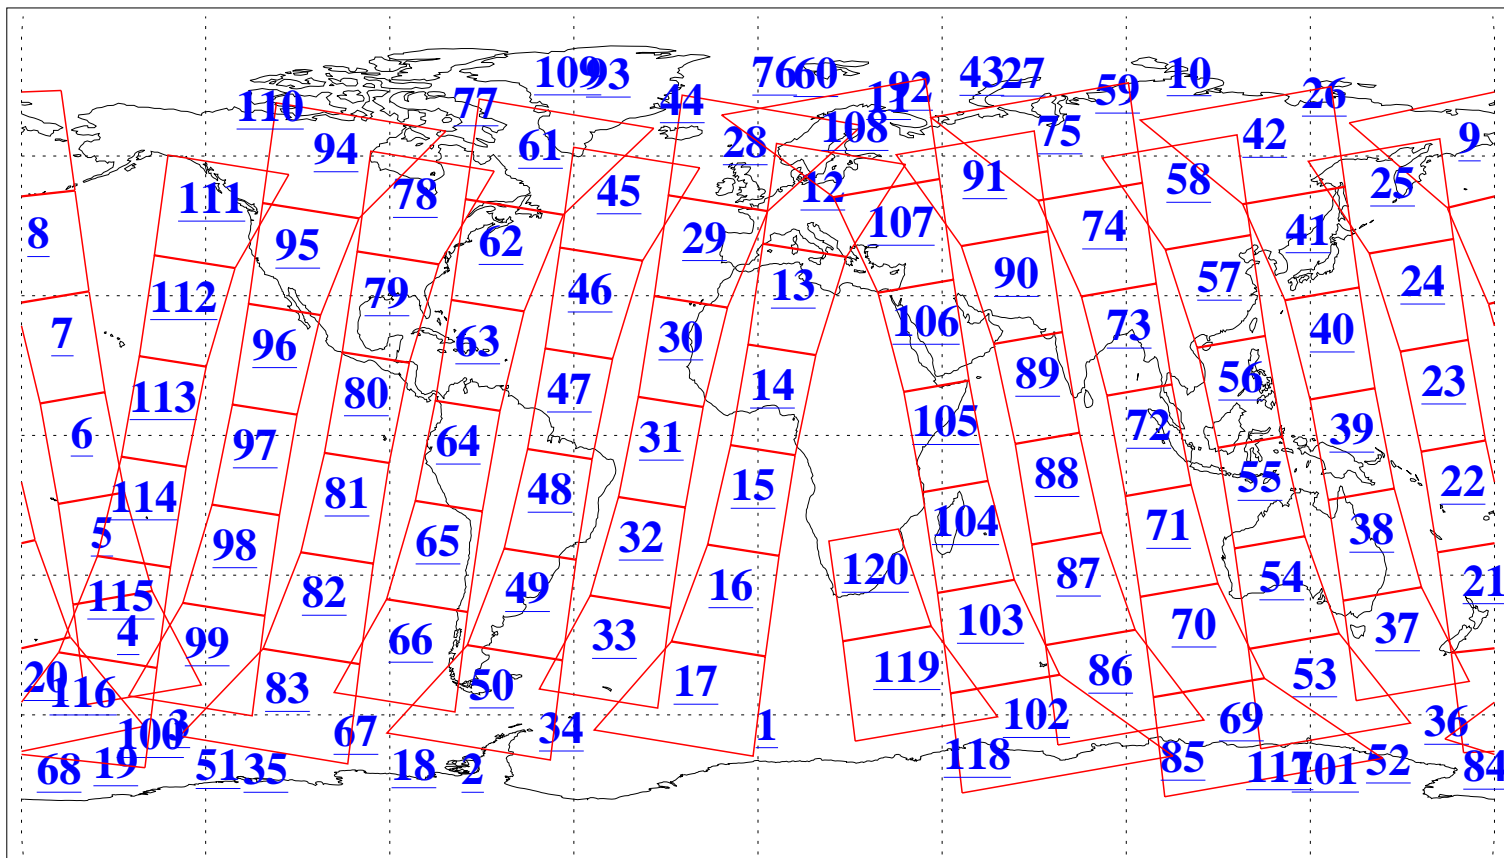

L1B Availability  
AMSU Granules: 240  
HSB Granules: 0  
AIRS Granules: 240

30 Jan 2014  
DoY 30  
Aqua Day 4289  
Granules: 1 to 120

Granules: 121 to 240

Legend: AMSU Available, HSB Available, AIRS Available

L1B Availability  
AMSU Granules: 240  
HSB Granules: 0  
AIRS Granules: 240

30 Jan 2014  
DoY 30  
Aqua Day 4289

Ascending Granules

Descending Granules

Legend: AMSU Available, HSB Available, AIRS Available

L1B Availability  
 AMSU Granules: 240  
 HSB Granules: 0  
 AIRS Granules: 240

30 Jan 2014  
 DoY 30  
 Aqua Day 4289

Northern Hemisphere Granules

Southern Hemisphere Granules

Legend: AMSU Available, HSB Available, AIRS Available