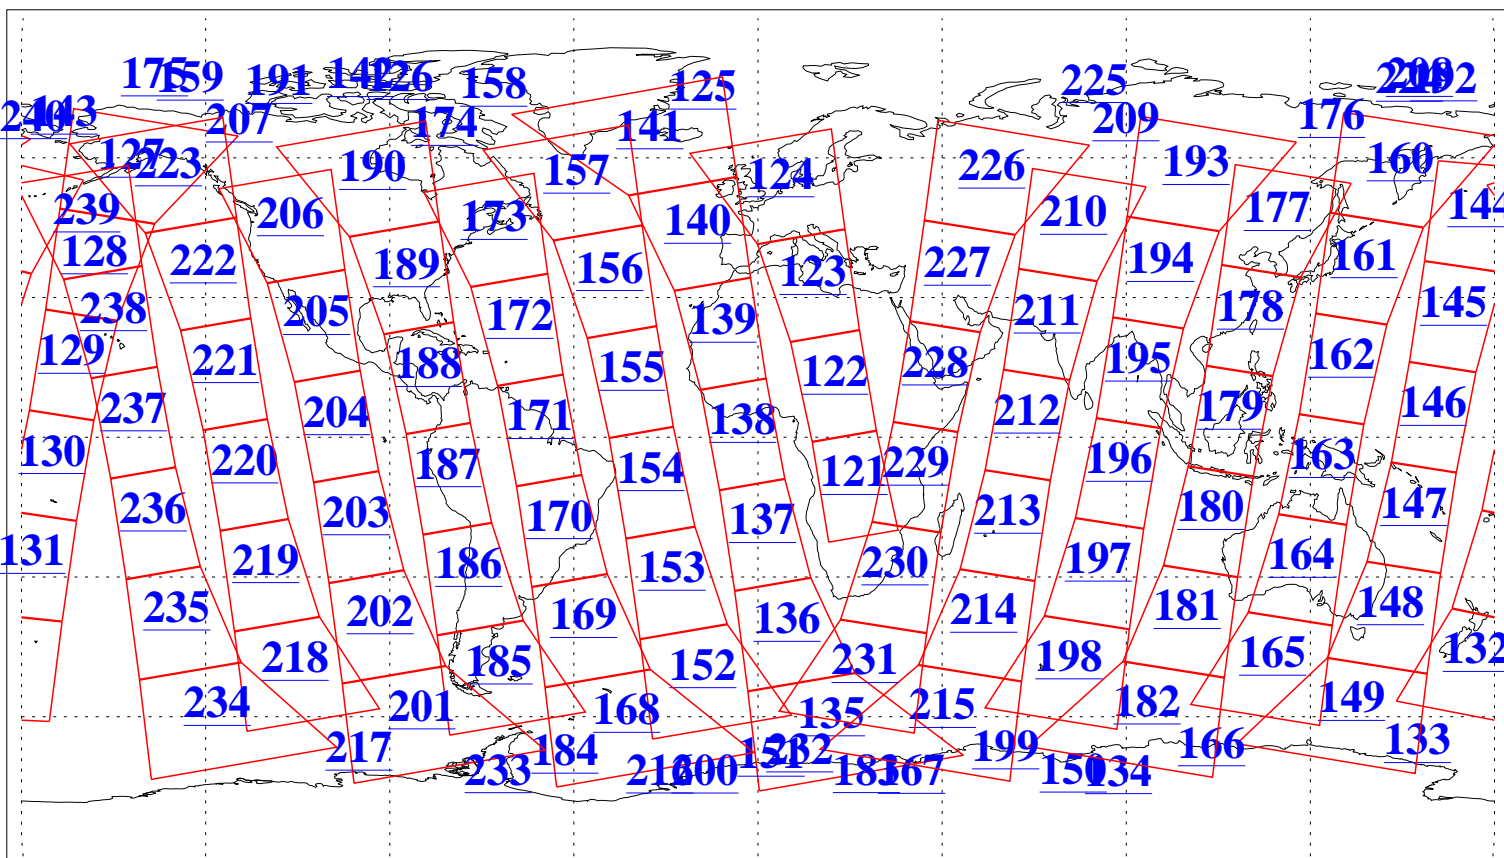

L1B Availability  
AMSU Granules: 240  
HSB Granules: 0  
AIRS Granules: 240

30 Jan 2014  
DoY 30  
Aqua Day 4289  
Granules: 1 to 120

Granules: 121 to 240

Legend: AMSU Available, HSB Available, AIRS Available

L1B Availability  
AMSU Granules: 240  
HSB Granules: 0  
AIRS Granules: 240

30 Jan 2014  
DoY 30  
Aqua Day 4289

Ascending Granules

Descending Granules

Legend: AMSU Available, HSB Available, AIRS Available

L1B Availability  
 AMSU Granules: 240  
 HSB Granules: 0  
 AIRS Granules: 240

30 Jan 2014  
 DoY 30  
 Aqua Day 4289

Northern Hemisphere Granules

Southern Hemisphere Granules

Legend: AMSU Available, HSB Available, AIRS Available