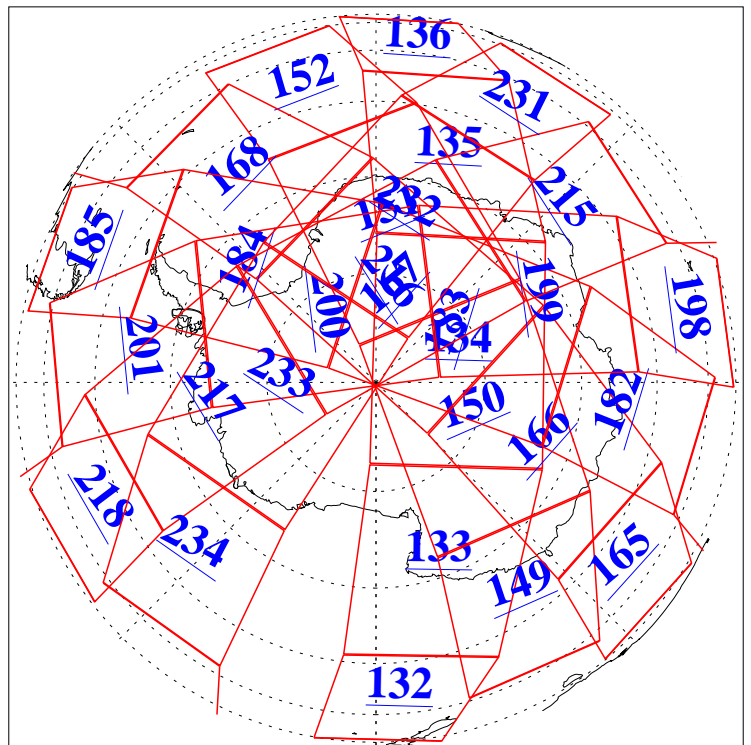

L1B Availability  
AMSU Granules: 240  
HSB Granules: 0  
AIRS Granules: 240

30 Jan 2014  
DoY 30  
Aqua Day 4289  
Granules: 1 to 120

Granules: 121 to 240

Legend: AMSU Available, HSB Available, AIRS Available

L1B Availability  
AMSU Granules: 240  
HSB Granules: 0  
AIRS Granules: 240

30 Jan 2014  
DoY 30  
Aqua Day 4289

Ascending Granules

Descending Granules

Legend: AMSU Available, HSB Available, AIRS Available

L1B Availability  
 AMSU Granules: 240  
 HSB Granules: 0  
 AIRS Granules: 240

30 Jan 2014  
 DoY 30  
 Aqua Day 4289

Northern Hemisphere Granules

Southern Hemisphere Granules

Legend: AMSU Available, HSB Available, AIRS Available