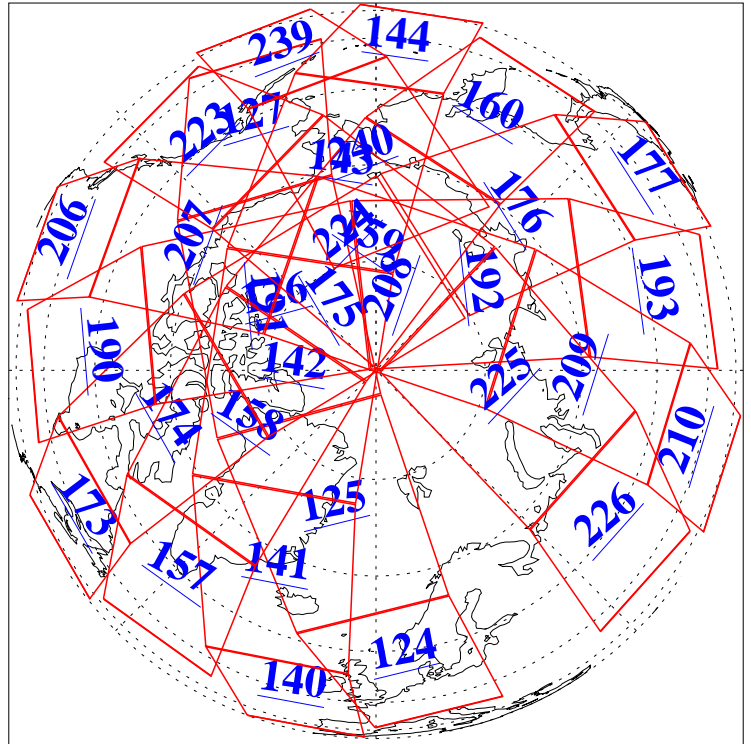

L1B Availability  
AMSU Granules: 240  
HSB Granules: 0  
AIRS Granules: 240

30 Jan 2014  
DoY 30  
Aqua Day 4289  
Granules: 1 to 120

Granules: 121 to 240

Legend: AMSU Available, HSB Available, AIRS Available

L1B Availability  
AMSU Granules: 240  
HSB Granules: 0  
AIRS Granules: 240

30 Jan 2014  
DoY 30  
Aqua Day 4289

Ascending Granules

Descending Granules

Legend: AMSU Available, HSB Available, AIRS Available

L1B Availability  
 AMSU Granules: 240  
 HSB Granules: 0  
 AIRS Granules: 240

30 Jan 2014  
 DoY 30  
 Aqua Day 4289

Northern Hemisphere Granules

Southern Hemisphere Granules

Legend: AMSU Available, HSB Available, AIRS Available