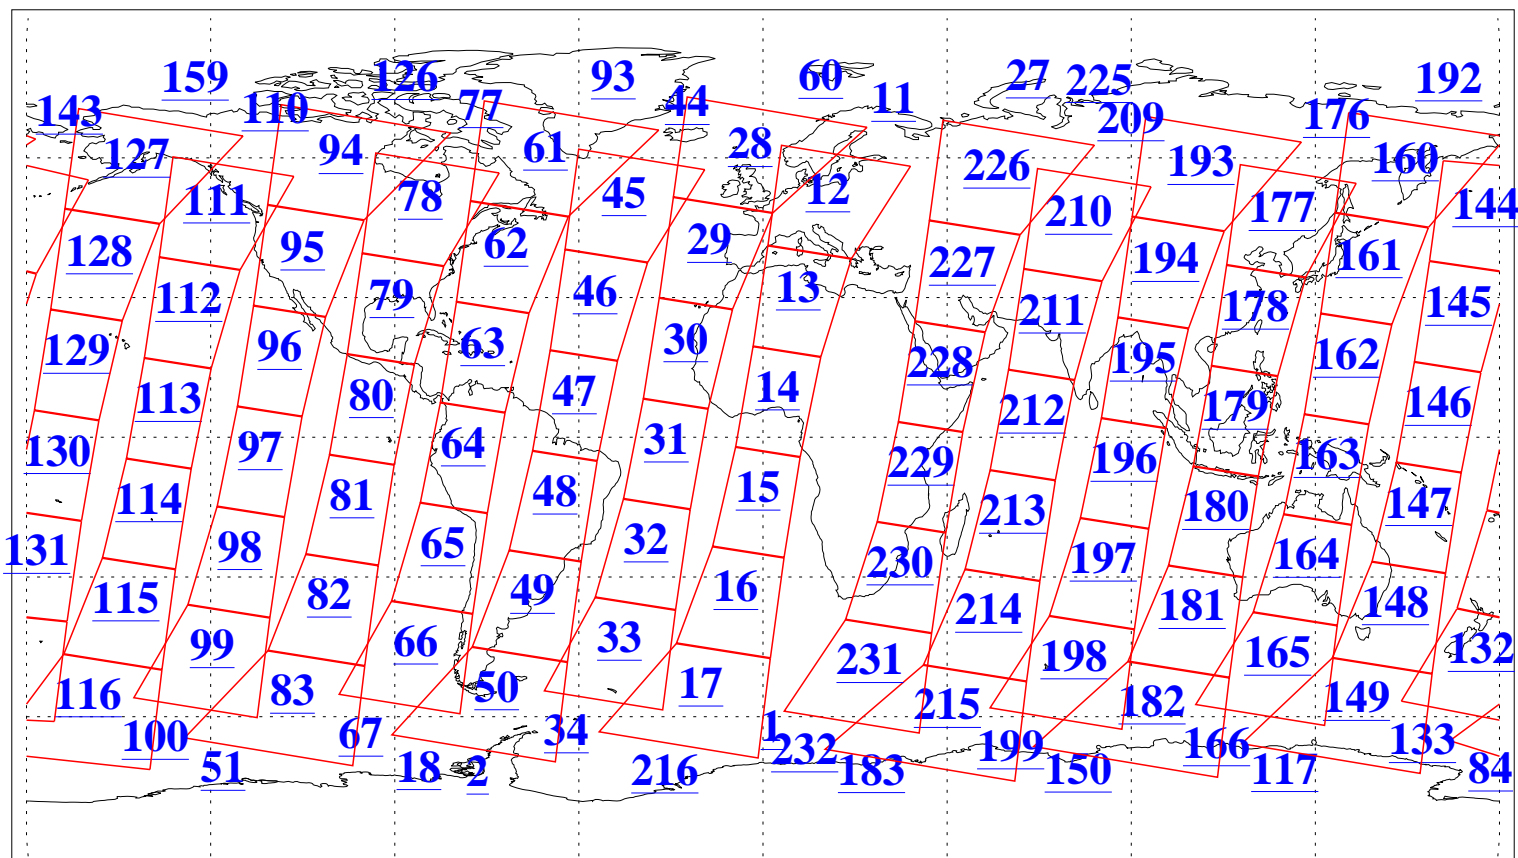

L1B Availability  
AMSU Granules: 240  
HSB Granules: 0  
AIRS Granules: 240

30 Jan 2014  
DoY 30  
Aqua Day 4289  
Granules: 1 to 120

Granules: 121 to 240

Legend: AMSU Available, HSB Available, AIRS Available

L1B Availability  
AMSU Granules: 240  
HSB Granules: 0  
AIRS Granules: 240

30 Jan 2014  
DoY 30  
Aqua Day 4289

Ascending Granules

Descending Granules

Legend: AMSU Available, HSB Available, AIRS Available

L1B Availability  
 AMSU Granules: 240  
 HSB Granules: 0  
 AIRS Granules: 240

30 Jan 2014  
 DoY 30  
 Aqua Day 4289

Northern Hemisphere Granules

Southern Hemisphere Granules

Legend: AMSU Available, HSB Available, AIRS Available