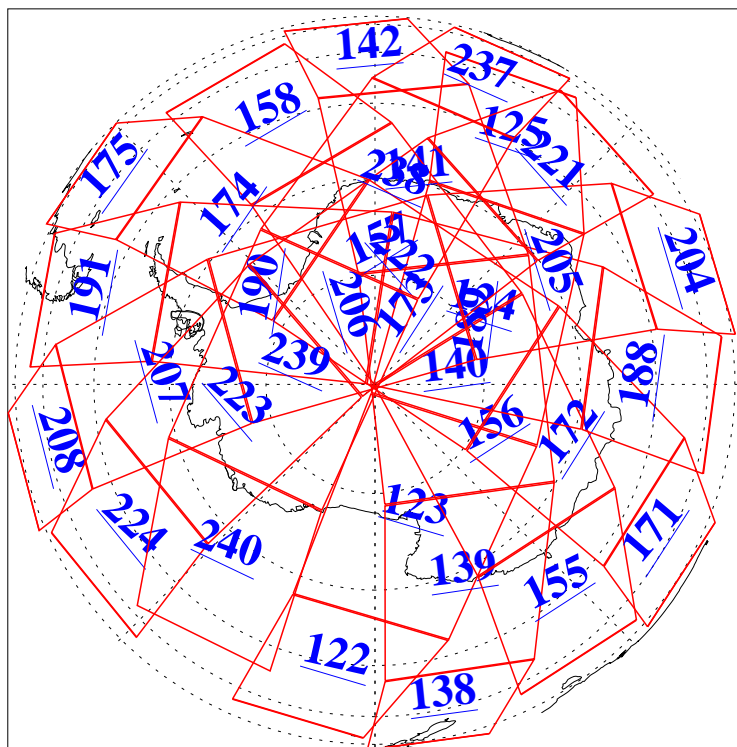

L1B Availability
AMSU Granules: 240
HSB Granules: 0
AIRS Granules: 240

24 Jan 2014
DoY 24
Aqua Day 4283
Granules: 1 to 120

Granules: 121 to 240

Legend: AMSU Available, HSB Available, AIRS Available

L1B Availability
AMSU Granules: 240
HSB Granules: 0
AIRS Granules: 240

24 Jan 2014
DoY 24
Aqua Day 4283
Ascending Granules

Descending Granules

Legend: AMSU Available, HSB Available, AIRS Available

L1B Availability
AMSU Granules: 240
HSB Granules: 0
AIRS Granules: 240

24 Jan 2014
DoY 24
Aqua Day 4283

Northern Hemisphere Granules

Southern Hemisphere Granules

Legend: AMSU Available, HSB Available, AIRS Available