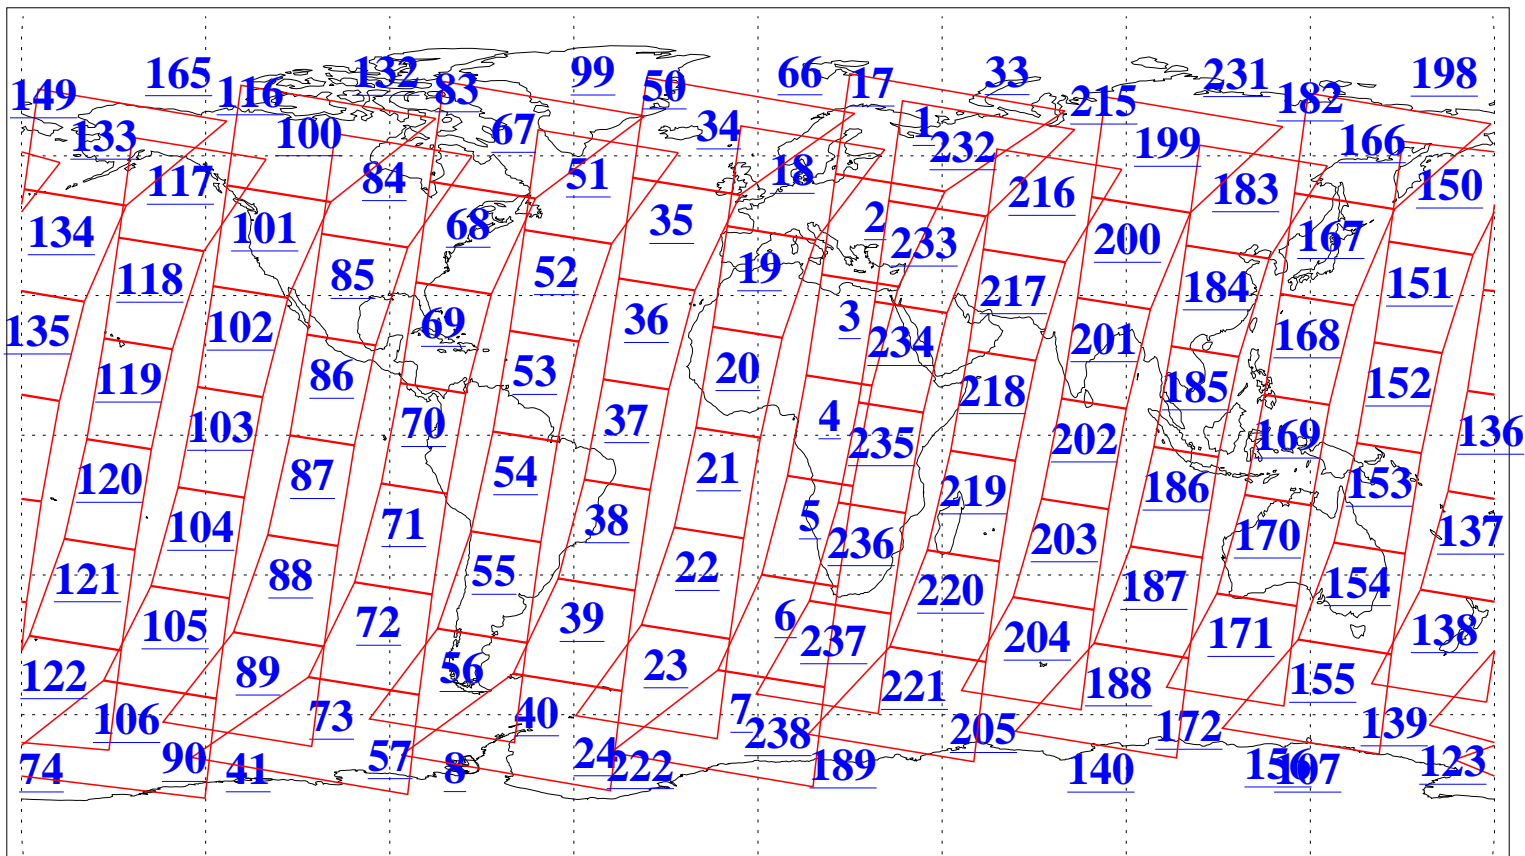

L1B Availability
AMSU Granules: 240
HSB Granules: 0
AIRS Granules: 240

24 Jan 2014
DoY 24
Aqua Day 4283
Granules: 1 to 120

Granules: 121 to 240

Legend: AMSU Available, HSB Available, AIRS Available

L1B Availability
AMSU Granules: 240
HSB Granules: 0
AIRS Granules: 240

24 Jan 2014
DoY 24
Aqua Day 4283
Ascending Granules

Descending Granules

Legend: AMSU Available, HSB Available, AIRS Available

L1B Availability
AMSU Granules: 240
HSB Granules: 0
AIRS Granules: 240

24 Jan 2014
DoY 24
Aqua Day 4283

Northern Hemisphere Granules

Southern Hemisphere Granules

Legend: AMSU Available, HSB Available, AIRS Available