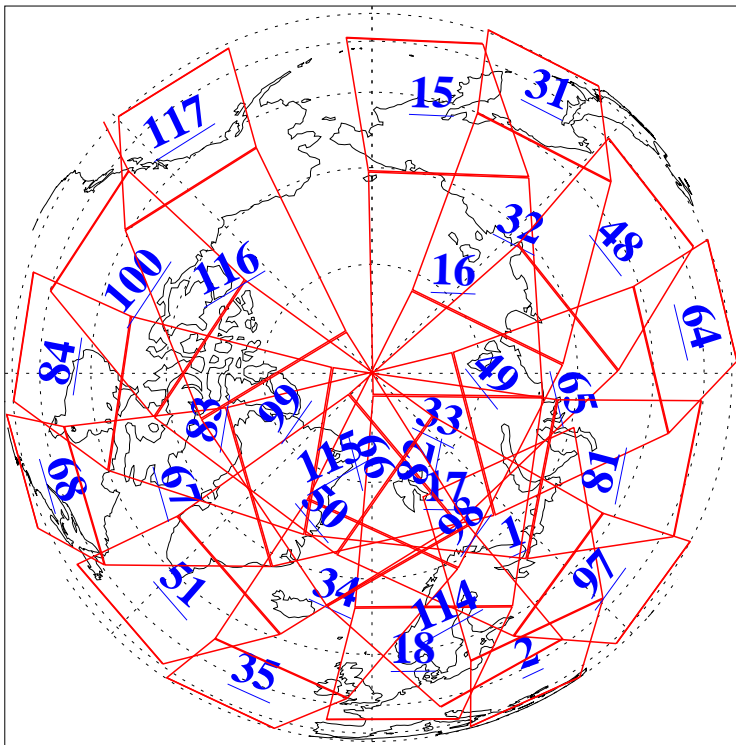

L1B Availability
AMSU Granules: 240
HSB Granules: 0
AIRS Granules: 240

24 Jan 2014
DoY 24
Aqua Day 4283
Granules: 1 to 120

Granules: 121 to 240

Legend: AMSU Available, HSB Available, AIRS Available

L1B Availability
AMSU Granules: 240
HSB Granules: 0
AIRS Granules: 240

24 Jan 2014
DoY 24
Aqua Day 4283
Ascending Granules

Descending Granules

Legend: AMSU Available, HSB Available, AIRS Available

L1B Availability
AMSU Granules: 240
HSB Granules: 0
AIRS Granules: 240

24 Jan 2014
DoY 24
Aqua Day 4283

Northern Hemisphere Granules

Southern Hemisphere Granules

Legend: AMSU Available, HSB Available, AIRS Available