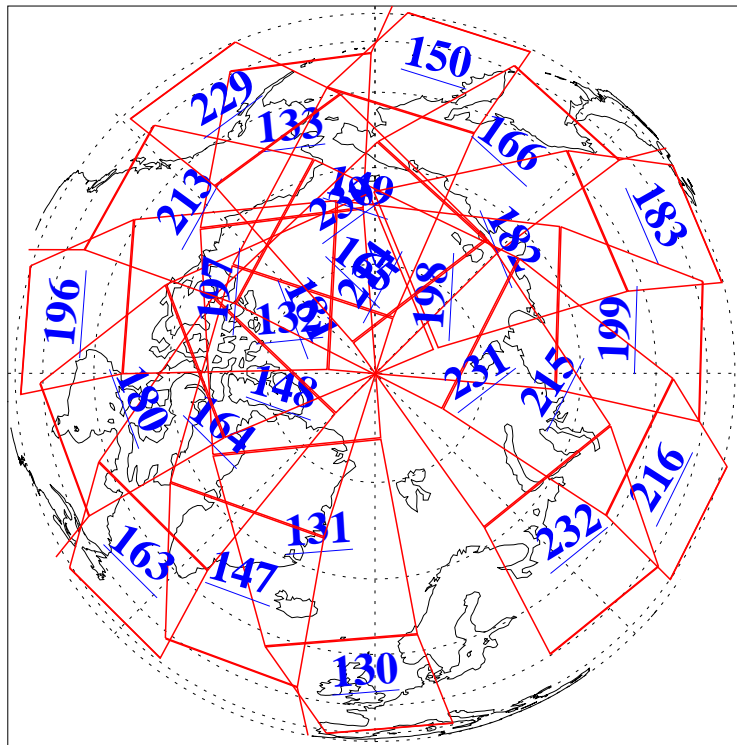

L1B Availability
AMSU Granules: 240
HSB Granules: 0
AIRS Granules: 240

24 Jan 2014
DoY 24
Aqua Day 4283
Granules: 1 to 120

Granules: 121 to 240

Legend: AMSU Available, HSB Available, AIRS Available

L1B Availability
AMSU Granules: 240
HSB Granules: 0
AIRS Granules: 240

24 Jan 2014
DoY 24
Aqua Day 4283
Ascending Granules

Descending Granules

Legend: AMSU Available, HSB Available, AIRS Available

L1B Availability
AMSU Granules: 240
HSB Granules: 0
AIRS Granules: 240

24 Jan 2014
DoY 24
Aqua Day 4283

Northern Hemisphere Granules

Southern Hemisphere Granules

Legend: AMSU Available, HSB Available, AIRS Available