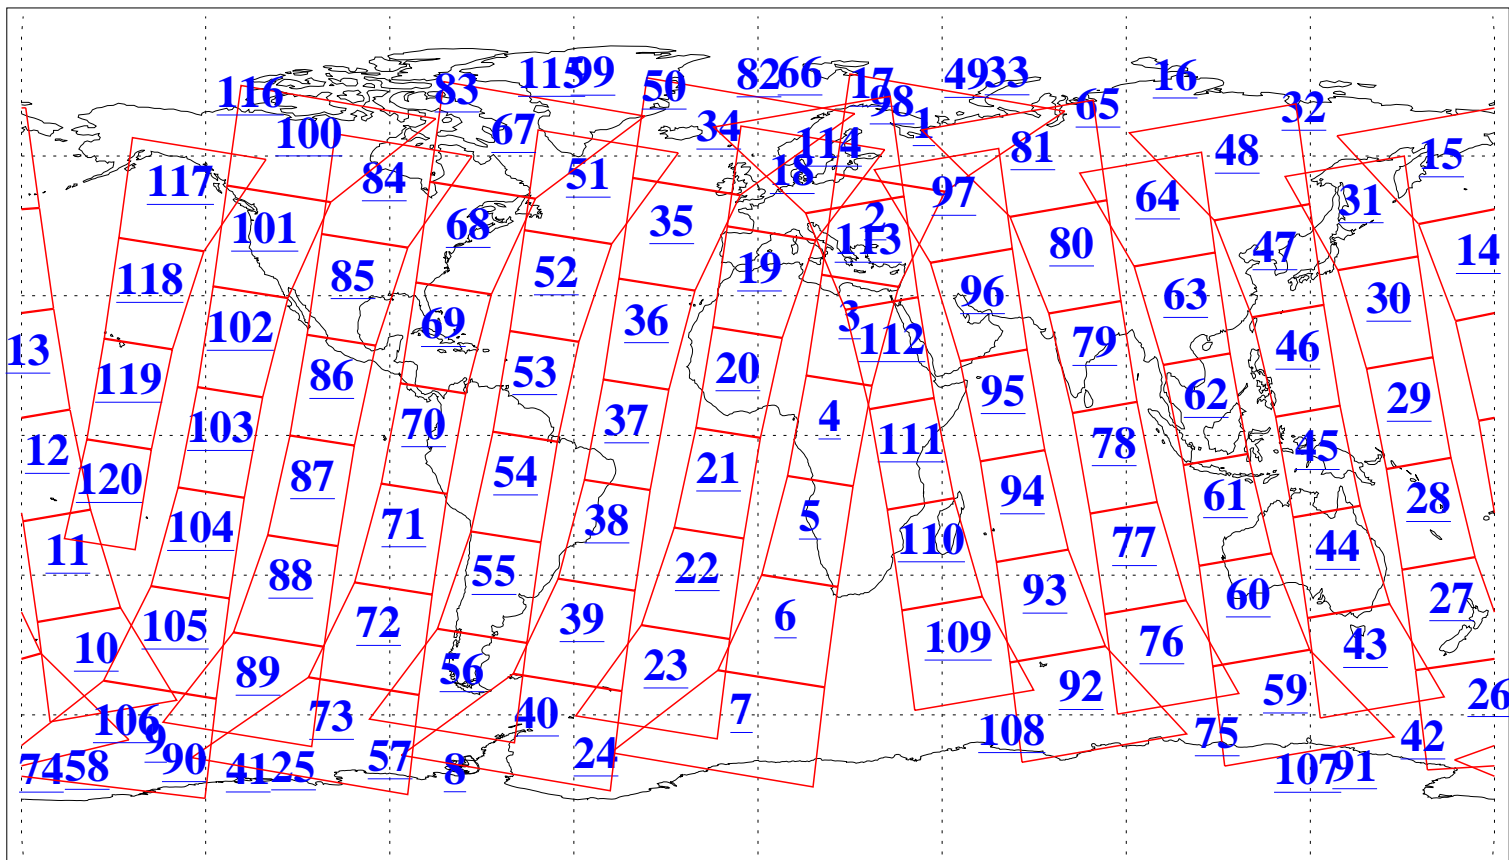

L1B Availability
AMSU Granules: 240
HSB Granules: 0
AIRS Granules: 240

24 Jan 2014
DoY 24
Aqua Day 4283
Granules: 1 to 120

Granules: 121 to 240

Legend: AMSU Available, HSB Available, AIRS Available

L1B Availability
AMSU Granules: 240
HSB Granules: 0
AIRS Granules: 240

24 Jan 2014
DoY 24
Aqua Day 4283
Ascending Granules

Descending Granules

Legend: AMSU Available, HSB Available, AIRS Available

L1B Availability
AMSU Granules: 240
HSB Granules: 0
AIRS Granules: 240

24 Jan 2014
DoY 24
Aqua Day 4283

Northern Hemisphere Granules

Southern Hemisphere Granules

Legend: AMSU Available, HSB Available, AIRS Available