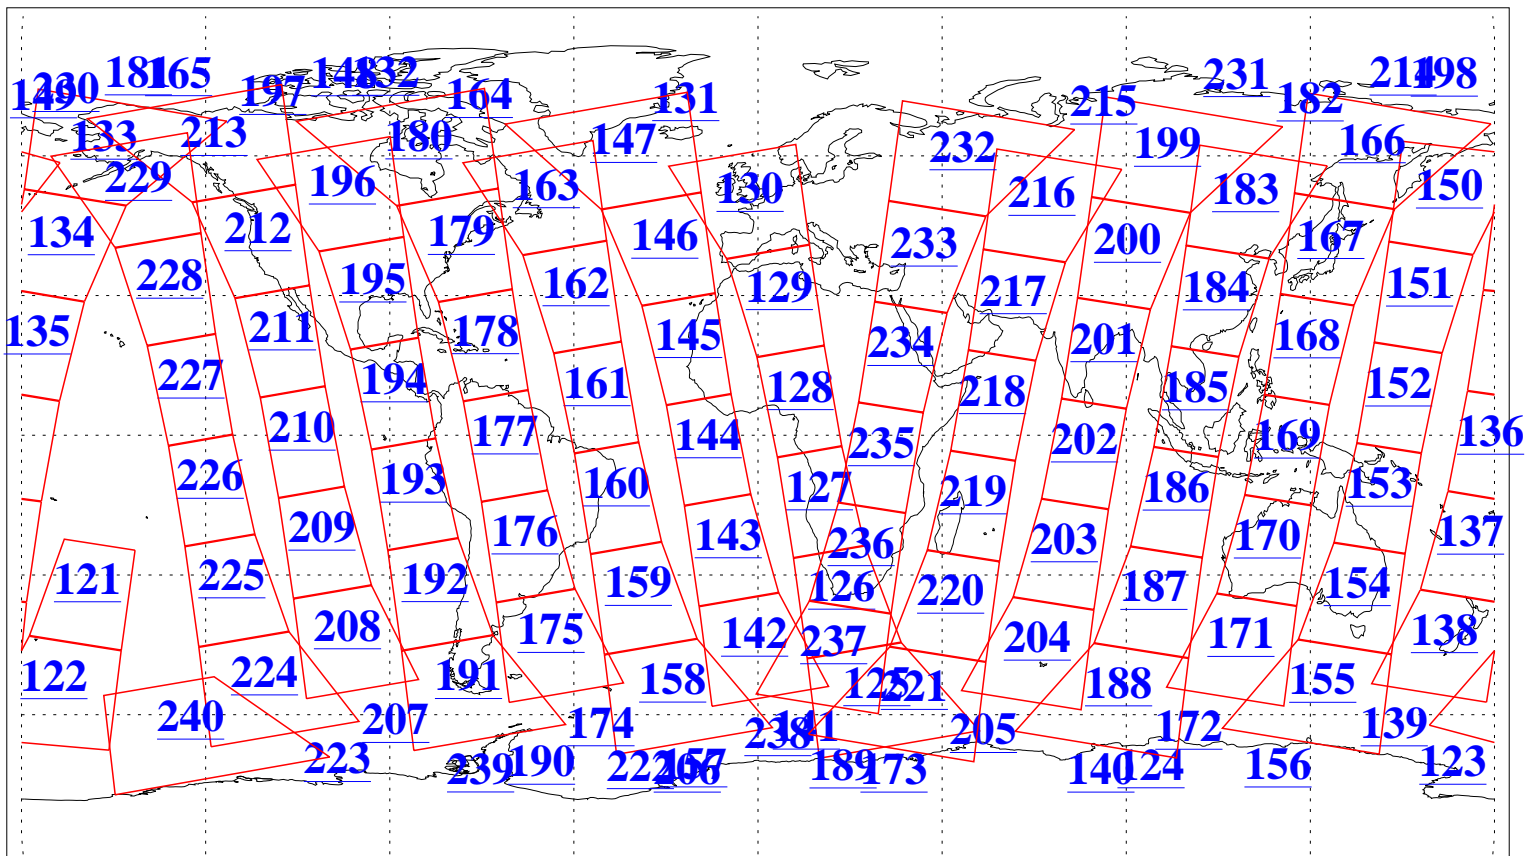

L1B Availability
AMSU Granules: 240
HSB Granules: 0
AIRS Granules: 240

24 Jan 2014
DoY 24
Aqua Day 4283
Granules: 1 to 120

Granules: 121 to 240

Legend: AMSU Available, HSB Available, AIRS Available

L1B Availability
AMSU Granules: 240
HSB Granules: 0
AIRS Granules: 240

24 Jan 2014
DoY 24
Aqua Day 4283
Ascending Granules

Descending Granules

Legend: AMSU Available, HSB Available, AIRS Available

L1B Availability
AMSU Granules: 240
HSB Granules: 0
AIRS Granules: 240

24 Jan 2014
DoY 24
Aqua Day 4283