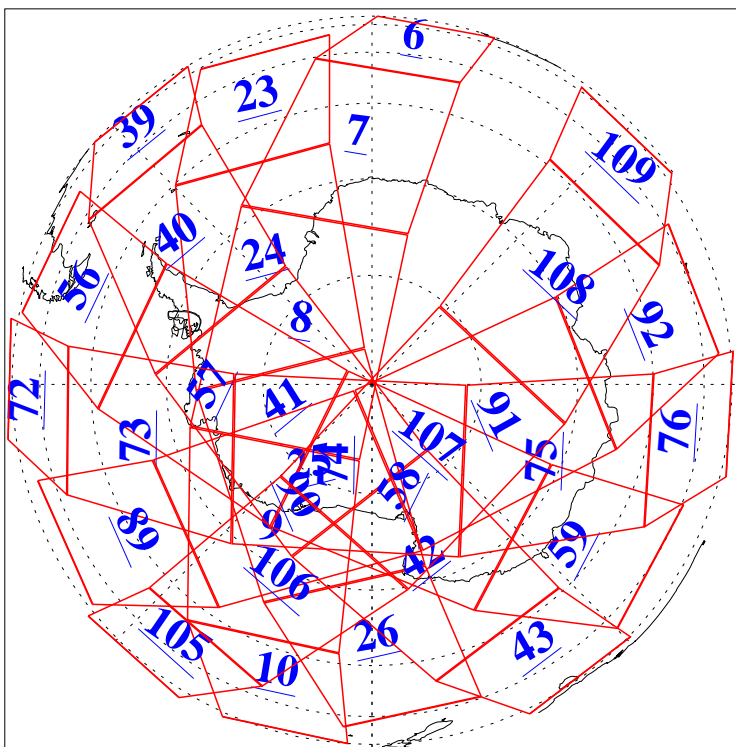

L1B Availability
AMSU Granules: 240
HSB Granules: 0
AIRS Granules: 240

24 Jan 2014
DoY 24
Aqua Day 4283
Granules: 1 to 120

Granules: 121 to 240

Legend: AMSU Available, HSB Available, AIRS Available

L1B Availability
AMSU Granules: 240
HSB Granules: 0
AIRS Granules: 240

24 Jan 2014
DoY 24
Aqua Day 4283
Ascending Granules

Descending Granules

Legend: AMSU Available, HSB Available, AIRS Available

L1B Availability
AMSU Granules: 240
HSB Granules: 0
AIRS Granules: 240

24 Jan 2014
DoY 24
Aqua Day 4283

Northern Hemisphere Granules

Southern Hemisphere Granules

Legend: AMSU Available, HSB Available, AIRS Available