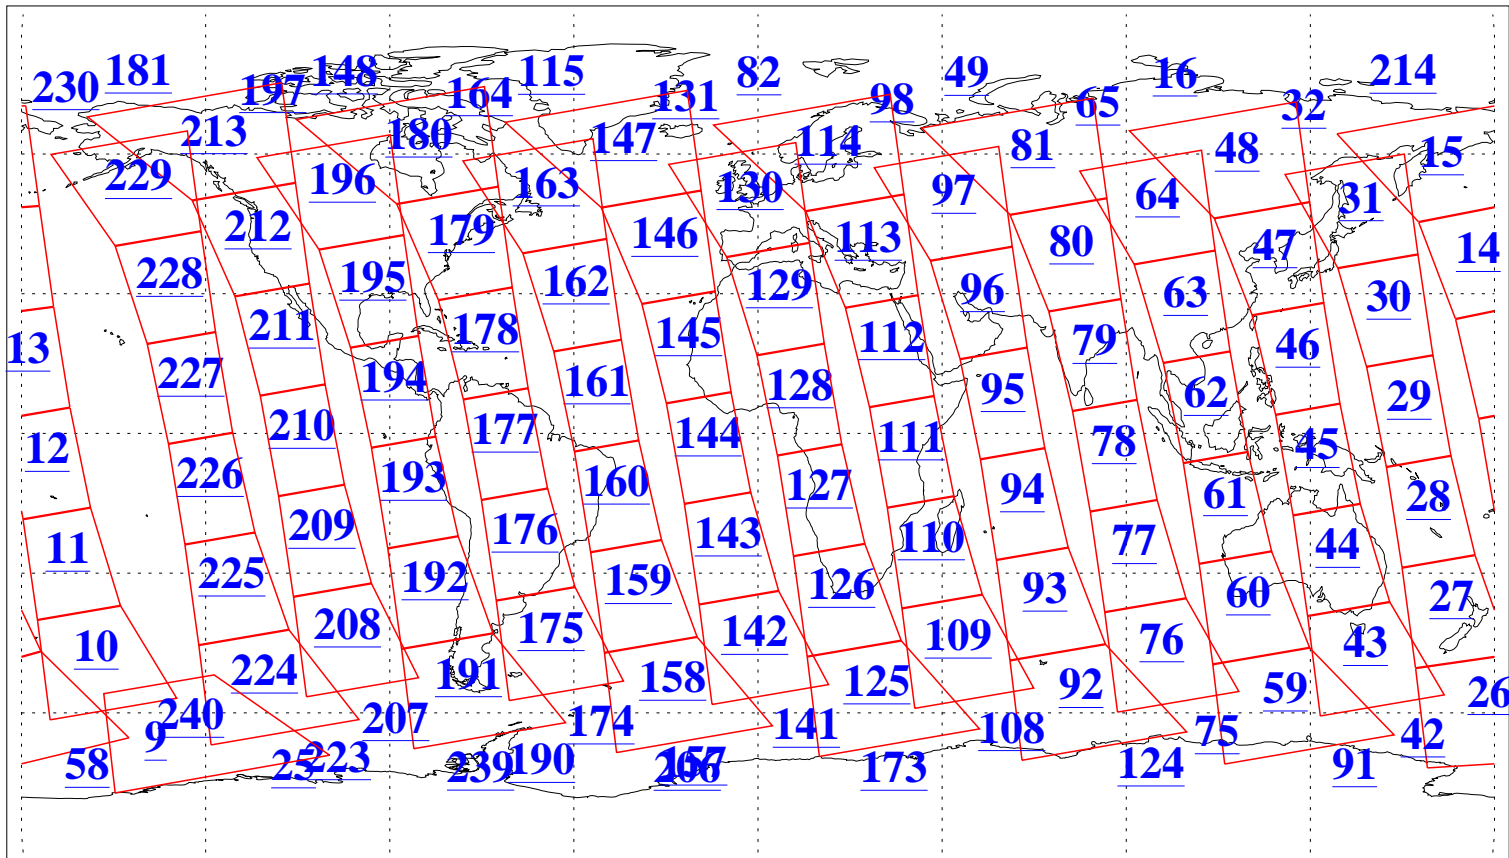

L1B Availability
AMSU Granules: 240
HSB Granules: 0
AIRS Granules: 240

24 Jan 2014
DoY 24
Aqua Day 4283
Granules: 1 to 120

Granules: 121 to 240

Legend: AMSU Available, HSB Available, AIRS Available

L1B Availability
AMSU Granules: 240
HSB Granules: 0
AIRS Granules: 240

24 Jan 2014
DoY 24
Aqua Day 4283
Ascending Granules

Descending Granules

Legend: AMSU Available, HSB Available, AIRS Available

L1B Availability
AMSU Granules: 240
HSB Granules: 0
AIRS Granules: 240

24 Jan 2014
DoY 24
Aqua Day 4283

Northern Hemisphere Granules

Southern Hemisphere Granules

Legend: AMSU Available, HSB Available, AIRS Available