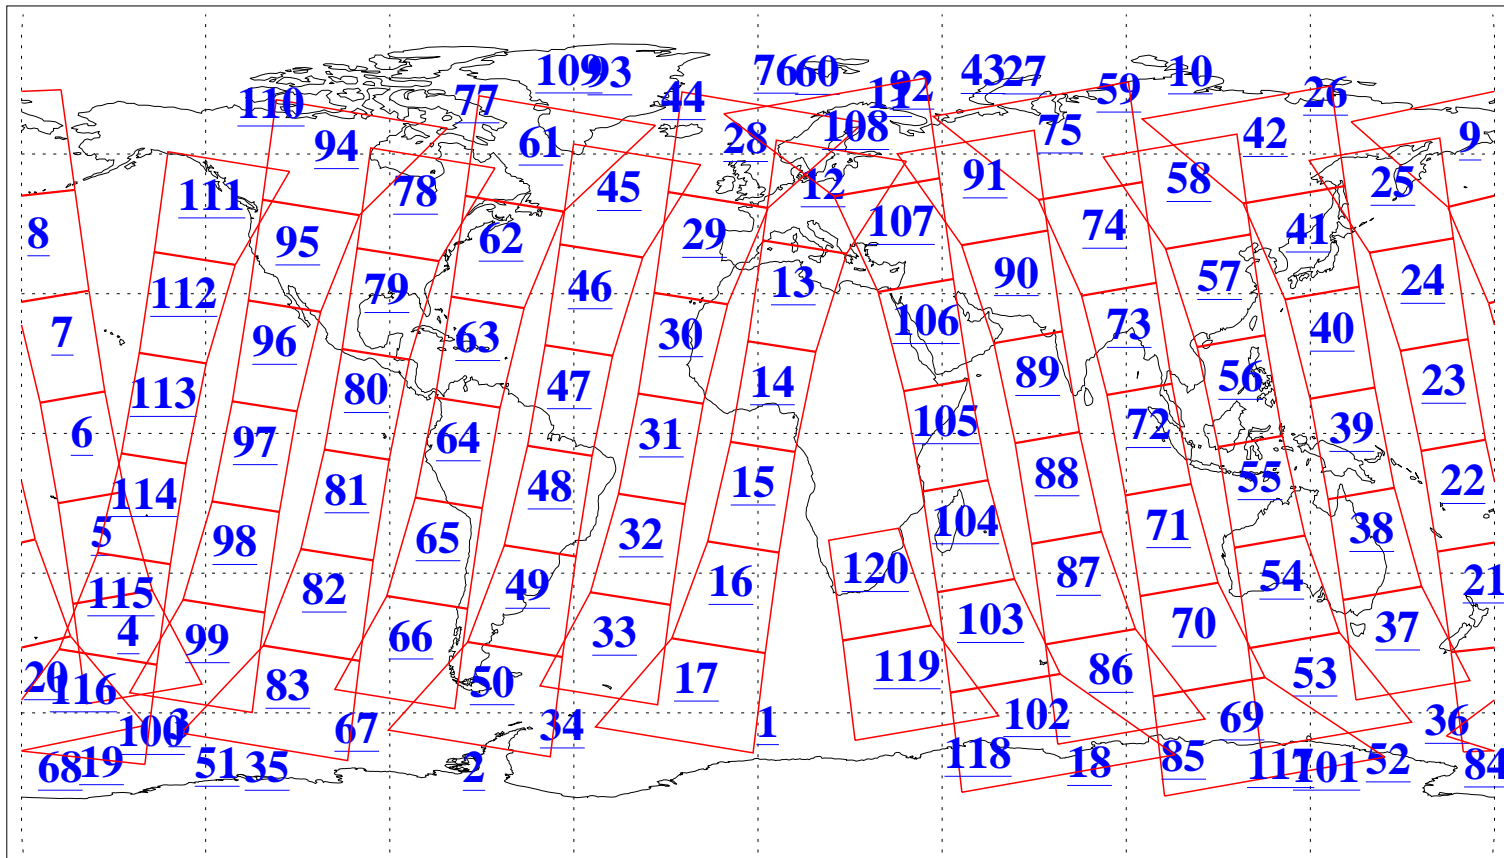

L1B Availability
AMSU Granules: 240
HSB Granules: 0
AIRS Granules: 240

29 Dec 2013
DoY 363
Aqua Day 4257
Granules: 1 to 120

Granules: 121 to 240

Legend: AMSU Available, HSB Available, AIRS Available

L1B Availability
AMSU Granules: 240
HSB Granules: 0
AIRS Granules: 240

29 Dec 2013
DoY 363
Aqua Day 4257

Ascending Granules

Descending Granules

Legend: AMSU Available, HSB Available, AIRS Available

L1B Availability
 AMSU Granules: 240
 HSB Granules: 0
 AIRS Granules: 240

29 Dec 2013
 DoY 363
 Aqua Day 4257

Northern Hemisphere Granules

Southern Hemisphere Granules

Legend: AMSU Available, HSB Available, AIRS Available