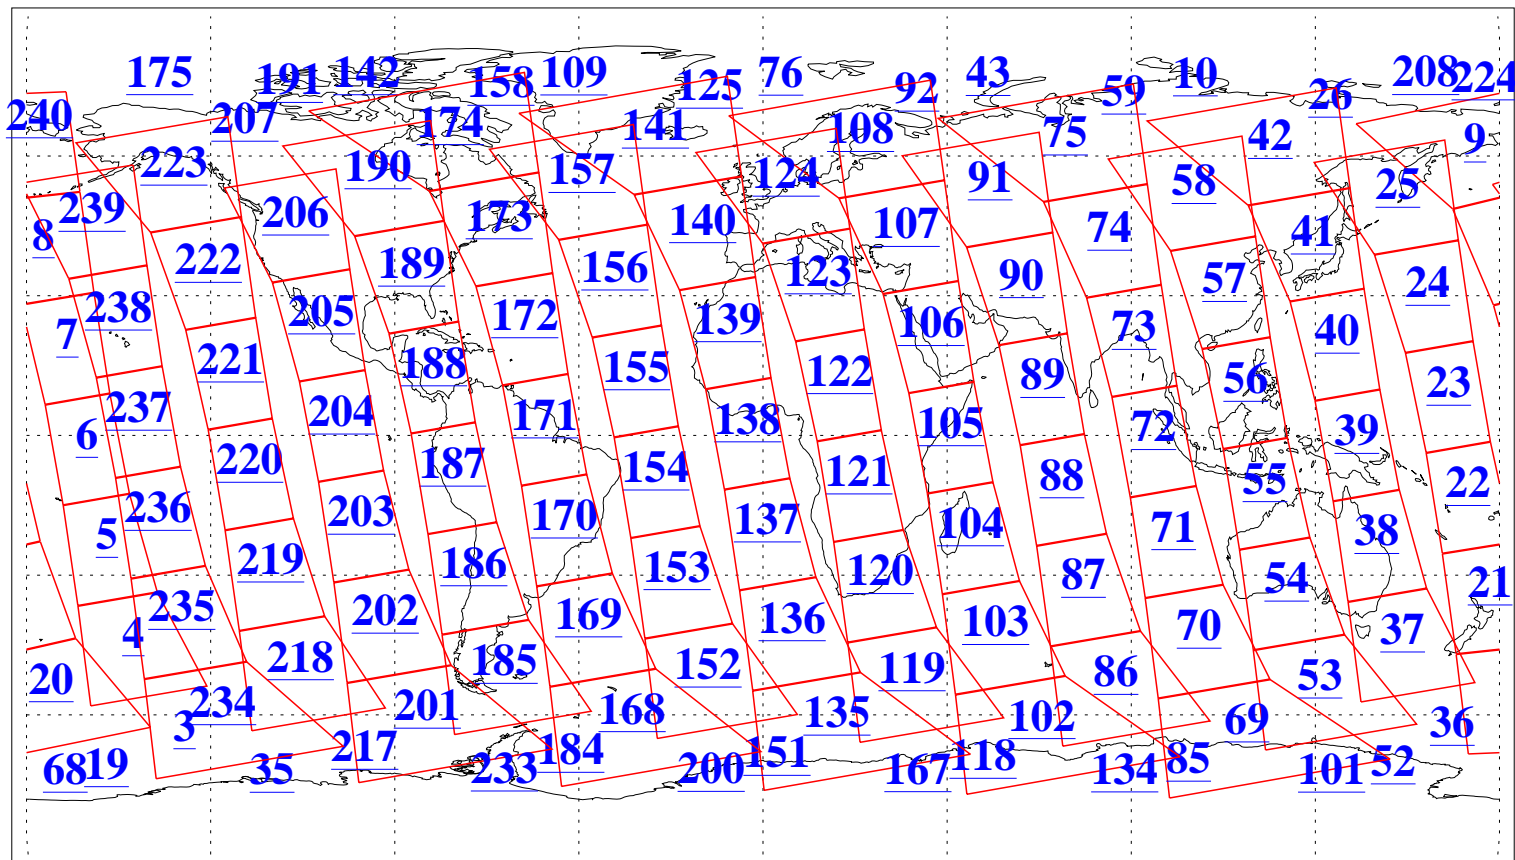

L1B Availability
AMSU Granules: 240
HSB Granules: 0
AIRS Granules: 240

29 Dec 2013
DoY 363
Aqua Day 4257
Granules: 1 to 120

Granules: 121 to 240

Legend: AMSU Available, HSB Available, AIRS Available

L1B Availability
AMSU Granules: 240
HSB Granules: 0
AIRS Granules: 240

29 Dec 2013
DoY 363
Aqua Day 4257

Ascending Granules

Descending Granules

Legend: AMSU Available, HSB Available, AIRS Available

L1B Availability
 AMSU Granules: 240
 HSB Granules: 0
 AIRS Granules: 240

29 Dec 2013
 DoY 363
 Aqua Day 4257

Northern Hemisphere Granules

Southern Hemisphere Granules

Legend: AMSU Available, HSB Available, AIRS Available