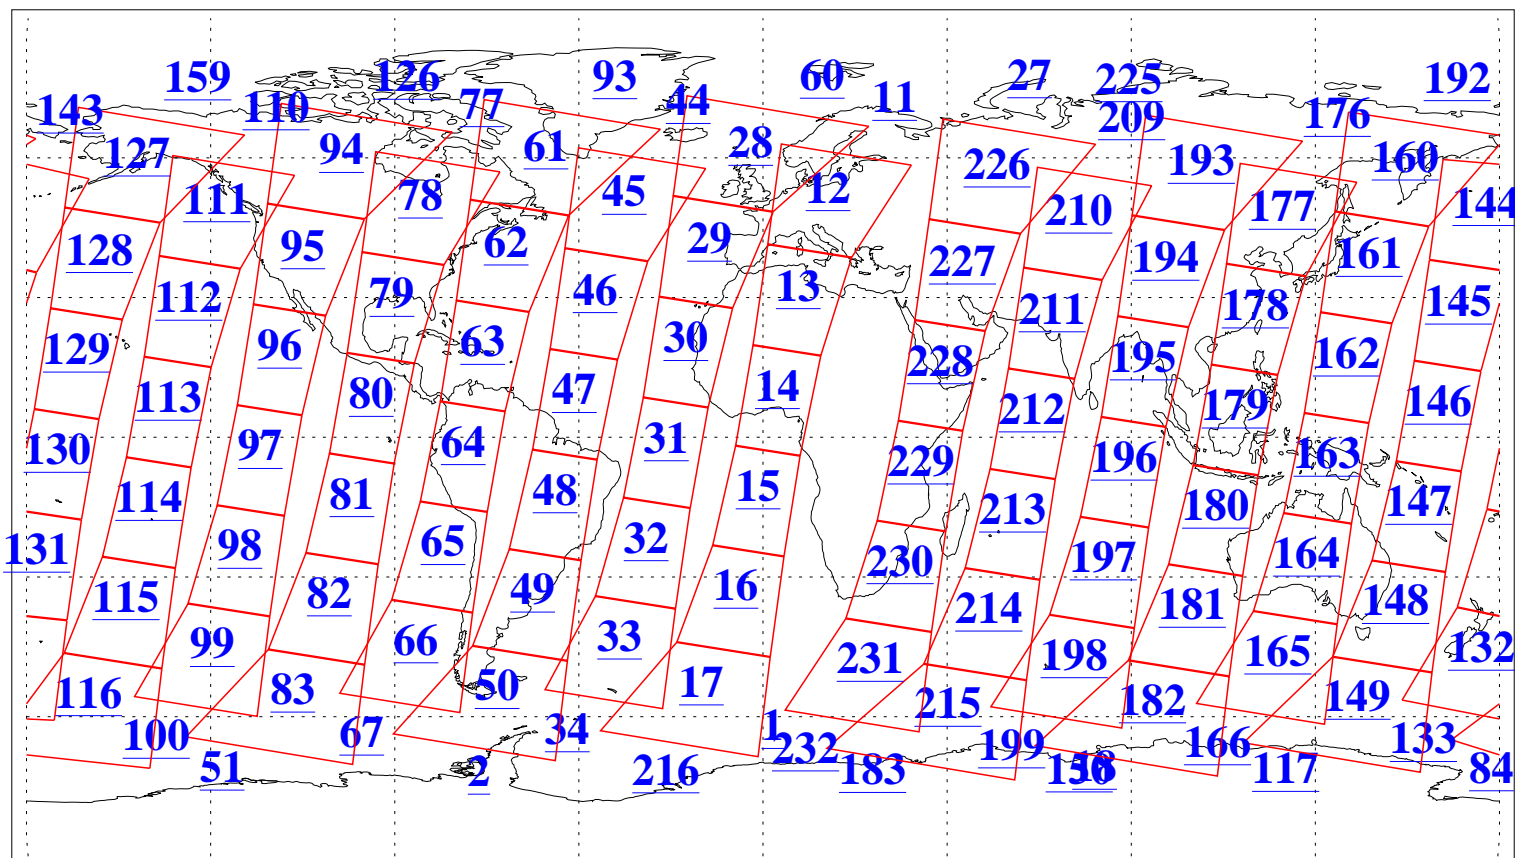

L1B Availability
AMSU Granules: 240
HSB Granules: 0
AIRS Granules: 240

29 Dec 2013
DoY 363
Aqua Day 4257
Granules: 1 to 120

Granules: 121 to 240

Legend: AMSU Available, HSB Available, AIRS Available

L1B Availability
AMSU Granules: 240
HSB Granules: 0
AIRS Granules: 240

29 Dec 2013
DoY 363
Aqua Day 4257

Ascending Granules

Descending Granules

Legend: AMSU Available, HSB Available, AIRS Available

L1B Availability
 AMSU Granules: 240
 HSB Granules: 0
 AIRS Granules: 240

29 Dec 2013
 DoY 363
 Aqua Day 4257

Northern Hemisphere Granules

Southern Hemisphere Granules

Legend: AMSU Available, HSB Available, AIRS Available