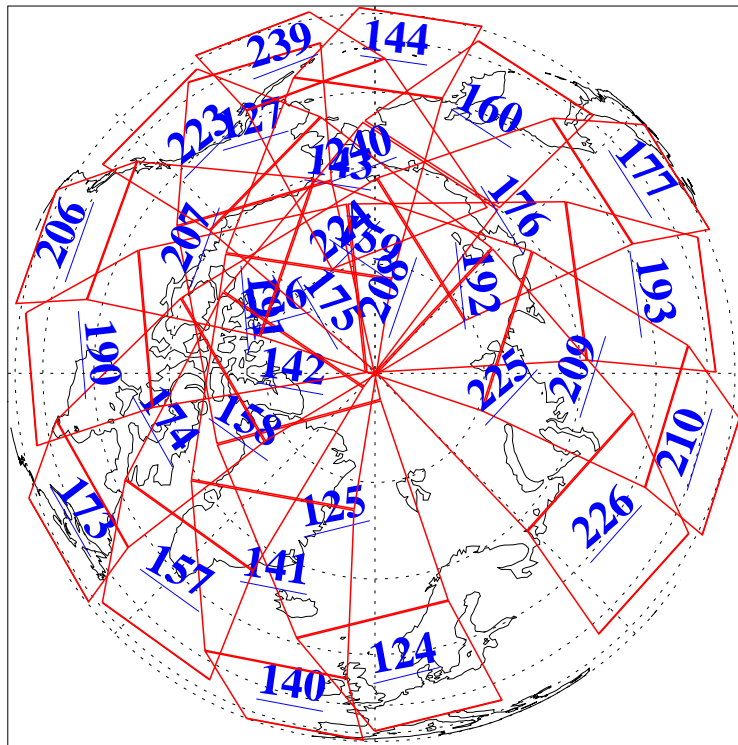

L1B Availability
AMSU Granules: 240
HSB Granules: 0
AIRS Granules: 240

29 Dec 2013
DoY 363
Aqua Day 4257
Granules: 1 to 120

Granules: 121 to 240

Legend: AMSU Available, HSB Available, AIRS Available

L1B Availability
AMSU Granules: 240
HSB Granules: 0
AIRS Granules: 240

29 Dec 2013
DoY 363
Aqua Day 4257

Ascending Granules

Descending Granules

Legend: AMSU Available, HSB Available, AIRS Available

L1B Availability
 AMSU Granules: 240
 HSB Granules: 0
 AIRS Granules: 240

29 Dec 2013
 DoY 363
 Aqua Day 4257

Northern Hemisphere Granules

Southern Hemisphere Granules

Legend: AMSU Available, HSB Available, AIRS Available