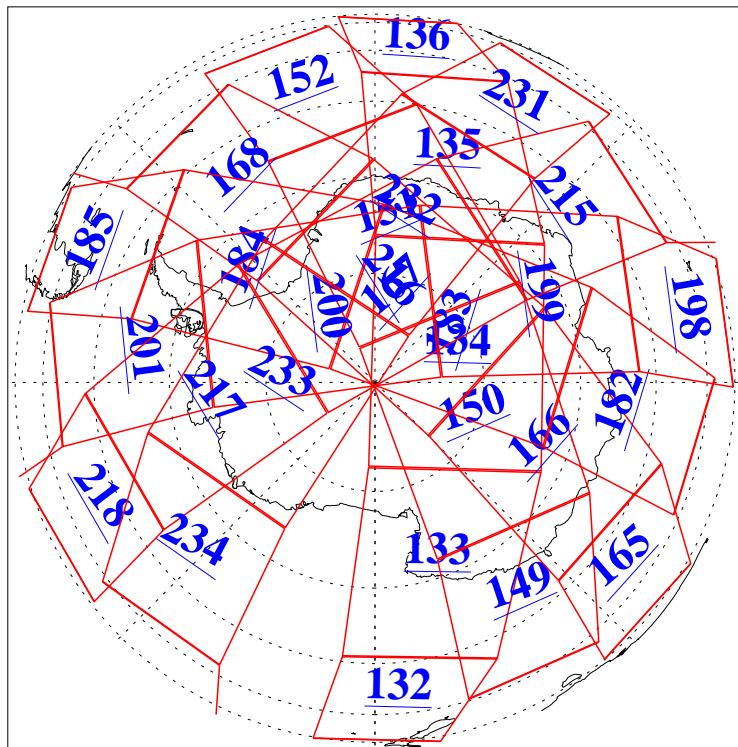

L1B Availability
AMSU Granules: 240
HSB Granules: 0
AIRS Granules: 240

29 Dec 2013
DoY 363
Aqua Day 4257
Granules: 1 to 120

Granules: 121 to 240

Legend: AMSU Available, HSB Available, AIRS Available

L1B Availability
AMSU Granules: 240
HSB Granules: 0
AIRS Granules: 240

29 Dec 2013
DoY 363
Aqua Day 4257

Ascending Granules

Descending Granules

Legend: AMSU Available, HSB Available, AIRS Available

L1B Availability
 AMSU Granules: 240
 HSB Granules: 0
 AIRS Granules: 240

29 Dec 2013
 DoY 363
 Aqua Day 4257

Northern Hemisphere Granules

Southern Hemisphere Granules

Legend: AMSU Available, HSB Available, AIRS Available