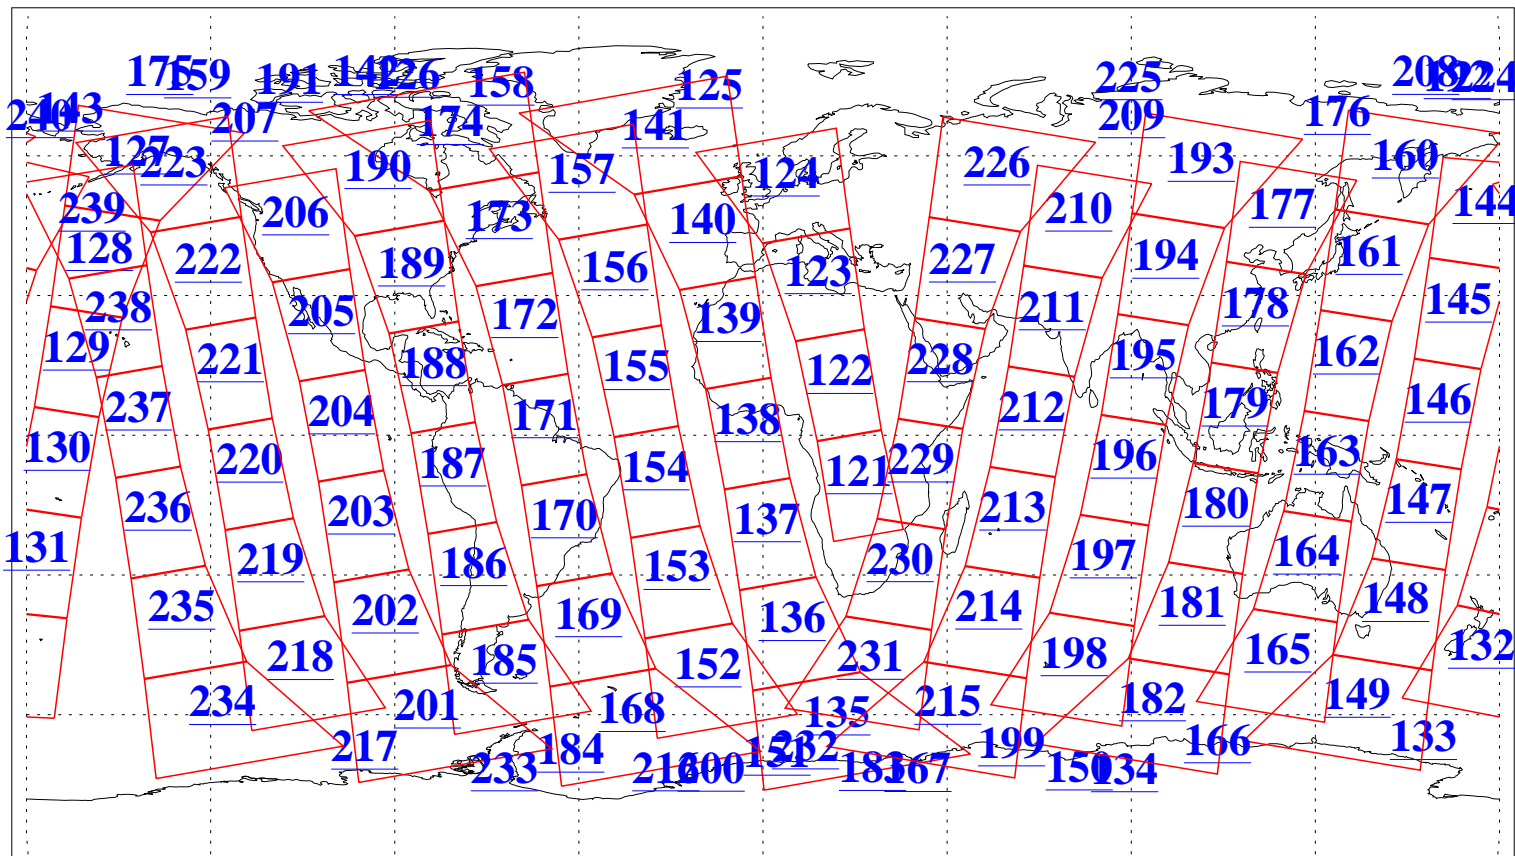

L1B Availability
AMSU Granules: 240
HSB Granules: 0
AIRS Granules: 240

29 Dec 2013
DoY 363
Aqua Day 4257
Granules: 1 to 120

Granules: 121 to 240

Legend: AMSU Available, HSB Available, AIRS Available

L1B Availability
AMSU Granules: 240
HSB Granules: 0
AIRS Granules: 240

29 Dec 2013
DoY 363
Aqua Day 4257

Ascending Granules

Descending Granules

Legend: AMSU Available, HSB Available, AIRS Available

L1B Availability
 AMSU Granules: 240
 HSB Granules: 0
 AIRS Granules: 240

29 Dec 2013
 DoY 363
 Aqua Day 4257

Northern Hemisphere Granules

Southern Hemisphere Granules

Legend: AMSU Available, HSB Available, AIRS Available