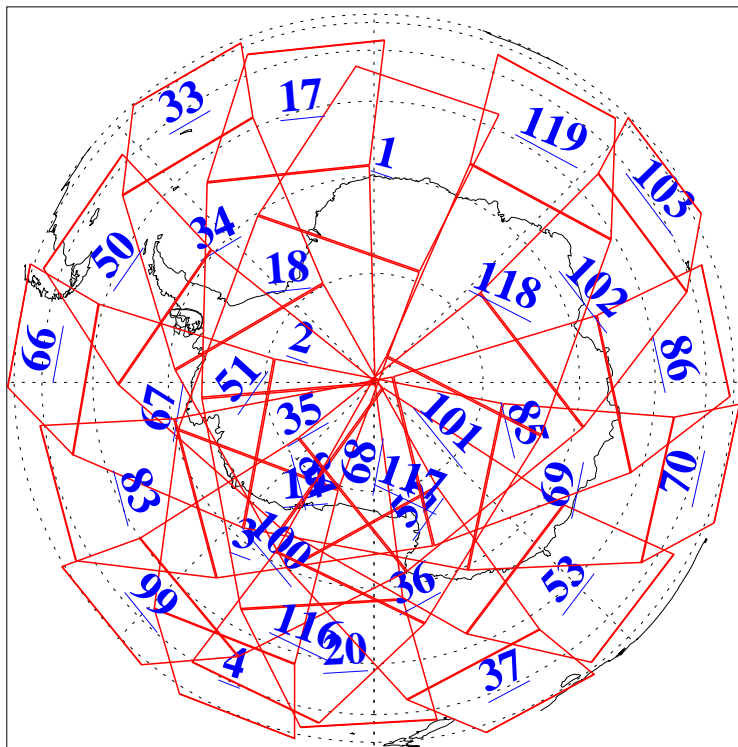

L1B Availability
AMSU Granules: 240
HSB Granules: 0
AIRS Granules: 240

29 Dec 2013
DoY 363
Aqua Day 4257
Granules: 1 to 120

Granules: 121 to 240

Legend: AMSU Available, HSB Available, AIRS Available

L1B Availability
AMSU Granules: 240
HSB Granules: 0
AIRS Granules: 240

29 Dec 2013
DoY 363
Aqua Day 4257

Ascending Granules

Descending Granules

Legend: AMSU Available, HSB Available, AIRS Available

L1B Availability
 AMSU Granules: 240
 HSB Granules: 0
 AIRS Granules: 240

29 Dec 2013
 DoY 363
 Aqua Day 4257

Northern Hemisphere Granules

Southern Hemisphere Granules

Legend: AMSU Available, HSB Available, AIRS Available