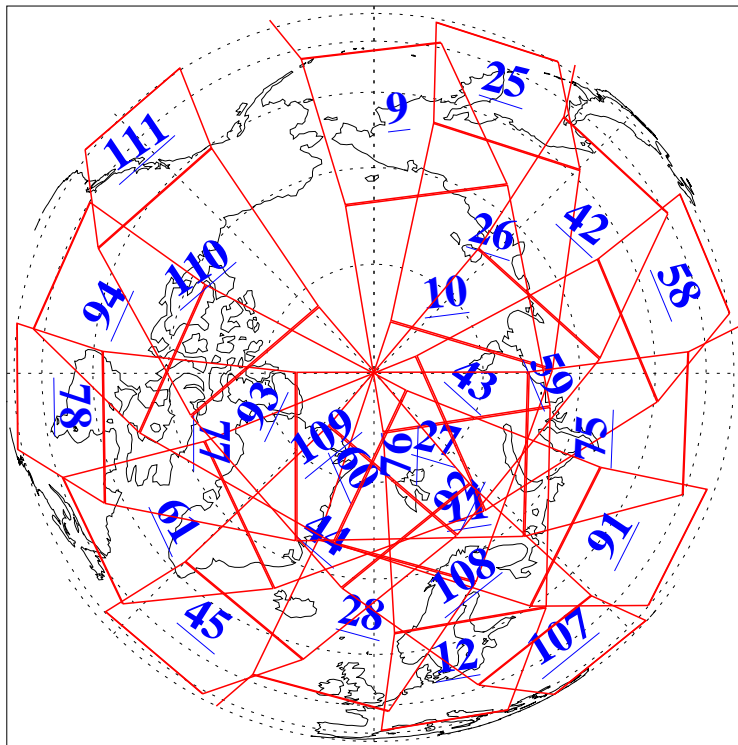

L1B Availability
AMSU Granules: 240
HSB Granules: 0
AIRS Granules: 240

29 Dec 2013
DoY 363
Aqua Day 4257
Granules: 1 to 120

Granules: 121 to 240

Legend: AMSU Available, HSB Available, AIRS Available

L1B Availability
AMSU Granules: 240
HSB Granules: 0
AIRS Granules: 240

29 Dec 2013
DoY 363
Aqua Day 4257

Ascending Granules

Descending Granules

Legend: AMSU Available, HSB Available, AIRS Available

L1B Availability
 AMSU Granules: 240
 HSB Granules: 0
 AIRS Granules: 240

29 Dec 2013
 DoY 363
 Aqua Day 4257

Northern Hemisphere Granules

Southern Hemisphere Granules

Legend: AMSU Available, HSB Available, AIRS Available