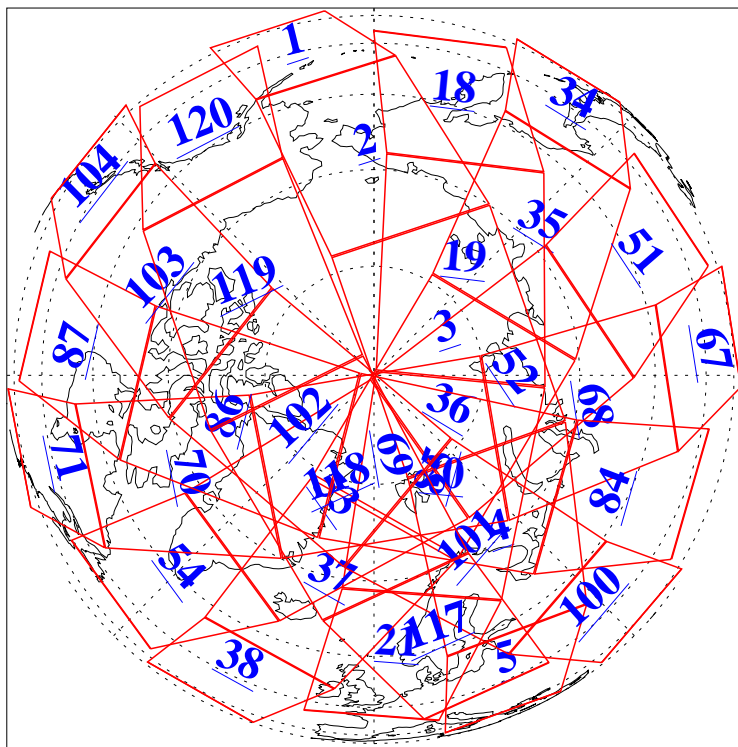

L1B Availability
AMSU Granules: 240
HSB Granules: 0
AIRS Granules: 240

28 Dec 2013
DoY 362
Aqua Day 4256
Granules: 1 to 120

Granules: 121 to 240

Legend: AMSU Available, HSB Available, AIRS Available

L1B Availability
AMSU Granules: 240
HSB Granules: 0
AIRS Granules: 240

28 Dec 2013
DoY 362
Aqua Day 4256
Ascending Granules

Descending Granules

Legend: AMSU Available, HSB Available, AIRS Available

L1B Availability
 AMSU Granules: 240
 HSB Granules: 0
 AIRS Granules: 240

28 Dec 2013
 DoY 362
 Aqua Day 4256

Northern Hemisphere Granules

Southern Hemisphere Granules

Legend: AMSU Available, HSB Available, AIRS Available