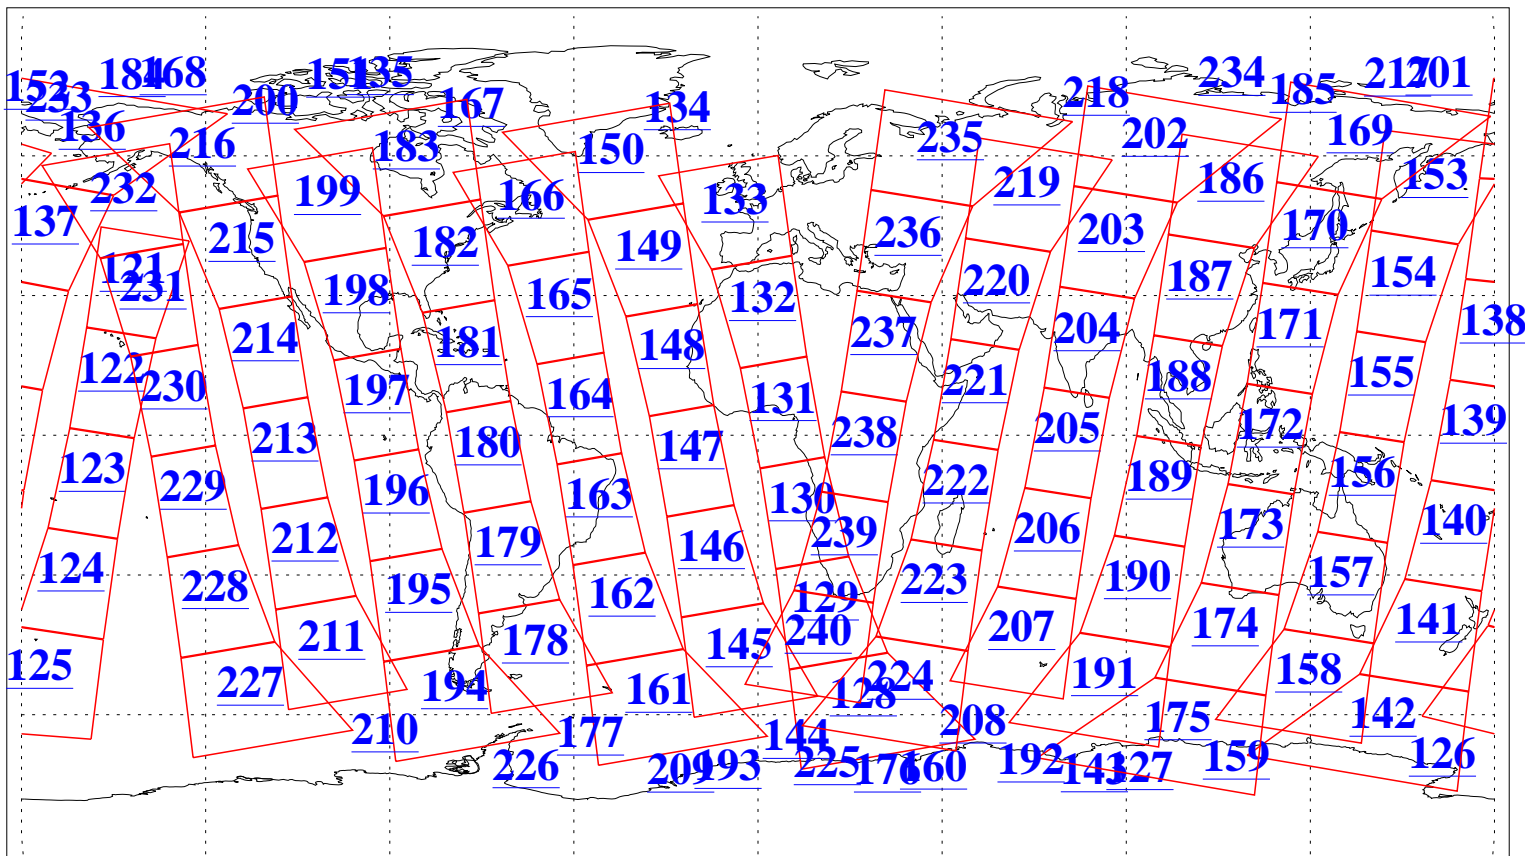

L1B Availability
AMSU Granules: 240
HSB Granules: 0
AIRS Granules: 240

28 Dec 2013
DoY 362
Aqua Day 4256
Granules: 1 to 120

Granules: 121 to 240

Legend: AMSU Available, HSB Available, AIRS Available

L1B Availability
AMSU Granules: 240
HSB Granules: 0
AIRS Granules: 240

28 Dec 2013
DoY 362
Aqua Day 4256
Ascending Granules

Descending Granules

Legend: AMSU Available, HSB Available, AIRS Available

L1B Availability
 AMSU Granules: 240
 HSB Granules: 0
 AIRS Granules: 240

28 Dec 2013
 DoY 362
 Aqua Day 4256