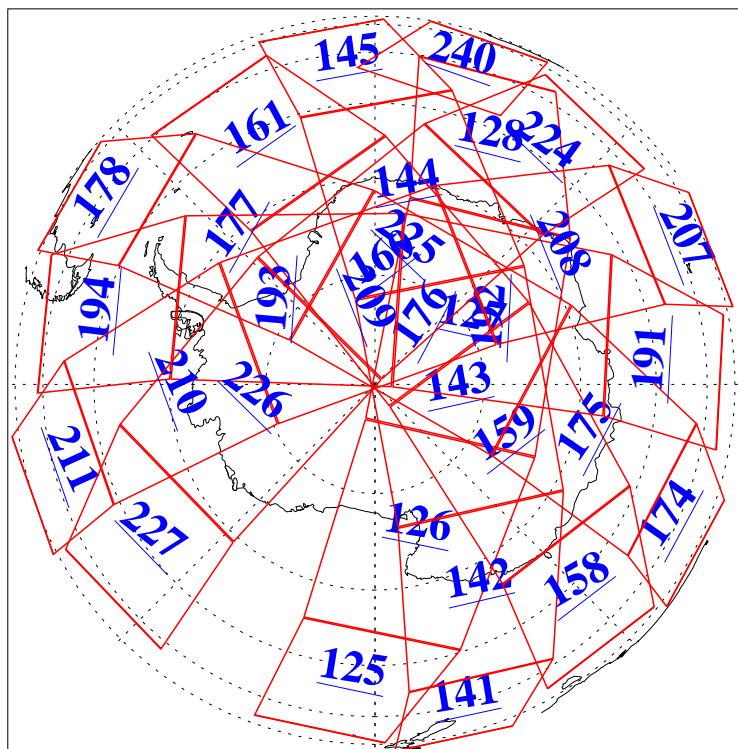

L1B Availability
AMSU Granules: 240
HSB Granules: 0
AIRS Granules: 240

28 Dec 2013
DoY 362
Aqua Day 4256
Granules: 1 to 120

Granules: 121 to 240

Legend: AMSU Available, HSB Available, AIRS Available

L1B Availability
AMSU Granules: 240
HSB Granules: 0
AIRS Granules: 240

28 Dec 2013
DoY 362
Aqua Day 4256
Ascending Granules

Descending Granules

Legend: AMSU Available, HSB Available, AIRS Available

L1B Availability
 AMSU Granules: 240
 HSB Granules: 0
 AIRS Granules: 240

28 Dec 2013
 DoY 362
 Aqua Day 4256

Northern Hemisphere Granules

Southern Hemisphere Granules

Legend: AMSU Available, HSB Available, AIRS Available