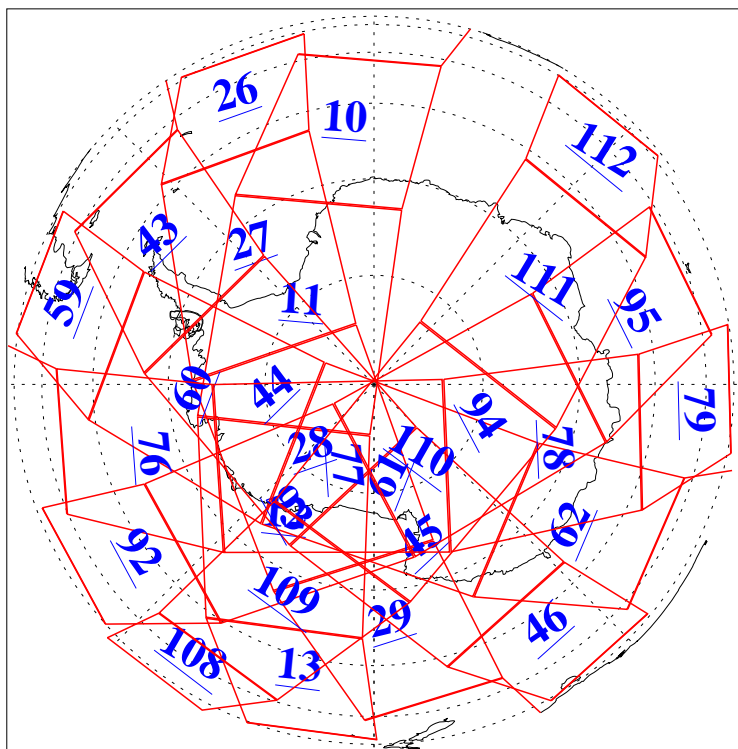

L1B Availability
AMSU Granules: 240
HSB Granules: 0
AIRS Granules: 240

28 Dec 2013
DoY 362
Aqua Day 4256
Granules: 1 to 120

Granules: 121 to 240

Legend: AMSU Available, HSB Available, AIRS Available

L1B Availability
AMSU Granules: 240
HSB Granules: 0
AIRS Granules: 240

28 Dec 2013
DoY 362
Aqua Day 4256
Ascending Granules

Descending Granules

Legend: AMSU Available, HSB Available, AIRS Available

L1B Availability
 AMSU Granules: 240
 HSB Granules: 0
 AIRS Granules: 240

28 Dec 2013
 DoY 362
 Aqua Day 4256

Northern Hemisphere Granules

Southern Hemisphere Granules

Legend: AMSU Available, HSB Available, AIRS Available