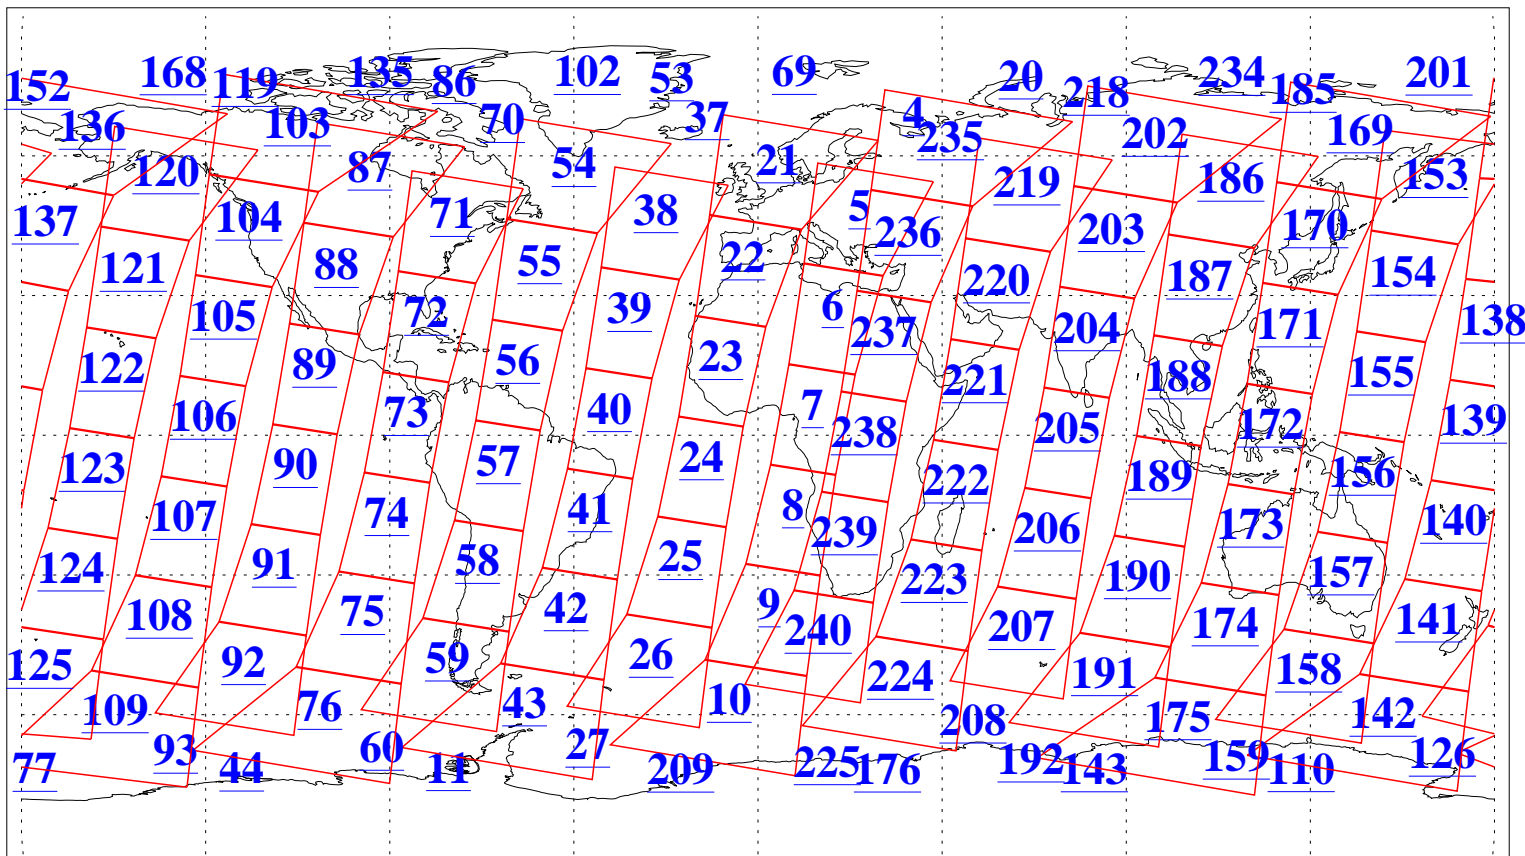

L1B Availability
AMSU Granules: 240
HSB Granules: 0
AIRS Granules: 240

28 Dec 2013
DoY 362
Aqua Day 4256
Granules: 1 to 120

Granules: 121 to 240

Legend: AMSU Available, HSB Available, AIRS Available

L1B Availability
AMSU Granules: 240
HSB Granules: 0
AIRS Granules: 240

28 Dec 2013
DoY 362
Aqua Day 4256
Ascending Granules

Descending Granules

Legend: AMSU Available, HSB Available, AIRS Available

L1B Availability
 AMSU Granules: 240
 HSB Granules: 0
 AIRS Granules: 240

28 Dec 2013
 DoY 362
 Aqua Day 4256

Northern Hemisphere Granules

Southern Hemisphere Granules

Legend: AMSU Available, HSB Available, AIRS Available