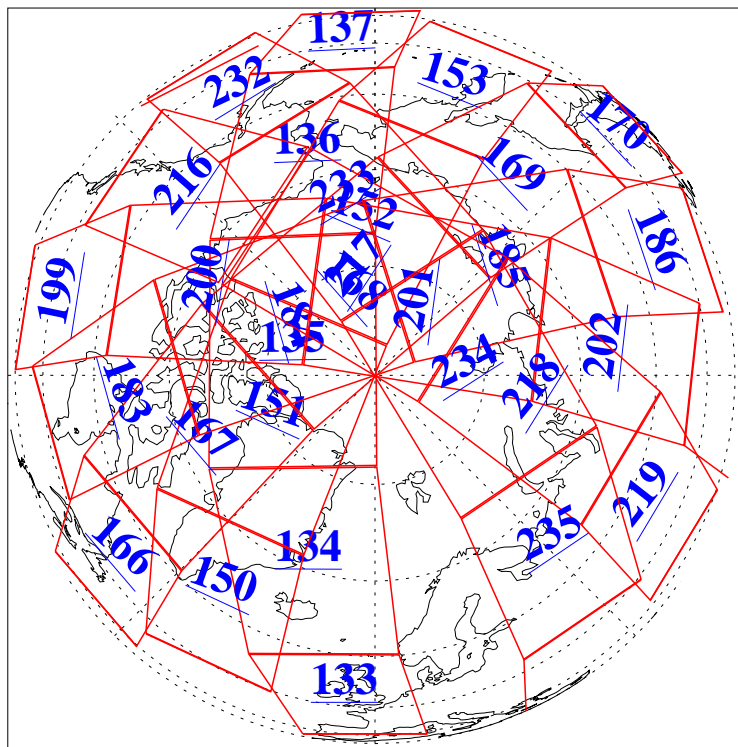

28 Dec 2013
DoY 362
Aqua Day 4256
Ascending Granules

Descending Granules

Legend: AMSU Available, HSB Available, AIRS Available

L1B Availability
 AMSU Granules: 240
 HSB Granules: 0
 AIRS Granules: 240

28 Dec 2013
 DoY 362
 Aqua Day 4256

Northern Hemisphere Granules

Southern Hemisphere Granules

Legend: AMSU Available, HSB Available, AIRS Available