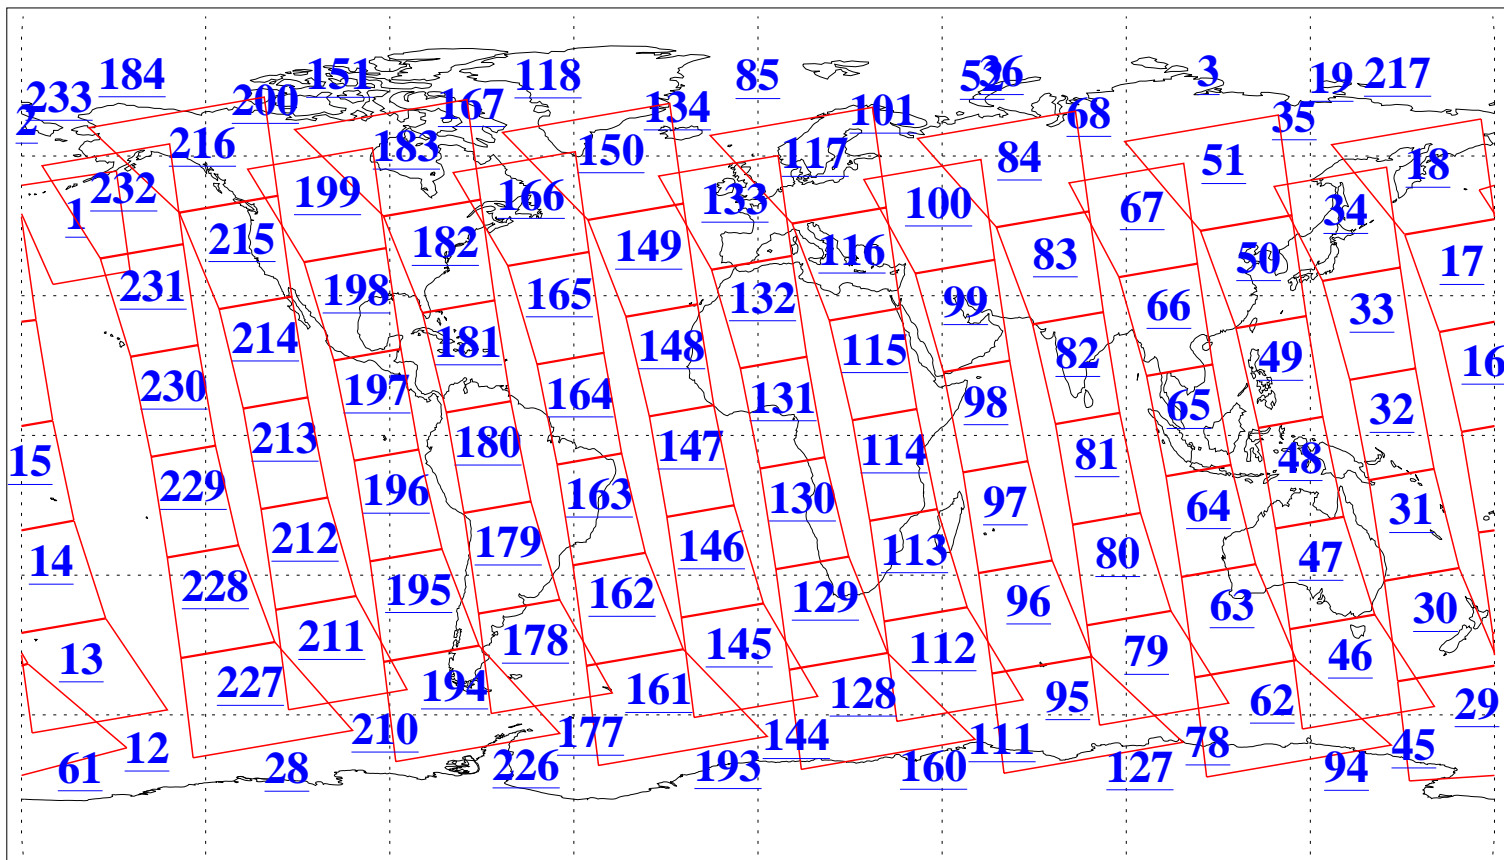

L1B Availability
AMSU Granules: 240
HSB Granules: 0
AIRS Granules: 240

28 Dec 2013
DoY 362
Aqua Day 4256
Granules: 1 to 120

Granules: 121 to 240

Legend: AMSU Available, HSB Available, AIRS Available

L1B Availability
AMSU Granules: 240
HSB Granules: 0
AIRS Granules: 240

28 Dec 2013
DoY 362
Aqua Day 4256
Ascending Granules

Descending Granules

Legend: AMSU Available, HSB Available, AIRS Available

L1B Availability
 AMSU Granules: 240
 HSB Granules: 0
 AIRS Granules: 240

28 Dec 2013
 DoY 362
 Aqua Day 4256

Northern Hemisphere Granules

Southern Hemisphere Granules

Legend: AMSU Available, HSB Available, AIRS Available