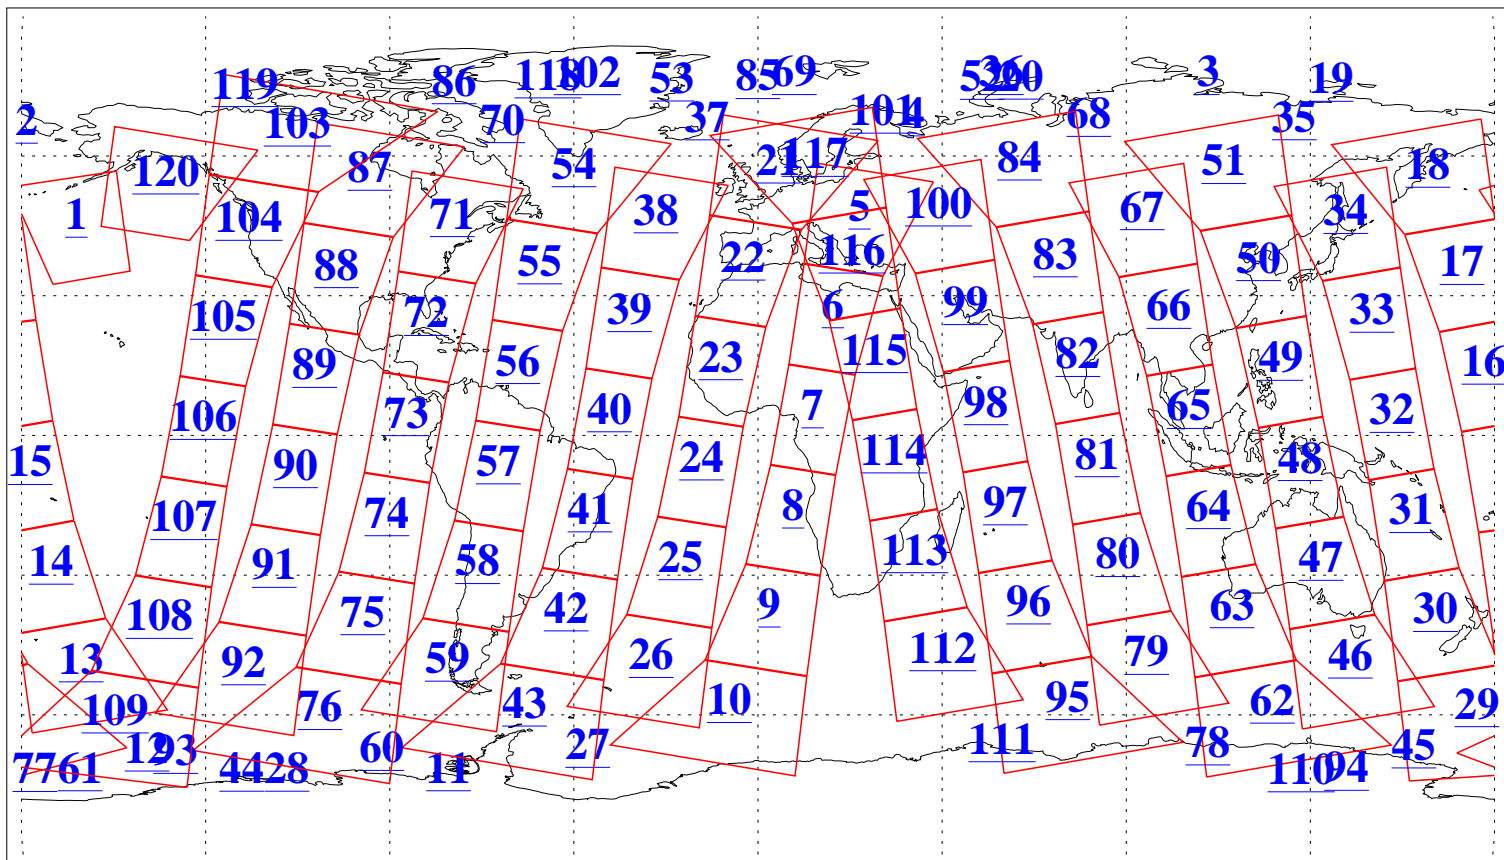

L1B Availability
AMSU Granules: 240
HSB Granules: 0
AIRS Granules: 240

28 Dec 2013
DoY 362
Aqua Day 4256
Granules: 1 to 120

Granules: 121 to 240

Legend: AMSU Available, HSB Available, AIRS Available

L1B Availability
AMSU Granules: 240
HSB Granules: 0
AIRS Granules: 240

28 Dec 2013
DoY 362
Aqua Day 4256
Ascending Granules

Descending Granules

Legend: AMSU Available, HSB Available, AIRS Available

L1B Availability
 AMSU Granules: 240
 HSB Granules: 0
 AIRS Granules: 240

28 Dec 2013
 DoY 362
 Aqua Day 4256

Northern Hemisphere Granules

Southern Hemisphere Granules

Legend: AMSU Available, HSB Available, AIRS Available