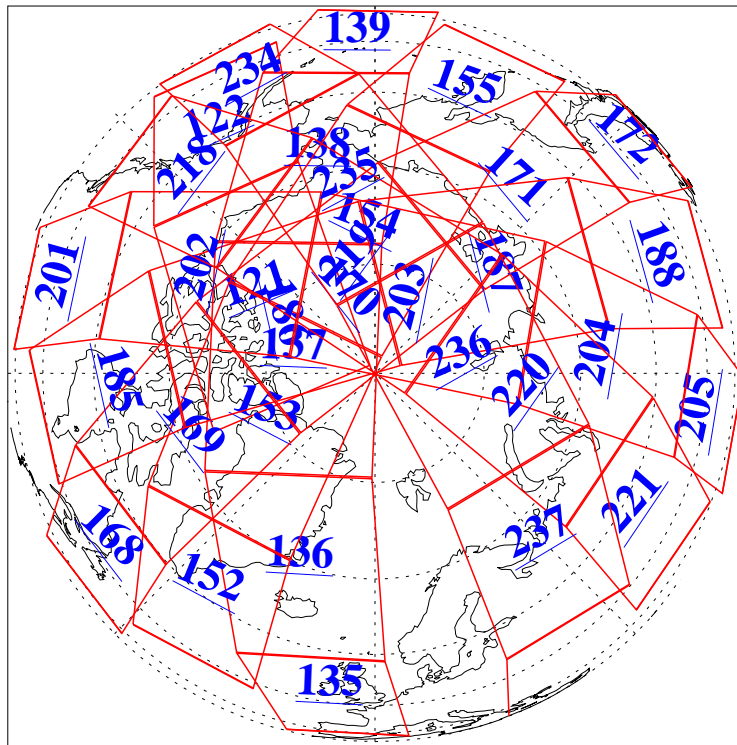

26 Dec 2013
DoY 360
Aqua Day 4254

Ascending Granules

Descending Granules

Legend: AMSU Available, HSB Available, AIRS Available

L1B Availability
AMSU Granules: 240
HSB Granules: 0
AIRS Granules: 240

26 Dec 2013
DoY 360
Aqua Day 4254

Northern Hemisphere Granules

Southern Hemisphere Granules

Legend: AMSU Available, HSB Available, AIRS Available