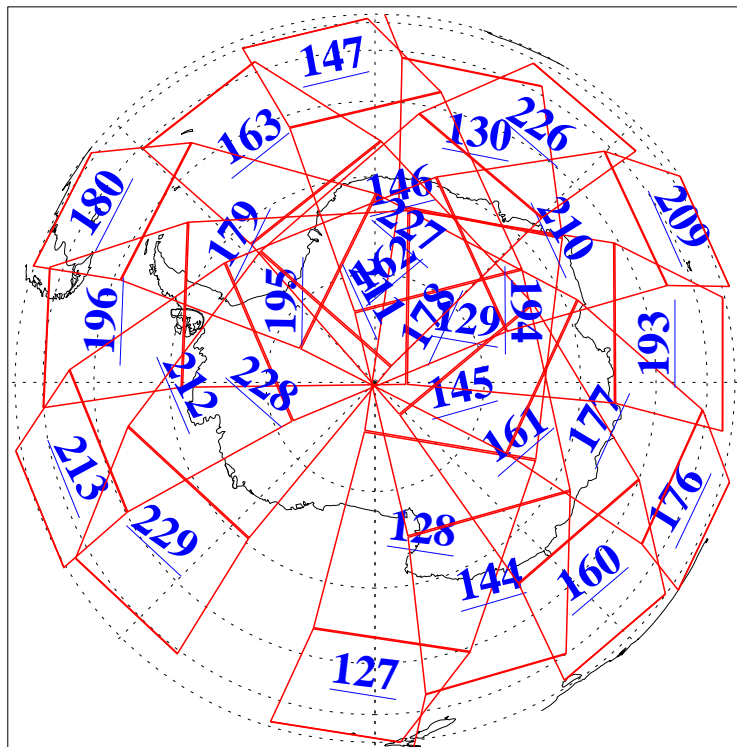

L1B Availability
AMSU Granules: 240
HSB Granules: 0
AIRS Granules: 240

26 Dec 2013
DoY 360
Aqua Day 4254
Granules: 1 to 120

Granules: 121 to 240

Legend: AMSU Available, HSB Available, AIRS Available

L1B Availability
AMSU Granules: 240
HSB Granules: 0
AIRS Granules: 240

26 Dec 2013
DoY 360
Aqua Day 4254

Ascending Granules

Descending Granules

Legend: AMSU Available, HSB Available, AIRS Available

L1B Availability
AMSU Granules: 240
HSB Granules: 0
AIRS Granules: 240

26 Dec 2013
DoY 360
Aqua Day 4254

Northern Hemisphere Granules

Southern Hemisphere Granules

Legend: AMSU Available, HSB Available, AIRS Available