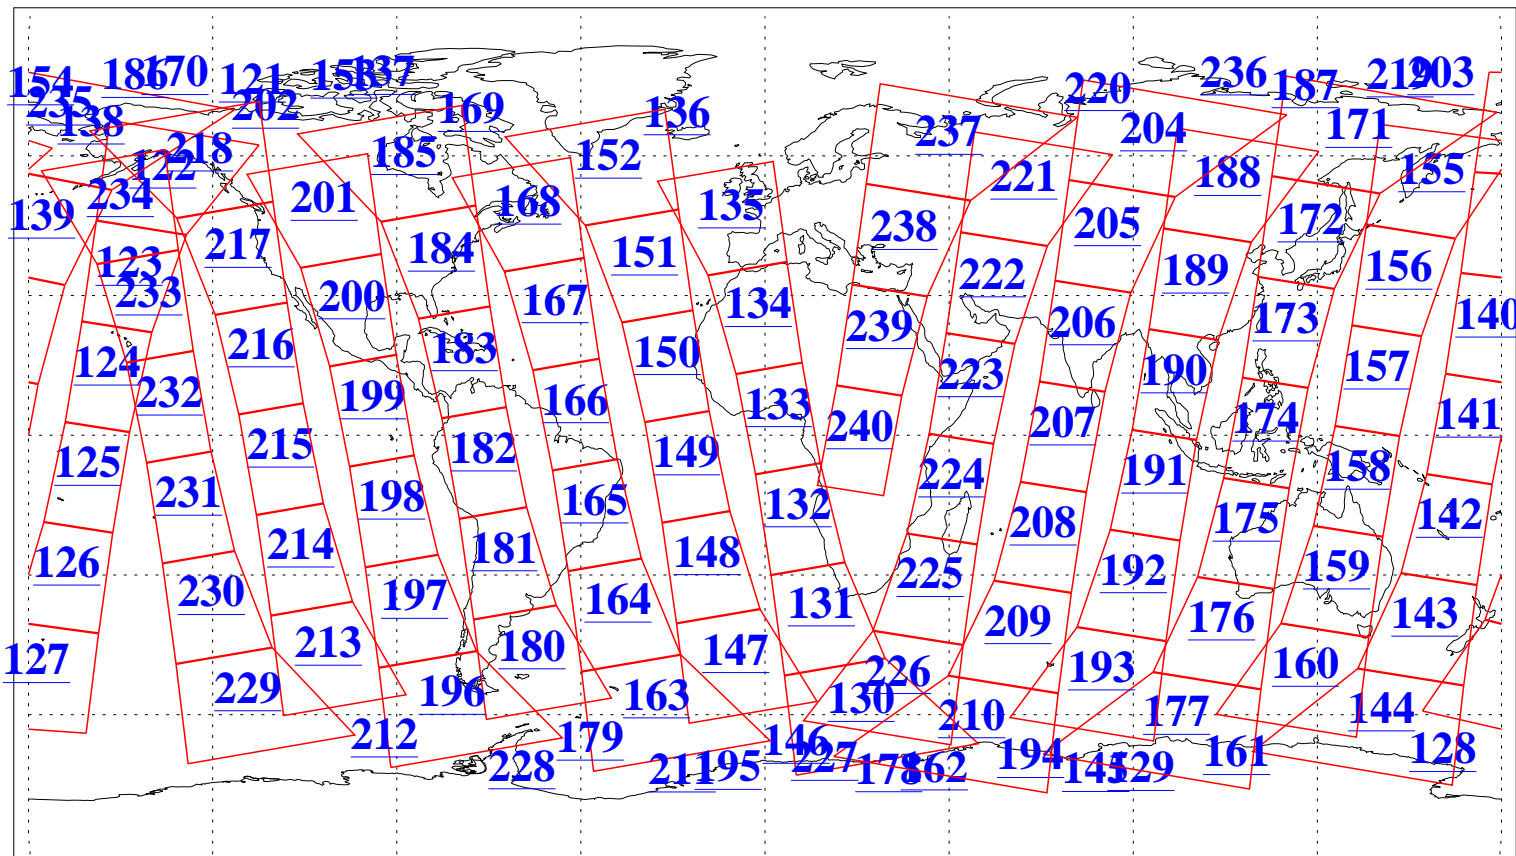

L1B Availability
AMSU Granules: 240
HSB Granules: 0
AIRS Granules: 240

26 Dec 2013
DoY 360
Aqua Day 4254
Granules: 1 to 120

Granules: 121 to 240

Legend: AMSU Available, HSB Available, AIRS Available

L1B Availability
AMSU Granules: 240
HSB Granules: 0
AIRS Granules: 240

26 Dec 2013
DoY 360
Aqua Day 4254

Ascending Granules

Descending Granules

Legend: AMSU Available, HSB Available, AIRS Available

L1B Availability
AMSU Granules: 240
HSB Granules: 0
AIRS Granules: 240

26 Dec 2013
DoY 360
Aqua Day 4254

Northern Hemisphere Granules

Southern Hemisphere Granules

Legend: AMSU Available, HSB Available, AIRS Available