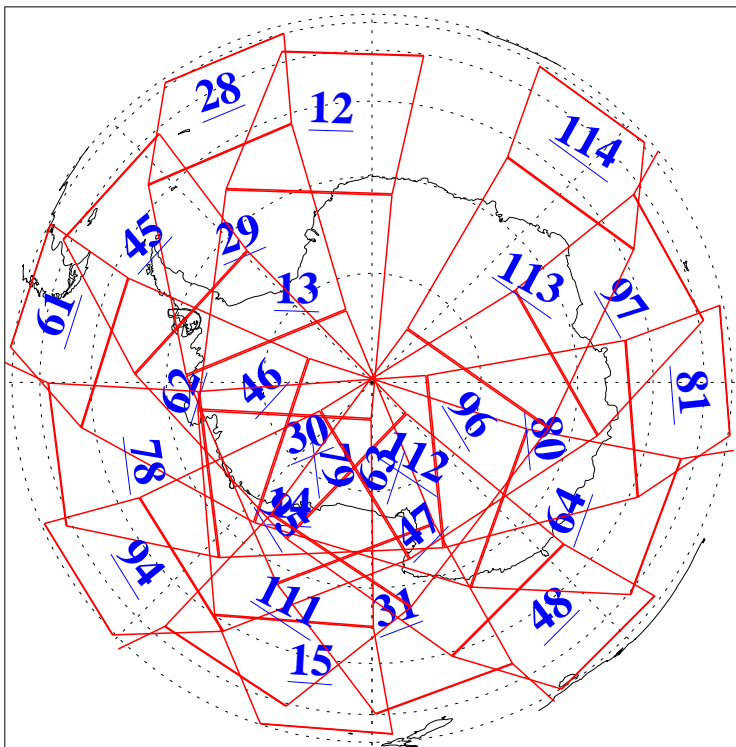

L1B Availability
AMSU Granules: 240
HSB Granules: 0
AIRS Granules: 240

26 Dec 2013
DoY 360
Aqua Day 4254
Granules: 1 to 120

Granules: 121 to 240

Legend: AMSU Available, HSB Available, AIRS Available

L1B Availability
AMSU Granules: 240
HSB Granules: 0
AIRS Granules: 240

26 Dec 2013
DoY 360
Aqua Day 4254

Ascending Granules

Descending Granules

Legend: AMSU Available, HSB Available, AIRS Available

L1B Availability
AMSU Granules: 240
HSB Granules: 0
AIRS Granules: 240

26 Dec 2013
DoY 360
Aqua Day 4254

Northern Hemisphere Granules

Southern Hemisphere Granules

Legend: AMSU Available, HSB Available, AIRS Available