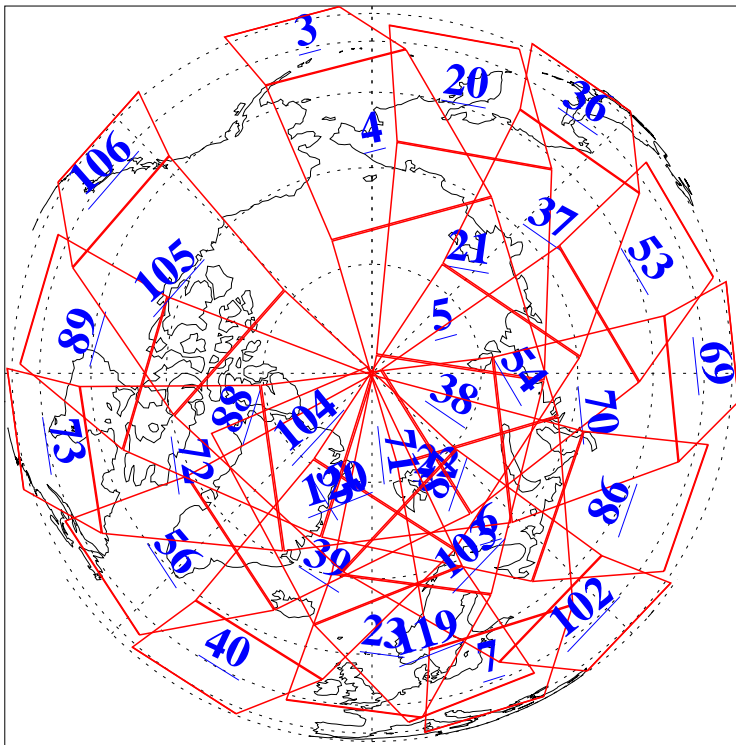

L1B Availability
AMSU Granules: 240
HSB Granules: 0
AIRS Granules: 240

26 Dec 2013
DoY 360
Aqua Day 4254
Granules: 1 to 120

Granules: 121 to 240

Legend: AMSU Available, HSB Available, AIRS Available

L1B Availability
AMSU Granules: 240
HSB Granules: 0
AIRS Granules: 240

26 Dec 2013
DoY 360
Aqua Day 4254

Ascending Granules

Descending Granules

Legend: AMSU Available, HSB Available, AIRS Available

L1B Availability
AMSU Granules: 240
HSB Granules: 0
AIRS Granules: 240

26 Dec 2013
DoY 360
Aqua Day 4254

Northern Hemisphere Granules

Southern Hemisphere Granules

Legend: AMSU Available, HSB Available, AIRS Available