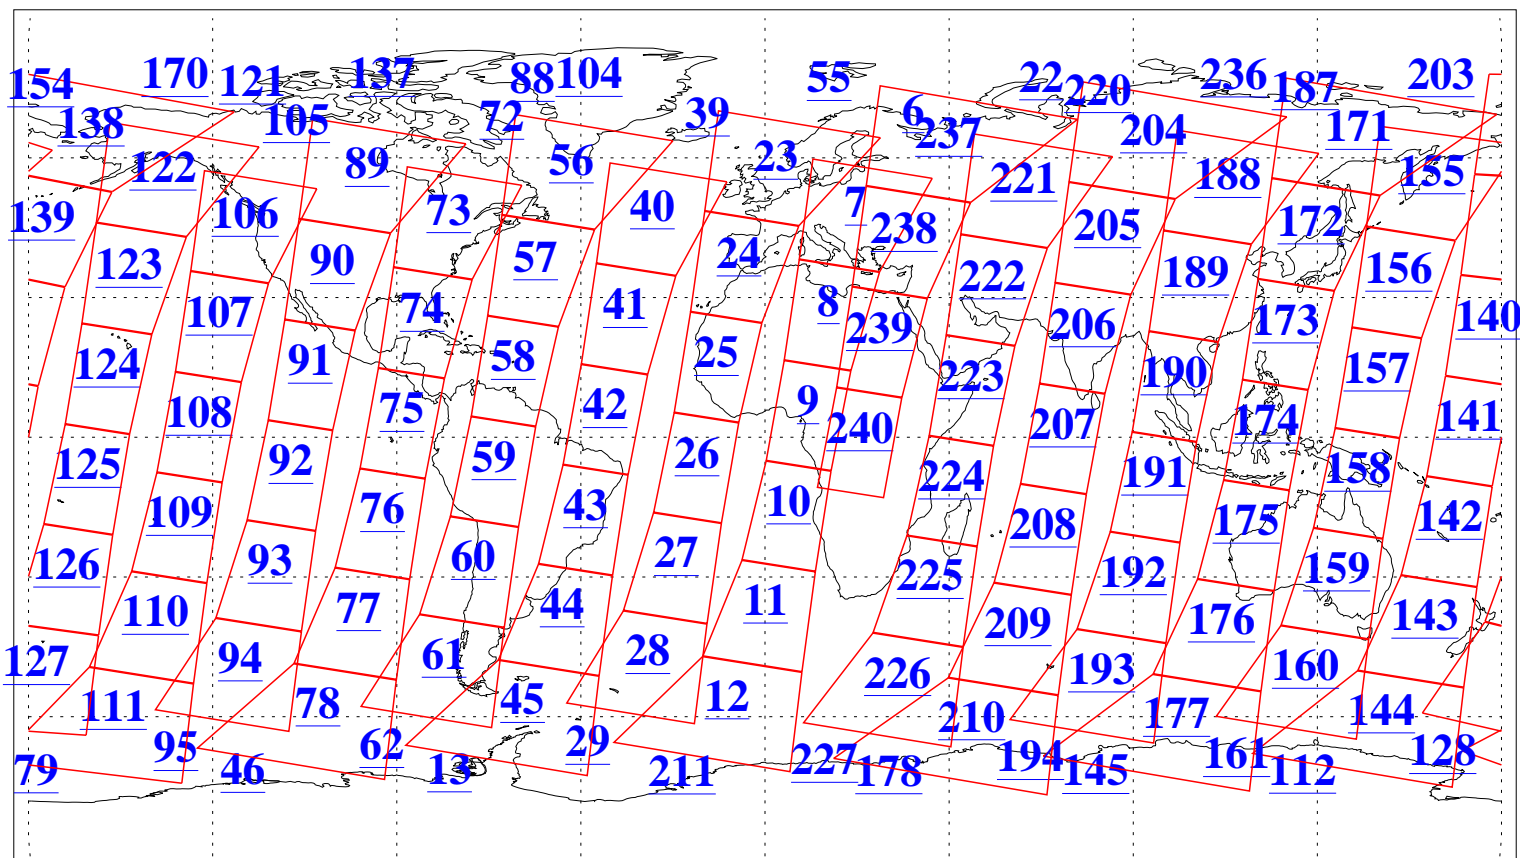

L1B Availability
AMSU Granules: 240
HSB Granules: 0
AIRS Granules: 240

26 Dec 2013
DoY 360
Aqua Day 4254
Granules: 1 to 120

Granules: 121 to 240

Legend: AMSU Available, HSB Available, AIRS Available

L1B Availability
AMSU Granules: 240
HSB Granules: 0
AIRS Granules: 240

26 Dec 2013
DoY 360
Aqua Day 4254

Ascending Granules

Descending Granules

Legend: AMSU Available, HSB Available, AIRS Available

L1B Availability
AMSU Granules: 240
HSB Granules: 0
AIRS Granules: 240

26 Dec 2013
DoY 360
Aqua Day 4254

Northern Hemisphere Granules

Southern Hemisphere Granules

Legend: AMSU Available, HSB Available, AIRS Available