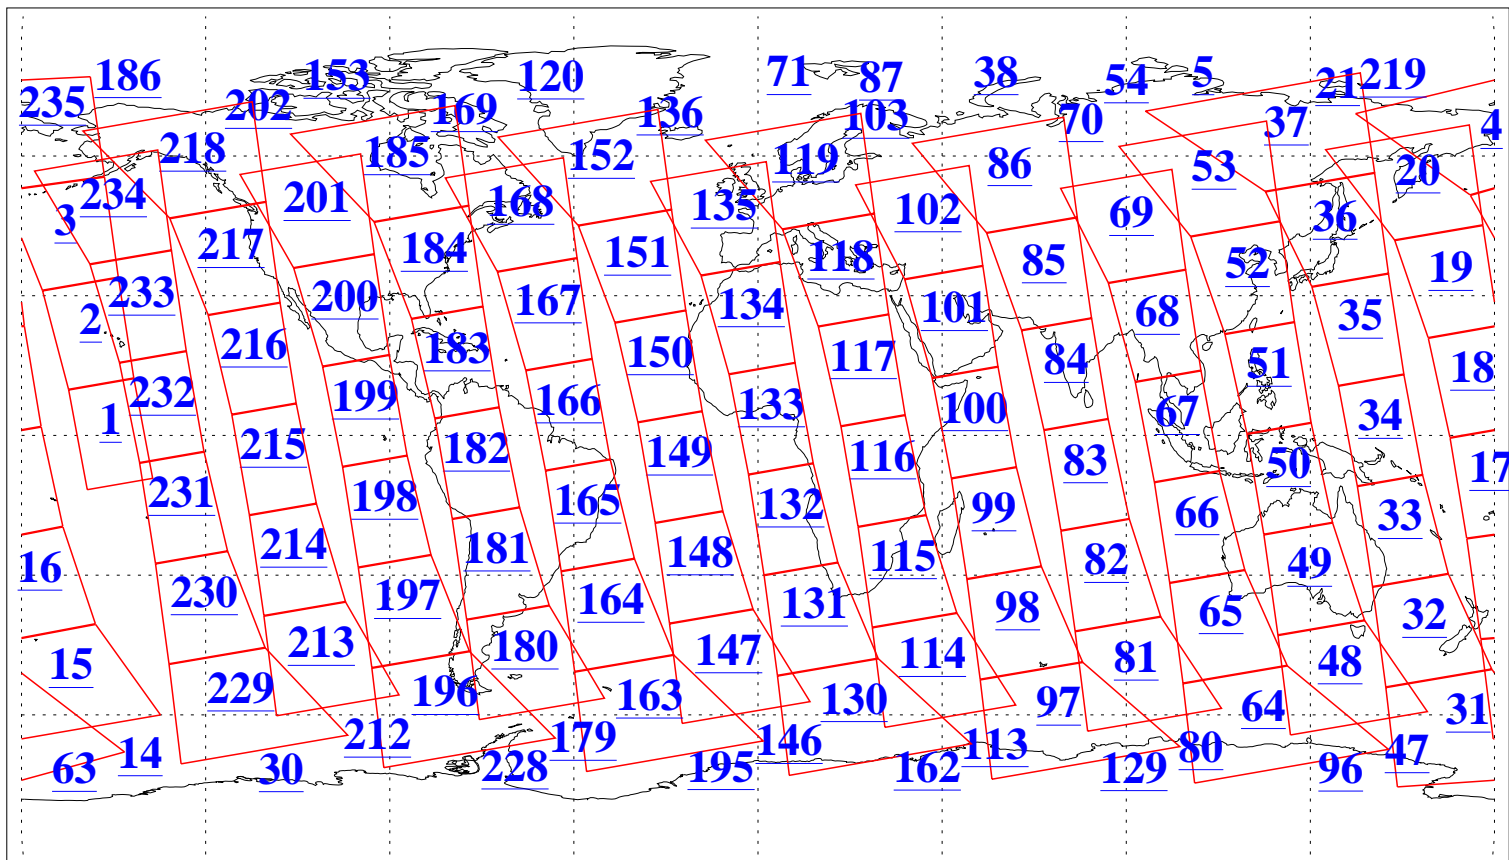

L1B Availability
AMSU Granules: 240
HSB Granules: 0
AIRS Granules: 240

26 Dec 2013
DoY 360
Aqua Day 4254
Granules: 1 to 120

Granules: 121 to 240

Legend: AMSU Available, HSB Available, AIRS Available

L1B Availability
AMSU Granules: 240
HSB Granules: 0
AIRS Granules: 240

26 Dec 2013
DoY 360
Aqua Day 4254

Ascending Granules

Descending Granules

Legend: AMSU Available, HSB Available, AIRS Available

L1B Availability
AMSU Granules: 240
HSB Granules: 0
AIRS Granules: 240

26 Dec 2013
DoY 360
Aqua Day 4254

Northern Hemisphere Granules

Southern Hemisphere Granules

Legend: AMSU Available, HSB Available, AIRS Available