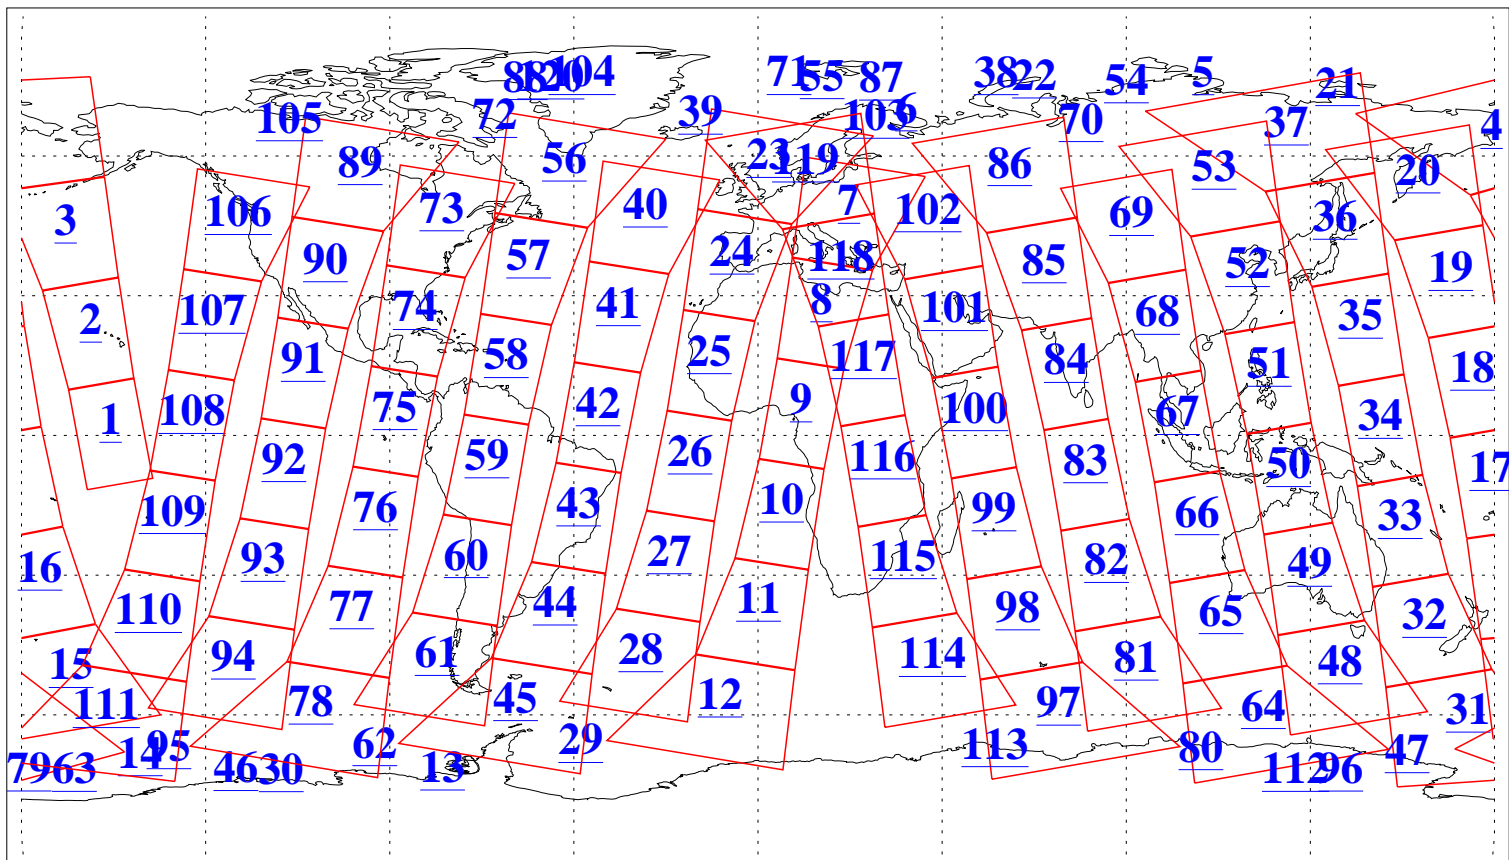

L1B Availability
AMSU Granules: 240
HSB Granules: 0
AIRS Granules: 240

26 Dec 2013
DoY 360
Aqua Day 4254
Granules: 1 to 120

Granules: 121 to 240

Legend: AMSU Available, HSB Available, AIRS Available

L1B Availability
AMSU Granules: 240
HSB Granules: 0
AIRS Granules: 240

26 Dec 2013
DoY 360
Aqua Day 4254

Ascending Granules

Descending Granules

Legend: AMSU Available, HSB Available, AIRS Available

L1B Availability
AMSU Granules: 240
HSB Granules: 0
AIRS Granules: 240

26 Dec 2013
DoY 360
Aqua Day 4254

Northern Hemisphere Granules

Southern Hemisphere Granules

Legend: AMSU Available, HSB Available, AIRS Available