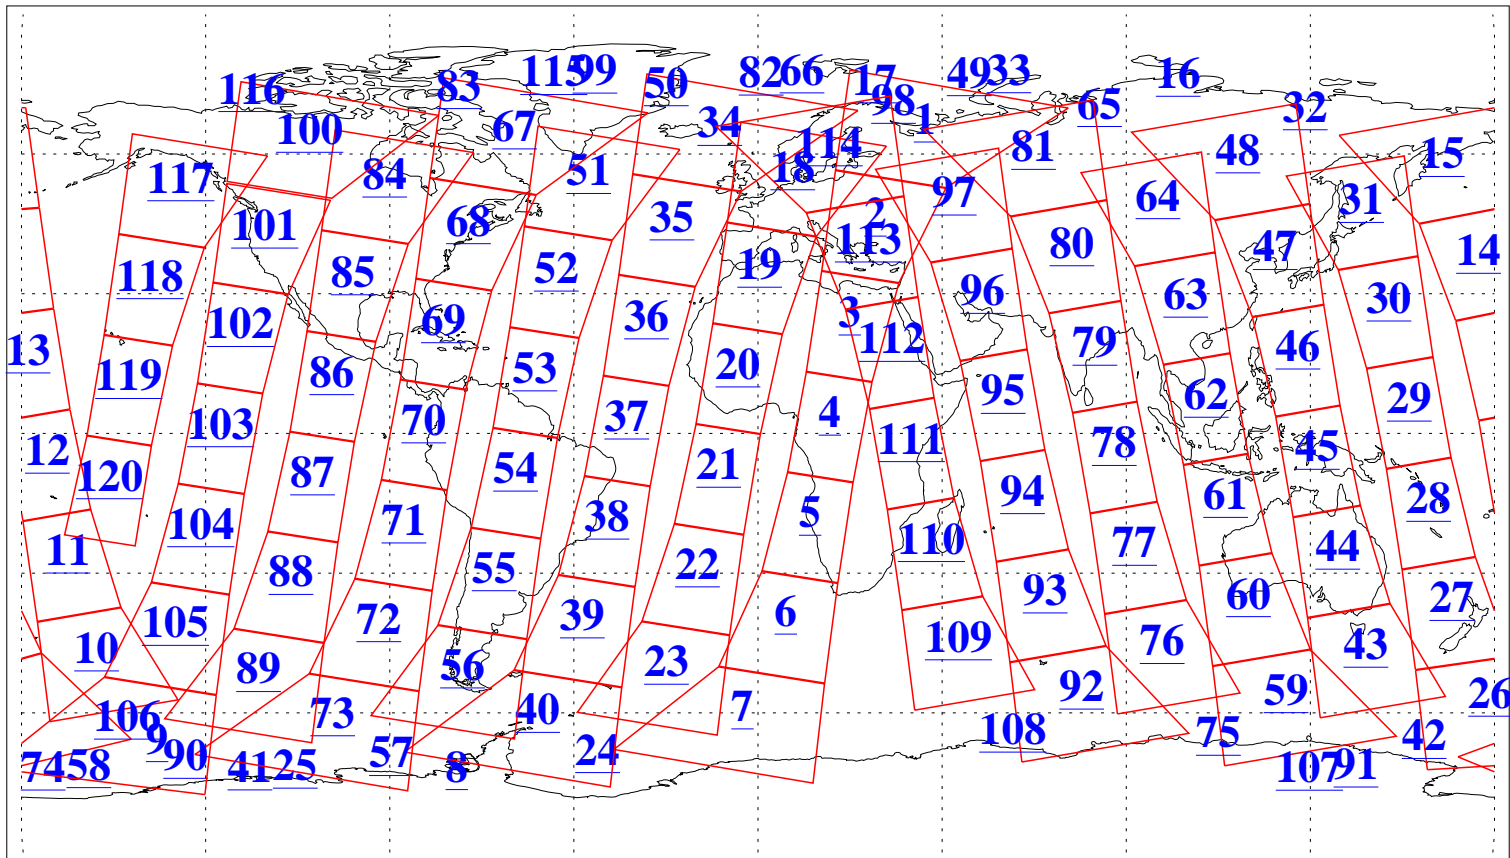

L1B Availability  
AMSU Granules: 240  
HSB Granules: 0  
AIRS Granules: 240

23 Dec 2013  
DoY 357  
Aqua Day 4251  
Granules: 1 to 120

Granules: 121 to 240

Legend: AMSU Available, HSB Available, AIRS Available

L1B Availability  
AMSU Granules: 240  
HSB Granules: 0  
AIRS Granules: 240

23 Dec 2013  
DoY 357  
Aqua Day 4251

Ascending Granules

Descending Granules

Legend: AMSU Available, HSB Available, AIRS Available