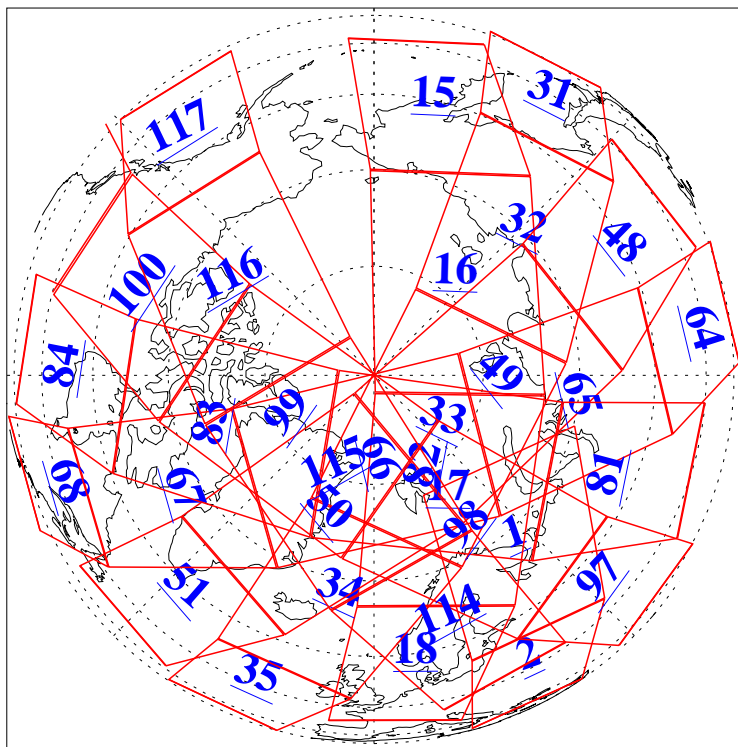

L1B Availability  
AMSU Granules: 240  
HSB Granules: 0  
AIRS Granules: 240

23 Dec 2013  
DoY 357  
Aqua Day 4251  
Granules: 1 to 120

Granules: 121 to 240

Legend: AMSU Available, HSB Available, AIRS Available

L1B Availability  
AMSU Granules: 240  
HSB Granules: 0  
AIRS Granules: 240

23 Dec 2013  
DoY 357  
Aqua Day 4251

Ascending Granules

Descending Granules

Legend: AMSU Available, HSB Available, AIRS Available

### Northern Hemisphere Granules