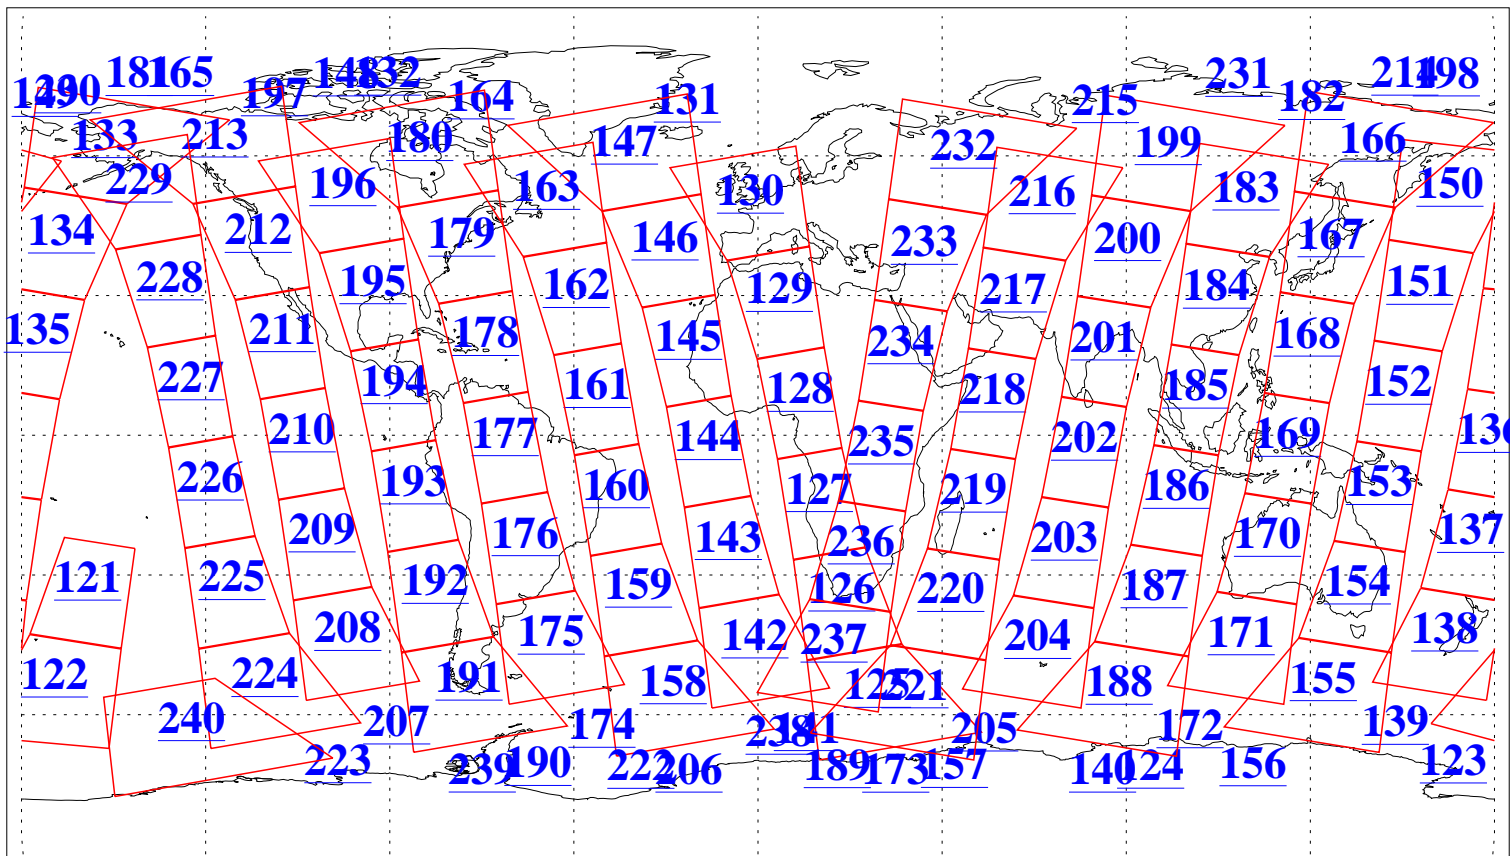

L1B Availability  
AMSU Granules: 240  
HSB Granules: 0  
AIRS Granules: 240

23 Dec 2013  
DoY 357  
Aqua Day 4251  
Granules: 1 to 120

Granules: 121 to 240

Legend: AMSU Available, HSB Available, AIRS Available

L1B Availability  
AMSU Granules: 240  
HSB Granules: 0  
AIRS Granules: 240

23 Dec 2013  
DoY 357  
Aqua Day 4251

Ascending Granules

Descending Granules

Legend: AMSU Available, HSB Available, AIRS Available