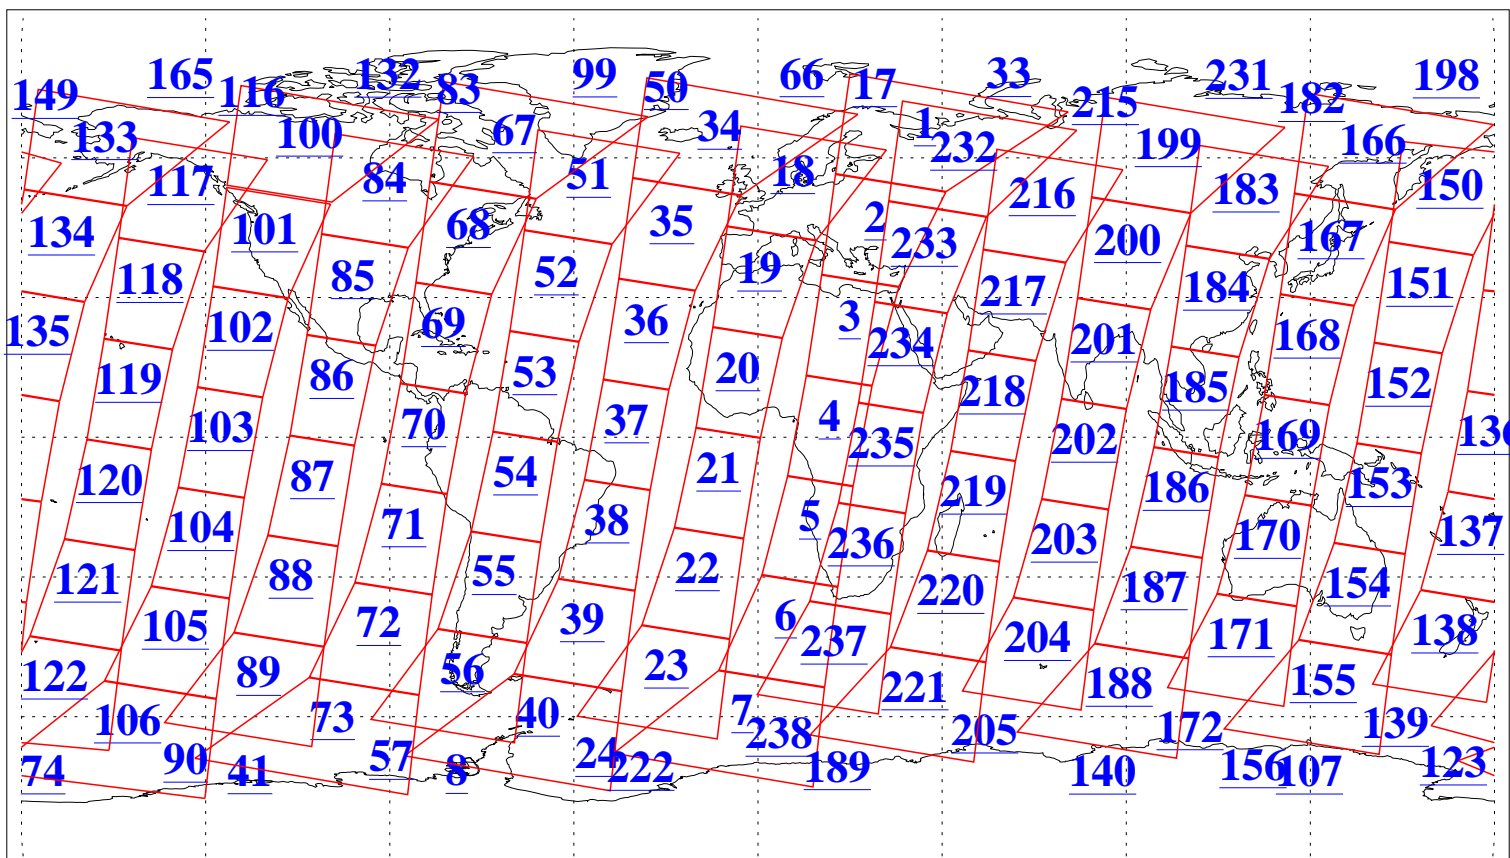

L1B Availability  
AMSU Granules: 240  
HSB Granules: 0  
AIRS Granules: 240

23 Dec 2013  
DoY 357  
Aqua Day 4251  
Granules: 1 to 120

Granules: 121 to 240

Legend: AMSU Available, HSB Available, AIRS Available

L1B Availability  
AMSU Granules: 240  
HSB Granules: 0  
AIRS Granules: 240

23 Dec 2013  
DoY 357  
Aqua Day 4251

Ascending Granules

Descending Granules

Legend: AMSU Available, HSB Available, AIRS Available