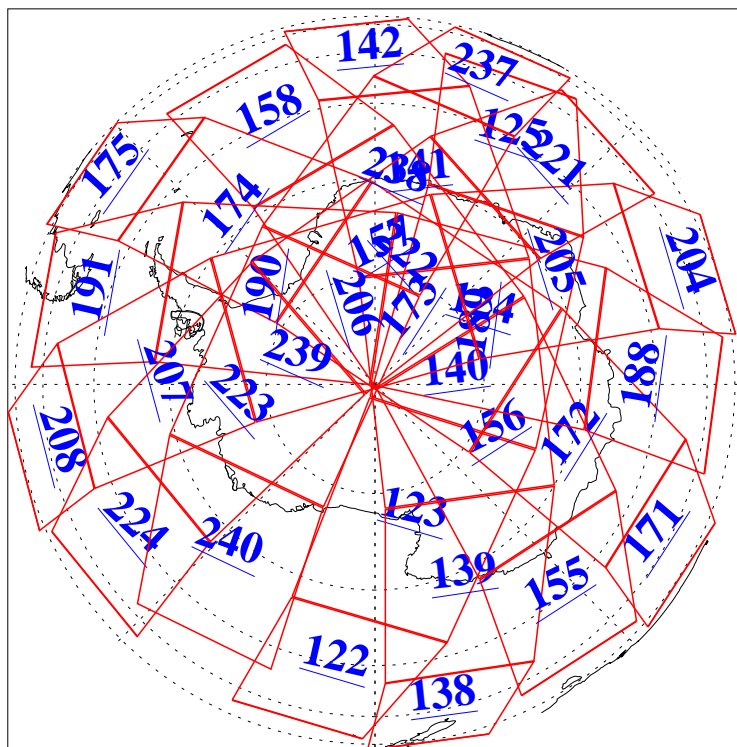

Legend: AMSU Available, HSB Available, AIRS Available