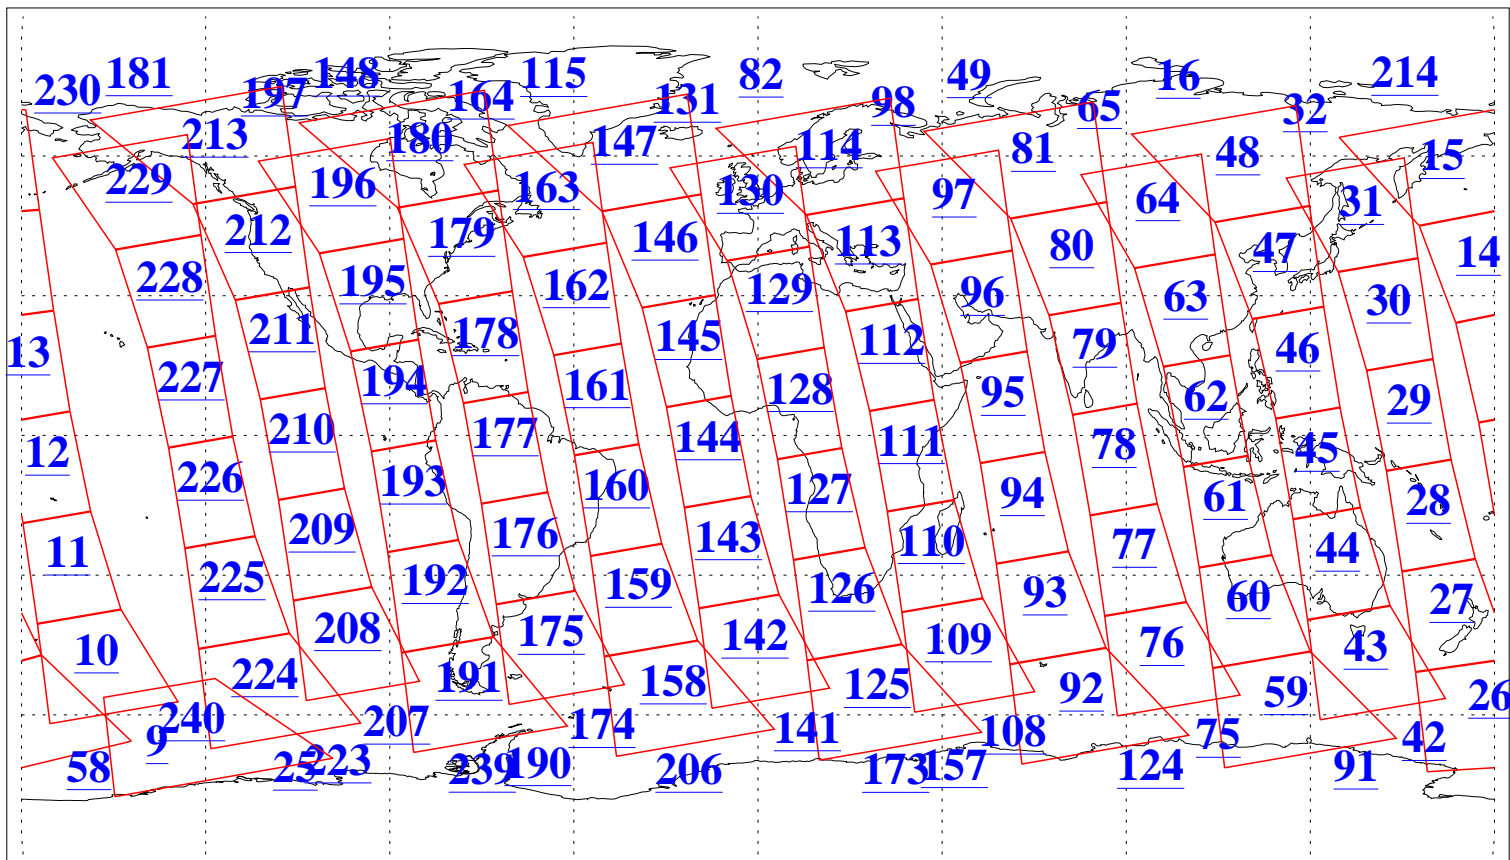

L1B Availability  
AMSU Granules: 240  
HSB Granules: 0  
AIRS Granules: 240

23 Dec 2013  
DoY 357  
Aqua Day 4251  
Granules: 1 to 120

Granules: 121 to 240

Legend: AMSU Available, HSB Available, AIRS Available

L1B Availability  
AMSU Granules: 240  
HSB Granules: 0  
AIRS Granules: 240

23 Dec 2013  
DoY 357  
Aqua Day 4251

Ascending Granules

Descending Granules

Legend: AMSU Available, HSB Available, AIRS Available