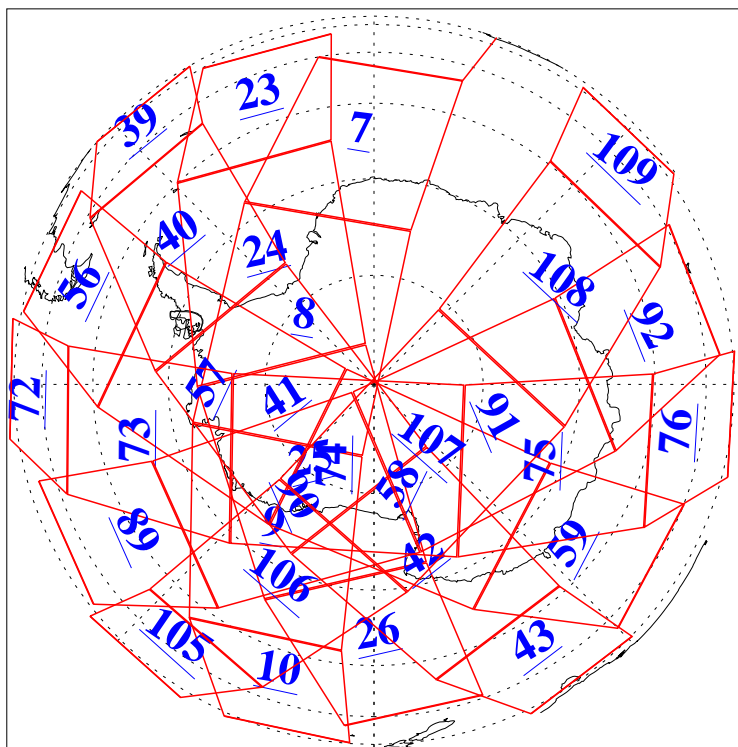

Legend: AMSU Available, HSB Available, AIRS Available