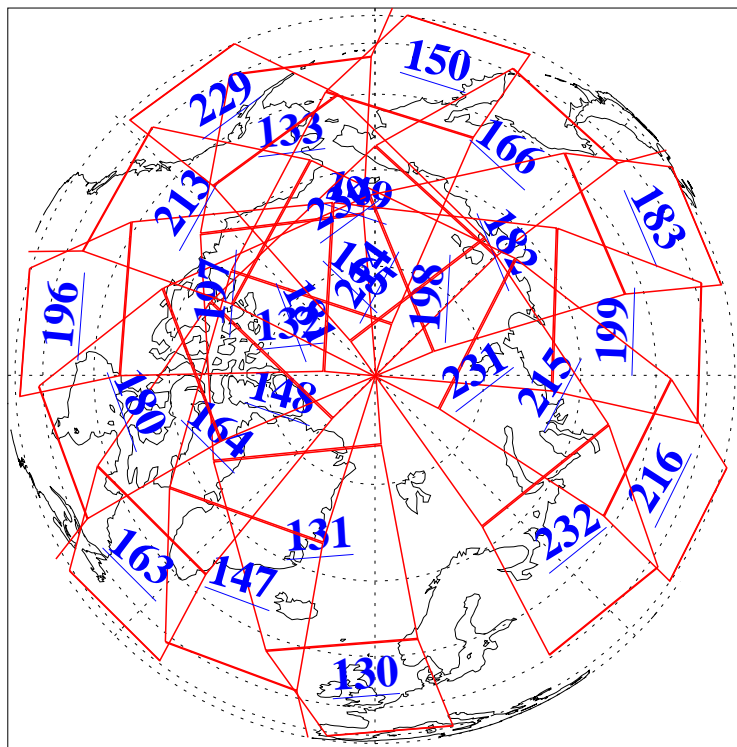

L1B Availability  
AMSU Granules: 240  
HSB Granules: 0  
AIRS Granules: 240

23 Dec 2013  
DoY 357  
Aqua Day 4251  
Granules: 1 to 120

Granules: 121 to 240

Legend: AMSU Available, HSB Available, AIRS Available

L1B Availability  
AMSU Granules: 240  
HSB Granules: 0  
AIRS Granules: 240

23 Dec 2013  
DoY 357  
Aqua Day 4251

Ascending Granules

Descending Granules

Legend: AMSU Available, HSB Available, AIRS Available

### Northern Hemisphere Granules