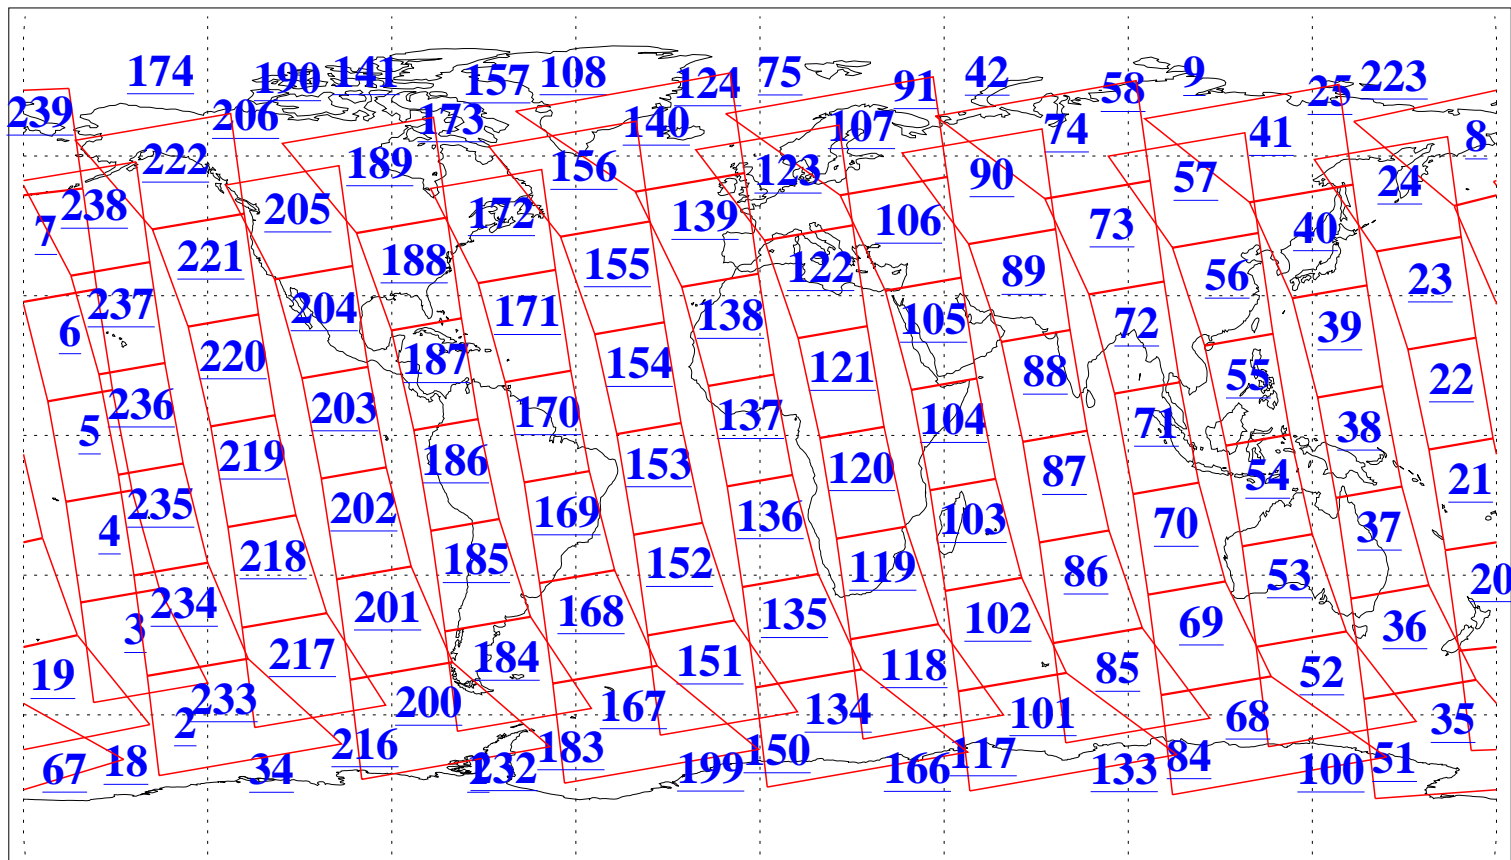

L1B Availability
AMSU Granules: 240
HSB Granules: 0
AIRS Granules: 240

22 Dec 2013
DoY 356
Aqua Day 4250
Granules: 1 to 120

Granules: 121 to 240

Legend: AMSU Available, HSB Available, AIRS Available

L1B Availability
AMSU Granules: 240
HSB Granules: 0
AIRS Granules: 240

22 Dec 2013
DoY 356
Aqua Day 4250

Ascending Granules

Descending Granules

Legend: AMSU Available, HSB Available, AIRS Available

L1B Availability
 AMSU Granules: 240
 HSB Granules: 0
 AIRS Granules: 240

22 Dec 2013
 DoY 356
 Aqua Day 4250

Northern Hemisphere Granules

Southern Hemisphere Granules

Legend: AMSU Available, HSB Available, AIRS Available