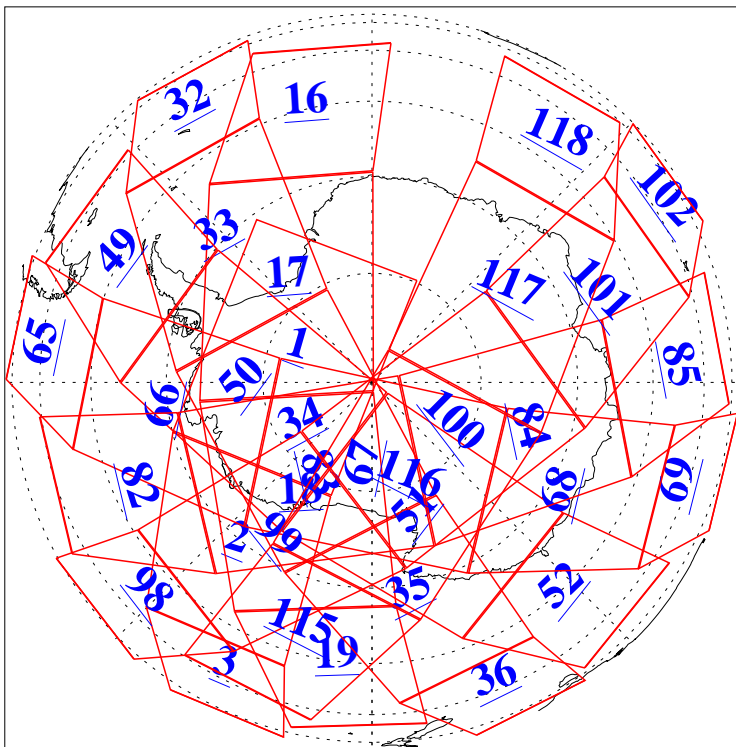

L1B Availability
AMSU Granules: 240
HSB Granules: 0
AIRS Granules: 240

22 Dec 2013
DoY 356
Aqua Day 4250
Granules: 1 to 120

Granules: 121 to 240

Legend: AMSU Available, HSB Available, AIRS Available

L1B Availability
AMSU Granules: 240
HSB Granules: 0
AIRS Granules: 240

22 Dec 2013
DoY 356
Aqua Day 4250

Ascending Granules

Descending Granules

Legend: AMSU Available, HSB Available, AIRS Available

L1B Availability
 AMSU Granules: 240
 HSB Granules: 0
 AIRS Granules: 240

22 Dec 2013
 DoY 356
 Aqua Day 4250

Northern Hemisphere Granules

Southern Hemisphere Granules

Legend: AMSU Available, HSB Available, AIRS Available