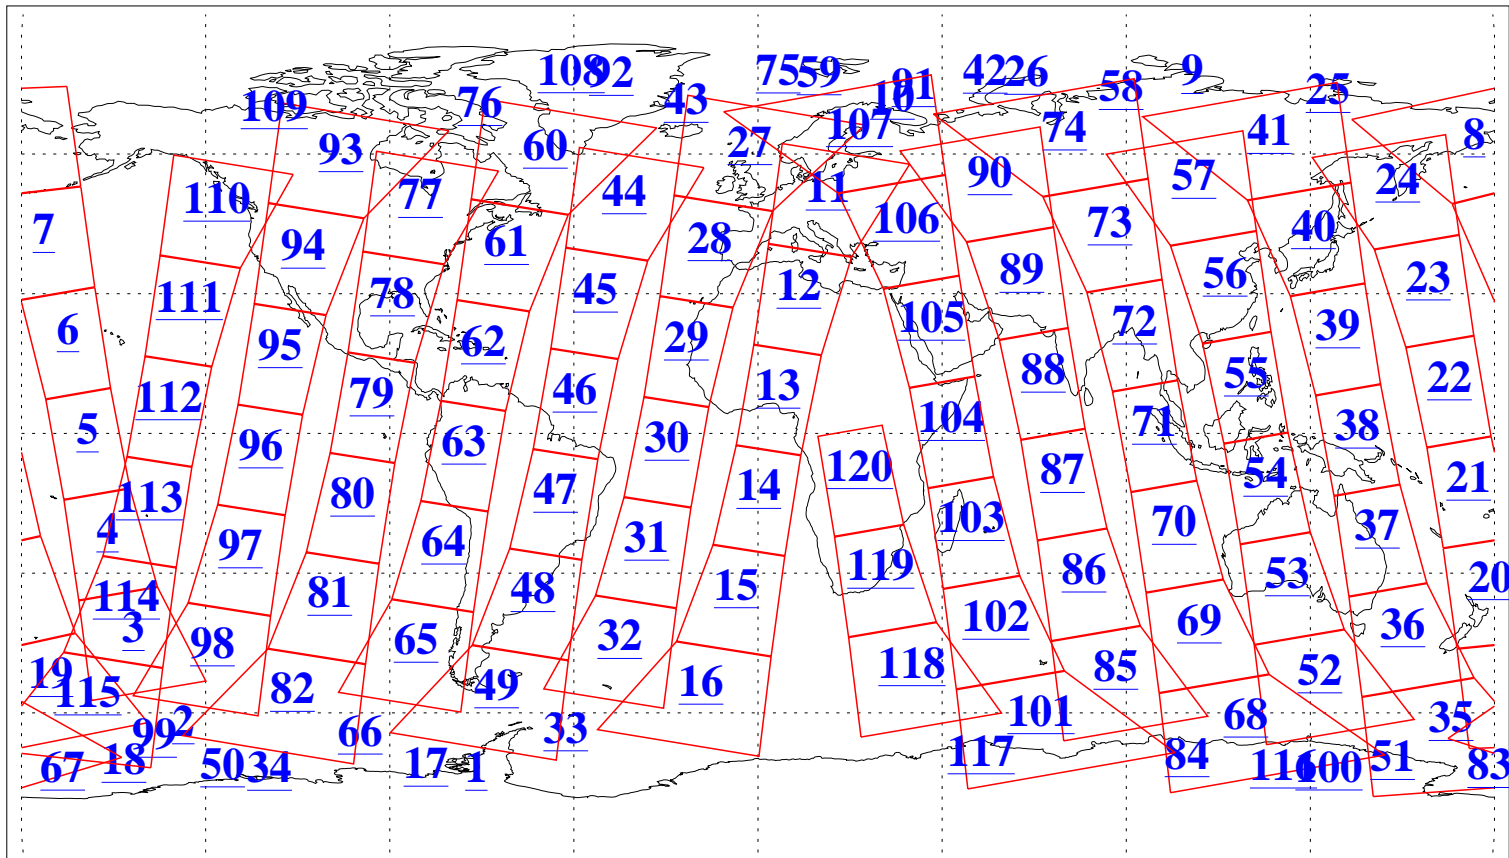

L1B Availability
AMSU Granules: 240
HSB Granules: 0
AIRS Granules: 240

22 Dec 2013
DoY 356
Aqua Day 4250
Granules: 1 to 120

Granules: 121 to 240

Legend: AMSU Available, HSB Available, AIRS Available

L1B Availability
AMSU Granules: 240
HSB Granules: 0
AIRS Granules: 240

22 Dec 2013
DoY 356
Aqua Day 4250

Ascending Granules

Descending Granules

Legend: AMSU Available, HSB Available, AIRS Available

L1B Availability
 AMSU Granules: 240
 HSB Granules: 0
 AIRS Granules: 240

22 Dec 2013
 DoY 356
 Aqua Day 4250

Northern Hemisphere Granules

Southern Hemisphere Granules

Legend: AMSU Available, HSB Available, AIRS Available