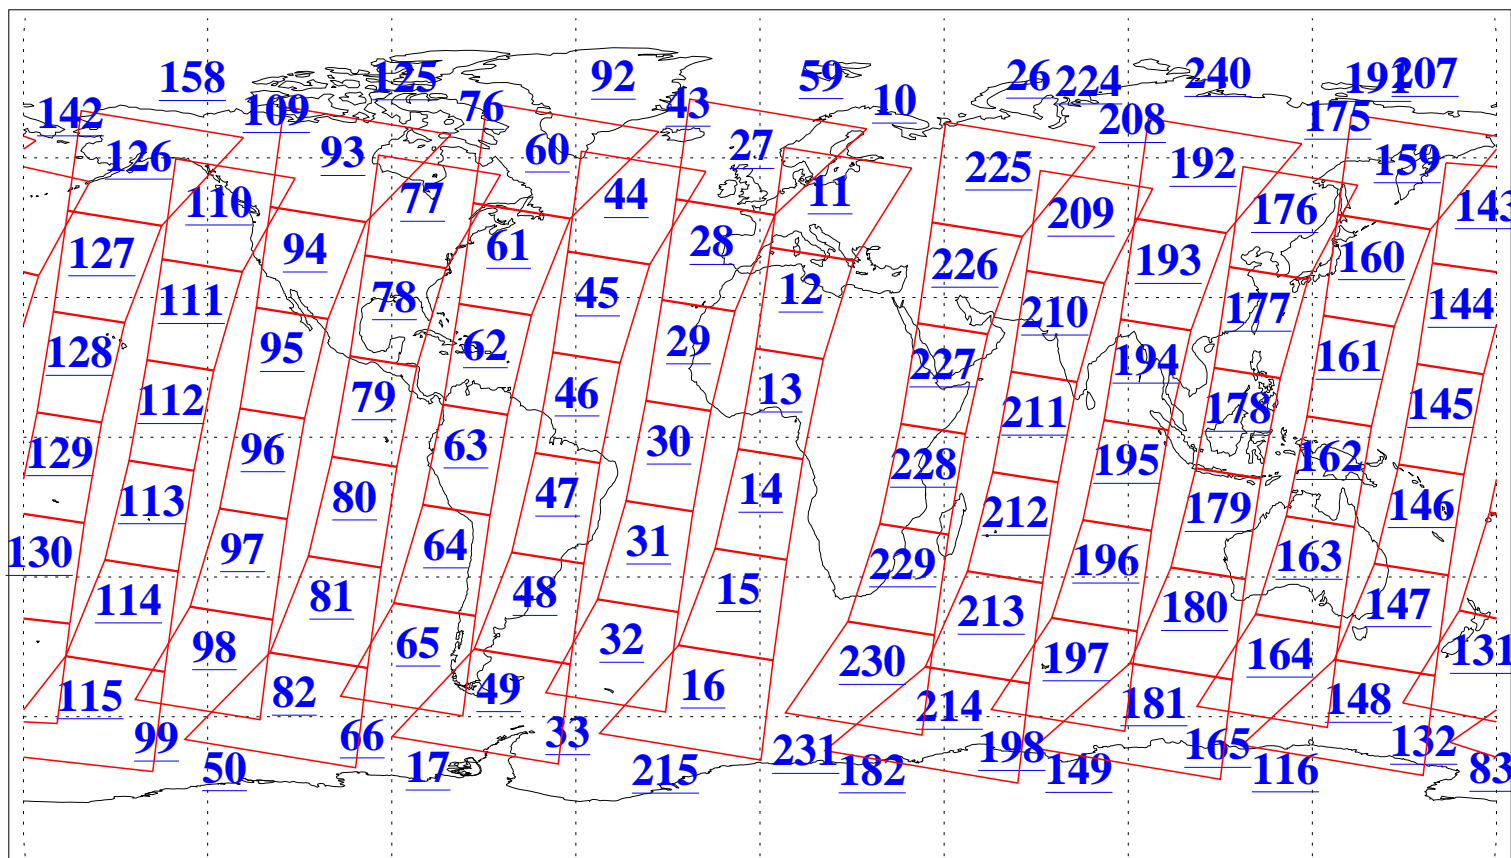

L1B Availability
AMSU Granules: 240
HSB Granules: 0
AIRS Granules: 240

22 Dec 2013
DoY 356
Aqua Day 4250
Granules: 1 to 120

Granules: 121 to 240

Legend: AMSU Available, HSB Available, AIRS Available

L1B Availability
AMSU Granules: 240
HSB Granules: 0
AIRS Granules: 240

22 Dec 2013
DoY 356
Aqua Day 4250

Ascending Granules

Descending Granules

Legend: AMSU Available, HSB Available, AIRS Available

L1B Availability
 AMSU Granules: 240
 HSB Granules: 0
 AIRS Granules: 240

22 Dec 2013
 DoY 356
 Aqua Day 4250

Northern Hemisphere Granules

Southern Hemisphere Granules

Legend: AMSU Available, HSB Available, AIRS Available