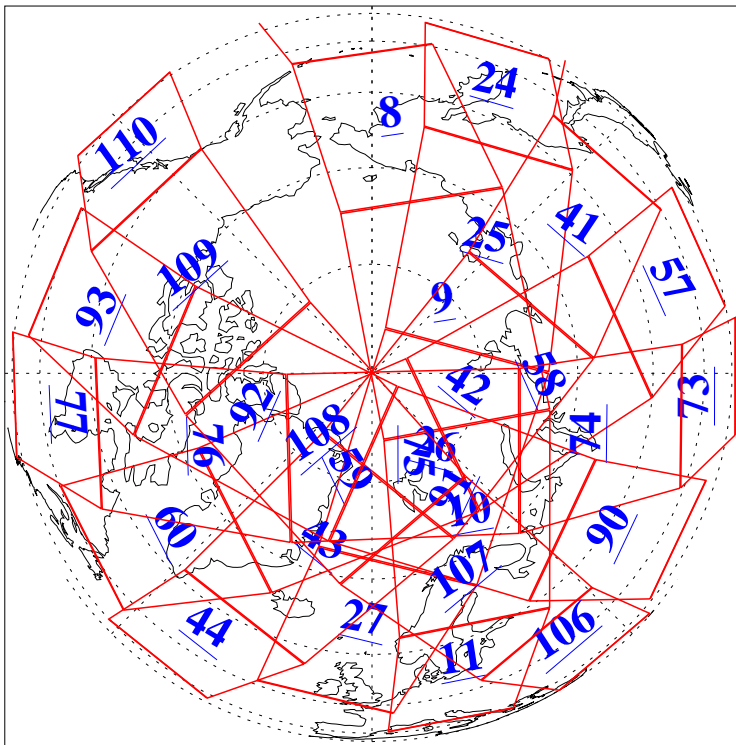

L1B Availability
AMSU Granules: 240
HSB Granules: 0
AIRS Granules: 240

22 Dec 2013
DoY 356
Aqua Day 4250
Granules: 1 to 120

Granules: 121 to 240

Legend: AMSU Available, HSB Available, AIRS Available

L1B Availability
AMSU Granules: 240
HSB Granules: 0
AIRS Granules: 240

22 Dec 2013
DoY 356
Aqua Day 4250

Ascending Granules

Descending Granules

Legend: AMSU Available, HSB Available, AIRS Available

L1B Availability
 AMSU Granules: 240
 HSB Granules: 0
 AIRS Granules: 240

22 Dec 2013
 DoY 356
 Aqua Day 4250

Northern Hemisphere Granules

Southern Hemisphere Granules

Legend: AMSU Available, HSB Available, AIRS Available