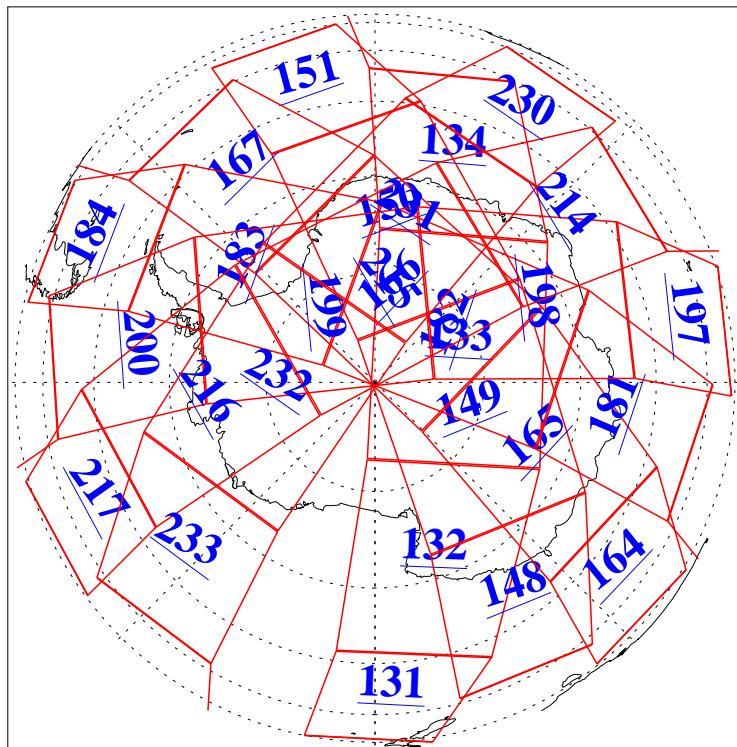

L1B Availability
AMSU Granules: 240
HSB Granules: 0
AIRS Granules: 240

22 Dec 2013
DoY 356
Aqua Day 4250
Granules: 1 to 120

Granules: 121 to 240

Legend: AMSU Available, HSB Available, AIRS Available

L1B Availability
AMSU Granules: 240
HSB Granules: 0
AIRS Granules: 240

22 Dec 2013
DoY 356
Aqua Day 4250

Ascending Granules

Descending Granules

Legend: AMSU Available, HSB Available, AIRS Available

L1B Availability
 AMSU Granules: 240
 HSB Granules: 0
 AIRS Granules: 240

22 Dec 2013
 DoY 356
 Aqua Day 4250

Northern Hemisphere Granules

Southern Hemisphere Granules

Legend: AMSU Available, HSB Available, AIRS Available