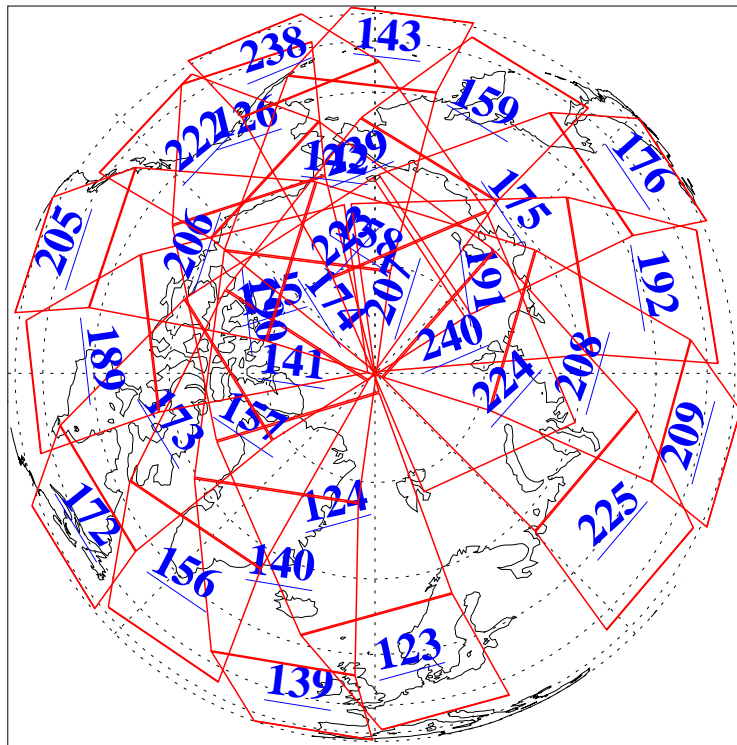

22 Dec 2013
DoY 356
Aqua Day 4250

Ascending Granules

Descending Granules

Legend: AMSU Available, HSB Available, AIRS Available

L1B Availability
 AMSU Granules: 240
 HSB Granules: 0
 AIRS Granules: 240

22 Dec 2013
 DoY 356
 Aqua Day 4250

Northern Hemisphere Granules

Southern Hemisphere Granules

Legend: AMSU Available, HSB Available, AIRS Available