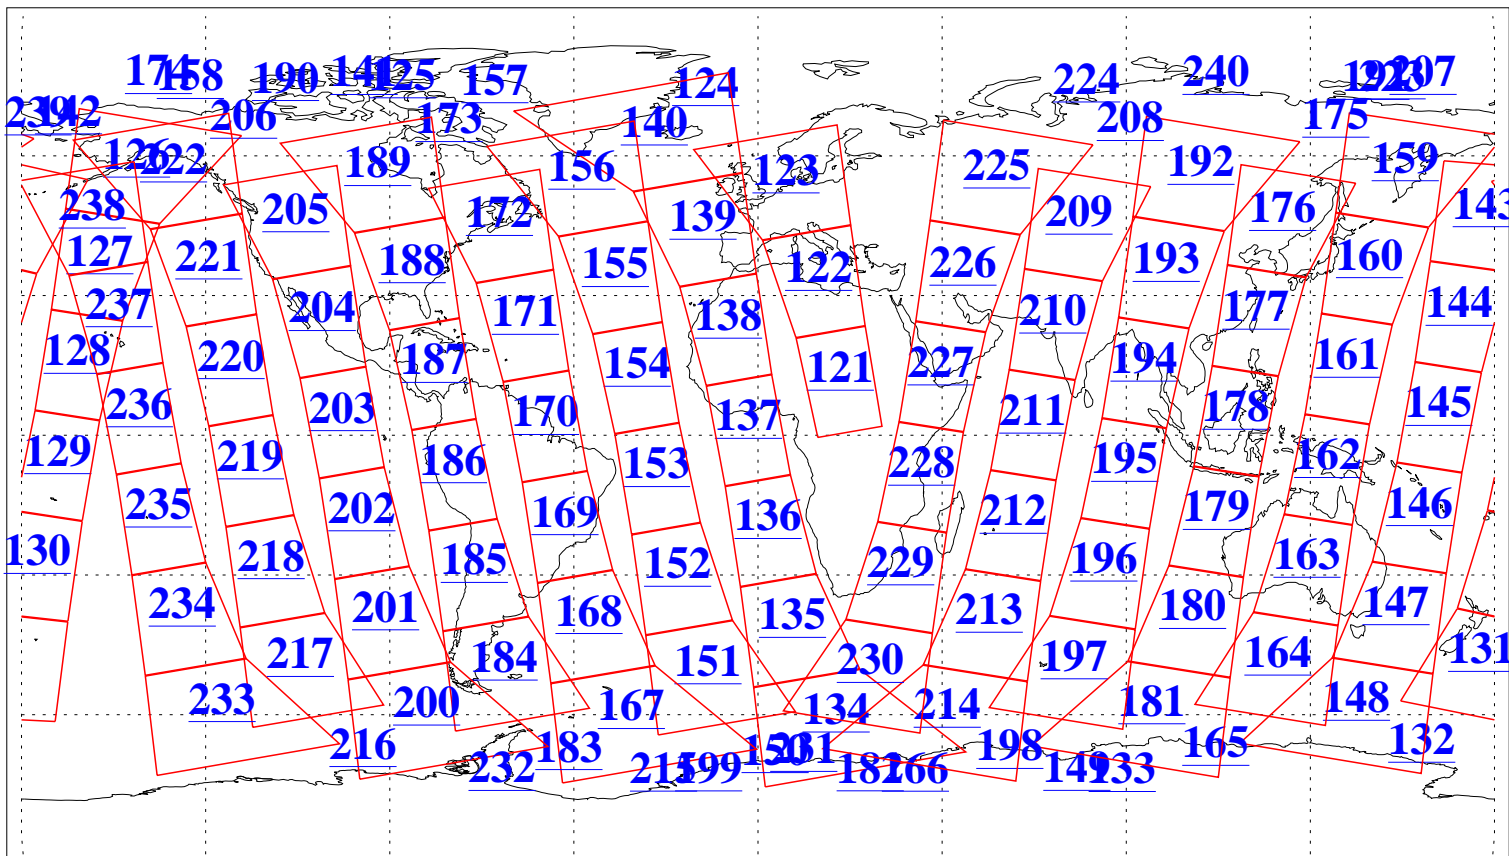

L1B Availability
AMSU Granules: 240
HSB Granules: 0
AIRS Granules: 240

22 Dec 2013
DoY 356
Aqua Day 4250
Granules: 1 to 120

Granules: 121 to 240

Legend: AMSU Available, HSB Available, AIRS Available

L1B Availability
AMSU Granules: 240
HSB Granules: 0
AIRS Granules: 240

22 Dec 2013
DoY 356
Aqua Day 4250

Ascending Granules

Descending Granules

Legend: AMSU Available, HSB Available, AIRS Available

L1B Availability
 AMSU Granules: 240
 HSB Granules: 0
 AIRS Granules: 240

22 Dec 2013
 DoY 356
 Aqua Day 4250

Northern Hemisphere Granules

Southern Hemisphere Granules

Legend: AMSU Available, HSB Available, AIRS Available