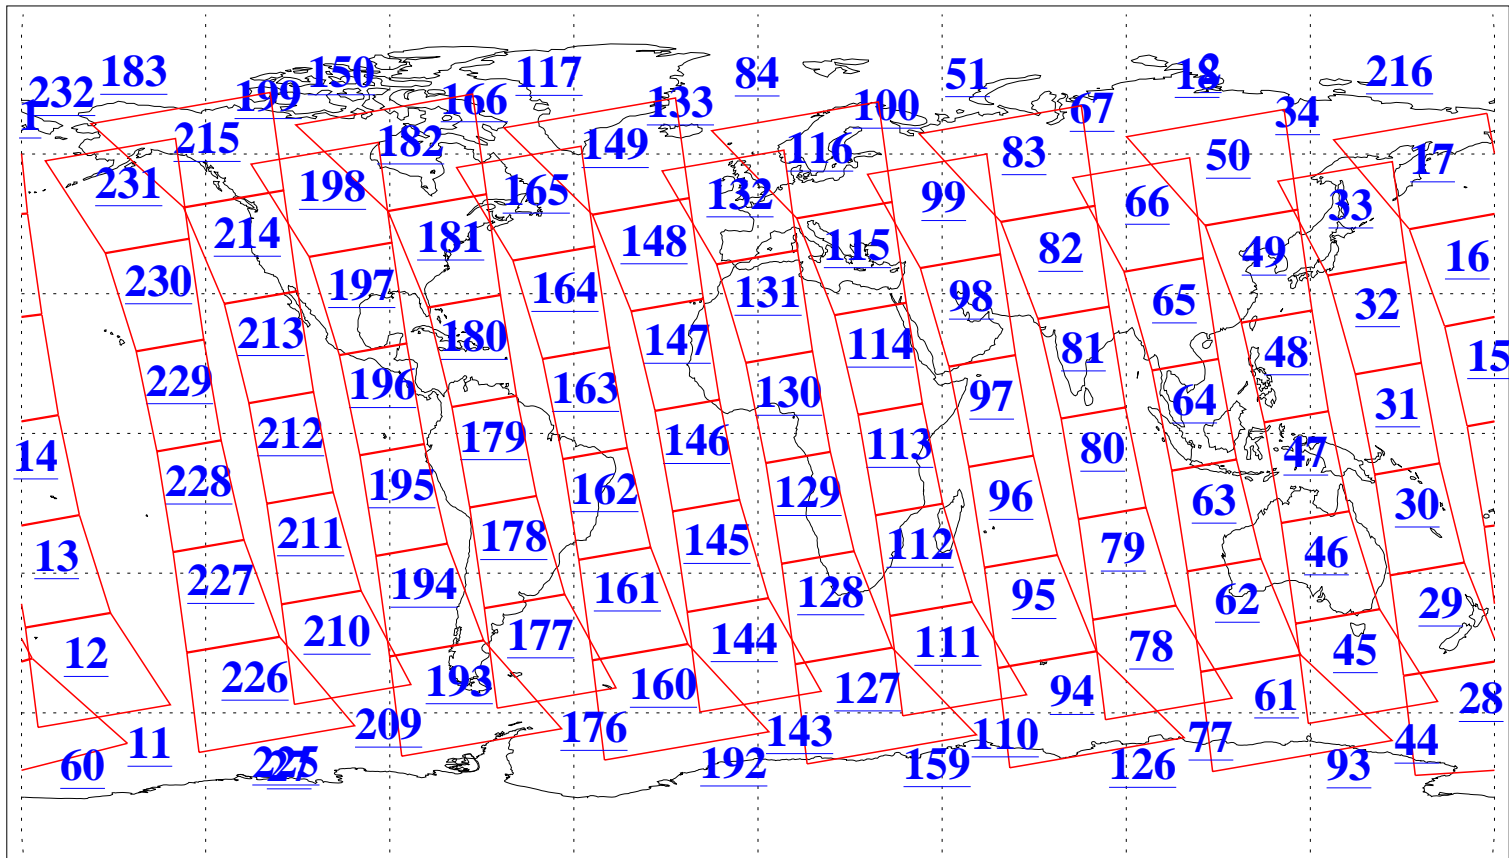

L1B Availability
AMSU Granules: 240
HSB Granules: 0
AIRS Granules: 240

21 Dec 2013
DoY 355
Aqua Day 4249
Granules: 1 to 120

Granules: 121 to 240

Legend: AMSU Available, HSB Available, AIRS Available

L1B Availability
AMSU Granules: 240
HSB Granules: 0
AIRS Granules: 240

21 Dec 2013
DoY 355
Aqua Day 4249

Ascending Granules

Descending Granules

Legend: AMSU Available, HSB Available, AIRS Available

L1B Availability
 AMSU Granules: 240
 HSB Granules: 0
 AIRS Granules: 240

21 Dec 2013
 DoY 355
 Aqua Day 4249

Northern Hemisphere Granules

Southern Hemisphere Granules

Legend: AMSU Available, HSB Available, AIRS Available