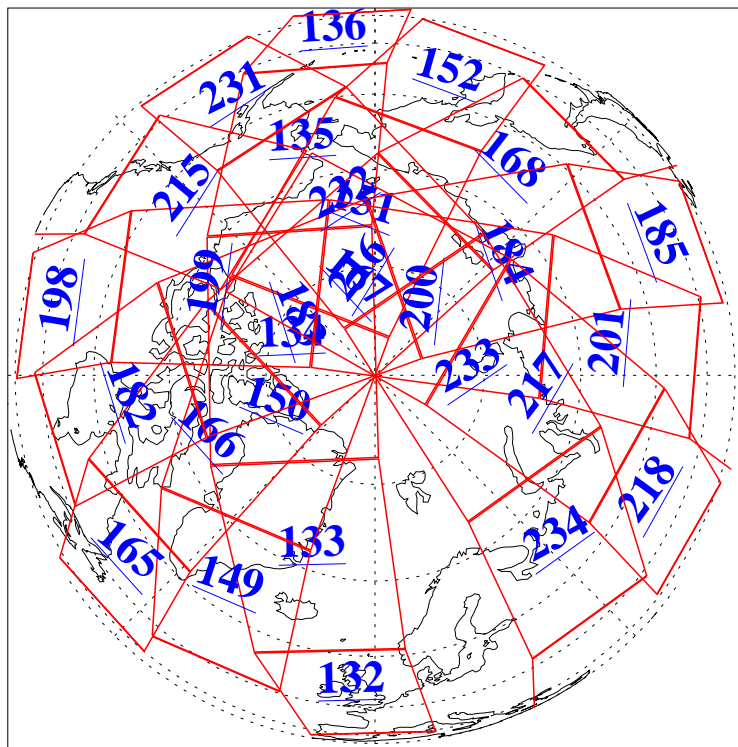

L1B Availability
AMSU Granules: 240
HSB Granules: 0
AIRS Granules: 240

21 Dec 2013
DoY 355
Aqua Day 4249
Granules: 1 to 120

Granules: 121 to 240

Legend: AMSU Available, HSB Available, AIRS Available

L1B Availability
AMSU Granules: 240
HSB Granules: 0
AIRS Granules: 240

21 Dec 2013
DoY 355
Aqua Day 4249

Ascending Granules

Descending Granules

Legend: AMSU Available, HSB Available, AIRS Available

L1B Availability
 AMSU Granules: 240
 HSB Granules: 0
 AIRS Granules: 240

21 Dec 2013
 DoY 355
 Aqua Day 4249

Northern Hemisphere Granules

Southern Hemisphere Granules

Legend: AMSU Available, HSB Available, AIRS Available