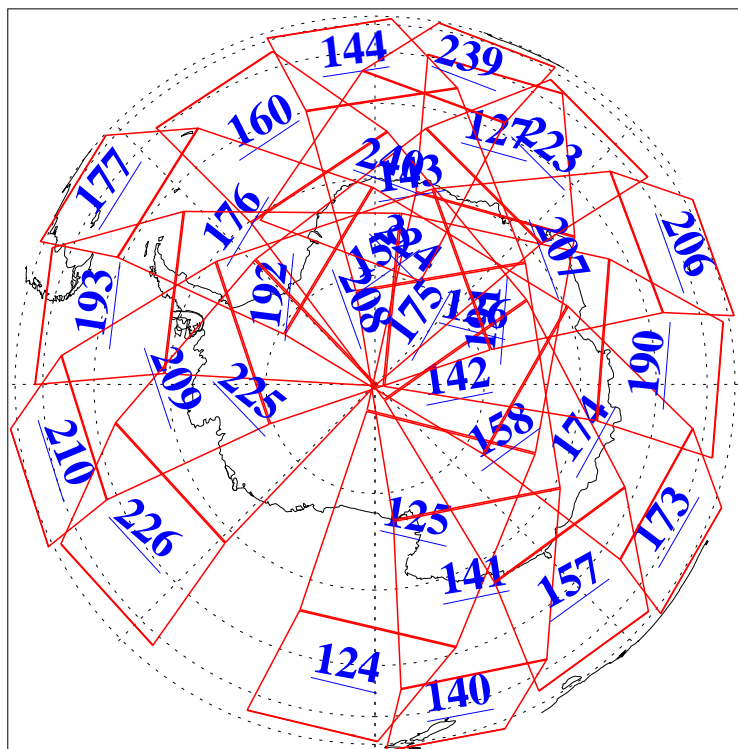

L1B Availability
AMSU Granules: 240
HSB Granules: 0
AIRS Granules: 240

21 Dec 2013
DoY 355
Aqua Day 4249
Granules: 1 to 120

Granules: 121 to 240

Legend: AMSU Available, HSB Available, AIRS Available

L1B Availability
AMSU Granules: 240
HSB Granules: 0
AIRS Granules: 240

21 Dec 2013
DoY 355
Aqua Day 4249

Ascending Granules

Descending Granules

Legend: AMSU Available, HSB Available, AIRS Available

L1B Availability
 AMSU Granules: 240
 HSB Granules: 0
 AIRS Granules: 240

21 Dec 2013
 DoY 355
 Aqua Day 4249

Northern Hemisphere Granules

Southern Hemisphere Granules

Legend: AMSU Available, HSB Available, AIRS Available