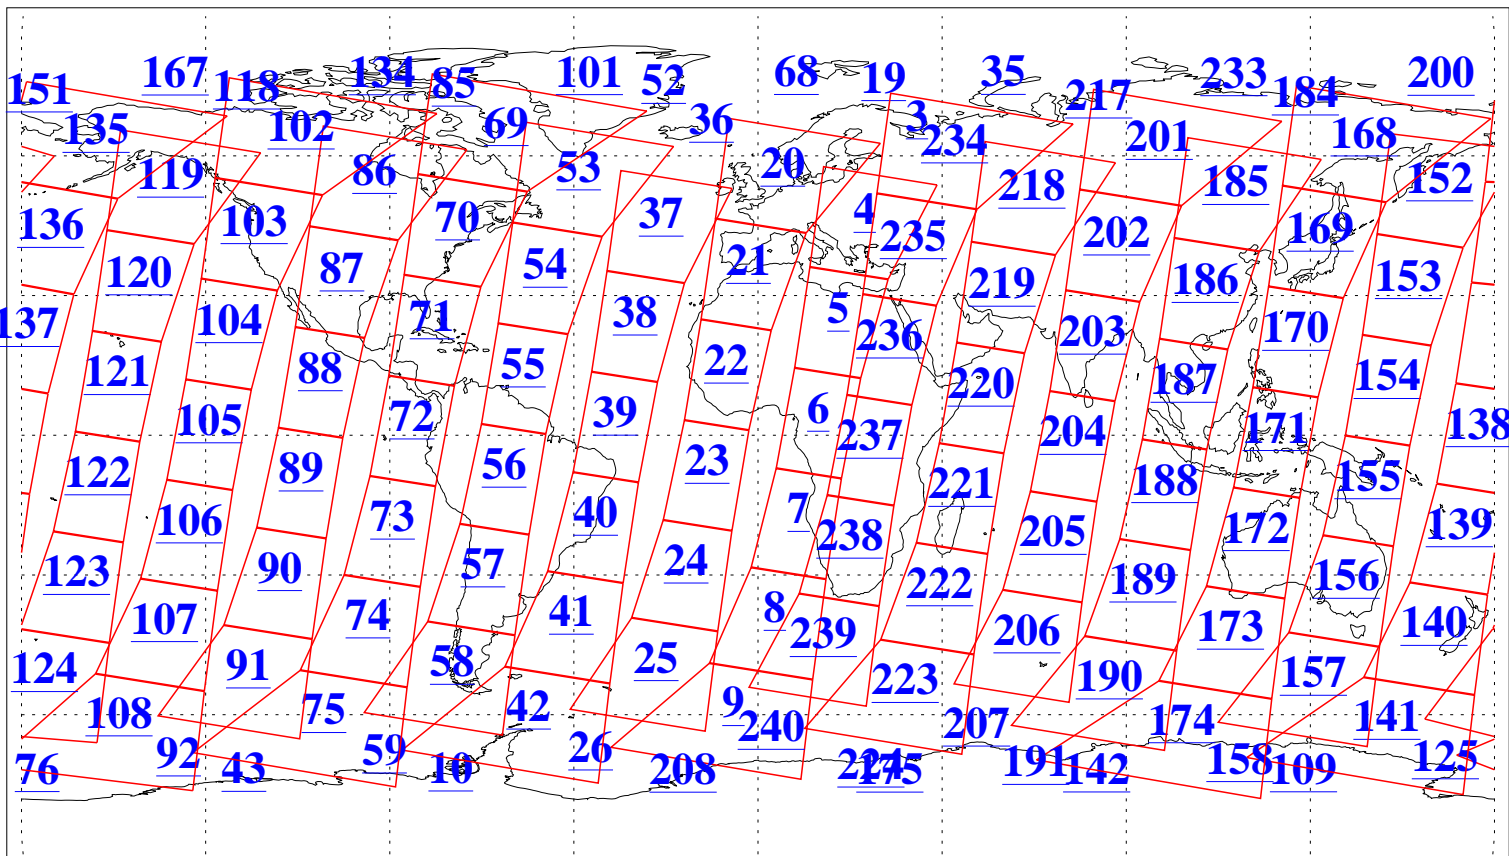

L1B Availability
AMSU Granules: 240
HSB Granules: 0
AIRS Granules: 240

21 Dec 2013
DoY 355
Aqua Day 4249
Granules: 1 to 120

Granules: 121 to 240

Legend: AMSU Available, HSB Available, AIRS Available

L1B Availability
AMSU Granules: 240
HSB Granules: 0
AIRS Granules: 240

21 Dec 2013
DoY 355
Aqua Day 4249

Ascending Granules

Descending Granules

Legend: AMSU Available, HSB Available, AIRS Available

L1B Availability
 AMSU Granules: 240
 HSB Granules: 0
 AIRS Granules: 240

21 Dec 2013
 DoY 355
 Aqua Day 4249

Northern Hemisphere Granules

Southern Hemisphere Granules

Legend: AMSU Available, HSB Available, AIRS Available