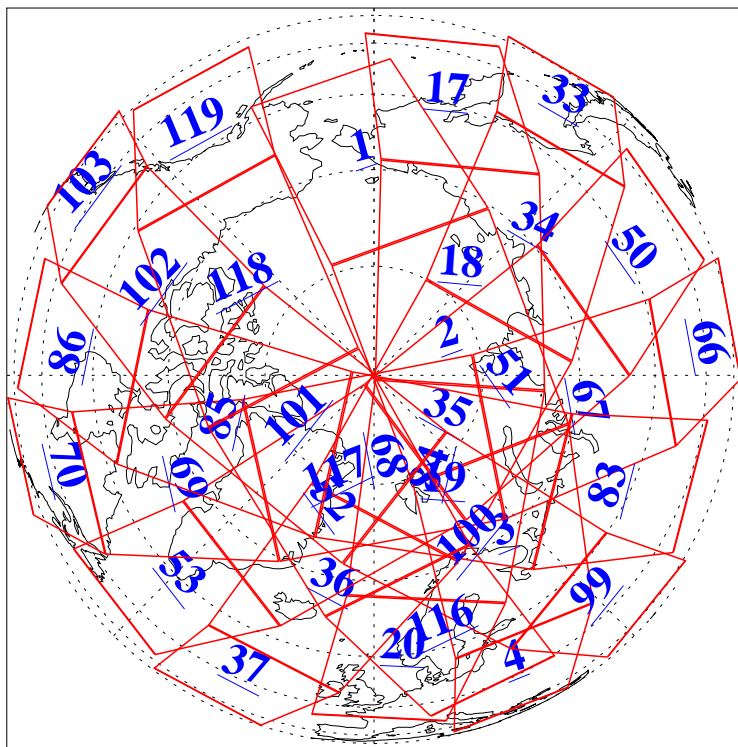

L1B Availability
AMSU Granules: 240
HSB Granules: 0
AIRS Granules: 240

21 Dec 2013
DoY 355
Aqua Day 4249
Granules: 1 to 120

Granules: 121 to 240

Legend: AMSU Available, HSB Available, AIRS Available

L1B Availability
AMSU Granules: 240
HSB Granules: 0
AIRS Granules: 240

21 Dec 2013
DoY 355
Aqua Day 4249

Ascending Granules

Descending Granules

Legend: AMSU Available, HSB Available, AIRS Available

L1B Availability
 AMSU Granules: 240
 HSB Granules: 0
 AIRS Granules: 240

21 Dec 2013
 DoY 355
 Aqua Day 4249

Northern Hemisphere Granules

Southern Hemisphere Granules

Legend: AMSU Available, HSB Available, AIRS Available