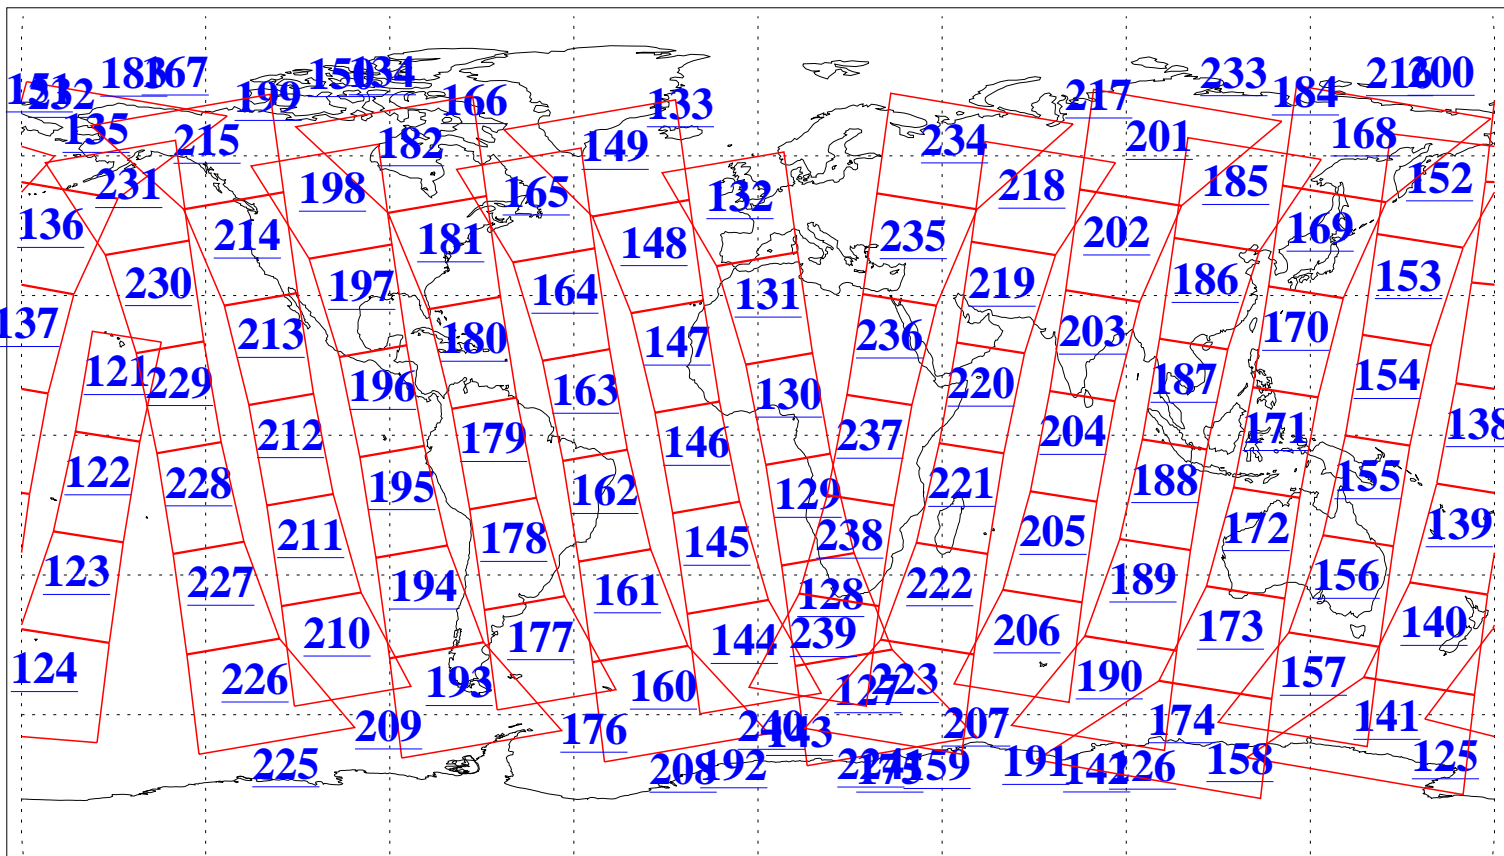

L1B Availability
AMSU Granules: 240
HSB Granules: 0
AIRS Granules: 240

21 Dec 2013
DoY 355
Aqua Day 4249
Granules: 1 to 120

Granules: 121 to 240

Legend: AMSU Available, HSB Available, AIRS Available

L1B Availability
AMSU Granules: 240
HSB Granules: 0
AIRS Granules: 240

21 Dec 2013
DoY 355
Aqua Day 4249

Ascending Granules

Descending Granules

Legend: AMSU Available, HSB Available, AIRS Available

L1B Availability
 AMSU Granules: 240
 HSB Granules: 0
 AIRS Granules: 240

21 Dec 2013
 DoY 355
 Aqua Day 4249

Northern Hemisphere Granules

Southern Hemisphere Granules

Legend: AMSU Available, HSB Available, AIRS Available