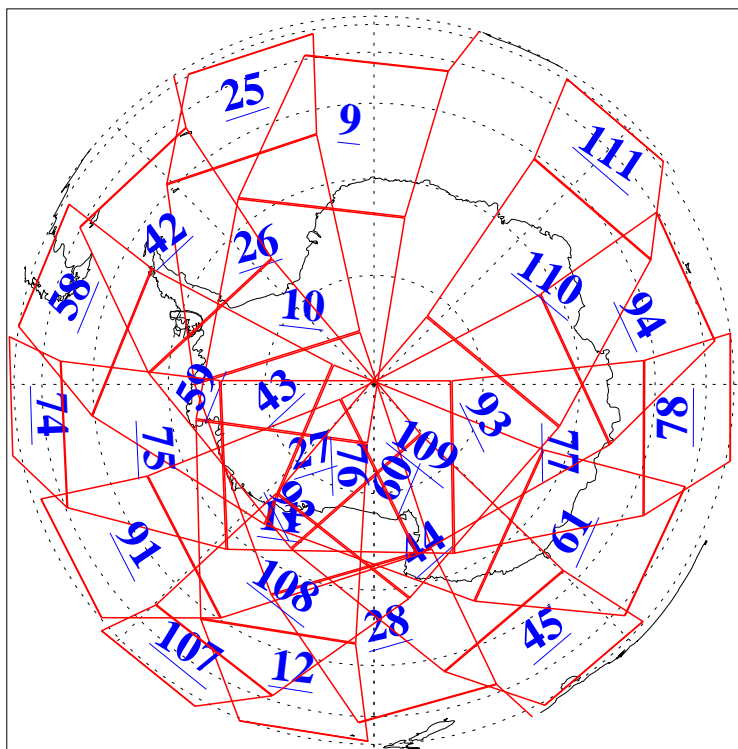

L1B Availability
AMSU Granules: 240
HSB Granules: 0
AIRS Granules: 240

21 Dec 2013
DoY 355
Aqua Day 4249
Granules: 1 to 120

Granules: 121 to 240

Legend: AMSU Available, HSB Available, AIRS Available

L1B Availability
AMSU Granules: 240
HSB Granules: 0
AIRS Granules: 240

21 Dec 2013
DoY 355
Aqua Day 4249

Ascending Granules

Descending Granules

Legend: AMSU Available, HSB Available, AIRS Available

L1B Availability
 AMSU Granules: 240
 HSB Granules: 0
 AIRS Granules: 240

21 Dec 2013
 DoY 355
 Aqua Day 4249

Northern Hemisphere Granules

Southern Hemisphere Granules

Legend: AMSU Available, HSB Available, AIRS Available