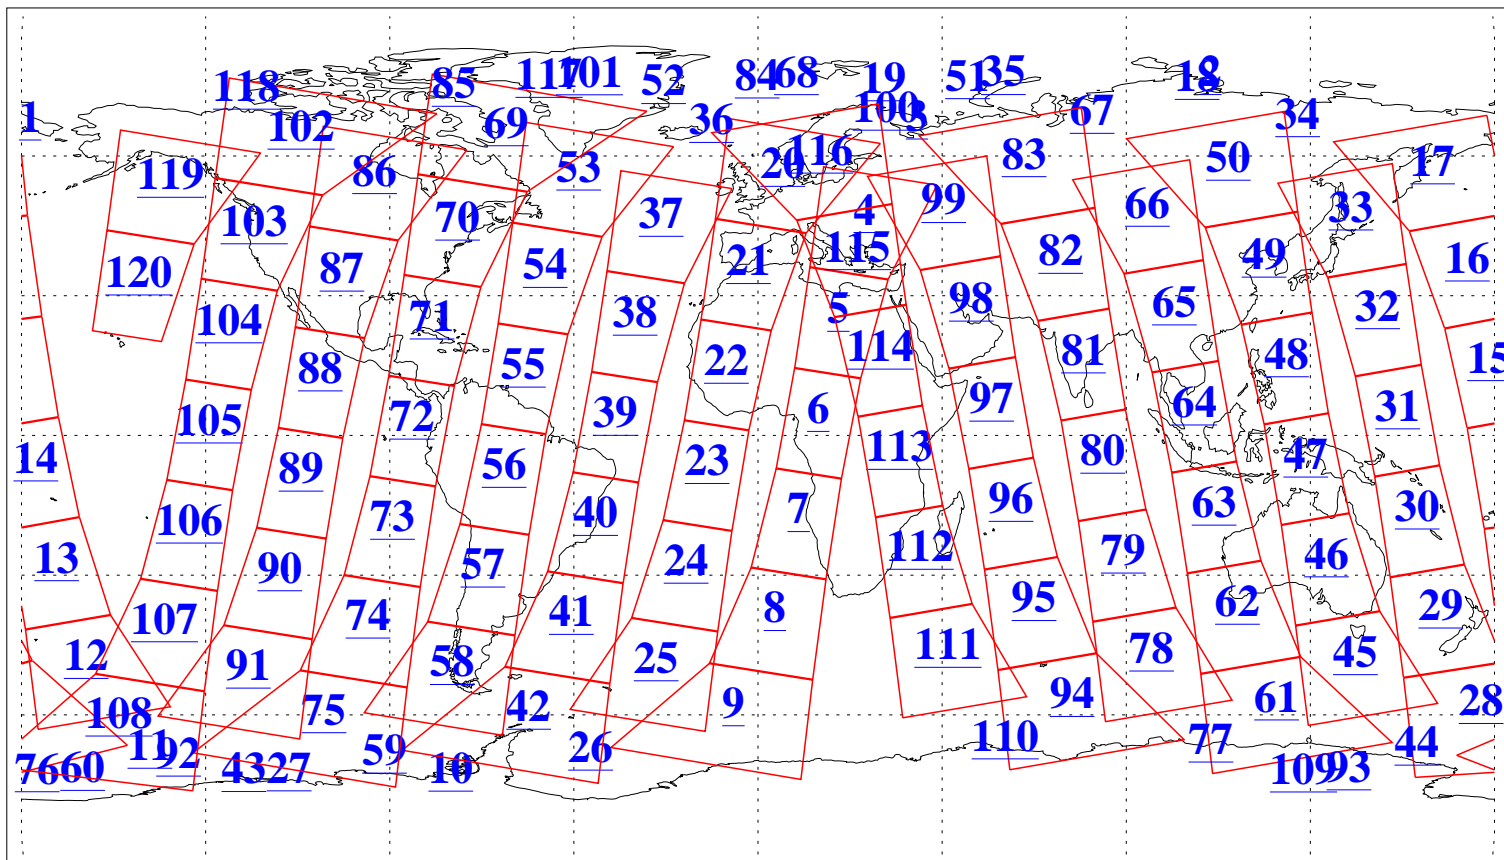

L1B Availability
AMSU Granules: 240
HSB Granules: 0
AIRS Granules: 240

21 Dec 2013
DoY 355
Aqua Day 4249
Granules: 1 to 120

Granules: 121 to 240

Legend: AMSU Available, HSB Available, AIRS Available

L1B Availability
AMSU Granules: 240
HSB Granules: 0
AIRS Granules: 240

21 Dec 2013
DoY 355
Aqua Day 4249

Ascending Granules

Descending Granules

Legend: AMSU Available, HSB Available, AIRS Available

L1B Availability
 AMSU Granules: 240
 HSB Granules: 0
 AIRS Granules: 240

21 Dec 2013
 DoY 355
 Aqua Day 4249

Northern Hemisphere Granules

Southern Hemisphere Granules

Legend: AMSU Available, HSB Available, AIRS Available