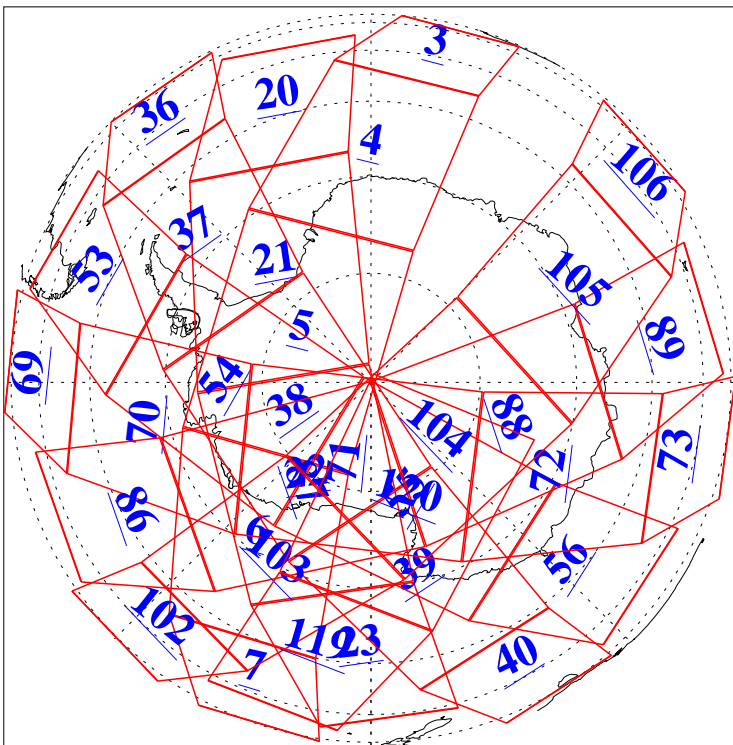

L1B Availability  
AMSU Granules: 240  
HSB Granules: 0  
AIRS Granules: 217

18 Dec 2013  
DoY 352  
Aqua Day 4246

Ascending Granules

Descending Granules

Legend: AMSU Available, HSB Available, AIRS Available

L1B Availability  
 AMSU Granules: 240  
 HSB Granules: 0  
 AIRS Granules: 217

18 Dec 2013  
 DoY 352  
 Aqua Day 4246

Northern Hemisphere Granules

Southern Hemisphere Granules

Legend: AMSU Available, ~~HSB Available~~, AIRS Available