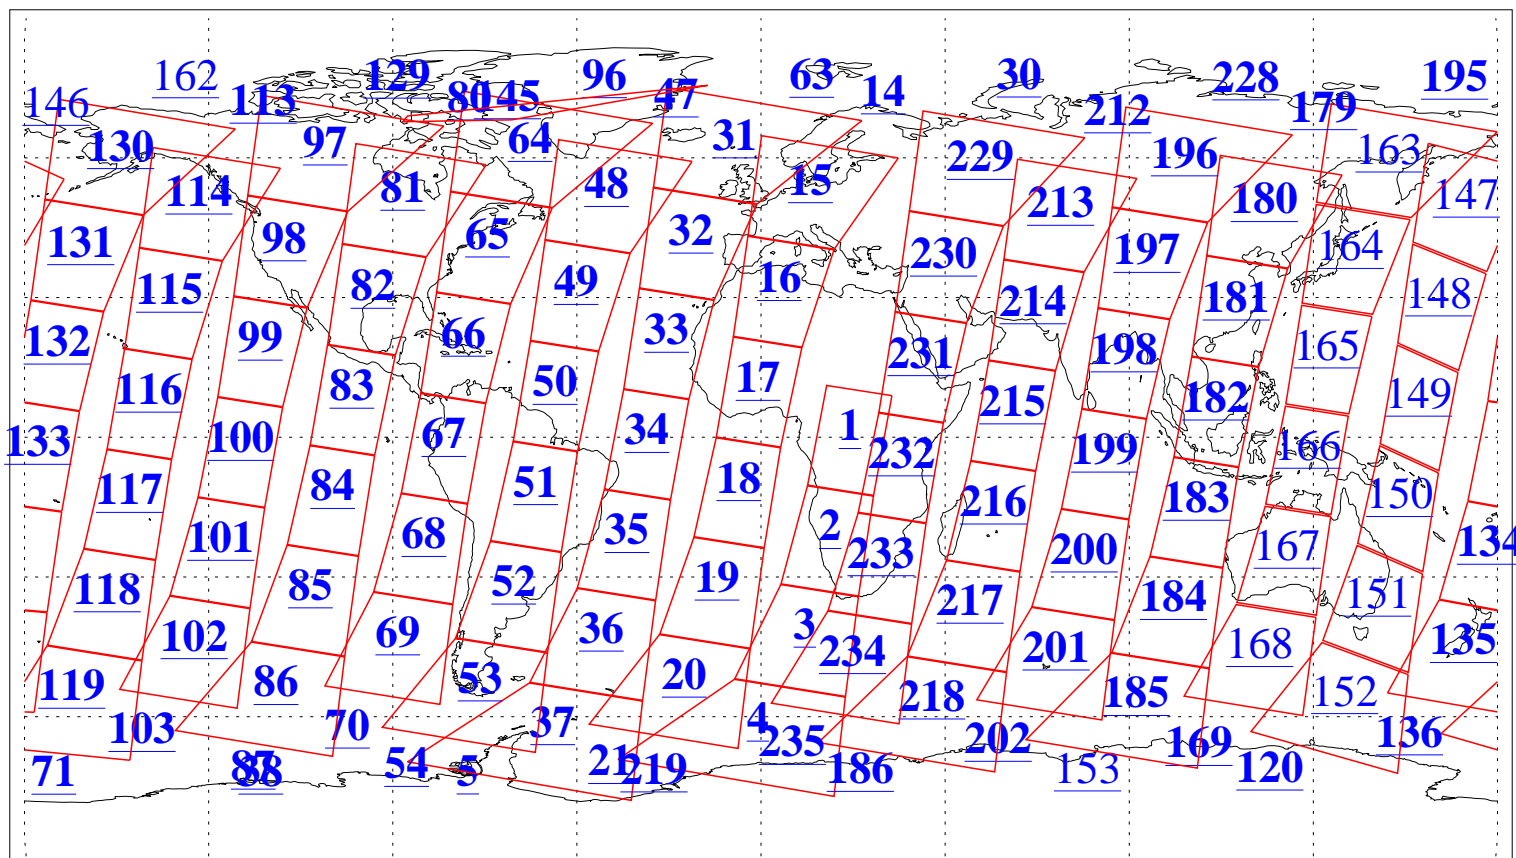

L1B Availability  
AMSU Granules: 240  
HSB Granules: 0  
AIRS Granules: 217

18 Dec 2013  
DoY 352  
Aqua Day 4246

Ascending Granules

Descending Granules

Legend: AMSU Available, HSB Available, AIRS Available

L1B Availability  
 AMSU Granules: 240  
 HSB Granules: 0  
 AIRS Granules: 217

18 Dec 2013  
 DoY 352  
 Aqua Day 4246

Northern Hemisphere Granules

Southern Hemisphere Granules

Legend: AMSU Available, ~~HSB Available~~, AIRS Available