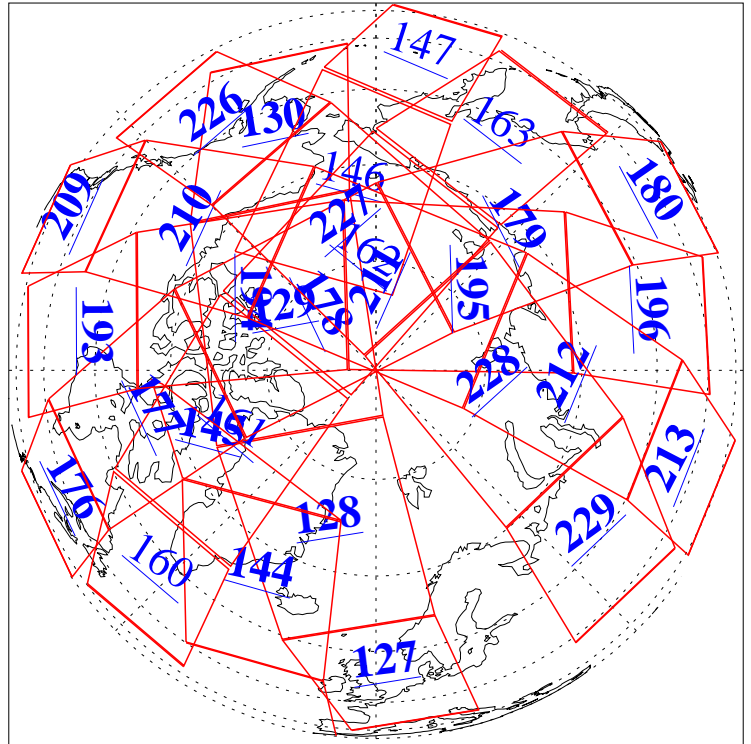

L1B Availability  
AMSU Granules: 240  
HSB Granules: 0  
AIRS Granules: 217

18 Dec 2013  
DoY 352  
Aqua Day 4246

Ascending Granules

Descending Granules

Legend: AMSU Available, HSB Available, AIRS Available

L1B Availability  
 AMSU Granules: 240  
 HSB Granules: 0  
 AIRS Granules: 217

18 Dec 2013  
 DoY 352  
 Aqua Day 4246

Northern Hemisphere Granules

Southern Hemisphere Granules

Legend: AMSU Available, ~~HSB Available~~, AIRS Available