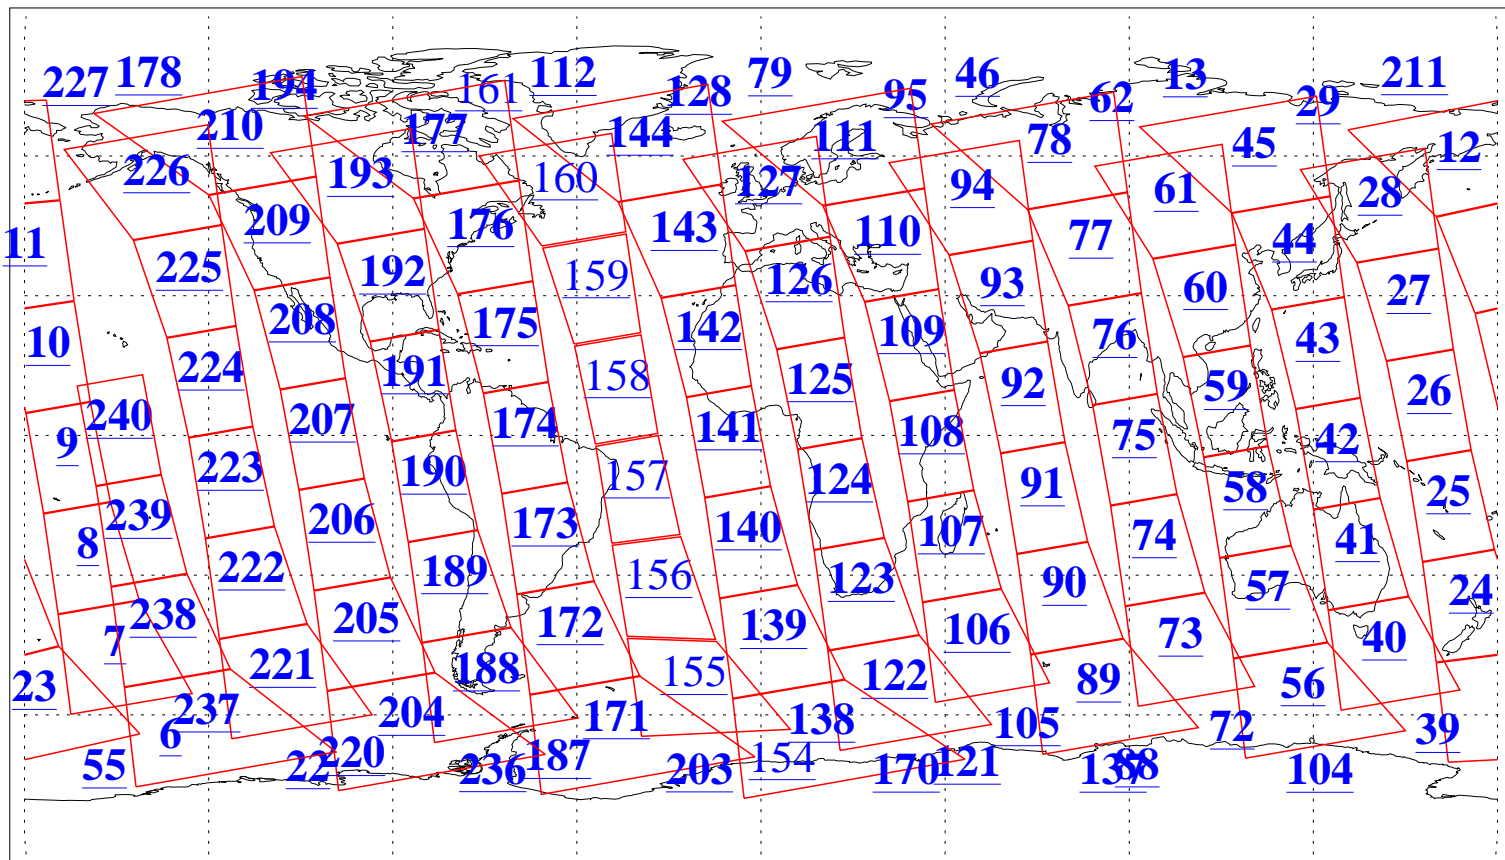

L1B Availability  
AMSU Granules: 240  
HSB Granules: 0  
AIRS Granules: 217

18 Dec 2013  
DoY 352  
Aqua Day 4246

Ascending Granules

Descending Granules

Legend: AMSU Available, HSB Available, AIRS Available

L1B Availability  
 AMSU Granules: 240  
 HSB Granules: 0  
 AIRS Granules: 217

18 Dec 2013  
 DoY 352  
 Aqua Day 4246

Northern Hemisphere Granules

Southern Hemisphere Granules

Legend: AMSU Available, ~~HSB Available~~, AIRS Available