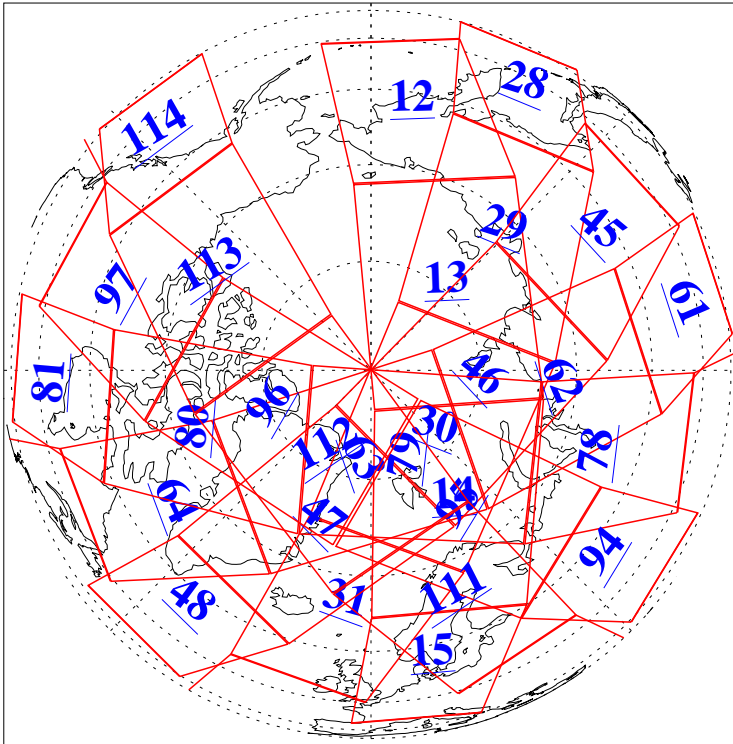

L1B Availability  
AMSU Granules: 240  
HSB Granules: 0  
AIRS Granules: 217

18 Dec 2013  
DoY 352  
Aqua Day 4246

Ascending Granules

Descending Granules

Legend: AMSU Available, HSB Available, AIRS Available

L1B Availability  
 AMSU Granules: 240  
 HSB Granules: 0  
 AIRS Granules: 217

18 Dec 2013  
 DoY 352  
 Aqua Day 4246

Northern Hemisphere Granules

Southern Hemisphere Granules

Legend: AMSU Available, ~~HSB Available~~, AIRS Available