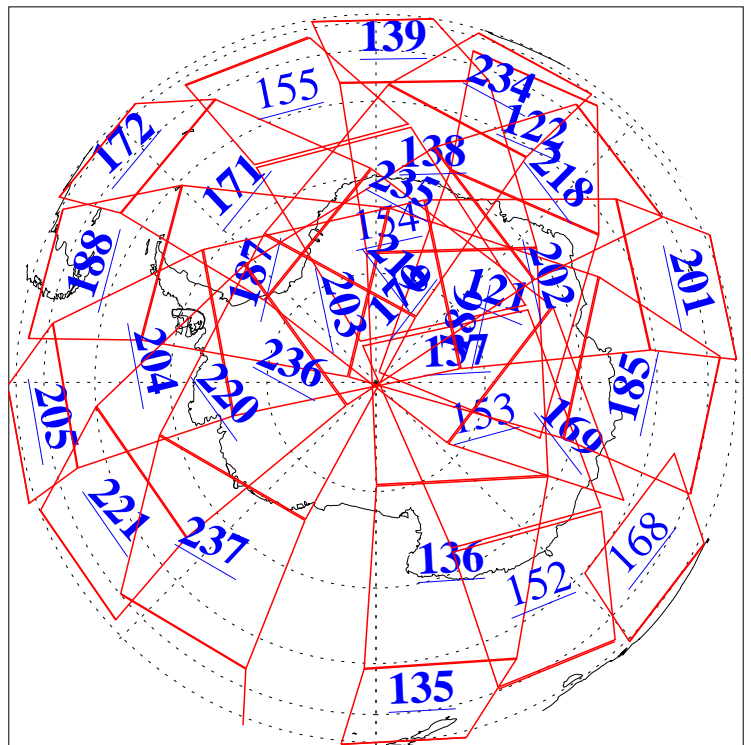

L1B Availability  
AMSU Granules: 240  
HSB Granules: 0  
AIRS Granules: 217

18 Dec 2013  
DoY 352  
Aqua Day 4246

Ascending Granules

Descending Granules

Legend: AMSU Available, HSB Available, AIRS Available

L1B Availability  
 AMSU Granules: 240  
 HSB Granules: 0  
 AIRS Granules: 217

18 Dec 2013  
 DoY 352  
 Aqua Day 4246

Northern Hemisphere Granules

Southern Hemisphere Granules

Legend: AMSU Available, ~~HSB Available~~, AIRS Available