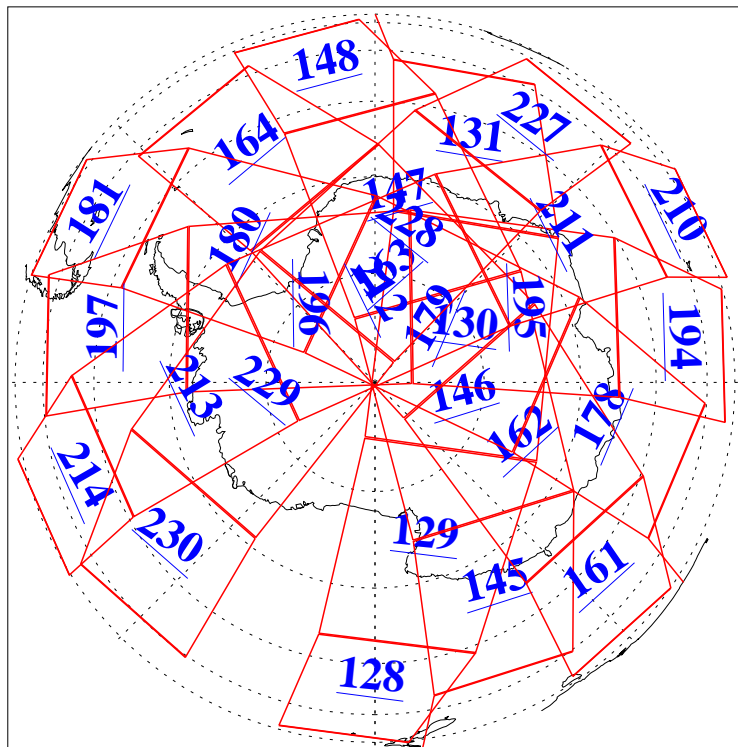

L1B Availability
AMSU Granules: 240
HSB Granules: 0
AIRS Granules: 240

17 Dec 2013
DoY 351
Aqua Day 4245
Granules: 1 to 120

Granules: 121 to 240

Legend: AMSU Available, HSB Available, AIRS Available

L1B Availability
AMSU Granules: 240
HSB Granules: 0
AIRS Granules: 240

17 Dec 2013
DoY 351
Aqua Day 4245
Ascending Granules

Descending Granules

Legend: AMSU Available, HSB Available, AIRS Available

L1B Availability
 AMSU Granules: 240
 HSB Granules: 0
 AIRS Granules: 240

17 Dec 2013
 DoY 351
 Aqua Day 4245

Northern Hemisphere Granules

Southern Hemisphere Granules

Legend: AMSU Available, HSB Available, AIRS Available