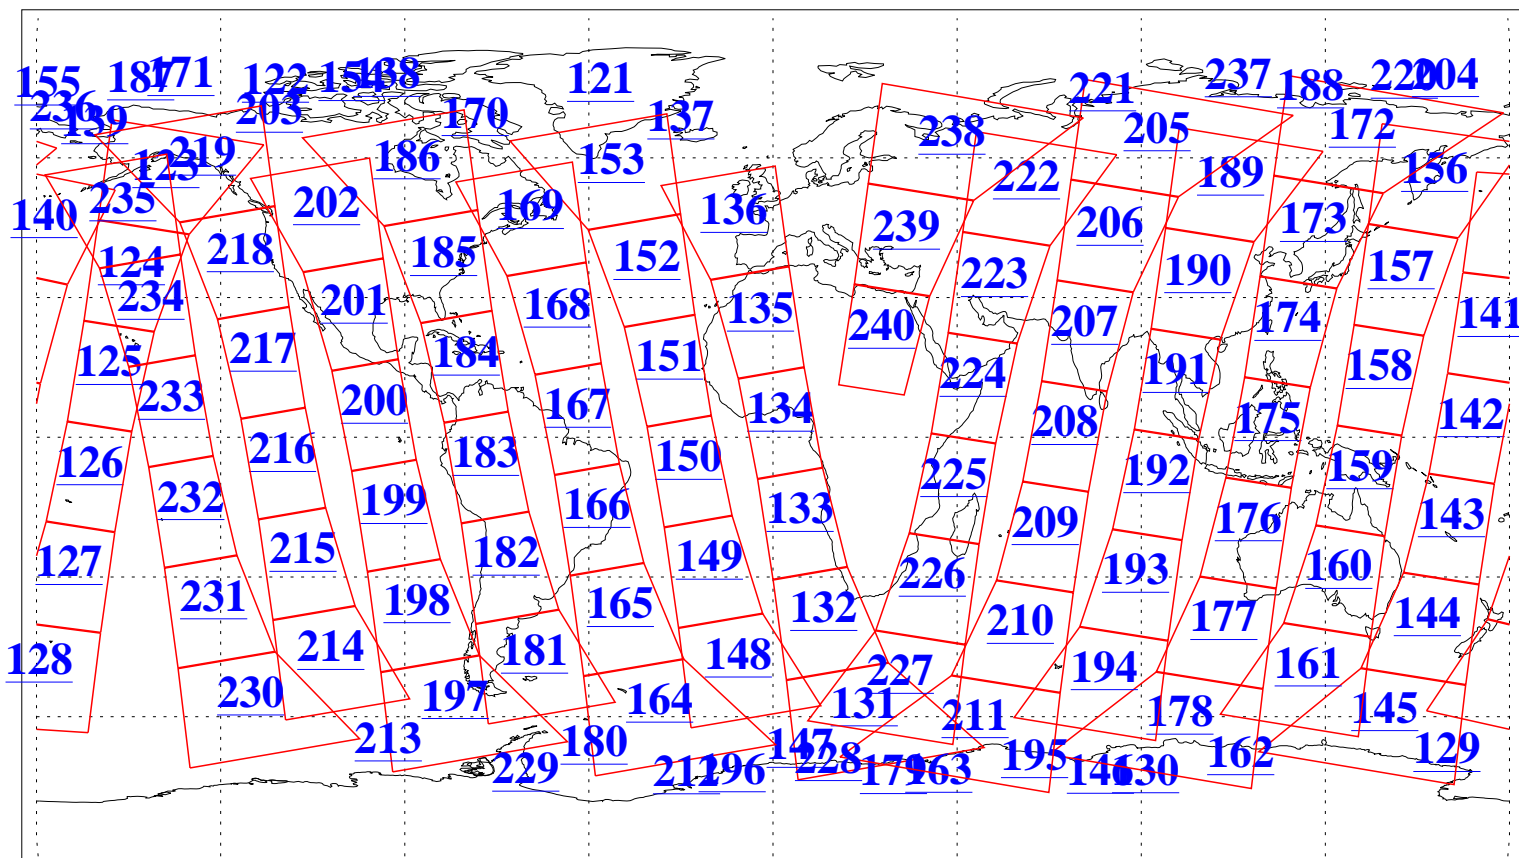

L1B Availability
AMSU Granules: 240
HSB Granules: 0
AIRS Granules: 240

17 Dec 2013
DoY 351
Aqua Day 4245
Granules: 1 to 120

Granules: 121 to 240

Legend: AMSU Available, HSB Available, AIRS Available

L1B Availability
AMSU Granules: 240
HSB Granules: 0
AIRS Granules: 240

17 Dec 2013
DoY 351
Aqua Day 4245
Ascending Granules

Descending Granules

Legend: AMSU Available, HSB Available, AIRS Available

L1B Availability
 AMSU Granules: 240
 HSB Granules: 0
 AIRS Granules: 240

17 Dec 2013
 DoY 351
 Aqua Day 4245

Northern Hemisphere Granules

Southern Hemisphere Granules

Legend: AMSU Available, HSB Available, AIRS Available