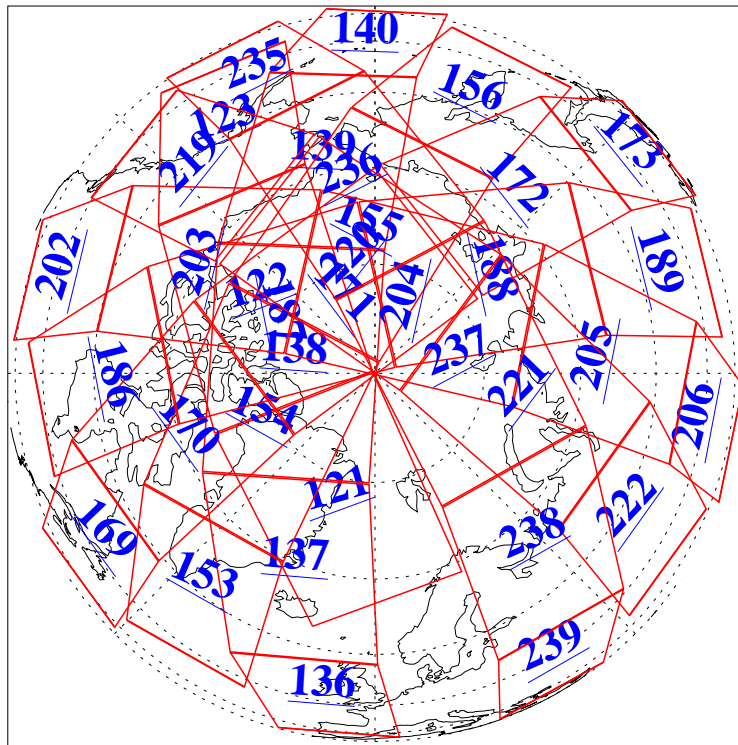

17 Dec 2013
DoY 351
Aqua Day 4245
Ascending Granules

Descending Granules

Legend: AMSU Available, HSB Available, AIRS Available

L1B Availability
 AMSU Granules: 240
 HSB Granules: 0
 AIRS Granules: 240

17 Dec 2013
 DoY 351
 Aqua Day 4245

Northern Hemisphere Granules

Southern Hemisphere Granules

Legend: AMSU Available, HSB Available, AIRS Available