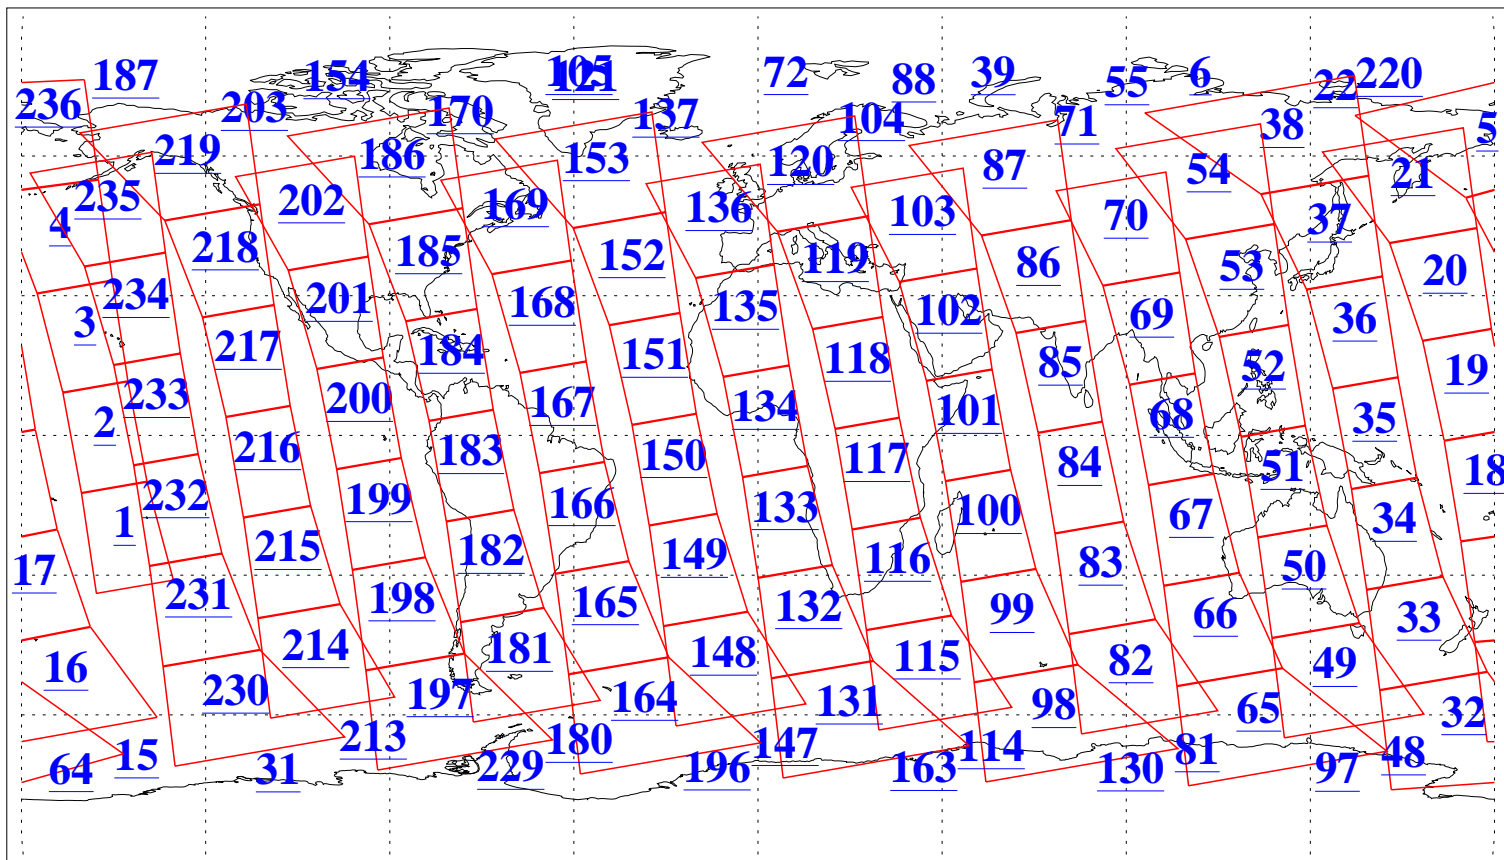

L1B Availability
AMSU Granules: 240
HSB Granules: 0
AIRS Granules: 240

17 Dec 2013
DoY 351
Aqua Day 4245
Granules: 1 to 120

Granules: 121 to 240

Legend: AMSU Available, HSB Available, AIRS Available

L1B Availability
AMSU Granules: 240
HSB Granules: 0
AIRS Granules: 240

17 Dec 2013
DoY 351
Aqua Day 4245
Ascending Granules

Descending Granules

Legend: AMSU Available, HSB Available, AIRS Available

L1B Availability
 AMSU Granules: 240
 HSB Granules: 0
 AIRS Granules: 240

17 Dec 2013
 DoY 351
 Aqua Day 4245

Northern Hemisphere Granules

Southern Hemisphere Granules

Legend: AMSU Available, HSB Available, AIRS Available