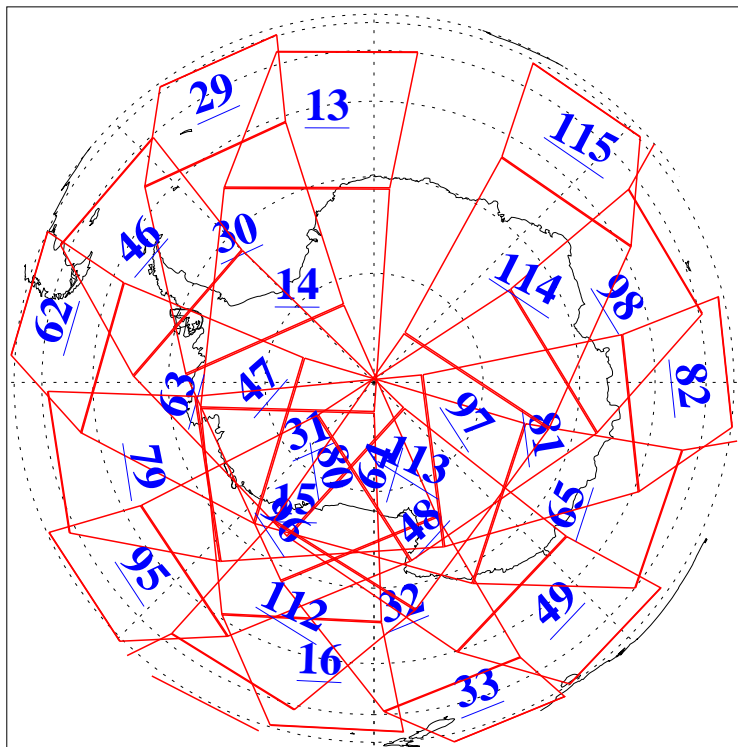

L1B Availability
AMSU Granules: 240
HSB Granules: 0
AIRS Granules: 240

17 Dec 2013
DoY 351
Aqua Day 4245
Granules: 1 to 120

Granules: 121 to 240

Legend: AMSU Available, HSB Available, AIRS Available

L1B Availability
AMSU Granules: 240
HSB Granules: 0
AIRS Granules: 240

17 Dec 2013
DoY 351
Aqua Day 4245
Ascending Granules

Descending Granules

Legend: AMSU Available, HSB Available, AIRS Available

L1B Availability
 AMSU Granules: 240
 HSB Granules: 0
 AIRS Granules: 240

17 Dec 2013
 DoY 351
 Aqua Day 4245

Northern Hemisphere Granules

Southern Hemisphere Granules

Legend: AMSU Available, HSB Available, AIRS Available