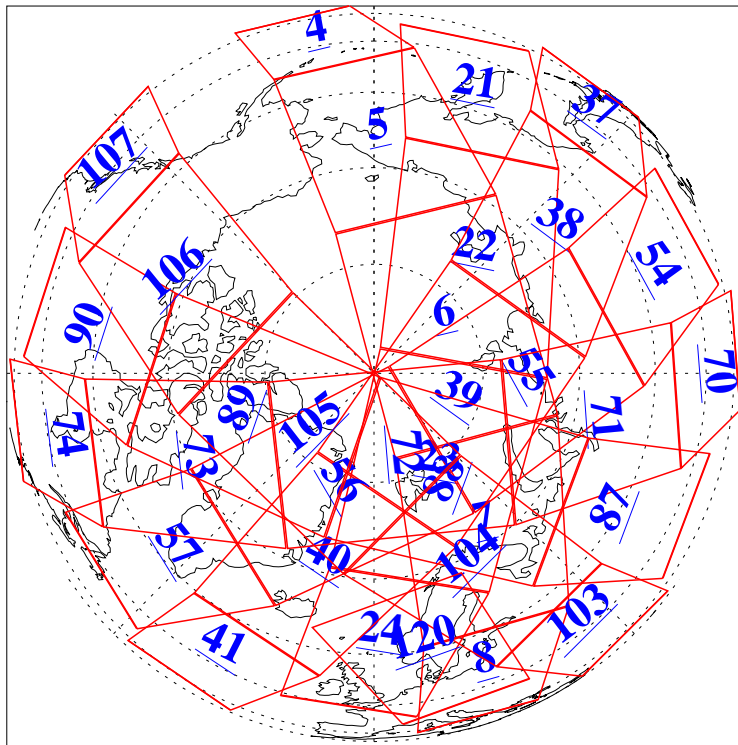

L1B Availability
AMSU Granules: 240
HSB Granules: 0
AIRS Granules: 240

17 Dec 2013
DoY 351
Aqua Day 4245
Granules: 1 to 120

Granules: 121 to 240

Legend: AMSU Available, HSB Available, AIRS Available

L1B Availability
AMSU Granules: 240
HSB Granules: 0
AIRS Granules: 240

17 Dec 2013
DoY 351
Aqua Day 4245
Ascending Granules

Descending Granules

Legend: AMSU Available, HSB Available, AIRS Available

L1B Availability
 AMSU Granules: 240
 HSB Granules: 0
 AIRS Granules: 240

17 Dec 2013
 DoY 351
 Aqua Day 4245

Northern Hemisphere Granules

Southern Hemisphere Granules

Legend: AMSU Available, HSB Available, AIRS Available