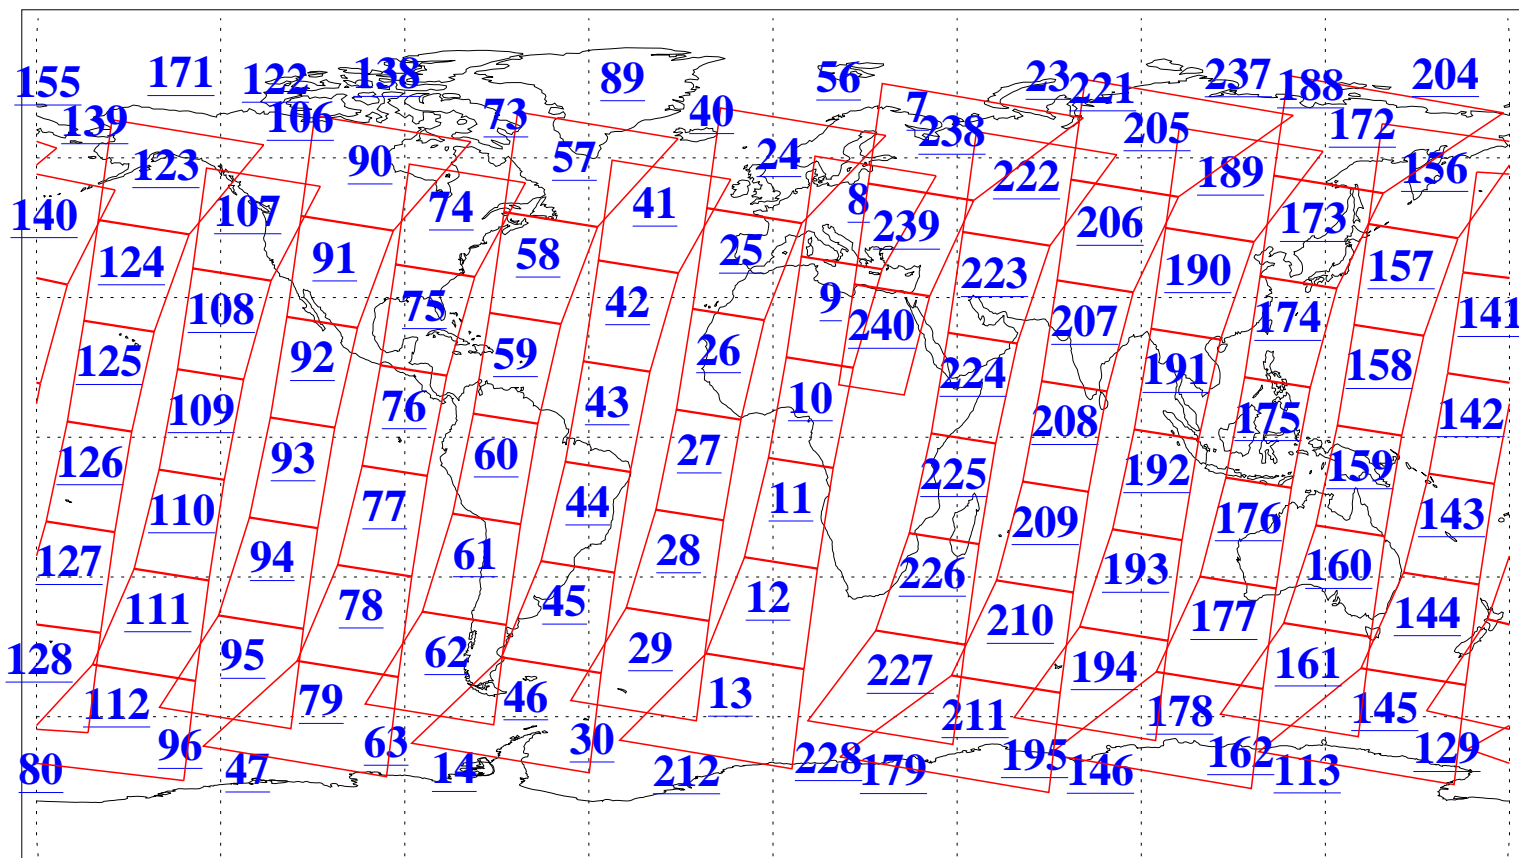

L1B Availability
AMSU Granules: 240
HSB Granules: 0
AIRS Granules: 240

17 Dec 2013
DoY 351
Aqua Day 4245
Granules: 1 to 120

Granules: 121 to 240

Legend: AMSU Available, HSB Available, AIRS Available

L1B Availability
AMSU Granules: 240
HSB Granules: 0
AIRS Granules: 240

17 Dec 2013
DoY 351
Aqua Day 4245
Ascending Granules

Descending Granules

Legend: AMSU Available, HSB Available, AIRS Available

L1B Availability
 AMSU Granules: 240
 HSB Granules: 0
 AIRS Granules: 240

17 Dec 2013
 DoY 351
 Aqua Day 4245

Northern Hemisphere Granules

Southern Hemisphere Granules

Legend: AMSU Available, HSB Available, AIRS Available