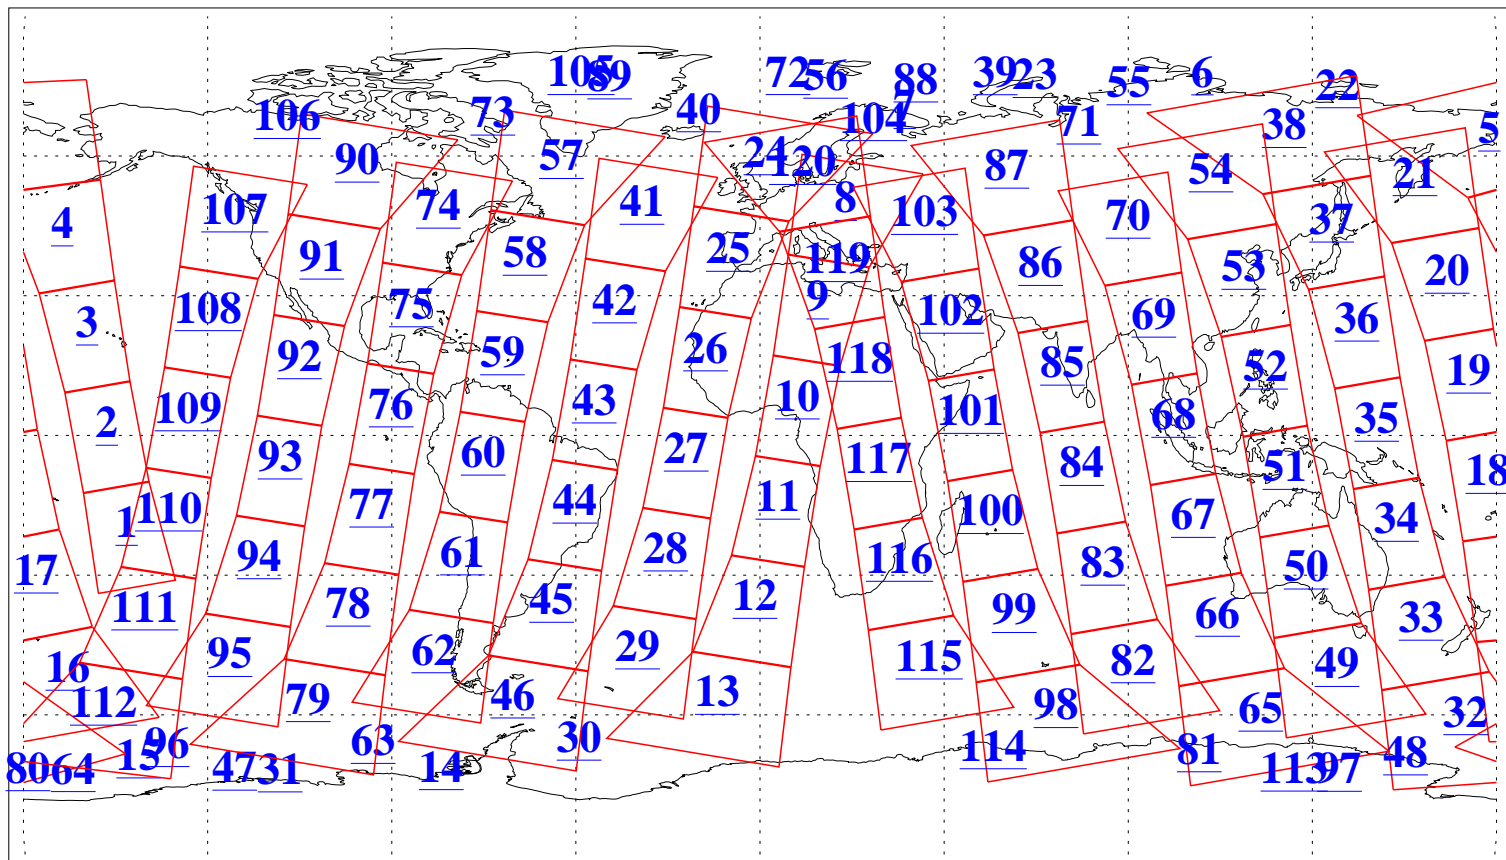

L1B Availability
AMSU Granules: 240
HSB Granules: 0
AIRS Granules: 240

17 Dec 2013
DoY 351
Aqua Day 4245
Granules: 1 to 120

Granules: 121 to 240

Legend: AMSU Available, HSB Available, AIRS Available

L1B Availability
AMSU Granules: 240
HSB Granules: 0
AIRS Granules: 240

17 Dec 2013
DoY 351
Aqua Day 4245
Ascending Granules

Descending Granules

Legend: AMSU Available, HSB Available, AIRS Available

L1B Availability
 AMSU Granules: 240
 HSB Granules: 0
 AIRS Granules: 240

17 Dec 2013
 DoY 351
 Aqua Day 4245

Northern Hemisphere Granules

Southern Hemisphere Granules

Legend: AMSU Available, HSB Available, AIRS Available