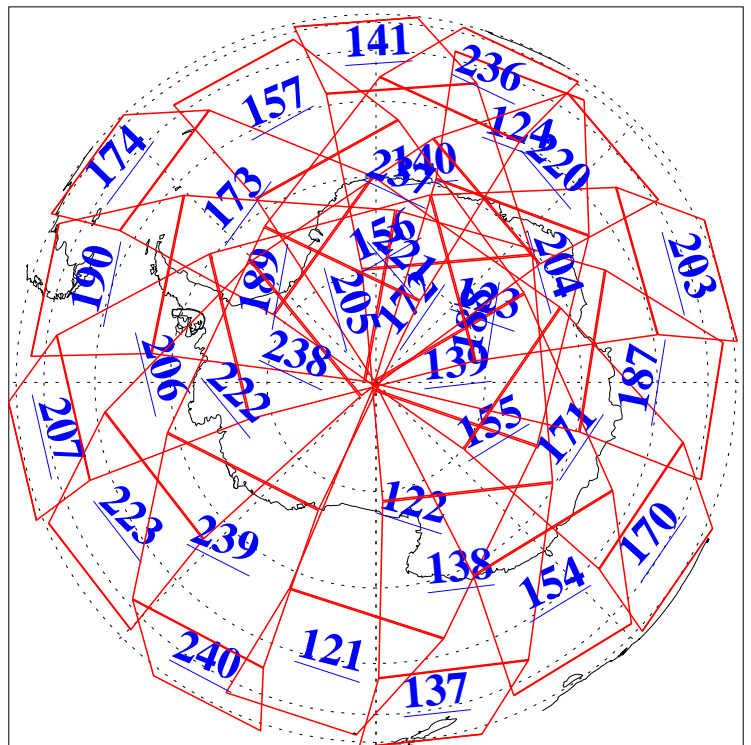

L1B Availability  
AMSU Granules: 240  
HSB Granules: 0  
AIRS Granules: 240

16 Dec 2013  
DoY 350  
Aqua Day 4244  
Granules: 1 to 120

Granules: 121 to 240

Legend: AMSU Available, HSB Available, AIRS Available

L1B Availability  
AMSU Granules: 240  
HSB Granules: 0  
AIRS Granules: 240

16 Dec 2013  
DoY 350  
Aqua Day 4244  
Ascending Granules

Descending Granules

Legend: AMSU Available, HSB Available, AIRS Available

L1B Availability  
 AMSU Granules: 240  
 HSB Granules: 0  
 AIRS Granules: 240

16 Dec 2013  
 DoY 350  
 Aqua Day 4244

Northern Hemisphere Granules

Southern Hemisphere Granules

Legend: AMSU Available, HSB Available, AIRS Available