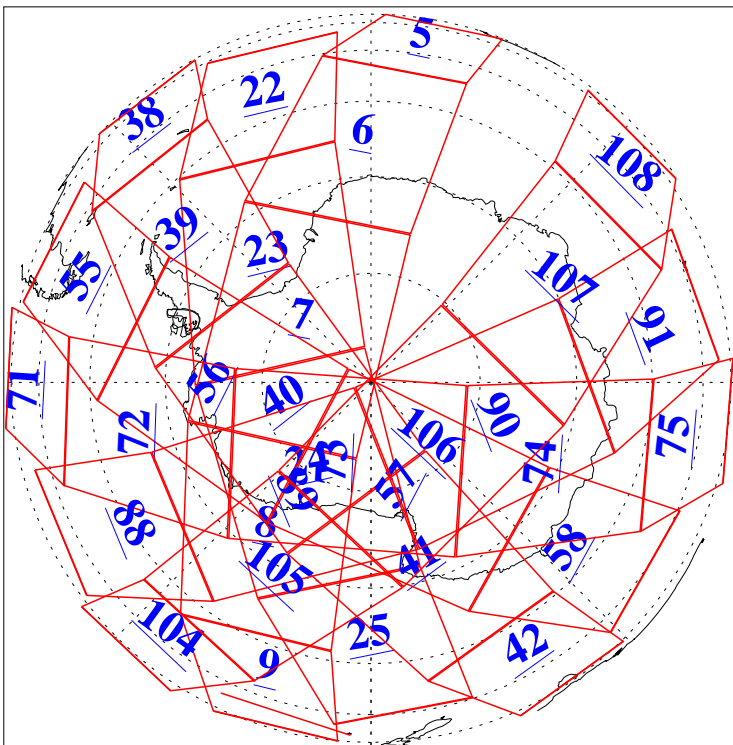

L1B Availability  
AMSU Granules: 240  
HSB Granules: 0  
AIRS Granules: 240

16 Dec 2013  
DoY 350  
Aqua Day 4244  
Granules: 1 to 120

Granules: 121 to 240

Legend: AMSU Available, HSB Available, AIRS Available

L1B Availability  
AMSU Granules: 240  
HSB Granules: 0  
AIRS Granules: 240

16 Dec 2013  
DoY 350  
Aqua Day 4244  
Ascending Granules

Descending Granules

Legend: AMSU Available, HSB Available, AIRS Available

L1B Availability  
 AMSU Granules: 240  
 HSB Granules: 0  
 AIRS Granules: 240

16 Dec 2013  
 DoY 350  
 Aqua Day 4244

Northern Hemisphere Granules

Southern Hemisphere Granules

Legend: AMSU Available, HSB Available, AIRS Available