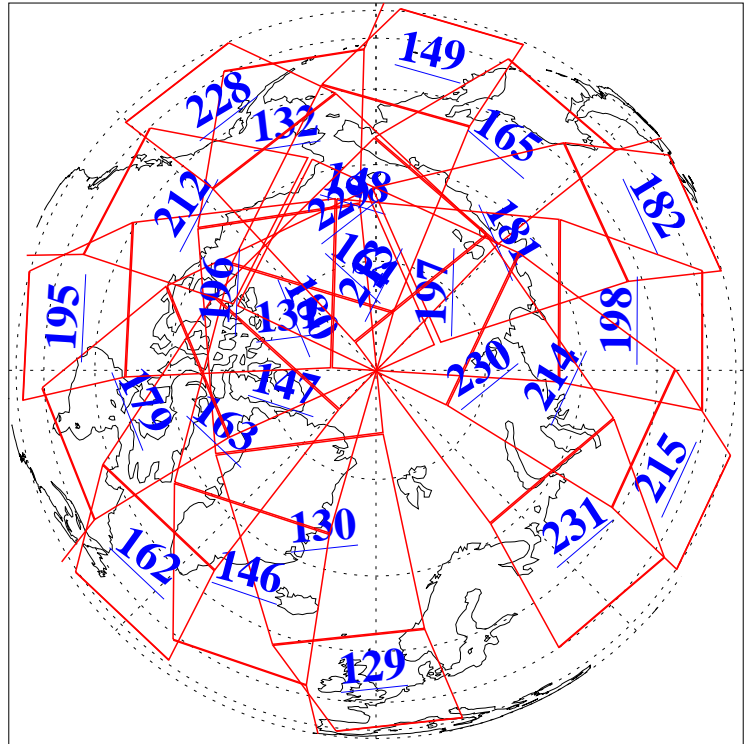

L1B Availability  
AMSU Granules: 240  
HSB Granules: 0  
AIRS Granules: 240

16 Dec 2013  
DoY 350  
Aqua Day 4244  
Granules: 1 to 120

Granules: 121 to 240

Legend: AMSU Available, HSB Available, AIRS Available

L1B Availability  
AMSU Granules: 240  
HSB Granules: 0  
AIRS Granules: 240

16 Dec 2013  
DoY 350  
Aqua Day 4244  
Ascending Granules

Descending Granules

Legend: AMSU Available, HSB Available, AIRS Available

L1B Availability  
 AMSU Granules: 240  
 HSB Granules: 0  
 AIRS Granules: 240

16 Dec 2013  
 DoY 350  
 Aqua Day 4244

Northern Hemisphere Granules

Southern Hemisphere Granules

Legend: AMSU Available, HSB Available, AIRS Available