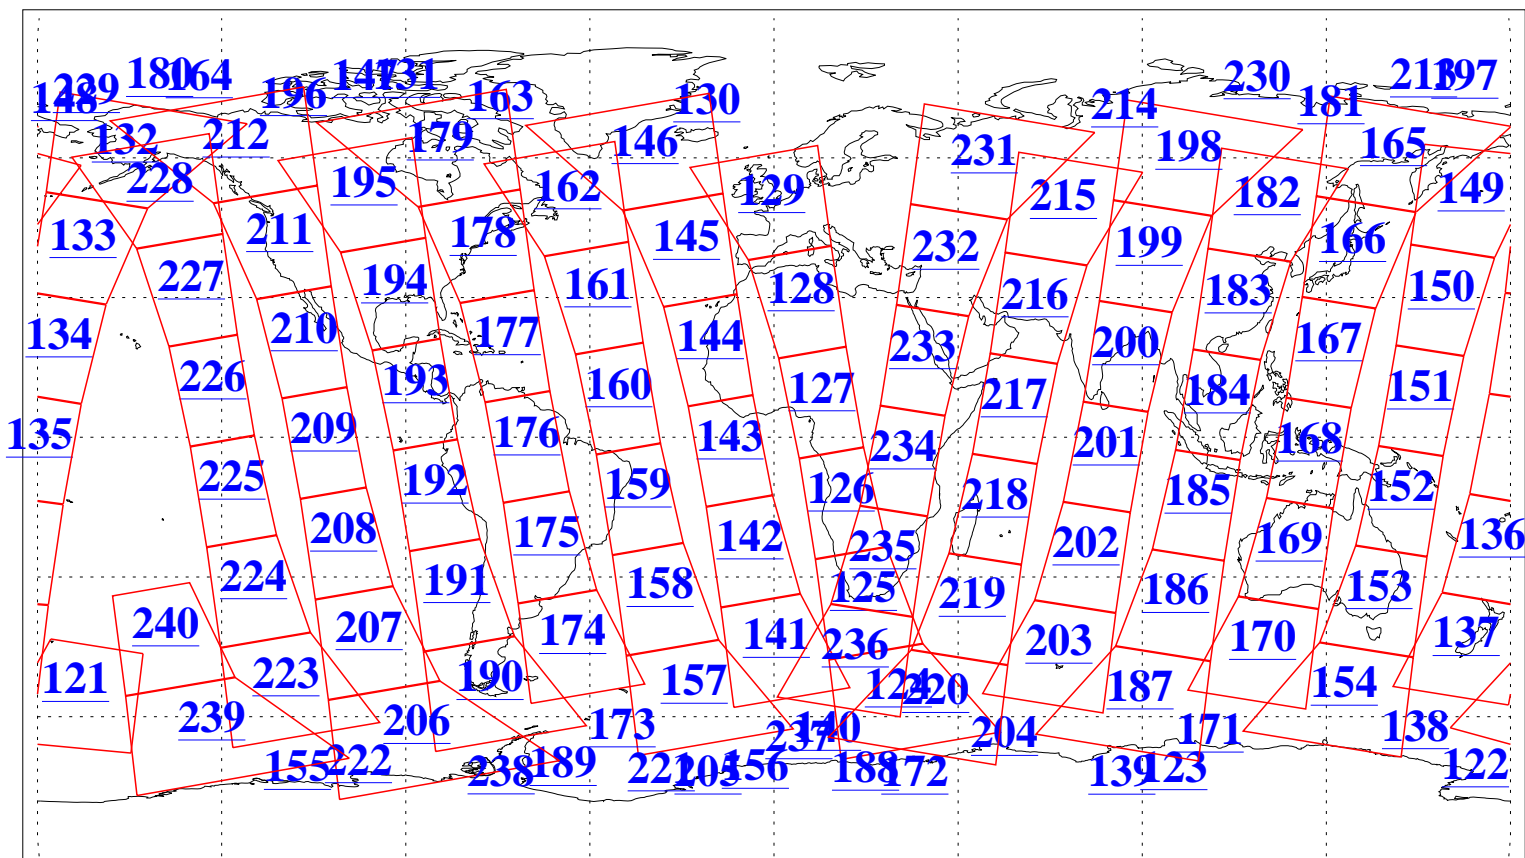

L1B Availability  
AMSU Granules: 240  
HSB Granules: 0  
AIRS Granules: 240

16 Dec 2013  
DoY 350  
Aqua Day 4244  
Granules: 1 to 120

Granules: 121 to 240

Legend: AMSU Available, HSB Available, AIRS Available

L1B Availability  
AMSU Granules: 240  
HSB Granules: 0  
AIRS Granules: 240

16 Dec 2013  
DoY 350  
Aqua Day 4244  
Ascending Granules

Descending Granules

Legend: AMSU Available, HSB Available, AIRS Available

L1B Availability  
 AMSU Granules: 240  
 HSB Granules: 0  
 AIRS Granules: 240

16 Dec 2013  
 DoY 350  
 Aqua Day 4244

Northern Hemisphere Granules

Southern Hemisphere Granules

Legend: AMSU Available, HSB Available, AIRS Available