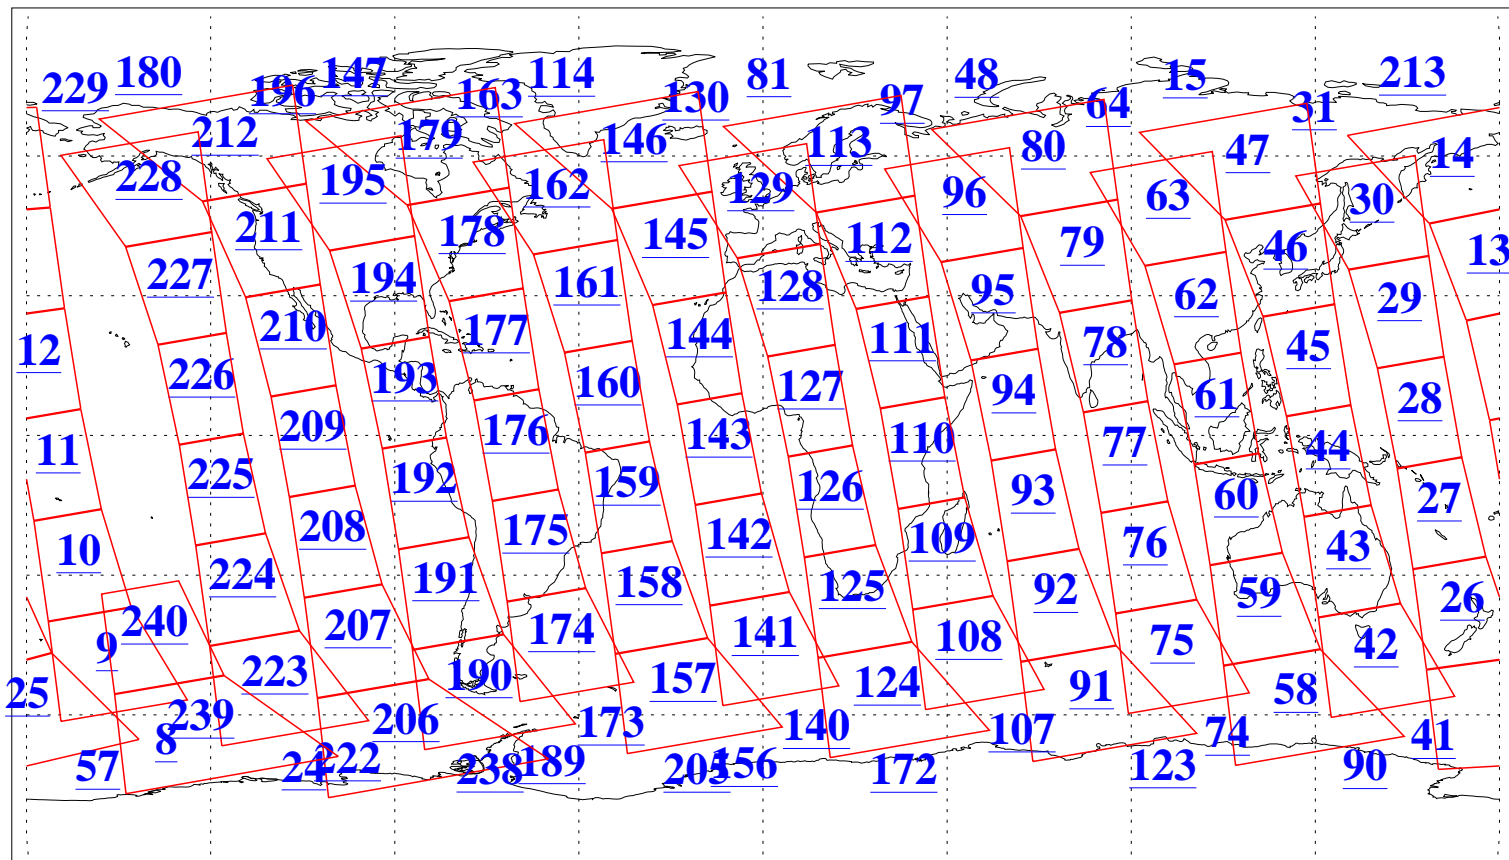

L1B Availability  
AMSU Granules: 240  
HSB Granules: 0  
AIRS Granules: 240

16 Dec 2013  
DoY 350  
Aqua Day 4244  
Granules: 1 to 120

Granules: 121 to 240

Legend: AMSU Available, HSB Available, AIRS Available

L1B Availability  
AMSU Granules: 240  
HSB Granules: 0  
AIRS Granules: 240

16 Dec 2013  
DoY 350  
Aqua Day 4244  
Ascending Granules

Descending Granules

Legend: AMSU Available, HSB Available, AIRS Available

L1B Availability  
 AMSU Granules: 240  
 HSB Granules: 0  
 AIRS Granules: 240

16 Dec 2013  
 DoY 350  
 Aqua Day 4244

Northern Hemisphere Granules

Southern Hemisphere Granules

Legend: AMSU Available, HSB Available, AIRS Available