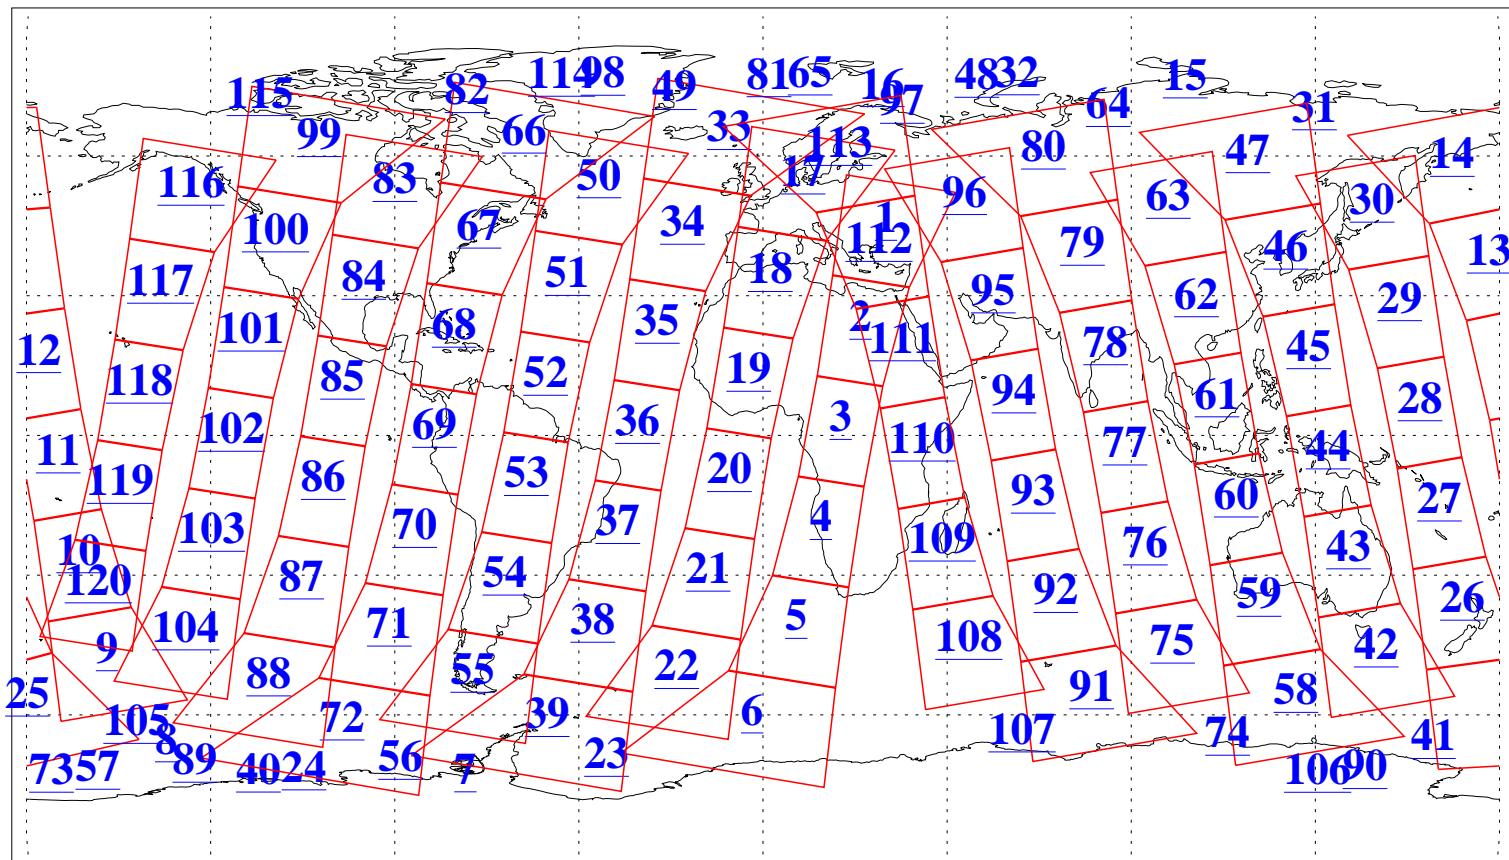

L1B Availability  
AMSU Granules: 240  
HSB Granules: 0  
AIRS Granules: 240

16 Dec 2013  
DoY 350  
Aqua Day 4244  
Granules: 1 to 120

Granules: 121 to 240

Legend: AMSU Available, HSB Available, AIRS Available

L1B Availability  
AMSU Granules: 240  
HSB Granules: 0  
AIRS Granules: 240

16 Dec 2013  
DoY 350  
Aqua Day 4244  
Ascending Granules

Descending Granules

Legend: AMSU Available, HSB Available, AIRS Available

L1B Availability  
 AMSU Granules: 240  
 HSB Granules: 0  
 AIRS Granules: 240

16 Dec 2013  
 DoY 350  
 Aqua Day 4244

Northern Hemisphere Granules

Southern Hemisphere Granules

Legend: AMSU Available, HSB Available, AIRS Available