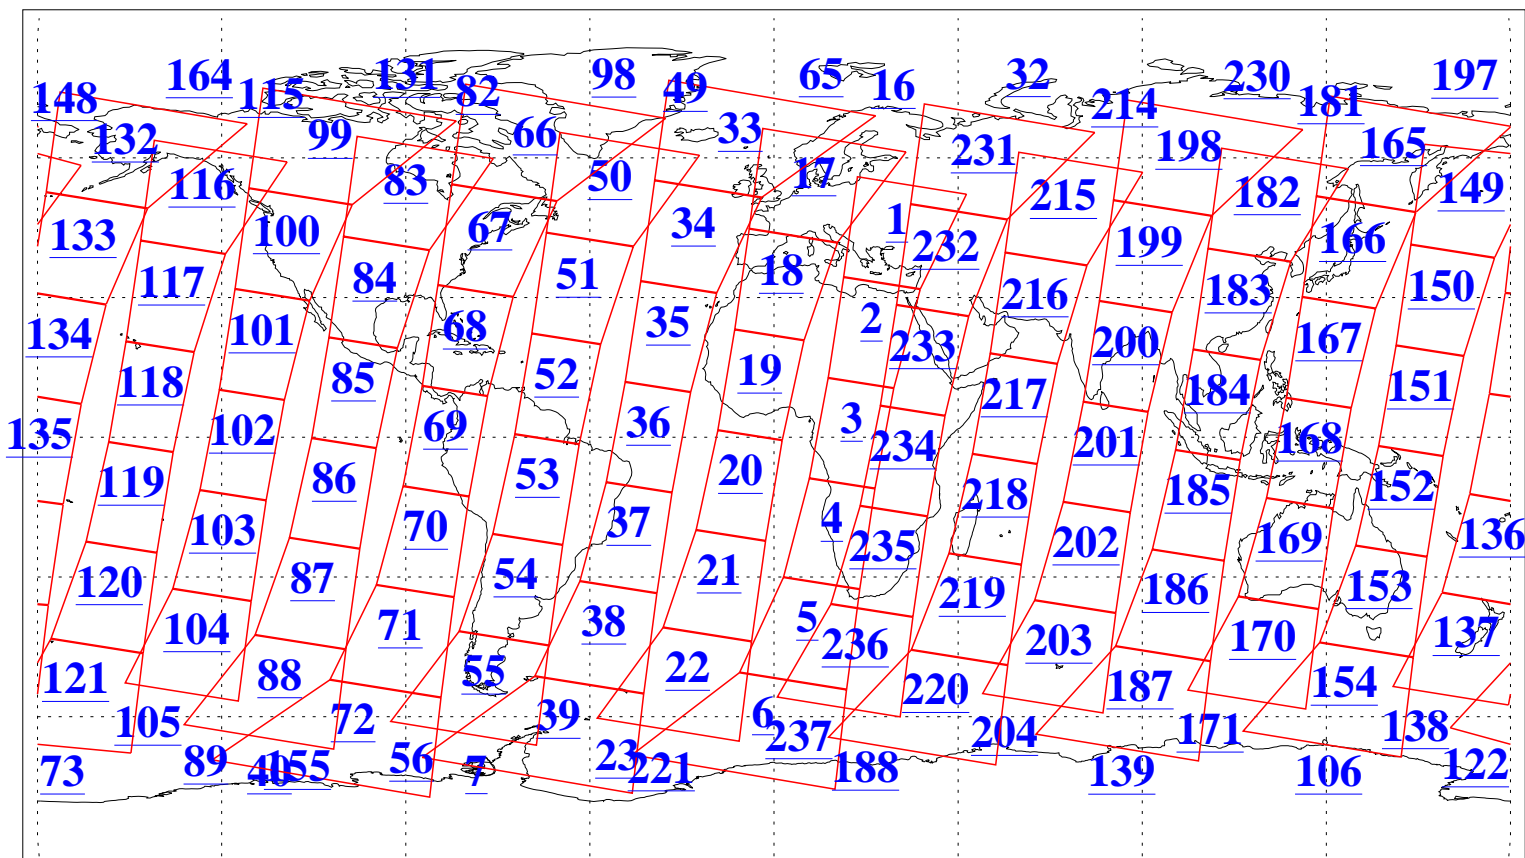

L1B Availability  
AMSU Granules: 240  
HSB Granules: 0  
AIRS Granules: 240

16 Dec 2013  
DoY 350  
Aqua Day 4244  
Granules: 1 to 120

Granules: 121 to 240

Legend: AMSU Available, HSB Available, AIRS Available

L1B Availability  
AMSU Granules: 240  
HSB Granules: 0  
AIRS Granules: 240

16 Dec 2013  
DoY 350  
Aqua Day 4244  
Ascending Granules

Descending Granules

Legend: AMSU Available, HSB Available, AIRS Available

L1B Availability  
 AMSU Granules: 240  
 HSB Granules: 0  
 AIRS Granules: 240

16 Dec 2013  
 DoY 350  
 Aqua Day 4244

Northern Hemisphere Granules

Southern Hemisphere Granules

Legend: AMSU Available, HSB Available, AIRS Available