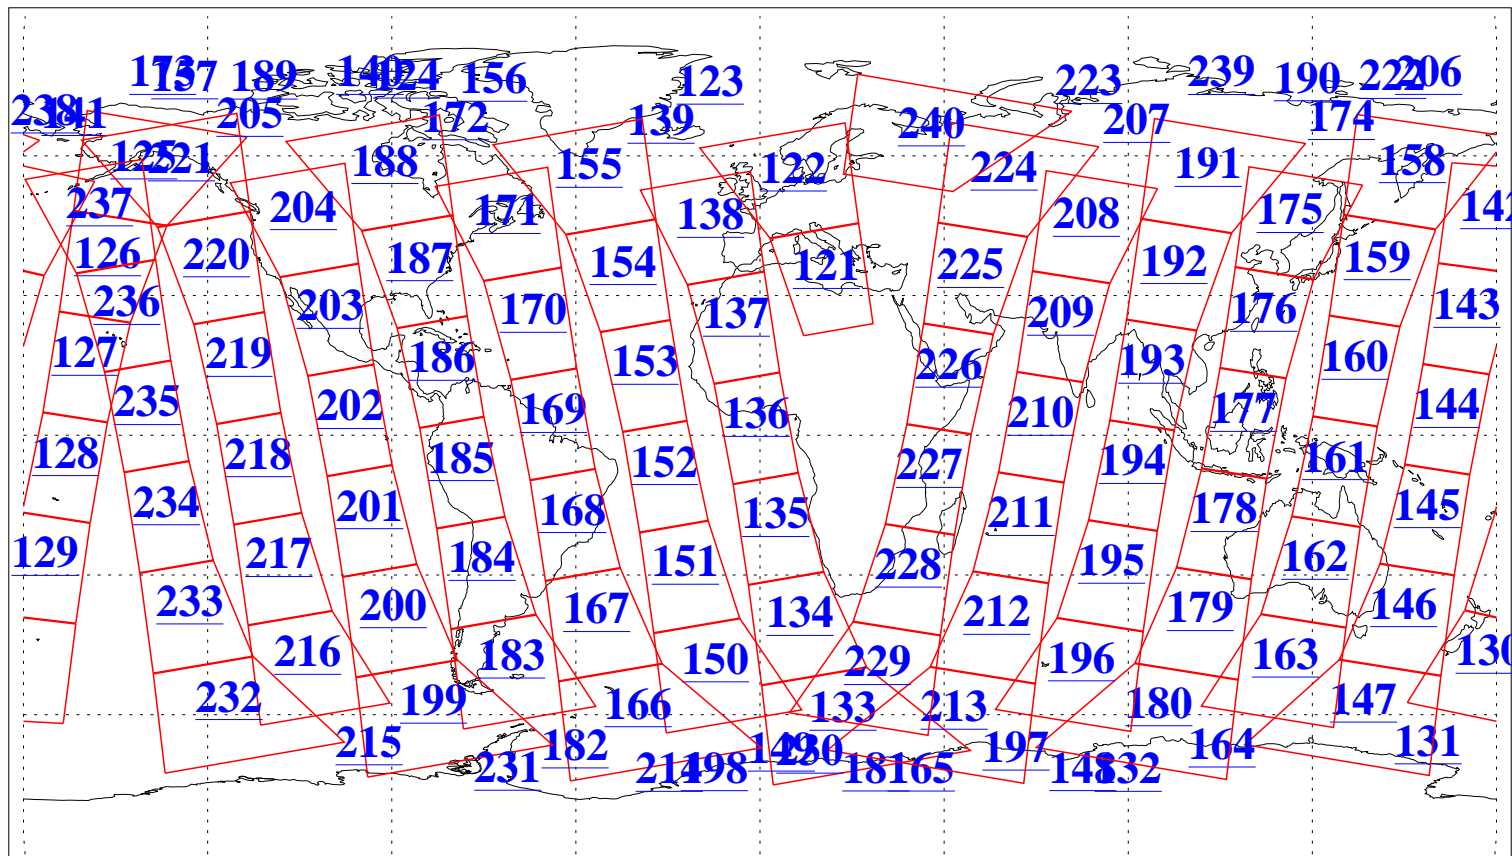

L1B Availability  
AMSU Granules: 240  
HSB Granules: 0  
AIRS Granules: 240

15 Dec 2013  
DoY 349  
Aqua Day 4243  
Granules: 1 to 120

Granules: 121 to 240

Legend: AMSU Available, HSB Available, AIRS Available

L1B Availability  
AMSU Granules: 240  
HSB Granules: 0  
AIRS Granules: 240

15 Dec 2013  
DoY 349  
Aqua Day 4243

Ascending Granules

Descending Granules

Legend: AMSU Available, HSB Available, AIRS Available

L1B Availability  
 AMSU Granules: 240  
 HSB Granules: 0  
 AIRS Granules: 240

15 Dec 2013  
 DoY 349  
 Aqua Day 4243

Northern Hemisphere Granules

Southern Hemisphere Granules

Legend: AMSU Available, HSB Available, AIRS Available