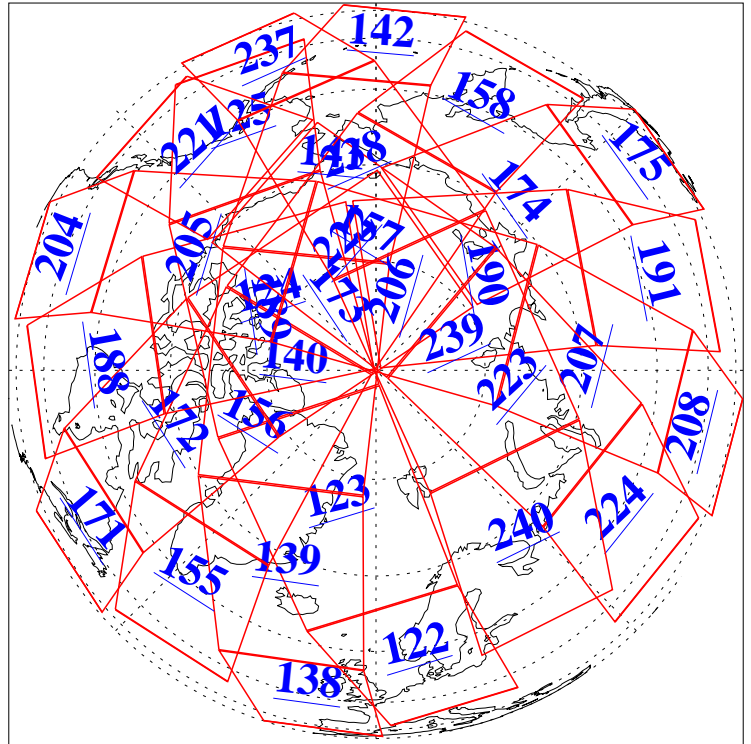

L1B Availability  
AMSU Granules: 240  
HSB Granules: 0  
AIRS Granules: 240

15 Dec 2013  
DoY 349  
Aqua Day 4243  
Granules: 1 to 120

Granules: 121 to 240

Legend: AMSU Available, HSB Available, AIRS Available

L1B Availability  
AMSU Granules: 240  
HSB Granules: 0  
AIRS Granules: 240

15 Dec 2013  
DoY 349  
Aqua Day 4243

Ascending Granules

Descending Granules

Legend: AMSU Available, HSB Available, AIRS Available

L1B Availability  
 AMSU Granules: 240  
 HSB Granules: 0  
 AIRS Granules: 240

15 Dec 2013  
 DoY 349  
 Aqua Day 4243

Northern Hemisphere Granules

Southern Hemisphere Granules

Legend: AMSU Available, HSB Available, AIRS Available