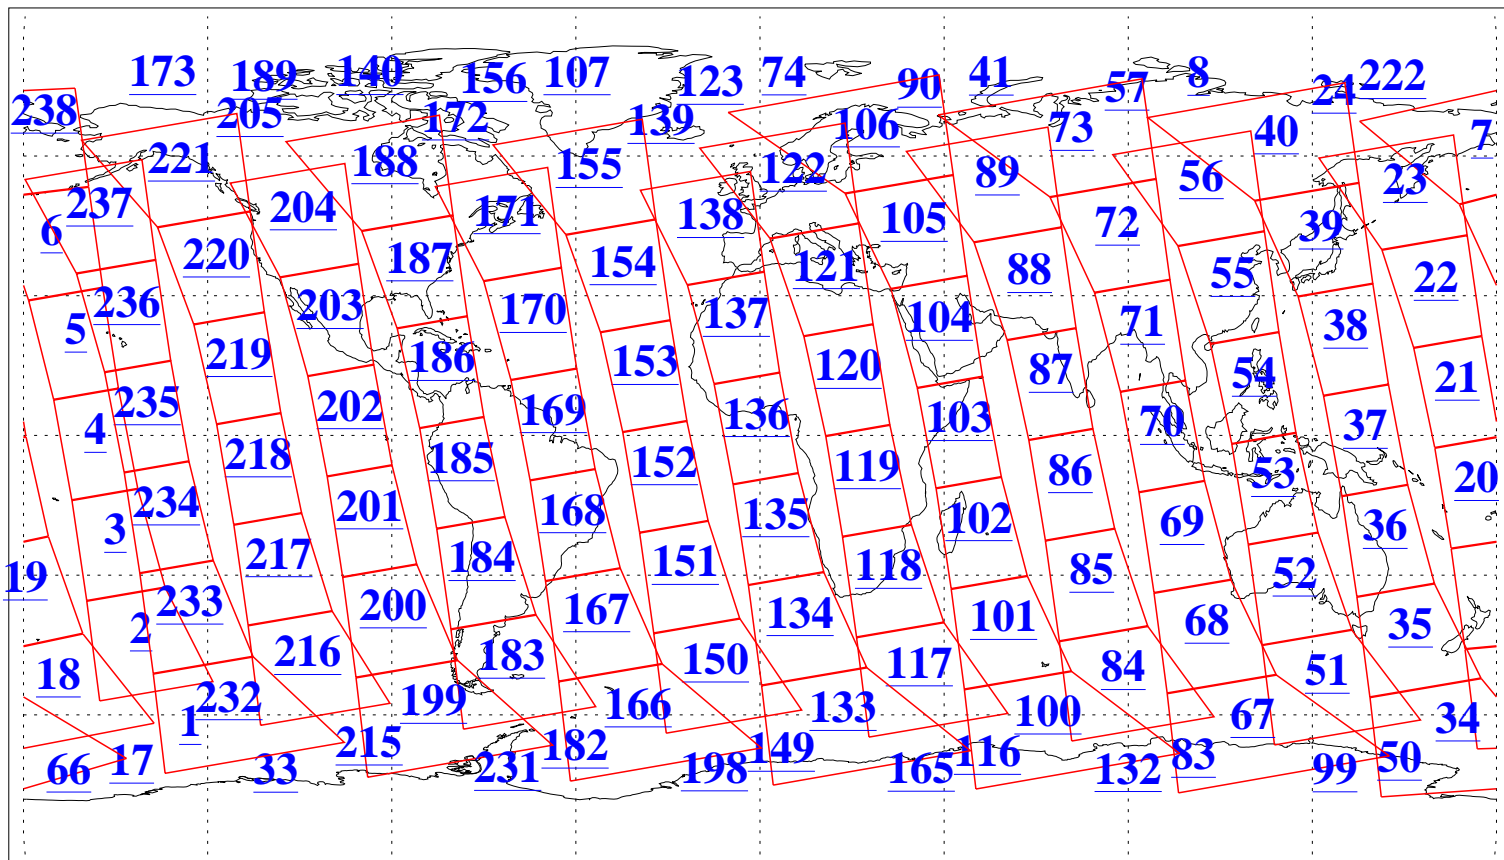

L1B Availability  
AMSU Granules: 240  
HSB Granules: 0  
AIRS Granules: 240

15 Dec 2013  
DoY 349  
Aqua Day 4243  
Granules: 1 to 120

Granules: 121 to 240

Legend: AMSU Available, HSB Available, AIRS Available

L1B Availability  
AMSU Granules: 240  
HSB Granules: 0  
AIRS Granules: 240

15 Dec 2013  
DoY 349  
Aqua Day 4243

Ascending Granules

Descending Granules

Legend: AMSU Available, HSB Available, AIRS Available

L1B Availability  
 AMSU Granules: 240  
 HSB Granules: 0  
 AIRS Granules: 240

15 Dec 2013  
 DoY 349  
 Aqua Day 4243

Northern Hemisphere Granules

Southern Hemisphere Granules

Legend: AMSU Available, HSB Available, AIRS Available