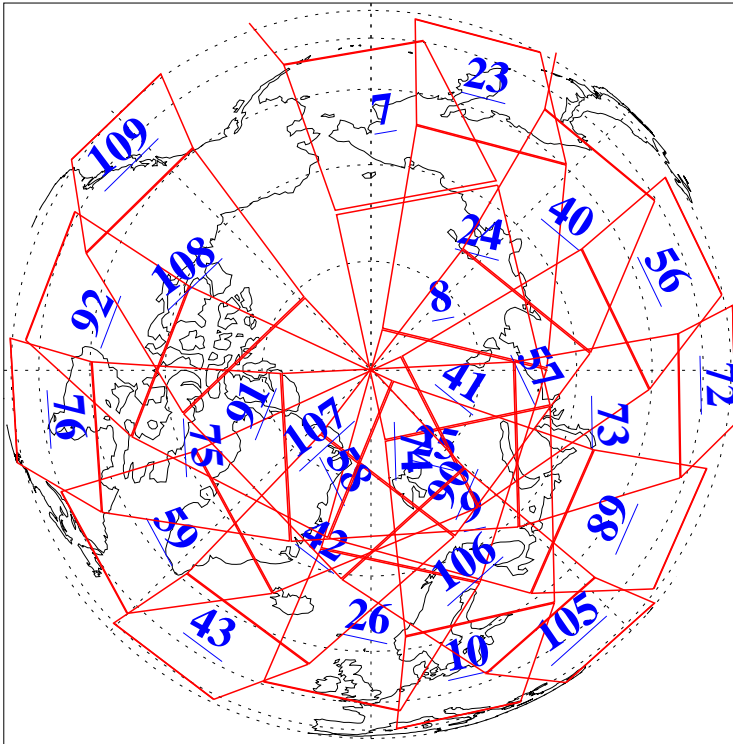

L1B Availability  
AMSU Granules: 240  
HSB Granules: 0  
AIRS Granules: 240

15 Dec 2013  
DoY 349  
Aqua Day 4243  
Granules: 1 to 120

Granules: 121 to 240

Legend: AMSU Available, HSB Available, AIRS Available

L1B Availability  
AMSU Granules: 240  
HSB Granules: 0  
AIRS Granules: 240

15 Dec 2013  
DoY 349  
Aqua Day 4243

Ascending Granules

Descending Granules

Legend: AMSU Available, HSB Available, AIRS Available

L1B Availability  
 AMSU Granules: 240  
 HSB Granules: 0  
 AIRS Granules: 240

15 Dec 2013  
 DoY 349  
 Aqua Day 4243

Northern Hemisphere Granules

Southern Hemisphere Granules

Legend: AMSU Available, HSB Available, AIRS Available