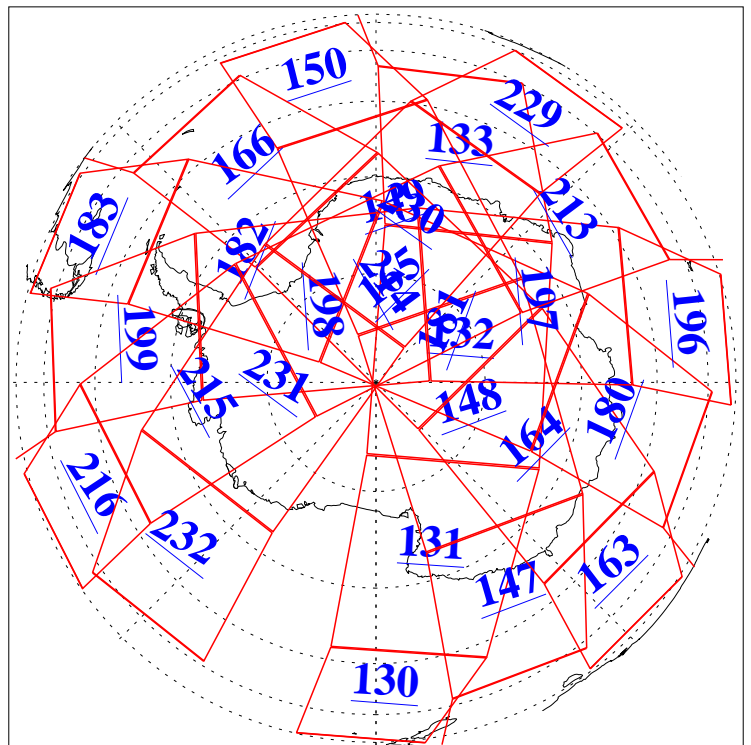

L1B Availability  
AMSU Granules: 240  
HSB Granules: 0  
AIRS Granules: 240

15 Dec 2013  
DoY 349  
Aqua Day 4243

Ascending Granules

Descending Granules

Legend: AMSU Available, HSB Available, AIRS Available

L1B Availability  
 AMSU Granules: 240  
 HSB Granules: 0  
 AIRS Granules: 240

15 Dec 2013  
 DoY 349  
 Aqua Day 4243

Northern Hemisphere Granules

Southern Hemisphere Granules

Legend: AMSU Available, HSB Available, AIRS Available