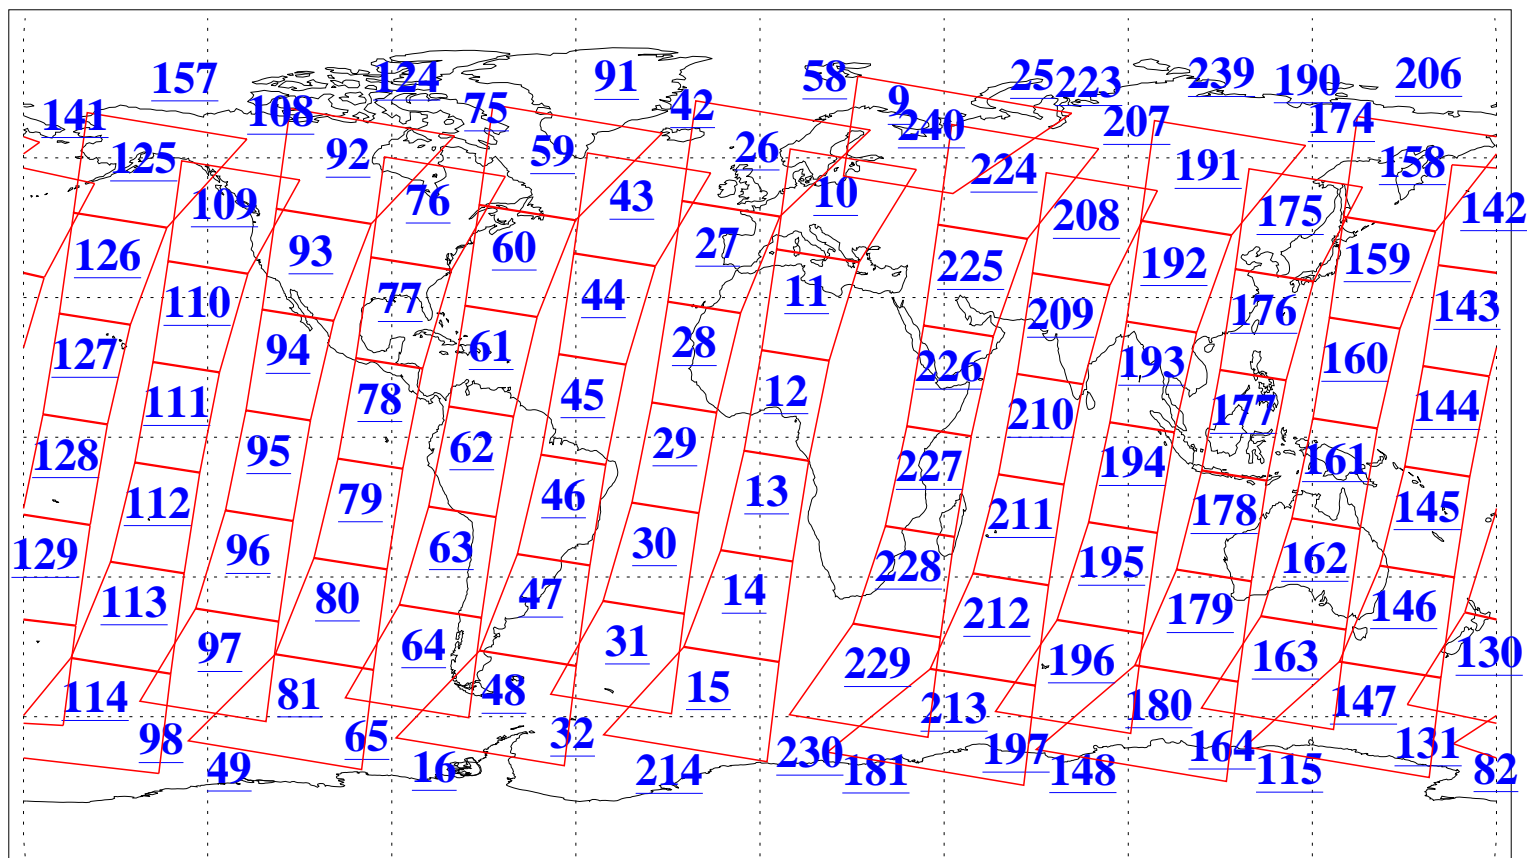

L1B Availability  
AMSU Granules: 240  
HSB Granules: 0  
AIRS Granules: 240

15 Dec 2013  
DoY 349  
Aqua Day 4243  
Granules: 1 to 120

Granules: 121 to 240

Legend: AMSU Available, HSB Available, AIRS Available

L1B Availability  
AMSU Granules: 240  
HSB Granules: 0  
AIRS Granules: 240

15 Dec 2013  
DoY 349  
Aqua Day 4243

Ascending Granules

Descending Granules

Legend: AMSU Available, HSB Available, AIRS Available

L1B Availability  
 AMSU Granules: 240  
 HSB Granules: 0  
 AIRS Granules: 240

15 Dec 2013  
 DoY 349  
 Aqua Day 4243

Northern Hemisphere Granules

Southern Hemisphere Granules

Legend: AMSU Available, HSB Available, AIRS Available