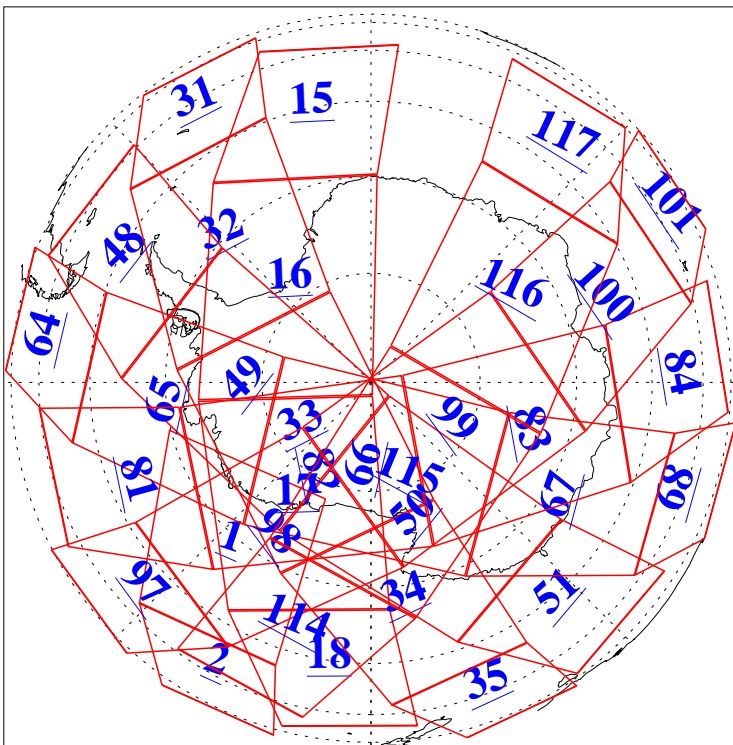

L1B Availability  
AMSU Granules: 240  
HSB Granules: 0  
AIRS Granules: 240

15 Dec 2013  
DoY 349  
Aqua Day 4243  
Granules: 1 to 120

Granules: 121 to 240

Legend: AMSU Available, HSB Available, AIRS Available

L1B Availability  
AMSU Granules: 240  
HSB Granules: 0  
AIRS Granules: 240

15 Dec 2013  
DoY 349  
Aqua Day 4243

Ascending Granules

Descending Granules

Legend: AMSU Available, HSB Available, AIRS Available

L1B Availability  
 AMSU Granules: 240  
 HSB Granules: 0  
 AIRS Granules: 240

15 Dec 2013  
 DoY 349  
 Aqua Day 4243

Northern Hemisphere Granules

Southern Hemisphere Granules

Legend: AMSU Available, HSB Available, AIRS Available