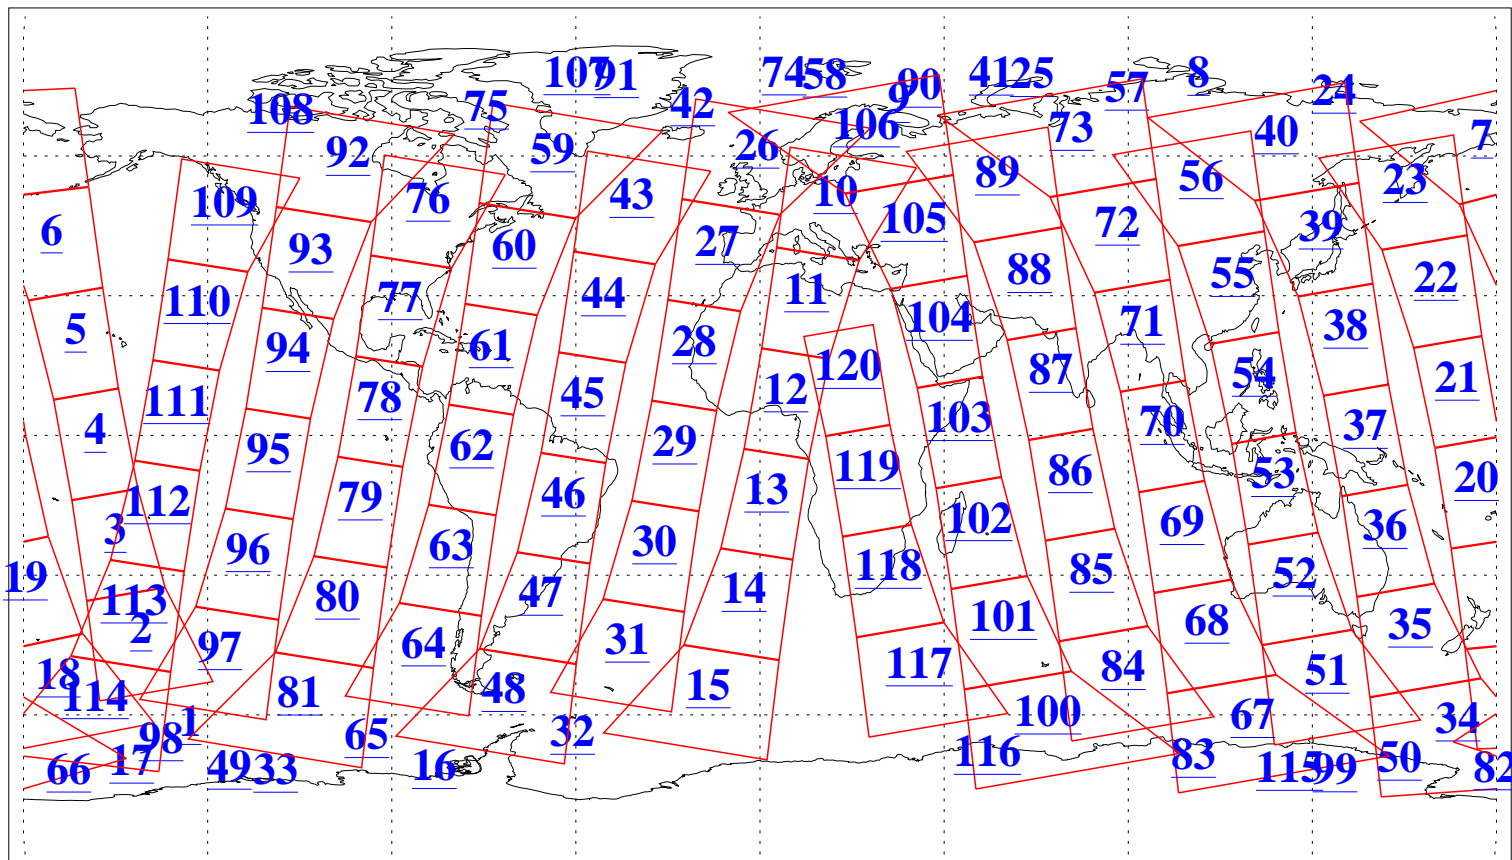

L1B Availability  
AMSU Granules: 240  
HSB Granules: 0  
AIRS Granules: 240

15 Dec 2013  
DoY 349  
Aqua Day 4243  
Granules: 1 to 120

Granules: 121 to 240

Legend: AMSU Available, HSB Available, AIRS Available

L1B Availability  
AMSU Granules: 240  
HSB Granules: 0  
AIRS Granules: 240

15 Dec 2013  
DoY 349  
Aqua Day 4243

Ascending Granules

Descending Granules

Legend: AMSU Available, HSB Available, AIRS Available

L1B Availability  
 AMSU Granules: 240  
 HSB Granules: 0  
 AIRS Granules: 240

15 Dec 2013  
 DoY 349  
 Aqua Day 4243

Northern Hemisphere Granules

Southern Hemisphere Granules

Legend: AMSU Available, HSB Available, AIRS Available