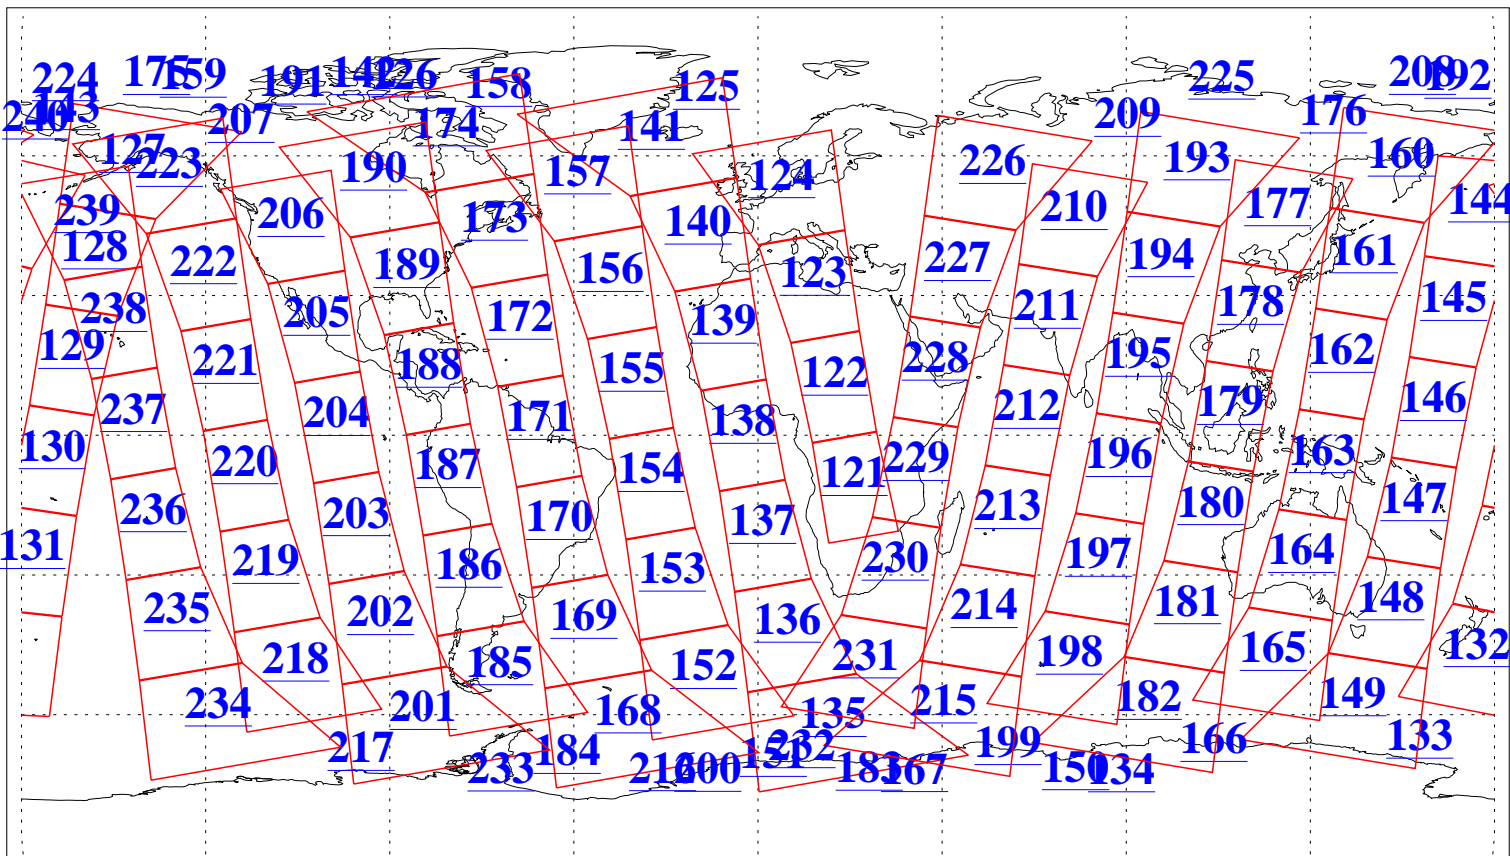

L1B Availability  
AMSU Granules: 240  
HSB Granules: 0  
AIRS Granules: 240

13 Dec 2013  
DoY 347  
Aqua Day 4241  
Granules: 1 to 120

Granules: 121 to 240

Legend: AMSU Available, HSB Available, AIRS Available

L1B Availability  
AMSU Granules: 240  
HSB Granules: 0  
AIRS Granules: 240

13 Dec 2013  
DoY 347  
Aqua Day 4241

Ascending Granules

Descending Granules

Legend: AMSU Available, HSB Available, AIRS Available

L1B Availability  
 AMSU Granules: 240  
 HSB Granules: 0  
 AIRS Granules: 240

13 Dec 2013  
 DoY 347  
 Aqua Day 4241

Northern Hemisphere Granules

Southern Hemisphere Granules

Legend: AMSU Available, HSB Available, AIRS Available