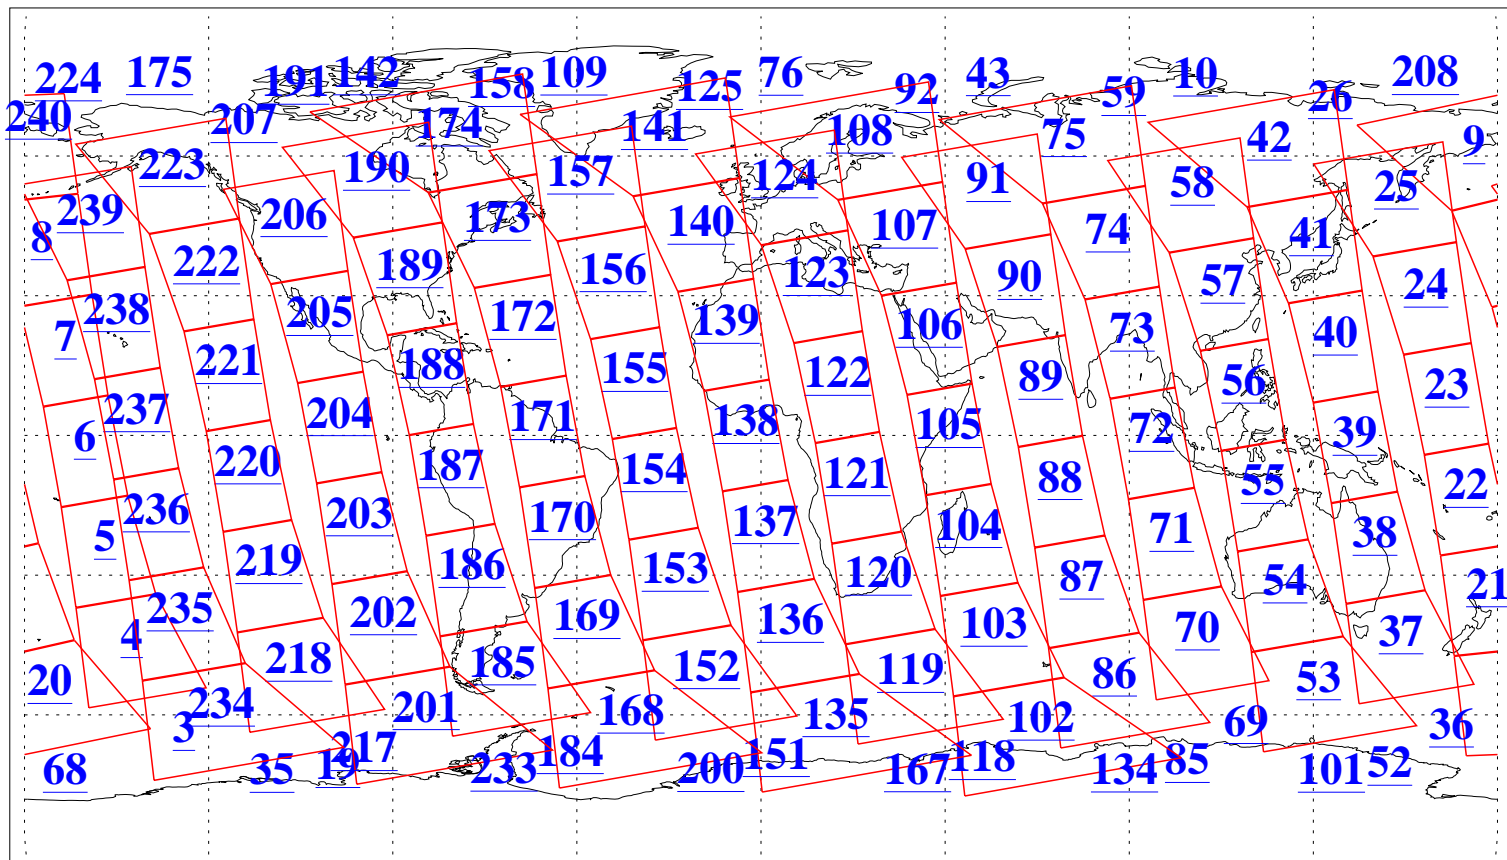

L1B Availability  
AMSU Granules: 240  
HSB Granules: 0  
AIRS Granules: 240

13 Dec 2013  
DoY 347  
Aqua Day 4241  
Granules: 1 to 120

Granules: 121 to 240

Legend: AMSU Available, HSB Available, AIRS Available

L1B Availability  
AMSU Granules: 240  
HSB Granules: 0  
AIRS Granules: 240

13 Dec 2013  
DoY 347  
Aqua Day 4241

Ascending Granules

Descending Granules

Legend: AMSU Available, HSB Available, AIRS Available

L1B Availability  
 AMSU Granules: 240  
 HSB Granules: 0  
 AIRS Granules: 240

13 Dec 2013  
 DoY 347  
 Aqua Day 4241

Northern Hemisphere Granules

Southern Hemisphere Granules

Legend: AMSU Available, HSB Available, AIRS Available