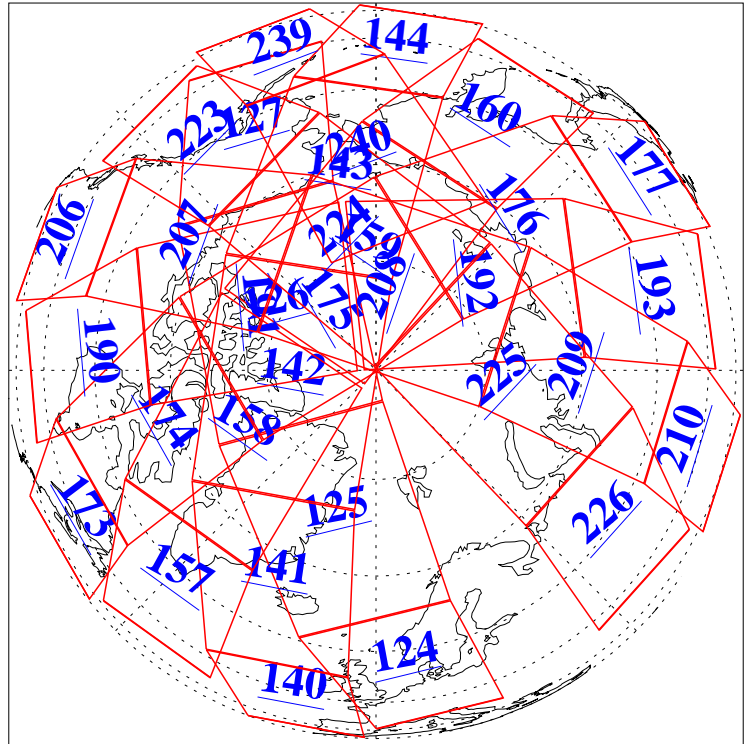

L1B Availability  
AMSU Granules: 240  
HSB Granules: 0  
AIRS Granules: 240

13 Dec 2013  
DoY 347  
Aqua Day 4241  
Granules: 1 to 120

Granules: 121 to 240

Legend: AMSU Available, HSB Available, AIRS Available

L1B Availability  
AMSU Granules: 240  
HSB Granules: 0  
AIRS Granules: 240

13 Dec 2013  
DoY 347  
Aqua Day 4241

Ascending Granules

Descending Granules

Legend: AMSU Available, HSB Available, AIRS Available

L1B Availability  
 AMSU Granules: 240  
 HSB Granules: 0  
 AIRS Granules: 240

13 Dec 2013  
 DoY 347  
 Aqua Day 4241

Northern Hemisphere Granules

Southern Hemisphere Granules

Legend: AMSU Available, HSB Available, AIRS Available