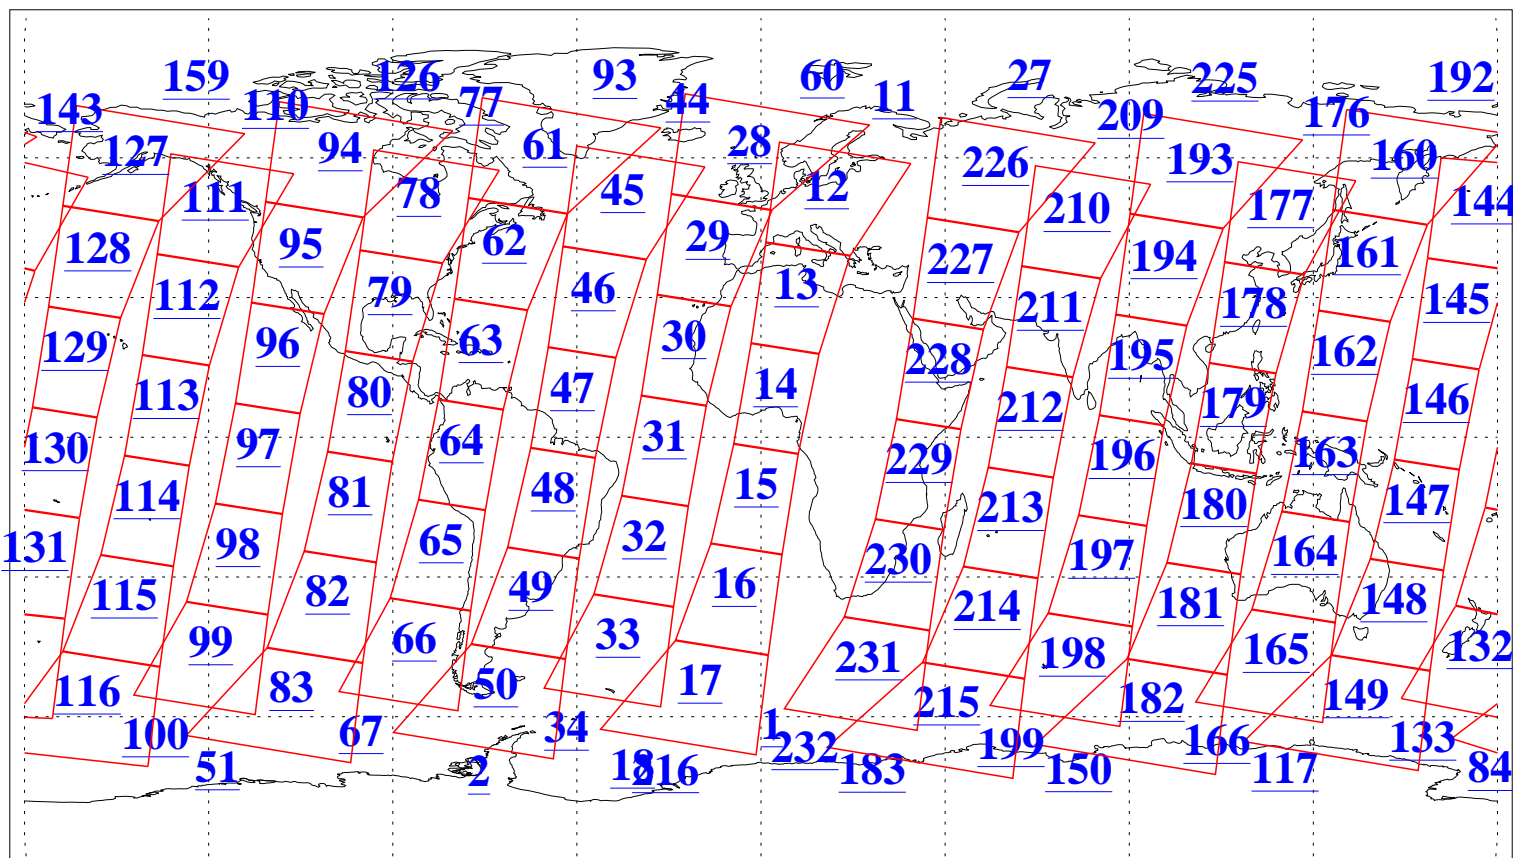

L1B Availability  
AMSU Granules: 240  
HSB Granules: 0  
AIRS Granules: 240

13 Dec 2013  
DoY 347  
Aqua Day 4241  
Granules: 1 to 120

Granules: 121 to 240

Legend: AMSU Available, HSB Available, AIRS Available

L1B Availability  
AMSU Granules: 240  
HSB Granules: 0  
AIRS Granules: 240

13 Dec 2013  
DoY 347  
Aqua Day 4241

Ascending Granules

Descending Granules

Legend: AMSU Available, HSB Available, AIRS Available

L1B Availability  
 AMSU Granules: 240  
 HSB Granules: 0  
 AIRS Granules: 240

13 Dec 2013  
 DoY 347  
 Aqua Day 4241

Northern Hemisphere Granules

Southern Hemisphere Granules

Legend: AMSU Available, HSB Available, AIRS Available