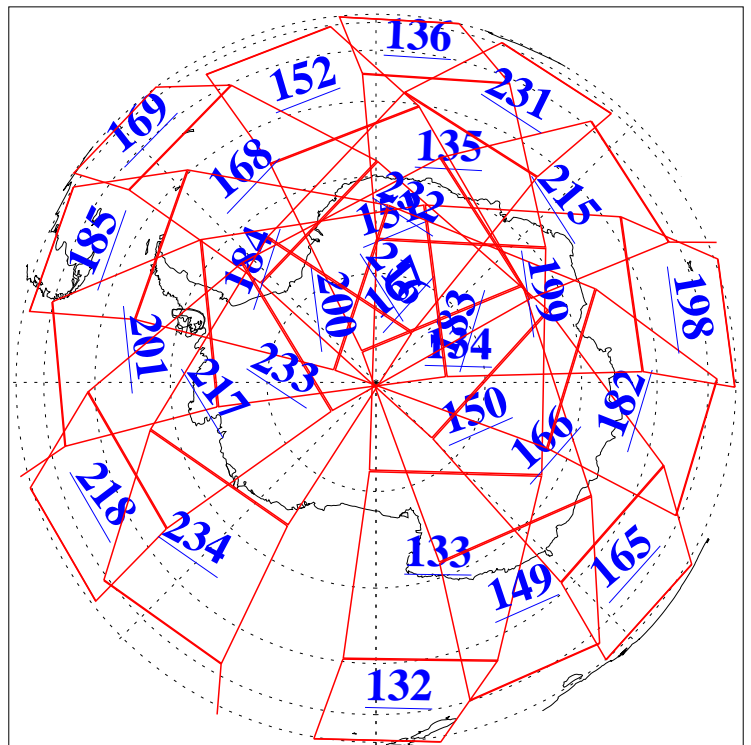

L1B Availability  
AMSU Granules: 240  
HSB Granules: 0  
AIRS Granules: 240

13 Dec 2013  
DoY 347  
Aqua Day 4241

Ascending Granules

Descending Granules

Legend: AMSU Available, HSB Available, AIRS Available

L1B Availability  
 AMSU Granules: 240  
 HSB Granules: 0  
 AIRS Granules: 240

13 Dec 2013  
 DoY 347  
 Aqua Day 4241

Northern Hemisphere Granules

Southern Hemisphere Granules

Legend: AMSU Available, HSB Available, AIRS Available