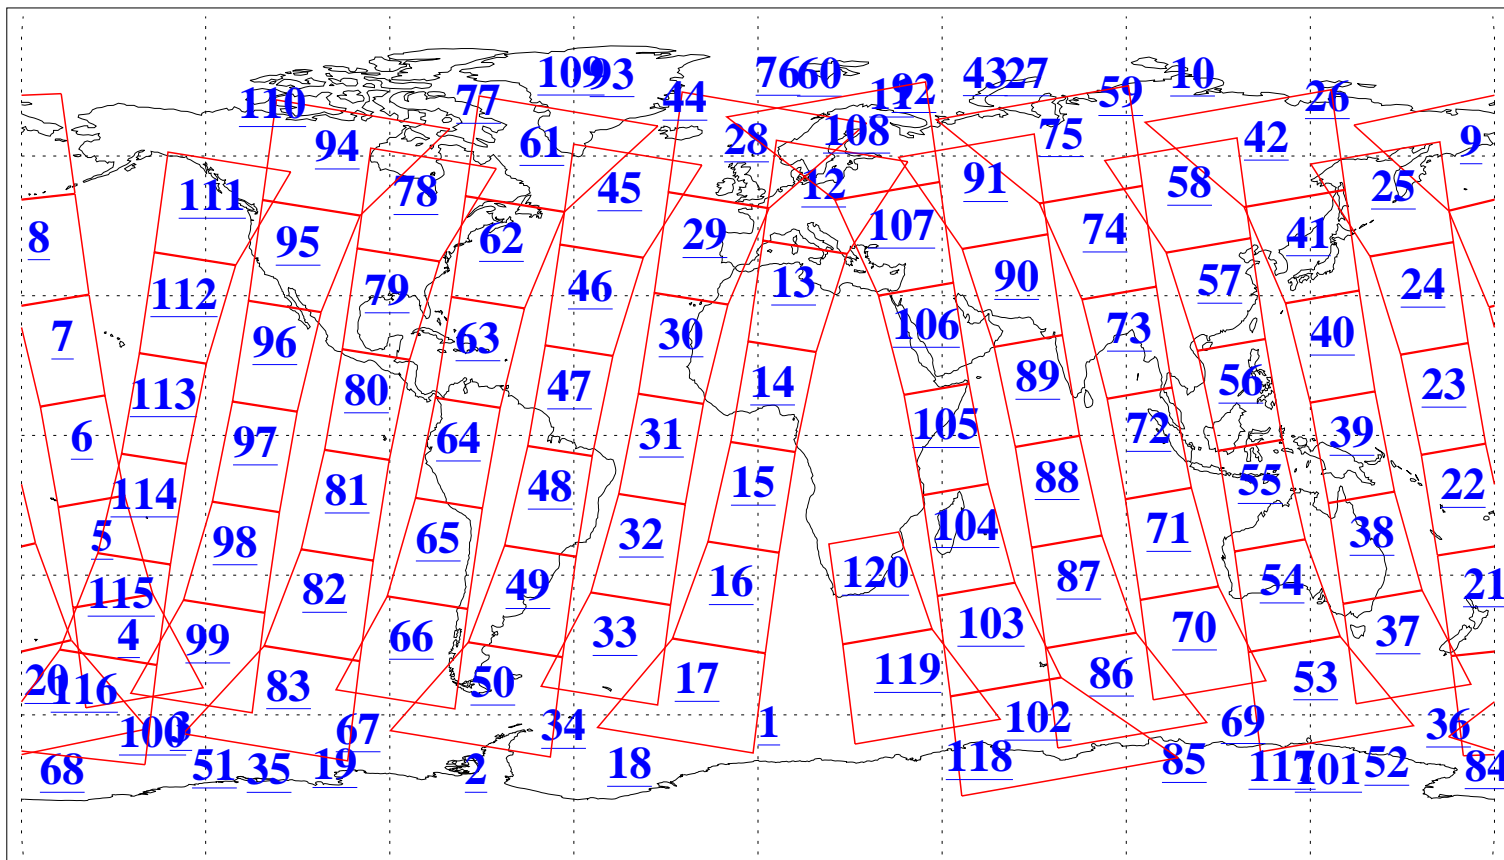

L1B Availability  
AMSU Granules: 240  
HSB Granules: 0  
AIRS Granules: 240

13 Dec 2013  
DoY 347  
Aqua Day 4241  
Granules: 1 to 120

Granules: 121 to 240

Legend: AMSU Available, HSB Available, AIRS Available

L1B Availability  
AMSU Granules: 240  
HSB Granules: 0  
AIRS Granules: 240

13 Dec 2013  
DoY 347  
Aqua Day 4241

Ascending Granules

Descending Granules

Legend: AMSU Available, HSB Available, AIRS Available

L1B Availability  
 AMSU Granules: 240  
 HSB Granules: 0  
 AIRS Granules: 240

13 Dec 2013  
 DoY 347  
 Aqua Day 4241

Northern Hemisphere Granules

Southern Hemisphere Granules

Legend: AMSU Available, HSB Available, AIRS Available