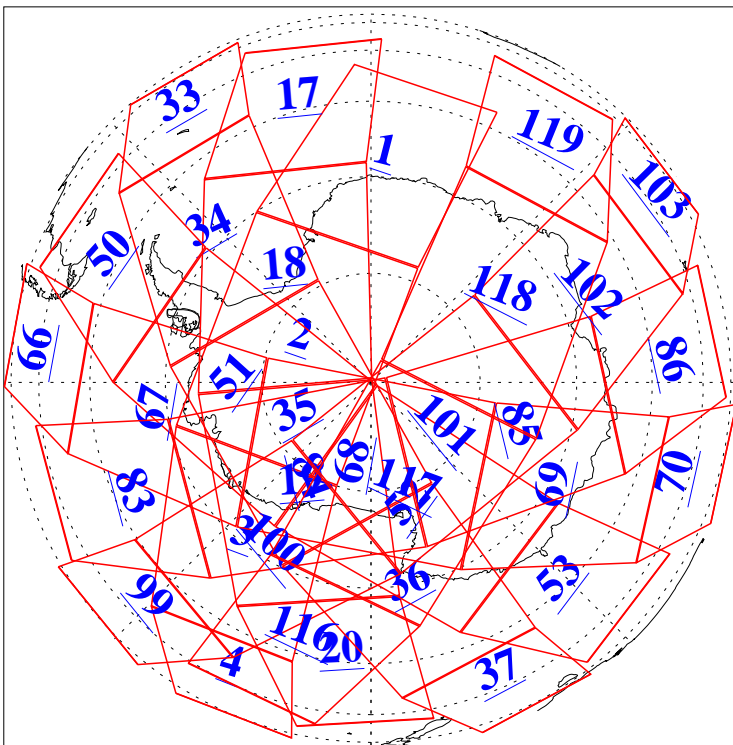

L1B Availability  
AMSU Granules: 240  
HSB Granules: 0  
AIRS Granules: 240

13 Dec 2013  
DoY 347  
Aqua Day 4241  
Granules: 1 to 120

Granules: 121 to 240

Legend: AMSU Available, HSB Available, AIRS Available

L1B Availability  
AMSU Granules: 240  
HSB Granules: 0  
AIRS Granules: 240

13 Dec 2013  
DoY 347  
Aqua Day 4241

Ascending Granules

Descending Granules

Legend: AMSU Available, HSB Available, AIRS Available

L1B Availability  
 AMSU Granules: 240  
 HSB Granules: 0  
 AIRS Granules: 240

13 Dec 2013  
 DoY 347  
 Aqua Day 4241

Northern Hemisphere Granules

Southern Hemisphere Granules

Legend: AMSU Available, HSB Available, AIRS Available