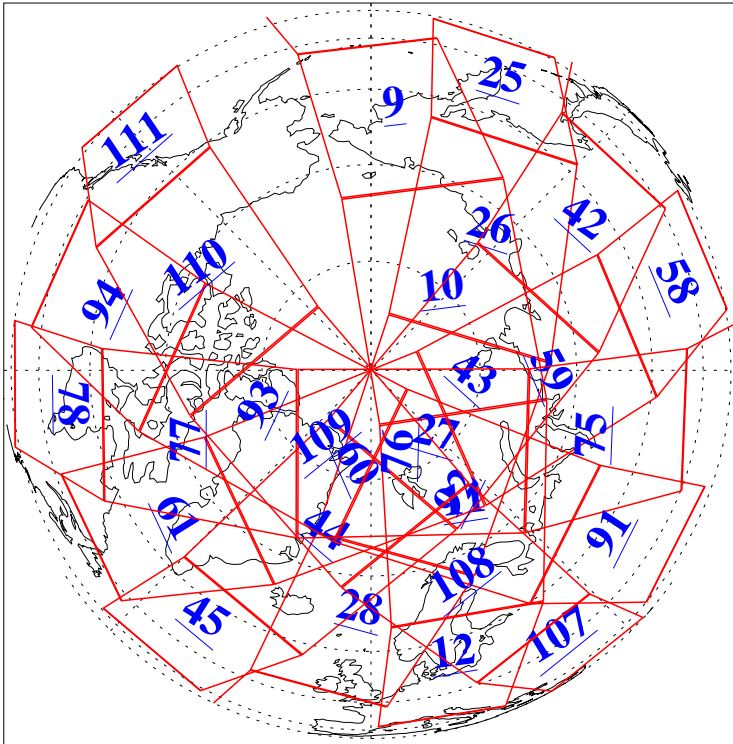

L1B Availability  
AMSU Granules: 240  
HSB Granules: 0  
AIRS Granules: 240

13 Dec 2013  
DoY 347  
Aqua Day 4241  
Granules: 1 to 120

Granules: 121 to 240

Legend: AMSU Available, HSB Available, AIRS Available

L1B Availability  
AMSU Granules: 240  
HSB Granules: 0  
AIRS Granules: 240

13 Dec 2013  
DoY 347  
Aqua Day 4241

Ascending Granules

Descending Granules

Legend: AMSU Available, HSB Available, AIRS Available

L1B Availability  
 AMSU Granules: 240  
 HSB Granules: 0  
 AIRS Granules: 240

13 Dec 2013  
 DoY 347  
 Aqua Day 4241

Northern Hemisphere Granules

Southern Hemisphere Granules

Legend: AMSU Available, HSB Available, AIRS Available