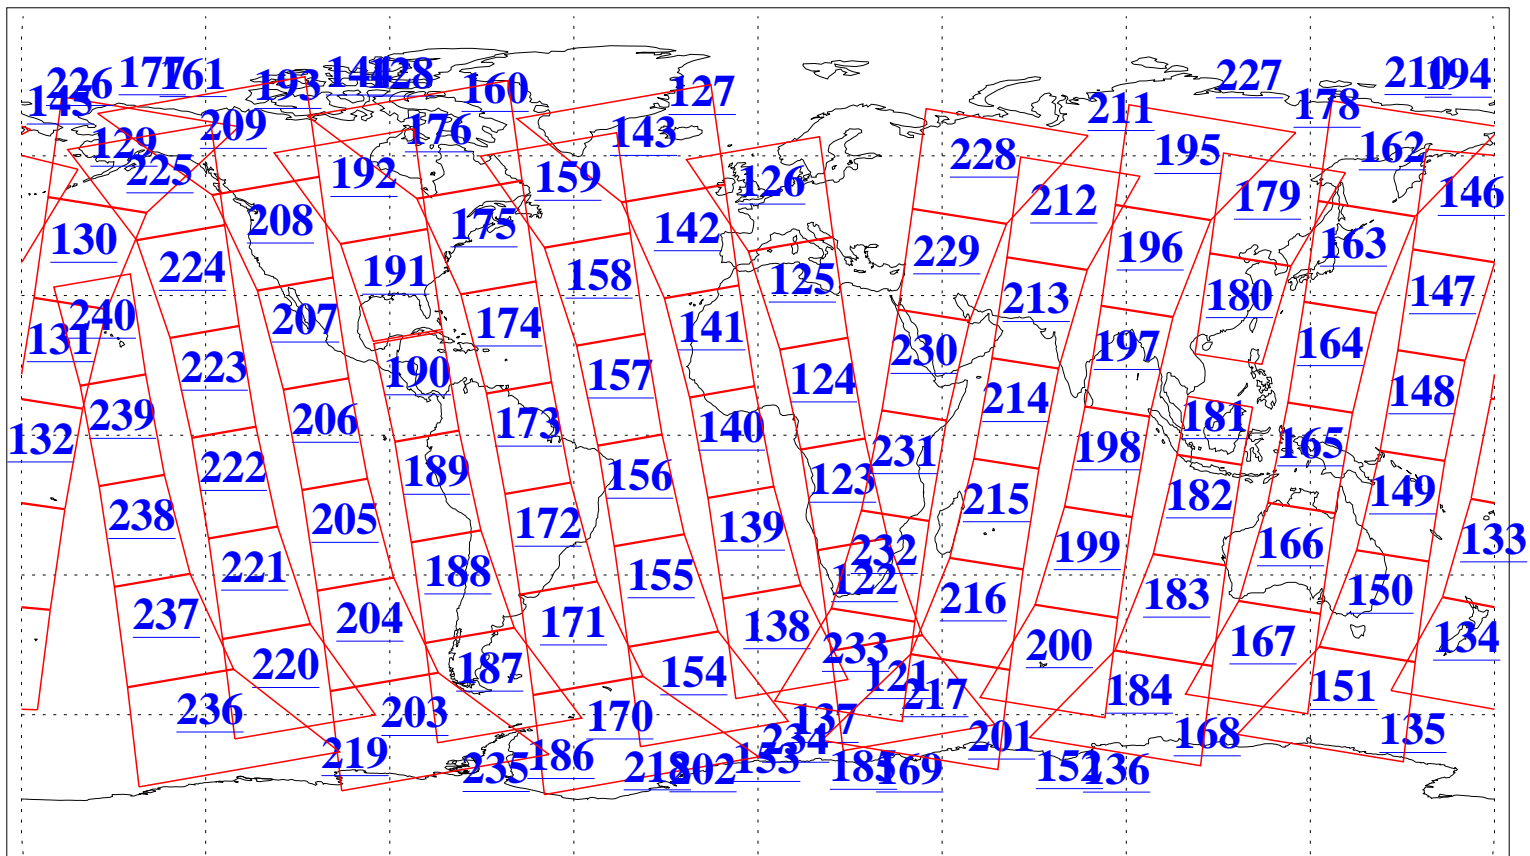

L1B Availability  
AMSU Granules: 240  
HSB Granules: 0  
AIRS Granules: 240

11 Dec 2013  
DoY 345  
Aqua Day 4239  
Granules: 1 to 120

Granules: 121 to 240

Legend: AMSU Available, HSB Available, AIRS Available

L1B Availability  
AMSU Granules: 240  
HSB Granules: 0  
AIRS Granules: 240

11 Dec 2013  
DoY 345  
Aqua Day 4239

Ascending Granules

Descending Granules

Legend: AMSU Available, HSB Available, AIRS Available