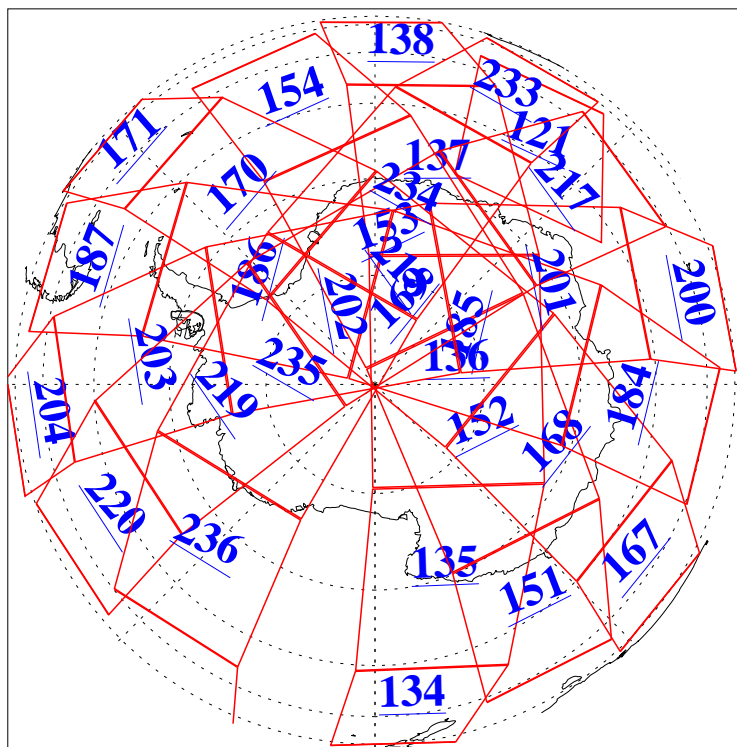

Legend: AMSU Available, HSB Available, AIRS Available