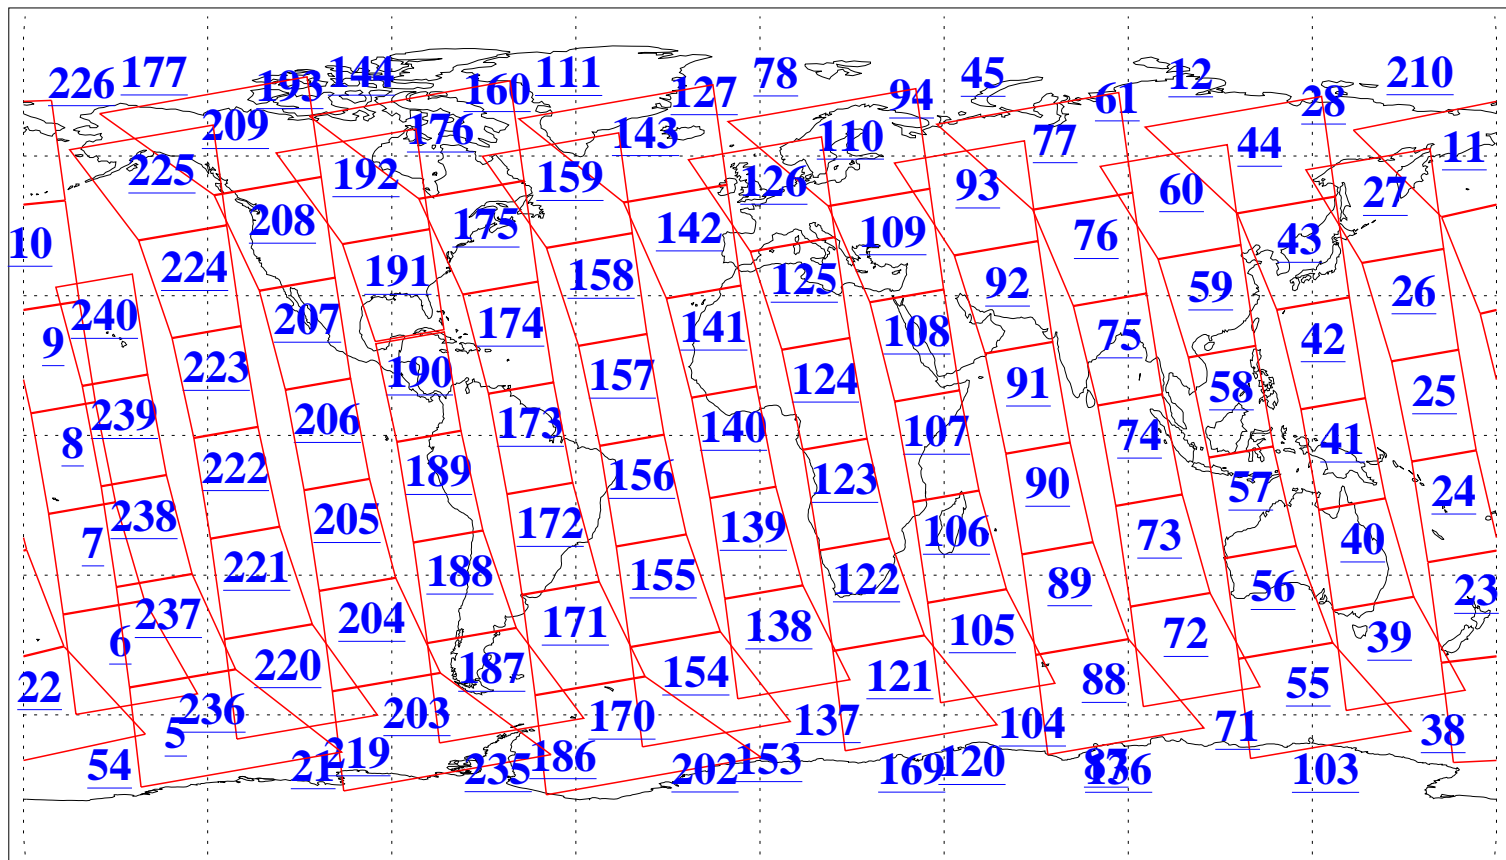

L1B Availability  
AMSU Granules: 240  
HSB Granules: 0  
AIRS Granules: 240

11 Dec 2013  
DoY 345  
Aqua Day 4239  
Granules: 1 to 120

Granules: 121 to 240

Legend: AMSU Available, HSB Available, AIRS Available

L1B Availability  
AMSU Granules: 240  
HSB Granules: 0  
AIRS Granules: 240

11 Dec 2013  
DoY 345  
Aqua Day 4239

Ascending Granules

Descending Granules

Legend: AMSU Available, HSB Available, AIRS Available

### Northern Hemisphere Granules