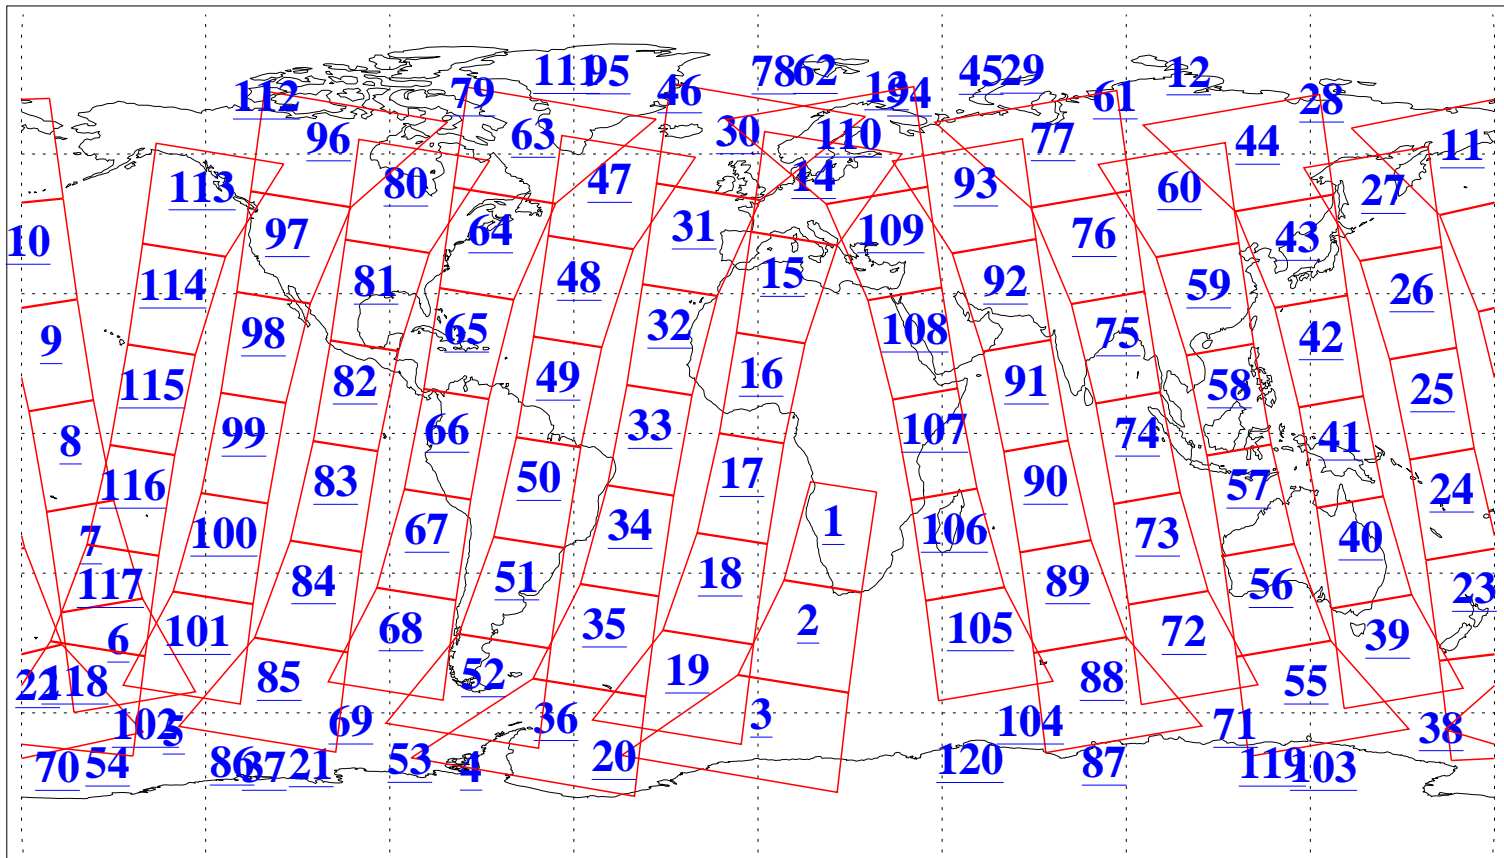

L1B Availability  
AMSU Granules: 240  
HSB Granules: 0  
AIRS Granules: 240

11 Dec 2013  
DoY 345  
Aqua Day 4239  
Granules: 1 to 120

Granules: 121 to 240

Legend: AMSU Available, HSB Available, AIRS Available

L1B Availability  
AMSU Granules: 240  
HSB Granules: 0  
AIRS Granules: 240

11 Dec 2013  
DoY 345  
Aqua Day 4239

Ascending Granules

Descending Granules

Legend: AMSU Available, HSB Available, AIRS Available

### Northern Hemisphere Granules