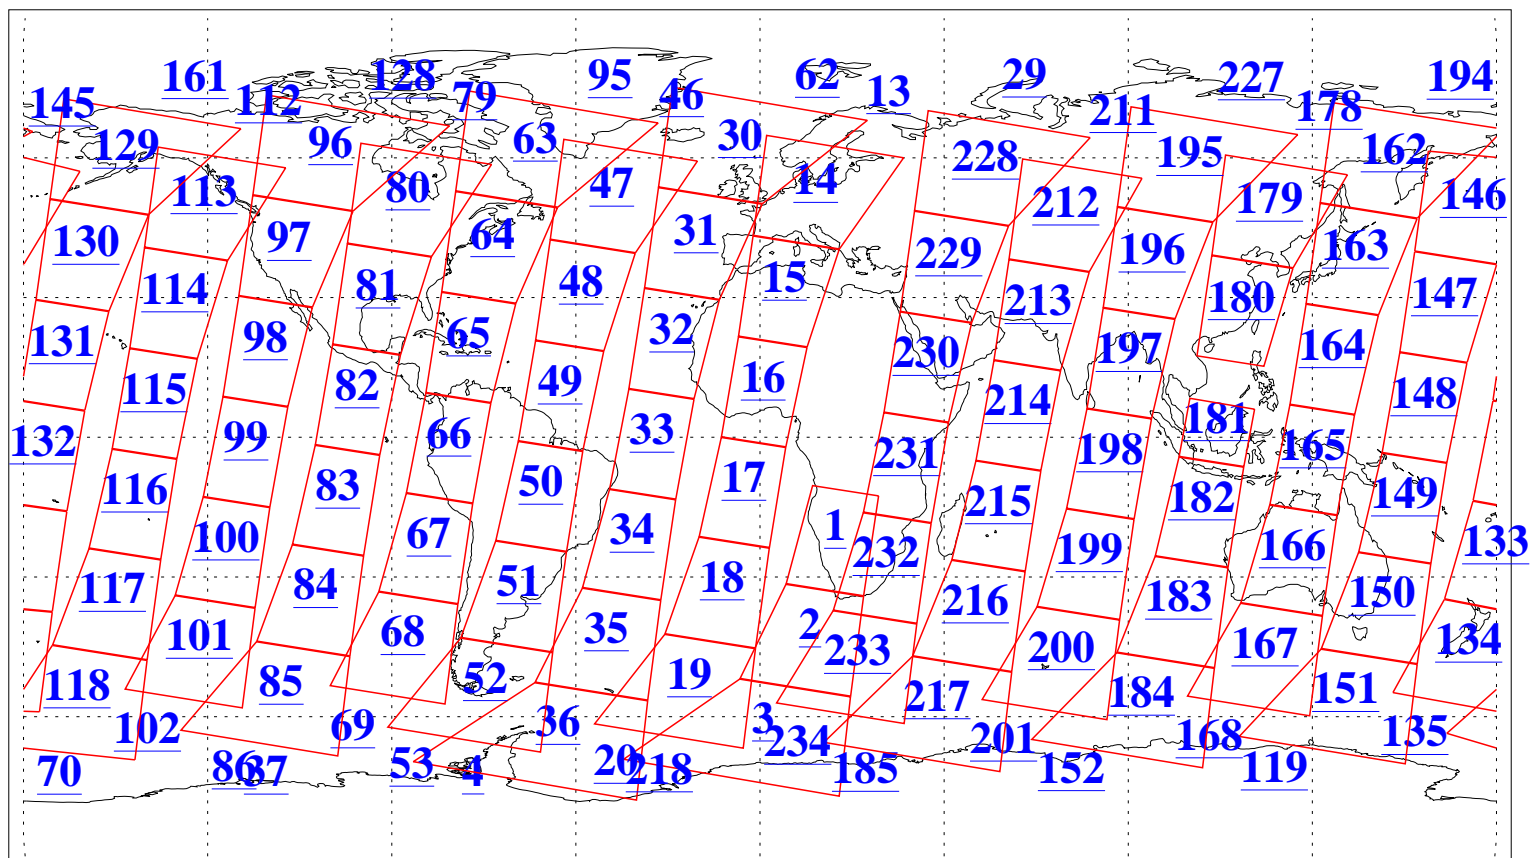

L1B Availability  
AMSU Granules: 240  
HSB Granules: 0  
AIRS Granules: 240

11 Dec 2013  
DoY 345  
Aqua Day 4239  
Granules: 1 to 120

Granules: 121 to 240

Legend: AMSU Available, HSB Available, AIRS Available

L1B Availability  
AMSU Granules: 240  
HSB Granules: 0  
AIRS Granules: 240

11 Dec 2013  
DoY 345  
Aqua Day 4239

Ascending Granules

Descending Granules

Legend: AMSU Available, HSB Available, AIRS Available