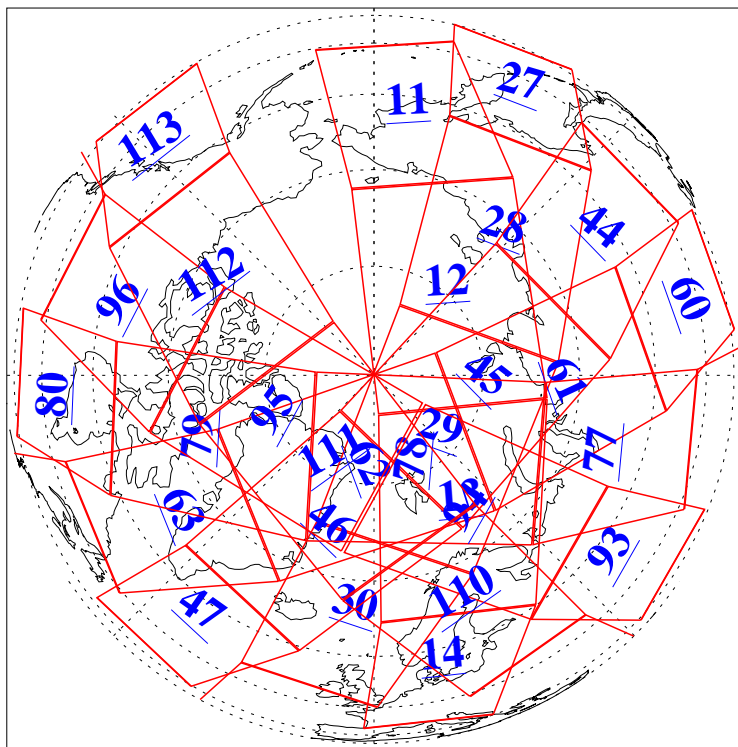

L1B Availability  
AMSU Granules: 240  
HSB Granules: 0  
AIRS Granules: 240

11 Dec 2013  
DoY 345  
Aqua Day 4239  
Granules: 1 to 120

Granules: 121 to 240

Legend: AMSU Available, HSB Available, AIRS Available

L1B Availability  
AMSU Granules: 240  
HSB Granules: 0  
AIRS Granules: 240

11 Dec 2013  
DoY 345  
Aqua Day 4239

Ascending Granules

Descending Granules

Legend: AMSU Available, HSB Available, AIRS Available

### Northern Hemisphere Granules