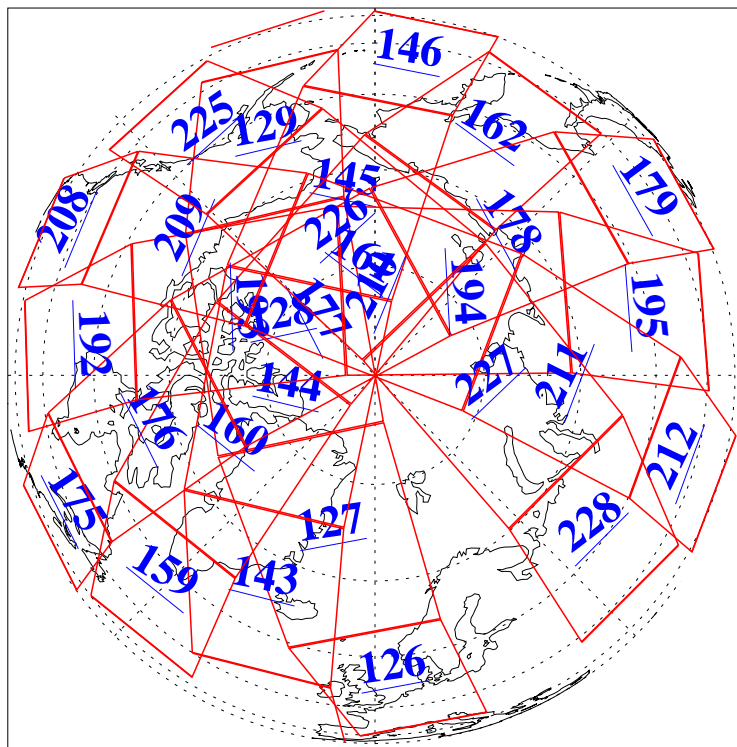

L1B Availability  
AMSU Granules: 240  
HSB Granules: 0  
AIRS Granules: 240

11 Dec 2013  
DoY 345  
Aqua Day 4239

Ascending Granules

Descending Granules

Legend: AMSU Available, HSB Available, AIRS Available

### Northern Hemisphere Granules