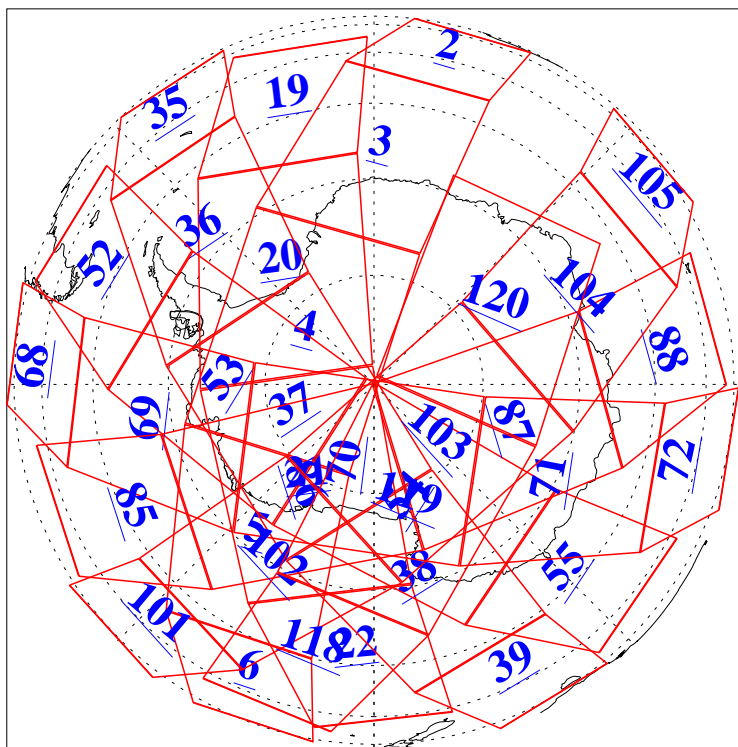

Legend: AMSU Available, HSB Available, AIRS Available