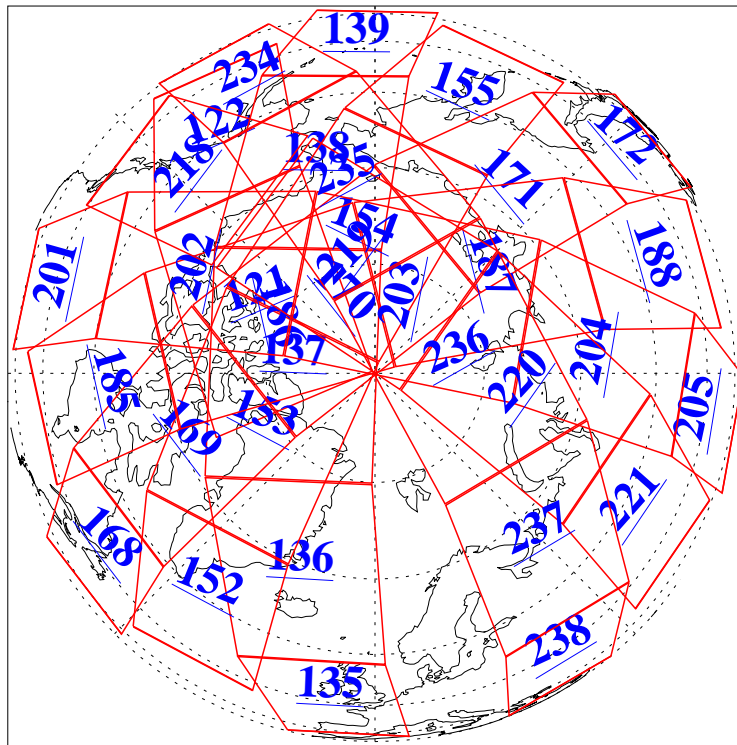

10 Dec 2013
DoY 344
Aqua Day 4238
Ascending Granules

Descending Granules

Legend: AMSU Available, HSB Available, AIRS Available

L1B Availability
AMSU Granules: 240
HSB Granules: 0
AIRS Granules: 240

10 Dec 2013
DoY 344
Aqua Day 4238

Northern Hemisphere Granules

Southern Hemisphere Granules

Legend: AMSU Available, HSB Available, AIRS Available