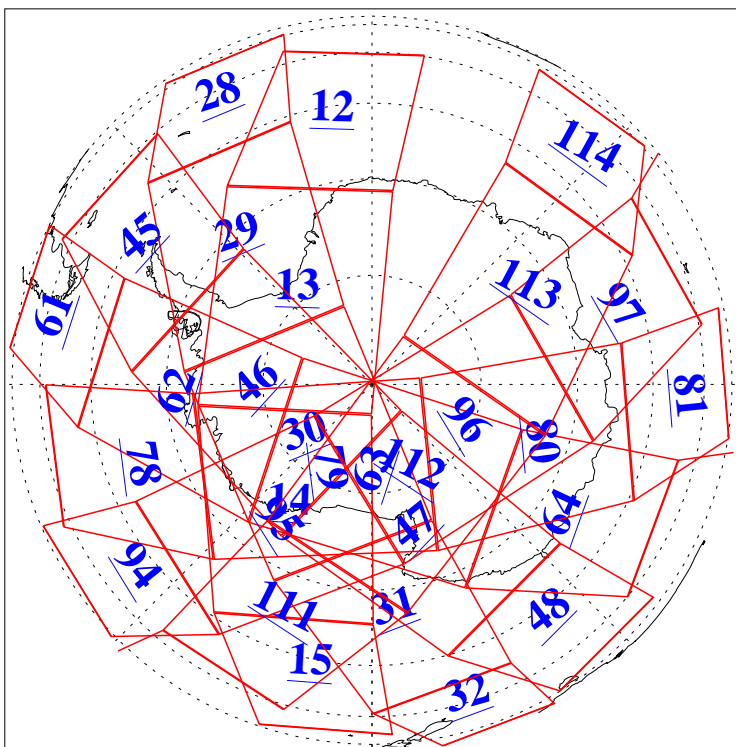

L1B Availability
AMSU Granules: 240
HSB Granules: 0
AIRS Granules: 240

10 Dec 2013
DoY 344
Aqua Day 4238
Granules: 1 to 120

Granules: 121 to 240

Legend: AMSU Available, HSB Available, AIRS Available

L1B Availability
AMSU Granules: 240
HSB Granules: 0
AIRS Granules: 240

10 Dec 2013
DoY 344
Aqua Day 4238
Ascending Granules

Descending Granules

Legend: AMSU Available, HSB Available, AIRS Available

L1B Availability
AMSU Granules: 240
HSB Granules: 0
AIRS Granules: 240

10 Dec 2013
DoY 344
Aqua Day 4238

Northern Hemisphere Granules

Southern Hemisphere Granules

Legend: AMSU Available, HSB Available, AIRS Available