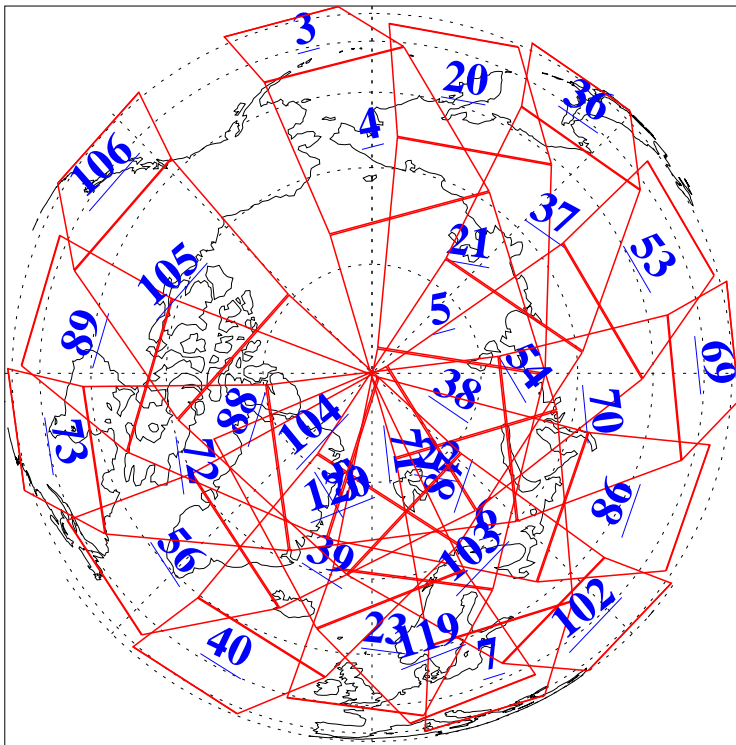

L1B Availability
AMSU Granules: 240
HSB Granules: 0
AIRS Granules: 240

10 Dec 2013
DoY 344
Aqua Day 4238
Granules: 1 to 120

Granules: 121 to 240

Legend: AMSU Available, HSB Available, AIRS Available

L1B Availability
AMSU Granules: 240
HSB Granules: 0
AIRS Granules: 240

10 Dec 2013
DoY 344
Aqua Day 4238
Ascending Granules

Descending Granules

Legend: AMSU Available, HSB Available, AIRS Available

L1B Availability
AMSU Granules: 240
HSB Granules: 0
AIRS Granules: 240

10 Dec 2013
DoY 344
Aqua Day 4238

Northern Hemisphere Granules

Southern Hemisphere Granules

Legend: AMSU Available, HSB Available, AIRS Available