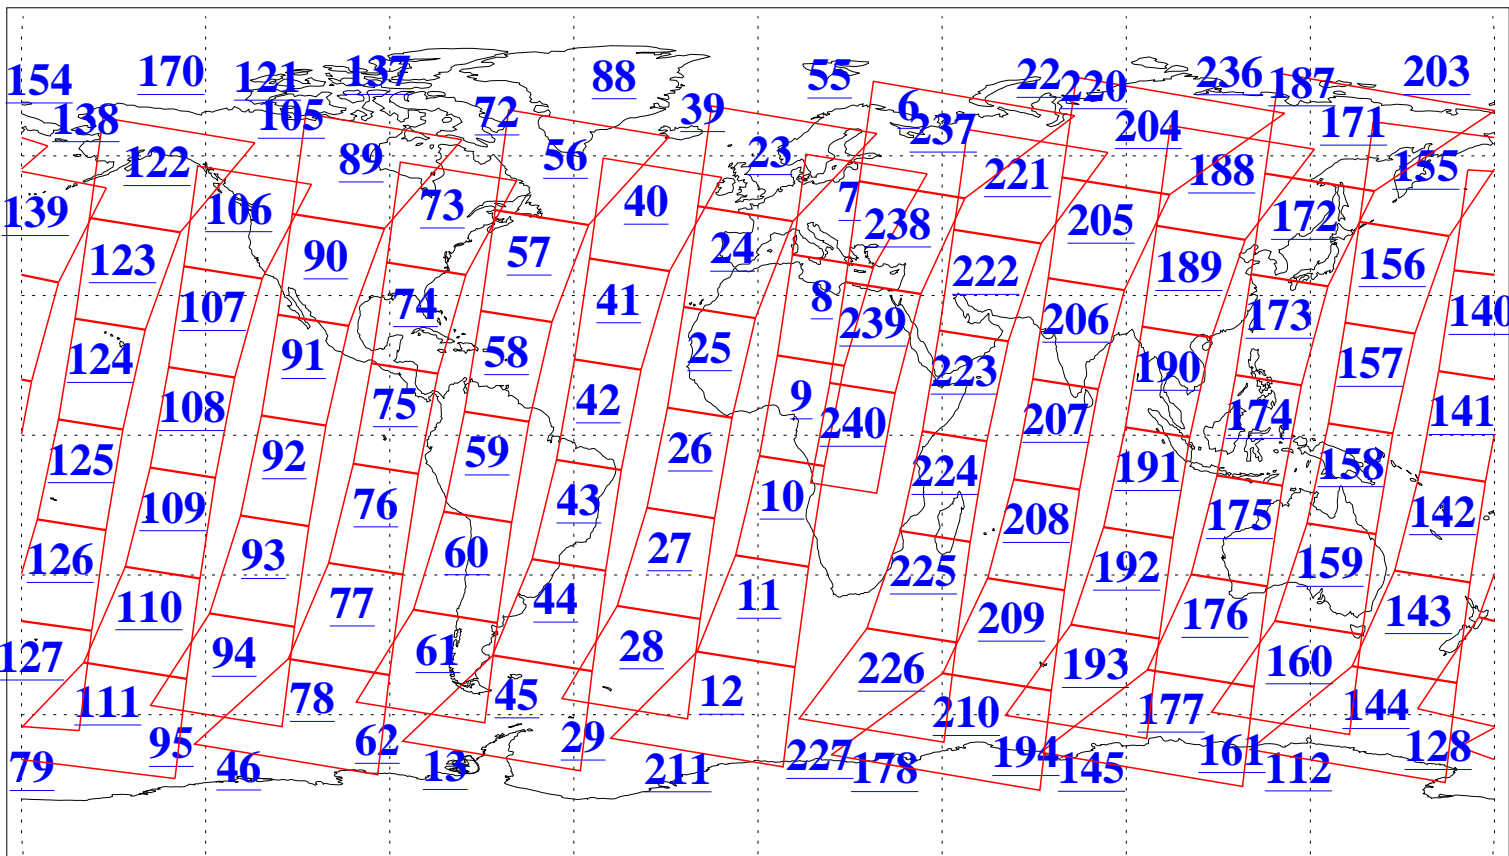

L1B Availability
AMSU Granules: 240
HSB Granules: 0
AIRS Granules: 240

10 Dec 2013
DoY 344
Aqua Day 4238
Granules: 1 to 120

Granules: 121 to 240

Legend: AMSU Available, HSB Available, AIRS Available

L1B Availability
AMSU Granules: 240
HSB Granules: 0
AIRS Granules: 240

10 Dec 2013
DoY 344
Aqua Day 4238
Ascending Granules

Descending Granules

Legend: AMSU Available, HSB Available, AIRS Available

L1B Availability
AMSU Granules: 240
HSB Granules: 0
AIRS Granules: 240

10 Dec 2013
DoY 344
Aqua Day 4238

Northern Hemisphere Granules

Southern Hemisphere Granules

Legend: AMSU Available, HSB Available, AIRS Available