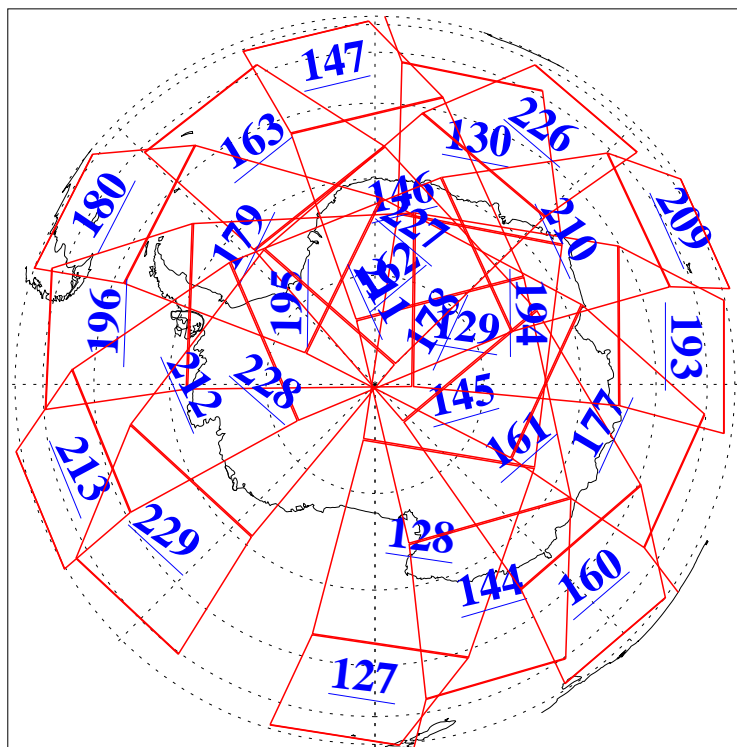

L1B Availability
AMSU Granules: 240
HSB Granules: 0
AIRS Granules: 240

10 Dec 2013
DoY 344
Aqua Day 4238
Granules: 1 to 120

Granules: 121 to 240

Legend: AMSU Available, HSB Available, AIRS Available

L1B Availability
AMSU Granules: 240
HSB Granules: 0
AIRS Granules: 240

10 Dec 2013
DoY 344
Aqua Day 4238
Ascending Granules

Descending Granules

Legend: AMSU Available, HSB Available, AIRS Available

L1B Availability
AMSU Granules: 240
HSB Granules: 0
AIRS Granules: 240

10 Dec 2013
DoY 344
Aqua Day 4238

Northern Hemisphere Granules

Southern Hemisphere Granules

Legend: AMSU Available, HSB Available, AIRS Available