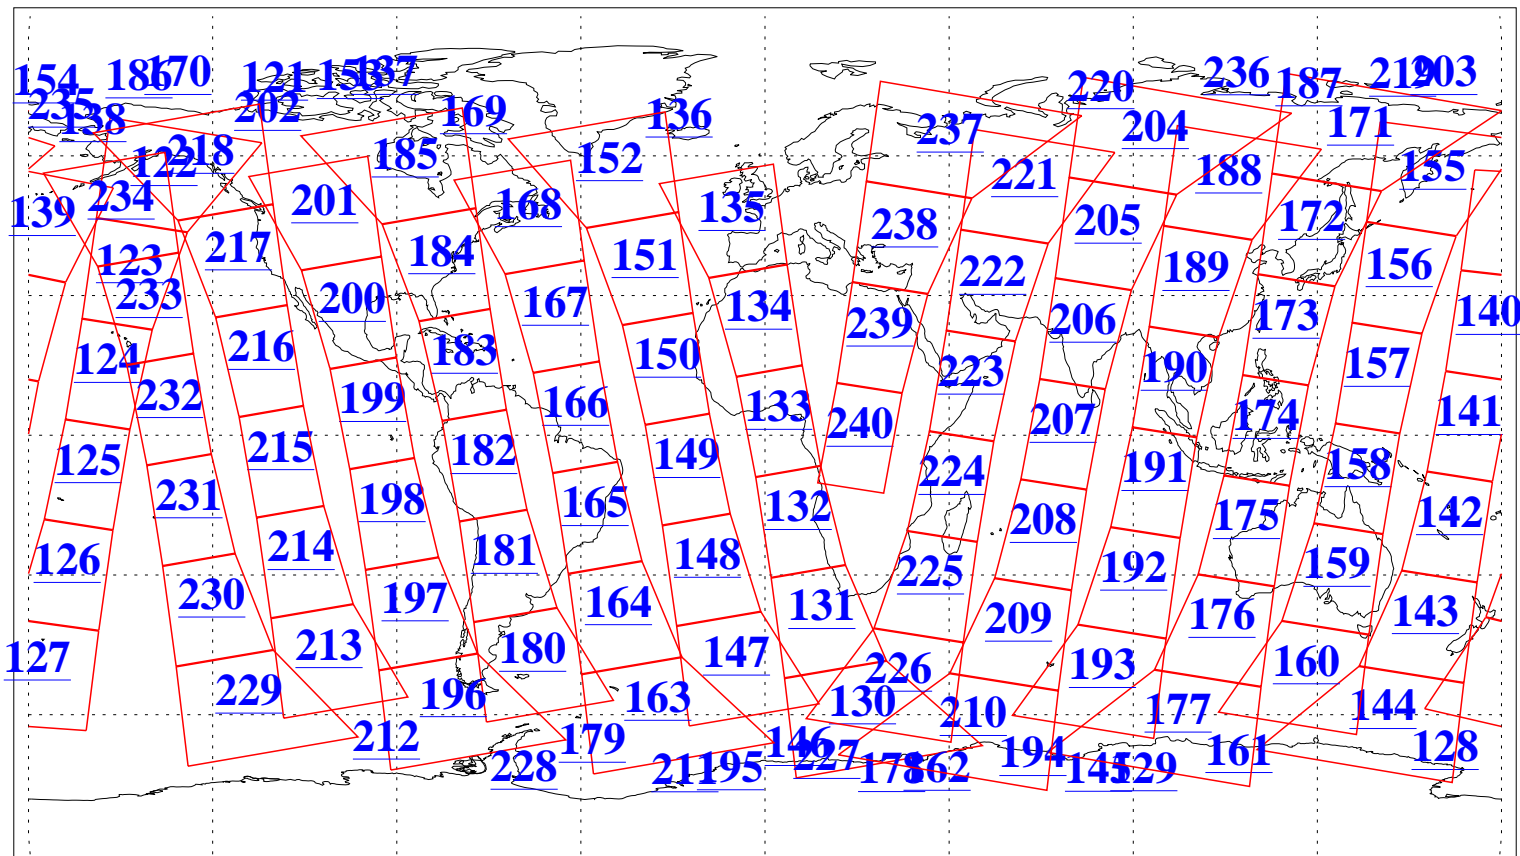

L1B Availability
AMSU Granules: 240
HSB Granules: 0
AIRS Granules: 240

10 Dec 2013
DoY 344
Aqua Day 4238
Granules: 1 to 120

Granules: 121 to 240

Legend: AMSU Available, HSB Available, AIRS Available

L1B Availability
AMSU Granules: 240
HSB Granules: 0
AIRS Granules: 240

10 Dec 2013
DoY 344
Aqua Day 4238
Ascending Granules

Descending Granules

Legend: AMSU Available, HSB Available, AIRS Available

L1B Availability
AMSU Granules: 240
HSB Granules: 0
AIRS Granules: 240

10 Dec 2013
DoY 344
Aqua Day 4238

Northern Hemisphere Granules

Southern Hemisphere Granules

Legend: AMSU Available, HSB Available, AIRS Available