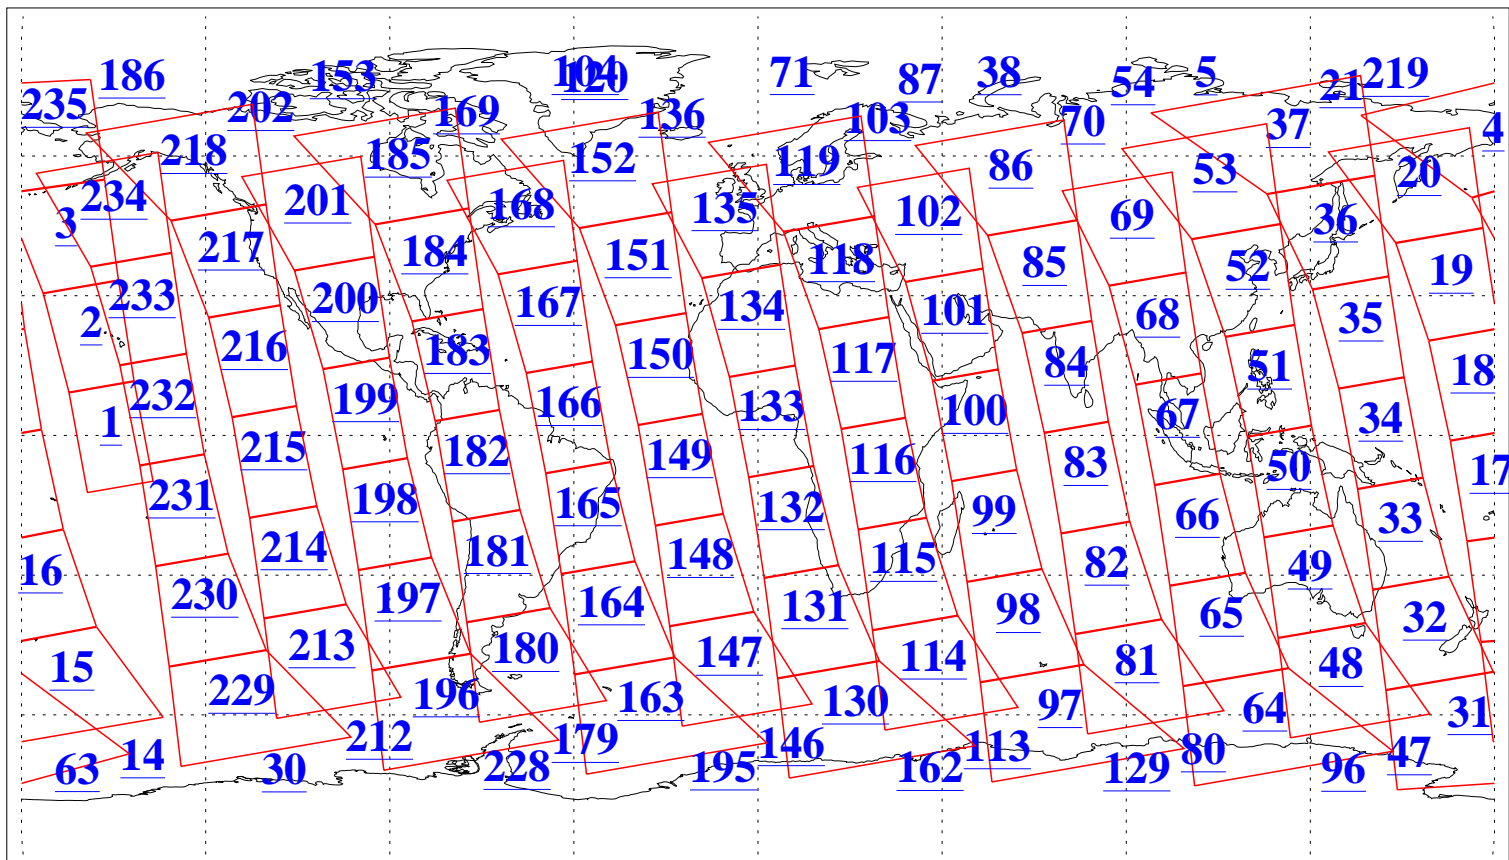

L1B Availability
AMSU Granules: 240
HSB Granules: 0
AIRS Granules: 240

10 Dec 2013
DoY 344
Aqua Day 4238
Granules: 1 to 120

Granules: 121 to 240

Legend: AMSU Available, HSB Available, AIRS Available

L1B Availability
AMSU Granules: 240
HSB Granules: 0
AIRS Granules: 240

10 Dec 2013
DoY 344
Aqua Day 4238
Ascending Granules

Descending Granules

Legend: AMSU Available, HSB Available, AIRS Available

L1B Availability
AMSU Granules: 240
HSB Granules: 0
AIRS Granules: 240

10 Dec 2013
DoY 344
Aqua Day 4238

Northern Hemisphere Granules

Southern Hemisphere Granules

Legend: AMSU Available, HSB Available, AIRS Available