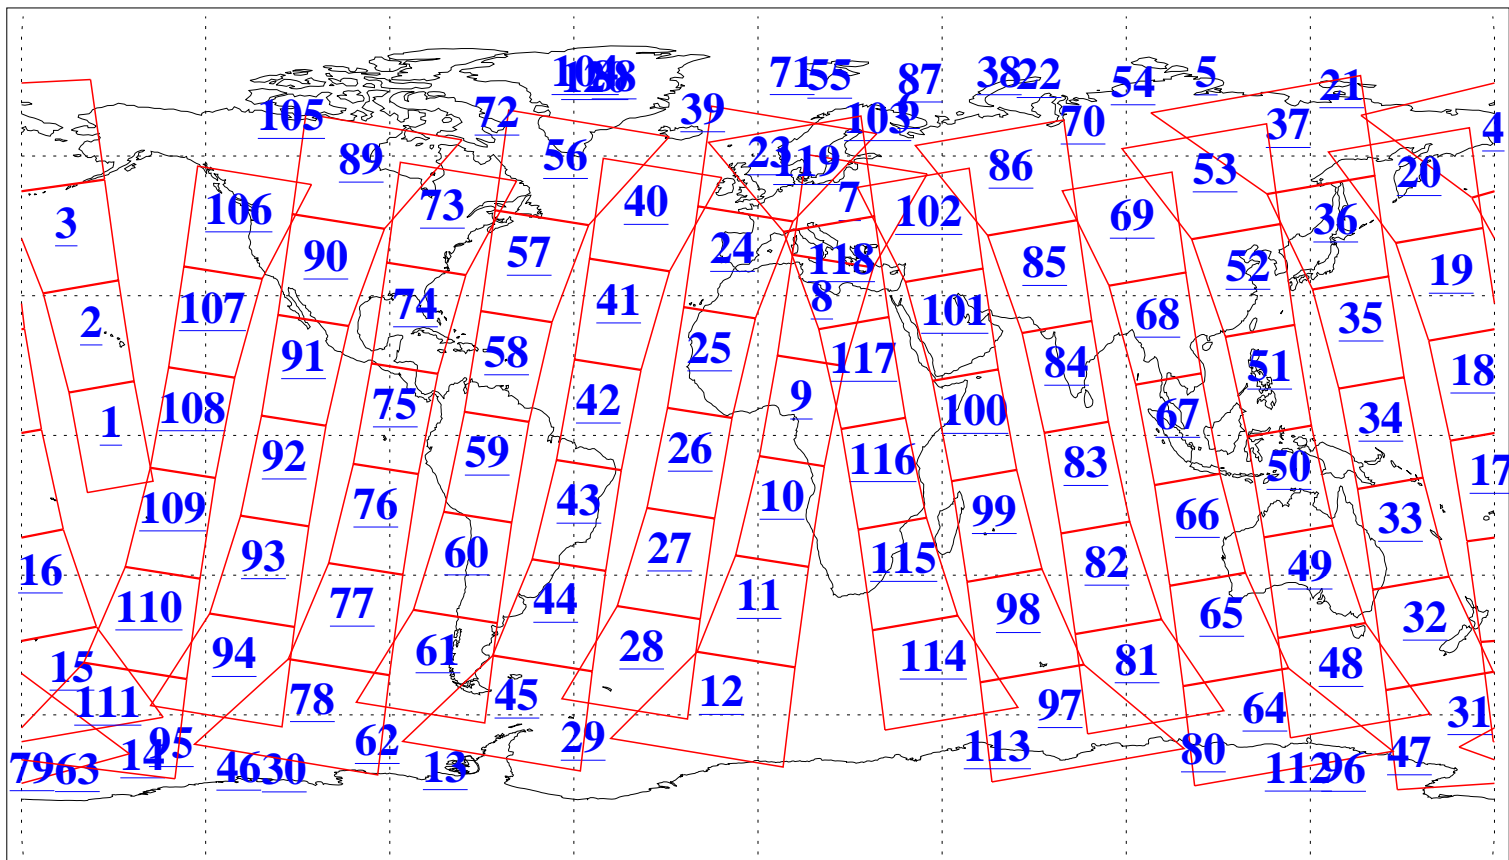

L1B Availability
AMSU Granules: 240
HSB Granules: 0
AIRS Granules: 240

10 Dec 2013
DoY 344
Aqua Day 4238
Granules: 1 to 120

Granules: 121 to 240

Legend: AMSU Available, HSB Available, AIRS Available

L1B Availability
AMSU Granules: 240
HSB Granules: 0
AIRS Granules: 240

10 Dec 2013
DoY 344
Aqua Day 4238
Ascending Granules

Descending Granules

Legend: AMSU Available, HSB Available, AIRS Available

L1B Availability
AMSU Granules: 240
HSB Granules: 0
AIRS Granules: 240

10 Dec 2013
DoY 344
Aqua Day 4238

Northern Hemisphere Granules

Southern Hemisphere Granules

Legend: AMSU Available, HSB Available, AIRS Available