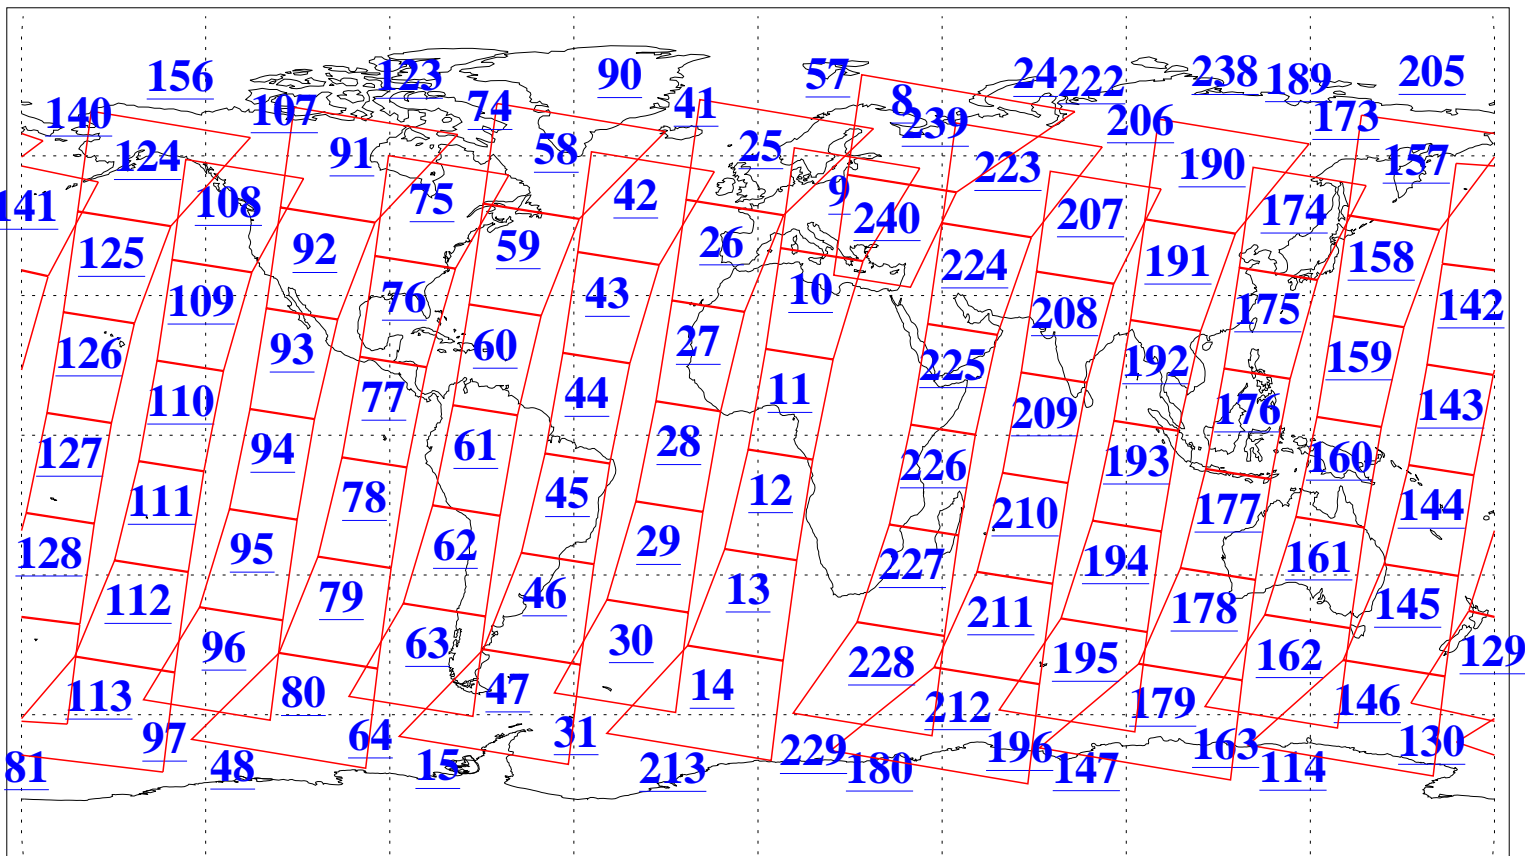

L1B Availability
AMSU Granules: 240
HSB Granules: 0
AIRS Granules: 240

8 Dec 2013
DoY 342
Aqua Day 4236
Granules: 1 to 120

Granules: 121 to 240

Legend: AMSU Available, HSB Available, AIRS Available

L1B Availability
AMSU Granules: 240
HSB Granules: 0
AIRS Granules: 240

8 Dec 2013
DoY 342
Aqua Day 4236

Ascending Granules

Descending Granules

Legend: AMSU Available, HSB Available, AIRS Available

L1B Availability
 AMSU Granules: 240
 HSB Granules: 0
 AIRS Granules: 240

8 Dec 2013
 DoY 342
 Aqua Day 4236

Northern Hemisphere Granules

Southern Hemisphere Granules

Legend: AMSU Available, HSB Available, AIRS Available