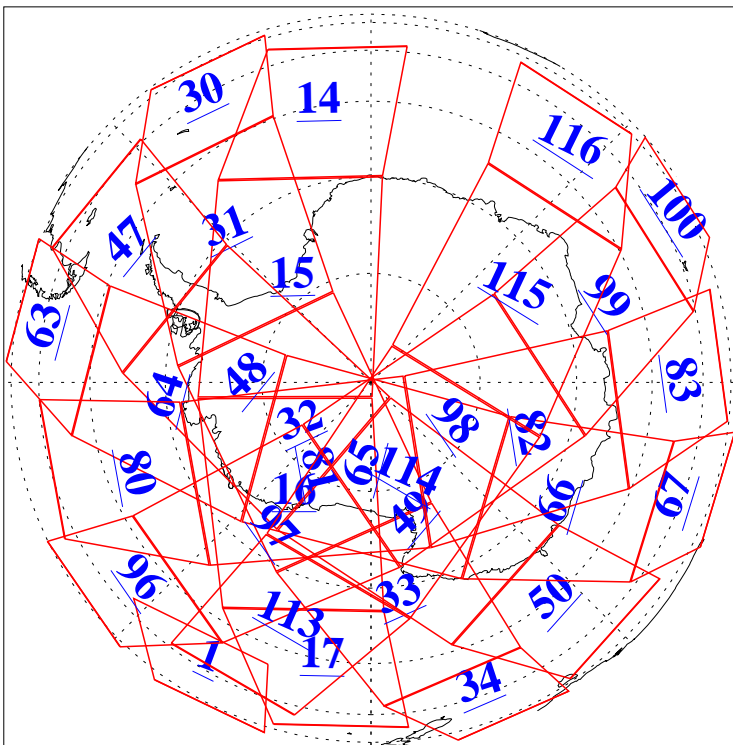

L1B Availability
AMSU Granules: 240
HSB Granules: 0
AIRS Granules: 240

8 Dec 2013
DoY 342
Aqua Day 4236
Granules: 1 to 120

Granules: 121 to 240

Legend: AMSU Available, HSB Available, AIRS Available

L1B Availability
AMSU Granules: 240
HSB Granules: 0
AIRS Granules: 240

8 Dec 2013
DoY 342
Aqua Day 4236

Ascending Granules

Descending Granules

Legend: AMSU Available, HSB Available, AIRS Available

L1B Availability
 AMSU Granules: 240
 HSB Granules: 0
 AIRS Granules: 240

8 Dec 2013
 DoY 342
 Aqua Day 4236

Northern Hemisphere Granules

Southern Hemisphere Granules

Legend: AMSU Available, HSB Available, AIRS Available