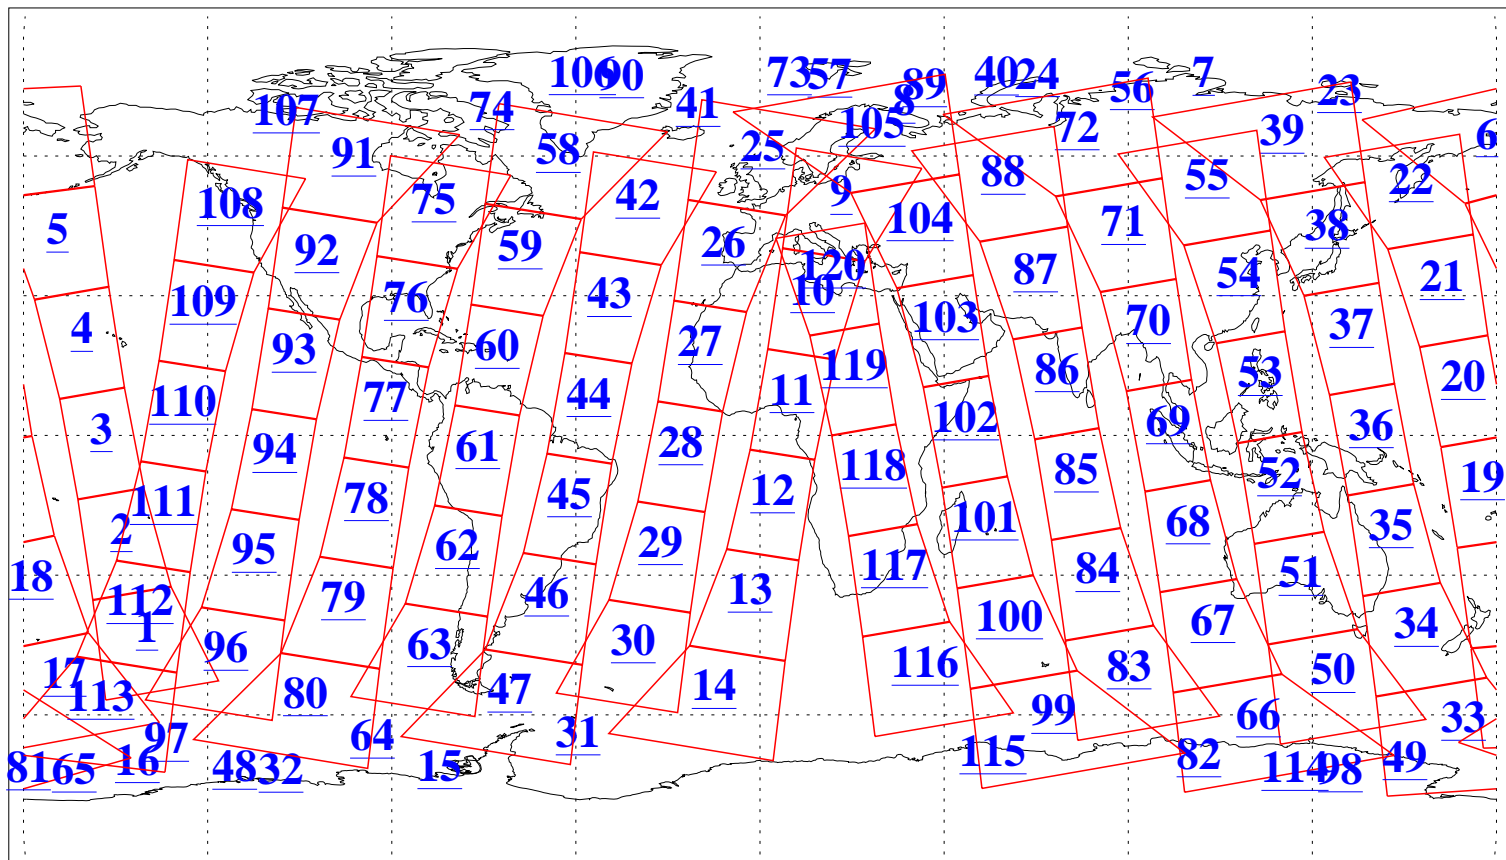

L1B Availability
AMSU Granules: 240
HSB Granules: 0
AIRS Granules: 240

8 Dec 2013
DoY 342
Aqua Day 4236
Granules: 1 to 120

Granules: 121 to 240

Legend: AMSU Available, HSB Available, AIRS Available

L1B Availability
AMSU Granules: 240
HSB Granules: 0
AIRS Granules: 240

8 Dec 2013
DoY 342
Aqua Day 4236

Ascending Granules

Descending Granules

Legend: AMSU Available, HSB Available, AIRS Available

L1B Availability
 AMSU Granules: 240
 HSB Granules: 0
 AIRS Granules: 240

8 Dec 2013
 DoY 342
 Aqua Day 4236

Northern Hemisphere Granules

Southern Hemisphere Granules

Legend: AMSU Available, HSB Available, AIRS Available