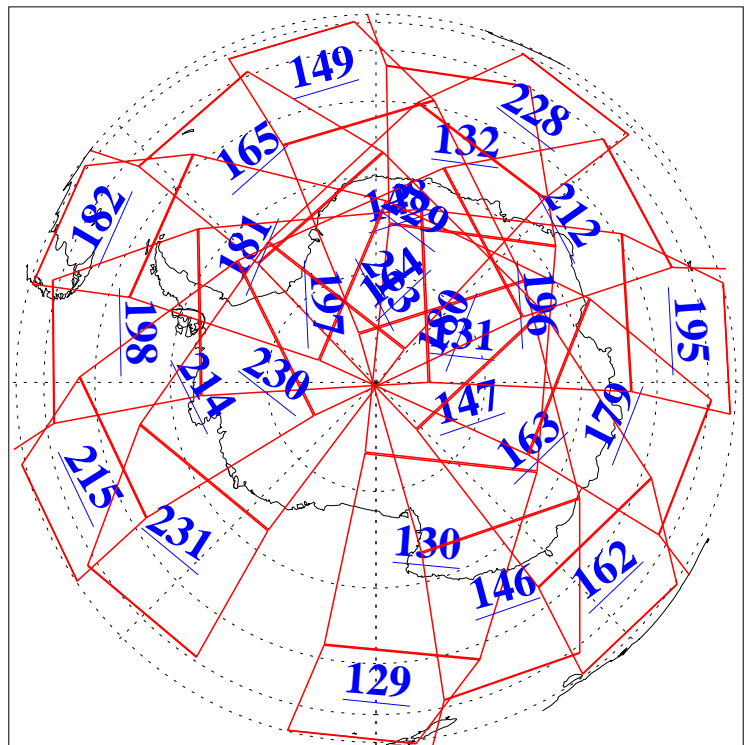

L1B Availability
AMSU Granules: 240
HSB Granules: 0
AIRS Granules: 240

8 Dec 2013
DoY 342
Aqua Day 4236
Granules: 1 to 120

Granules: 121 to 240

Legend: AMSU Available, HSB Available, AIRS Available

L1B Availability
AMSU Granules: 240
HSB Granules: 0
AIRS Granules: 240

8 Dec 2013
DoY 342
Aqua Day 4236

Ascending Granules

Descending Granules

Legend: AMSU Available, HSB Available, AIRS Available

L1B Availability
 AMSU Granules: 240
 HSB Granules: 0
 AIRS Granules: 240

8 Dec 2013
 DoY 342
 Aqua Day 4236

Northern Hemisphere Granules

Southern Hemisphere Granules

Legend: AMSU Available, HSB Available, AIRS Available