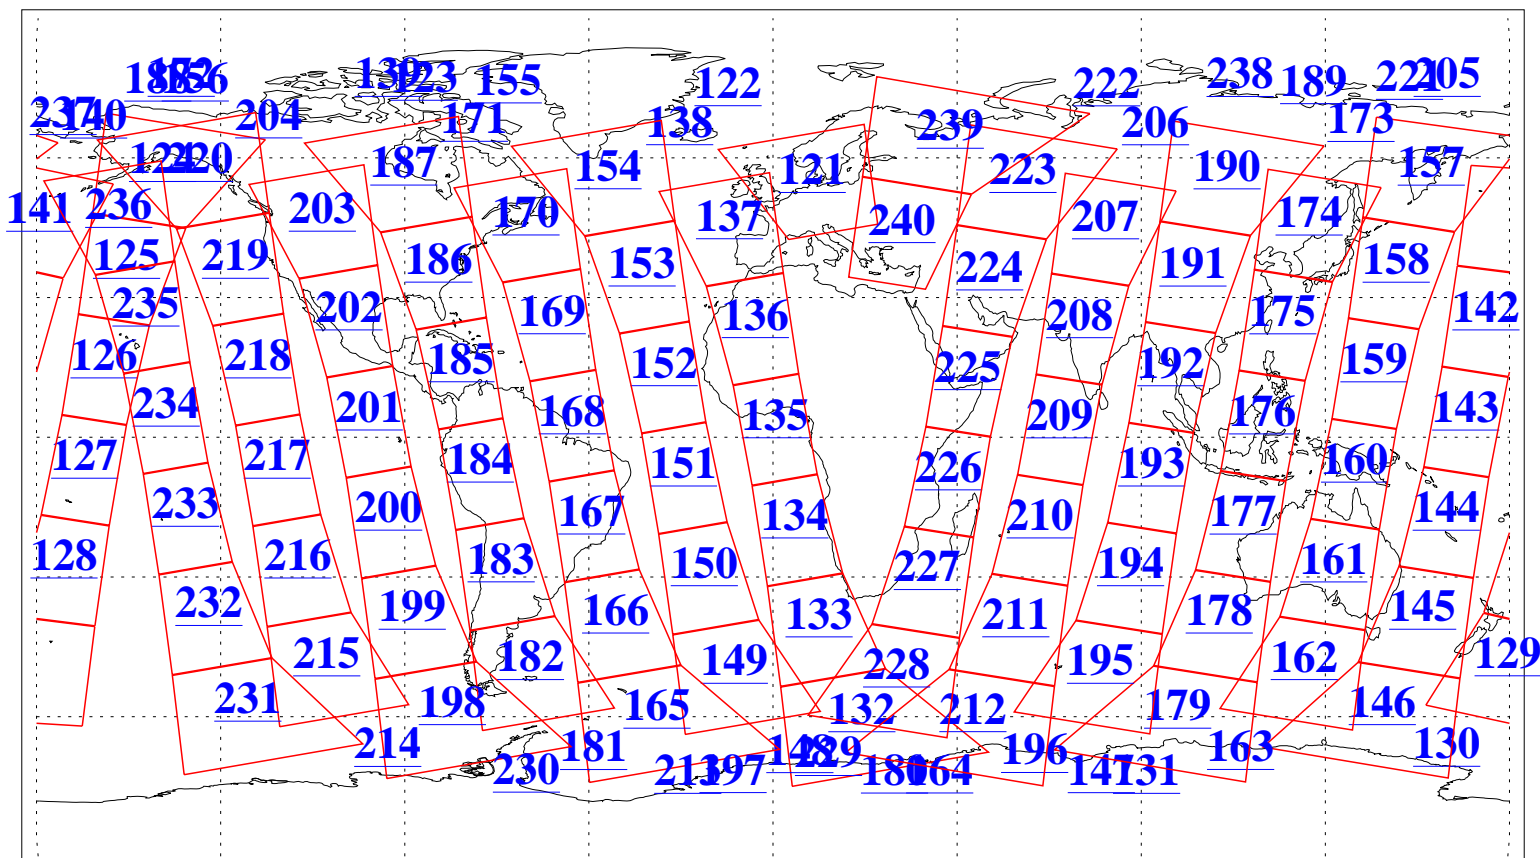

L1B Availability
AMSU Granules: 240
HSB Granules: 0
AIRS Granules: 240

8 Dec 2013
DoY 342
Aqua Day 4236
Granules: 1 to 120

Granules: 121 to 240

Legend: AMSU Available, HSB Available, AIRS Available

L1B Availability
AMSU Granules: 240
HSB Granules: 0
AIRS Granules: 240

8 Dec 2013
DoY 342
Aqua Day 4236

Ascending Granules

Descending Granules

Legend: AMSU Available, HSB Available, AIRS Available

L1B Availability
 AMSU Granules: 240
 HSB Granules: 0
 AIRS Granules: 240

8 Dec 2013
 DoY 342
 Aqua Day 4236