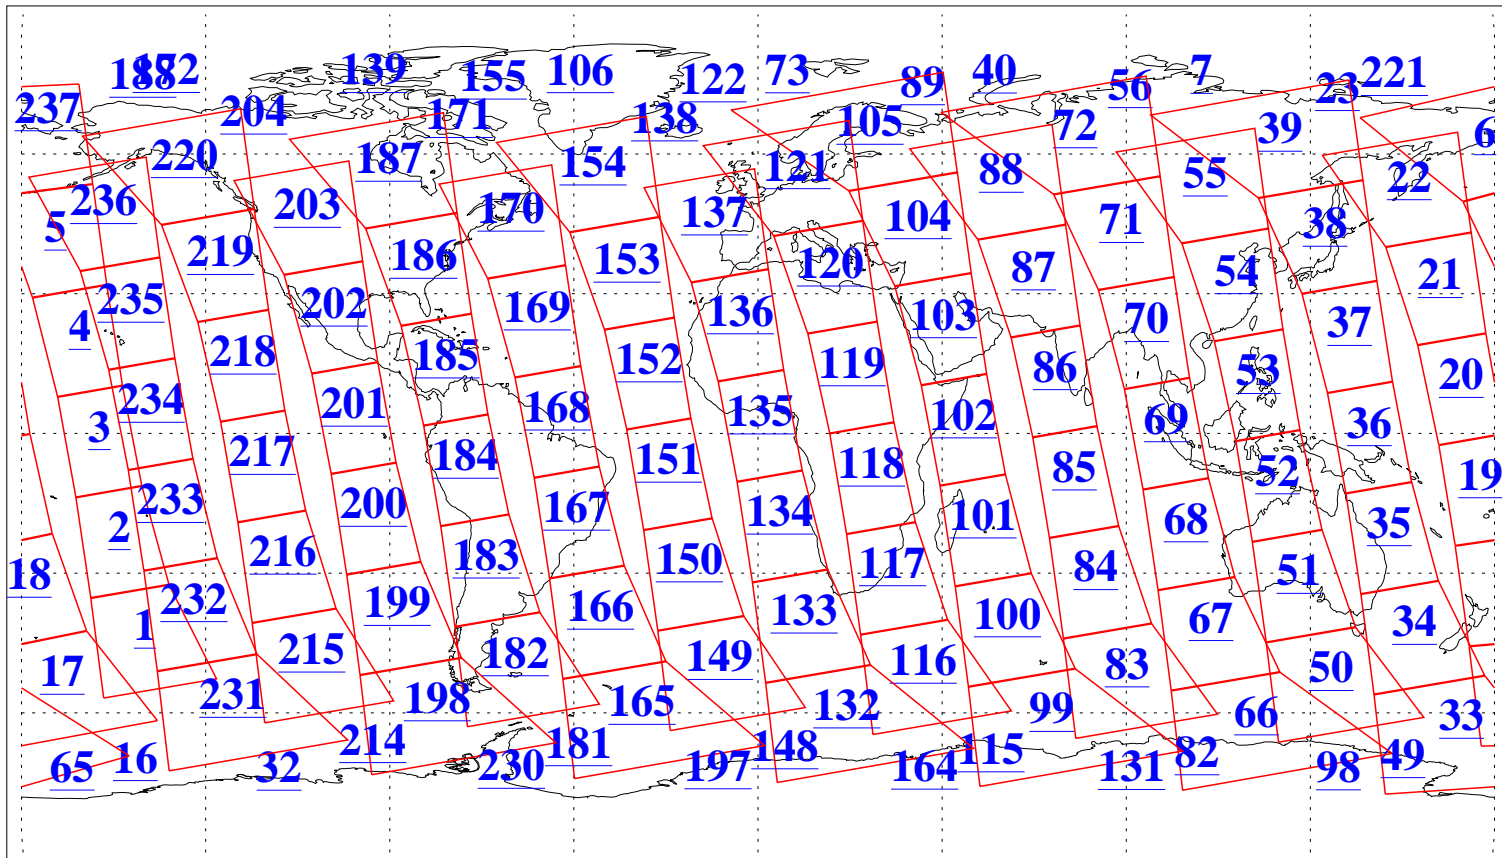

L1B Availability
AMSU Granules: 240
HSB Granules: 0
AIRS Granules: 240

8 Dec 2013
DoY 342
Aqua Day 4236
Granules: 1 to 120

Granules: 121 to 240

Legend: AMSU Available, HSB Available, AIRS Available

L1B Availability
AMSU Granules: 240
HSB Granules: 0
AIRS Granules: 240

8 Dec 2013
DoY 342
Aqua Day 4236

Ascending Granules

Descending Granules

Legend: AMSU Available, HSB Available, AIRS Available

L1B Availability
 AMSU Granules: 240
 HSB Granules: 0
 AIRS Granules: 240

8 Dec 2013
 DoY 342
 Aqua Day 4236

Northern Hemisphere Granules

Southern Hemisphere Granules

Legend: AMSU Available, HSB Available, AIRS Available