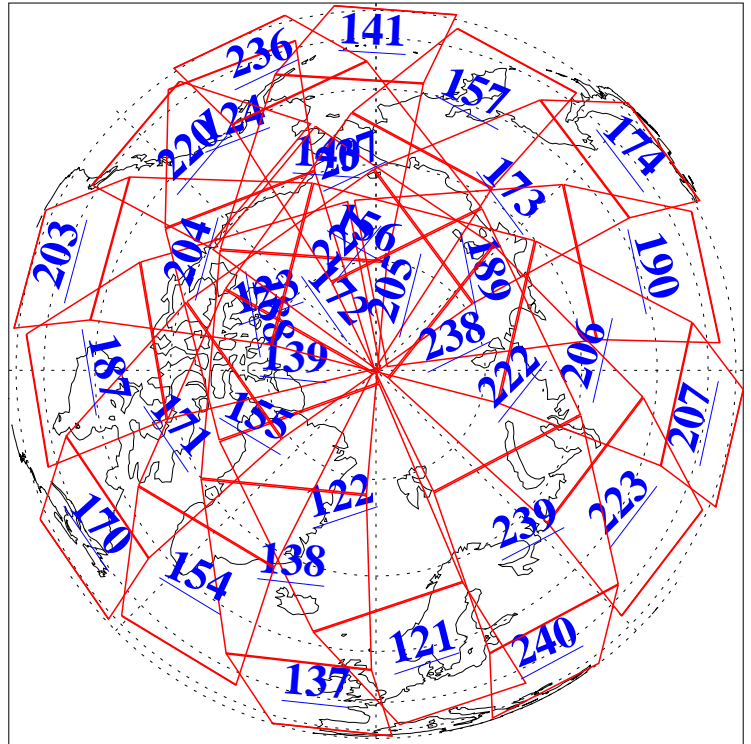

L1B Availability
AMSU Granules: 240
HSB Granules: 0
AIRS Granules: 240

8 Dec 2013
DoY 342
Aqua Day 4236
Granules: 1 to 120

Granules: 121 to 240

Legend: AMSU Available, HSB Available, AIRS Available

L1B Availability
AMSU Granules: 240
HSB Granules: 0
AIRS Granules: 240

8 Dec 2013
DoY 342
Aqua Day 4236

Ascending Granules

Descending Granules

Legend: AMSU Available, HSB Available, AIRS Available

L1B Availability
 AMSU Granules: 240
 HSB Granules: 0
 AIRS Granules: 240

8 Dec 2013
 DoY 342
 Aqua Day 4236

Northern Hemisphere Granules

Southern Hemisphere Granules

Legend: AMSU Available, HSB Available, AIRS Available