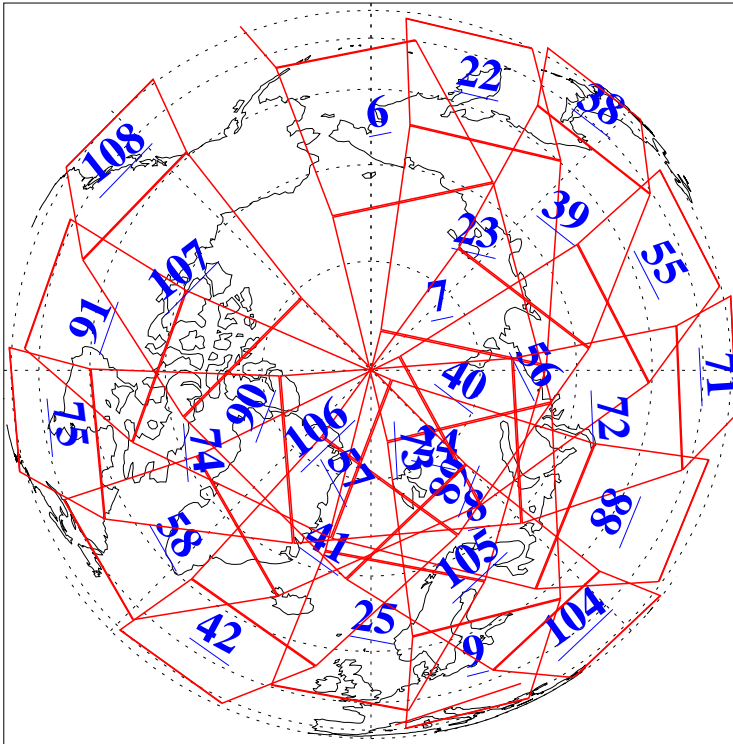

L1B Availability
AMSU Granules: 240
HSB Granules: 0
AIRS Granules: 240

8 Dec 2013
DoY 342
Aqua Day 4236
Granules: 1 to 120

Granules: 121 to 240

Legend: AMSU Available, HSB Available, AIRS Available

L1B Availability
AMSU Granules: 240
HSB Granules: 0
AIRS Granules: 240

8 Dec 2013
DoY 342
Aqua Day 4236

Ascending Granules

Descending Granules

Legend: AMSU Available, HSB Available, AIRS Available

L1B Availability
 AMSU Granules: 240
 HSB Granules: 0
 AIRS Granules: 240

8 Dec 2013
 DoY 342
 Aqua Day 4236

Northern Hemisphere Granules

Southern Hemisphere Granules

Legend: AMSU Available, HSB Available, AIRS Available