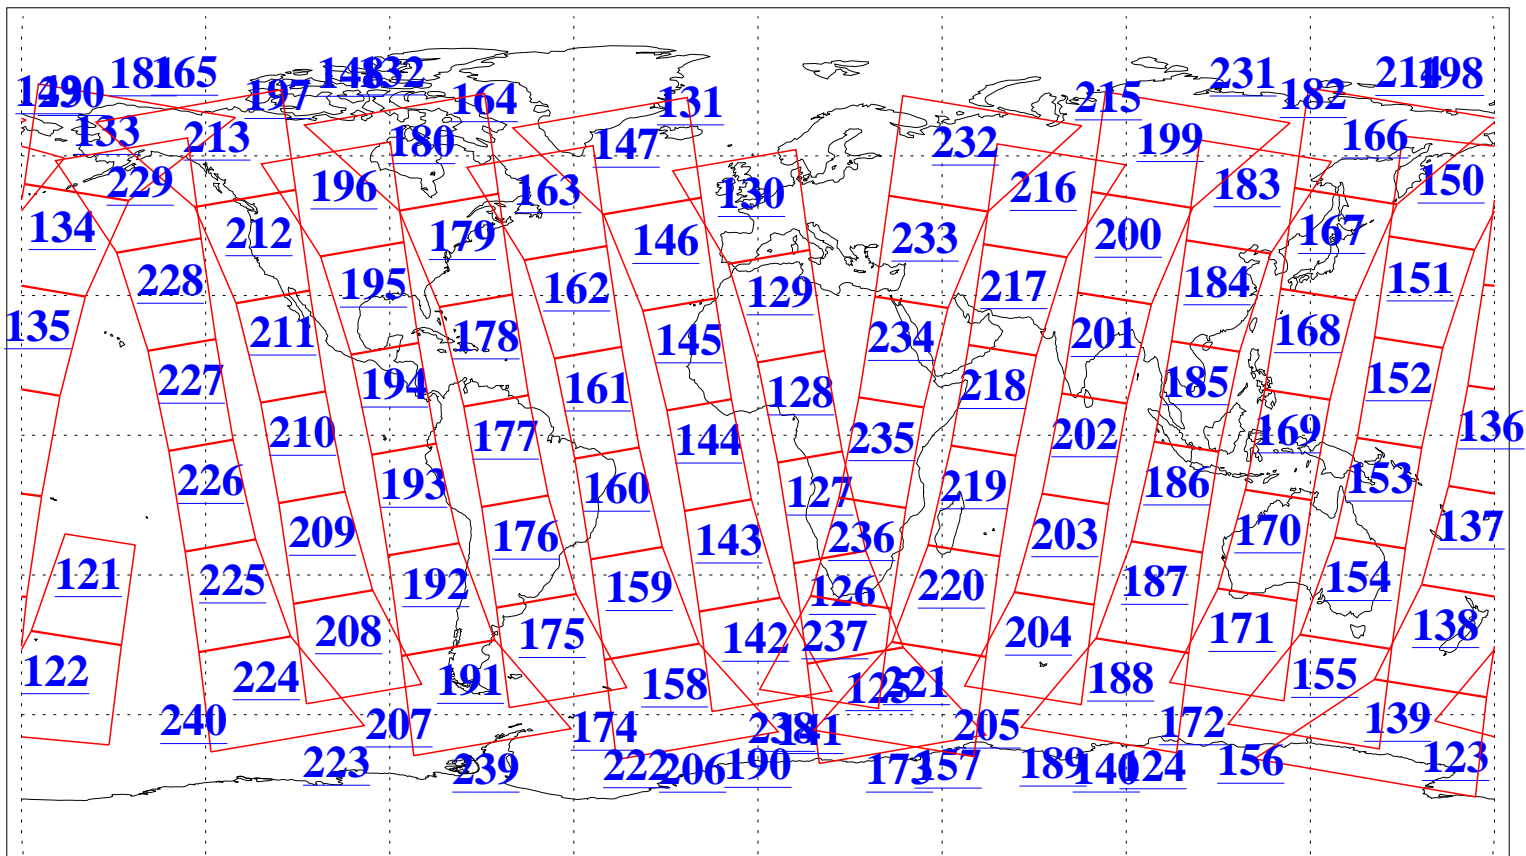

L1B Availability
AMSU Granules: 240
HSB Granules: 0
AIRS Granules: 240

7 Dec 2013
DoY 341
Aqua Day 4235
Granules: 1 to 120

Granules: 121 to 240

Legend: AMSU Available, HSB Available, AIRS Available

L1B Availability
 AMSU Granules: 240
 HSB Granules: 0
 AIRS Granules: 240

7 Dec 2013
 DoY 341
 Aqua Day 4235

Ascending Granules

Descending Granules

Legend: AMSU Available, HSB Available, AIRS Available

L1B Availability
 AMSU Granules: 240
 HSB Granules: 0
 AIRS Granules: 240

7 Dec 2013
 DoY 341
 Aqua Day 4235

Northern Hemisphere Granules

Southern Hemisphere Granules

Legend: AMSU Available, HSB Available, AIRS Available