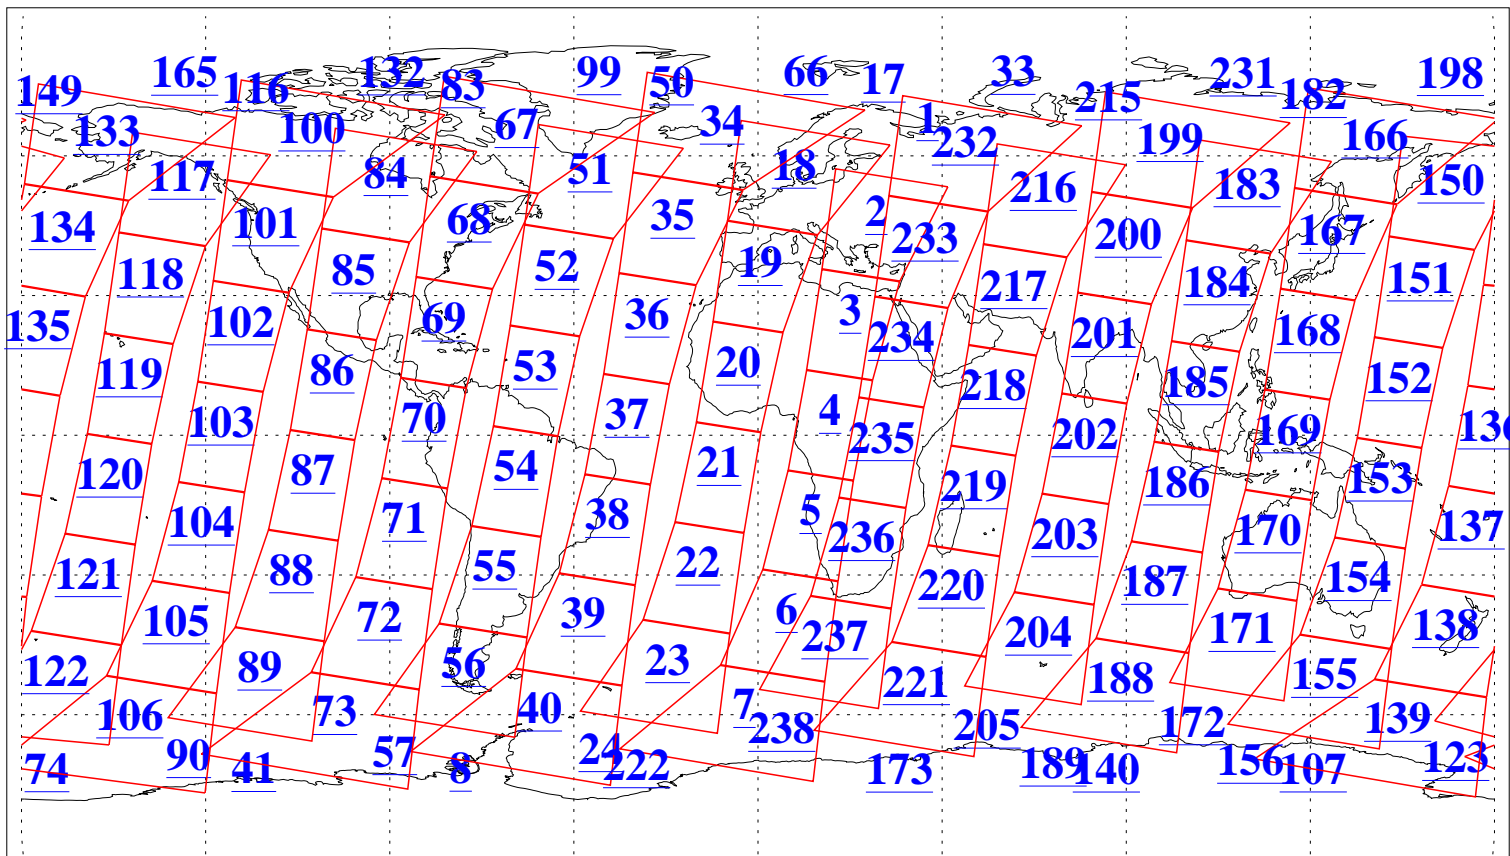

L1B Availability
AMSU Granules: 240
HSB Granules: 0
AIRS Granules: 240

7 Dec 2013
DoY 341
Aqua Day 4235
Granules: 1 to 120

Granules: 121 to 240

Legend: AMSU Available, HSB Available, AIRS Available

L1B Availability
 AMSU Granules: 240
 HSB Granules: 0
 AIRS Granules: 240

7 Dec 2013
 DoY 341
 Aqua Day 4235

Ascending Granules

Descending Granules

Legend: AMSU Available, HSB Available, AIRS Available

L1B Availability
 AMSU Granules: 240
 HSB Granules: 0
 AIRS Granules: 240

7 Dec 2013
 DoY 341
 Aqua Day 4235

Northern Hemisphere Granules

Southern Hemisphere Granules

Legend: AMSU Available, HSB Available, AIRS Available