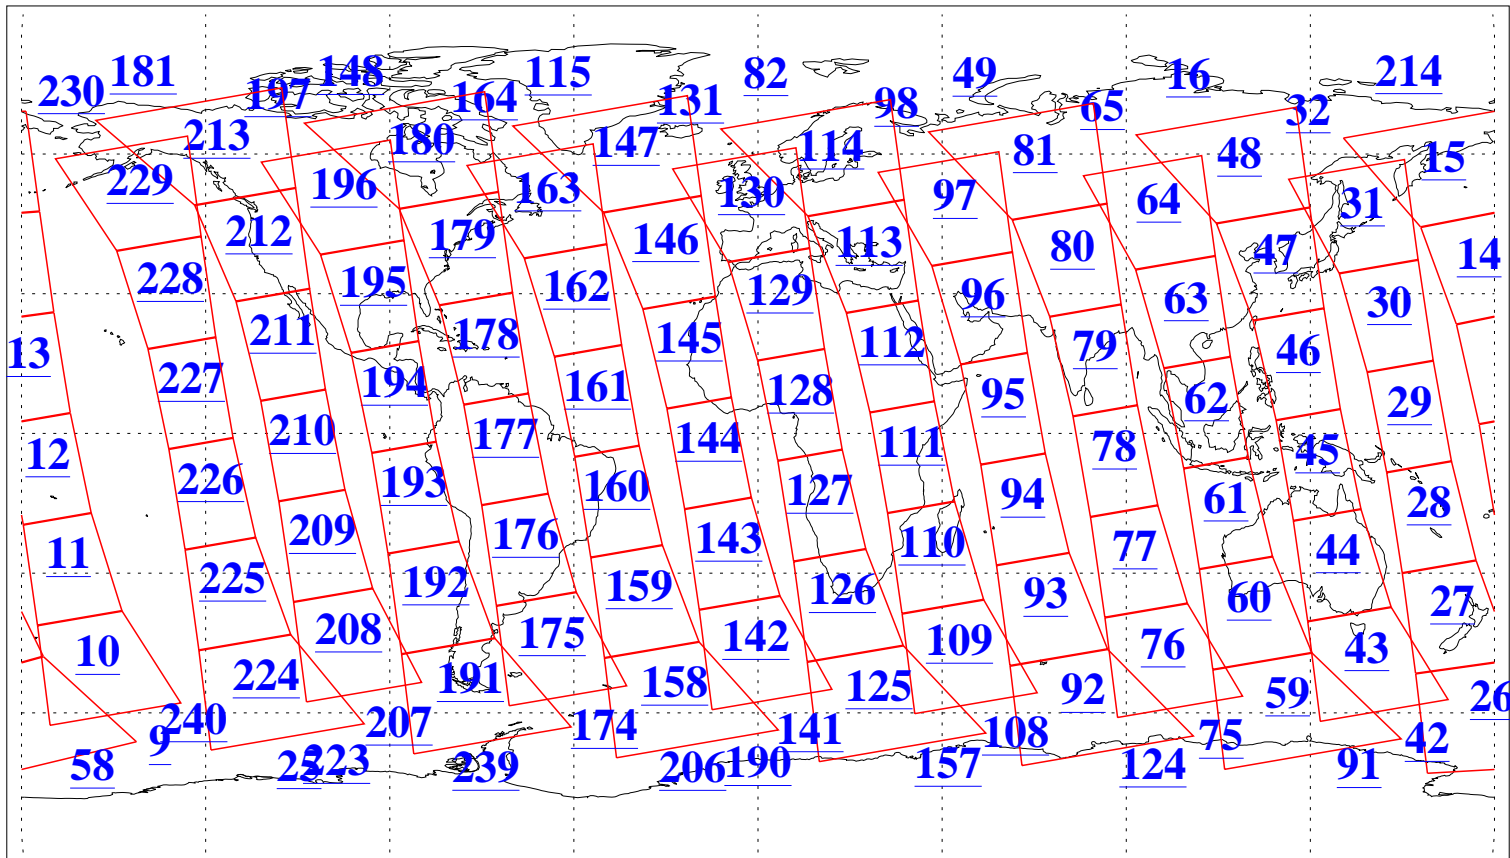

L1B Availability
AMSU Granules: 240
HSB Granules: 0
AIRS Granules: 240

7 Dec 2013
DoY 341
Aqua Day 4235
Granules: 1 to 120

Granules: 121 to 240

Legend: AMSU Available, HSB Available, AIRS Available

L1B Availability
 AMSU Granules: 240
 HSB Granules: 0
 AIRS Granules: 240

7 Dec 2013
 DoY 341
 Aqua Day 4235

Ascending Granules

Descending Granules

Legend: AMSU Available, HSB Available, AIRS Available

L1B Availability
 AMSU Granules: 240
 HSB Granules: 0
 AIRS Granules: 240

7 Dec 2013
 DoY 341
 Aqua Day 4235

Northern Hemisphere Granules

Southern Hemisphere Granules

Legend: AMSU Available, HSB Available, AIRS Available