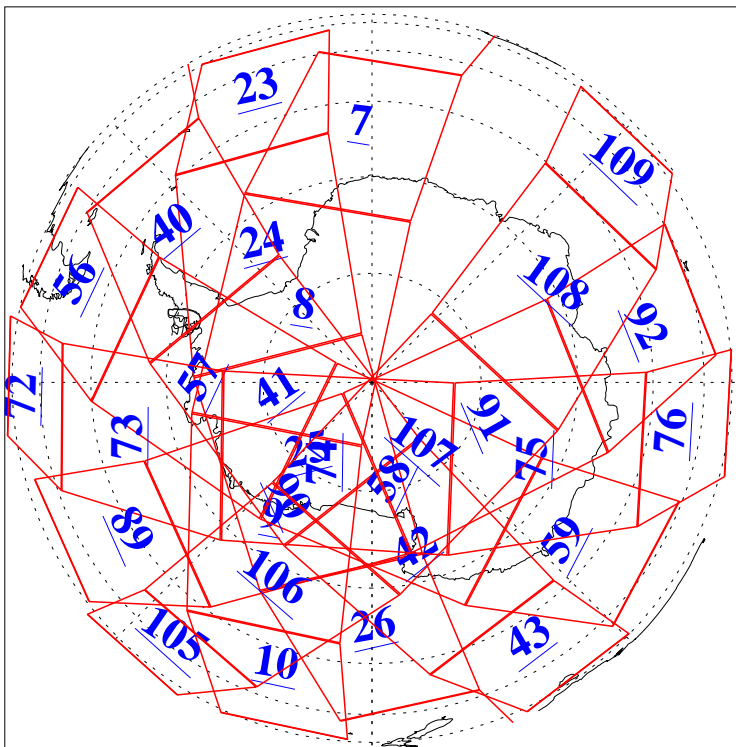

L1B Availability
AMSU Granules: 240
HSB Granules: 0
AIRS Granules: 240

7 Dec 2013
DoY 341
Aqua Day 4235
Granules: 1 to 120

Granules: 121 to 240

Legend: AMSU Available, HSB Available, AIRS Available

L1B Availability
 AMSU Granules: 240
 HSB Granules: 0
 AIRS Granules: 240

7 Dec 2013
 DoY 341
 Aqua Day 4235

Ascending Granules

Descending Granules

Legend: AMSU Available, HSB Available, AIRS Available

L1B Availability
 AMSU Granules: 240
 HSB Granules: 0
 AIRS Granules: 240

7 Dec 2013
 DoY 341
 Aqua Day 4235

Northern Hemisphere Granules

Southern Hemisphere Granules

Legend: AMSU Available, HSB Available, AIRS Available