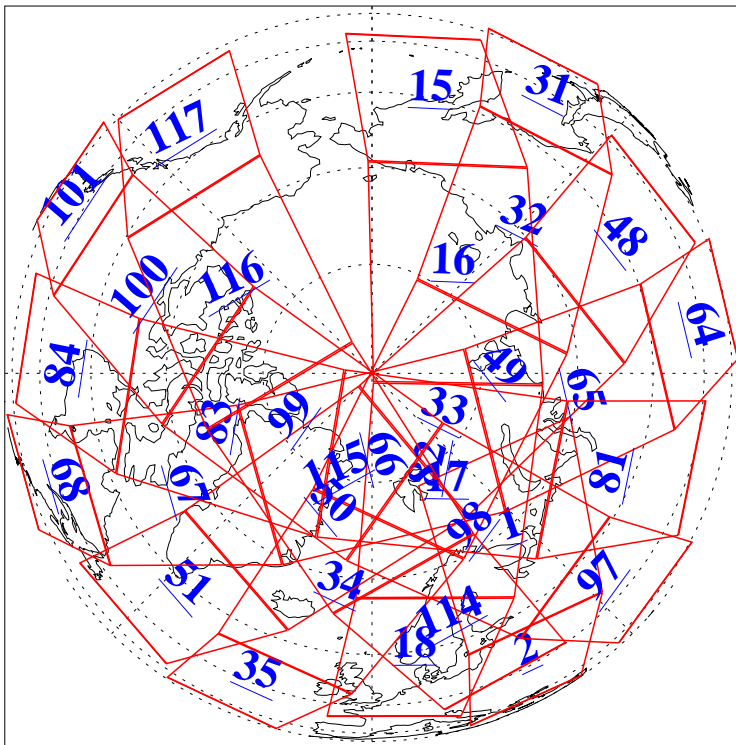

L1B Availability
AMSU Granules: 240
HSB Granules: 0
AIRS Granules: 240

7 Dec 2013
DoY 341
Aqua Day 4235
Granules: 1 to 120

Granules: 121 to 240

Legend: AMSU Available, HSB Available, AIRS Available

L1B Availability
 AMSU Granules: 240
 HSB Granules: 0
 AIRS Granules: 240

7 Dec 2013
 DoY 341
 Aqua Day 4235

Ascending Granules

Descending Granules

Legend: AMSU Available, HSB Available, AIRS Available

L1B Availability
 AMSU Granules: 240
 HSB Granules: 0
 AIRS Granules: 240

7 Dec 2013
 DoY 341
 Aqua Day 4235

Northern Hemisphere Granules

Southern Hemisphere Granules

Legend: AMSU Available, HSB Available, AIRS Available