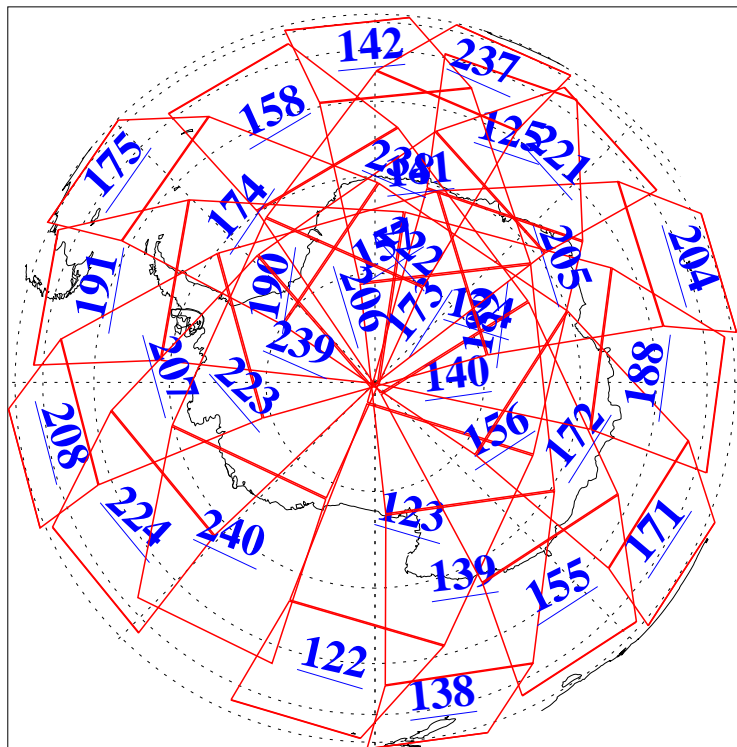

L1B Availability
AMSU Granules: 240
HSB Granules: 0
AIRS Granules: 240

7 Dec 2013
DoY 341
Aqua Day 4235
Granules: 1 to 120

Granules: 121 to 240

Legend: AMSU Available, HSB Available, AIRS Available

L1B Availability
 AMSU Granules: 240
 HSB Granules: 0
 AIRS Granules: 240

7 Dec 2013
 DoY 341
 Aqua Day 4235

Ascending Granules

Descending Granules

Legend: AMSU Available, HSB Available, AIRS Available

L1B Availability
 AMSU Granules: 240
 HSB Granules: 0
 AIRS Granules: 240

7 Dec 2013
 DoY 341
 Aqua Day 4235

Northern Hemisphere Granules

Southern Hemisphere Granules

Legend: AMSU Available, HSB Available, AIRS Available