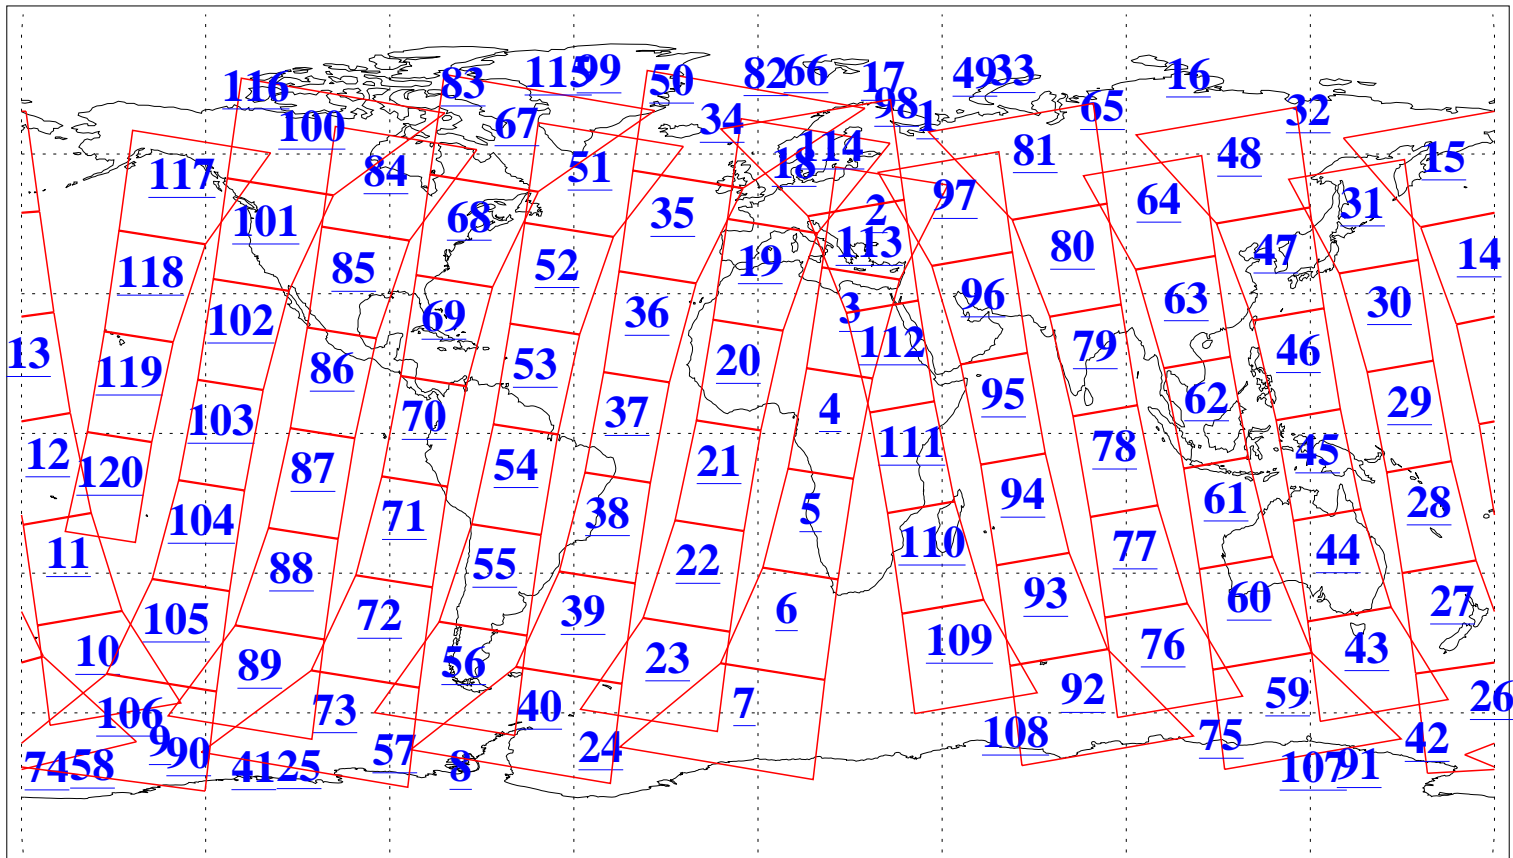

L1B Availability
AMSU Granules: 240
HSB Granules: 0
AIRS Granules: 240

7 Dec 2013
DoY 341
Aqua Day 4235
Granules: 1 to 120

Granules: 121 to 240

Legend: AMSU Available, HSB Available, AIRS Available

L1B Availability
 AMSU Granules: 240
 HSB Granules: 0
 AIRS Granules: 240

7 Dec 2013
 DoY 341
 Aqua Day 4235

Ascending Granules

Descending Granules

Legend: AMSU Available, HSB Available, AIRS Available

L1B Availability
 AMSU Granules: 240
 HSB Granules: 0
 AIRS Granules: 240

7 Dec 2013
 DoY 341
 Aqua Day 4235

Northern Hemisphere Granules

Southern Hemisphere Granules

Legend: AMSU Available, HSB Available, AIRS Available