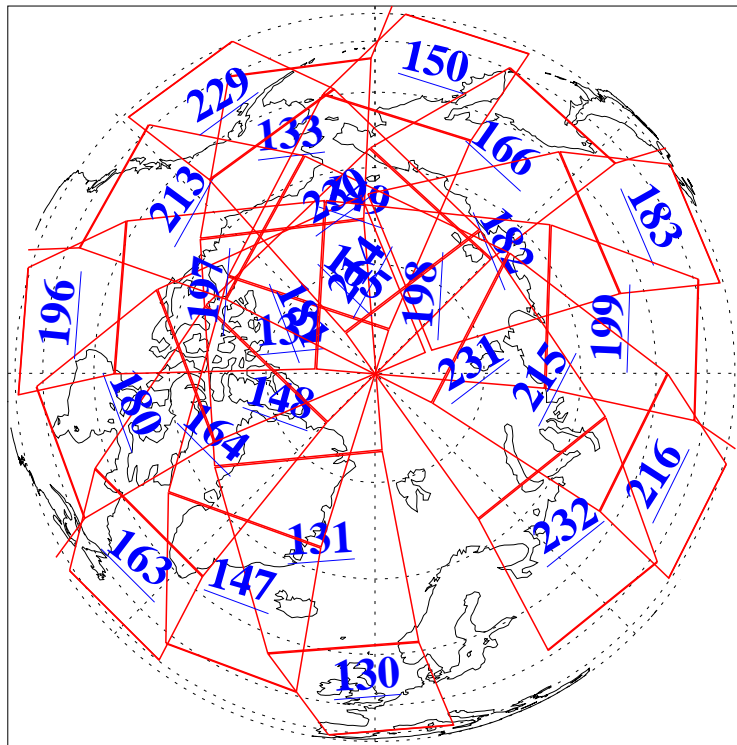

7 Dec 2013
 DoY 341
 Aqua Day 4235

Ascending Granules

Descending Granules

Legend: AMSU Available, HSB Available, AIRS Available

L1B Availability
 AMSU Granules: 240
 HSB Granules: 0
 AIRS Granules: 240

7 Dec 2013
 DoY 341
 Aqua Day 4235

Northern Hemisphere Granules

Southern Hemisphere Granules

Legend: AMSU Available, HSB Available, AIRS Available