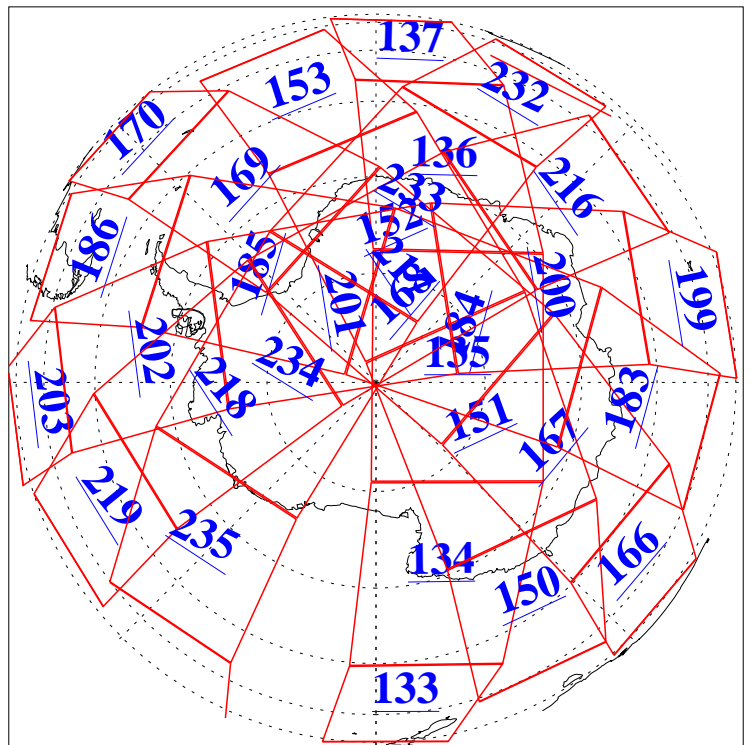

L1B Availability
AMSU Granules: 240
HSB Granules: 0
AIRS Granules: 240

4 Dec 2013
DoY 338
Aqua Day 4232
Granules: 1 to 120

Granules: 121 to 240

Legend: AMSU Available, HSB Available, AIRS Available

L1B Availability
AMSU Granules: 240
HSB Granules: 0
AIRS Granules: 240

4 Dec 2013
DoY 338
Aqua Day 4232

Ascending Granules

Descending Granules

Legend: AMSU Available, HSB Available, AIRS Available

L1B Availability
 AMSU Granules: 240
 HSB Granules: 0
 AIRS Granules: 240

4 Dec 2013
 DoY 338
 Aqua Day 4232

Northern Hemisphere Granules

Southern Hemisphere Granules

Legend: AMSU Available, HSB Available, AIRS Available