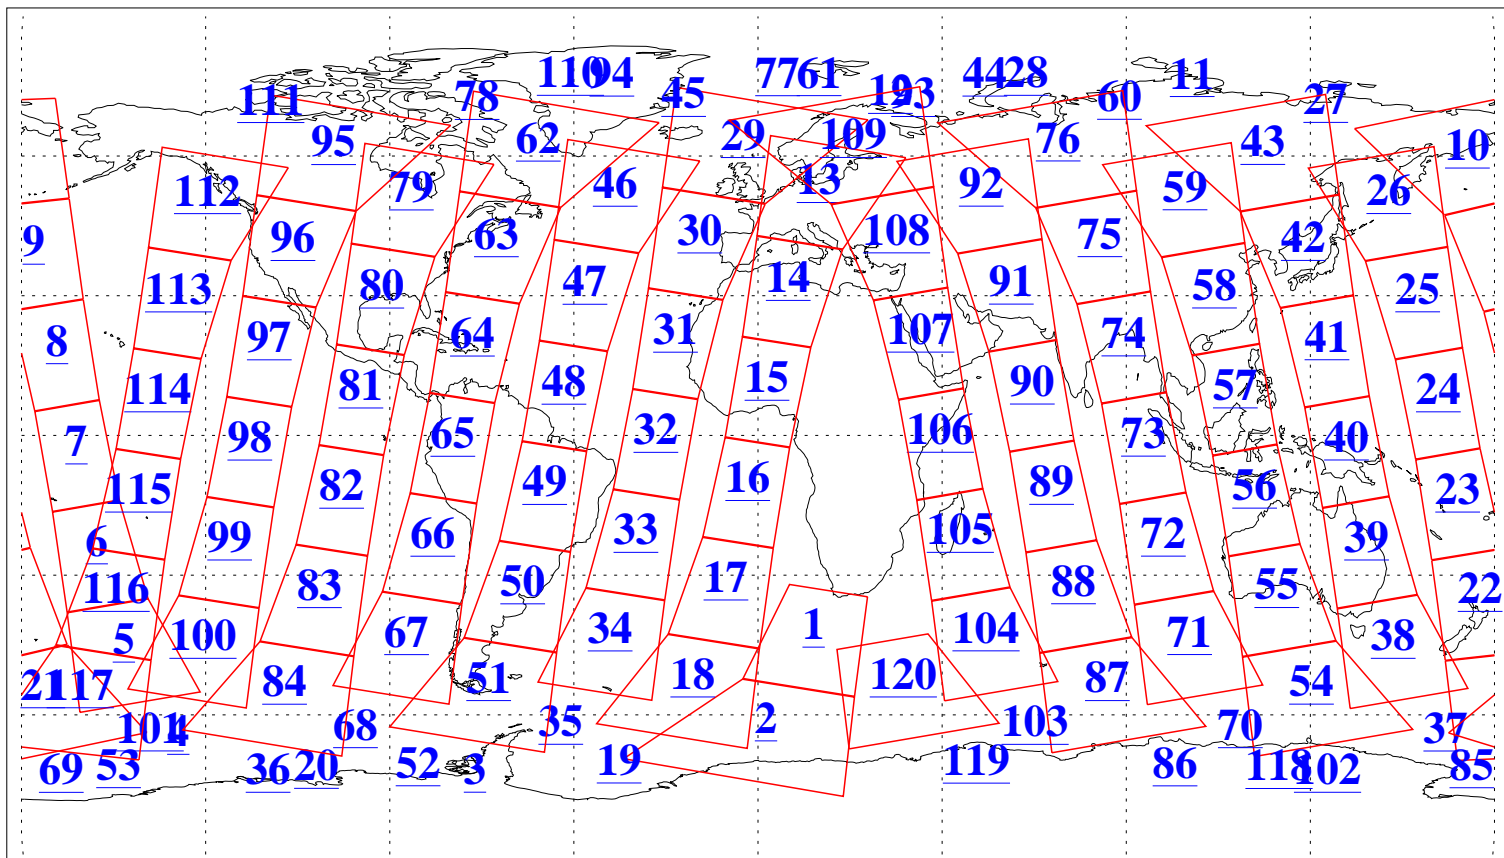

L1B Availability
AMSU Granules: 240
HSB Granules: 0
AIRS Granules: 240

4 Dec 2013
DoY 338
Aqua Day 4232
Granules: 1 to 120

Granules: 121 to 240

Legend: AMSU Available, HSB Available, AIRS Available

L1B Availability
AMSU Granules: 240
HSB Granules: 0
AIRS Granules: 240

4 Dec 2013
DoY 338
Aqua Day 4232

Ascending Granules

Descending Granules

Legend: AMSU Available, HSB Available, AIRS Available

L1B Availability
 AMSU Granules: 240
 HSB Granules: 0
 AIRS Granules: 240

4 Dec 2013
 DoY 338
 Aqua Day 4232

Northern Hemisphere Granules

Southern Hemisphere Granules

Legend: AMSU Available, HSB Available, AIRS Available