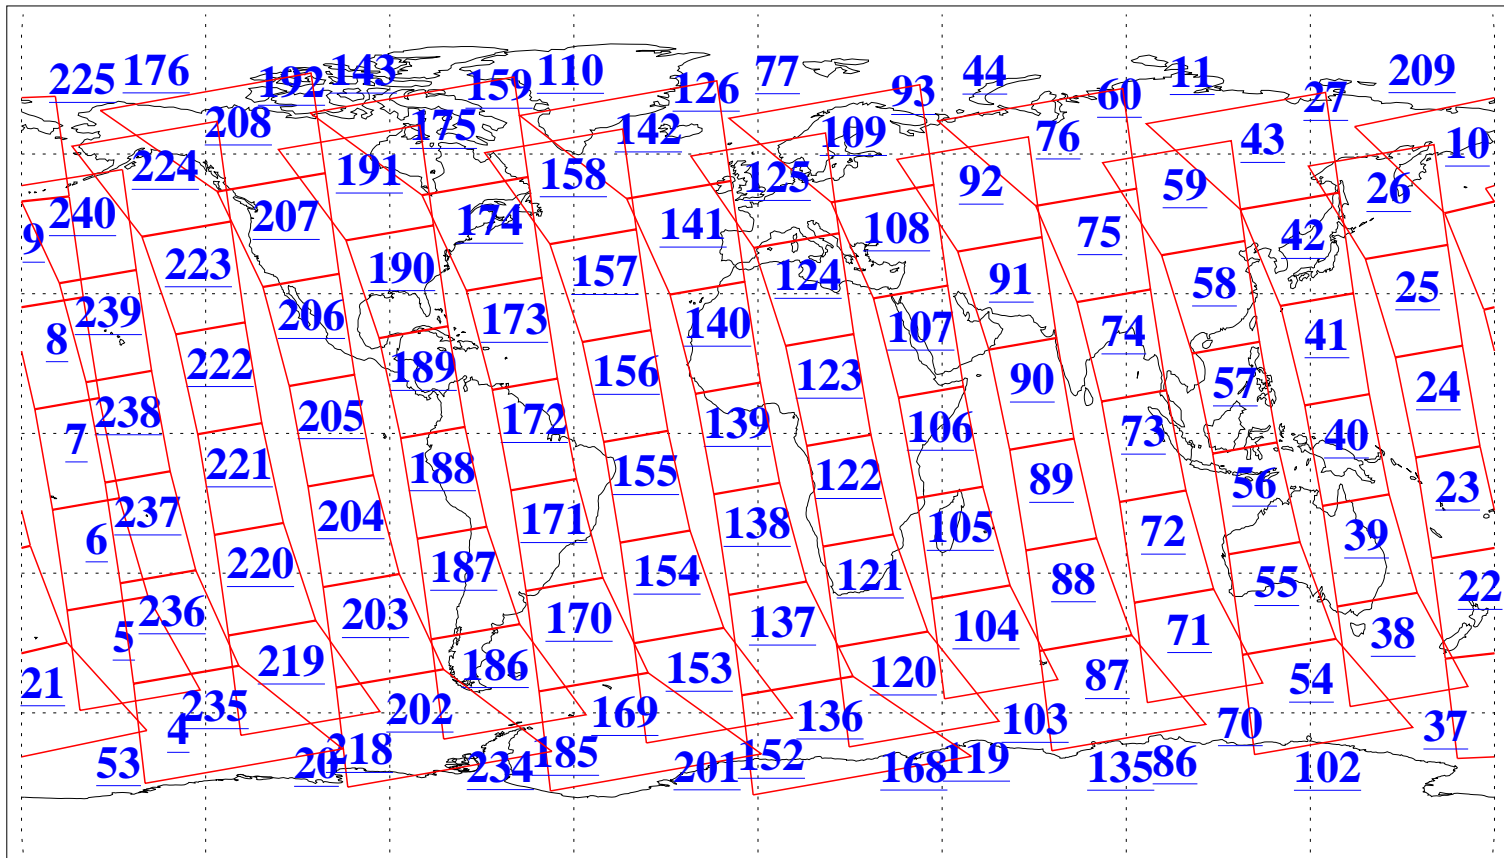

L1B Availability
AMSU Granules: 240
HSB Granules: 0
AIRS Granules: 240

4 Dec 2013
DoY 338
Aqua Day 4232
Granules: 1 to 120

Granules: 121 to 240

Legend: AMSU Available, HSB Available, AIRS Available

L1B Availability
AMSU Granules: 240
HSB Granules: 0
AIRS Granules: 240

4 Dec 2013
DoY 338
Aqua Day 4232

Ascending Granules

Descending Granules

Legend: AMSU Available, HSB Available, AIRS Available

L1B Availability
 AMSU Granules: 240
 HSB Granules: 0
 AIRS Granules: 240

4 Dec 2013
 DoY 338
 Aqua Day 4232

Northern Hemisphere Granules

Southern Hemisphere Granules

Legend: AMSU Available, HSB Available, AIRS Available