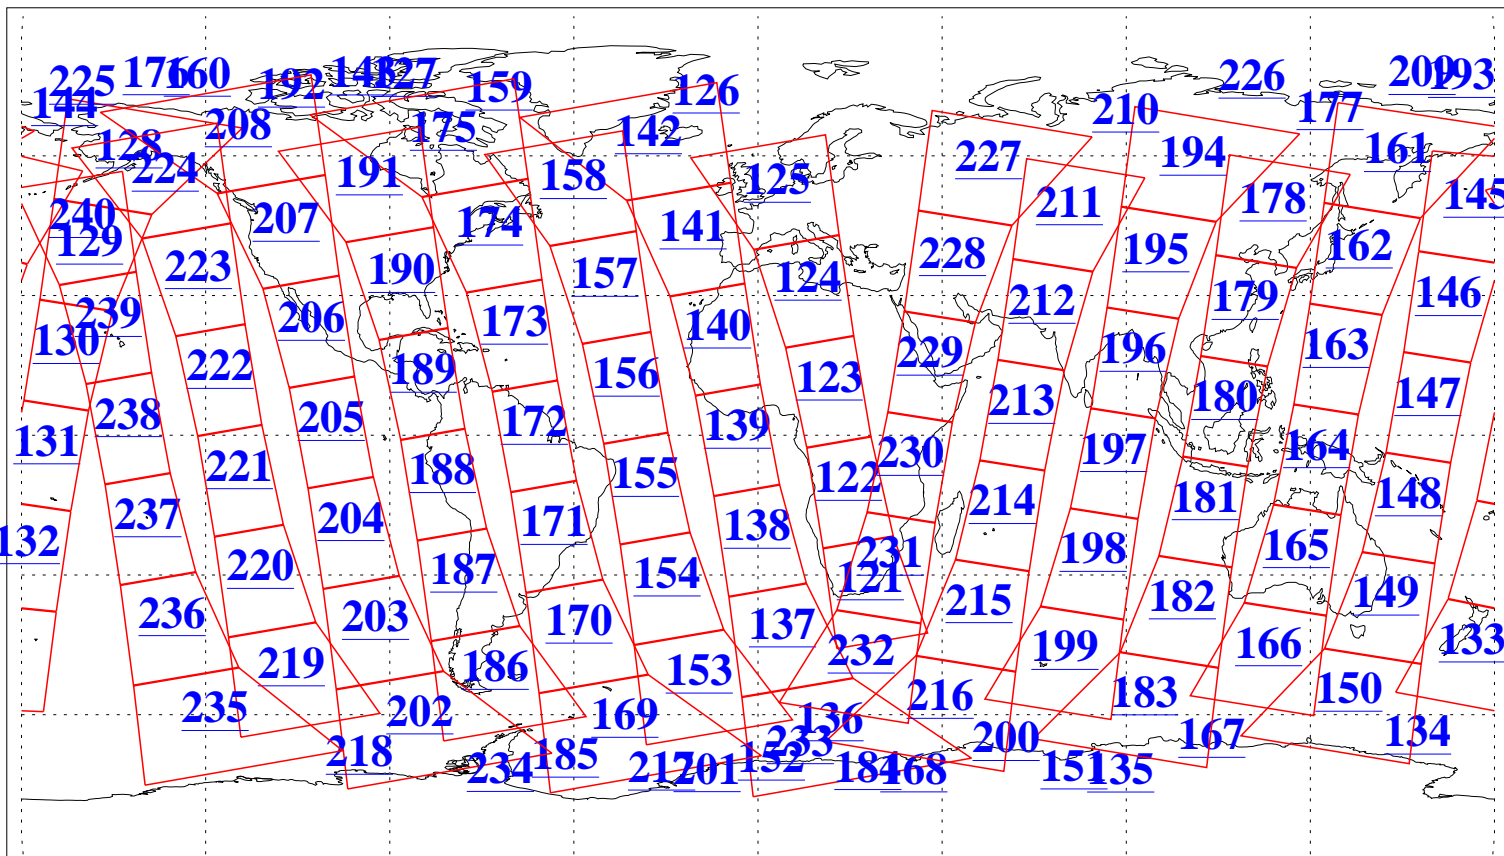

L1B Availability
AMSU Granules: 240
HSB Granules: 0
AIRS Granules: 240

4 Dec 2013
DoY 338
Aqua Day 4232
Granules: 1 to 120

Granules: 121 to 240

Legend: AMSU Available, HSB Available, AIRS Available

L1B Availability
AMSU Granules: 240
HSB Granules: 0
AIRS Granules: 240

4 Dec 2013
DoY 338
Aqua Day 4232

Ascending Granules

Descending Granules

Legend: AMSU Available, HSB Available, AIRS Available

L1B Availability
 AMSU Granules: 240
 HSB Granules: 0
 AIRS Granules: 240

4 Dec 2013
 DoY 338
 Aqua Day 4232

Northern Hemisphere Granules

Southern Hemisphere Granules

Legend: AMSU Available, HSB Available, AIRS Available