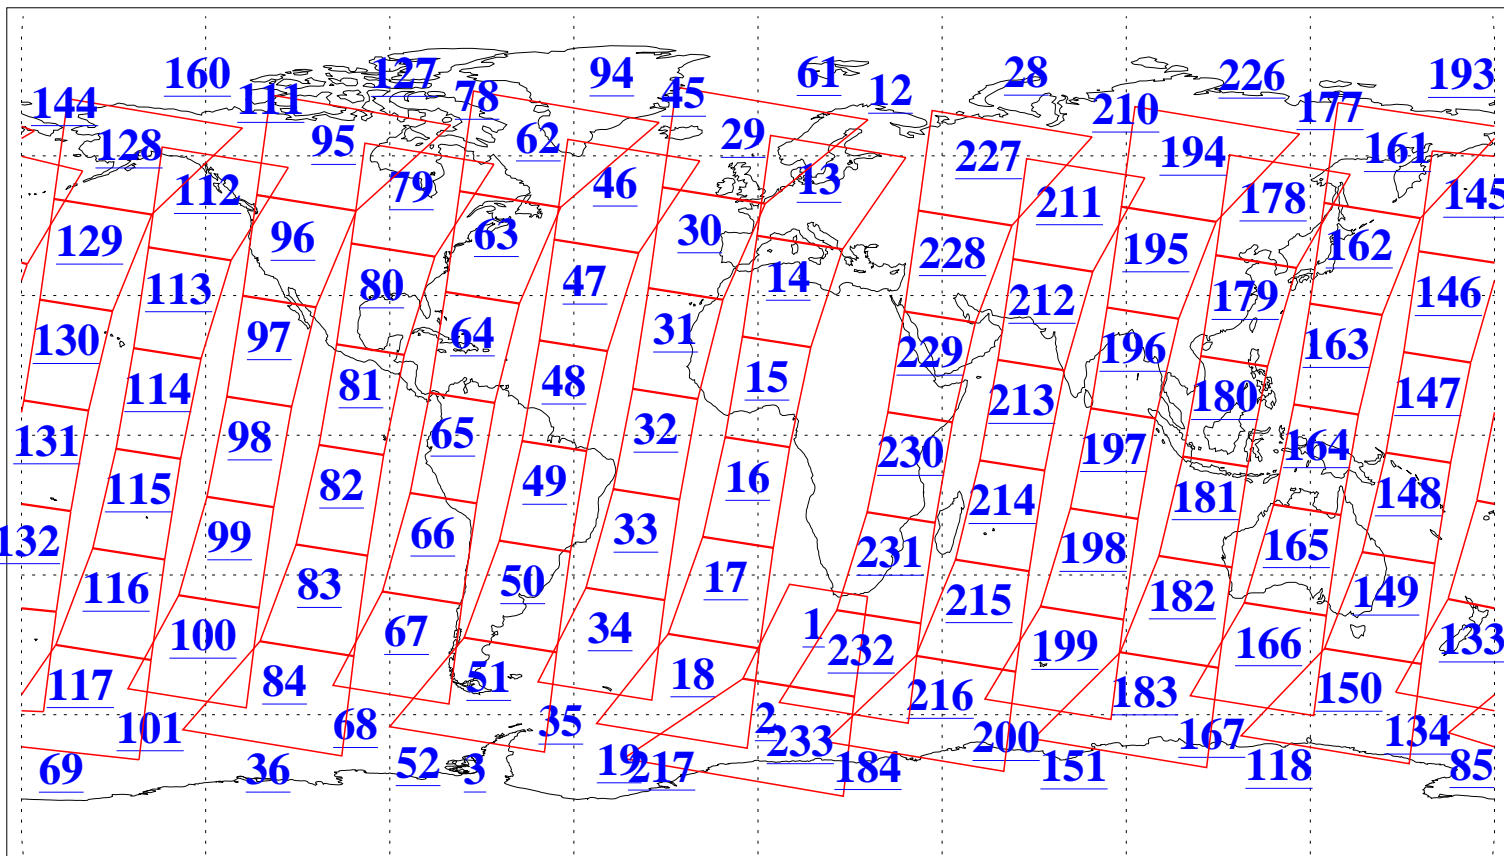

L1B Availability
AMSU Granules: 240
HSB Granules: 0
AIRS Granules: 240

4 Dec 2013
DoY 338
Aqua Day 4232
Granules: 1 to 120

Granules: 121 to 240

Legend: AMSU Available, HSB Available, AIRS Available

L1B Availability
AMSU Granules: 240
HSB Granules: 0
AIRS Granules: 240

4 Dec 2013
DoY 338
Aqua Day 4232

Ascending Granules

Descending Granules

Legend: AMSU Available, HSB Available, AIRS Available

L1B Availability
 AMSU Granules: 240
 HSB Granules: 0
 AIRS Granules: 240

4 Dec 2013
 DoY 338
 Aqua Day 4232

Northern Hemisphere Granules

Southern Hemisphere Granules

Legend: AMSU Available, HSB Available, AIRS Available