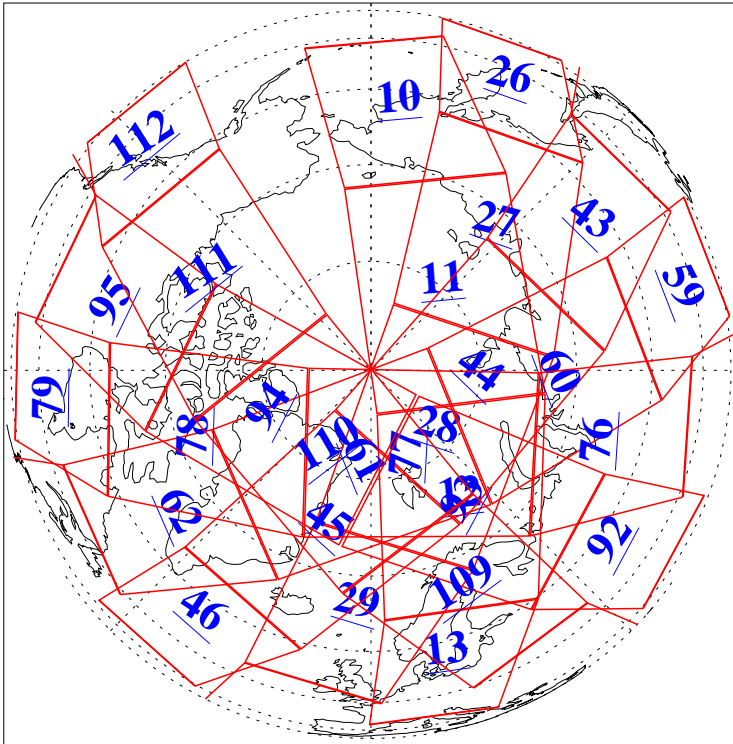

L1B Availability
AMSU Granules: 240
HSB Granules: 0
AIRS Granules: 240

4 Dec 2013
DoY 338
Aqua Day 4232
Granules: 1 to 120

Granules: 121 to 240

Legend: AMSU Available, HSB Available, AIRS Available

L1B Availability
AMSU Granules: 240
HSB Granules: 0
AIRS Granules: 240

4 Dec 2013
DoY 338
Aqua Day 4232

Ascending Granules

Descending Granules

Legend: AMSU Available, HSB Available, AIRS Available

L1B Availability
 AMSU Granules: 240
 HSB Granules: 0
 AIRS Granules: 240

4 Dec 2013
 DoY 338
 Aqua Day 4232

Northern Hemisphere Granules

Southern Hemisphere Granules

Legend: AMSU Available, HSB Available, AIRS Available