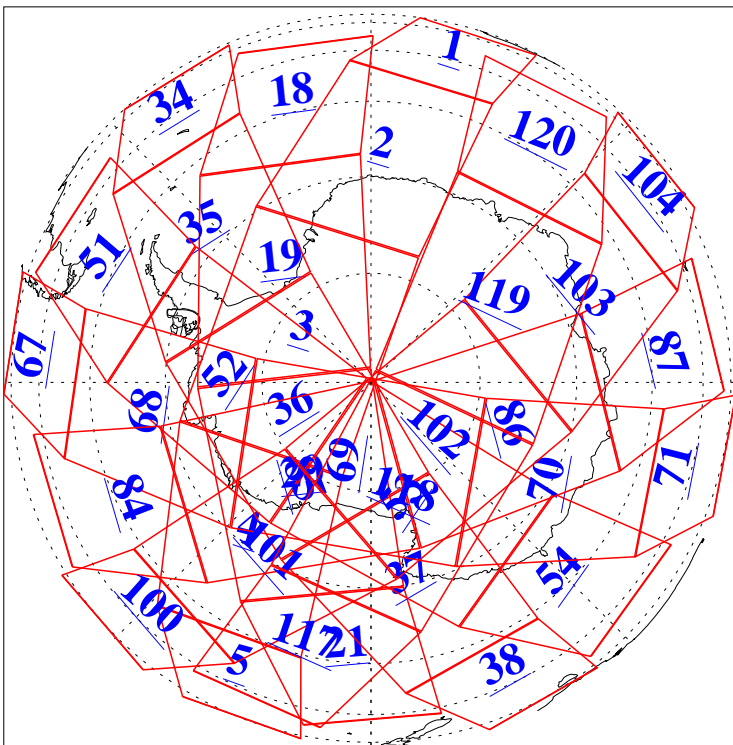

L1B Availability
AMSU Granules: 240
HSB Granules: 0
AIRS Granules: 240

4 Dec 2013
DoY 338
Aqua Day 4232
Granules: 1 to 120

Granules: 121 to 240

Legend: AMSU Available, HSB Available, AIRS Available

L1B Availability
AMSU Granules: 240
HSB Granules: 0
AIRS Granules: 240

4 Dec 2013
DoY 338
Aqua Day 4232

Ascending Granules

Descending Granules

Legend: AMSU Available, HSB Available, AIRS Available

L1B Availability
 AMSU Granules: 240
 HSB Granules: 0
 AIRS Granules: 240

4 Dec 2013
 DoY 338
 Aqua Day 4232

Northern Hemisphere Granules

Southern Hemisphere Granules

Legend: AMSU Available, HSB Available, AIRS Available