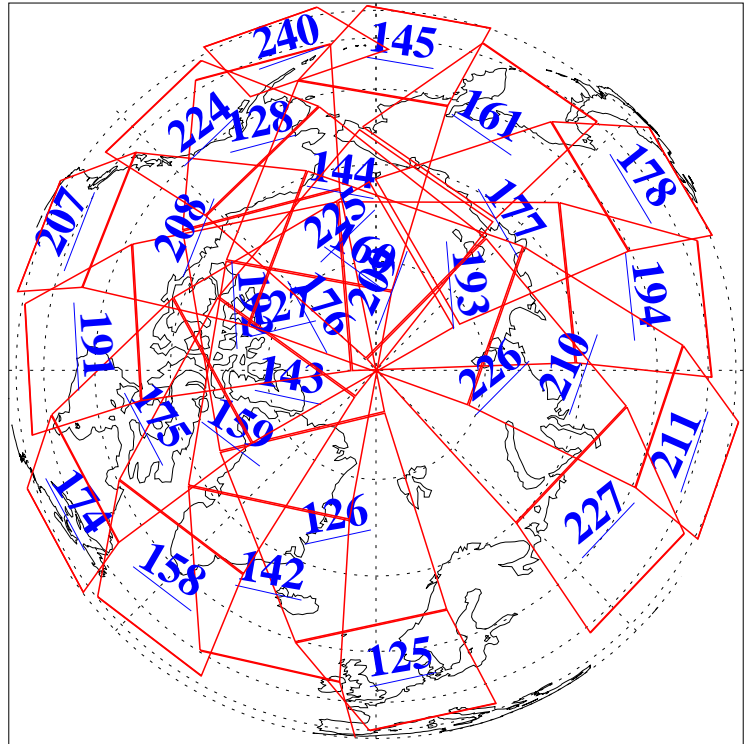

L1B Availability
AMSU Granules: 240
HSB Granules: 0
AIRS Granules: 240

4 Dec 2013
DoY 338
Aqua Day 4232
Granules: 1 to 120

Granules: 121 to 240

Legend: AMSU Available, HSB Available, AIRS Available

L1B Availability
AMSU Granules: 240
HSB Granules: 0
AIRS Granules: 240

4 Dec 2013
DoY 338
Aqua Day 4232

Ascending Granules

Descending Granules

Legend: AMSU Available, HSB Available, AIRS Available

L1B Availability
 AMSU Granules: 240
 HSB Granules: 0
 AIRS Granules: 240

4 Dec 2013
 DoY 338
 Aqua Day 4232

Northern Hemisphere Granules

Southern Hemisphere Granules

Legend: AMSU Available, HSB Available, AIRS Available