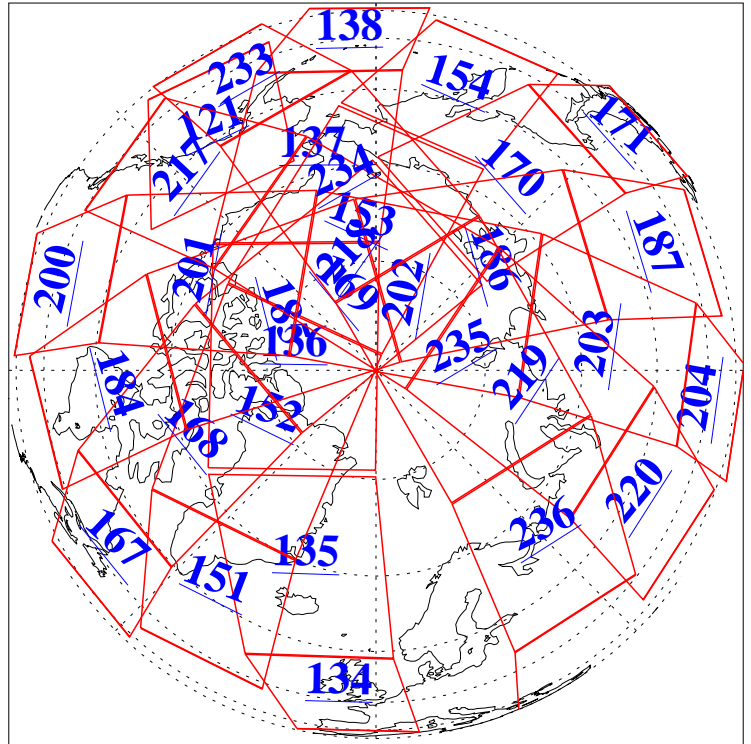

L1B Availability
AMSU Granules: 240
HSB Granules: 0
AIRS Granules: 240

3 Dec 2013
DoY 337
Aqua Day 4231
Granules: 1 to 120

Granules: 121 to 240

Legend: AMSU Available, HSB Available, AIRS Available

L1B Availability
AMSU Granules: 240
HSB Granules: 0
AIRS Granules: 240

3 Dec 2013
DoY 337
Aqua Day 4231

Ascending Granules

Descending Granules

Legend: AMSU Available, HSB Available, AIRS Available

L1B Availability
 AMSU Granules: 240
 HSB Granules: 0
 AIRS Granules: 240

3 Dec 2013
 DoY 337
 Aqua Day 4231

Northern Hemisphere Granules

Southern Hemisphere Granules

Legend: AMSU Available, HSB Available, AIRS Available