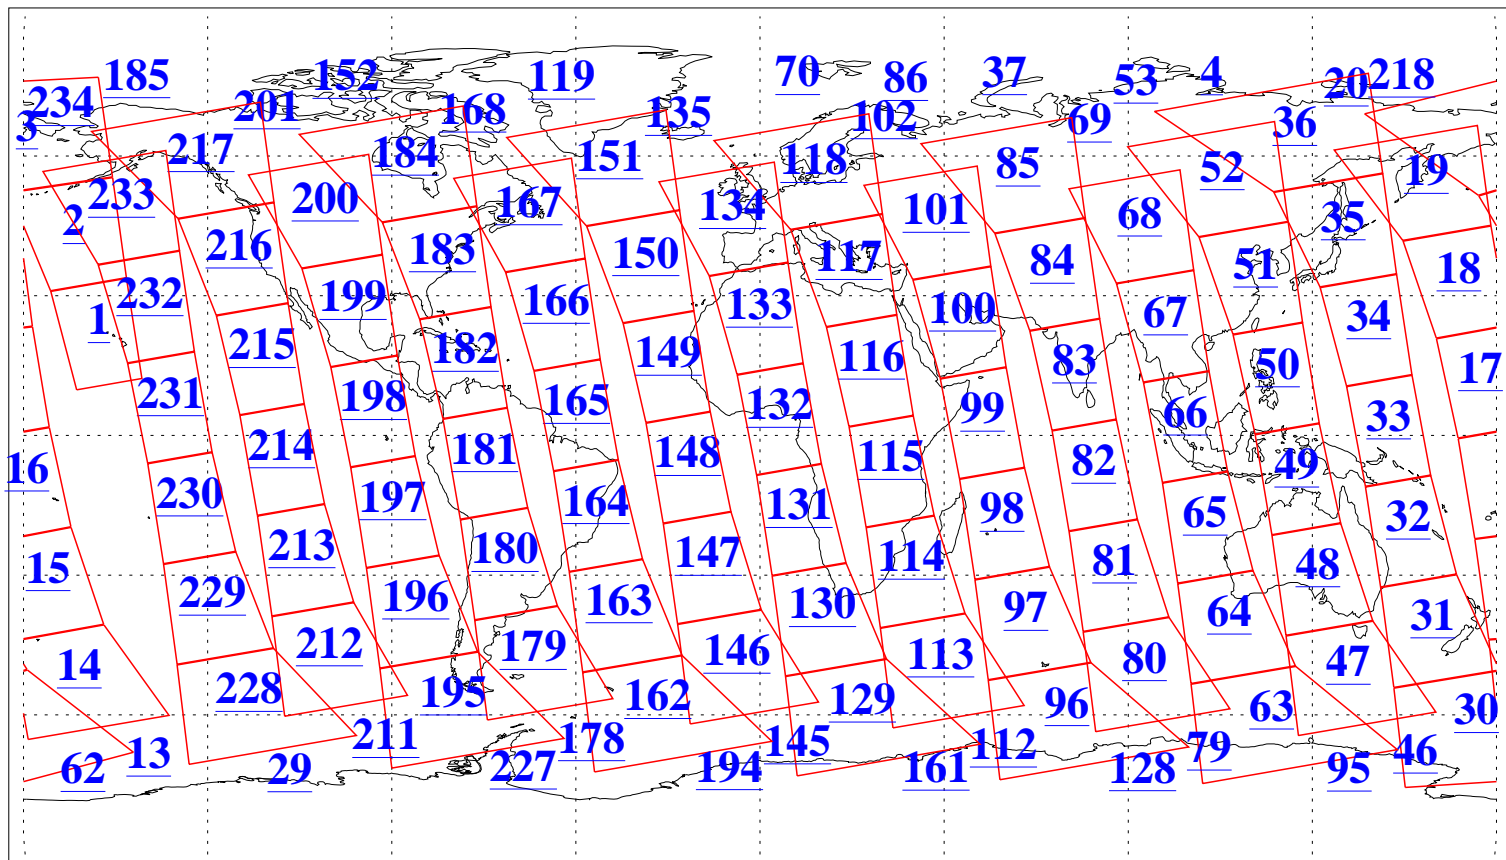

L1B Availability
AMSU Granules: 240
HSB Granules: 0
AIRS Granules: 240

3 Dec 2013
DoY 337
Aqua Day 4231
Granules: 1 to 120

Granules: 121 to 240

Legend: AMSU Available, HSB Available, AIRS Available

L1B Availability
AMSU Granules: 240
HSB Granules: 0
AIRS Granules: 240

3 Dec 2013
DoY 337
Aqua Day 4231

Ascending Granules

Descending Granules

Legend: AMSU Available, HSB Available, AIRS Available

L1B Availability
 AMSU Granules: 240
 HSB Granules: 0
 AIRS Granules: 240

3 Dec 2013
 DoY 337
 Aqua Day 4231

Northern Hemisphere Granules

Southern Hemisphere Granules

Legend: AMSU Available, HSB Available, AIRS Available