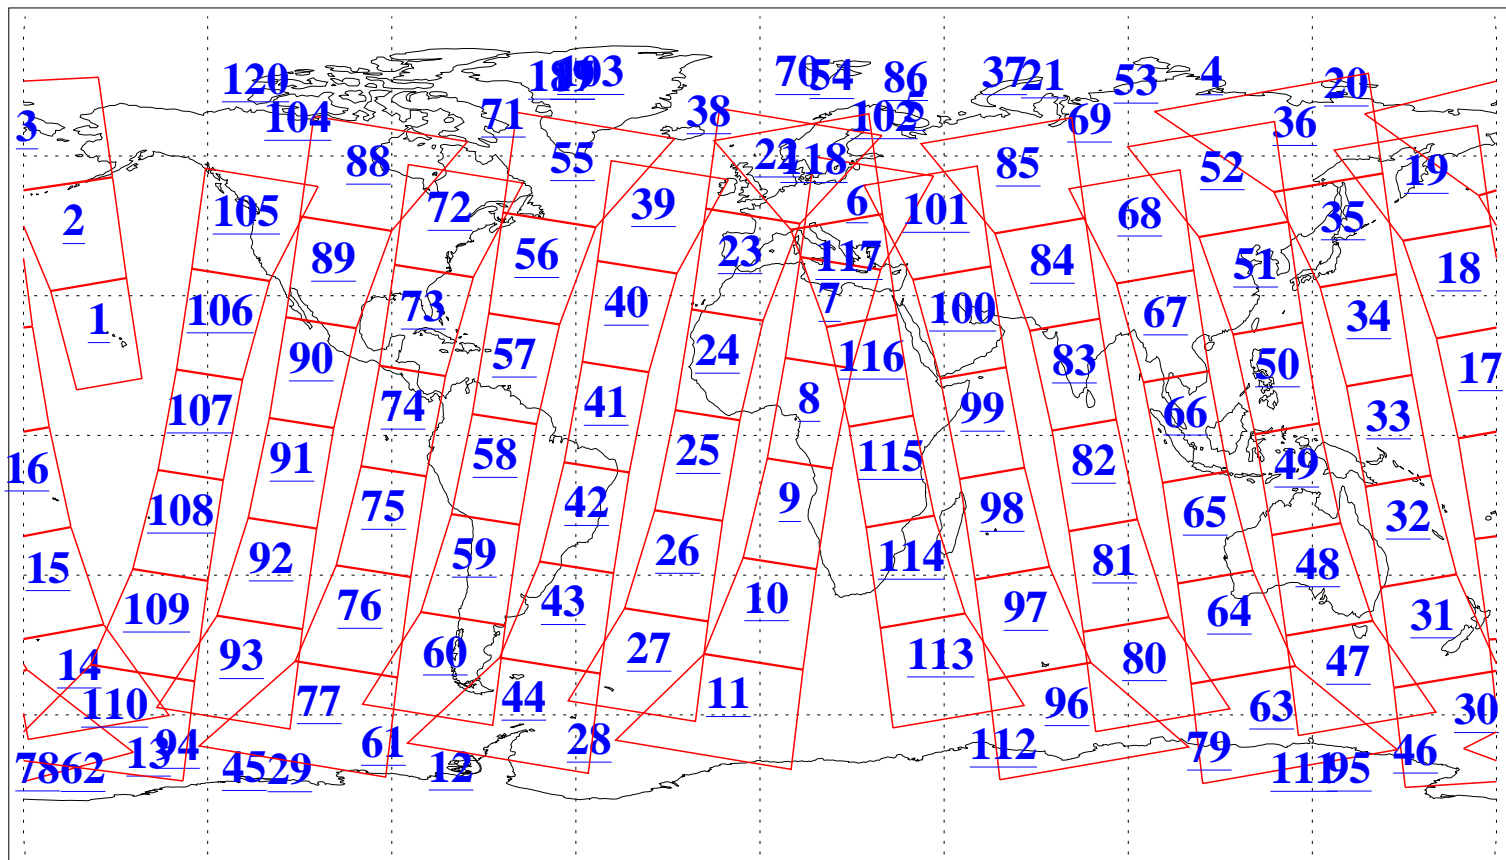

L1B Availability
AMSU Granules: 240
HSB Granules: 0
AIRS Granules: 240

3 Dec 2013
DoY 337
Aqua Day 4231
Granules: 1 to 120

Granules: 121 to 240

Legend: AMSU Available, HSB Available, AIRS Available

L1B Availability
AMSU Granules: 240
HSB Granules: 0
AIRS Granules: 240

3 Dec 2013
DoY 337
Aqua Day 4231

Ascending Granules

Descending Granules

Legend: AMSU Available, HSB Available, AIRS Available

L1B Availability
 AMSU Granules: 240
 HSB Granules: 0
 AIRS Granules: 240

3 Dec 2013
 DoY 337
 Aqua Day 4231

Northern Hemisphere Granules

Southern Hemisphere Granules

Legend: AMSU Available, HSB Available, AIRS Available