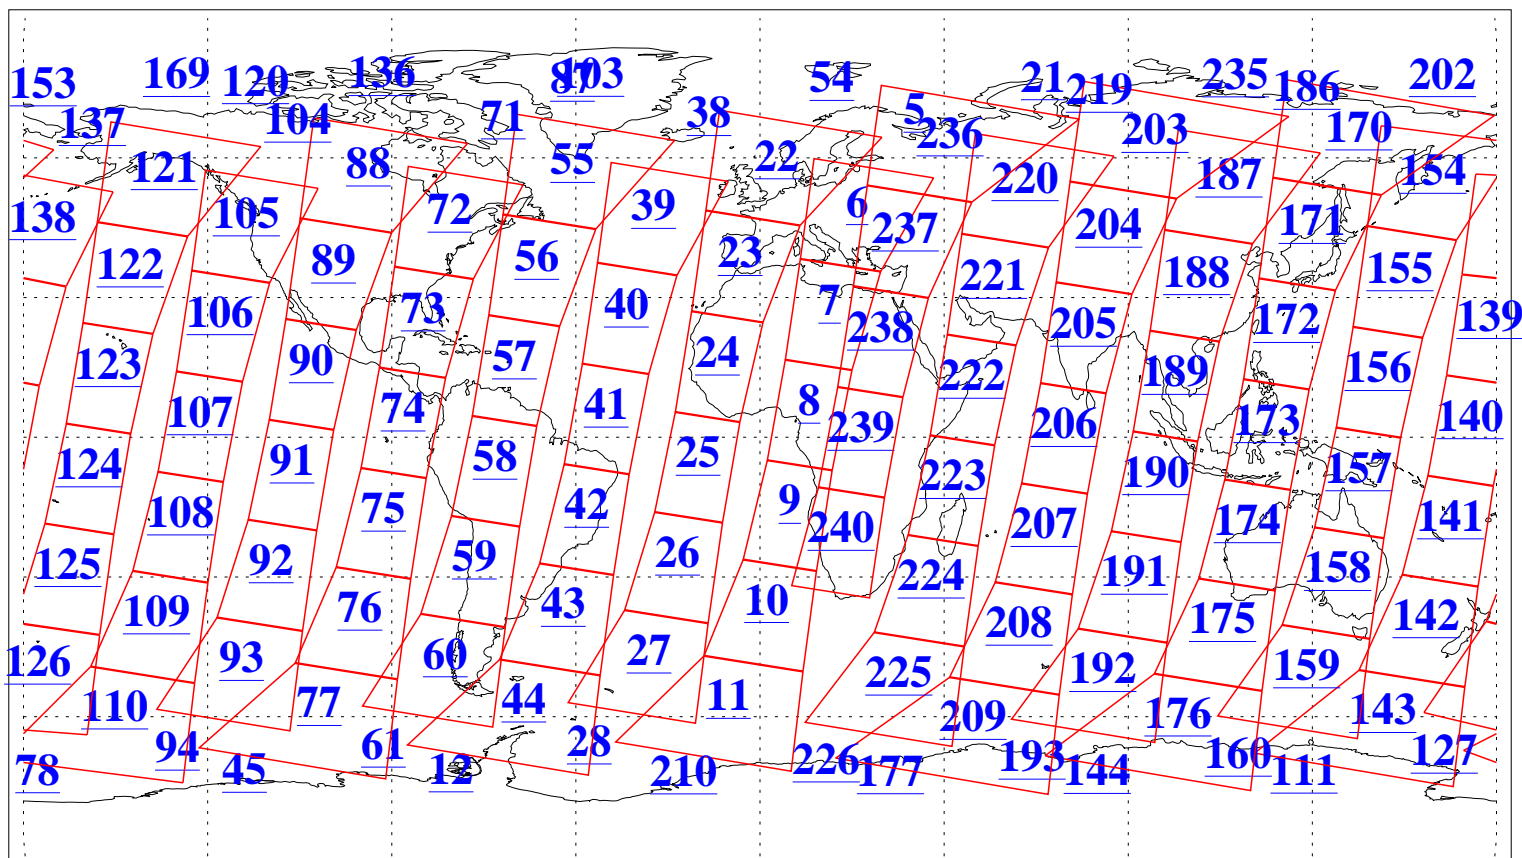

L1B Availability
AMSU Granules: 240
HSB Granules: 0
AIRS Granules: 240

3 Dec 2013
DoY 337
Aqua Day 4231
Granules: 1 to 120

Granules: 121 to 240

Legend: AMSU Available, HSB Available, AIRS Available

L1B Availability
AMSU Granules: 240
HSB Granules: 0
AIRS Granules: 240

3 Dec 2013
DoY 337
Aqua Day 4231

Ascending Granules

Descending Granules

Legend: AMSU Available, HSB Available, AIRS Available

L1B Availability
 AMSU Granules: 240
 HSB Granules: 0
 AIRS Granules: 240

3 Dec 2013
 DoY 337
 Aqua Day 4231

Northern Hemisphere Granules

Southern Hemisphere Granules

Legend: AMSU Available, HSB Available, AIRS Available