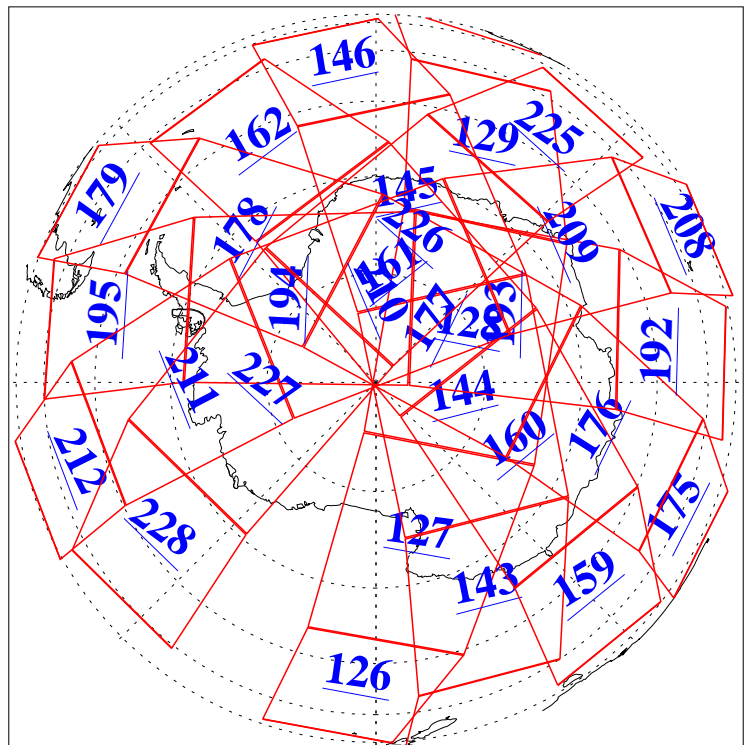

L1B Availability
AMSU Granules: 240
HSB Granules: 0
AIRS Granules: 240

3 Dec 2013
DoY 337
Aqua Day 4231
Granules: 1 to 120

Granules: 121 to 240

Legend: AMSU Available, HSB Available, AIRS Available

L1B Availability
AMSU Granules: 240
HSB Granules: 0
AIRS Granules: 240

3 Dec 2013
DoY 337
Aqua Day 4231

Ascending Granules

Descending Granules

Legend: AMSU Available, HSB Available, AIRS Available

L1B Availability
 AMSU Granules: 240
 HSB Granules: 0
 AIRS Granules: 240

3 Dec 2013
 DoY 337
 Aqua Day 4231

Northern Hemisphere Granules

Southern Hemisphere Granules

Legend: AMSU Available, HSB Available, AIRS Available