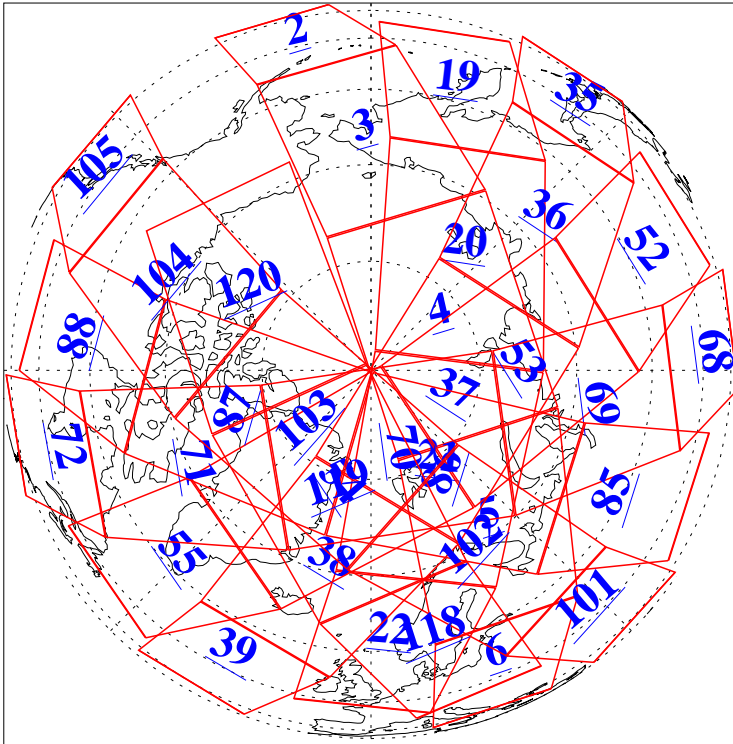

L1B Availability
AMSU Granules: 240
HSB Granules: 0
AIRS Granules: 240

3 Dec 2013
DoY 337
Aqua Day 4231
Granules: 1 to 120

Granules: 121 to 240

Legend: AMSU Available, HSB Available, AIRS Available

L1B Availability
AMSU Granules: 240
HSB Granules: 0
AIRS Granules: 240

3 Dec 2013
DoY 337
Aqua Day 4231

Ascending Granules

Descending Granules

Legend: AMSU Available, HSB Available, AIRS Available

L1B Availability
 AMSU Granules: 240
 HSB Granules: 0
 AIRS Granules: 240

3 Dec 2013
 DoY 337
 Aqua Day 4231

Northern Hemisphere Granules

Southern Hemisphere Granules

Legend: AMSU Available, HSB Available, AIRS Available