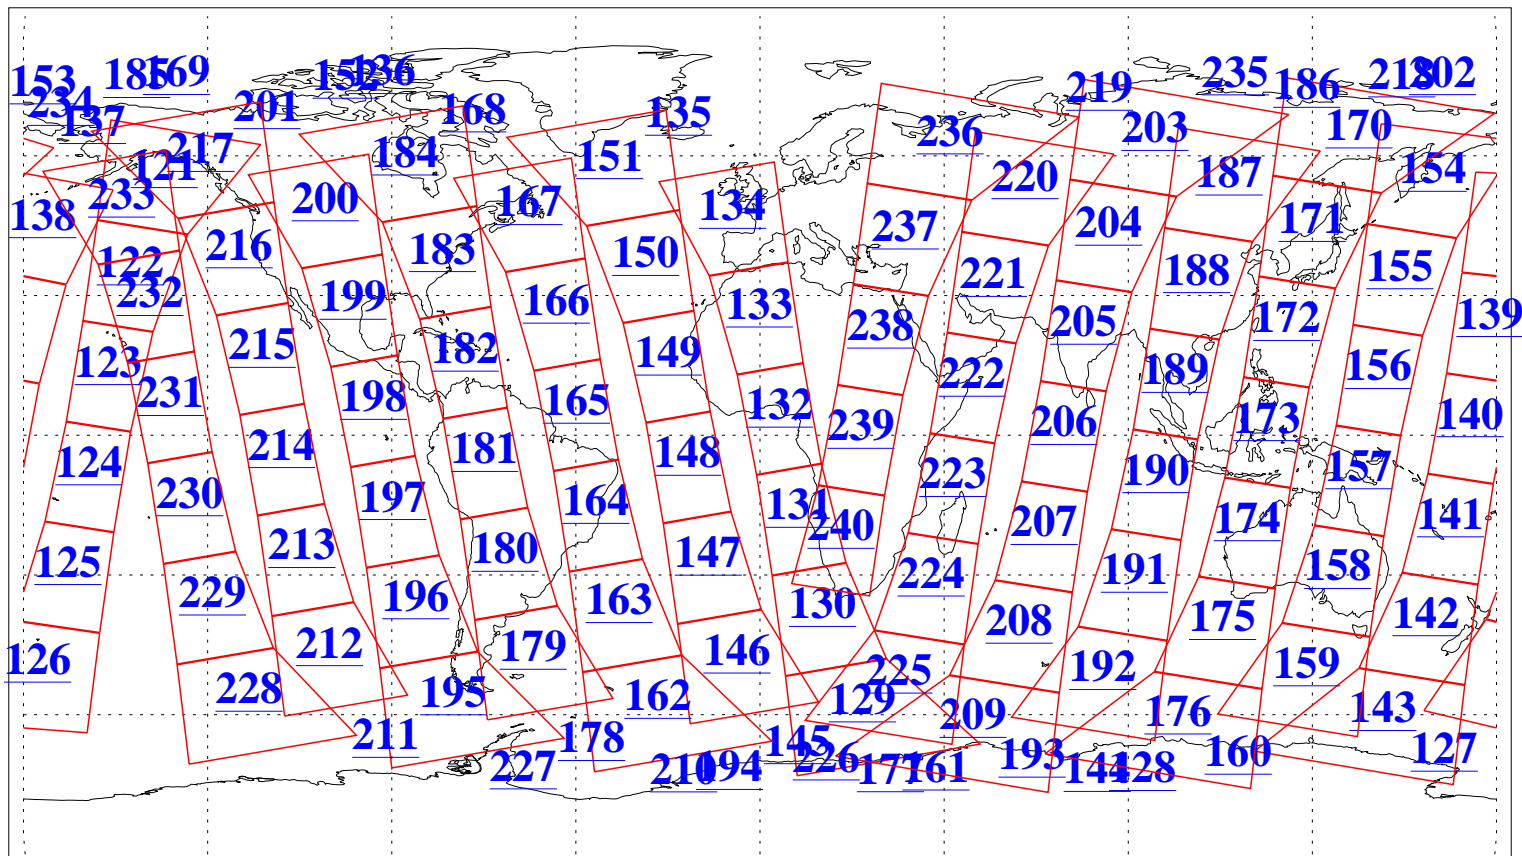

L1B Availability
AMSU Granules: 240
HSB Granules: 0
AIRS Granules: 240

3 Dec 2013
DoY 337
Aqua Day 4231
Granules: 1 to 120

Granules: 121 to 240

Legend: AMSU Available, HSB Available, AIRS Available

L1B Availability
AMSU Granules: 240
HSB Granules: 0
AIRS Granules: 240

3 Dec 2013
DoY 337
Aqua Day 4231

Ascending Granules

Descending Granules

Legend: AMSU Available, HSB Available, AIRS Available

L1B Availability
 AMSU Granules: 240
 HSB Granules: 0
 AIRS Granules: 240

3 Dec 2013
 DoY 337
 Aqua Day 4231

Northern Hemisphere Granules

Southern Hemisphere Granules

Legend: AMSU Available, HSB Available, AIRS Available