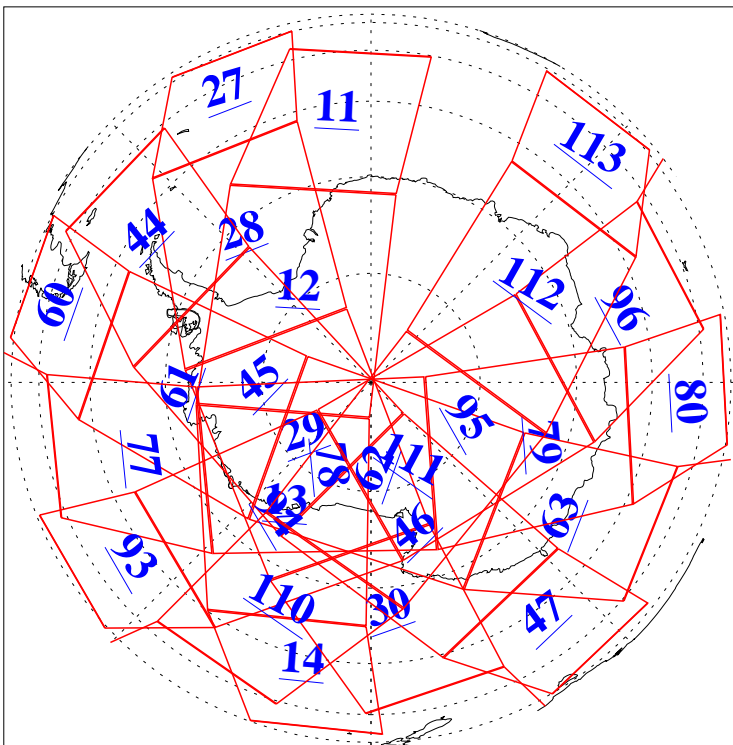

L1B Availability
AMSU Granules: 240
HSB Granules: 0
AIRS Granules: 240

3 Dec 2013
DoY 337
Aqua Day 4231
Granules: 1 to 120

Granules: 121 to 240

Legend: AMSU Available, HSB Available, AIRS Available

L1B Availability
AMSU Granules: 240
HSB Granules: 0
AIRS Granules: 240

3 Dec 2013
DoY 337
Aqua Day 4231

Ascending Granules

Descending Granules

Legend: AMSU Available, HSB Available, AIRS Available

L1B Availability
 AMSU Granules: 240
 HSB Granules: 0
 AIRS Granules: 240

3 Dec 2013
 DoY 337
 Aqua Day 4231

Northern Hemisphere Granules

Southern Hemisphere Granules

Legend: AMSU Available, HSB Available, AIRS Available