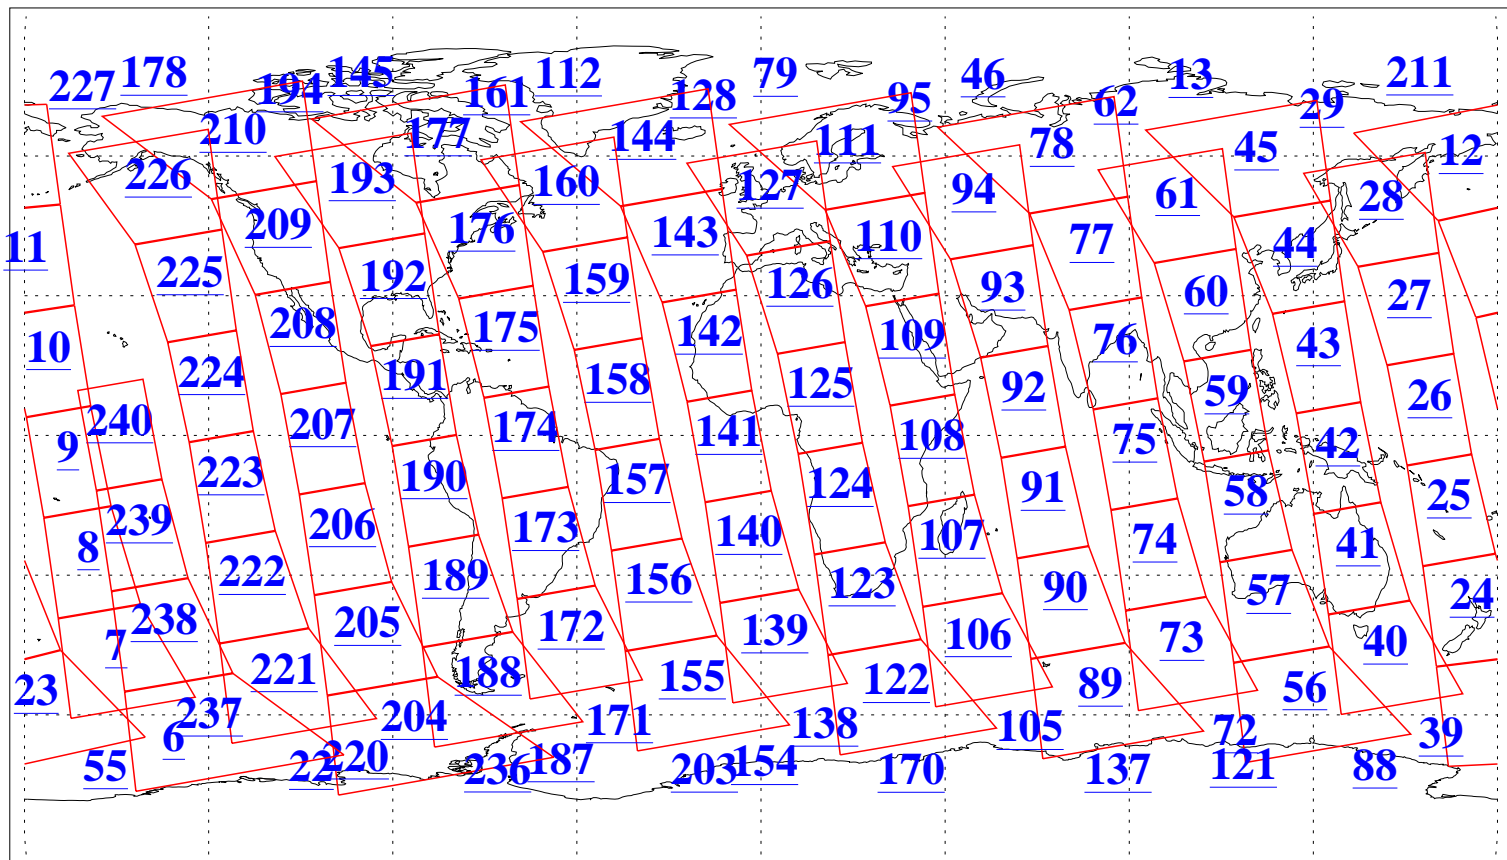

L1B Availability
AMSU Granules: 240
HSB Granules: 0
AIRS Granules: 240

2 Dec 2013
DoY 336
Aqua Day 4230
Granules: 1 to 120

Granules: 121 to 240

Legend: AMSU Available, HSB Available, AIRS Available

L1B Availability
AMSU Granules: 240
HSB Granules: 0
AIRS Granules: 240

2 Dec 2013
DoY 336
Aqua Day 4230

Ascending Granules

Descending Granules

Legend: AMSU Available, HSB Available, AIRS Available

L1B Availability
 AMSU Granules: 240
 HSB Granules: 0
 AIRS Granules: 240

2 Dec 2013
 DoY 336
 Aqua Day 4230

Northern Hemisphere Granules

Southern Hemisphere Granules

Legend: AMSU Available, HSB Available, AIRS Available