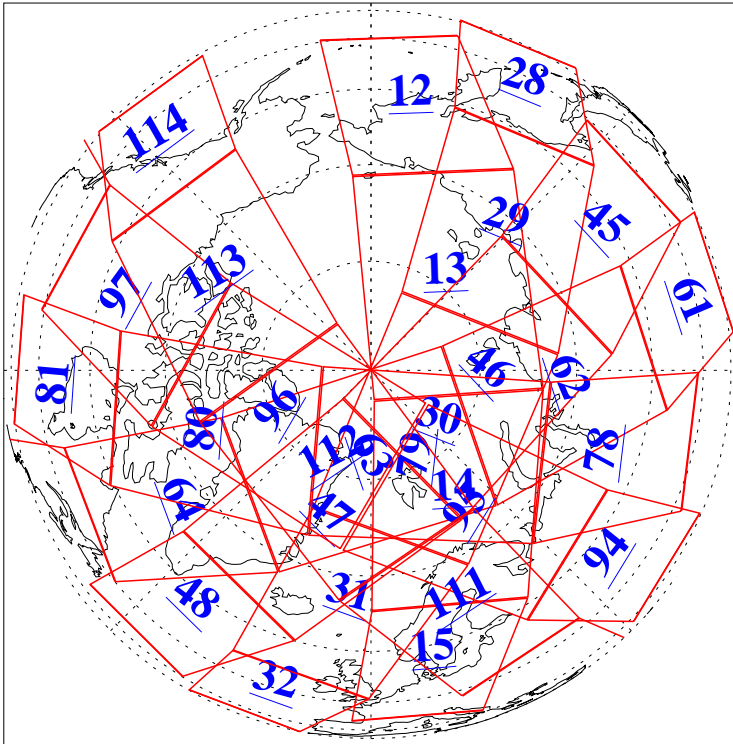

L1B Availability
AMSU Granules: 240
HSB Granules: 0
AIRS Granules: 240

2 Dec 2013
DoY 336
Aqua Day 4230
Granules: 1 to 120

Granules: 121 to 240

Legend: AMSU Available, HSB Available, AIRS Available

L1B Availability
AMSU Granules: 240
HSB Granules: 0
AIRS Granules: 240

2 Dec 2013
DoY 336
Aqua Day 4230

Ascending Granules

Descending Granules

Legend: AMSU Available, HSB Available, AIRS Available

L1B Availability
 AMSU Granules: 240
 HSB Granules: 0
 AIRS Granules: 240

2 Dec 2013
 DoY 336
 Aqua Day 4230

Northern Hemisphere Granules

Southern Hemisphere Granules

Legend: AMSU Available, HSB Available, AIRS Available