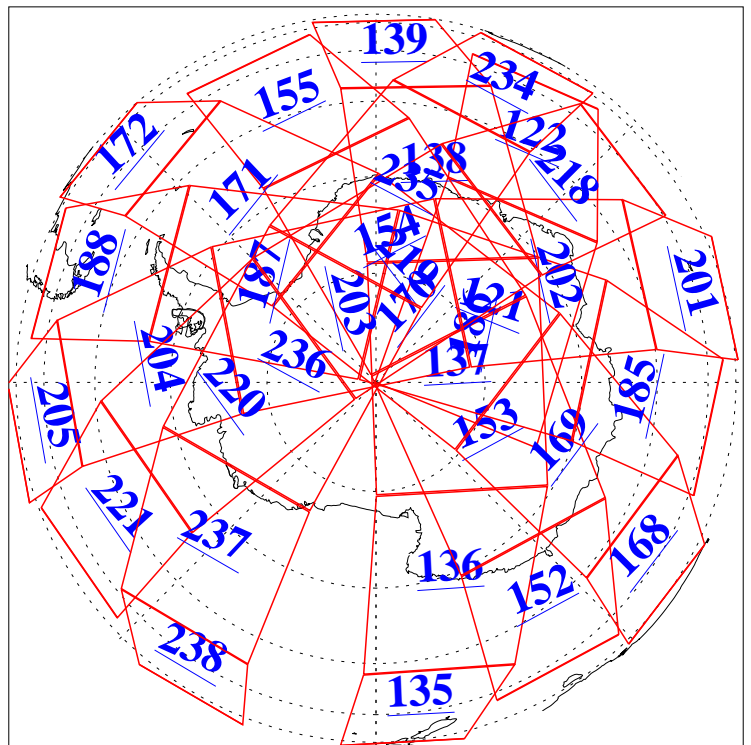

L1B Availability
AMSU Granules: 240
HSB Granules: 0
AIRS Granules: 240

2 Dec 2013
DoY 336
Aqua Day 4230
Granules: 1 to 120

Granules: 121 to 240

Legend: AMSU Available, HSB Available, AIRS Available

L1B Availability
AMSU Granules: 240
HSB Granules: 0
AIRS Granules: 240

2 Dec 2013
DoY 336
Aqua Day 4230

Ascending Granules

Descending Granules

Legend: AMSU Available, HSB Available, AIRS Available

L1B Availability
 AMSU Granules: 240
 HSB Granules: 0
 AIRS Granules: 240

2 Dec 2013
 DoY 336
 Aqua Day 4230

Northern Hemisphere Granules

Southern Hemisphere Granules

Legend: AMSU Available, HSB Available, AIRS Available