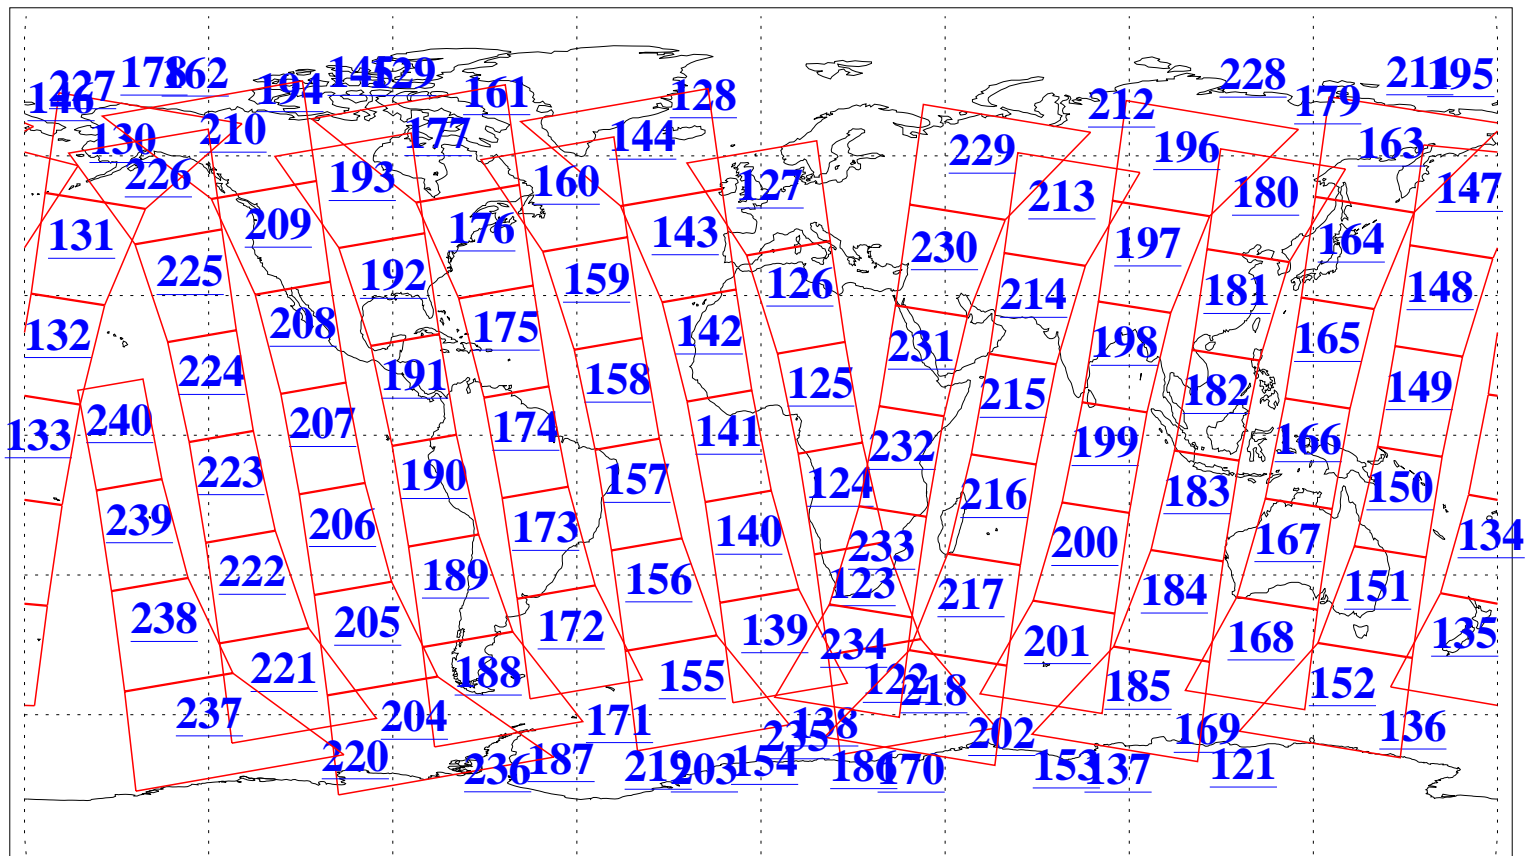

L1B Availability
AMSU Granules: 240
HSB Granules: 0
AIRS Granules: 240

2 Dec 2013
DoY 336
Aqua Day 4230
Granules: 1 to 120

Granules: 121 to 240

Legend: AMSU Available, HSB Available, AIRS Available

L1B Availability
AMSU Granules: 240
HSB Granules: 0
AIRS Granules: 240

2 Dec 2013
DoY 336
Aqua Day 4230

Ascending Granules

Descending Granules

Legend: AMSU Available, HSB Available, AIRS Available

L1B Availability
 AMSU Granules: 240
 HSB Granules: 0
 AIRS Granules: 240

2 Dec 2013
 DoY 336
 Aqua Day 4230

Northern Hemisphere Granules

Southern Hemisphere Granules

Legend: AMSU Available, HSB Available, AIRS Available