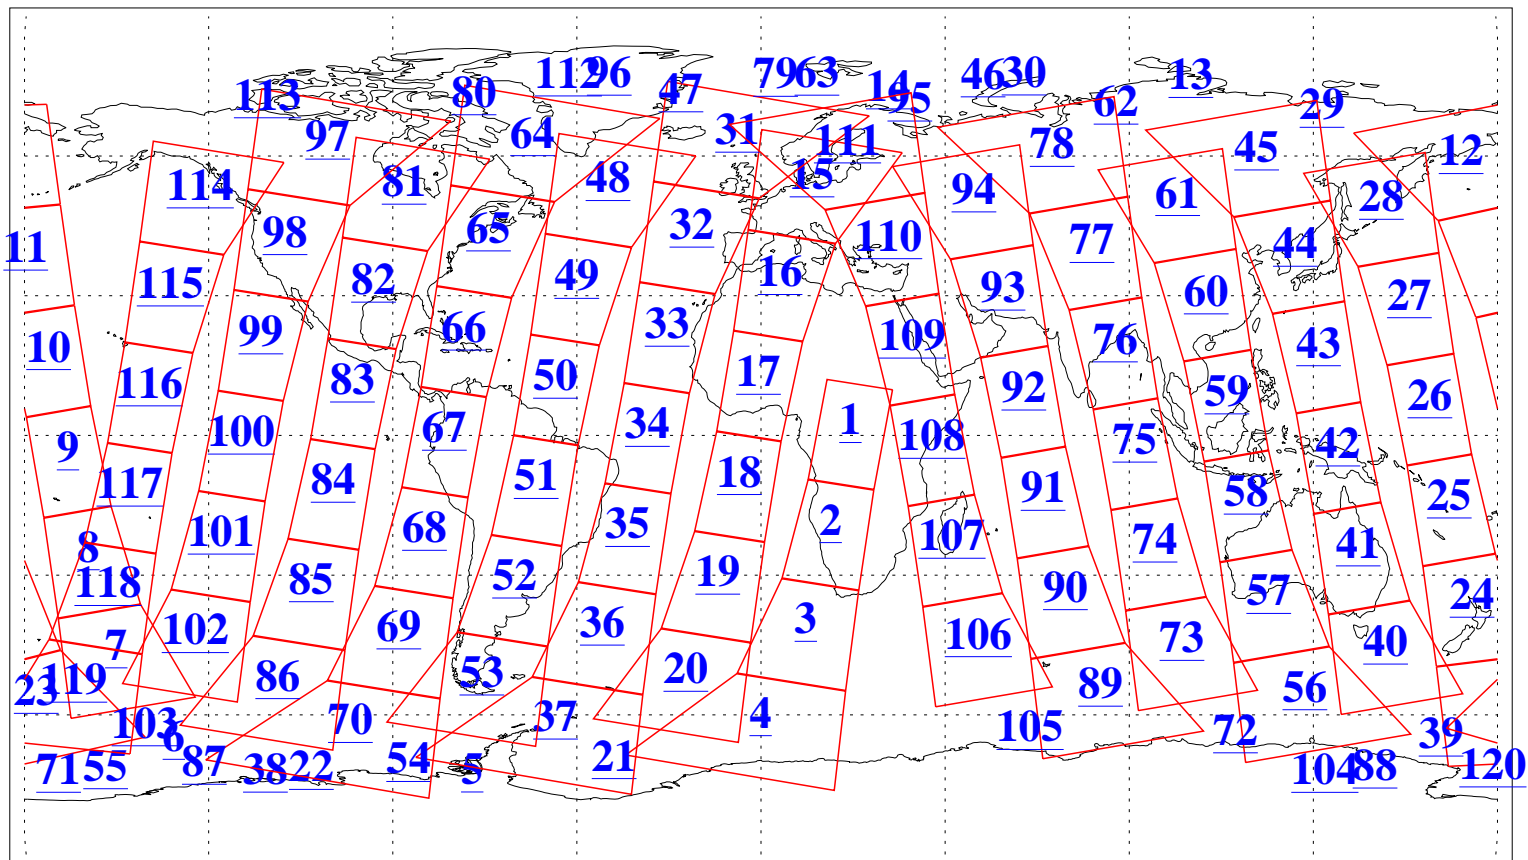

L1B Availability
AMSU Granules: 240
HSB Granules: 0
AIRS Granules: 240

2 Dec 2013
DoY 336
Aqua Day 4230
Granules: 1 to 120

Granules: 121 to 240

Legend: AMSU Available, HSB Available, AIRS Available

L1B Availability
AMSU Granules: 240
HSB Granules: 0
AIRS Granules: 240

2 Dec 2013
DoY 336
Aqua Day 4230

Ascending Granules

Descending Granules

Legend: AMSU Available, HSB Available, AIRS Available

L1B Availability
 AMSU Granules: 240
 HSB Granules: 0
 AIRS Granules: 240

2 Dec 2013
 DoY 336
 Aqua Day 4230

Northern Hemisphere Granules

Southern Hemisphere Granules

Legend: AMSU Available, HSB Available, AIRS Available