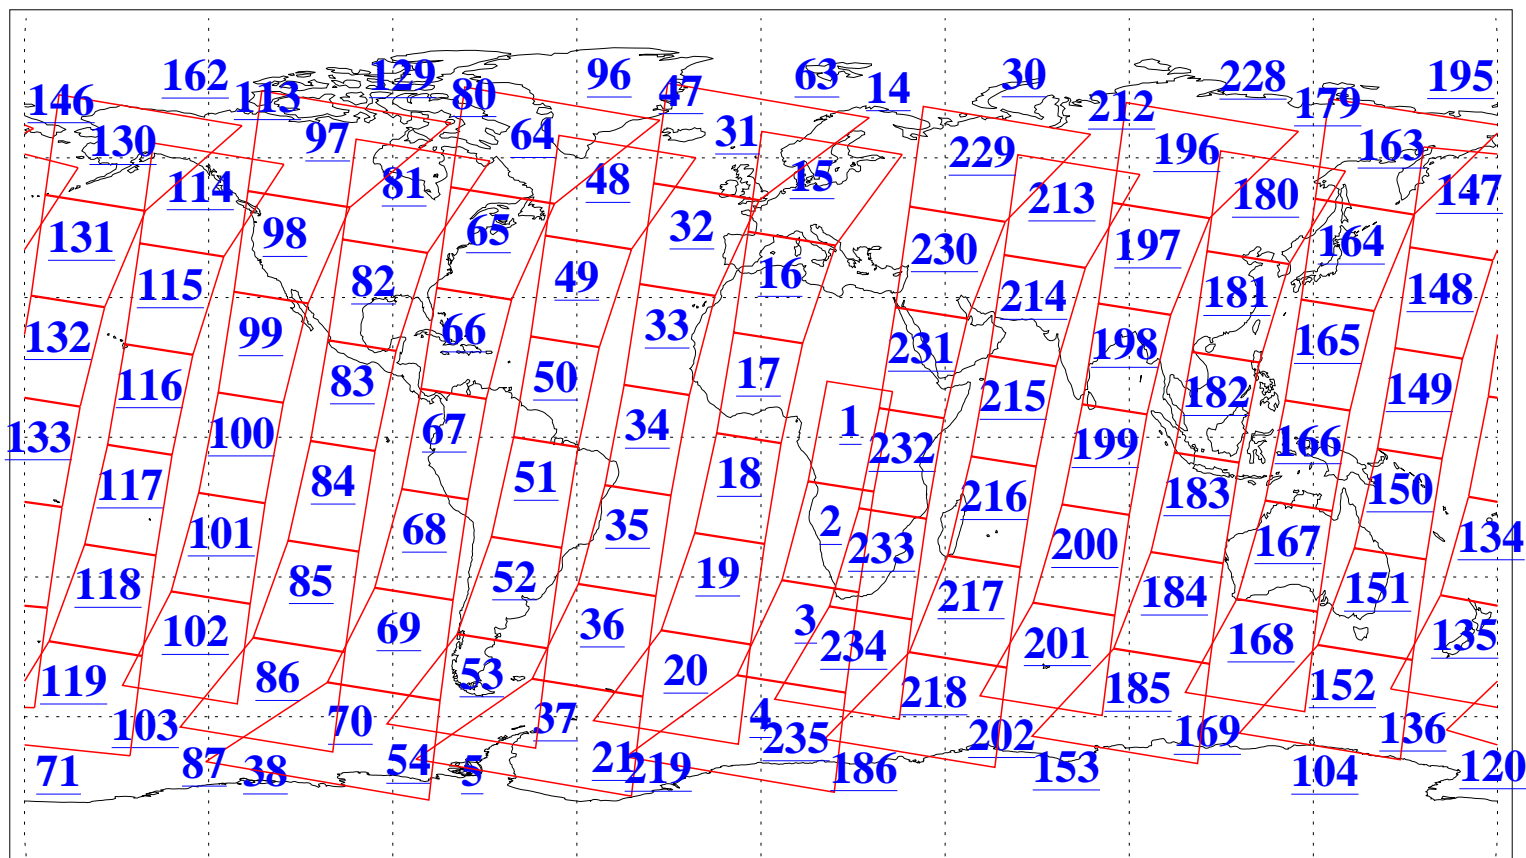

L1B Availability
AMSU Granules: 240
HSB Granules: 0
AIRS Granules: 240

2 Dec 2013
DoY 336
Aqua Day 4230
Granules: 1 to 120

Granules: 121 to 240

Legend: AMSU Available, HSB Available, AIRS Available

L1B Availability
AMSU Granules: 240
HSB Granules: 0
AIRS Granules: 240

2 Dec 2013
DoY 336
Aqua Day 4230

Ascending Granules

Descending Granules

Legend: AMSU Available, HSB Available, AIRS Available

L1B Availability
 AMSU Granules: 240
 HSB Granules: 0
 AIRS Granules: 240

2 Dec 2013
 DoY 336
 Aqua Day 4230

Northern Hemisphere Granules

Southern Hemisphere Granules

Legend: AMSU Available, HSB Available, AIRS Available