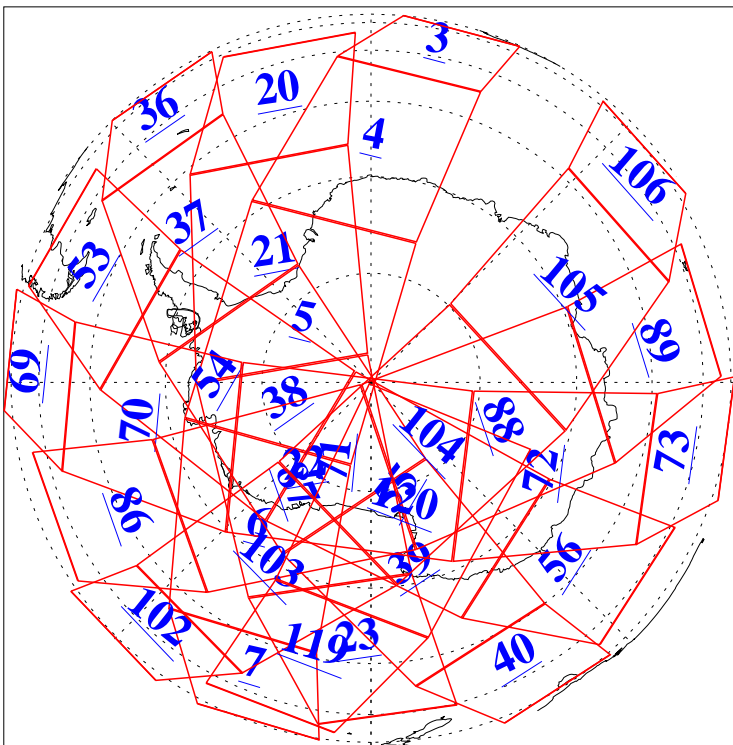

2 Dec 2013
DoY 336
Aqua Day 4230

Ascending Granules

Descending Granules

Legend: AMSU Available, HSB Available, AIRS Available

L1B Availability
 AMSU Granules: 240
 HSB Granules: 0
 AIRS Granules: 240

2 Dec 2013
 DoY 336
 Aqua Day 4230

Northern Hemisphere Granules

Southern Hemisphere Granules

Legend: AMSU Available, HSB Available, AIRS Available