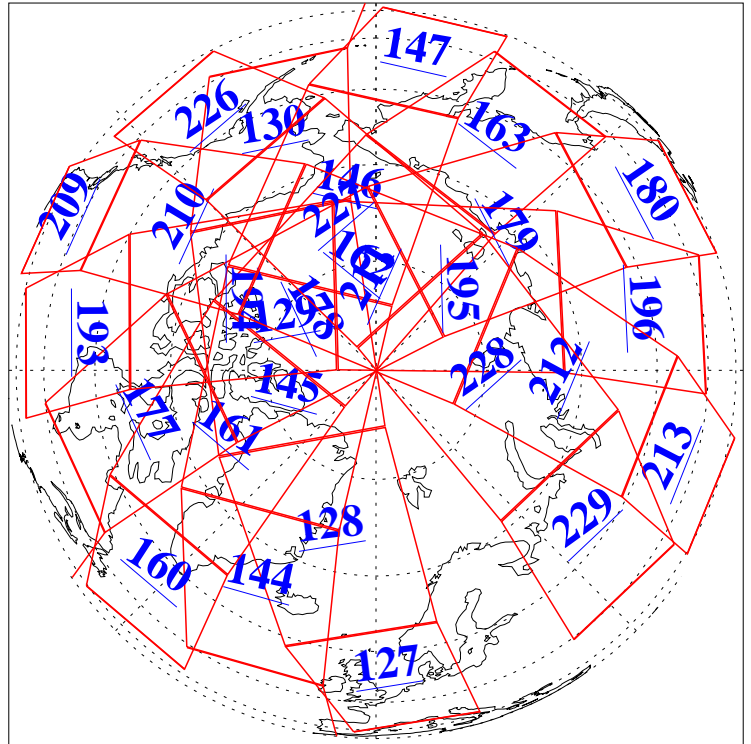

L1B Availability
AMSU Granules: 240
HSB Granules: 0
AIRS Granules: 240

2 Dec 2013
DoY 336
Aqua Day 4230
Granules: 1 to 120

Granules: 121 to 240

Legend: AMSU Available, HSB Available, AIRS Available

L1B Availability
AMSU Granules: 240
HSB Granules: 0
AIRS Granules: 240

2 Dec 2013
DoY 336
Aqua Day 4230

Ascending Granules

Descending Granules

Legend: AMSU Available, HSB Available, AIRS Available

L1B Availability
 AMSU Granules: 240
 HSB Granules: 0
 AIRS Granules: 240

2 Dec 2013
 DoY 336
 Aqua Day 4230

Northern Hemisphere Granules

Southern Hemisphere Granules

Legend: AMSU Available, HSB Available, AIRS Available