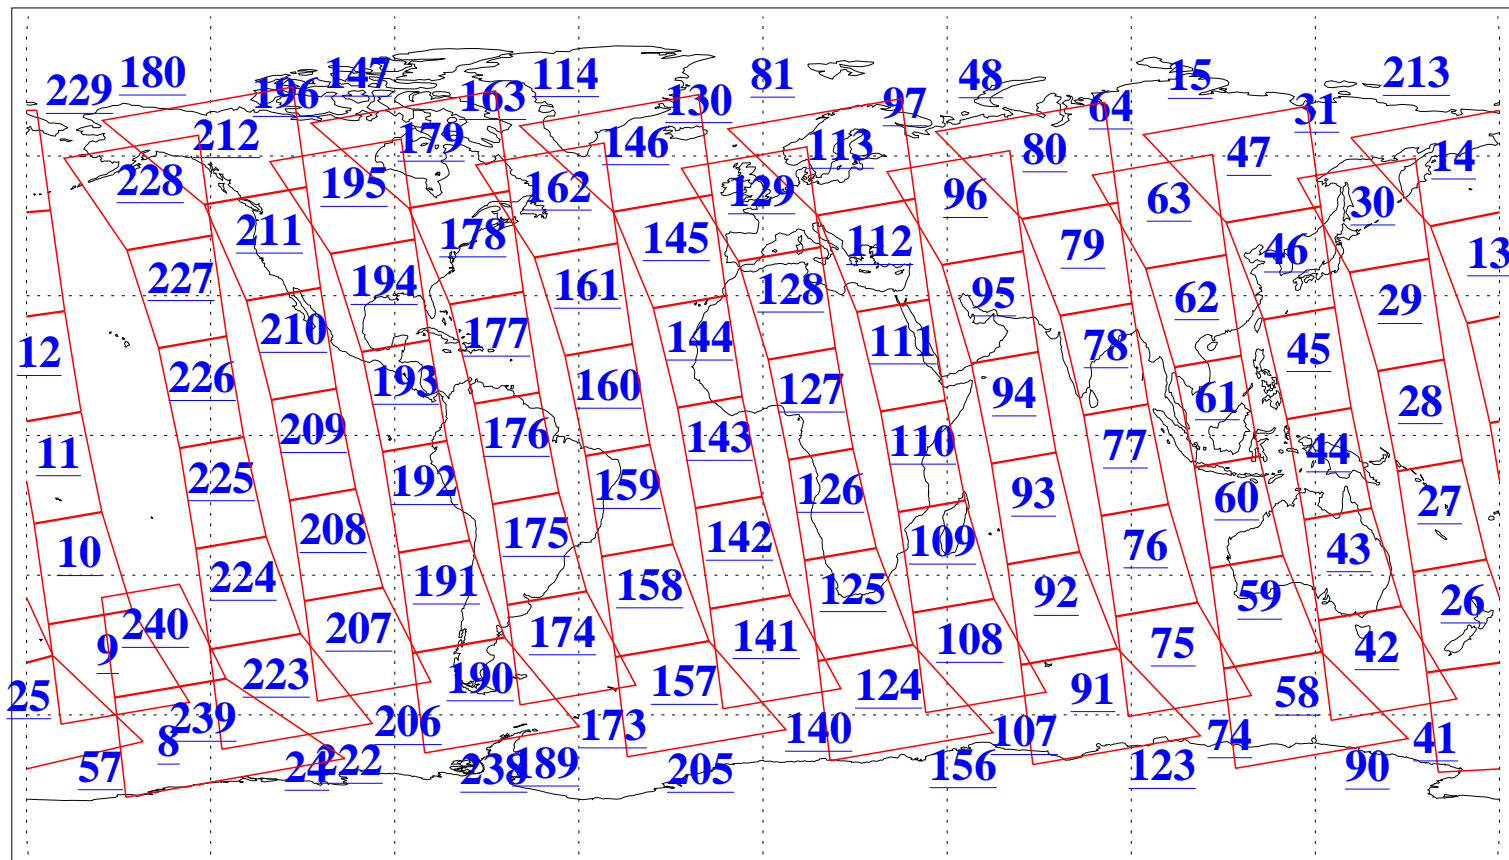

L1B Availability
AMSU Granules: 240
HSB Granules: 0
AIRS Granules: 240

30 Nov 2013
DoY 334
Aqua Day 4228
Granules: 1 to 120

Granules: 121 to 240

Legend: AMSU Available, HSB Available, AIRS Available

L1B Availability
AMSU Granules: 240
HSB Granules: 0
AIRS Granules: 240

30 Nov 2013
DoY 334
Aqua Day 4228

Ascending Granules

Descending Granules

Legend: AMSU Available, HSB Available, AIRS Available

L1B Availability
AMSU Granules: 240
HSB Granules: 0
AIRS Granules: 240

30 Nov 2013
DoY 334
Aqua Day 4228

Northern Hemisphere Granules

Southern Hemisphere Granules

Legend: AMSU Available, HSB Available, AIRS Available