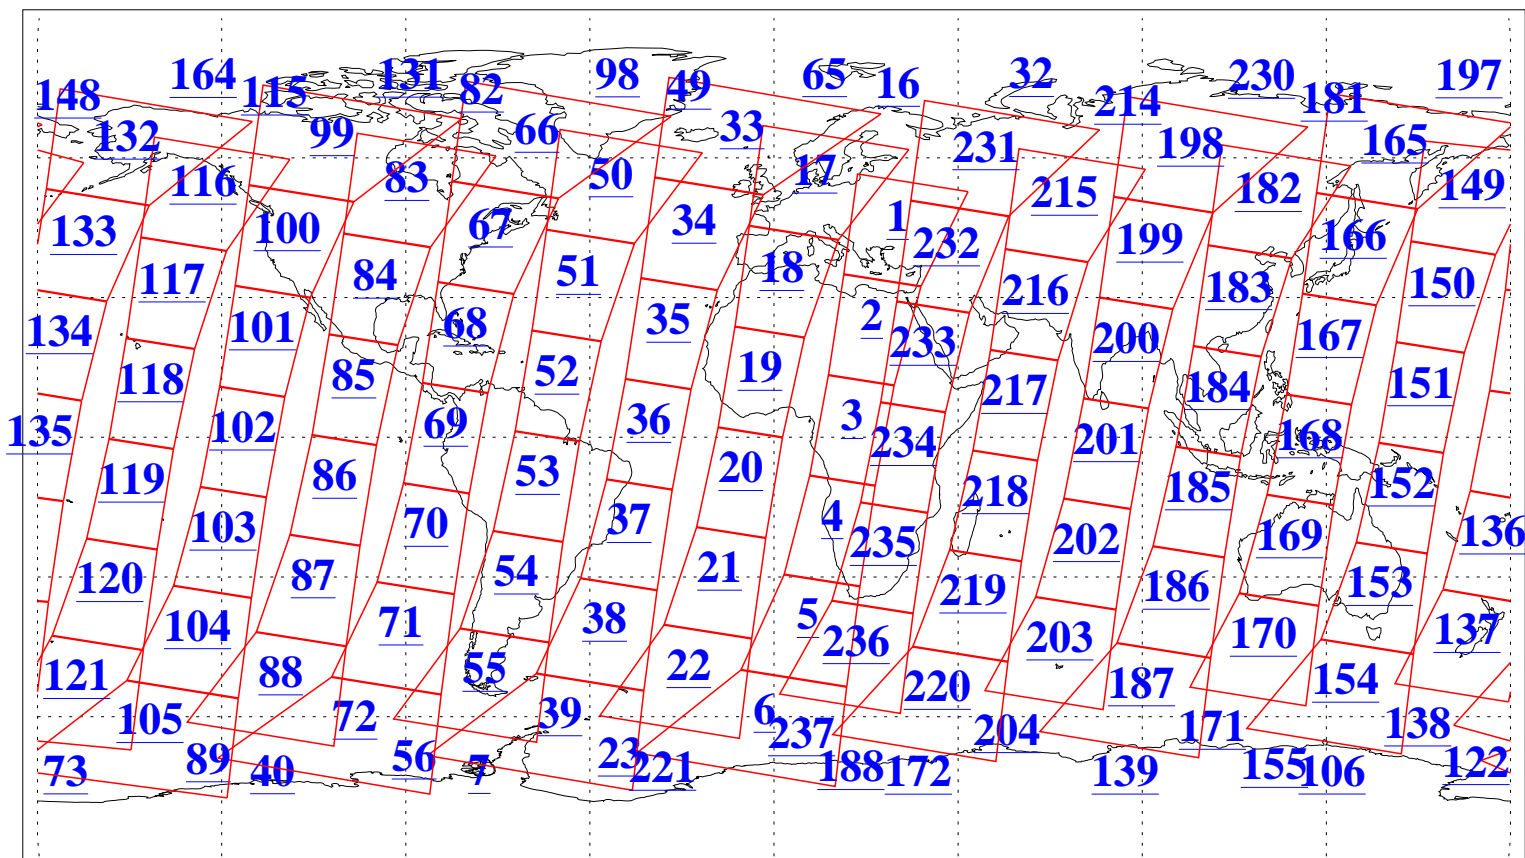

L1B Availability
AMSU Granules: 240
HSB Granules: 0
AIRS Granules: 240

30 Nov 2013
DoY 334
Aqua Day 4228
Granules: 1 to 120

Granules: 121 to 240

Legend: AMSU Available, HSB Available, AIRS Available

L1B Availability
AMSU Granules: 240
HSB Granules: 0
AIRS Granules: 240

30 Nov 2013
DoY 334
Aqua Day 4228

Ascending Granules

Descending Granules

Legend: AMSU Available, HSB Available, AIRS Available

L1B Availability
AMSU Granules: 240
HSB Granules: 0
AIRS Granules: 240

30 Nov 2013
DoY 334
Aqua Day 4228

Northern Hemisphere Granules

Southern Hemisphere Granules

Legend: AMSU Available, HSB Available, AIRS Available