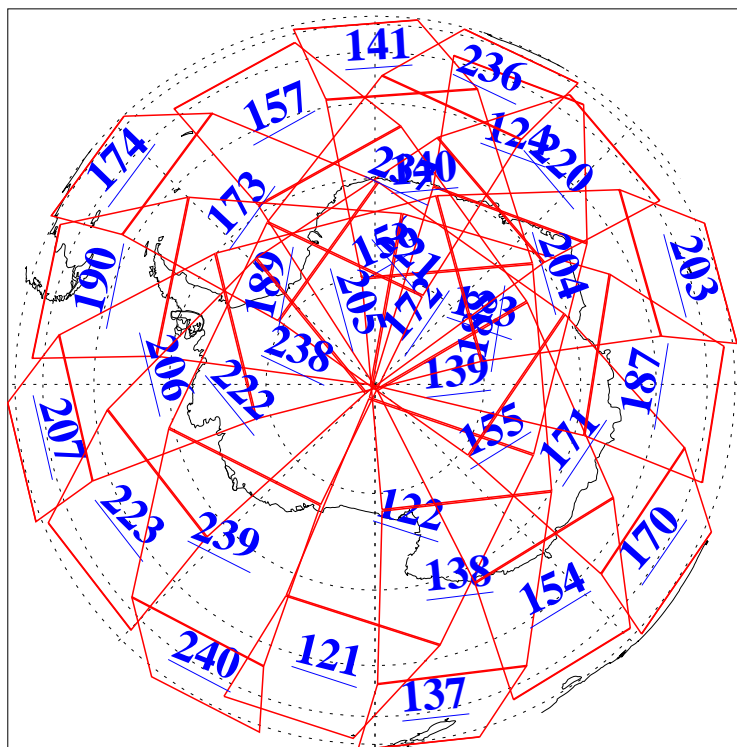

L1B Availability
AMSU Granules: 240
HSB Granules: 0
AIRS Granules: 240

30 Nov 2013
DoY 334
Aqua Day 4228
Granules: 1 to 120

Granules: 121 to 240

Legend: AMSU Available, HSB Available, AIRS Available

L1B Availability
AMSU Granules: 240
HSB Granules: 0
AIRS Granules: 240

30 Nov 2013
DoY 334
Aqua Day 4228

Ascending Granules

Descending Granules

Legend: AMSU Available, HSB Available, AIRS Available

L1B Availability
AMSU Granules: 240
HSB Granules: 0
AIRS Granules: 240

30 Nov 2013
DoY 334
Aqua Day 4228

Northern Hemisphere Granules

Southern Hemisphere Granules

Legend: AMSU Available, HSB Available, AIRS Available