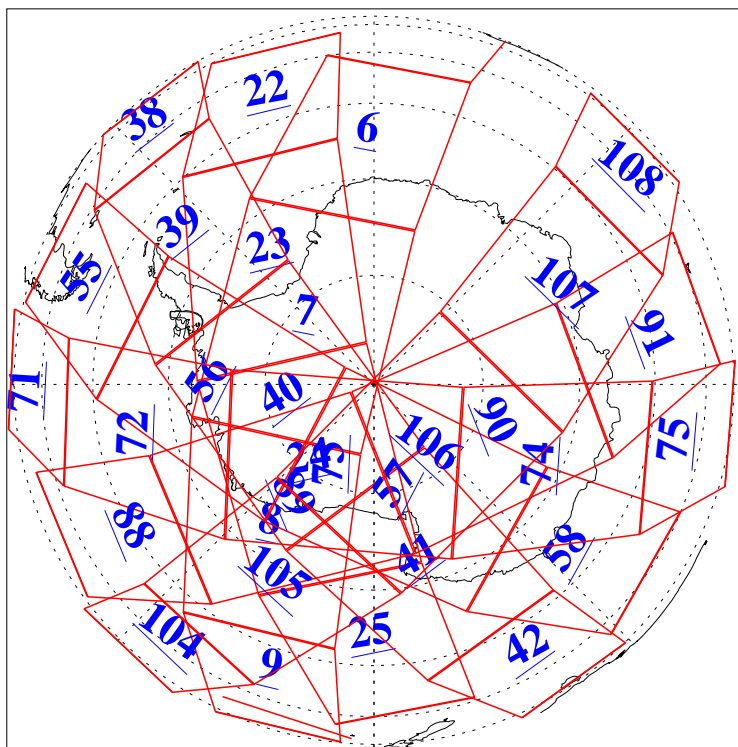

L1B Availability
AMSU Granules: 240
HSB Granules: 0
AIRS Granules: 240

30 Nov 2013
DoY 334
Aqua Day 4228
Granules: 1 to 120

Granules: 121 to 240

Legend: AMSU Available, HSB Available, AIRS Available

L1B Availability
AMSU Granules: 240
HSB Granules: 0
AIRS Granules: 240

30 Nov 2013
DoY 334
Aqua Day 4228

Ascending Granules

Descending Granules

Legend: AMSU Available, HSB Available, AIRS Available

L1B Availability
AMSU Granules: 240
HSB Granules: 0
AIRS Granules: 240

30 Nov 2013
DoY 334
Aqua Day 4228

Northern Hemisphere Granules

Southern Hemisphere Granules

Legend: AMSU Available, HSB Available, AIRS Available