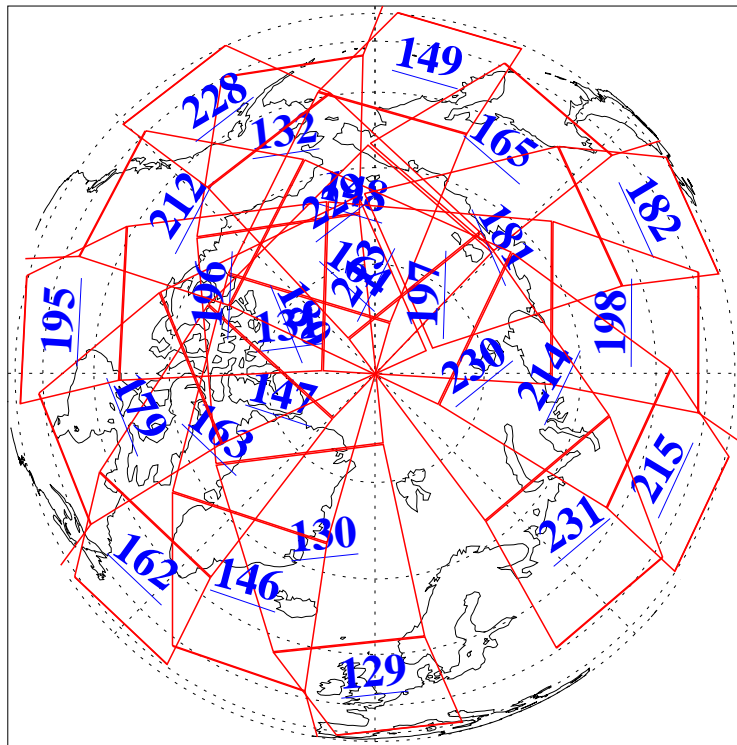

L1B Availability
AMSU Granules: 240
HSB Granules: 0
AIRS Granules: 240

30 Nov 2013
DoY 334
Aqua Day 4228
Granules: 1 to 120

Granules: 121 to 240

Legend: AMSU Available, HSB Available, AIRS Available

L1B Availability
AMSU Granules: 240
HSB Granules: 0
AIRS Granules: 240

30 Nov 2013
DoY 334
Aqua Day 4228

Ascending Granules

Descending Granules

Legend: AMSU Available, HSB Available, AIRS Available

L1B Availability
AMSU Granules: 240
HSB Granules: 0
AIRS Granules: 240

30 Nov 2013
DoY 334
Aqua Day 4228

Northern Hemisphere Granules

Southern Hemisphere Granules

Legend: AMSU Available, HSB Available, AIRS Available