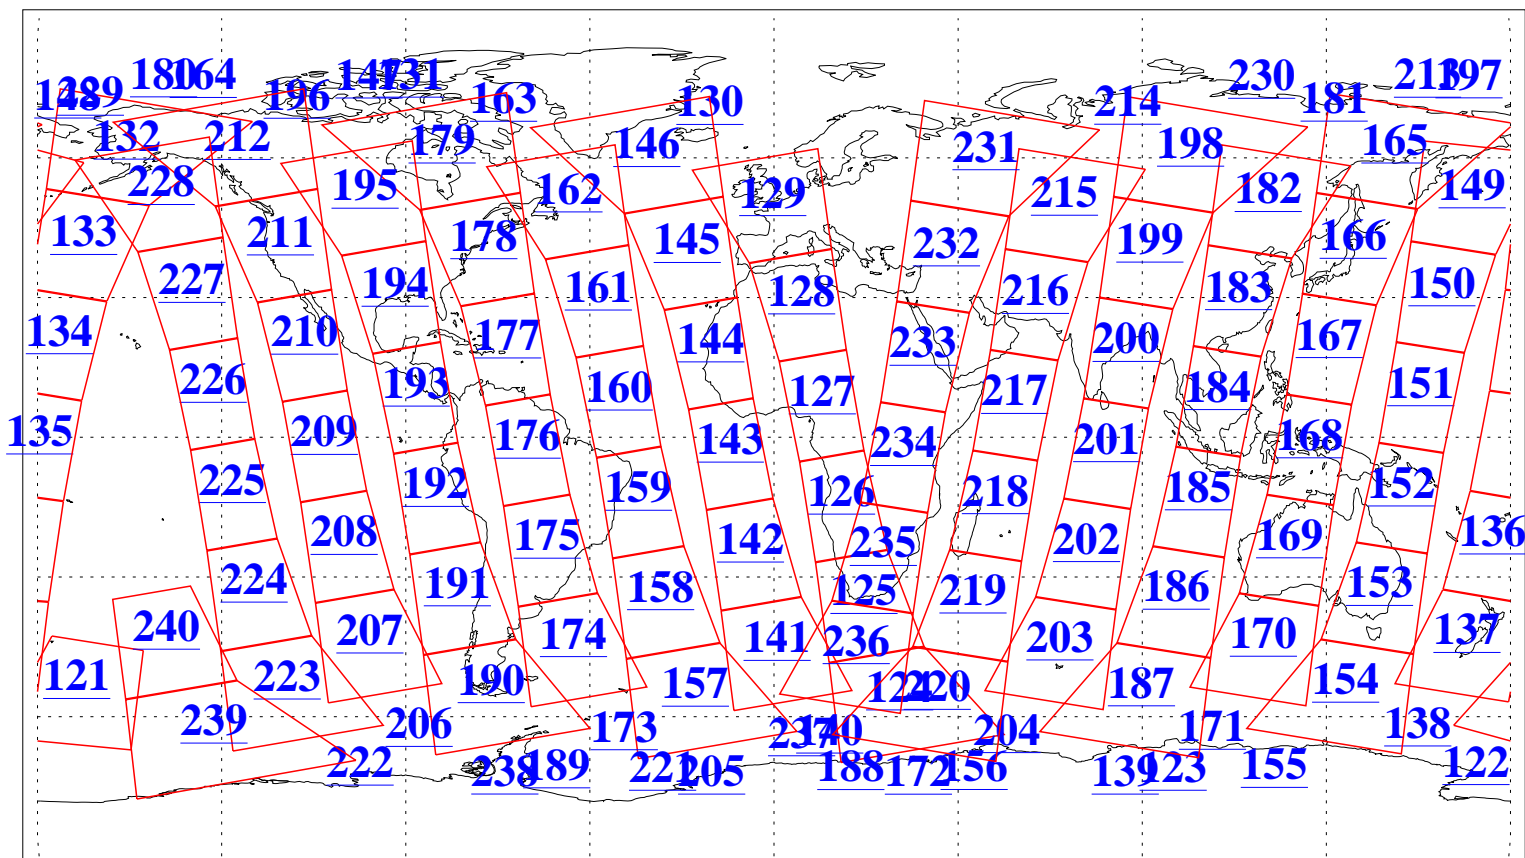

L1B Availability
AMSU Granules: 240
HSB Granules: 0
AIRS Granules: 240

30 Nov 2013
DoY 334
Aqua Day 4228
Granules: 1 to 120

Granules: 121 to 240

Legend: AMSU Available, HSB Available, AIRS Available

L1B Availability
AMSU Granules: 240
HSB Granules: 0
AIRS Granules: 240

30 Nov 2013
DoY 334
Aqua Day 4228

Ascending Granules

Descending Granules

Legend: AMSU Available, HSB Available, AIRS Available

L1B Availability
AMSU Granules: 240
HSB Granules: 0
AIRS Granules: 240

30 Nov 2013
DoY 334
Aqua Day 4228

Northern Hemisphere Granules

Southern Hemisphere Granules

Legend: AMSU Available, HSB Available, AIRS Available