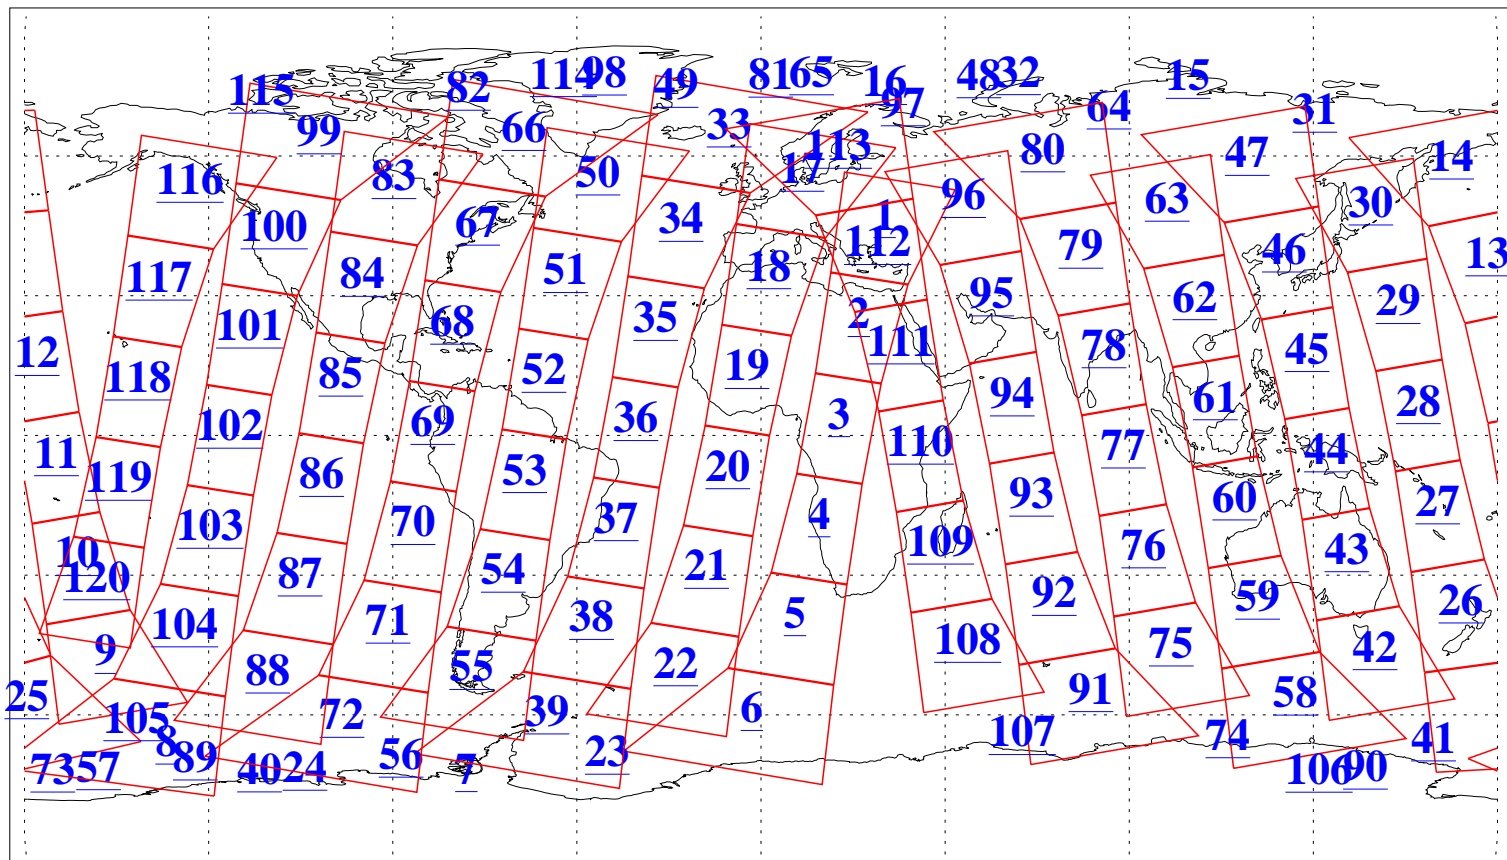

L1B Availability
AMSU Granules: 240
HSB Granules: 0
AIRS Granules: 240

30 Nov 2013
DoY 334
Aqua Day 4228
Granules: 1 to 120

Granules: 121 to 240

Legend: AMSU Available, HSB Available, AIRS Available

L1B Availability
AMSU Granules: 240
HSB Granules: 0
AIRS Granules: 240

30 Nov 2013
DoY 334
Aqua Day 4228

Ascending Granules

Descending Granules

Legend: AMSU Available, HSB Available, AIRS Available

L1B Availability
AMSU Granules: 240
HSB Granules: 0
AIRS Granules: 240

30 Nov 2013
DoY 334
Aqua Day 4228

Northern Hemisphere Granules

Southern Hemisphere Granules

Legend: AMSU Available, HSB Available, AIRS Available