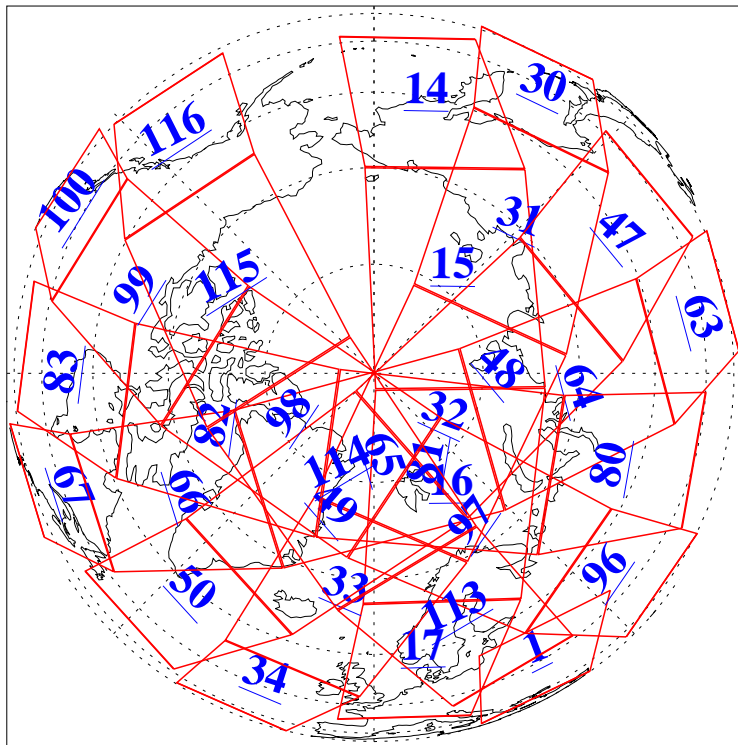

L1B Availability
AMSU Granules: 240
HSB Granules: 0
AIRS Granules: 240

30 Nov 2013
DoY 334
Aqua Day 4228
Granules: 1 to 120

Granules: 121 to 240

Legend: AMSU Available, HSB Available, AIRS Available

L1B Availability
AMSU Granules: 240
HSB Granules: 0
AIRS Granules: 240

30 Nov 2013
DoY 334
Aqua Day 4228

Ascending Granules

Descending Granules

Legend: AMSU Available, HSB Available, AIRS Available

L1B Availability
AMSU Granules: 240
HSB Granules: 0
AIRS Granules: 240

30 Nov 2013
DoY 334
Aqua Day 4228

Northern Hemisphere Granules

Southern Hemisphere Granules

Legend: AMSU Available, HSB Available, AIRS Available