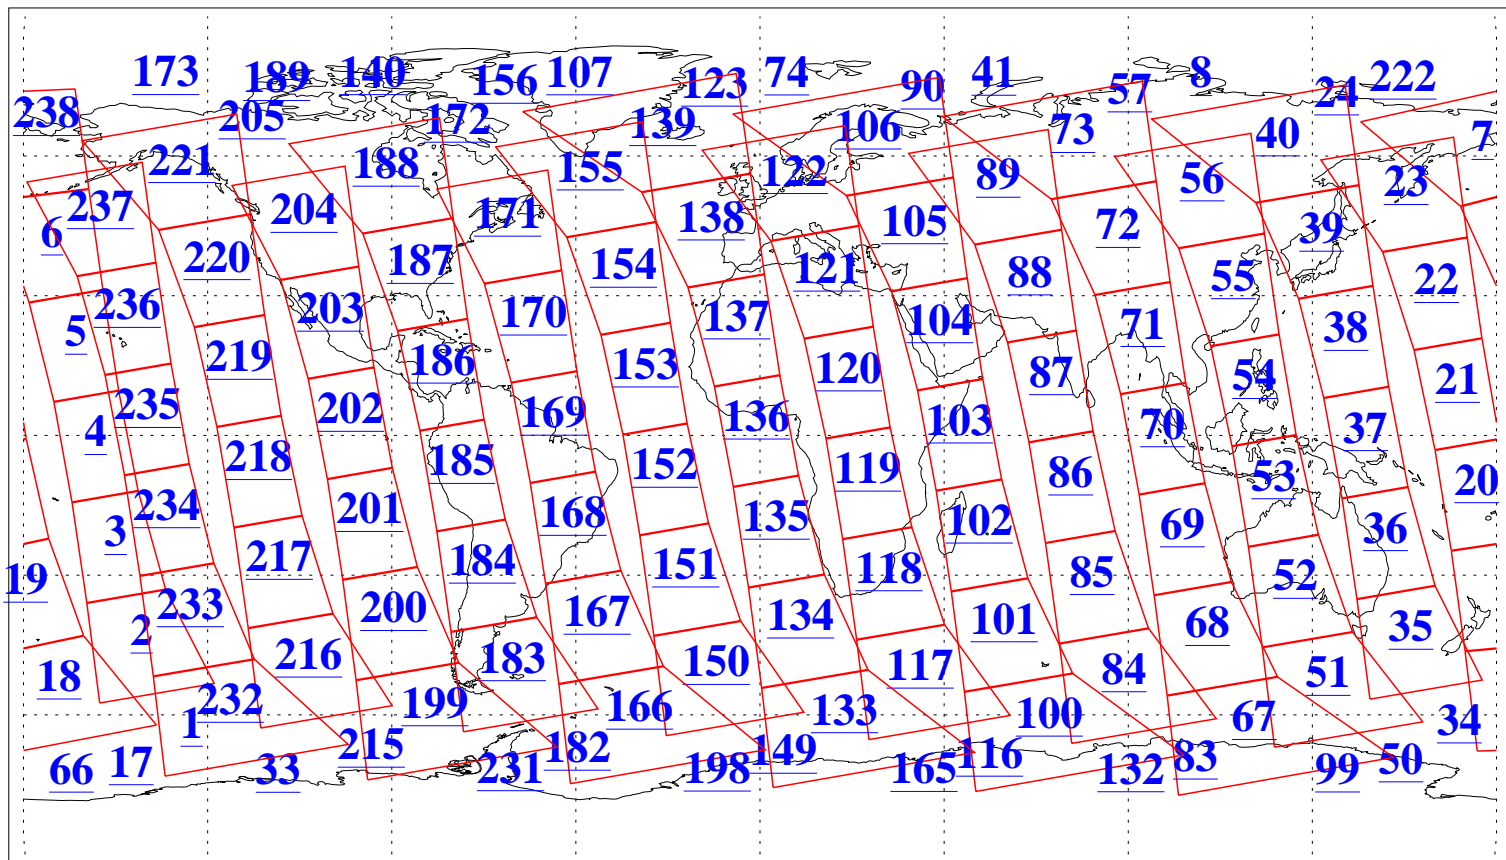

L1B Availability
AMSU Granules: 240
HSB Granules: 0
AIRS Granules: 240

29 Nov 2013
DoY 333
Aqua Day 4227
Granules: 1 to 120

Granules: 121 to 240

Legend: AMSU Available, HSB Available, AIRS Available

L1B Availability
AMSU Granules: 240
HSB Granules: 0
AIRS Granules: 240

29 Nov 2013
DoY 333
Aqua Day 4227

Ascending Granules

Descending Granules

Legend: AMSU Available, HSB Available, AIRS Available

L1B Availability
AMSU Granules: 240
HSB Granules: 0
AIRS Granules: 240

29 Nov 2013
DoY 333
Aqua Day 4227

Northern Hemisphere Granules

Southern Hemisphere Granules

Legend: AMSU Available, HSB Available, AIRS Available