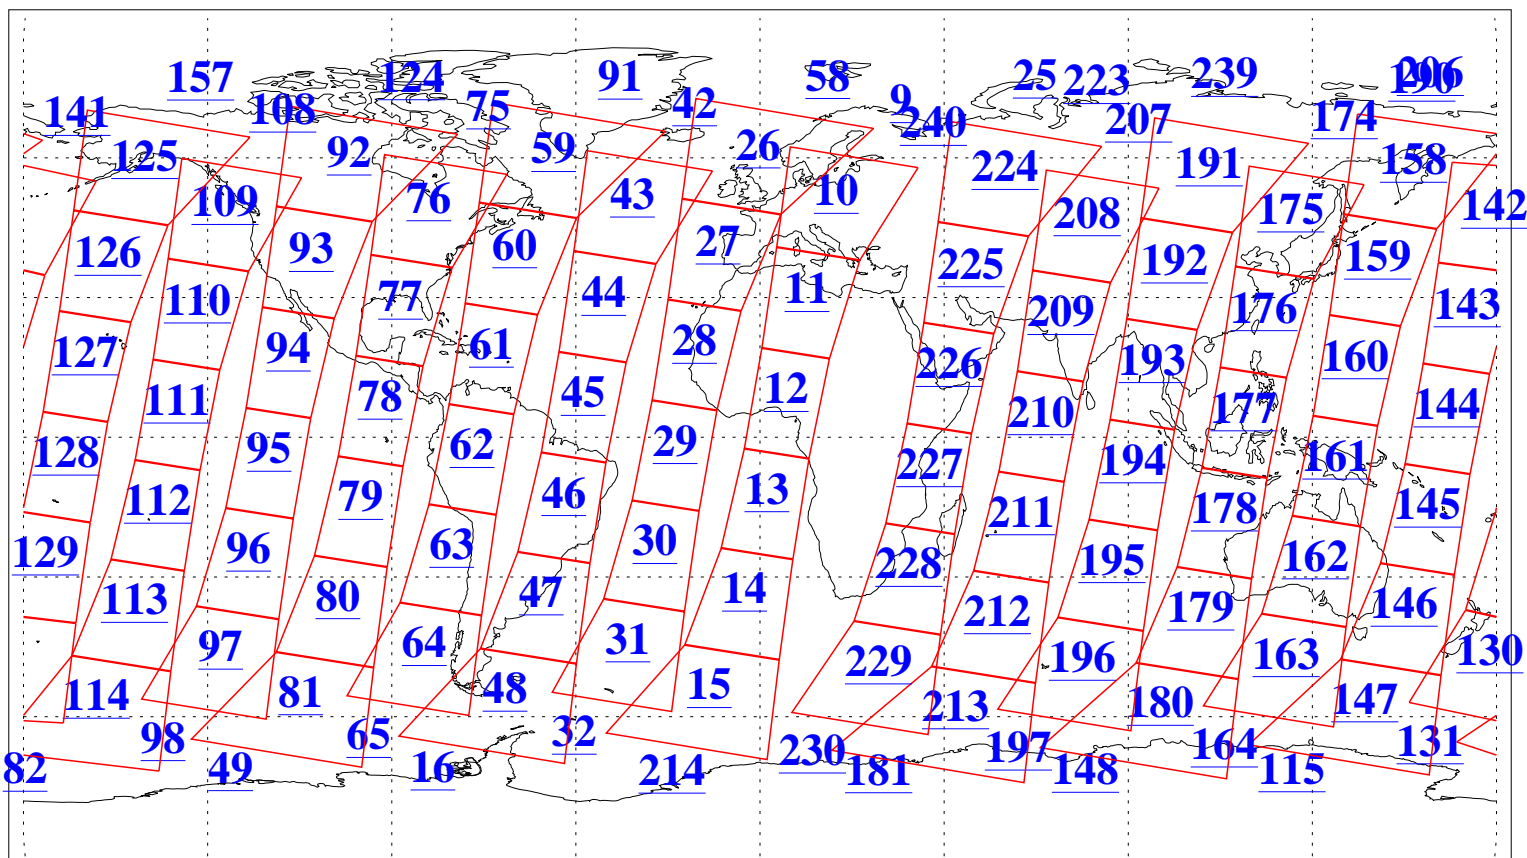

L1B Availability
AMSU Granules: 240
HSB Granules: 0
AIRS Granules: 240

29 Nov 2013
DoY 333
Aqua Day 4227
Granules: 1 to 120

Granules: 121 to 240

Legend: AMSU Available, HSB Available, AIRS Available

L1B Availability
AMSU Granules: 240
HSB Granules: 0
AIRS Granules: 240

29 Nov 2013
DoY 333
Aqua Day 4227

Ascending Granules

Descending Granules

Legend: AMSU Available, HSB Available, AIRS Available

L1B Availability
AMSU Granules: 240
HSB Granules: 0
AIRS Granules: 240

29 Nov 2013
DoY 333
Aqua Day 4227

Northern Hemisphere Granules

Southern Hemisphere Granules

Legend: AMSU Available, HSB Available, AIRS Available