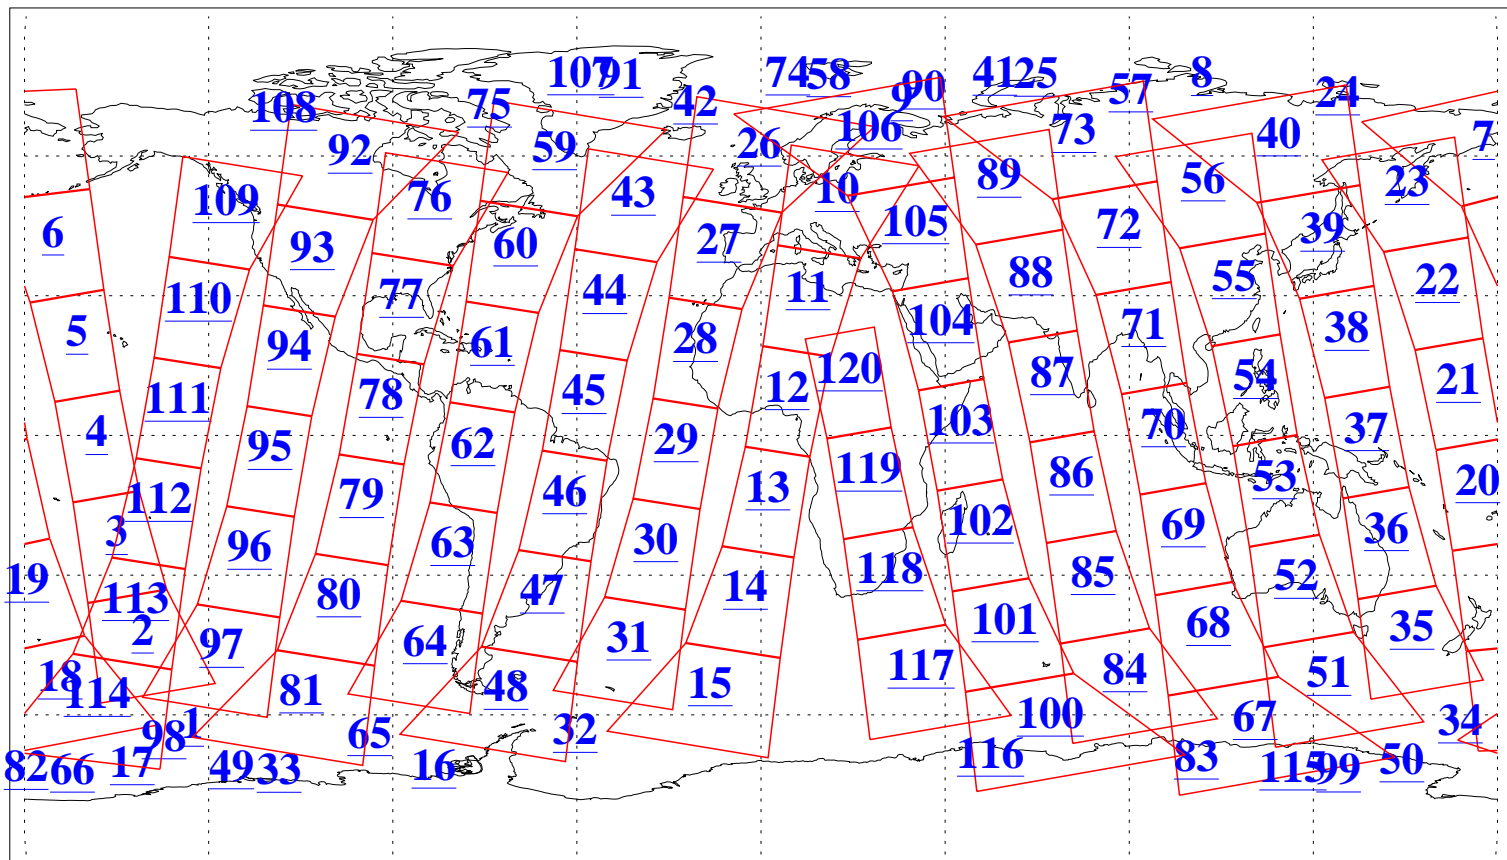

L1B Availability
AMSU Granules: 240
HSB Granules: 0
AIRS Granules: 240

29 Nov 2013
DoY 333
Aqua Day 4227
Granules: 1 to 120

Granules: 121 to 240

Legend: AMSU Available, HSB Available, AIRS Available

L1B Availability
AMSU Granules: 240
HSB Granules: 0
AIRS Granules: 240

29 Nov 2013
DoY 333
Aqua Day 4227

Ascending Granules

Descending Granules

Legend: AMSU Available, HSB Available, AIRS Available

L1B Availability
AMSU Granules: 240
HSB Granules: 0
AIRS Granules: 240

29 Nov 2013
DoY 333
Aqua Day 4227

Northern Hemisphere Granules

Southern Hemisphere Granules

Legend: AMSU Available, HSB Available, AIRS Available