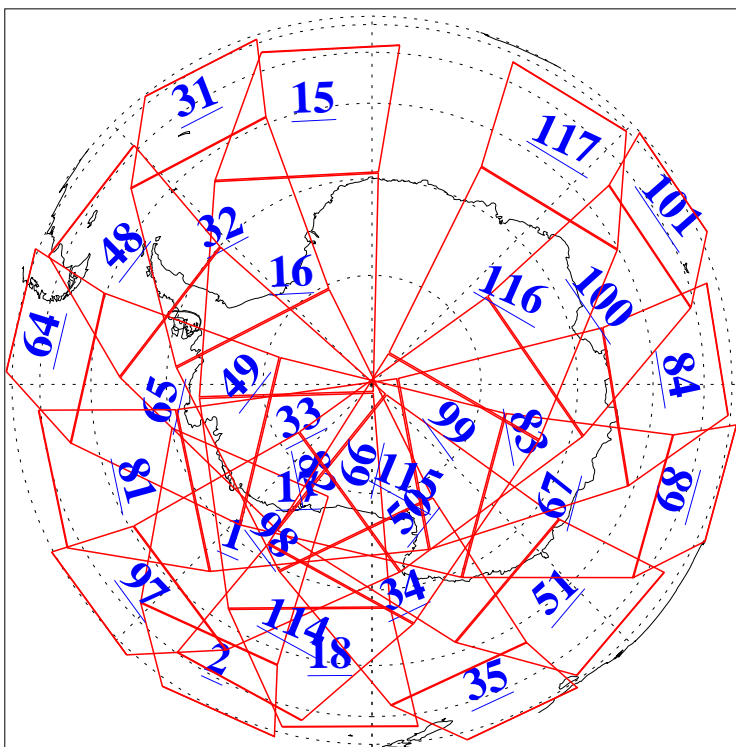

L1B Availability
AMSU Granules: 240
HSB Granules: 0
AIRS Granules: 240

29 Nov 2013
DoY 333
Aqua Day 4227
Granules: 1 to 120

Granules: 121 to 240

Legend: AMSU Available, HSB Available, AIRS Available

L1B Availability
AMSU Granules: 240
HSB Granules: 0
AIRS Granules: 240

29 Nov 2013
DoY 333
Aqua Day 4227

Ascending Granules

Descending Granules

Legend: AMSU Available, HSB Available, AIRS Available

L1B Availability
AMSU Granules: 240
HSB Granules: 0
AIRS Granules: 240

29 Nov 2013
DoY 333
Aqua Day 4227

Northern Hemisphere Granules

Southern Hemisphere Granules

Legend: AMSU Available, HSB Available, AIRS Available