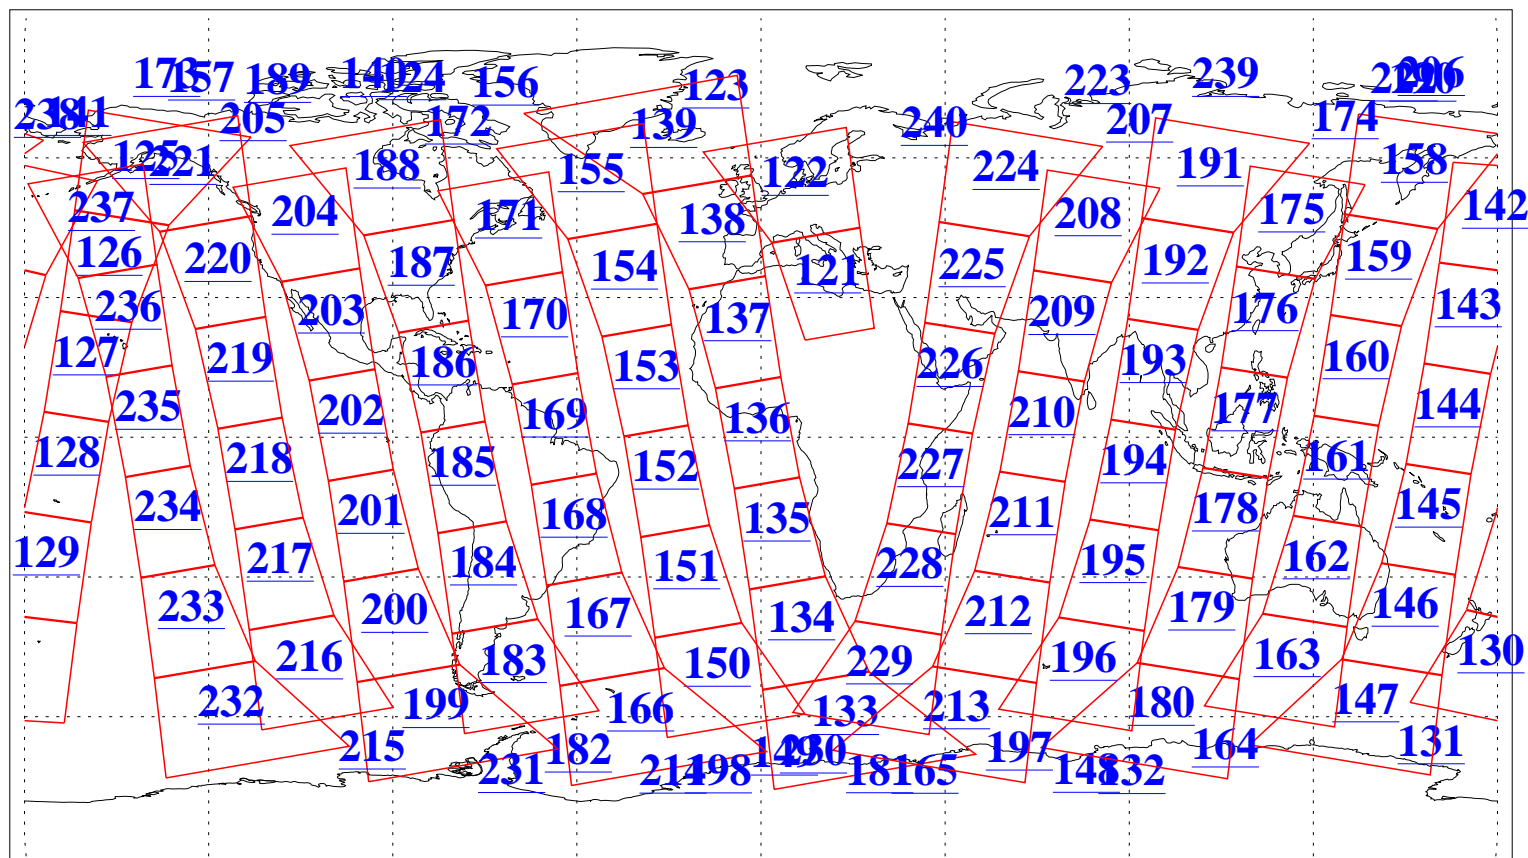

L1B Availability
AMSU Granules: 240
HSB Granules: 0
AIRS Granules: 240

29 Nov 2013
DoY 333
Aqua Day 4227
Granules: 1 to 120

Granules: 121 to 240

Legend: AMSU Available, HSB Available, AIRS Available

L1B Availability
AMSU Granules: 240
HSB Granules: 0
AIRS Granules: 240

29 Nov 2013
DoY 333
Aqua Day 4227

Ascending Granules

Descending Granules

Legend: AMSU Available, HSB Available, AIRS Available

L1B Availability
AMSU Granules: 240
HSB Granules: 0
AIRS Granules: 240

29 Nov 2013
DoY 333
Aqua Day 4227