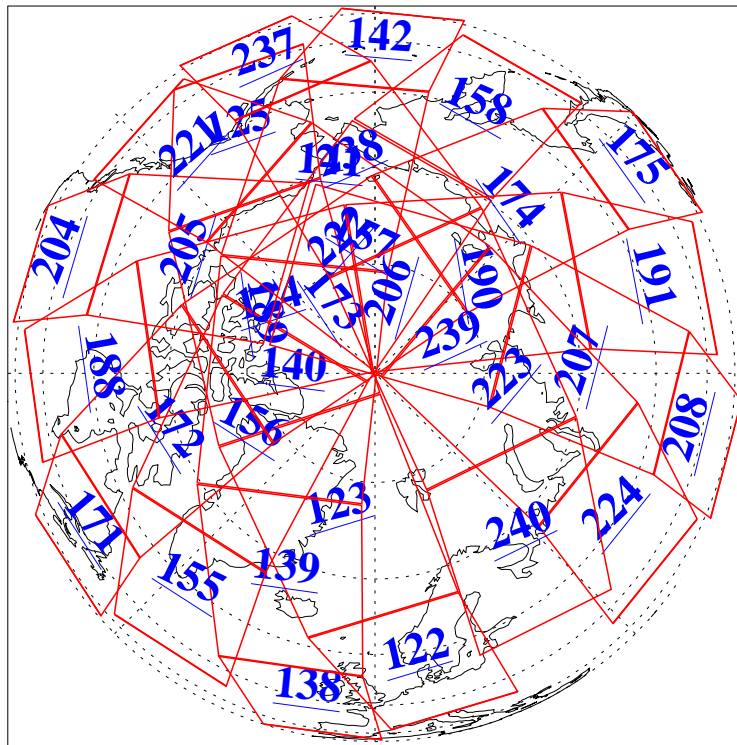

29 Nov 2013
DoY 333
Aqua Day 4227

Ascending Granules

Descending Granules

Legend: AMSU Available, HSB Available, AIRS Available

L1B Availability
AMSU Granules: 240
HSB Granules: 0
AIRS Granules: 240

29 Nov 2013
DoY 333
Aqua Day 4227

Northern Hemisphere Granules

Southern Hemisphere Granules

Legend: AMSU Available, HSB Available, AIRS Available