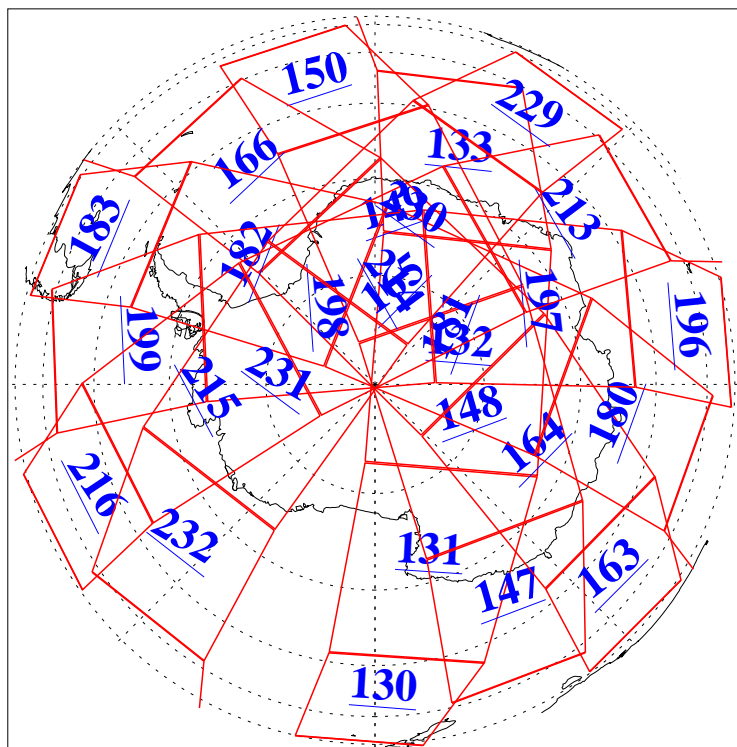

29 Nov 2013
DoY 333
Aqua Day 4227

Ascending Granules

Descending Granules

Legend: AMSU Available, HSB Available, AIRS Available

L1B Availability
AMSU Granules: 240
HSB Granules: 0
AIRS Granules: 240

29 Nov 2013
DoY 333
Aqua Day 4227

Northern Hemisphere Granules

Southern Hemisphere Granules

Legend: AMSU Available, HSB Available, AIRS Available