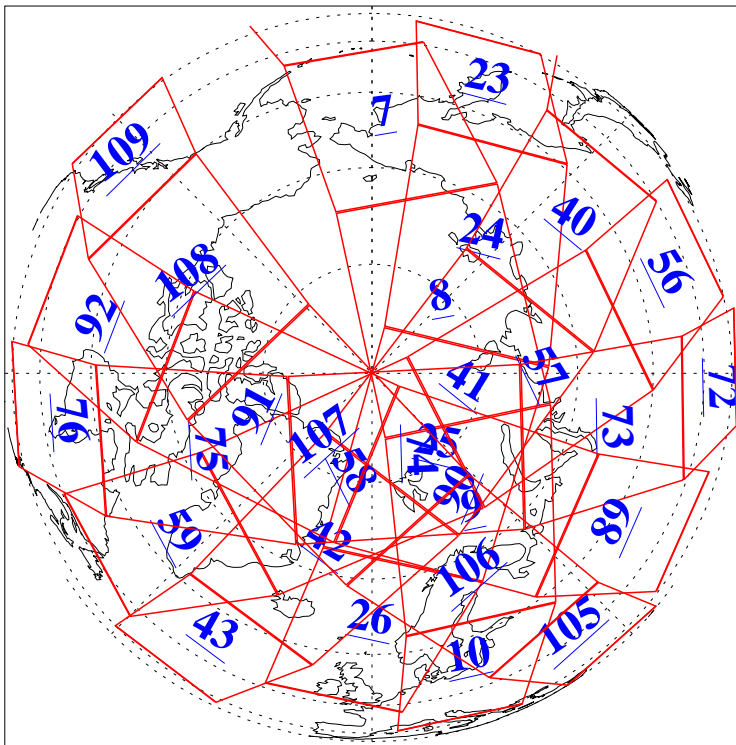

L1B Availability
AMSU Granules: 240
HSB Granules: 0
AIRS Granules: 240

29 Nov 2013
DoY 333
Aqua Day 4227
Granules: 1 to 120

Granules: 121 to 240

Legend: AMSU Available, HSB Available, AIRS Available

L1B Availability
AMSU Granules: 240
HSB Granules: 0
AIRS Granules: 240

29 Nov 2013
DoY 333
Aqua Day 4227

Ascending Granules

Descending Granules

Legend: AMSU Available, HSB Available, AIRS Available

L1B Availability
AMSU Granules: 240
HSB Granules: 0
AIRS Granules: 240

29 Nov 2013
DoY 333
Aqua Day 4227

Northern Hemisphere Granules

Southern Hemisphere Granules

Legend: AMSU Available, HSB Available, AIRS Available