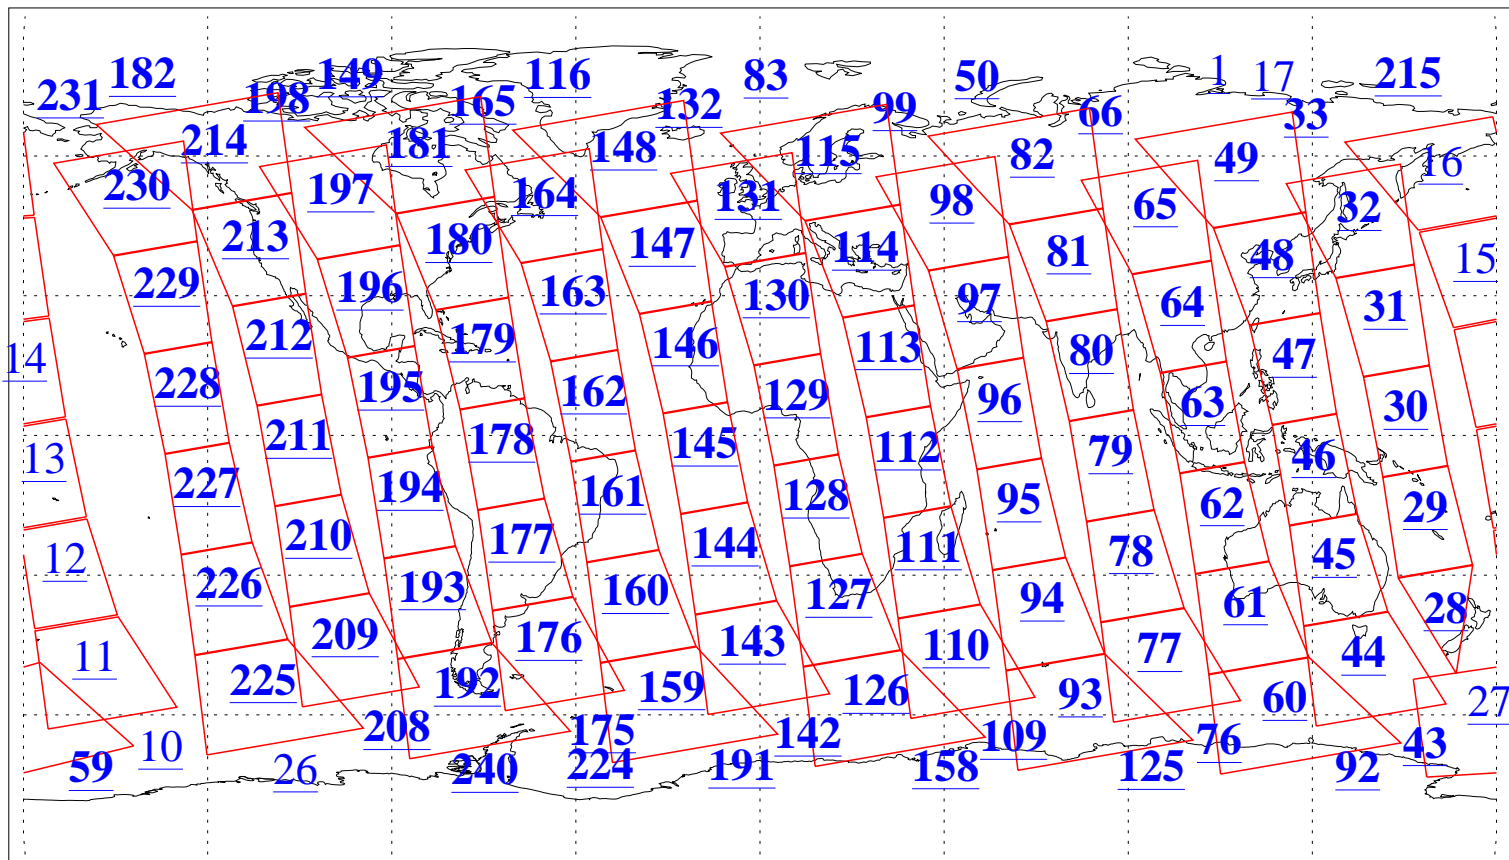

L1B Availability  
AMSU Granules: 240  
HSB Granules: 0  
AIRS Granules: 213

28 Nov 2013  
DoY 332  
Aqua Day 4226  
Granules: 1 to 120

Granules: 121 to 240

Legend: AMSU Available, HSB Available, AIRS Available

L1B Availability  
AMSU Granules: 240  
HSB Granules: 0  
AIRS Granules: 213

28 Nov 2013  
DoY 332  
Aqua Day 4226

Ascending Granules

Descending Granules

Legend: AMSU Available, HSB Available, AIRS Available

L1B Availability  
 AMSU Granules: 240  
 HSB Granules: 0  
 AIRS Granules: 213

28 Nov 2013  
 DoY 332  
 Aqua Day 4226

Northern Hemisphere Granules

Southern Hemisphere Granules

Legend: AMSU Available, HSB Available, AIRS Available