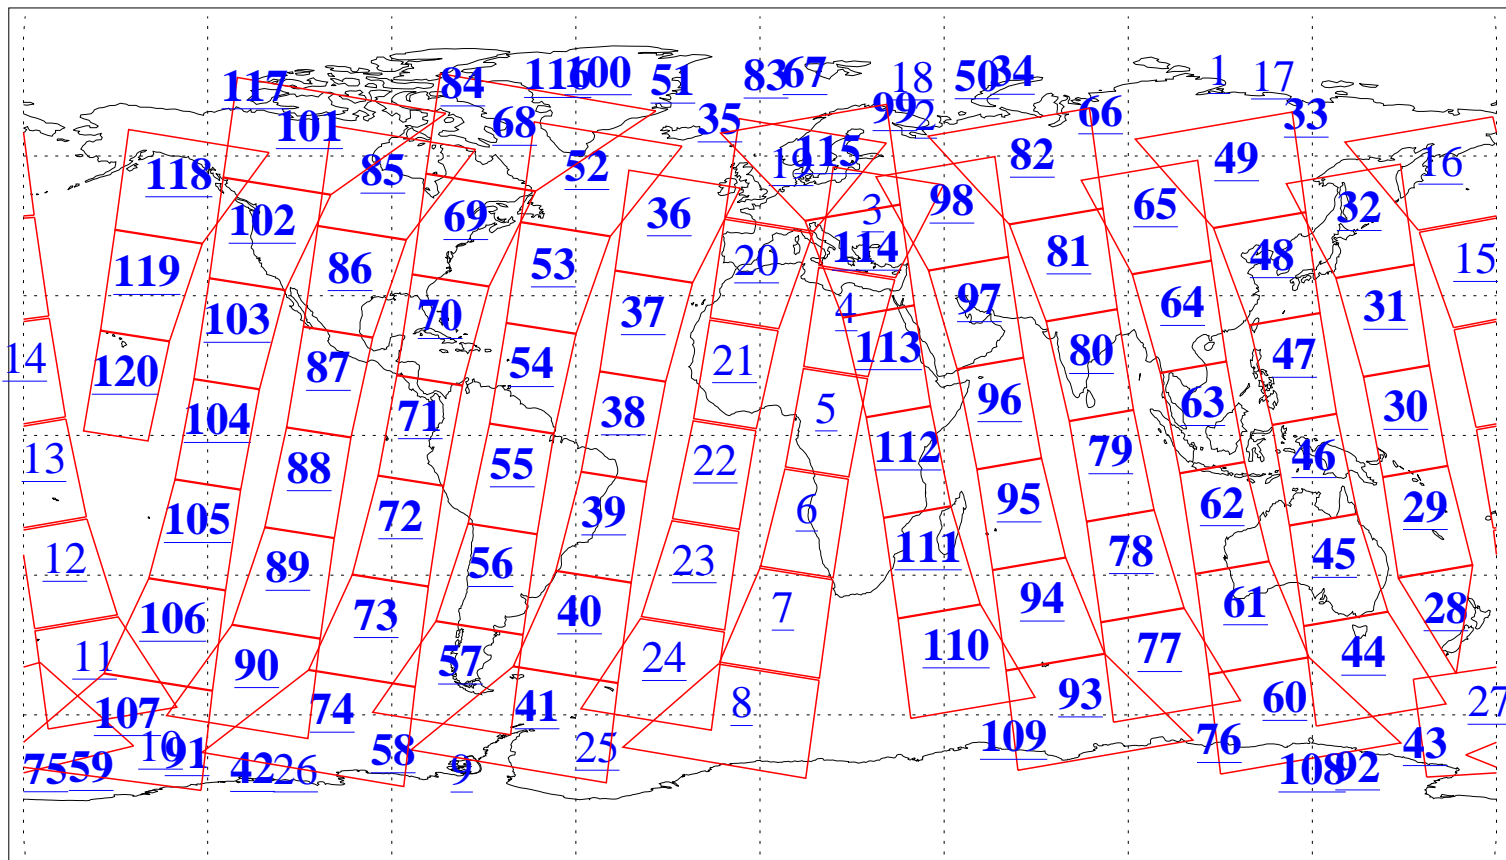

L1B Availability  
AMSU Granules: 240  
HSB Granules: 0  
AIRS Granules: 213

28 Nov 2013  
DoY 332  
Aqua Day 4226  
Granules: 1 to 120

Granules: 121 to 240

Legend: AMSU Available, HSB Available, AIRS Available

L1B Availability  
AMSU Granules: 240  
HSB Granules: 0  
AIRS Granules: 213

28 Nov 2013  
DoY 332  
Aqua Day 4226

Ascending Granules

Descending Granules

Legend: AMSU Available, HSB Available, AIRS Available

L1B Availability  
 AMSU Granules: 240  
 HSB Granules: 0  
 AIRS Granules: 213

28 Nov 2013  
 DoY 332  
 Aqua Day 4226

Northern Hemisphere Granules

Southern Hemisphere Granules

Legend: AMSU Available, HSB Available, AIRS Available