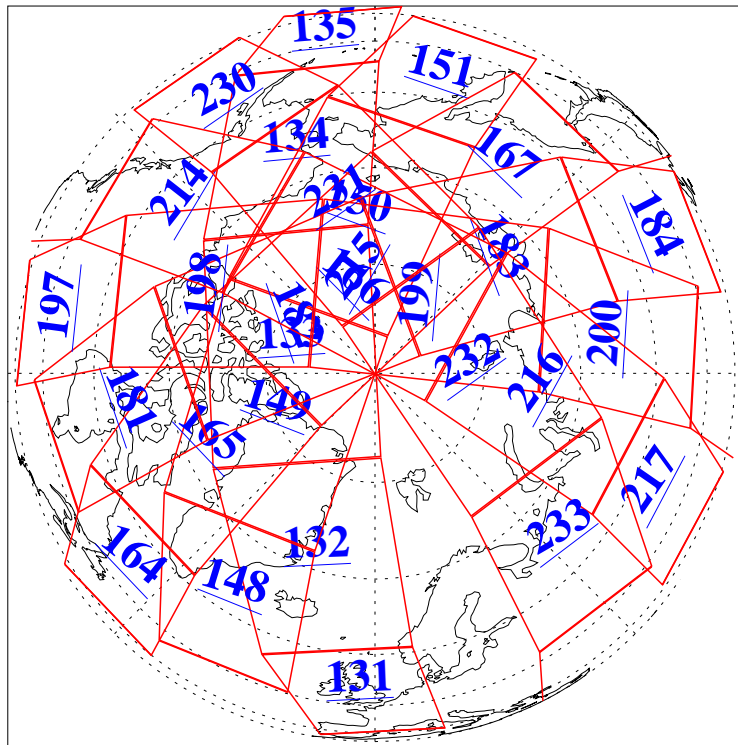

L1B Availability  
AMSU Granules: 240  
HSB Granules: 0  
AIRS Granules: 213

28 Nov 2013  
DoY 332  
Aqua Day 4226

Ascending Granules

Descending Granules

Legend: AMSU Available, HSB Available, AIRS Available

L1B Availability  
 AMSU Granules: 240  
 HSB Granules: 0  
 AIRS Granules: 213

28 Nov 2013  
 DoY 332  
 Aqua Day 4226

Northern Hemisphere Granules

Southern Hemisphere Granules

Legend: AMSU Available, HSB Available, AIRS Available