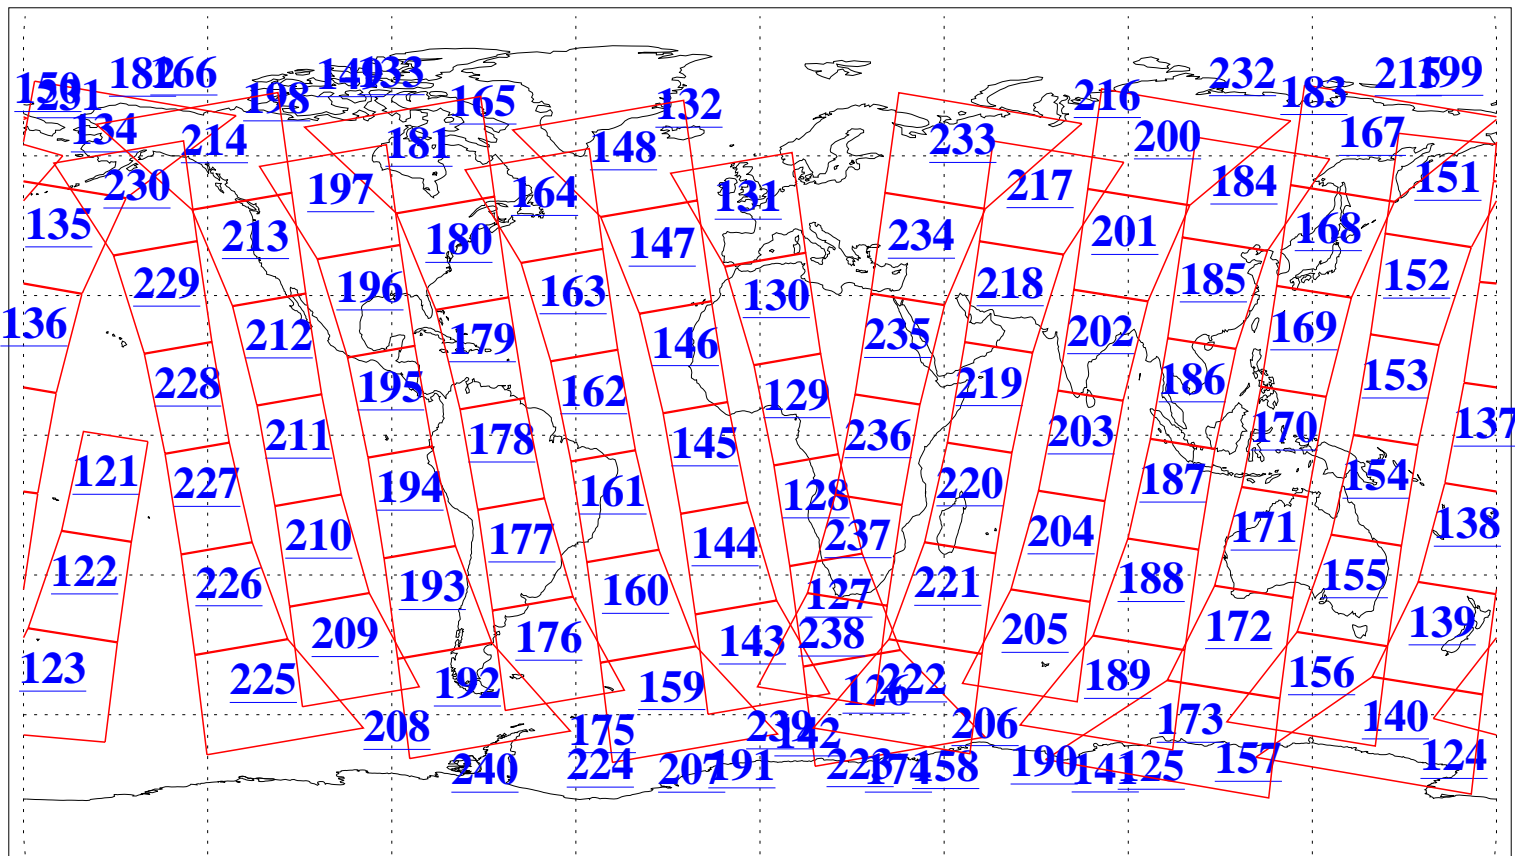

L1B Availability  
AMSU Granules: 240  
HSB Granules: 0  
AIRS Granules: 213

28 Nov 2013  
DoY 332  
Aqua Day 4226  
Granules: 1 to 120

Granules: 121 to 240

Legend: AMSU Available, HSB Available, AIRS Available

L1B Availability  
AMSU Granules: 240  
HSB Granules: 0  
AIRS Granules: 213

28 Nov 2013  
DoY 332  
Aqua Day 4226

Ascending Granules

Descending Granules

Legend: AMSU Available, HSB Available, AIRS Available

L1B Availability  
 AMSU Granules: 240  
 HSB Granules: 0  
 AIRS Granules: 213

28 Nov 2013  
 DoY 332  
 Aqua Day 4226

Northern Hemisphere Granules

Southern Hemisphere Granules

Legend: AMSU Available, HSB Available, AIRS Available