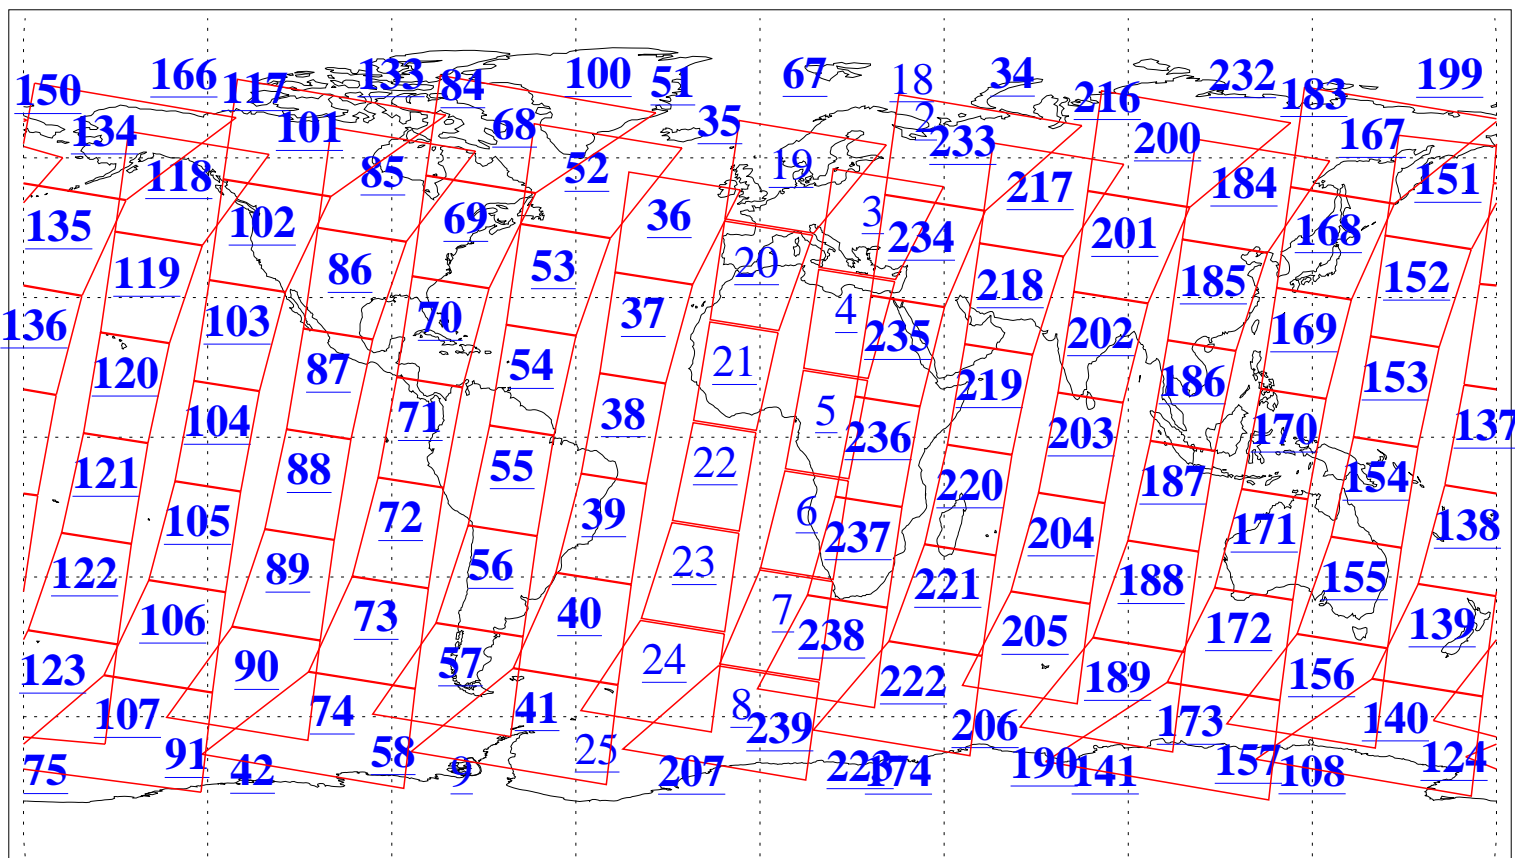

L1B Availability  
AMSU Granules: 240  
HSB Granules: 0  
AIRS Granules: 213

28 Nov 2013  
DoY 332  
Aqua Day 4226  
Granules: 1 to 120

Granules: 121 to 240

Legend: AMSU Available, HSB Available, AIRS Available

L1B Availability  
AMSU Granules: 240  
HSB Granules: 0  
AIRS Granules: 213

28 Nov 2013  
DoY 332  
Aqua Day 4226

Ascending Granules

Descending Granules

Legend: AMSU Available, HSB Available, AIRS Available

L1B Availability  
 AMSU Granules: 240  
 HSB Granules: 0  
 AIRS Granules: 213

28 Nov 2013  
 DoY 332  
 Aqua Day 4226

Northern Hemisphere Granules

Southern Hemisphere Granules

Legend: AMSU Available, HSB Available, AIRS Available