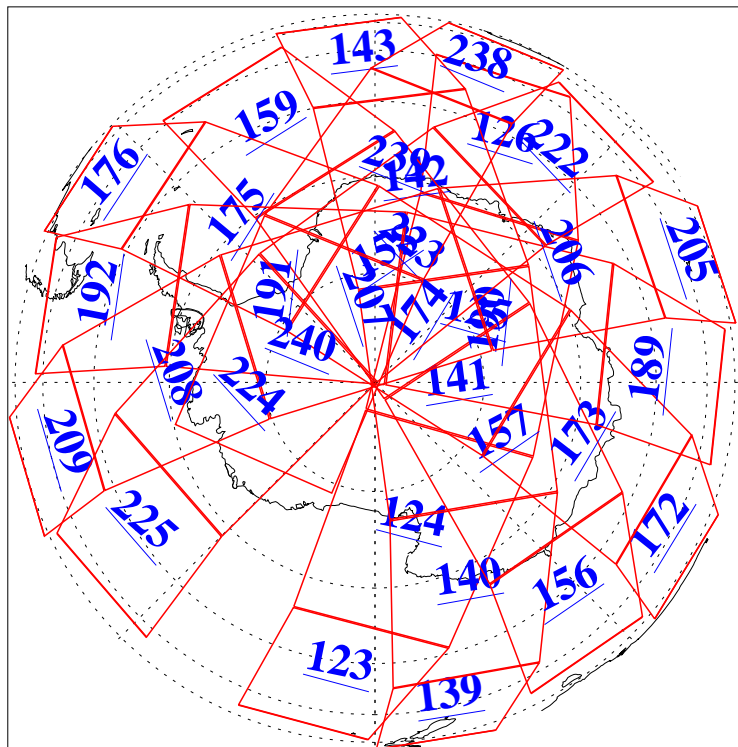

L1B Availability  
AMSU Granules: 240  
HSB Granules: 0  
AIRS Granules: 213

28 Nov 2013  
DoY 332  
Aqua Day 4226  
Granules: 1 to 120

Granules: 121 to 240

Legend: AMSU Available, HSB Available, AIRS Available

L1B Availability  
AMSU Granules: 240  
HSB Granules: 0  
AIRS Granules: 213

28 Nov 2013  
DoY 332  
Aqua Day 4226

Ascending Granules

Descending Granules

Legend: AMSU Available, HSB Available, AIRS Available

L1B Availability  
 AMSU Granules: 240  
 HSB Granules: 0  
 AIRS Granules: 213

28 Nov 2013  
 DoY 332  
 Aqua Day 4226

Northern Hemisphere Granules

Southern Hemisphere Granules

Legend: AMSU Available, HSB Available, AIRS Available