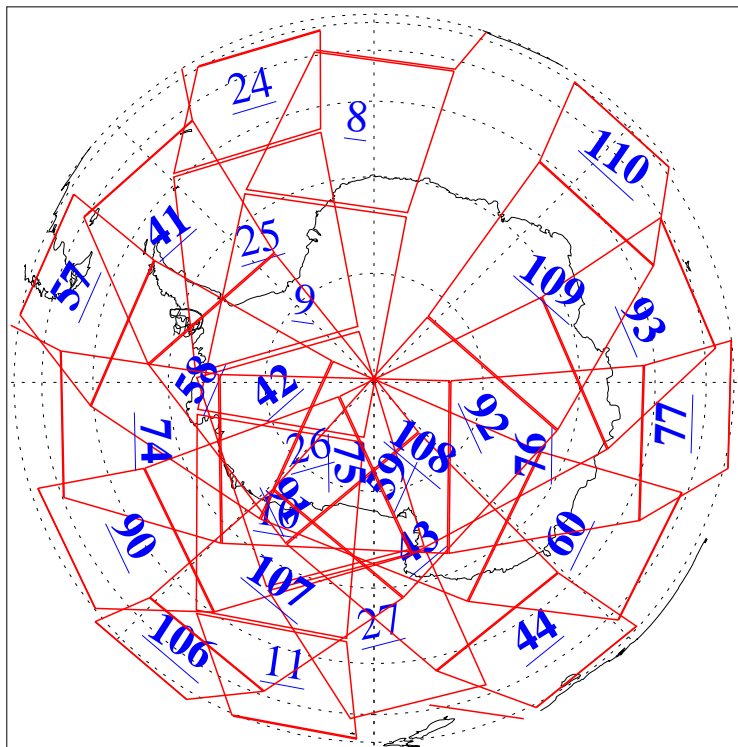

L1B Availability  
AMSU Granules: 240  
HSB Granules: 0  
AIRS Granules: 213

28 Nov 2013  
DoY 332  
Aqua Day 4226  
Granules: 1 to 120

Granules: 121 to 240

Legend: AMSU Available, HSB Available, AIRS Available

L1B Availability  
AMSU Granules: 240  
HSB Granules: 0  
AIRS Granules: 213

28 Nov 2013  
DoY 332  
Aqua Day 4226

Ascending Granules

Descending Granules

Legend: AMSU Available, HSB Available, AIRS Available

L1B Availability  
 AMSU Granules: 240  
 HSB Granules: 0  
 AIRS Granules: 213

28 Nov 2013  
 DoY 332  
 Aqua Day 4226

Northern Hemisphere Granules

Southern Hemisphere Granules

Legend: AMSU Available, HSB Available, AIRS Available