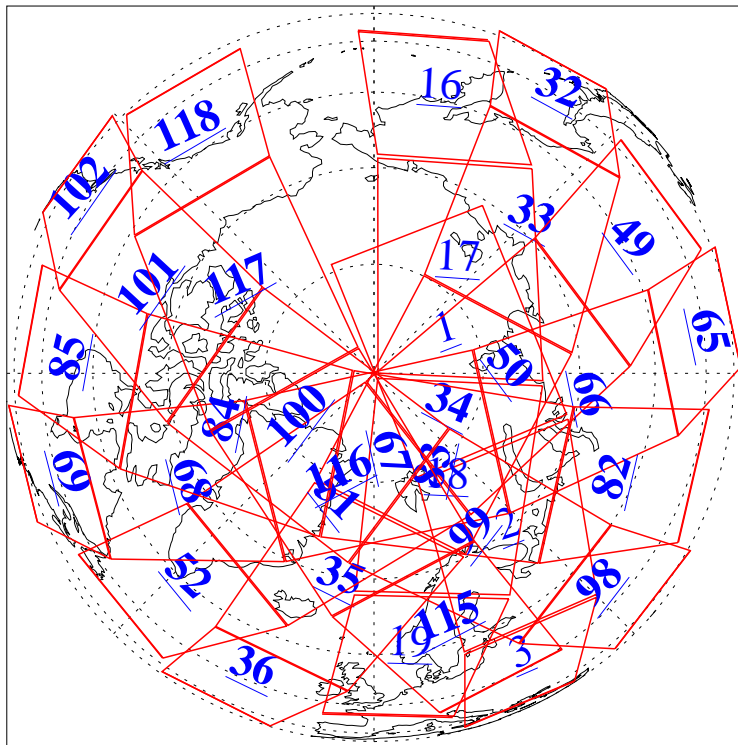

L1B Availability  
AMSU Granules: 240  
HSB Granules: 0  
AIRS Granules: 213

28 Nov 2013  
DoY 332  
Aqua Day 4226  
Granules: 1 to 120

Granules: 121 to 240

Legend: AMSU Available, HSB Available, AIRS Available

L1B Availability  
AMSU Granules: 240  
HSB Granules: 0  
AIRS Granules: 213

28 Nov 2013  
DoY 332  
Aqua Day 4226

Ascending Granules

Descending Granules

Legend: AMSU Available, HSB Available, AIRS Available

L1B Availability  
 AMSU Granules: 240  
 HSB Granules: 0  
 AIRS Granules: 213

28 Nov 2013  
 DoY 332  
 Aqua Day 4226

Northern Hemisphere Granules

Southern Hemisphere Granules

Legend: AMSU Available, HSB Available, AIRS Available