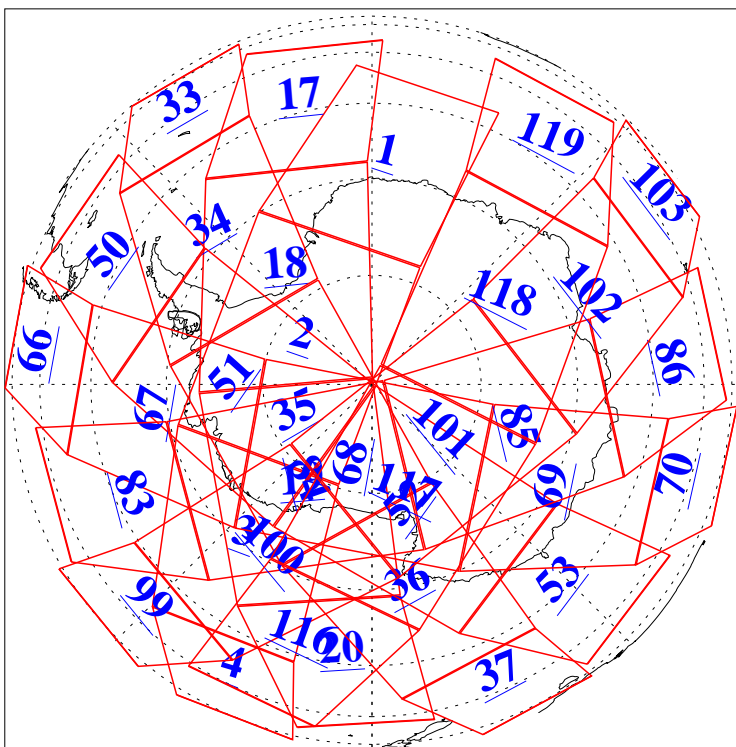

L1B Availability  
AMSU Granules: 240  
HSB Granules: 0  
AIRS Granules: 235

27 Nov 2013  
DoY 331  
Aqua Day 4225  
Granules: 1 to 120

Granules: 121 to 240

Legend: AMSU Available, HSB Available, AIRS Available

L1B Availability  
AMSU Granules: 240  
HSB Granules: 0  
AIRS Granules: 235

27 Nov 2013  
DoY 331  
Aqua Day 4225

Ascending Granules

Descending Granules

Legend: AMSU Available, HSB Available, AIRS Available

L1B Availability  
 AMSU Granules: 240  
 HSB Granules: 0  
 AIRS Granules: 235

27 Nov 2013  
 DoY 331  
 Aqua Day 4225

Northern Hemisphere Granules

Southern Hemisphere Granules

Legend: AMSU Available, ~~HSB Available~~, AIRS Available