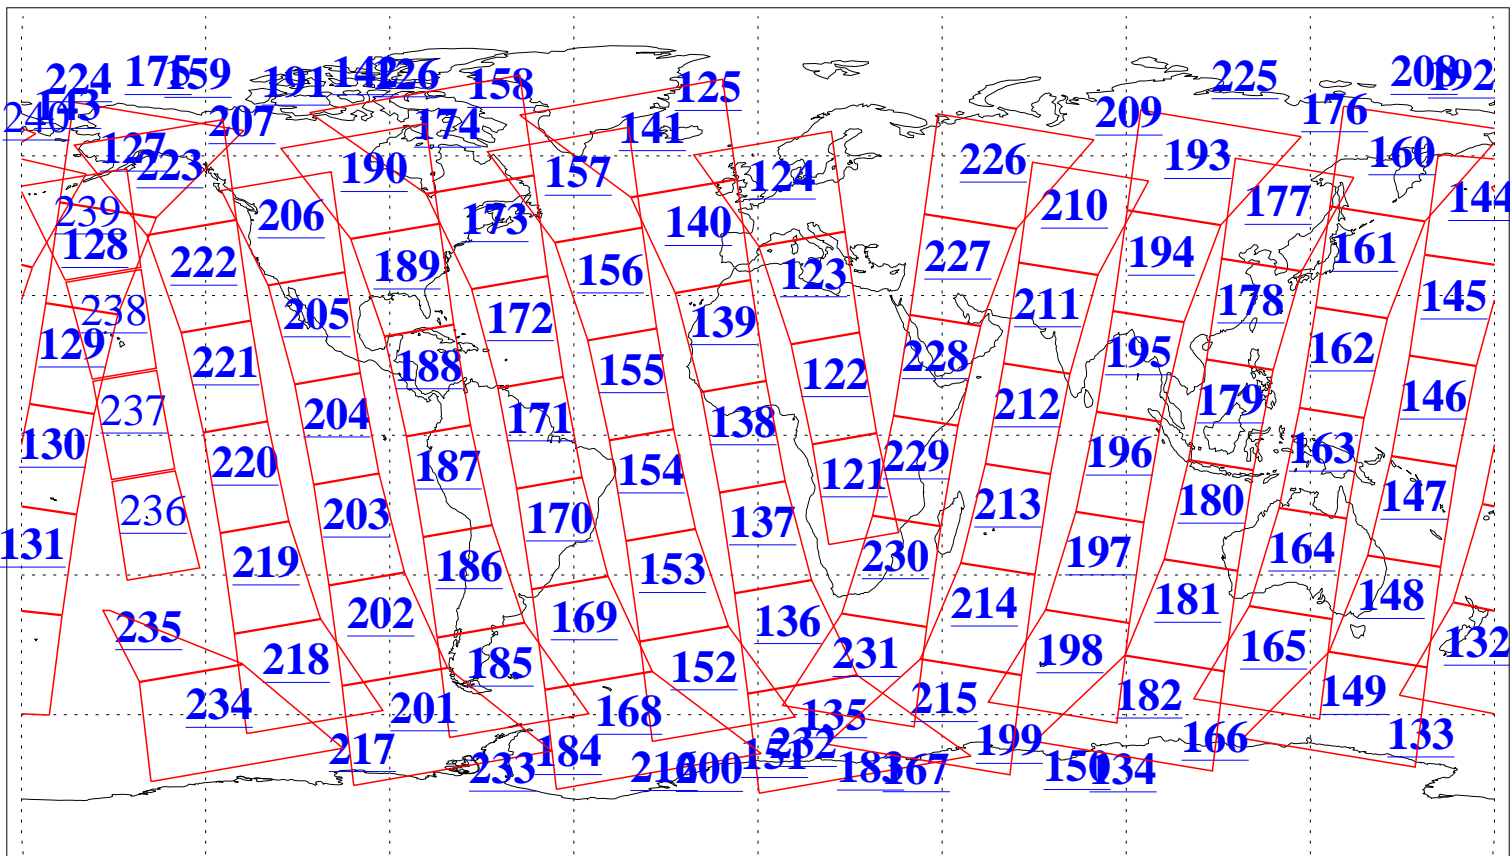

L1B Availability  
AMSU Granules: 240  
HSB Granules: 0  
AIRS Granules: 235

27 Nov 2013  
DoY 331  
Aqua Day 4225  
Granules: 1 to 120

Granules: 121 to 240

Legend: AMSU Available, HSB Available, AIRS Available

L1B Availability  
AMSU Granules: 240  
HSB Granules: 0  
AIRS Granules: 235

27 Nov 2013  
DoY 331  
Aqua Day 4225

Ascending Granules

Descending Granules

Legend: AMSU Available, HSB Available, AIRS Available

L1B Availability  
 AMSU Granules: 240  
 HSB Granules: 0  
 AIRS Granules: 235

27 Nov 2013  
 DoY 331  
 Aqua Day 4225

Northern Hemisphere Granules

Southern Hemisphere Granules

Legend: AMSU Available, ~~HSB Available~~, AIRS Available