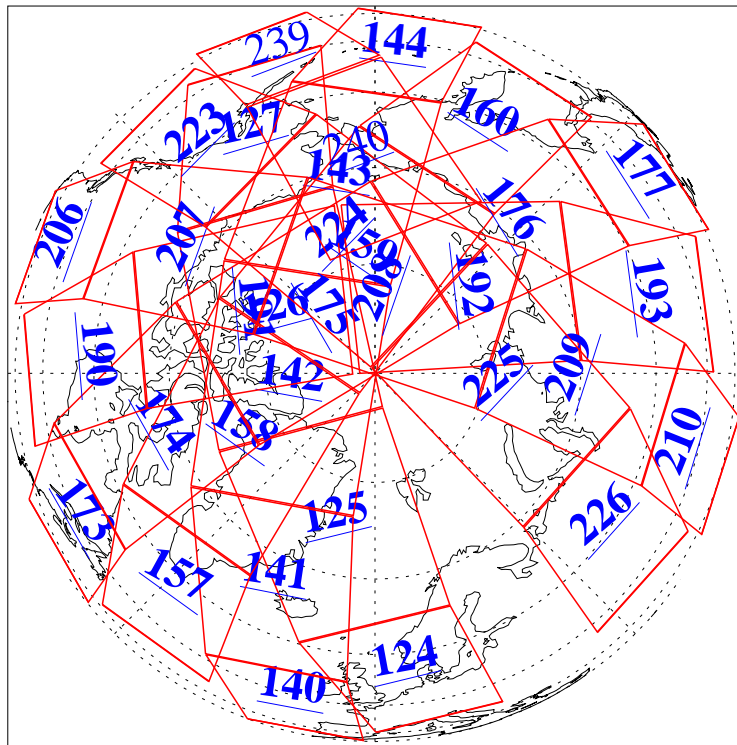

L1B Availability  
AMSU Granules: 240  
HSB Granules: 0  
AIRS Granules: 235

27 Nov 2013  
DoY 331  
Aqua Day 4225  
Granules: 1 to 120

Granules: 121 to 240

Legend: AMSU Available, HSB Available, AIRS Available

L1B Availability  
AMSU Granules: 240  
HSB Granules: 0  
AIRS Granules: 235

27 Nov 2013  
DoY 331  
Aqua Day 4225

Ascending Granules

Descending Granules

Legend: AMSU Available, HSB Available, AIRS Available

L1B Availability  
 AMSU Granules: 240  
 HSB Granules: 0  
 AIRS Granules: 235

27 Nov 2013  
 DoY 331  
 Aqua Day 4225

Northern Hemisphere Granules

Southern Hemisphere Granules

Legend: AMSU Available, ~~HSB Available~~, AIRS Available