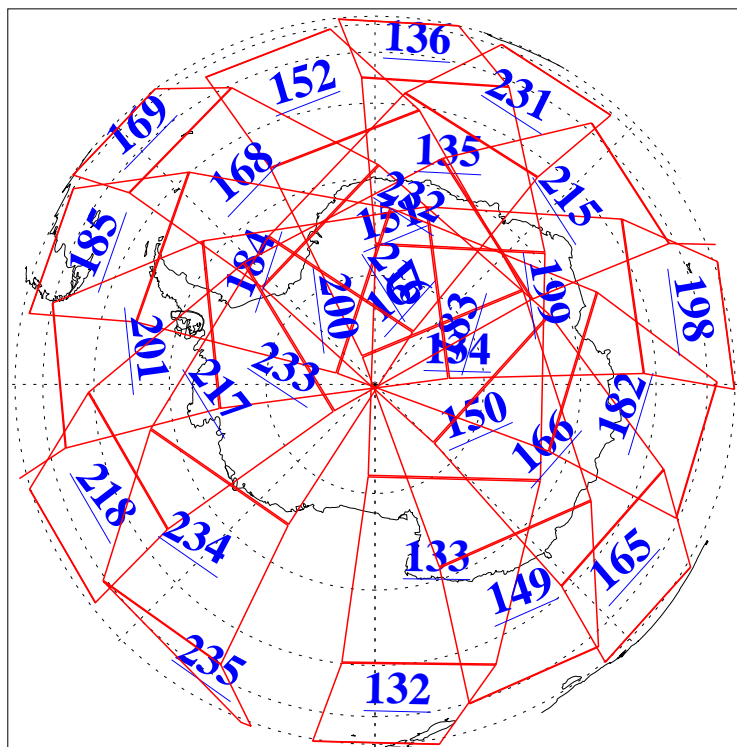

L1B Availability  
AMSU Granules: 240  
HSB Granules: 0  
AIRS Granules: 235

27 Nov 2013  
DoY 331  
Aqua Day 4225

Ascending Granules

Descending Granules

Legend: AMSU Available, HSB Available, AIRS Available

L1B Availability  
 AMSU Granules: 240  
 HSB Granules: 0  
 AIRS Granules: 235

27 Nov 2013  
 DoY 331  
 Aqua Day 4225

Northern Hemisphere Granules

Southern Hemisphere Granules

Legend: AMSU Available, ~~HSB Available~~, AIRS Available