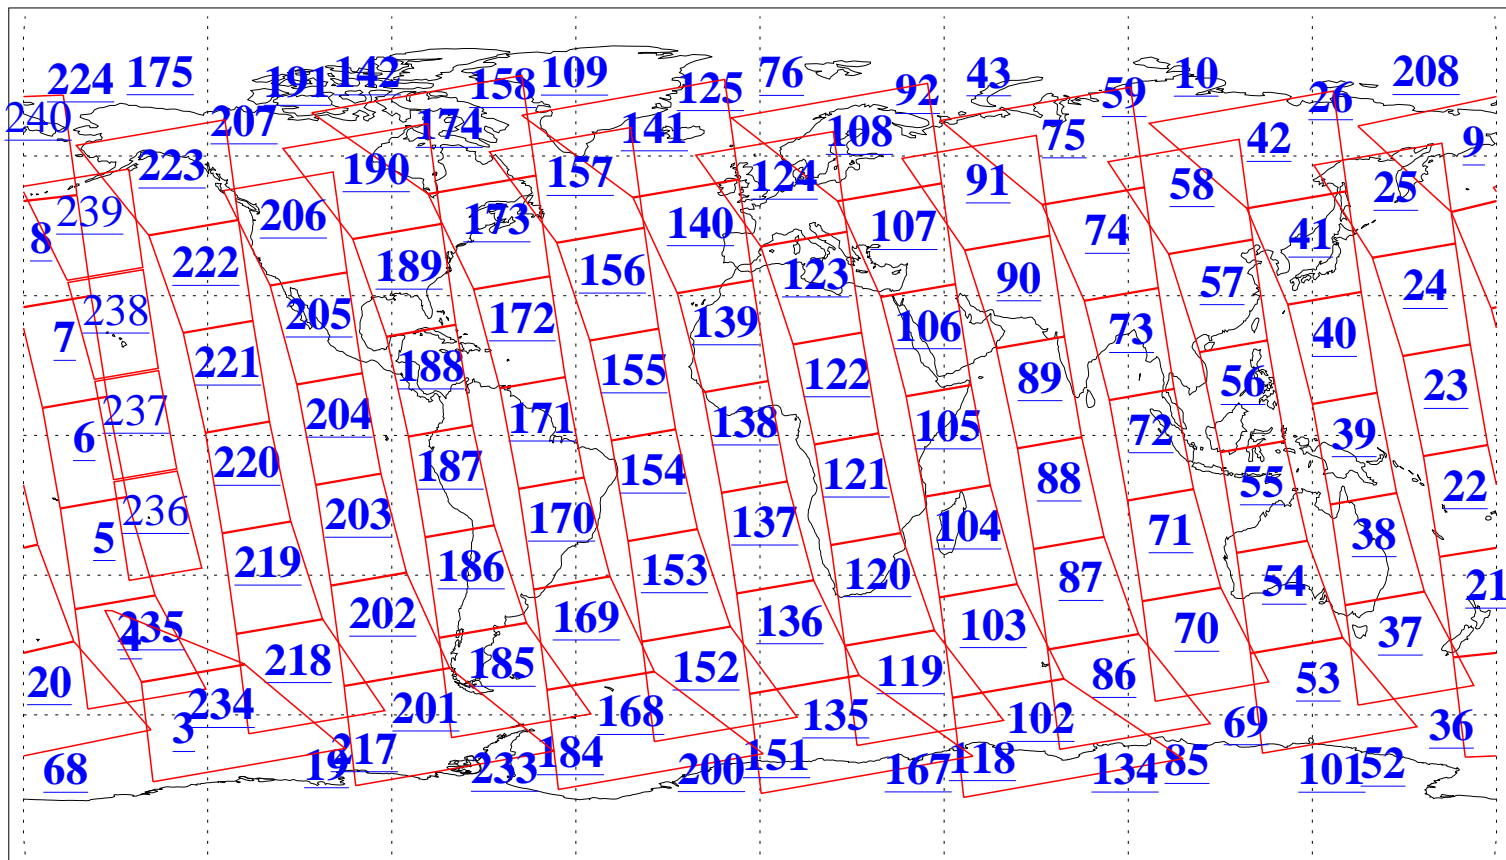

L1B Availability  
AMSU Granules: 240  
HSB Granules: 0  
AIRS Granules: 235

27 Nov 2013  
DoY 331  
Aqua Day 4225  
Granules: 1 to 120

Granules: 121 to 240

Legend: AMSU Available, HSB Available, AIRS Available

L1B Availability  
AMSU Granules: 240  
HSB Granules: 0  
AIRS Granules: 235

27 Nov 2013  
DoY 331  
Aqua Day 4225

Ascending Granules

Descending Granules

Legend: AMSU Available, HSB Available, AIRS Available