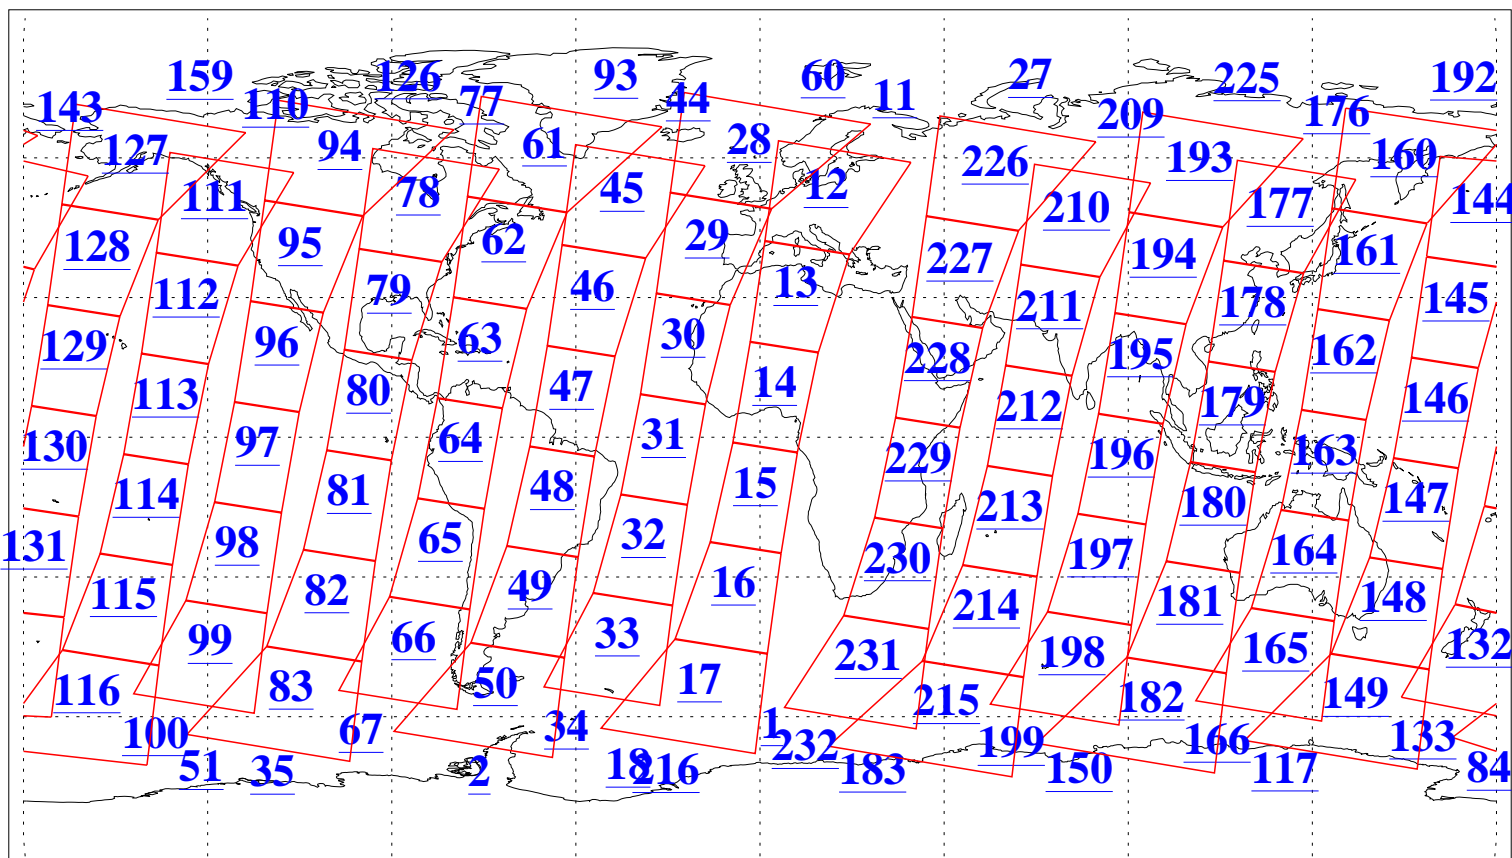

L1B Availability  
AMSU Granules: 240  
HSB Granules: 0  
AIRS Granules: 235

27 Nov 2013  
DoY 331  
Aqua Day 4225  
Granules: 1 to 120

Granules: 121 to 240

Legend: AMSU Available, HSB Available, AIRS Available

L1B Availability  
AMSU Granules: 240  
HSB Granules: 0  
AIRS Granules: 235

27 Nov 2013  
DoY 331  
Aqua Day 4225

Ascending Granules

Descending Granules

Legend: AMSU Available, HSB Available, AIRS Available

L1B Availability  
 AMSU Granules: 240  
 HSB Granules: 0  
 AIRS Granules: 235

27 Nov 2013  
 DoY 331  
 Aqua Day 4225

Northern Hemisphere Granules

Southern Hemisphere Granules

Legend: AMSU Available, ~~HSB Available~~, AIRS Available