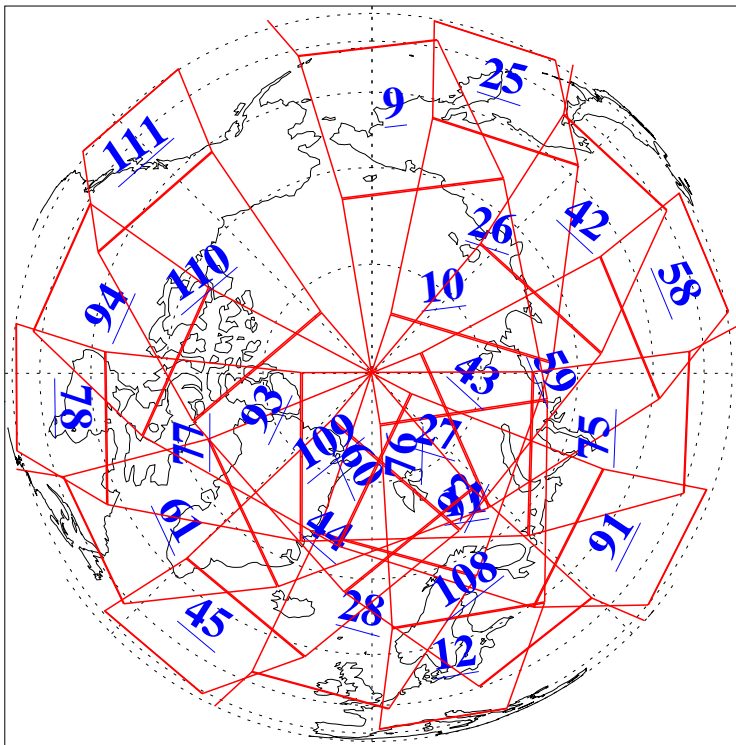

L1B Availability  
AMSU Granules: 240  
HSB Granules: 0  
AIRS Granules: 235

27 Nov 2013  
DoY 331  
Aqua Day 4225  
Granules: 1 to 120

Granules: 121 to 240

Legend: AMSU Available, HSB Available, AIRS Available

L1B Availability  
AMSU Granules: 240  
HSB Granules: 0  
AIRS Granules: 235

27 Nov 2013  
DoY 331  
Aqua Day 4225

Ascending Granules

Descending Granules

Legend: AMSU Available, HSB Available, AIRS Available

L1B Availability  
 AMSU Granules: 240  
 HSB Granules: 0  
 AIRS Granules: 235

27 Nov 2013  
 DoY 331  
 Aqua Day 4225

Northern Hemisphere Granules

Southern Hemisphere Granules

Legend: AMSU Available, ~~HSB Available~~, AIRS Available