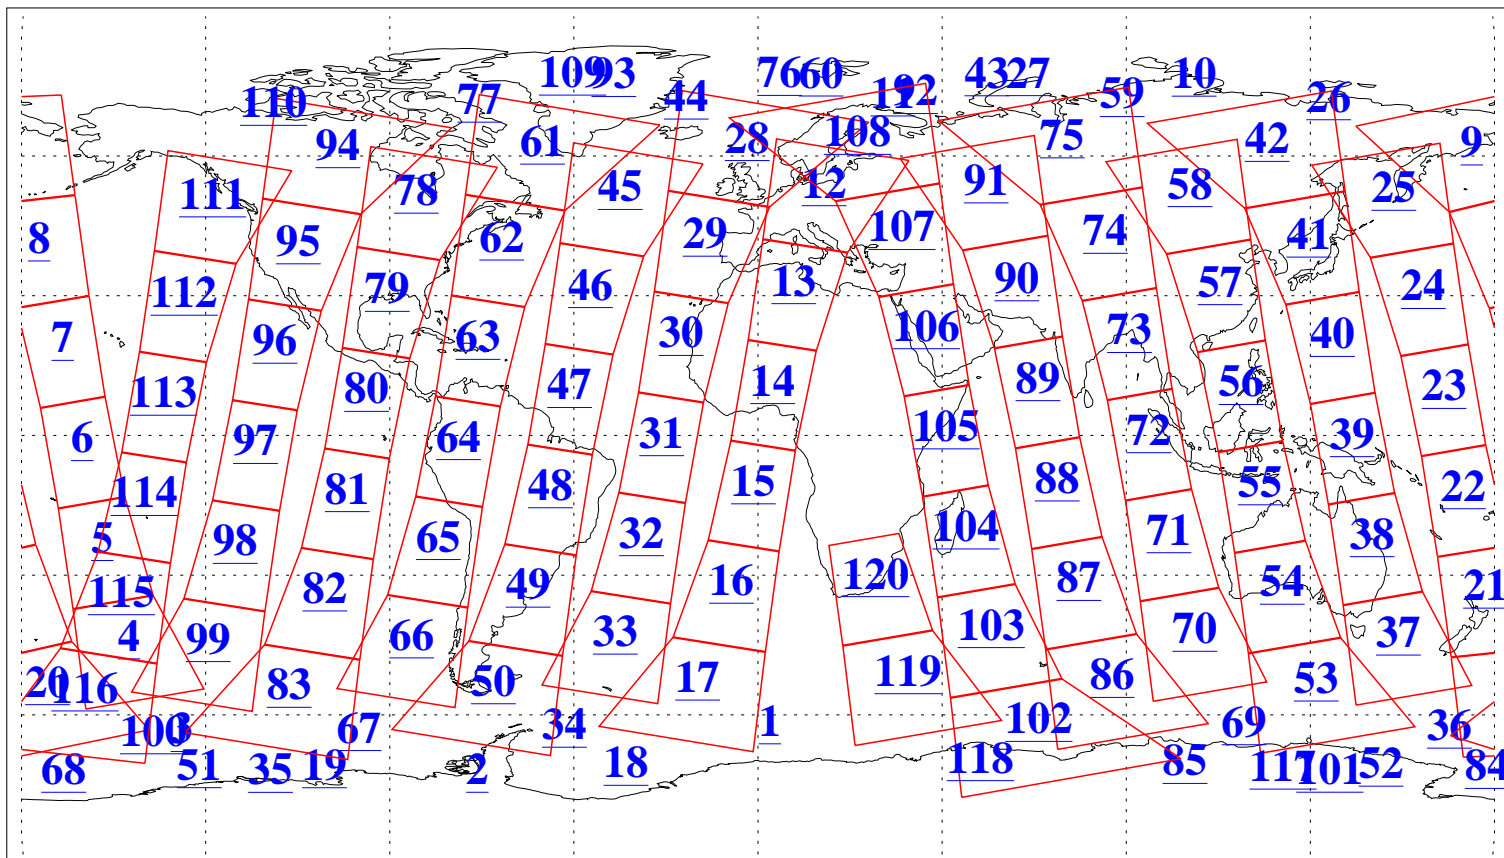

L1B Availability  
AMSU Granules: 240  
HSB Granules: 0  
AIRS Granules: 235

27 Nov 2013  
DoY 331  
Aqua Day 4225  
Granules: 1 to 120

Granules: 121 to 240

Legend: AMSU Available, HSB Available, AIRS Available

L1B Availability  
AMSU Granules: 240  
HSB Granules: 0  
AIRS Granules: 235

27 Nov 2013  
DoY 331  
Aqua Day 4225

Ascending Granules

Descending Granules

Legend: AMSU Available, HSB Available, AIRS Available

L1B Availability  
 AMSU Granules: 240  
 HSB Granules: 0  
 AIRS Granules: 235

27 Nov 2013  
 DoY 331  
 Aqua Day 4225

Northern Hemisphere Granules

Southern Hemisphere Granules

Legend: AMSU Available, ~~HSB Available~~, AIRS Available