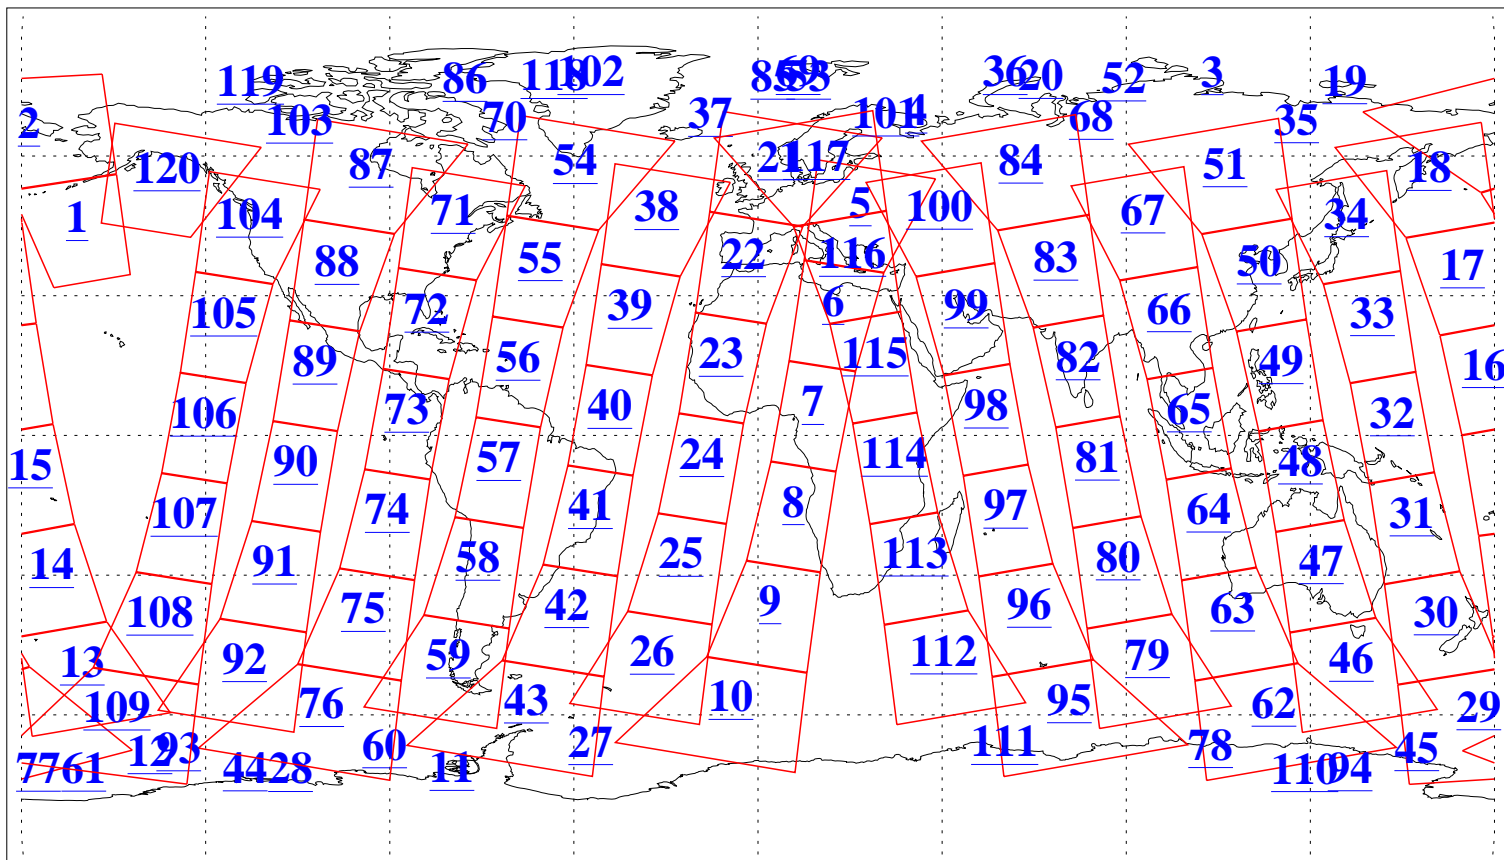

L1B Availability
AMSU Granules: 240
HSB Granules: 0
AIRS Granules: 240

26 Nov 2013
DoY 330
Aqua Day 4224
Granules: 1 to 120

Granules: 121 to 240

Legend: AMSU Available, HSB Available, AIRS Available

L1B Availability
AMSU Granules: 240
HSB Granules: 0
AIRS Granules: 240

26 Nov 2013
DoY 330
Aqua Day 4224

Ascending Granules

Descending Granules

Legend: AMSU Available, HSB Available, AIRS Available

L1B Availability
 AMSU Granules: 240
 HSB Granules: 0
 AIRS Granules: 240

26 Nov 2013
 DoY 330
 Aqua Day 4224

Northern Hemisphere Granules

Southern Hemisphere Granules

Legend: AMSU Available, HSB Available, AIRS Available