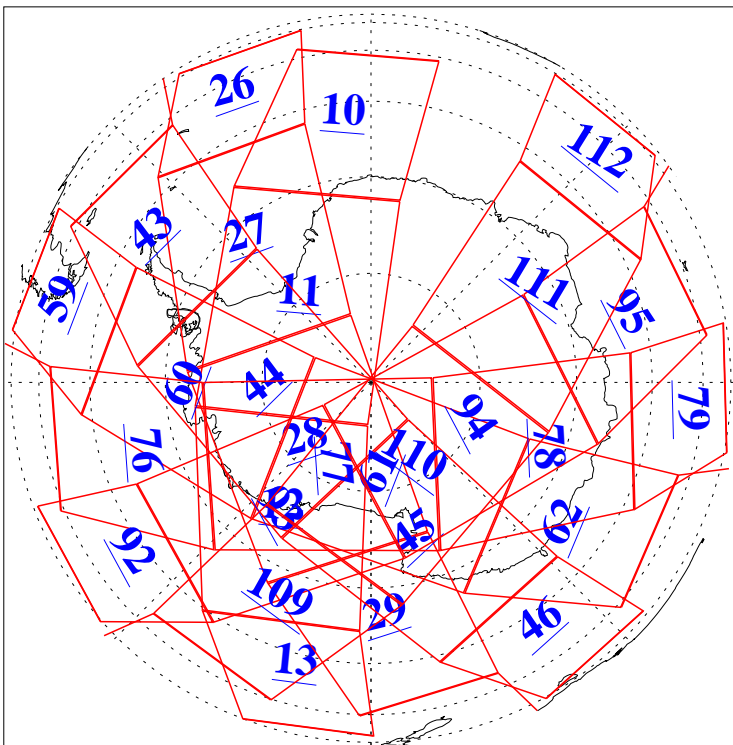

L1B Availability
AMSU Granules: 240
HSB Granules: 0
AIRS Granules: 240

26 Nov 2013
DoY 330
Aqua Day 4224
Granules: 1 to 120

Granules: 121 to 240

Legend: AMSU Available, HSB Available, AIRS Available

L1B Availability
AMSU Granules: 240
HSB Granules: 0
AIRS Granules: 240

26 Nov 2013
DoY 330
Aqua Day 4224

Ascending Granules

Descending Granules

Legend: AMSU Available, HSB Available, AIRS Available

L1B Availability
 AMSU Granules: 240
 HSB Granules: 0
 AIRS Granules: 240

26 Nov 2013
 DoY 330
 Aqua Day 4224

Northern Hemisphere Granules

Southern Hemisphere Granules

Legend: AMSU Available, HSB Available, AIRS Available