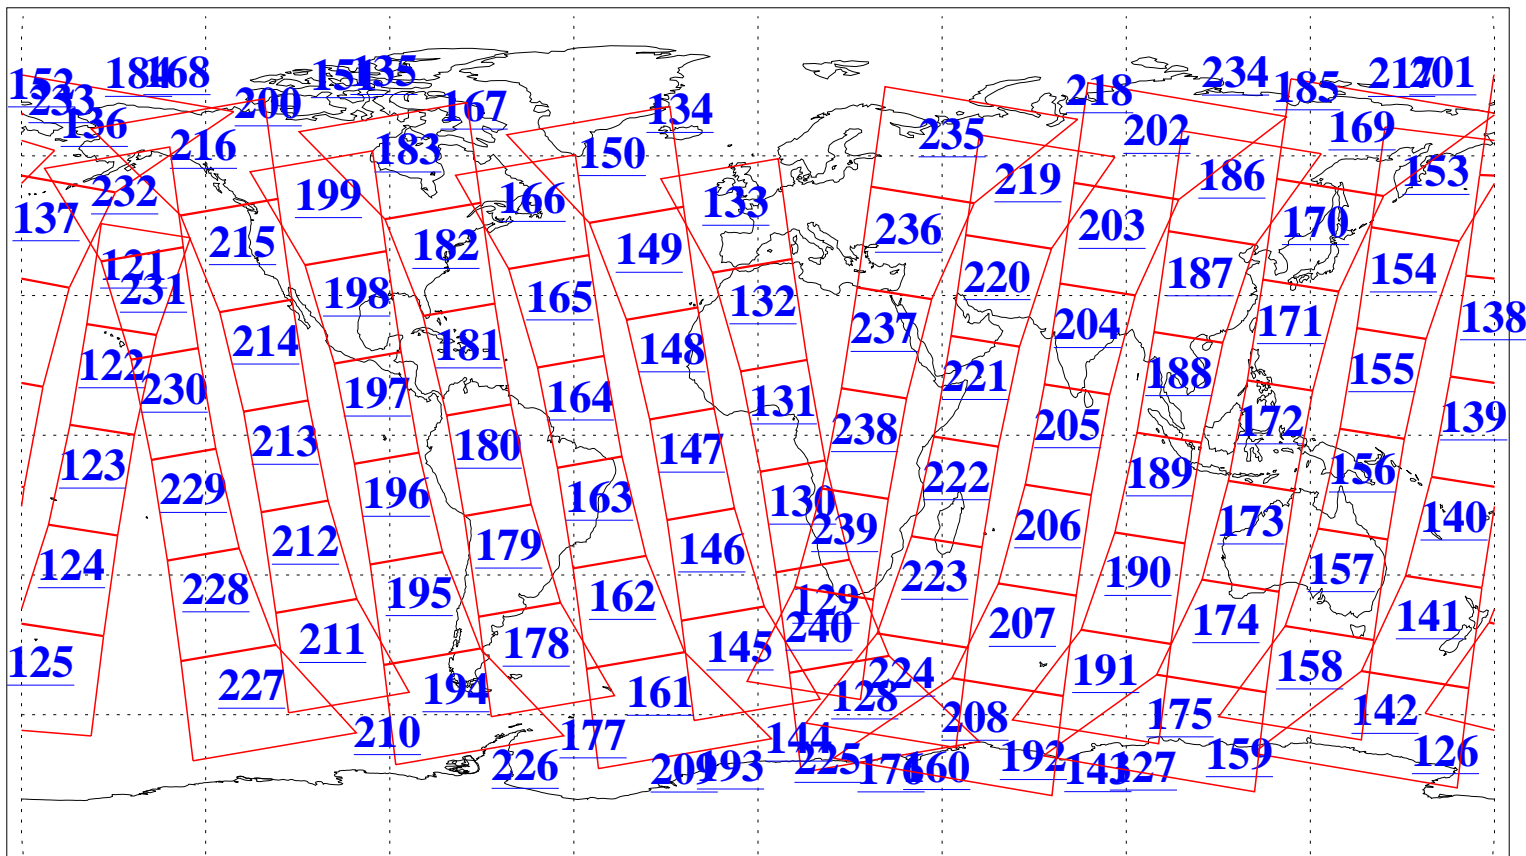

L1B Availability
AMSU Granules: 240
HSB Granules: 0
AIRS Granules: 240

26 Nov 2013
DoY 330
Aqua Day 4224
Granules: 1 to 120

Granules: 121 to 240

Legend: AMSU Available, HSB Available, AIRS Available

L1B Availability
AMSU Granules: 240
HSB Granules: 0
AIRS Granules: 240

26 Nov 2013
DoY 330
Aqua Day 4224

Ascending Granules

Descending Granules

Legend: AMSU Available, HSB Available, AIRS Available

L1B Availability
 AMSU Granules: 240
 HSB Granules: 0
 AIRS Granules: 240

26 Nov 2013
 DoY 330
 Aqua Day 4224

Northern Hemisphere Granules

Southern Hemisphere Granules

Legend: AMSU Available, HSB Available, AIRS Available