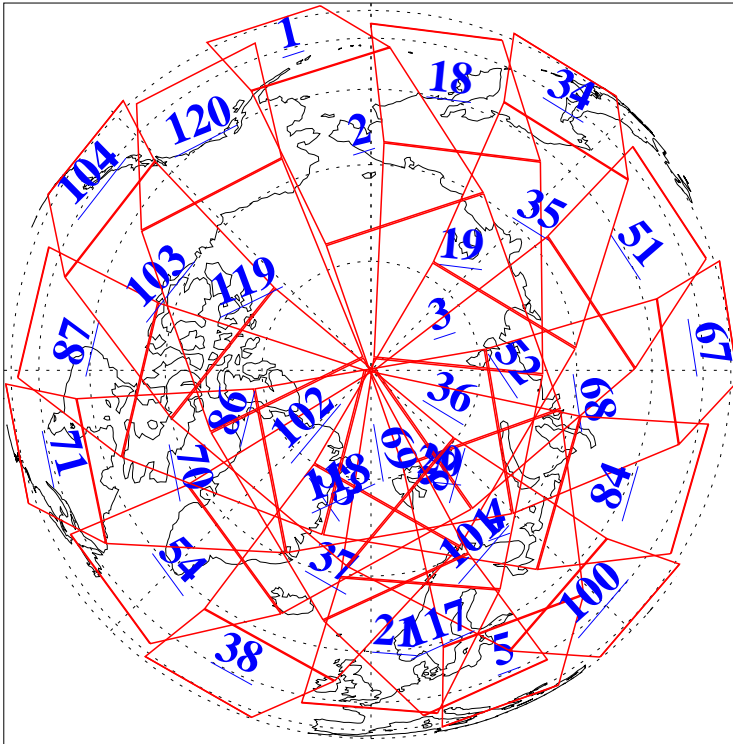

L1B Availability
AMSU Granules: 240
HSB Granules: 0
AIRS Granules: 240

26 Nov 2013
DoY 330
Aqua Day 4224
Granules: 1 to 120

Granules: 121 to 240

Legend: AMSU Available, HSB Available, AIRS Available

L1B Availability
AMSU Granules: 240
HSB Granules: 0
AIRS Granules: 240

26 Nov 2013
DoY 330
Aqua Day 4224

Ascending Granules

Descending Granules

Legend: AMSU Available, HSB Available, AIRS Available

L1B Availability
 AMSU Granules: 240
 HSB Granules: 0
 AIRS Granules: 240

26 Nov 2013
 DoY 330
 Aqua Day 4224

Northern Hemisphere Granules

Southern Hemisphere Granules

Legend: AMSU Available, HSB Available, AIRS Available