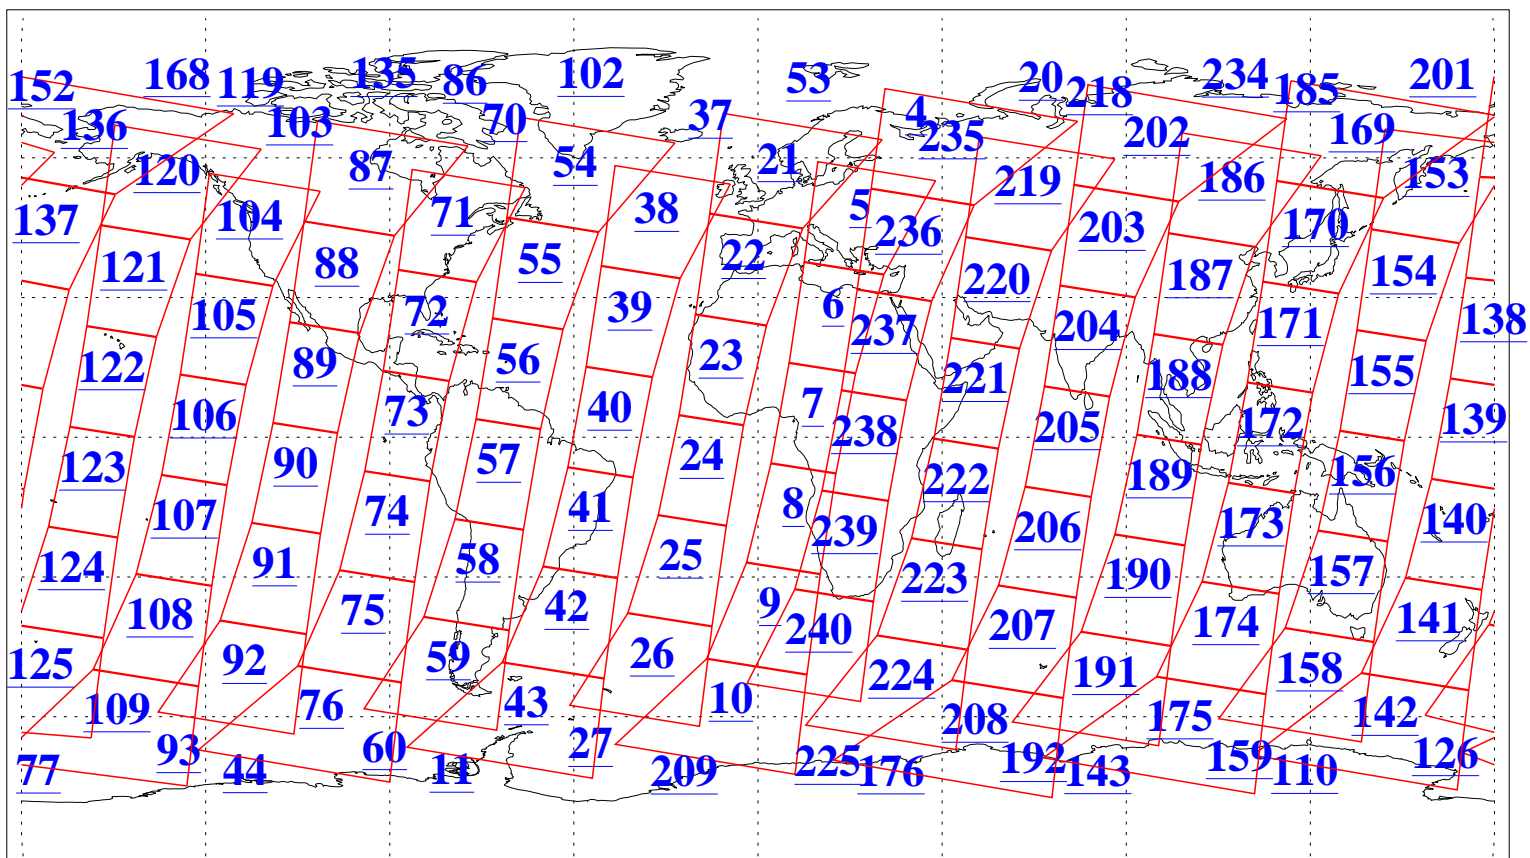

L1B Availability
AMSU Granules: 240
HSB Granules: 0
AIRS Granules: 240

26 Nov 2013
DoY 330
Aqua Day 4224
Granules: 1 to 120

Granules: 121 to 240

Legend: AMSU Available, HSB Available, AIRS Available

L1B Availability
AMSU Granules: 240
HSB Granules: 0
AIRS Granules: 240

26 Nov 2013
DoY 330
Aqua Day 4224

Ascending Granules

Descending Granules

Legend: AMSU Available, HSB Available, AIRS Available

L1B Availability
 AMSU Granules: 240
 HSB Granules: 0
 AIRS Granules: 240

26 Nov 2013
 DoY 330
 Aqua Day 4224

Northern Hemisphere Granules

Southern Hemisphere Granules

Legend: AMSU Available, HSB Available, AIRS Available