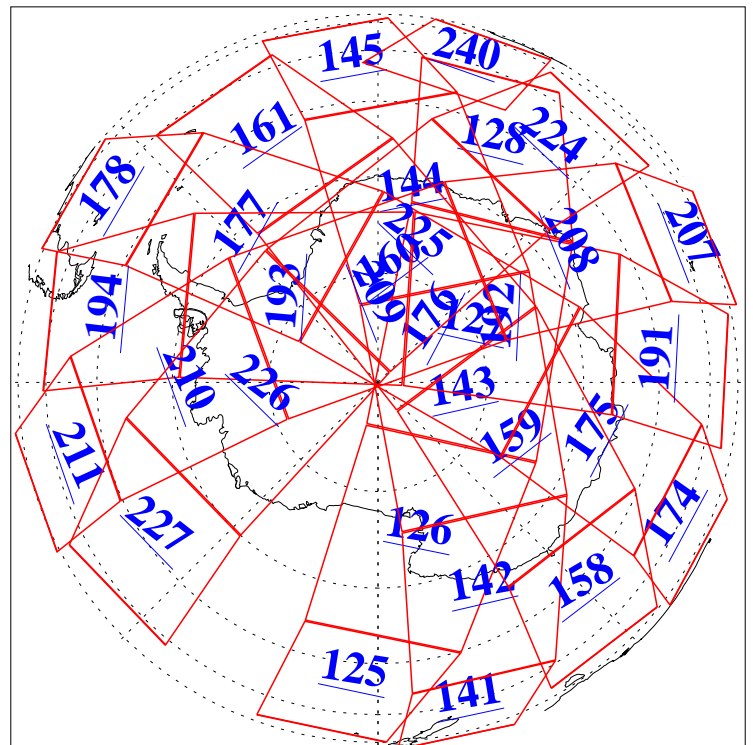

L1B Availability
AMSU Granules: 240
HSB Granules: 0
AIRS Granules: 240

26 Nov 2013
DoY 330
Aqua Day 4224
Granules: 1 to 120

Granules: 121 to 240

Legend: AMSU Available, HSB Available, AIRS Available

L1B Availability
AMSU Granules: 240
HSB Granules: 0
AIRS Granules: 240

26 Nov 2013
DoY 330
Aqua Day 4224

Ascending Granules

Descending Granules

Legend: AMSU Available, HSB Available, AIRS Available

L1B Availability
 AMSU Granules: 240
 HSB Granules: 0
 AIRS Granules: 240

26 Nov 2013
 DoY 330
 Aqua Day 4224

Northern Hemisphere Granules

Southern Hemisphere Granules

Legend: AMSU Available, HSB Available, AIRS Available