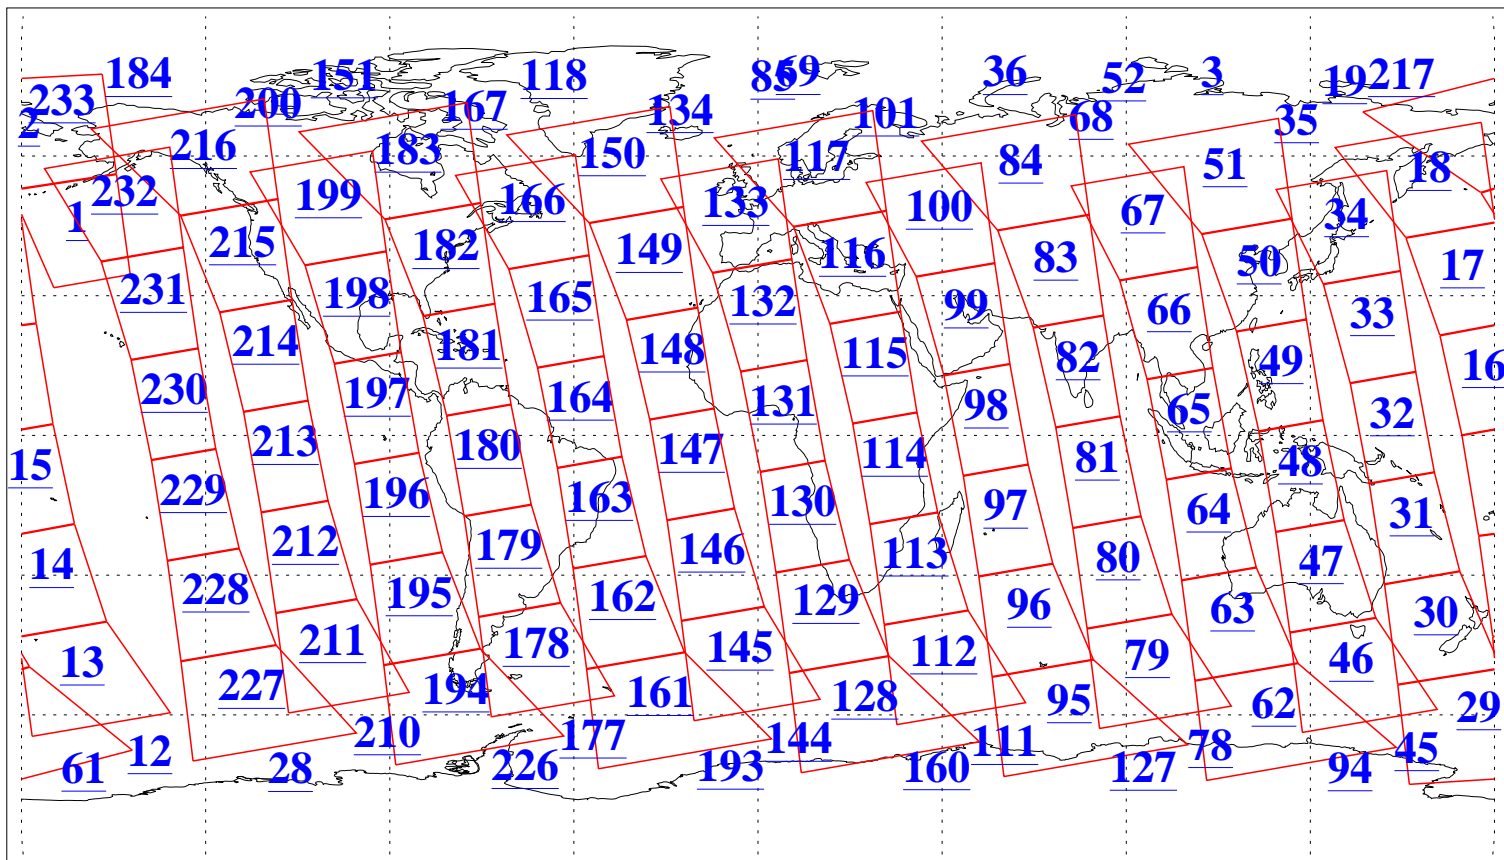

L1B Availability
AMSU Granules: 240
HSB Granules: 0
AIRS Granules: 240

26 Nov 2013
DoY 330
Aqua Day 4224
Granules: 1 to 120

Granules: 121 to 240

Legend: AMSU Available, HSB Available, AIRS Available

L1B Availability
AMSU Granules: 240
HSB Granules: 0
AIRS Granules: 240

26 Nov 2013
DoY 330
Aqua Day 4224

Ascending Granules

Descending Granules

Legend: AMSU Available, HSB Available, AIRS Available

L1B Availability
 AMSU Granules: 240
 HSB Granules: 0
 AIRS Granules: 240

26 Nov 2013
 DoY 330
 Aqua Day 4224

Northern Hemisphere Granules

Southern Hemisphere Granules

Legend: AMSU Available, HSB Available, AIRS Available