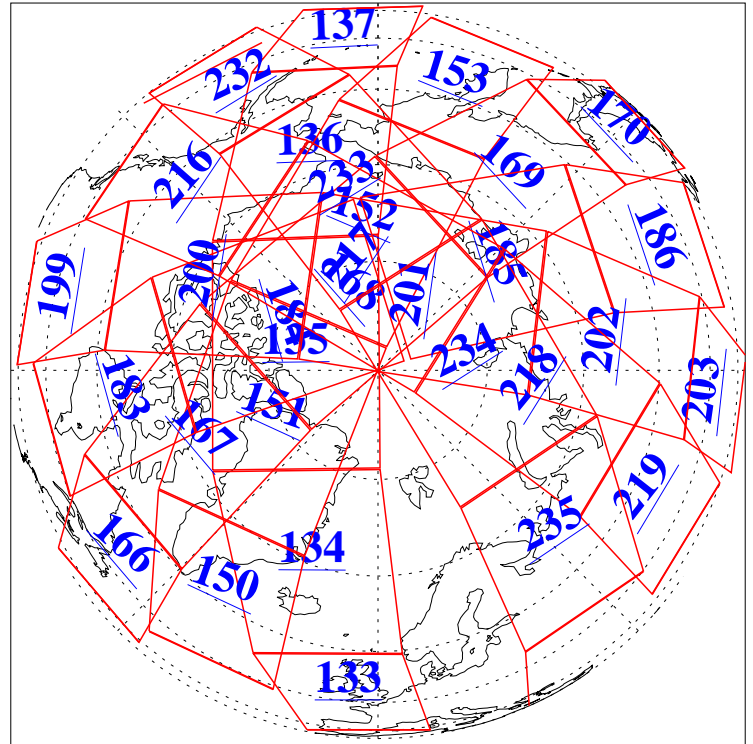

26 Nov 2013
DoY 330
Aqua Day 4224

Ascending Granules

Descending Granules

Legend: AMSU Available, HSB Available, AIRS Available

L1B Availability
 AMSU Granules: 240
 HSB Granules: 0
 AIRS Granules: 240

26 Nov 2013
 DoY 330
 Aqua Day 4224

Northern Hemisphere Granules

Southern Hemisphere Granules

Legend: AMSU Available, HSB Available, AIRS Available