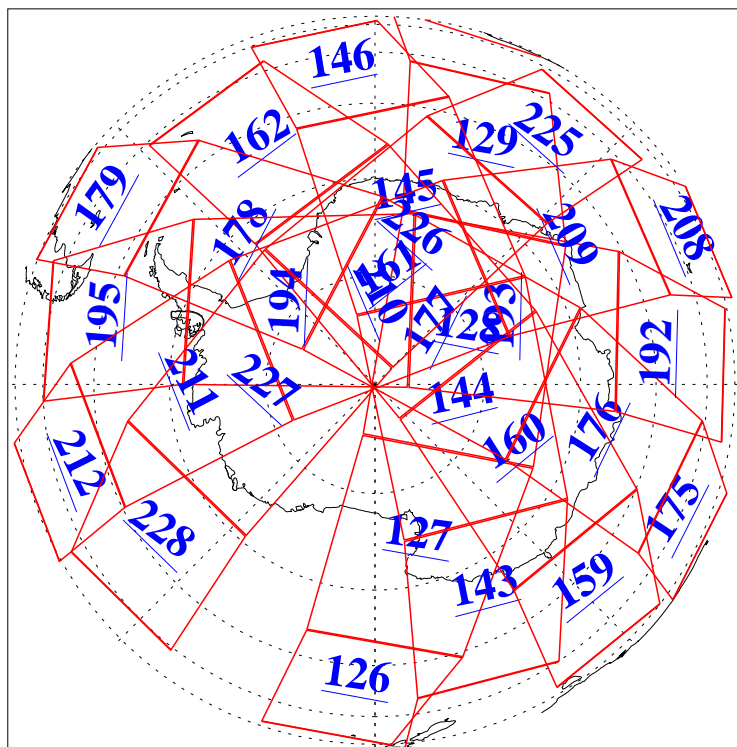

L1B Availability
AMSU Granules: 240
HSB Granules: 0
AIRS Granules: 240

17 Nov 2013
DoY 321
Aqua Day 4215
Granules: 1 to 120

Granules: 121 to 240

Legend: AMSU Available, HSB Available, AIRS Available

L1B Availability
AMSU Granules: 240
HSB Granules: 0
AIRS Granules: 240

17 Nov 2013
DoY 321
Aqua Day 4215
Ascending Granules

Descending Granules

Legend: AMSU Available, HSB Available, AIRS Available

L1B Availability
 AMSU Granules: 240
 HSB Granules: 0
 AIRS Granules: 240

17 Nov 2013
 DoY 321
 Aqua Day 4215

Northern Hemisphere Granules

Southern Hemisphere Granules

Legend: AMSU Available, HSB Available, AIRS Available