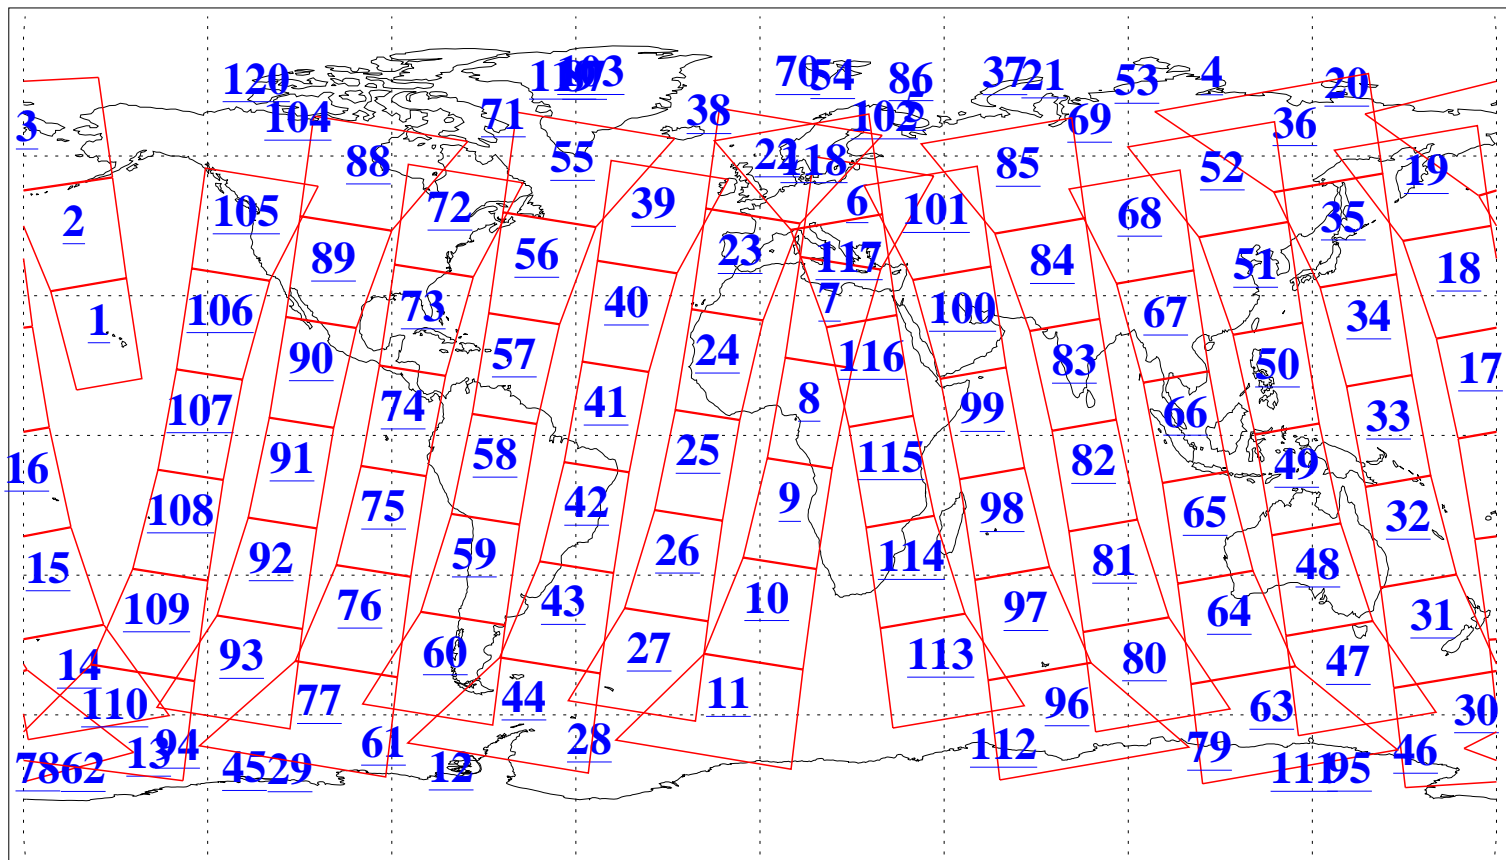

L1B Availability
AMSU Granules: 240
HSB Granules: 0
AIRS Granules: 240

17 Nov 2013
DoY 321
Aqua Day 4215
Granules: 1 to 120

Granules: 121 to 240

Legend: AMSU Available, HSB Available, AIRS Available

L1B Availability
AMSU Granules: 240
HSB Granules: 0
AIRS Granules: 240

17 Nov 2013
DoY 321
Aqua Day 4215
Ascending Granules

Descending Granules

Legend: AMSU Available, HSB Available, AIRS Available

L1B Availability
 AMSU Granules: 240
 HSB Granules: 0
 AIRS Granules: 240

17 Nov 2013
 DoY 321
 Aqua Day 4215

Northern Hemisphere Granules

Southern Hemisphere Granules

Legend: AMSU Available, HSB Available, AIRS Available