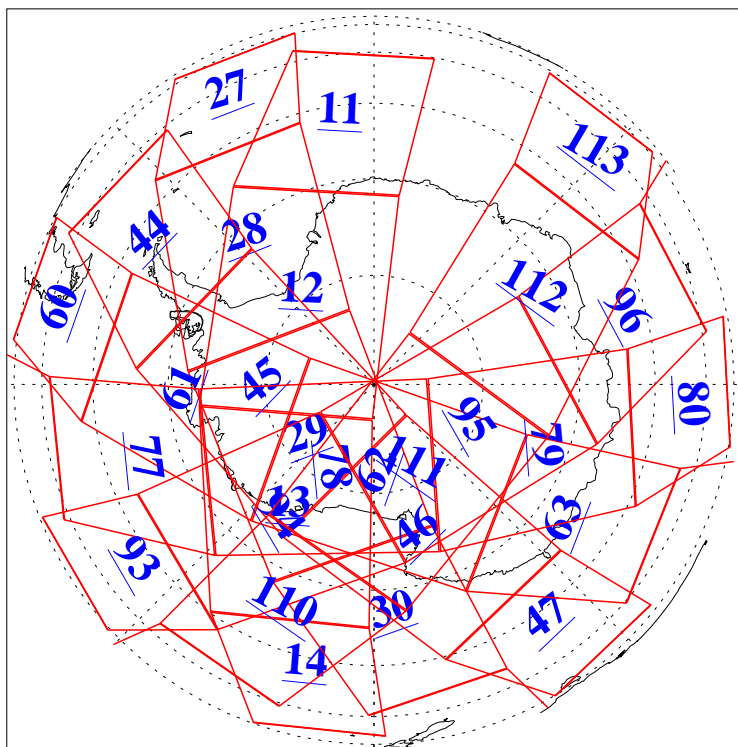

L1B Availability
AMSU Granules: 240
HSB Granules: 0
AIRS Granules: 240

17 Nov 2013
DoY 321
Aqua Day 4215
Granules: 1 to 120

Granules: 121 to 240

Legend: AMSU Available, HSB Available, AIRS Available

L1B Availability
AMSU Granules: 240
HSB Granules: 0
AIRS Granules: 240

17 Nov 2013
DoY 321
Aqua Day 4215
Ascending Granules

Descending Granules

Legend: AMSU Available, HSB Available, AIRS Available

L1B Availability
 AMSU Granules: 240
 HSB Granules: 0
 AIRS Granules: 240

17 Nov 2013
 DoY 321
 Aqua Day 4215

Northern Hemisphere Granules

Southern Hemisphere Granules

Legend: AMSU Available, HSB Available, AIRS Available