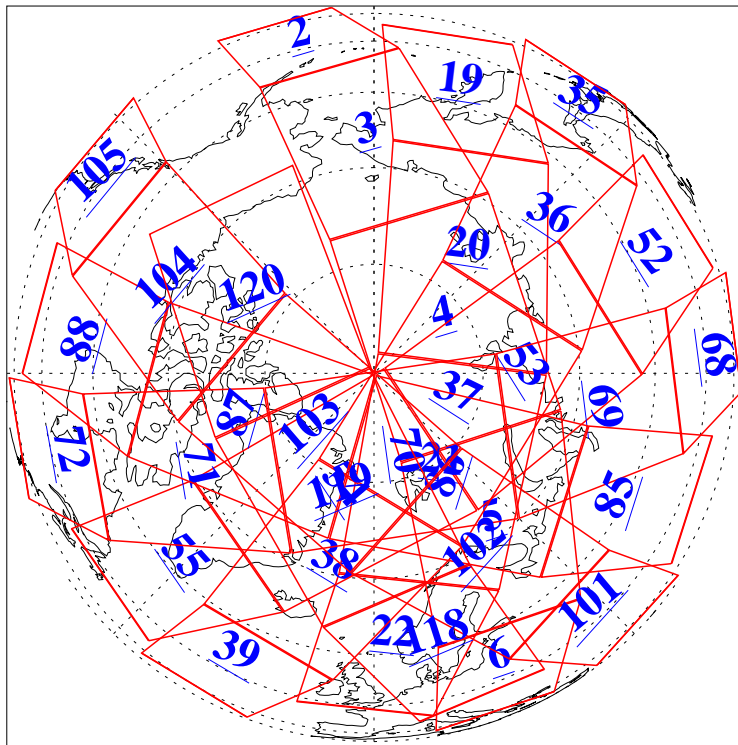

L1B Availability
AMSU Granules: 240
HSB Granules: 0
AIRS Granules: 240

17 Nov 2013
DoY 321
Aqua Day 4215
Granules: 1 to 120

Granules: 121 to 240

Legend: AMSU Available, HSB Available, AIRS Available

L1B Availability
AMSU Granules: 240
HSB Granules: 0
AIRS Granules: 240

17 Nov 2013
DoY 321
Aqua Day 4215
Ascending Granules

Descending Granules

Legend: AMSU Available, HSB Available, AIRS Available

L1B Availability
 AMSU Granules: 240
 HSB Granules: 0
 AIRS Granules: 240

17 Nov 2013
 DoY 321
 Aqua Day 4215

Northern Hemisphere Granules

Southern Hemisphere Granules

Legend: AMSU Available, HSB Available, AIRS Available