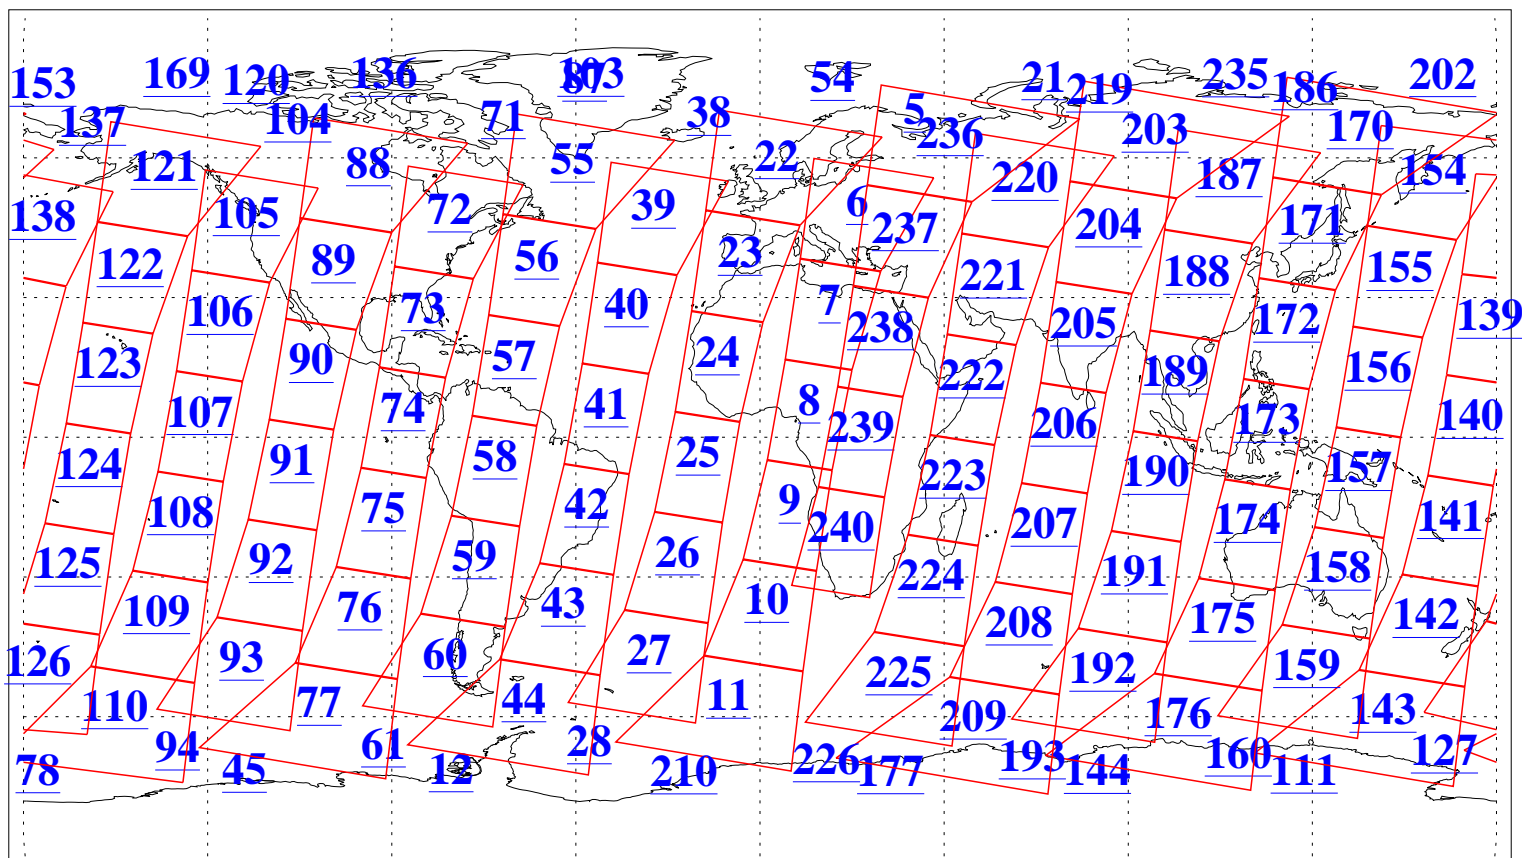

L1B Availability
AMSU Granules: 240
HSB Granules: 0
AIRS Granules: 240

17 Nov 2013
DoY 321
Aqua Day 4215
Granules: 1 to 120

Granules: 121 to 240

Legend: AMSU Available, HSB Available, AIRS Available

L1B Availability
AMSU Granules: 240
HSB Granules: 0
AIRS Granules: 240

17 Nov 2013
DoY 321
Aqua Day 4215
Ascending Granules

Descending Granules

Legend: AMSU Available, HSB Available, AIRS Available

L1B Availability
 AMSU Granules: 240
 HSB Granules: 0
 AIRS Granules: 240

17 Nov 2013
 DoY 321
 Aqua Day 4215

Northern Hemisphere Granules

Southern Hemisphere Granules

Legend: AMSU Available, HSB Available, AIRS Available