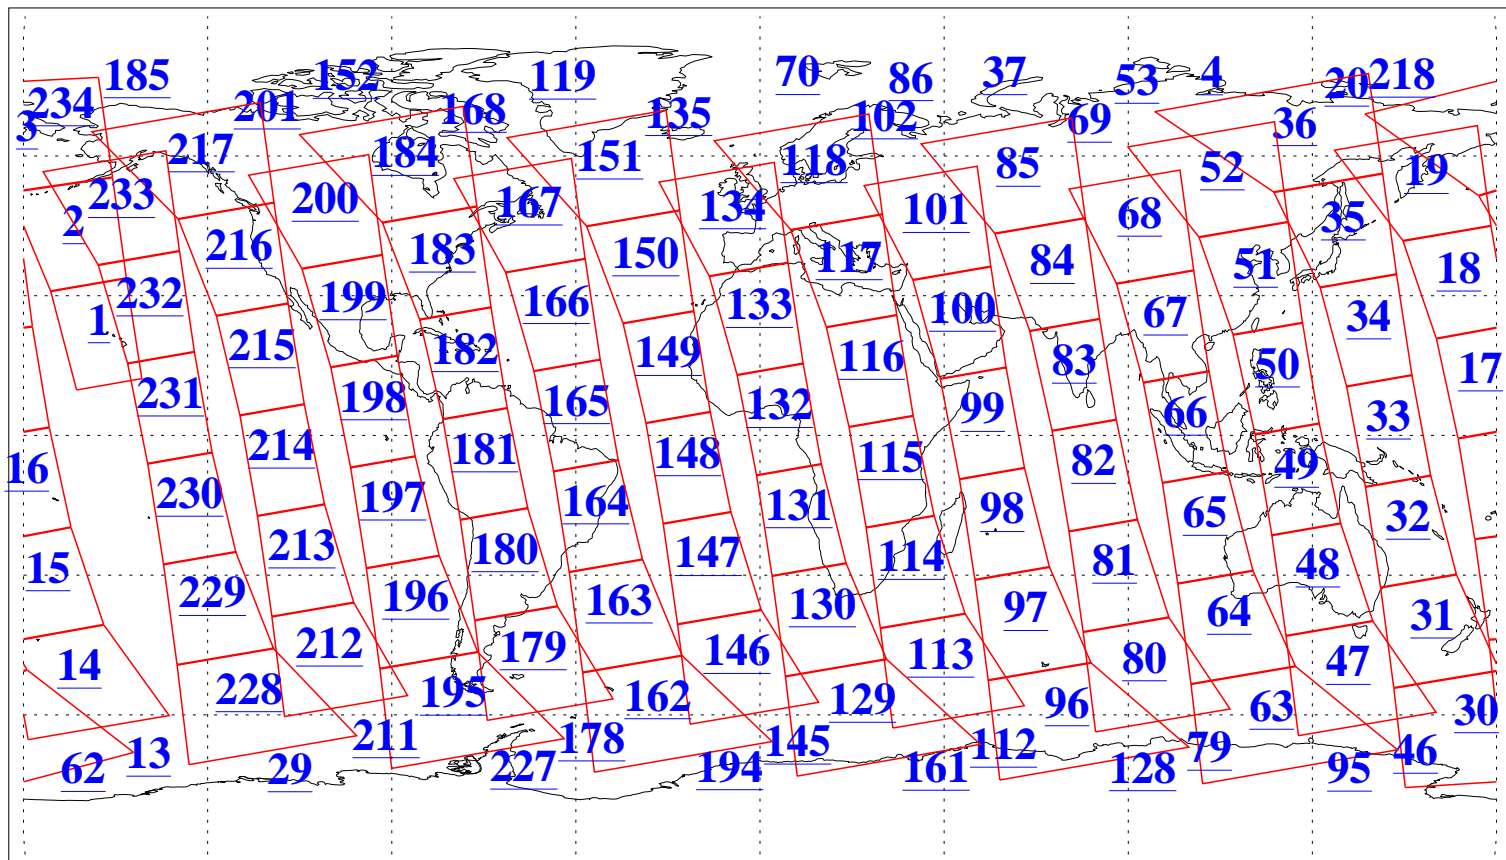

L1B Availability
AMSU Granules: 240
HSB Granules: 0
AIRS Granules: 240

17 Nov 2013
DoY 321
Aqua Day 4215
Granules: 1 to 120

Granules: 121 to 240

Legend: AMSU Available, HSB Available, AIRS Available

L1B Availability
AMSU Granules: 240
HSB Granules: 0
AIRS Granules: 240

17 Nov 2013
DoY 321
Aqua Day 4215
Ascending Granules

Descending Granules

Legend: AMSU Available, HSB Available, AIRS Available

L1B Availability
 AMSU Granules: 240
 HSB Granules: 0
 AIRS Granules: 240

17 Nov 2013
 DoY 321
 Aqua Day 4215

Northern Hemisphere Granules

Southern Hemisphere Granules

Legend: AMSU Available, HSB Available, AIRS Available