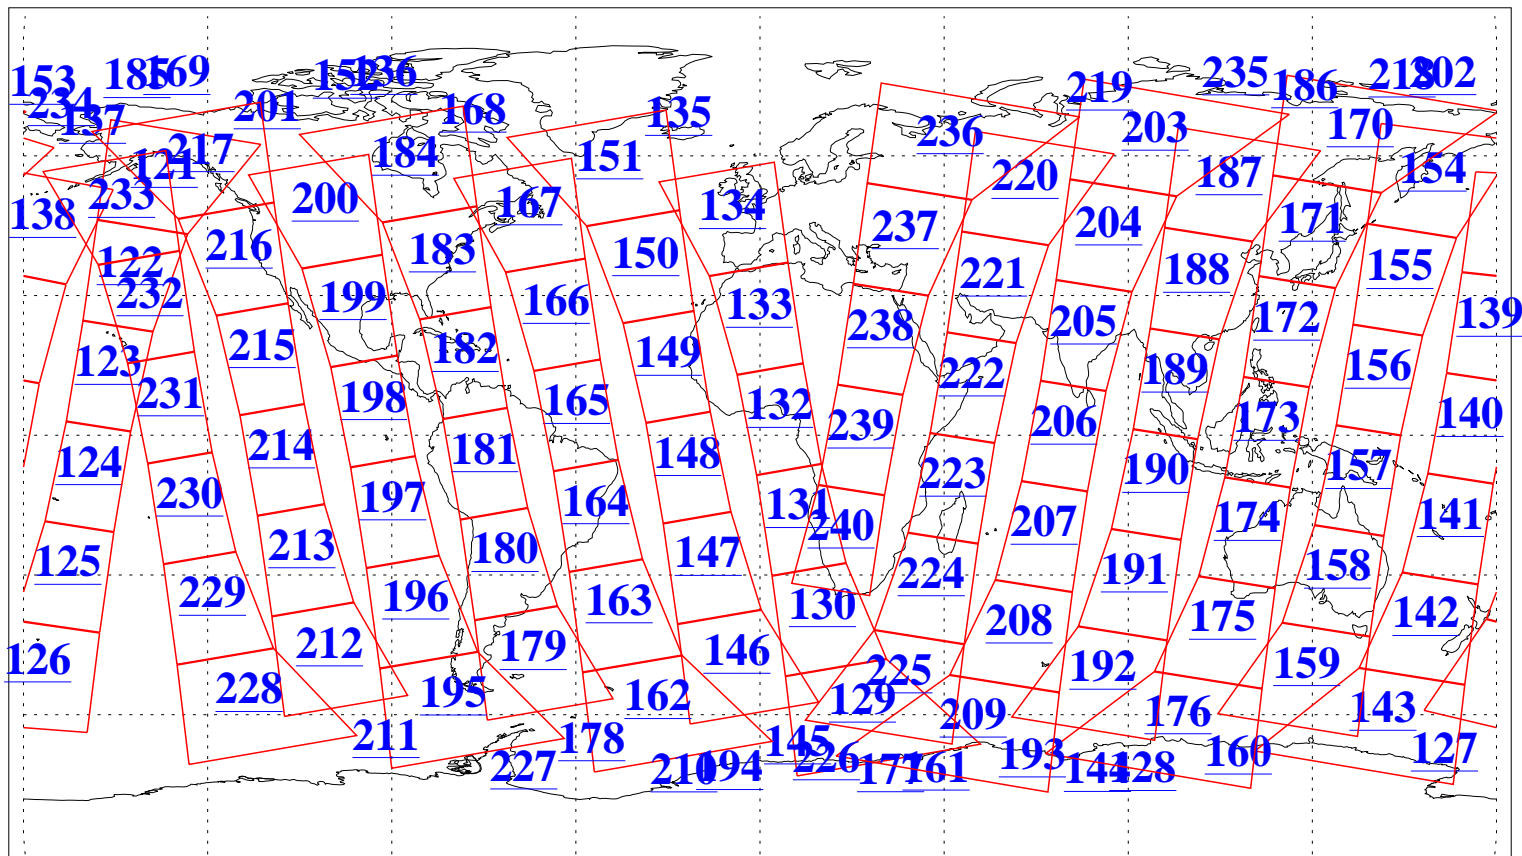

L1B Availability
AMSU Granules: 240
HSB Granules: 0
AIRS Granules: 240

17 Nov 2013
DoY 321
Aqua Day 4215
Granules: 1 to 120

Granules: 121 to 240

Legend: AMSU Available, HSB Available, AIRS Available

L1B Availability
AMSU Granules: 240
HSB Granules: 0
AIRS Granules: 240

17 Nov 2013
DoY 321
Aqua Day 4215
Ascending Granules

Descending Granules

Legend: AMSU Available, HSB Available, AIRS Available

L1B Availability
 AMSU Granules: 240
 HSB Granules: 0
 AIRS Granules: 240

17 Nov 2013
 DoY 321
 Aqua Day 4215

Northern Hemisphere Granules

Southern Hemisphere Granules

Legend: AMSU Available, HSB Available, AIRS Available