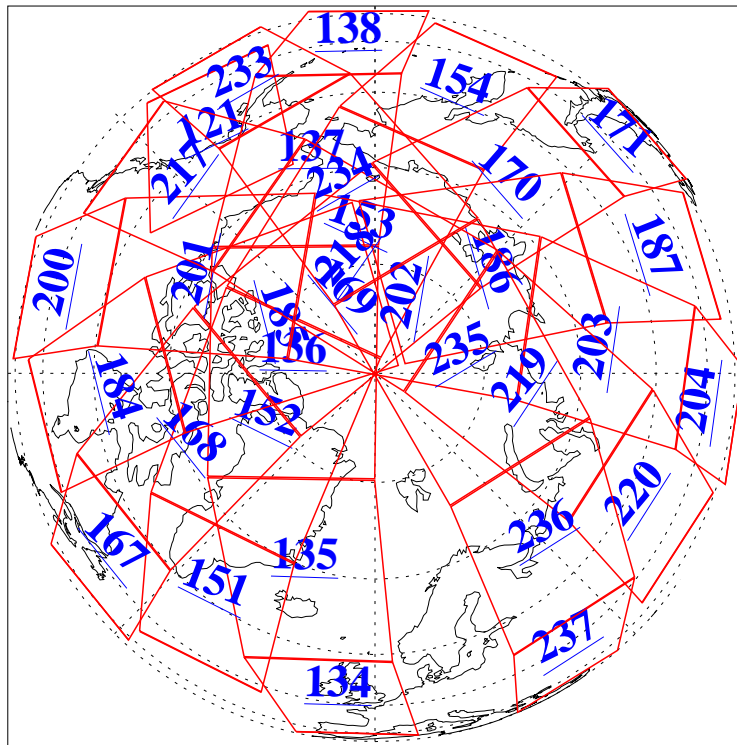

L1B Availability
AMSU Granules: 240
HSB Granules: 0
AIRS Granules: 240

17 Nov 2013
DoY 321
Aqua Day 4215
Granules: 1 to 120

Granules: 121 to 240

Legend: AMSU Available, HSB Available, AIRS Available

L1B Availability
AMSU Granules: 240
HSB Granules: 0
AIRS Granules: 240

17 Nov 2013
DoY 321
Aqua Day 4215
Ascending Granules

Descending Granules

Legend: AMSU Available, HSB Available, AIRS Available

L1B Availability
 AMSU Granules: 240
 HSB Granules: 0
 AIRS Granules: 240

17 Nov 2013
 DoY 321
 Aqua Day 4215

Northern Hemisphere Granules

Southern Hemisphere Granules

Legend: AMSU Available, HSB Available, AIRS Available