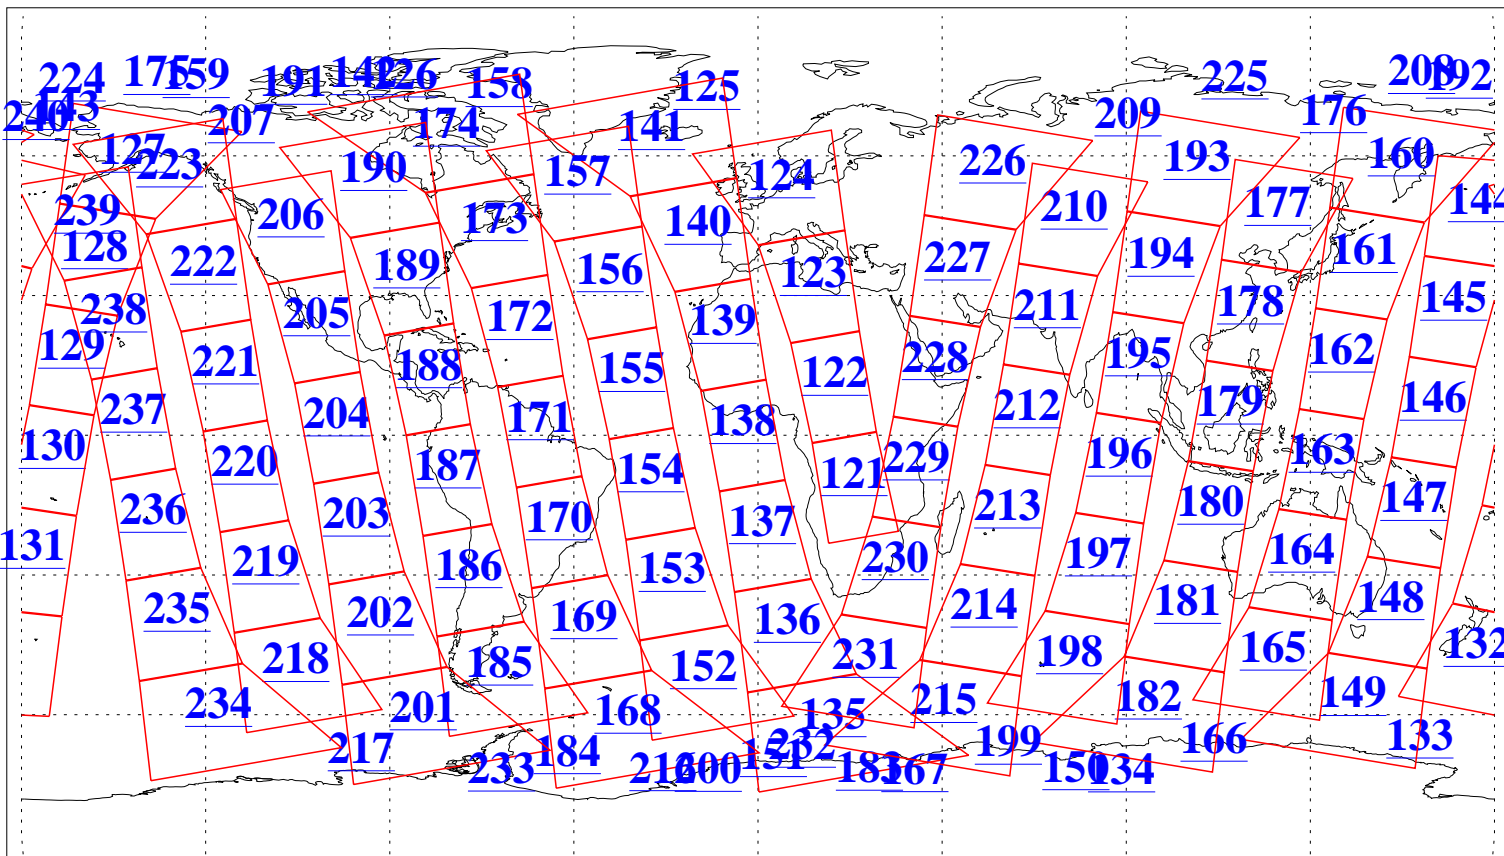

L1B Availability
AMSU Granules: 240
HSB Granules: 0
AIRS Granules: 240

11 Nov 2013
DoY 315
Aqua Day 4209
Granules: 1 to 120

Granules: 121 to 240

Legend: AMSU Available, HSB Available, AIRS Available

L1B Availability
AMSU Granules: 240
HSB Granules: 0
AIRS Granules: 240

11 Nov 2013
DoY 315
Aqua Day 4209

Ascending Granules

Descending Granules

Legend: AMSU Available, HSB Available, AIRS Available

L1B Availability
 AMSU Granules: 240
 HSB Granules: 0
 AIRS Granules: 240

11 Nov 2013
 DoY 315
 Aqua Day 4209

Northern Hemisphere Granules

Southern Hemisphere Granules

Legend: AMSU Available, HSB Available, AIRS Available