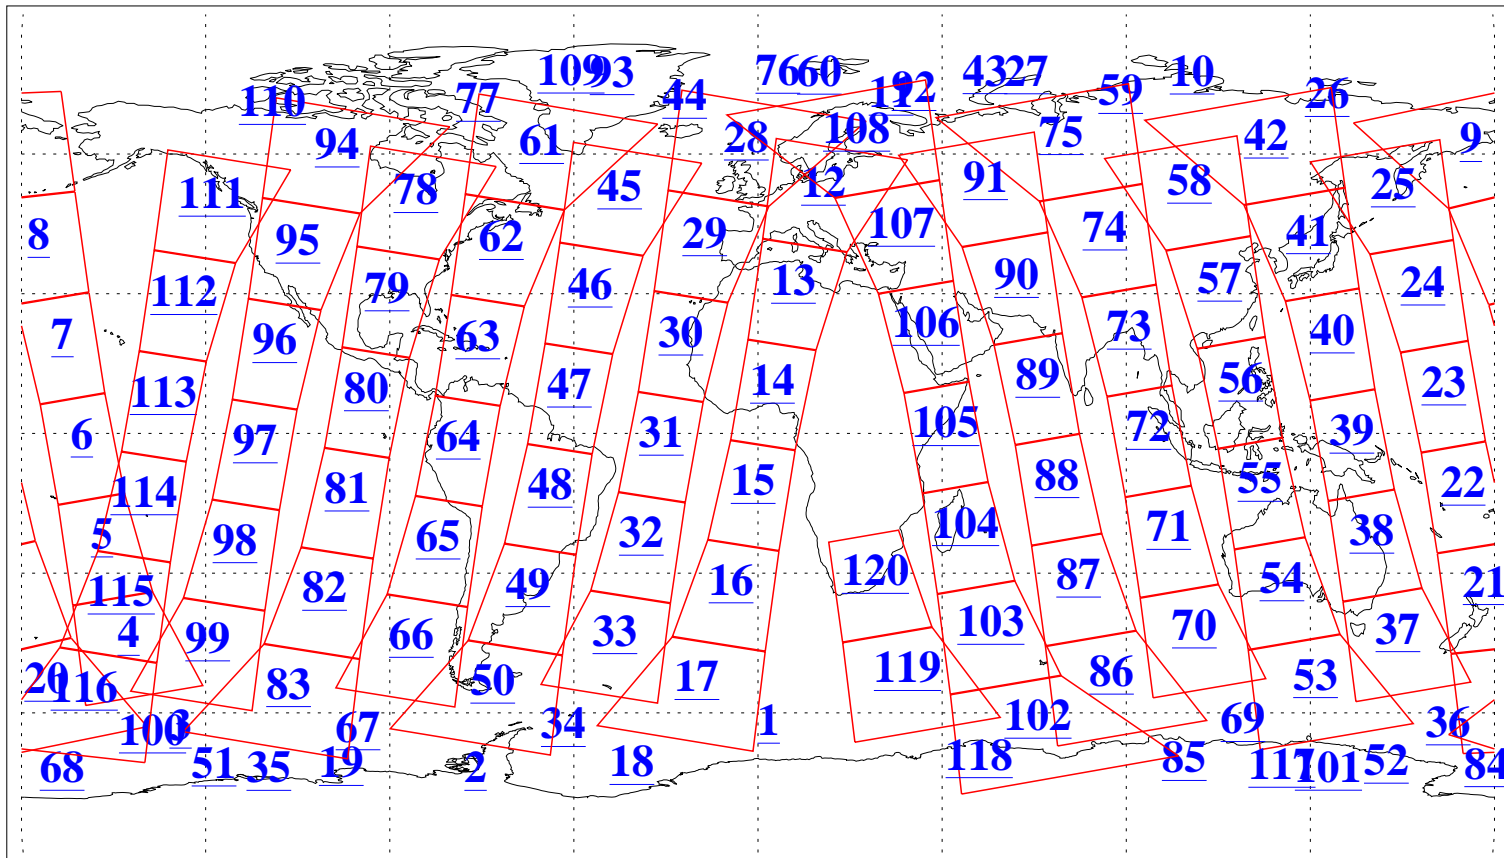

L1B Availability
AMSU Granules: 240
HSB Granules: 0
AIRS Granules: 240

11 Nov 2013
DoY 315
Aqua Day 4209
Granules: 1 to 120

Granules: 121 to 240

Legend: AMSU Available, HSB Available, AIRS Available

L1B Availability
AMSU Granules: 240
HSB Granules: 0
AIRS Granules: 240

11 Nov 2013
DoY 315
Aqua Day 4209

Ascending Granules

Descending Granules

Legend: AMSU Available, HSB Available, AIRS Available

L1B Availability
 AMSU Granules: 240
 HSB Granules: 0
 AIRS Granules: 240

11 Nov 2013
 DoY 315
 Aqua Day 4209

Northern Hemisphere Granules

Southern Hemisphere Granules

Legend: AMSU Available, HSB Available, AIRS Available