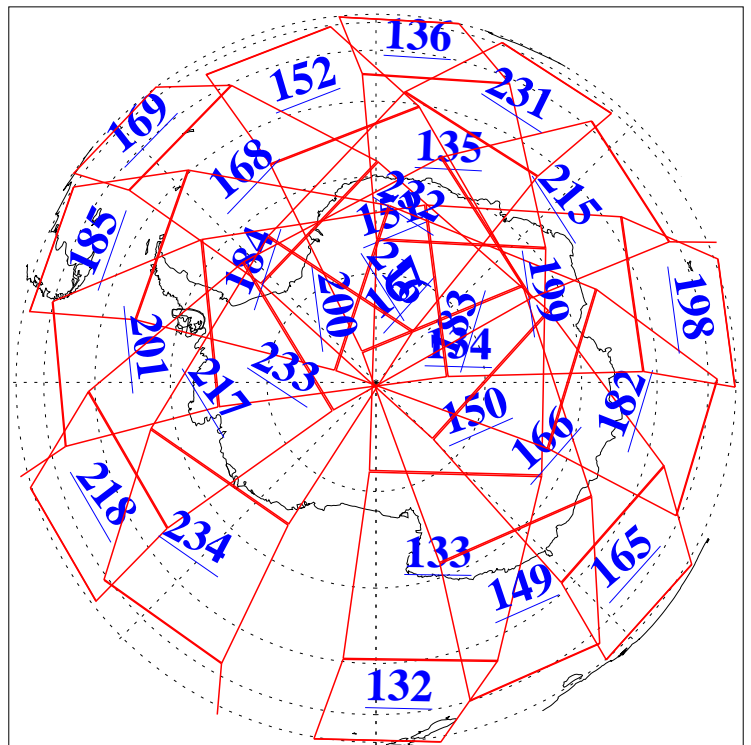

11 Nov 2013
DoY 315
Aqua Day 4209

Ascending Granules

Descending Granules

Legend: AMSU Available, HSB Available, AIRS Available

L1B Availability
 AMSU Granules: 240
 HSB Granules: 0
 AIRS Granules: 240

11 Nov 2013
 DoY 315
 Aqua Day 4209

Northern Hemisphere Granules

Southern Hemisphere Granules

Legend: AMSU Available, HSB Available, AIRS Available