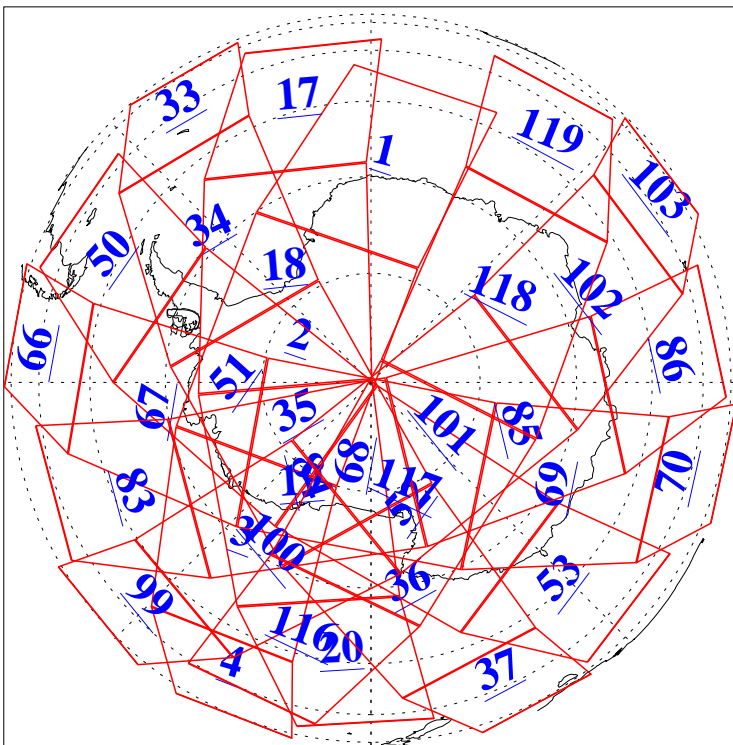

L1B Availability
AMSU Granules: 240
HSB Granules: 0
AIRS Granules: 240

11 Nov 2013
DoY 315
Aqua Day 4209
Granules: 1 to 120

Granules: 121 to 240

Legend: AMSU Available, HSB Available, AIRS Available

L1B Availability
AMSU Granules: 240
HSB Granules: 0
AIRS Granules: 240

11 Nov 2013
DoY 315
Aqua Day 4209

Ascending Granules

Descending Granules

Legend: AMSU Available, HSB Available, AIRS Available

L1B Availability
 AMSU Granules: 240
 HSB Granules: 0
 AIRS Granules: 240

11 Nov 2013
 DoY 315
 Aqua Day 4209

Northern Hemisphere Granules

Southern Hemisphere Granules

Legend: AMSU Available, HSB Available, AIRS Available