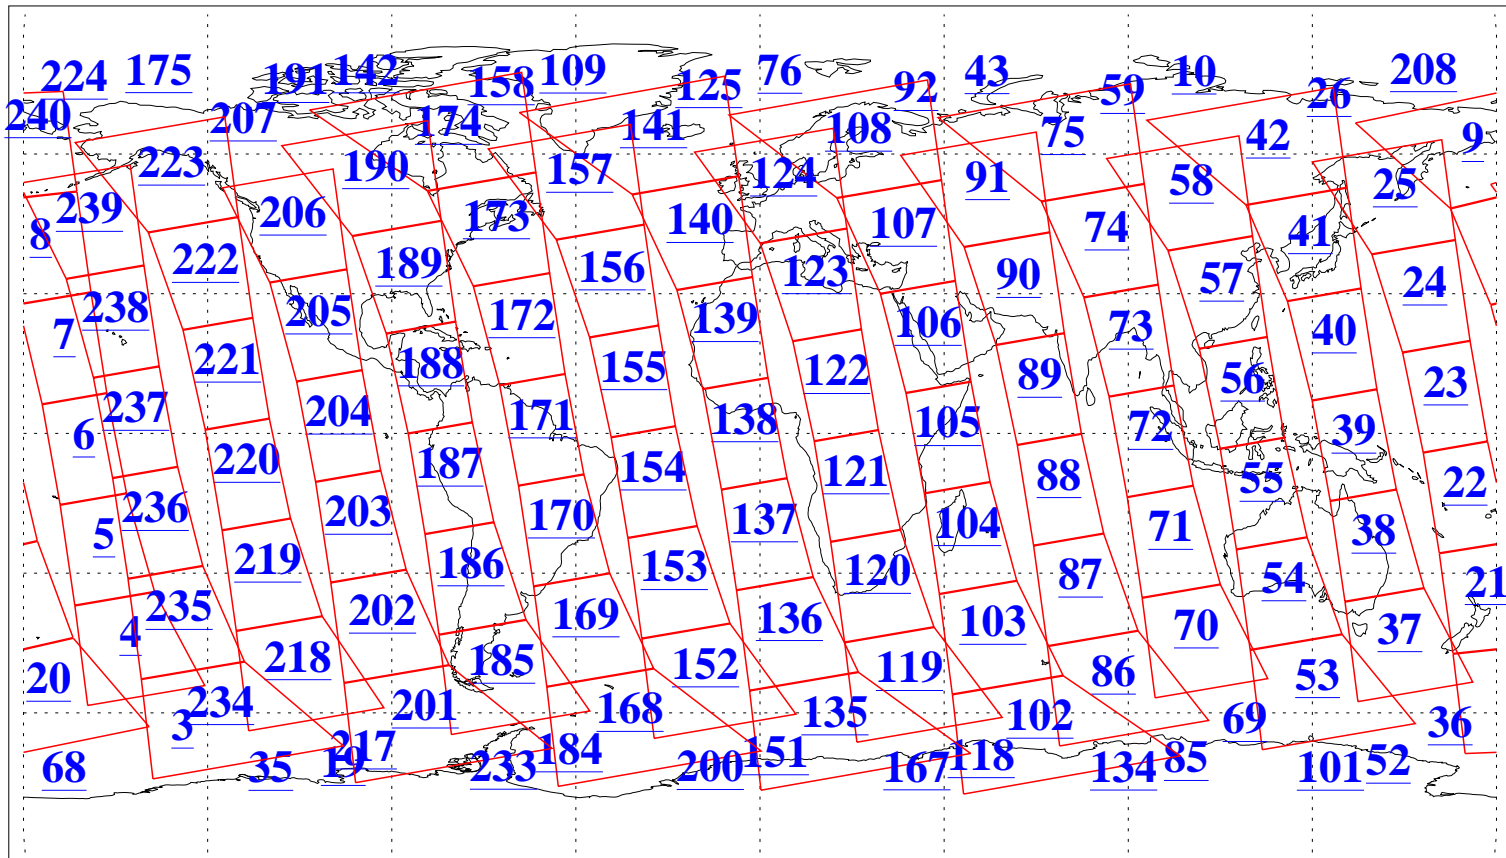

L1B Availability
AMSU Granules: 240
HSB Granules: 0
AIRS Granules: 240

11 Nov 2013
DoY 315
Aqua Day 4209
Granules: 1 to 120

Granules: 121 to 240

Legend: AMSU Available, HSB Available, AIRS Available

L1B Availability
AMSU Granules: 240
HSB Granules: 0
AIRS Granules: 240

11 Nov 2013
DoY 315
Aqua Day 4209

Ascending Granules

Descending Granules

Legend: AMSU Available, HSB Available, AIRS Available

L1B Availability
 AMSU Granules: 240
 HSB Granules: 0
 AIRS Granules: 240

11 Nov 2013
 DoY 315
 Aqua Day 4209

Northern Hemisphere Granules

Southern Hemisphere Granules

Legend: AMSU Available, HSB Available, AIRS Available