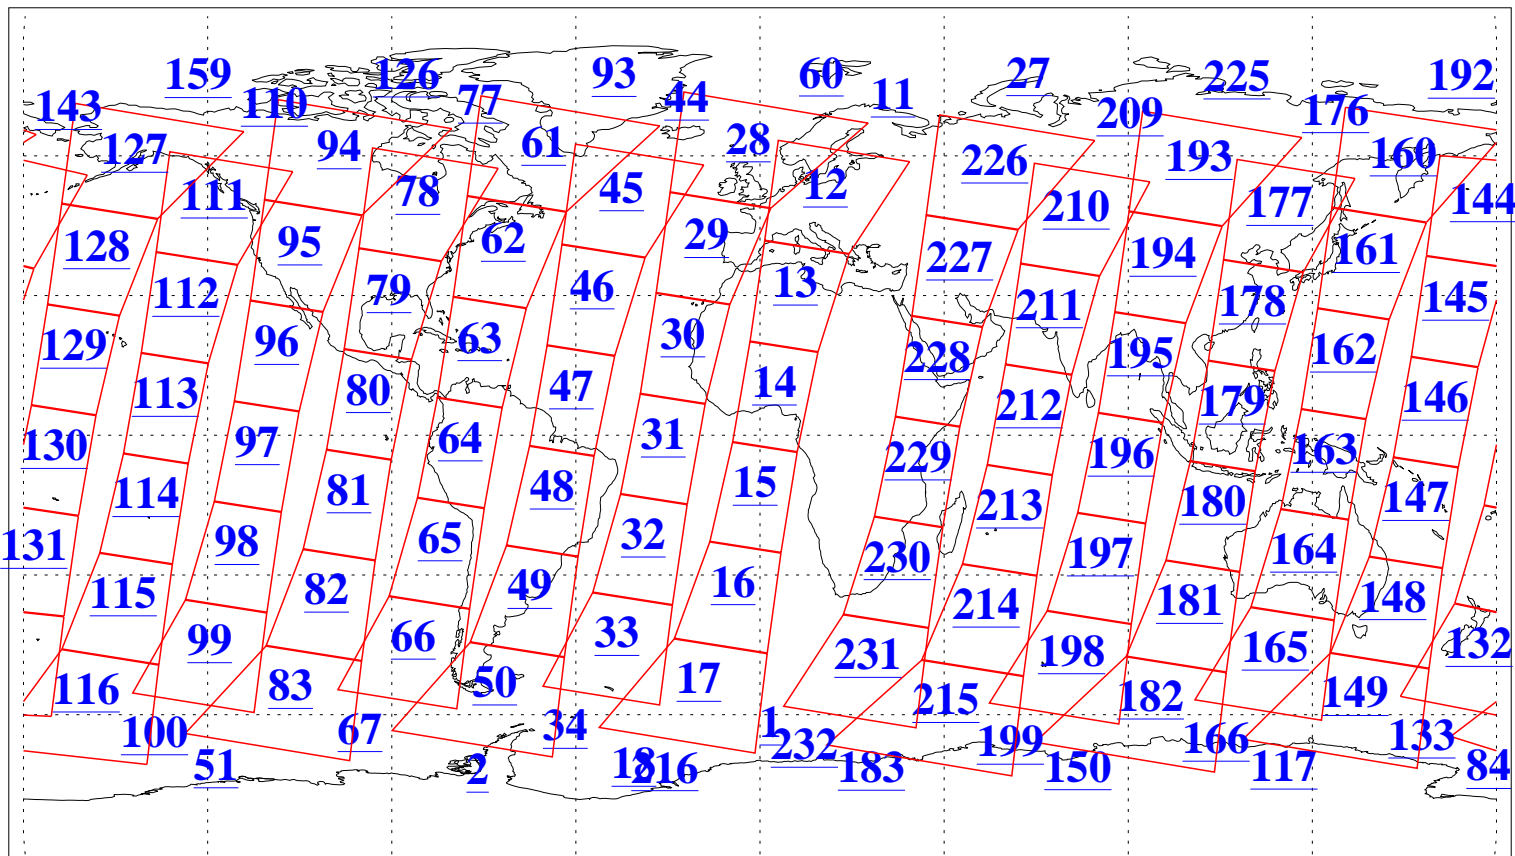

L1B Availability
AMSU Granules: 240
HSB Granules: 0
AIRS Granules: 240

11 Nov 2013
DoY 315
Aqua Day 4209
Granules: 1 to 120

Granules: 121 to 240

Legend: AMSU Available, HSB Available, AIRS Available

L1B Availability
AMSU Granules: 240
HSB Granules: 0
AIRS Granules: 240

11 Nov 2013
DoY 315
Aqua Day 4209

Ascending Granules

Descending Granules

Legend: AMSU Available, HSB Available, AIRS Available

L1B Availability
 AMSU Granules: 240
 HSB Granules: 0
 AIRS Granules: 240

11 Nov 2013
 DoY 315
 Aqua Day 4209

Northern Hemisphere Granules

Southern Hemisphere Granules

Legend: AMSU Available, HSB Available, AIRS Available