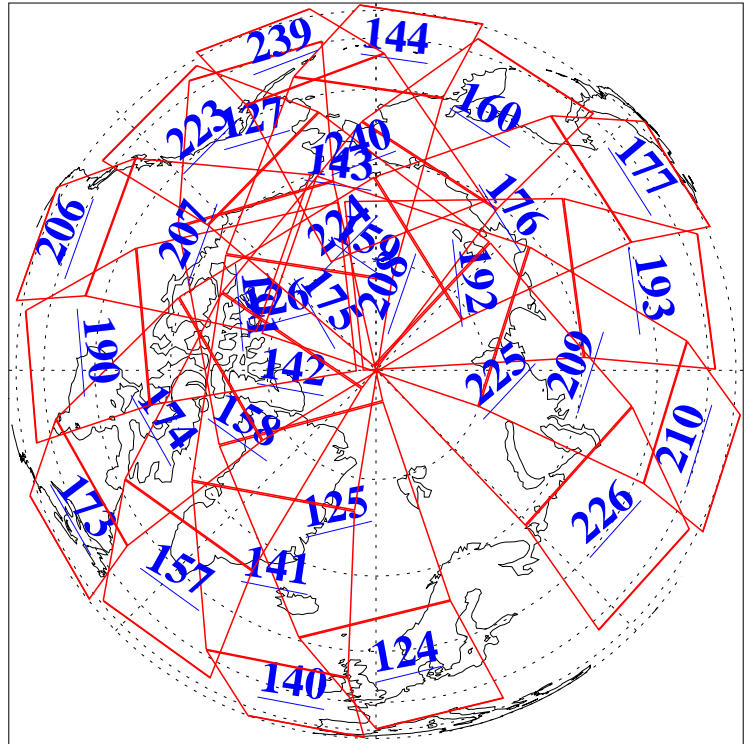

L1B Availability
AMSU Granules: 240
HSB Granules: 0
AIRS Granules: 240

11 Nov 2013
DoY 315
Aqua Day 4209
Granules: 1 to 120

Granules: 121 to 240

Legend: AMSU Available, HSB Available, AIRS Available

L1B Availability
AMSU Granules: 240
HSB Granules: 0
AIRS Granules: 240

11 Nov 2013
DoY 315
Aqua Day 4209

Ascending Granules

Descending Granules

Legend: AMSU Available, HSB Available, AIRS Available

L1B Availability
 AMSU Granules: 240
 HSB Granules: 0
 AIRS Granules: 240

11 Nov 2013
 DoY 315
 Aqua Day 4209

Northern Hemisphere Granules

Southern Hemisphere Granules

Legend: AMSU Available, HSB Available, AIRS Available