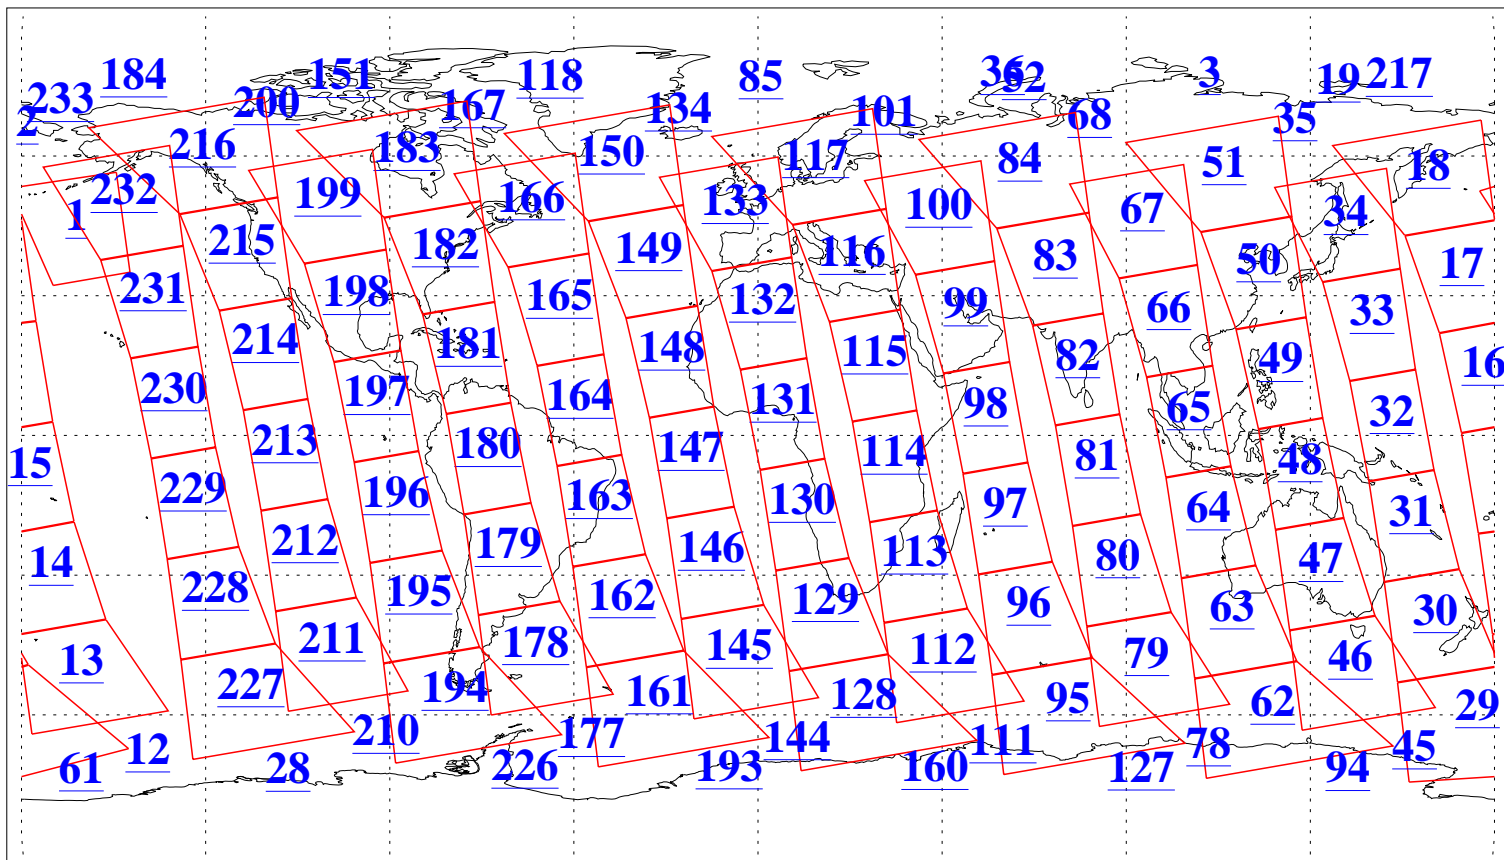

L1B Availability
AMSU Granules: 240
HSB Granules: 0
AIRS Granules: 240

10 Nov 2013
DoY 314
Aqua Day 4208
Granules: 1 to 120

Granules: 121 to 240

Legend: AMSU Available, HSB Available, AIRS Available

L1B Availability
AMSU Granules: 240
HSB Granules: 0
AIRS Granules: 240

10 Nov 2013
DoY 314
Aqua Day 4208

Ascending Granules

Descending Granules

Legend: AMSU Available, HSB Available, AIRS Available

L1B Availability
 AMSU Granules: 240
 HSB Granules: 0
 AIRS Granules: 240

10 Nov 2013
 DoY 314
 Aqua Day 4208

Northern Hemisphere Granules

Southern Hemisphere Granules

Legend: AMSU Available, HSB Available, AIRS Available