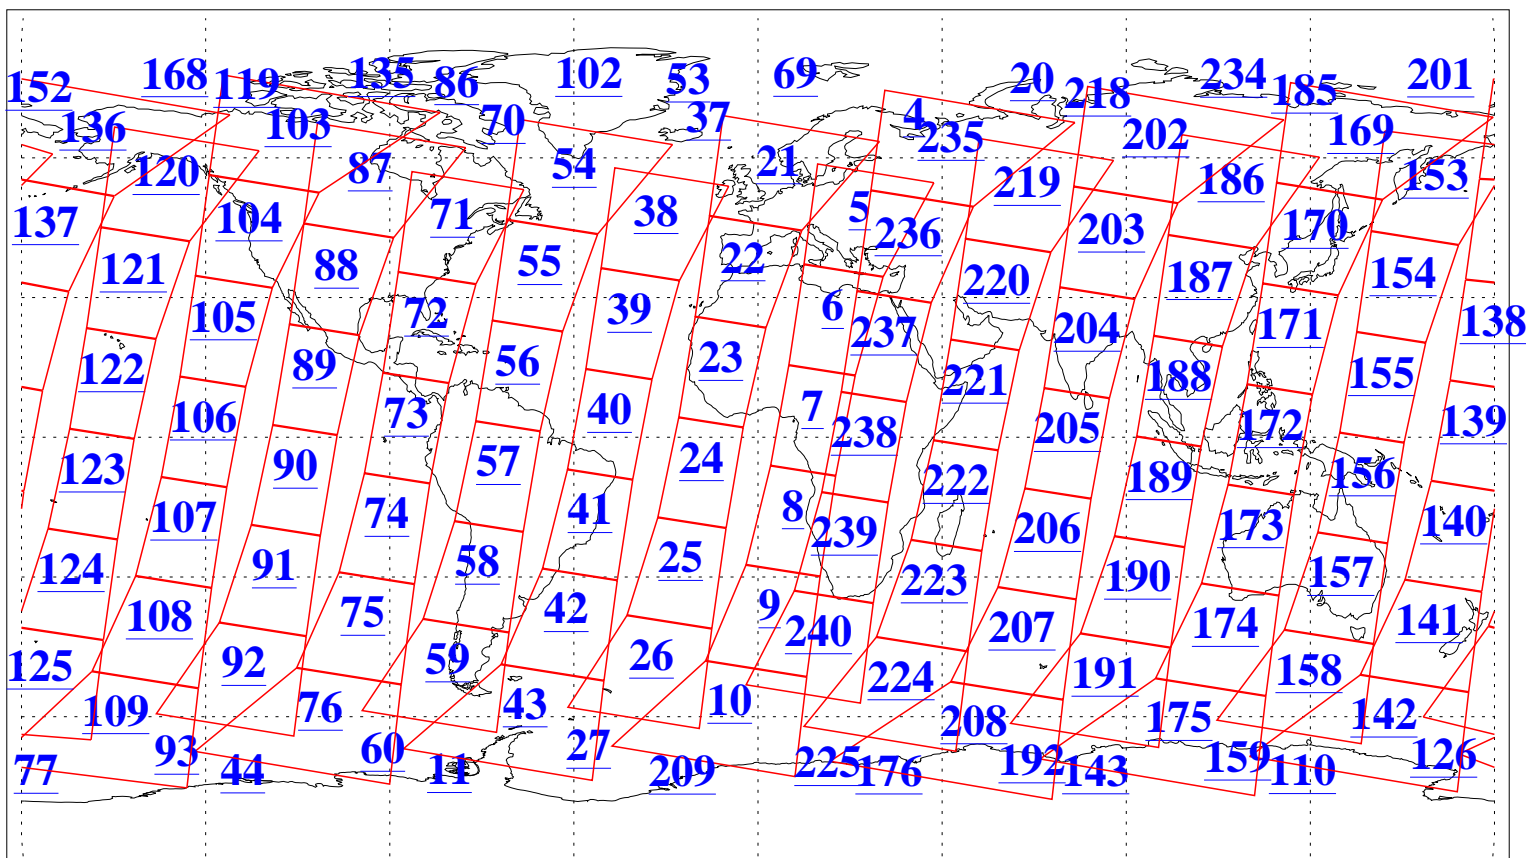

L1B Availability
AMSU Granules: 240
HSB Granules: 0
AIRS Granules: 240

10 Nov 2013
DoY 314
Aqua Day 4208
Granules: 1 to 120

Granules: 121 to 240

Legend: AMSU Available, HSB Available, AIRS Available

L1B Availability
AMSU Granules: 240
HSB Granules: 0
AIRS Granules: 240

10 Nov 2013
DoY 314
Aqua Day 4208

Ascending Granules

Descending Granules

Legend: AMSU Available, HSB Available, AIRS Available

L1B Availability
 AMSU Granules: 240
 HSB Granules: 0
 AIRS Granules: 240

10 Nov 2013
 DoY 314
 Aqua Day 4208

Northern Hemisphere Granules

Southern Hemisphere Granules

Legend: AMSU Available, HSB Available, AIRS Available