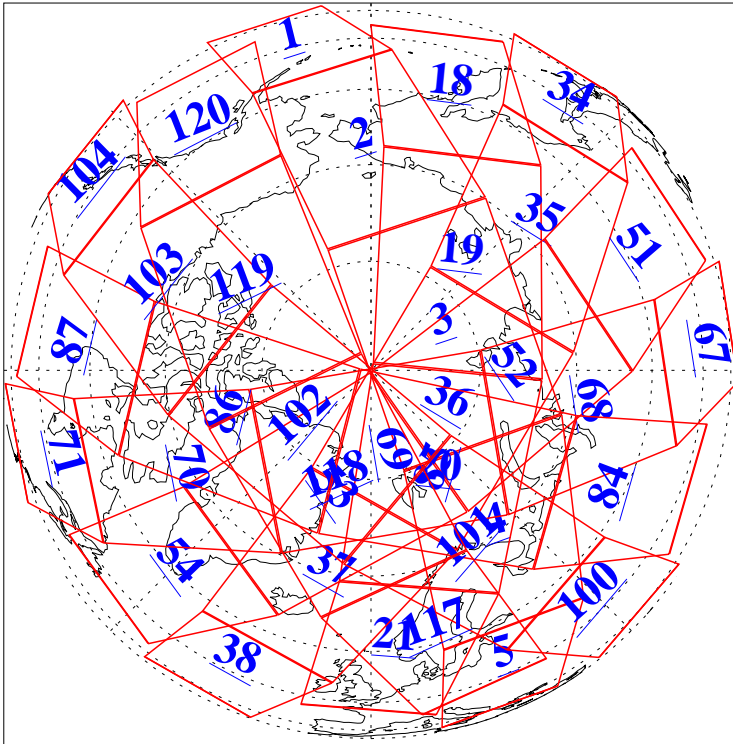

L1B Availability
AMSU Granules: 240
HSB Granules: 0
AIRS Granules: 240

10 Nov 2013
DoY 314
Aqua Day 4208
Granules: 1 to 120

Granules: 121 to 240

Legend: AMSU Available, HSB Available, AIRS Available

L1B Availability
AMSU Granules: 240
HSB Granules: 0
AIRS Granules: 240

10 Nov 2013
DoY 314
Aqua Day 4208

Ascending Granules

Descending Granules

Legend: AMSU Available, HSB Available, AIRS Available

L1B Availability
 AMSU Granules: 240
 HSB Granules: 0
 AIRS Granules: 240

10 Nov 2013
 DoY 314
 Aqua Day 4208

Northern Hemisphere Granules

Southern Hemisphere Granules

Legend: AMSU Available, HSB Available, AIRS Available