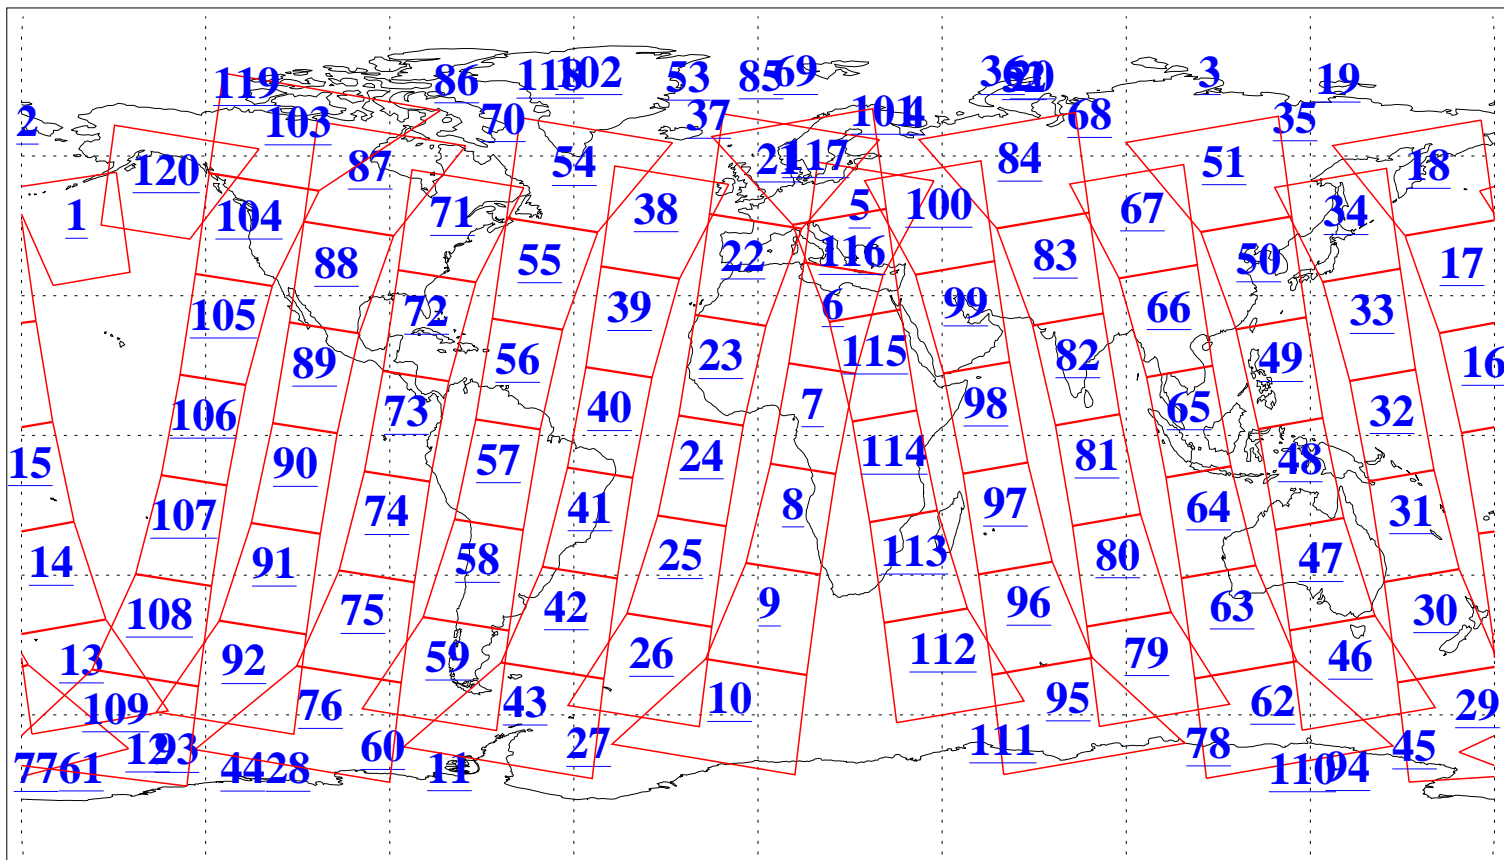

L1B Availability
AMSU Granules: 240
HSB Granules: 0
AIRS Granules: 240

10 Nov 2013
DoY 314
Aqua Day 4208
Granules: 1 to 120

Granules: 121 to 240

Legend: AMSU Available, HSB Available, AIRS Available

L1B Availability
AMSU Granules: 240
HSB Granules: 0
AIRS Granules: 240

10 Nov 2013
DoY 314
Aqua Day 4208

Ascending Granules

Descending Granules

Legend: AMSU Available, HSB Available, AIRS Available

L1B Availability
 AMSU Granules: 240
 HSB Granules: 0
 AIRS Granules: 240

10 Nov 2013
 DoY 314
 Aqua Day 4208

Northern Hemisphere Granules

Southern Hemisphere Granules

Legend: AMSU Available, HSB Available, AIRS Available