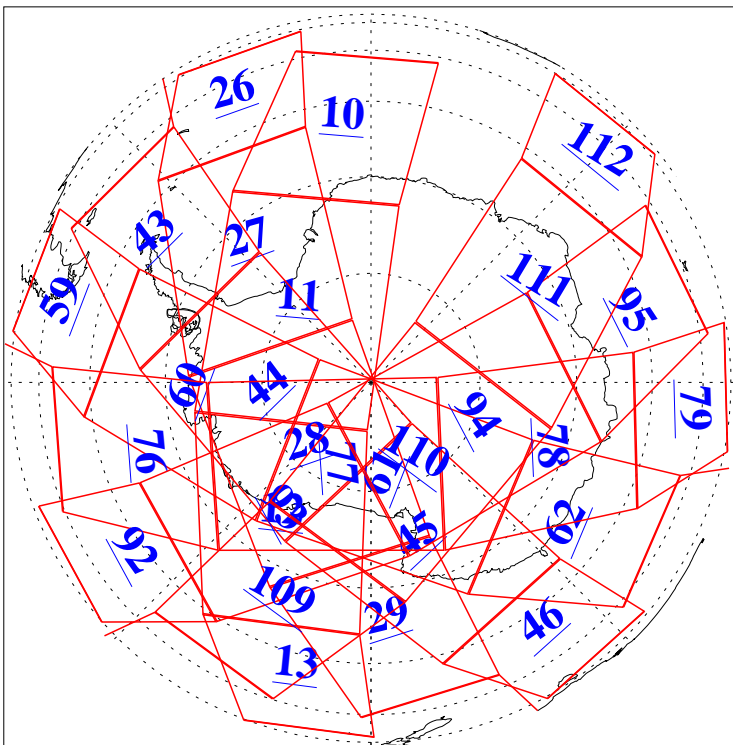

L1B Availability
AMSU Granules: 240
HSB Granules: 0
AIRS Granules: 240

10 Nov 2013
DoY 314
Aqua Day 4208
Granules: 1 to 120

Granules: 121 to 240

Legend: AMSU Available, HSB Available, AIRS Available

L1B Availability
AMSU Granules: 240
HSB Granules: 0
AIRS Granules: 240

10 Nov 2013
DoY 314
Aqua Day 4208

Ascending Granules

Descending Granules

Legend: AMSU Available, HSB Available, AIRS Available

L1B Availability
 AMSU Granules: 240
 HSB Granules: 0
 AIRS Granules: 240

10 Nov 2013
 DoY 314
 Aqua Day 4208

Northern Hemisphere Granules

Southern Hemisphere Granules

Legend: AMSU Available, HSB Available, AIRS Available