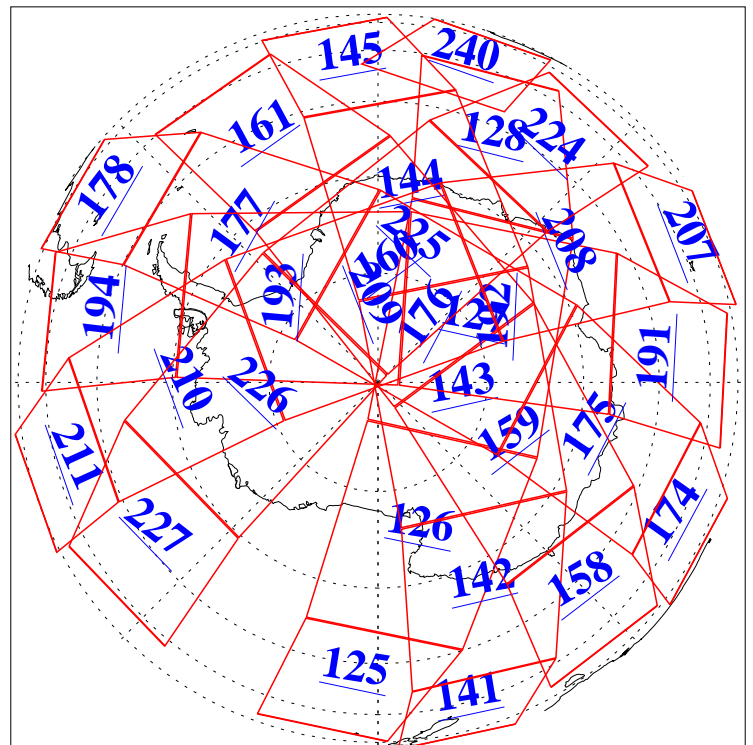

L1B Availability
AMSU Granules: 240
HSB Granules: 0
AIRS Granules: 240

10 Nov 2013
DoY 314
Aqua Day 4208
Granules: 1 to 120

Granules: 121 to 240

Legend: AMSU Available, HSB Available, AIRS Available

L1B Availability
AMSU Granules: 240
HSB Granules: 0
AIRS Granules: 240

10 Nov 2013
DoY 314
Aqua Day 4208

Ascending Granules

Descending Granules

Legend: AMSU Available, HSB Available, AIRS Available

L1B Availability
 AMSU Granules: 240
 HSB Granules: 0
 AIRS Granules: 240

10 Nov 2013
 DoY 314
 Aqua Day 4208

Northern Hemisphere Granules

Southern Hemisphere Granules

Legend: AMSU Available, HSB Available, AIRS Available