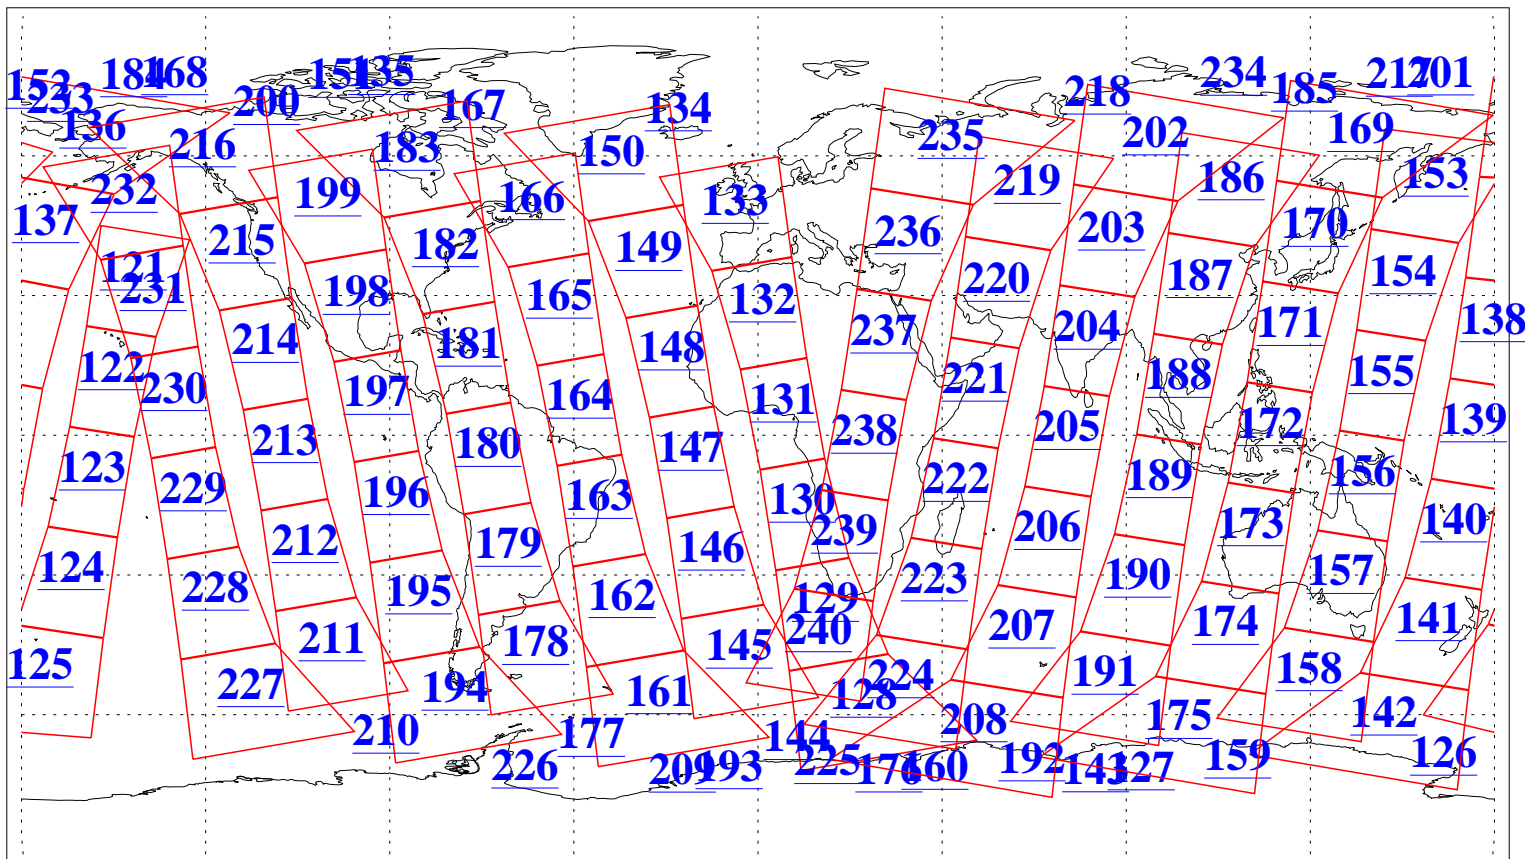

L1B Availability
AMSU Granules: 240
HSB Granules: 0
AIRS Granules: 240

10 Nov 2013
DoY 314
Aqua Day 4208
Granules: 1 to 120

Granules: 121 to 240

Legend: AMSU Available, HSB Available, AIRS Available

L1B Availability
AMSU Granules: 240
HSB Granules: 0
AIRS Granules: 240

10 Nov 2013
DoY 314
Aqua Day 4208

Ascending Granules

Descending Granules

Legend: AMSU Available, HSB Available, AIRS Available

L1B Availability
 AMSU Granules: 240
 HSB Granules: 0
 AIRS Granules: 240

10 Nov 2013
 DoY 314
 Aqua Day 4208

Northern Hemisphere Granules

Southern Hemisphere Granules

Legend: AMSU Available, HSB Available, AIRS Available