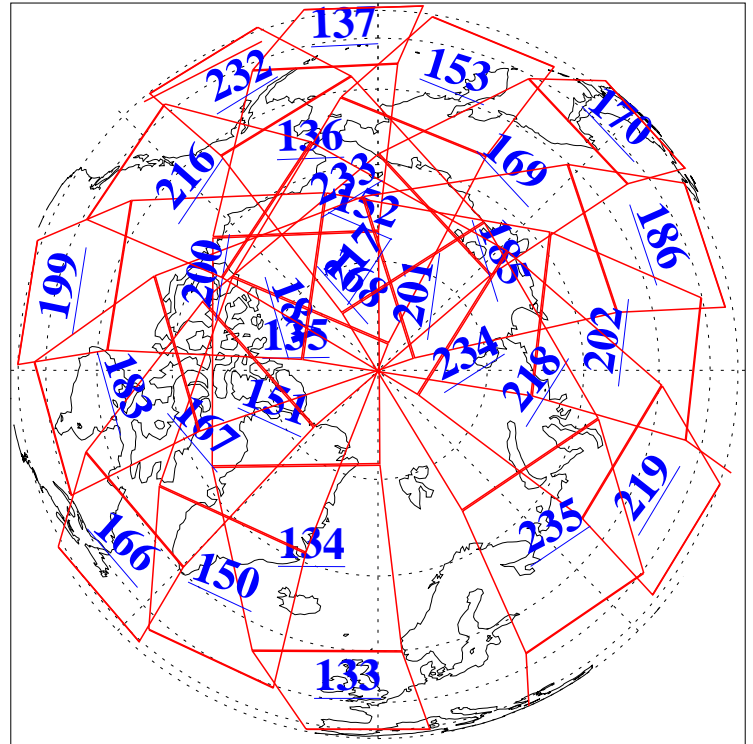

10 Nov 2013
DoY 314
Aqua Day 4208

Ascending Granules

Descending Granules

Legend: AMSU Available, HSB Available, AIRS Available

L1B Availability
 AMSU Granules: 240
 HSB Granules: 0
 AIRS Granules: 240

10 Nov 2013
 DoY 314
 Aqua Day 4208

Northern Hemisphere Granules

Southern Hemisphere Granules

Legend: AMSU Available, HSB Available, AIRS Available